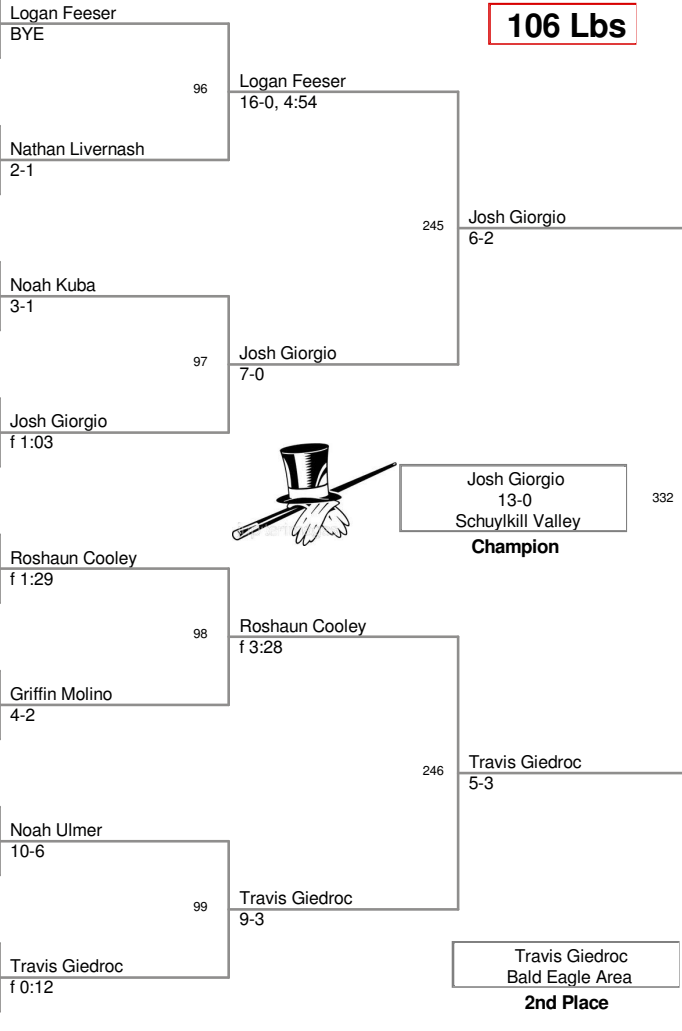

**Top Hat Tournament
38th Annual Classic**

106 Lbs

- 11 Logan Feeser *South Western*
- BYE
- 9 Jesse Stermer *Red Lion*
- 2 Nathan Livernash *Penfield*
- 10 Noah Kuba *Mifflinburg*
- 3 Noah Cline *Clearfield*
- 9 Kyle Stephen *Tri-Valley*
- 4 Josh Giorgio *Schuylkill Valley*
- 9 Rshaun Cooley *Williamsport*
- 5 Cortland Stahl *Montoursville*
- 9 Dylan Kerstetter *Central Mountai*
- 6 Griffin Molino *South Williamsport*
- 9 Noah Ulmer *Jersey Shore*
- 7 Cameron Newman *Line Mountair*
- 9 Jacob Dgien *Muncy*
- 8 Travis Giedroc *Bald Eagle Area*
- 11