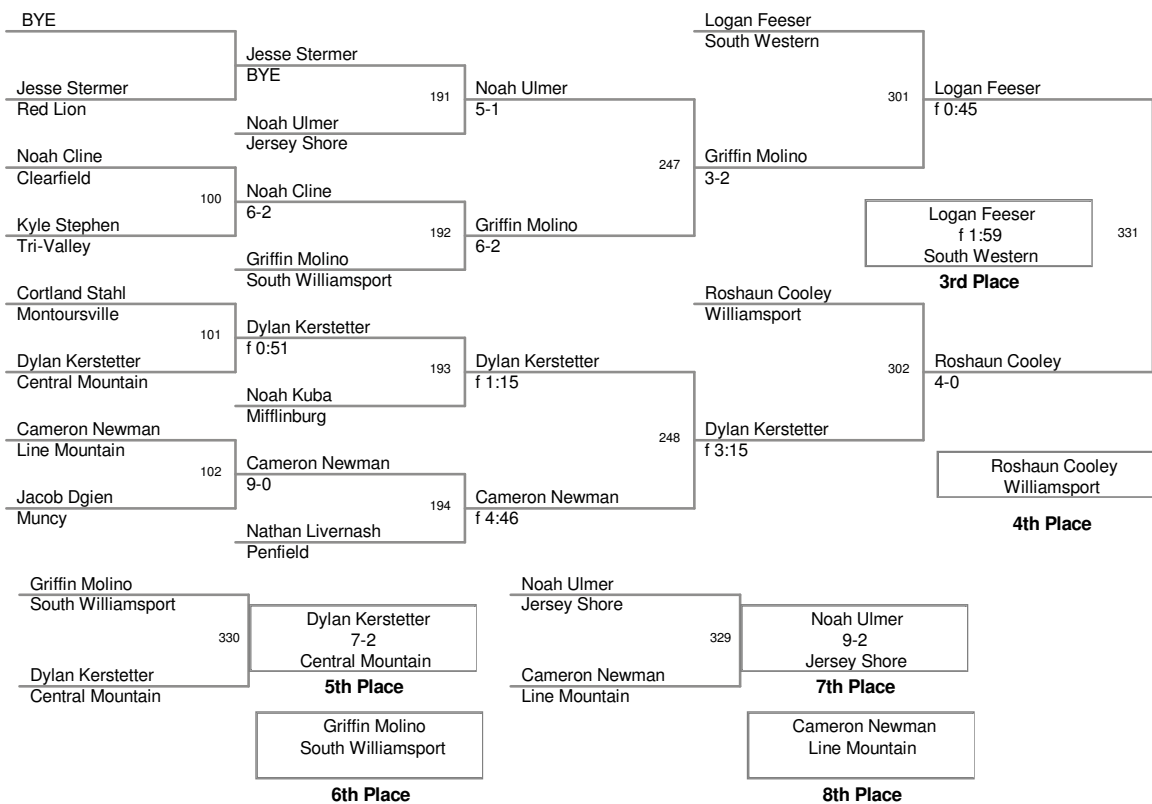

Top Hat Tournament
38th Annual Classic

106 Lbs

Top Hat Tournament
38th Annual Classic

113 Lbs

**Top Hat Tournament
38th Annual Classic**

120 Lbs

Top Hat Tournament
38th Annual Classic

126 Lbs