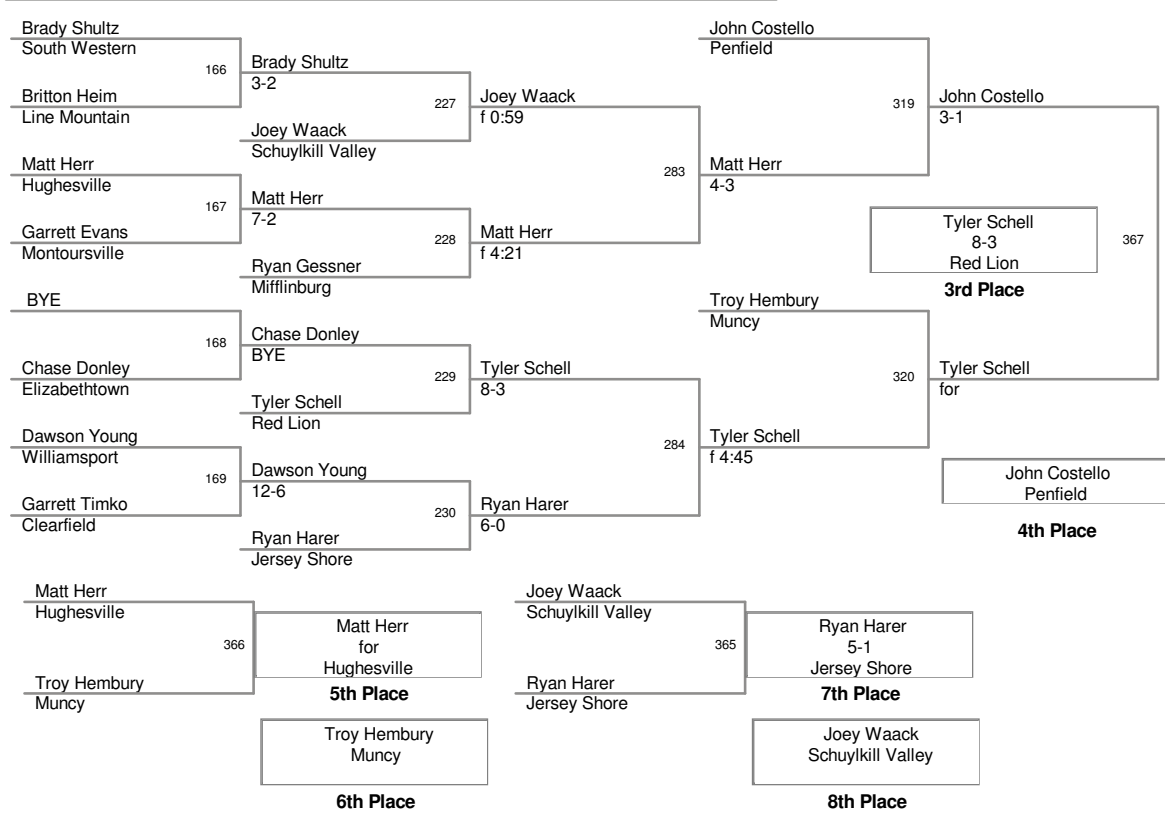

Top Hat Tournament
38th Annual Classic

170 Lbs