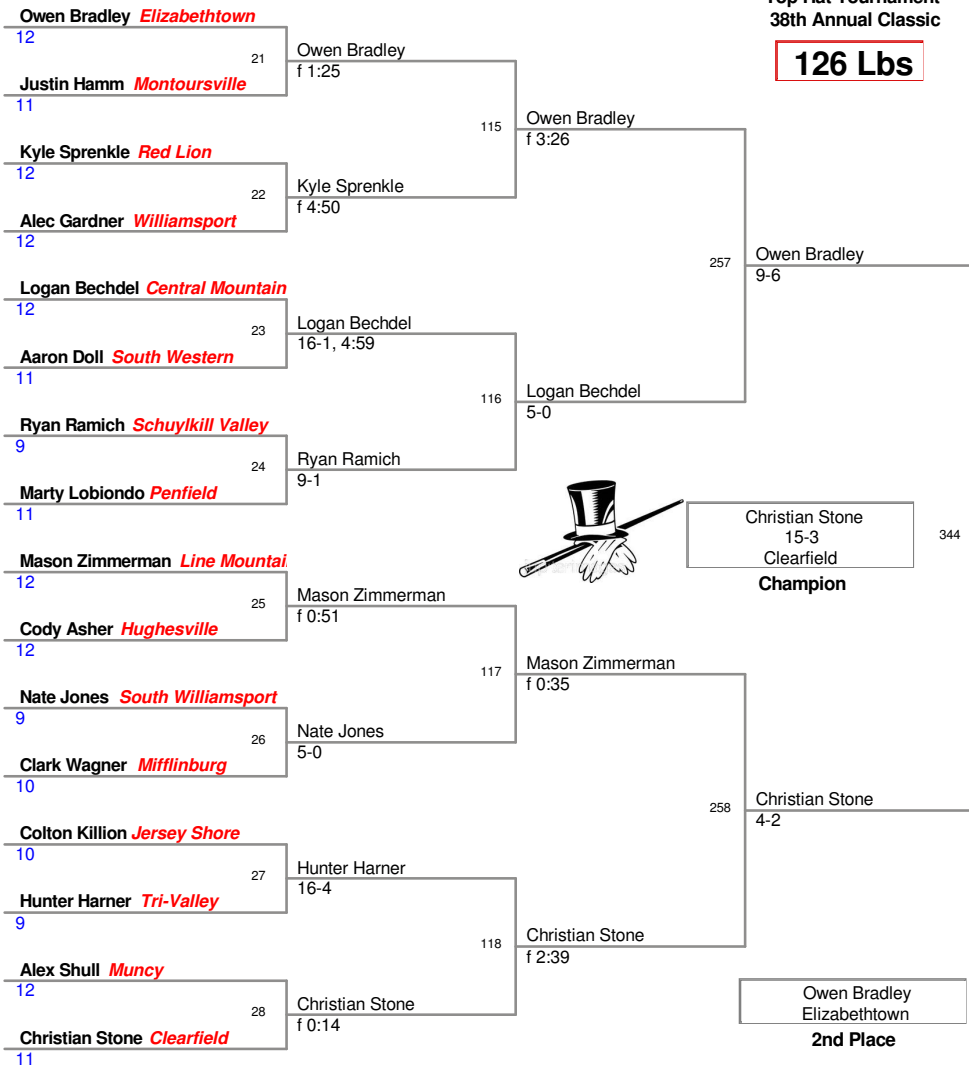

Top Hat Tournament
38th Annual Classic

126 Lbs