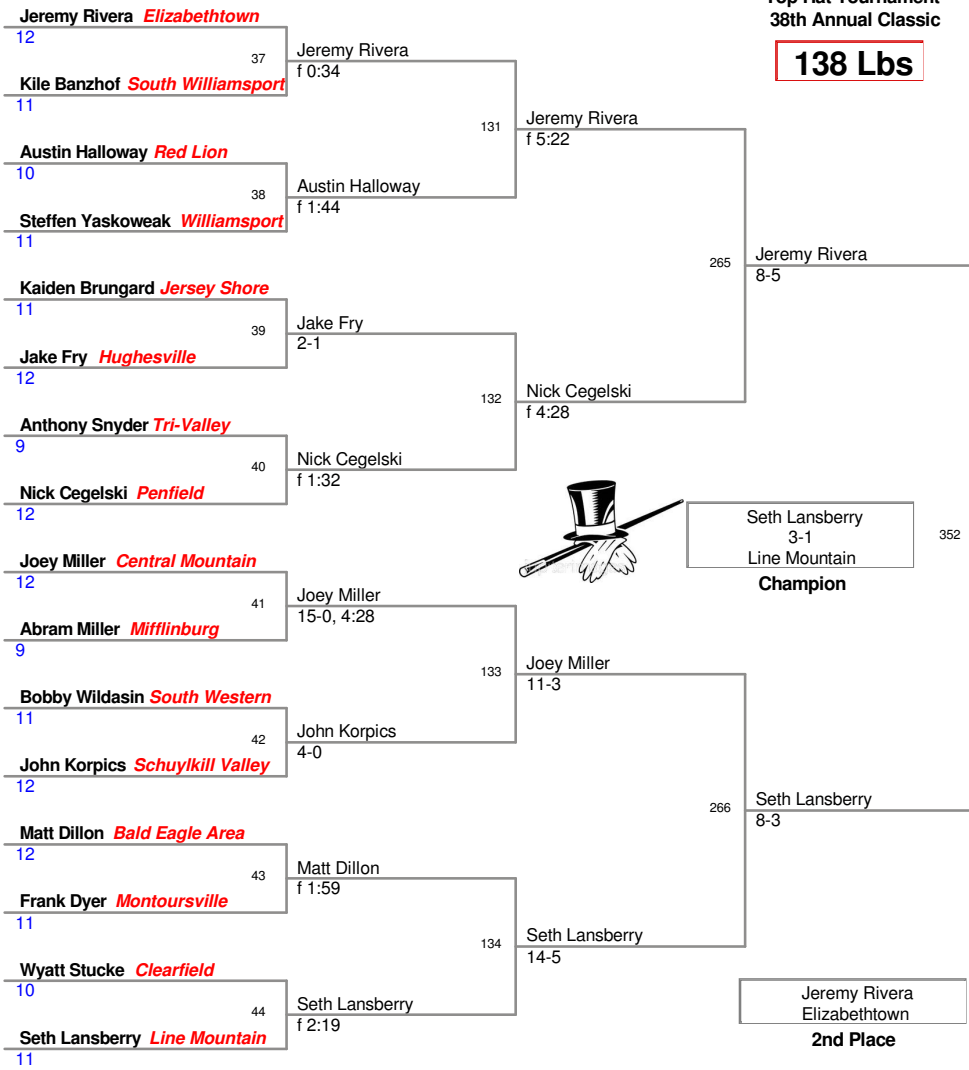

120 Lbs

Top Hat Tournament
38th Annual Classic

126 Lbs

**Top Hat Tournament
38th Annual Classic**

132 Lbs

Top Hat Tournament
38th Annual Classic

138 Lbs

Top Hat Tournament
38th Annual Classic