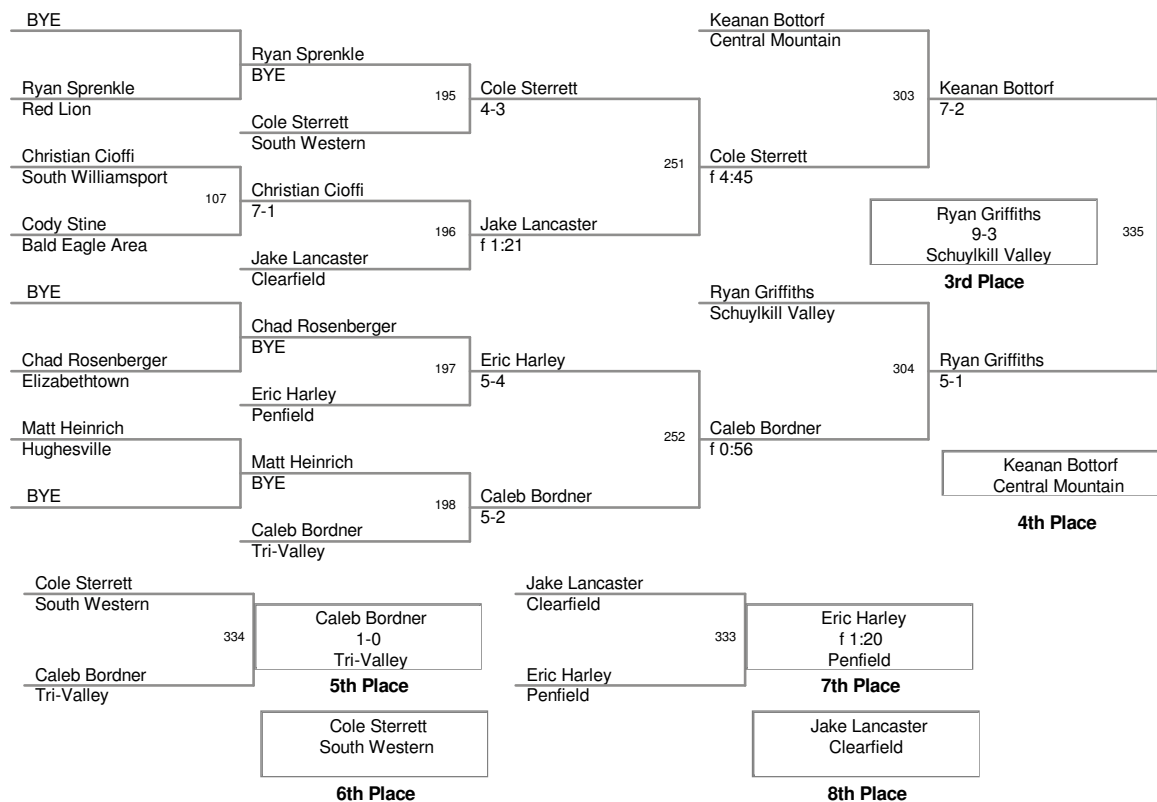

Top Hat Tournament
38th Annual Classic

106 Lbs

Top Hat Tournament
38th Annual Classic

113 Lbs

**Top Hat Tournament
38th Annual Classic**

120 Lbs

Top Hat Tournament
38th Annual Classic

126 Lbs