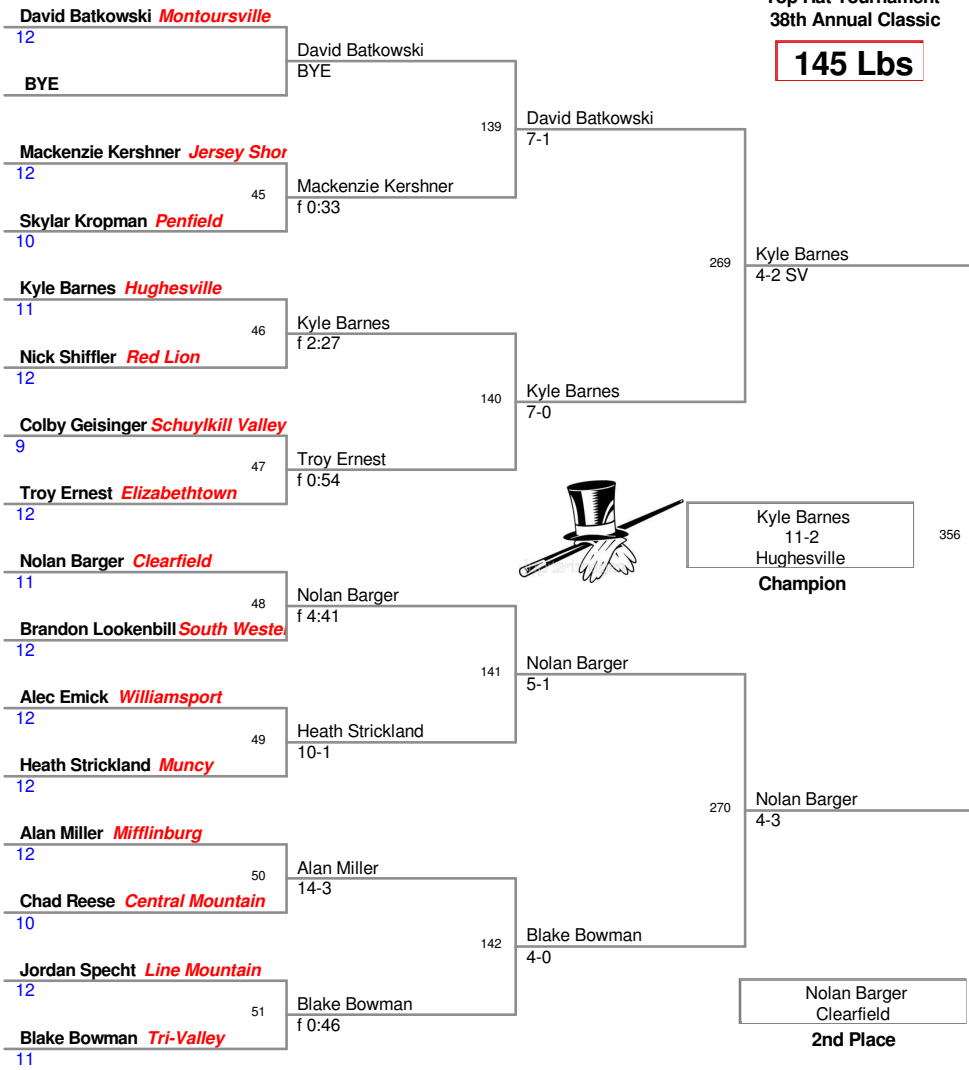

Top Hat Tournament
38th Annual Classic

145 Lbs