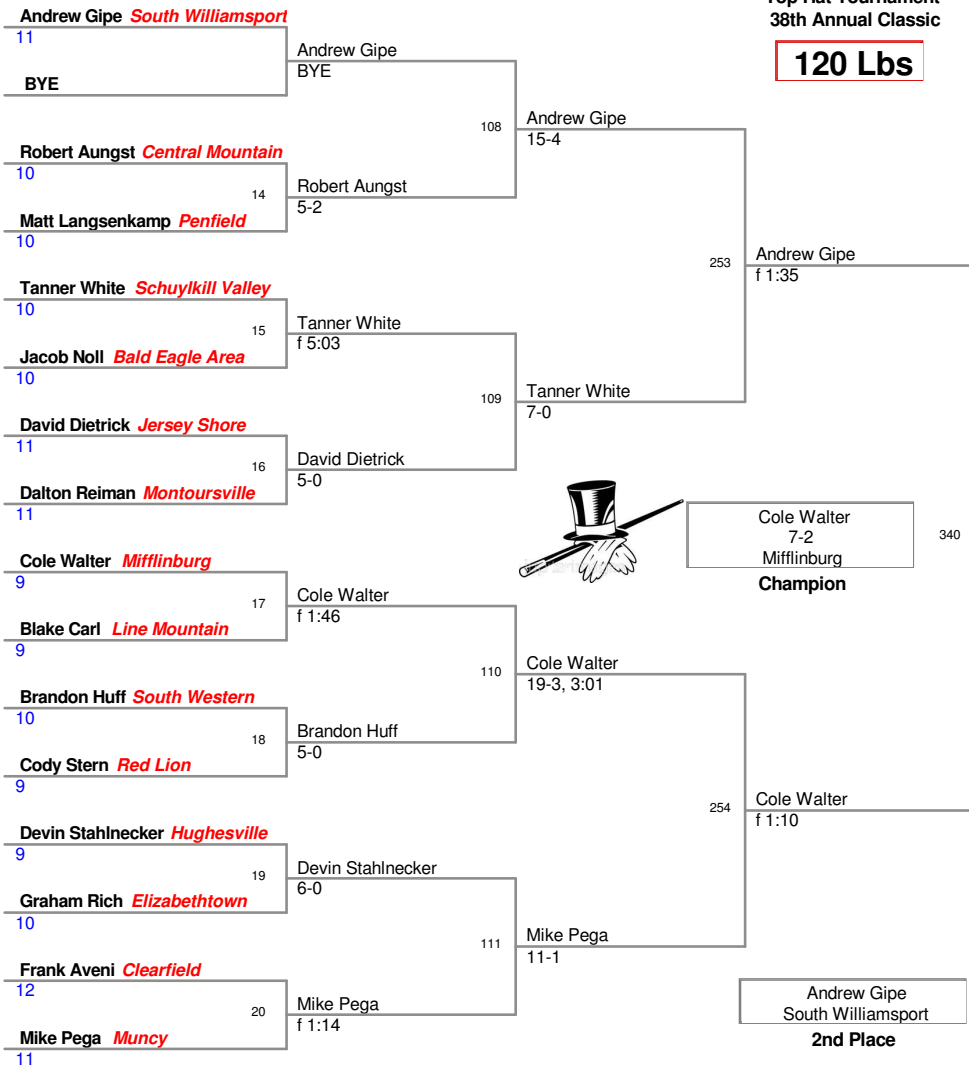

Top Hat Tournament
38th Annual Classic

106 Lbs

Top Hat Tournament
38th Annual Classic

113 Lbs

**Top Hat Tournament
38th Annual Classic**

120 Lbs

Top Hat Tournament
38th Annual Classic

126 Lbs