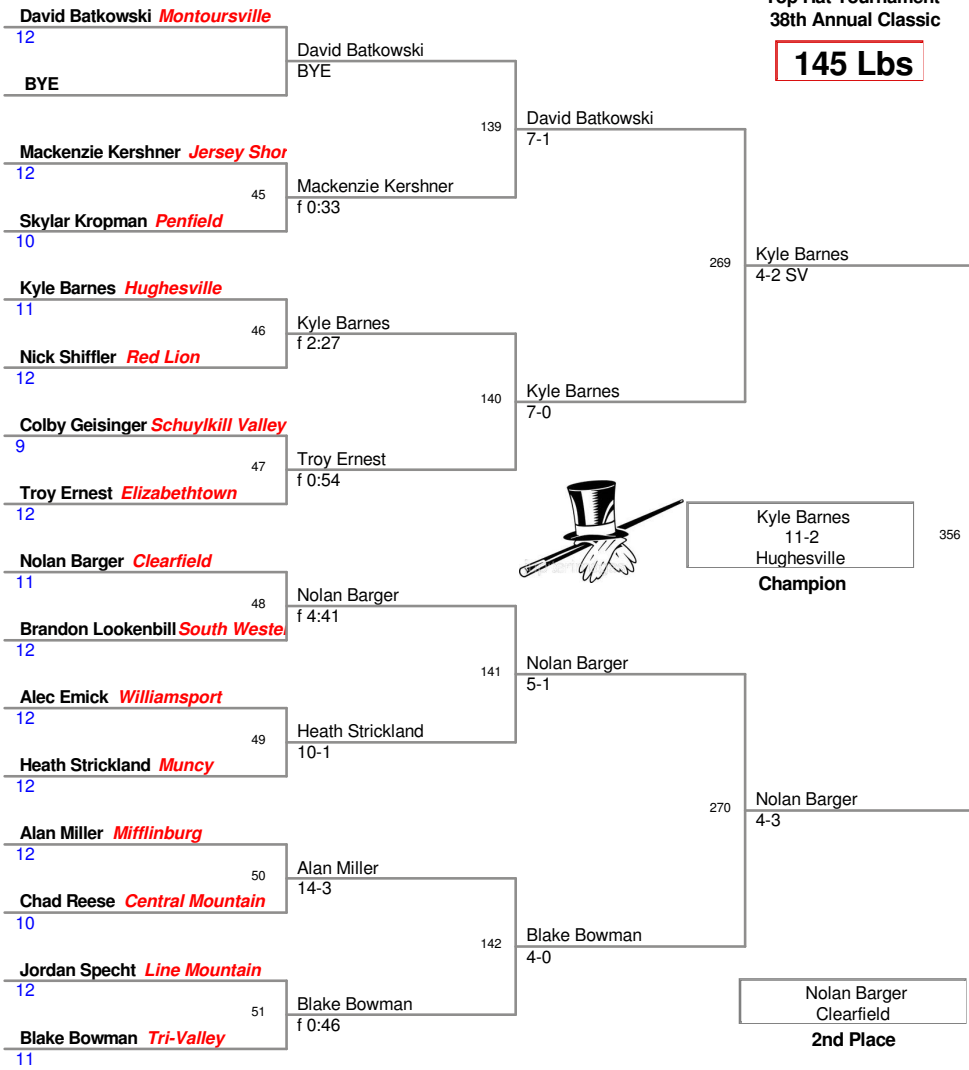

**Top Hat Tournament
38th Annual Classic**

132 Lbs

Top Hat Tournament
38th Annual Classic

138 Lbs

**Top Hat Tournament
38th Annual Classic**

145 Lbs

Top Hat Tournament
38th Annual Classic

160 Lbs