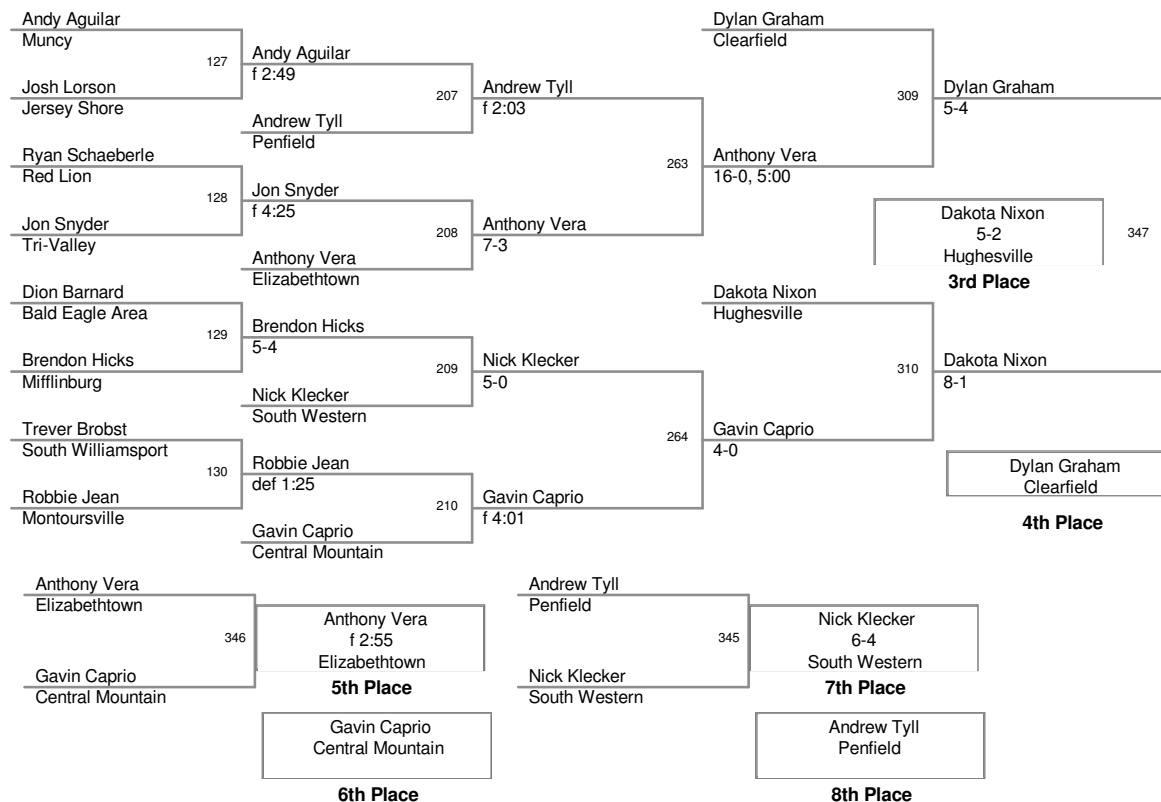

120 Lbs

Top Hat Tournament
38th Annual Classic

126 Lbs

**Top Hat Tournament
38th Annual Classic**

132 Lbs

Top Hat Tournament
38th Annual Classic

138 Lbs

Top Hat Tournament
38th Annual Classic