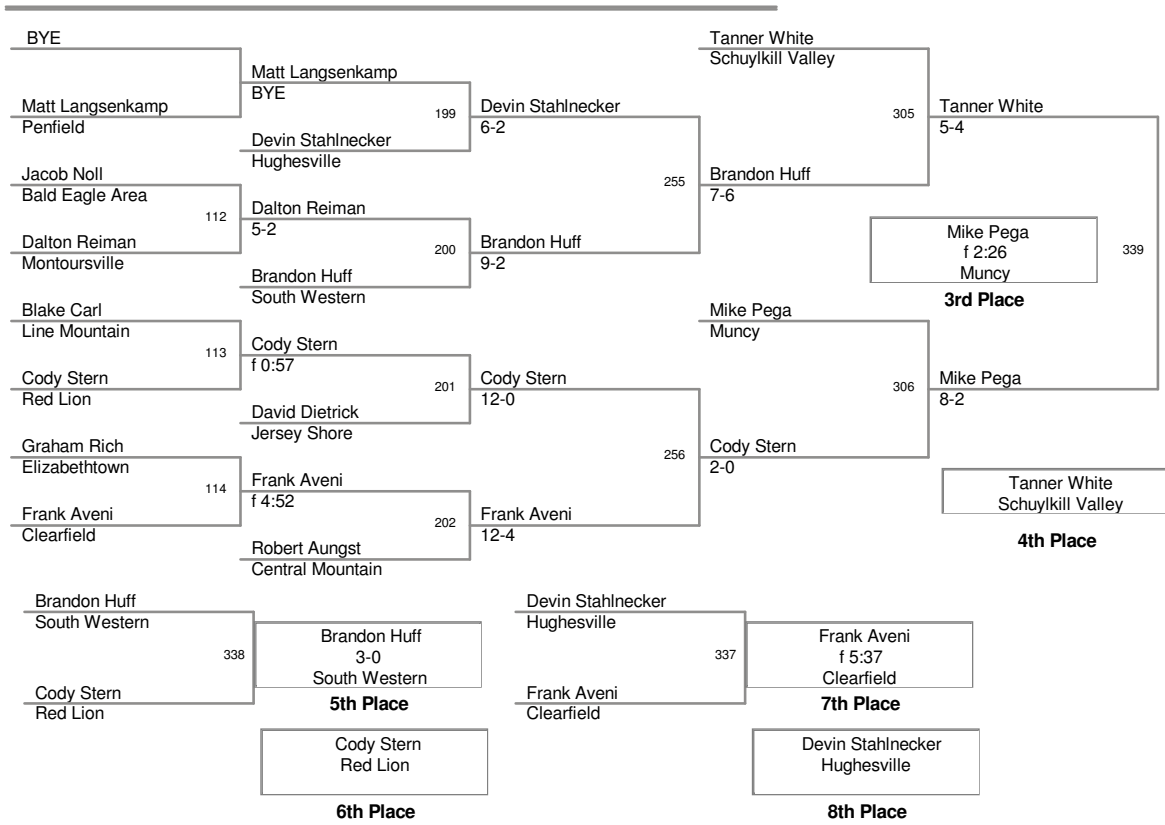

Top Hat Tournament
38th Annual Classic

106 Lbs

Top Hat Tournament
38th Annual Classic

113 Lbs

**Top Hat Tournament
38th Annual Classic**

120 Lbs

Top Hat Tournament
38th Annual Classic

126 Lbs