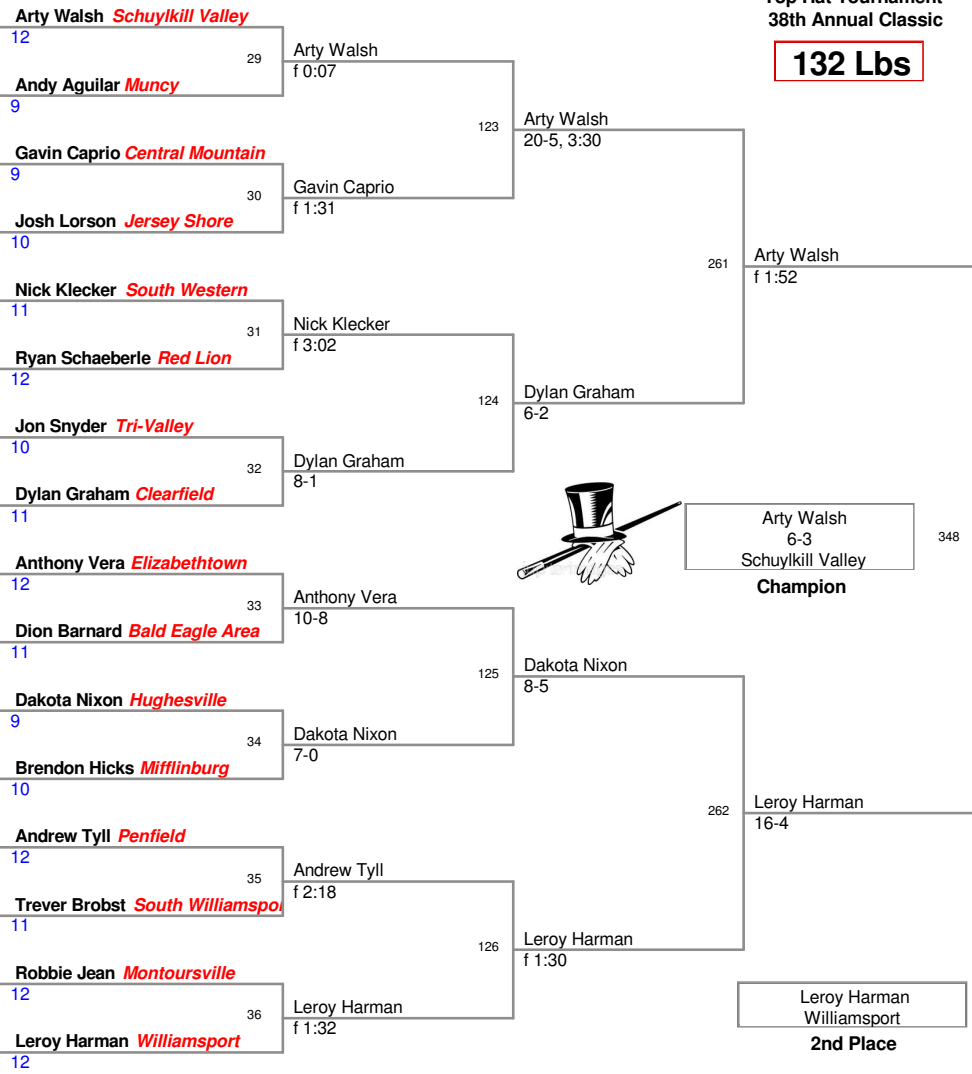

**Top Hat Tournament
38th Annual Classic**

132 Lbs