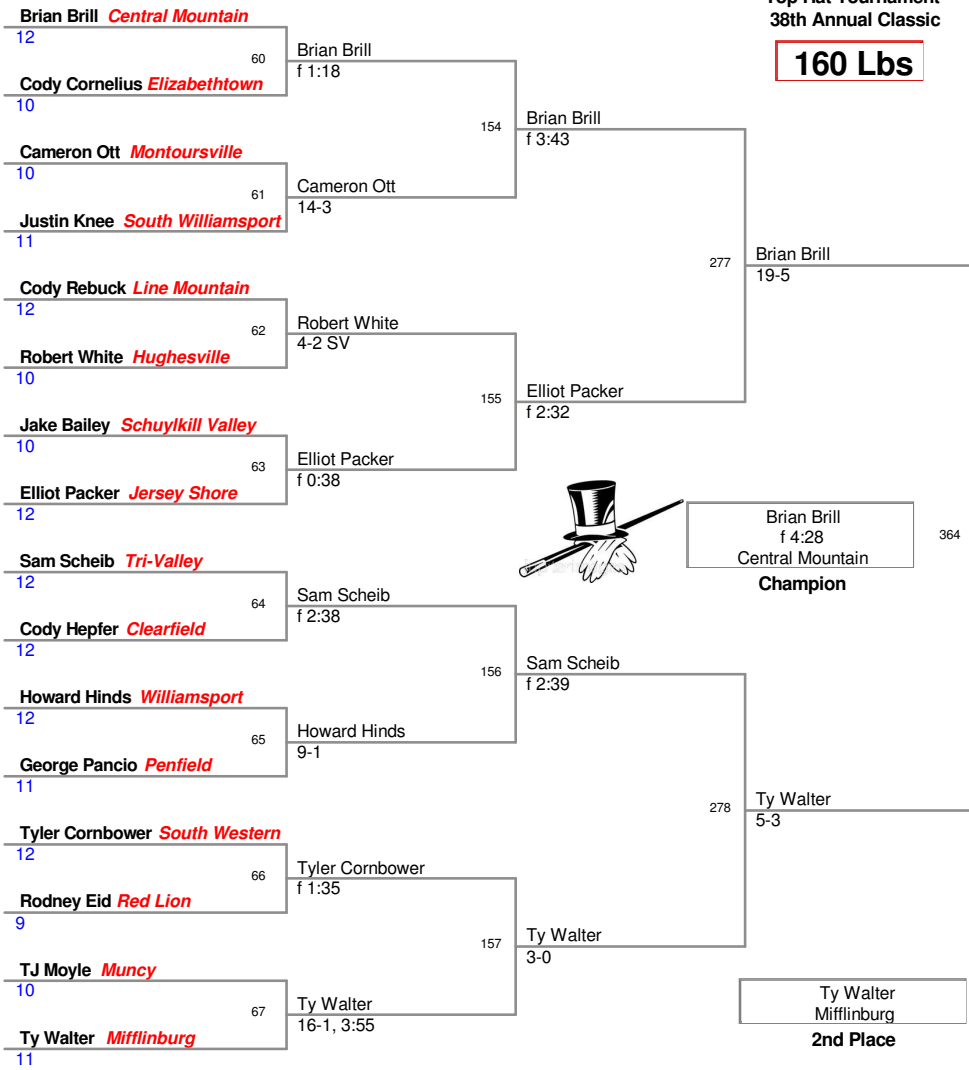

**Top Hat Tournament
38th Annual Classic**

132 Lbs

Top Hat Tournament
38th Annual Classic

138 Lbs

**Top Hat Tournament
38th Annual Classic**

145 Lbs

Top Hat Tournament
38th Annual Classic

160 Lbs