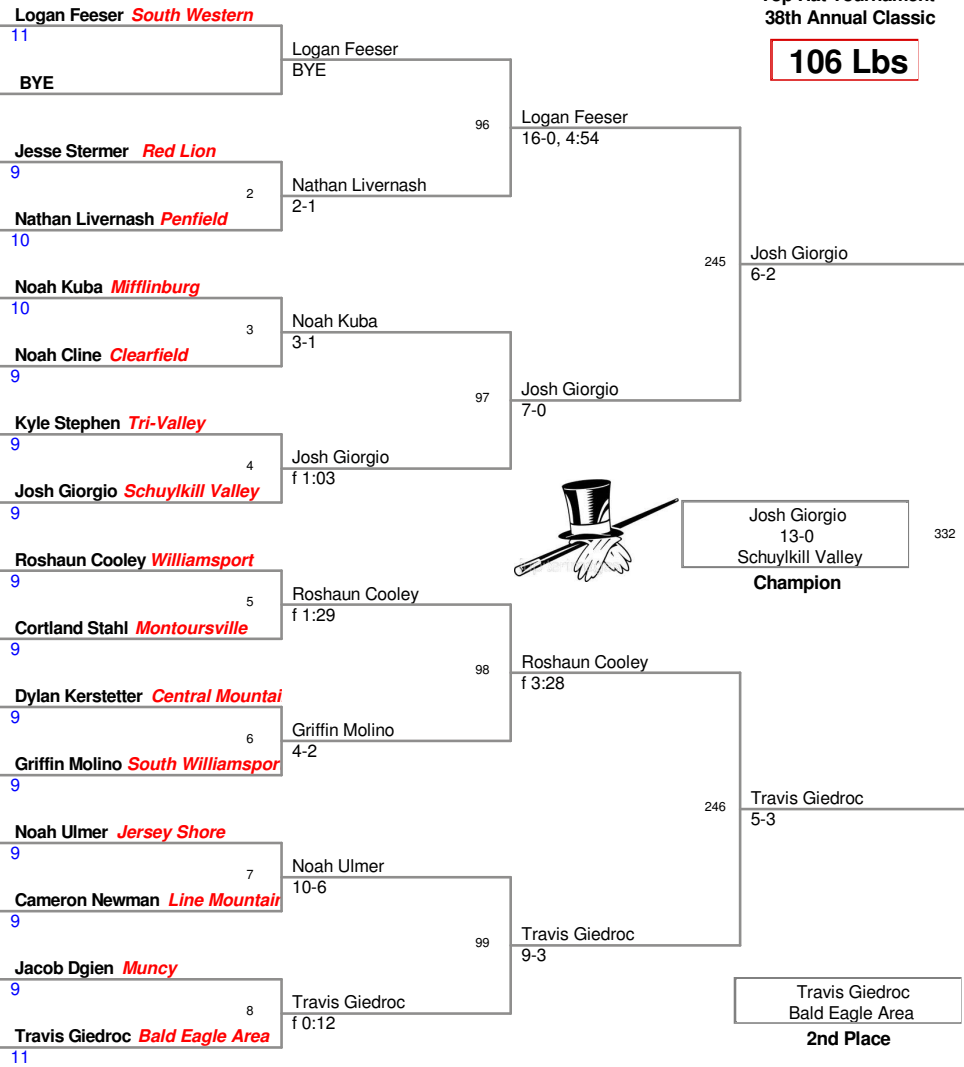

Top Hat Tournament
38th Annual Classic

106 Lbs

Top Hat Tournament
38th Annual Classic

113 Lbs

**Top Hat Tournament
38th Annual Classic**

120 Lbs

Top Hat Tournament
38th Annual Classic

126 Lbs