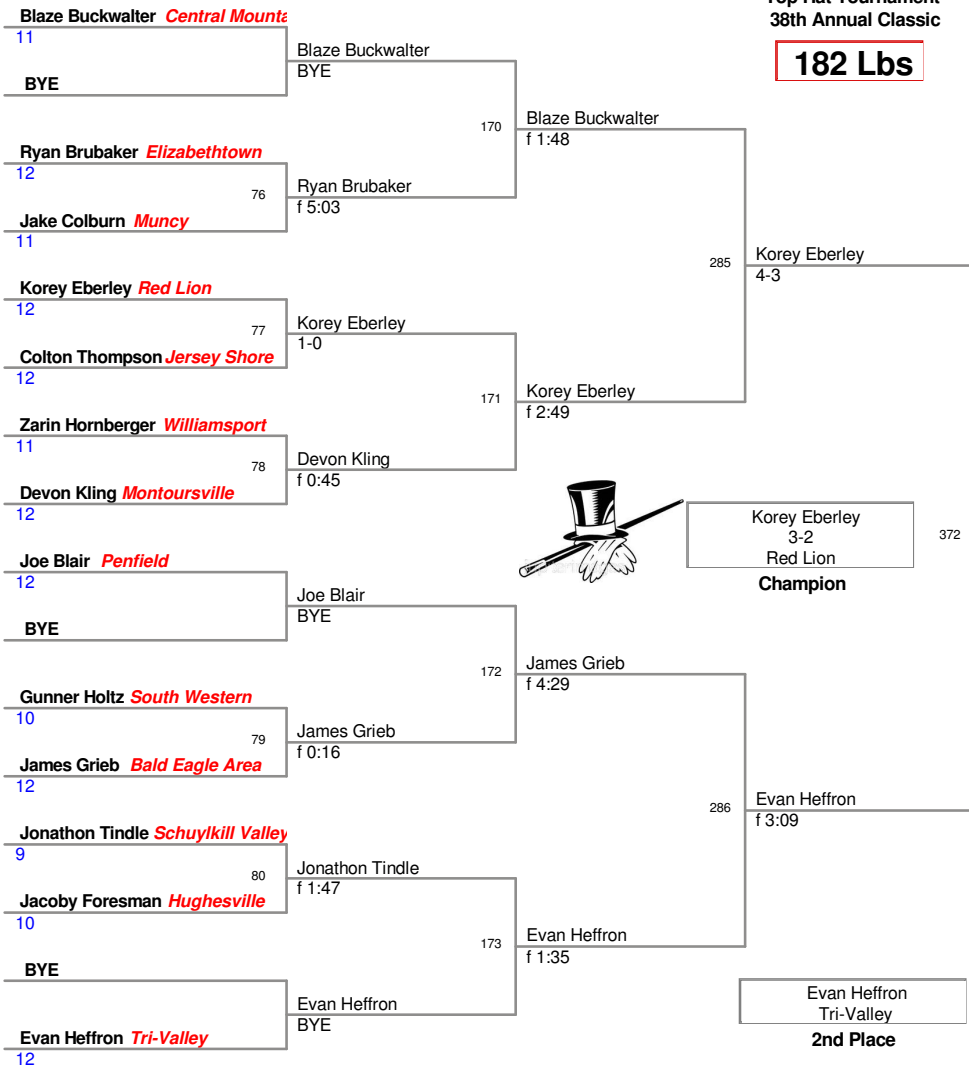

145 Lbs

Top Hat Tournament
38th Annual Classic

170 Lbs

Top Hat Tournament
38th Annual Classic

182 Lbs

Top Hat Tournament
38th Annual Classic

195 Lbs