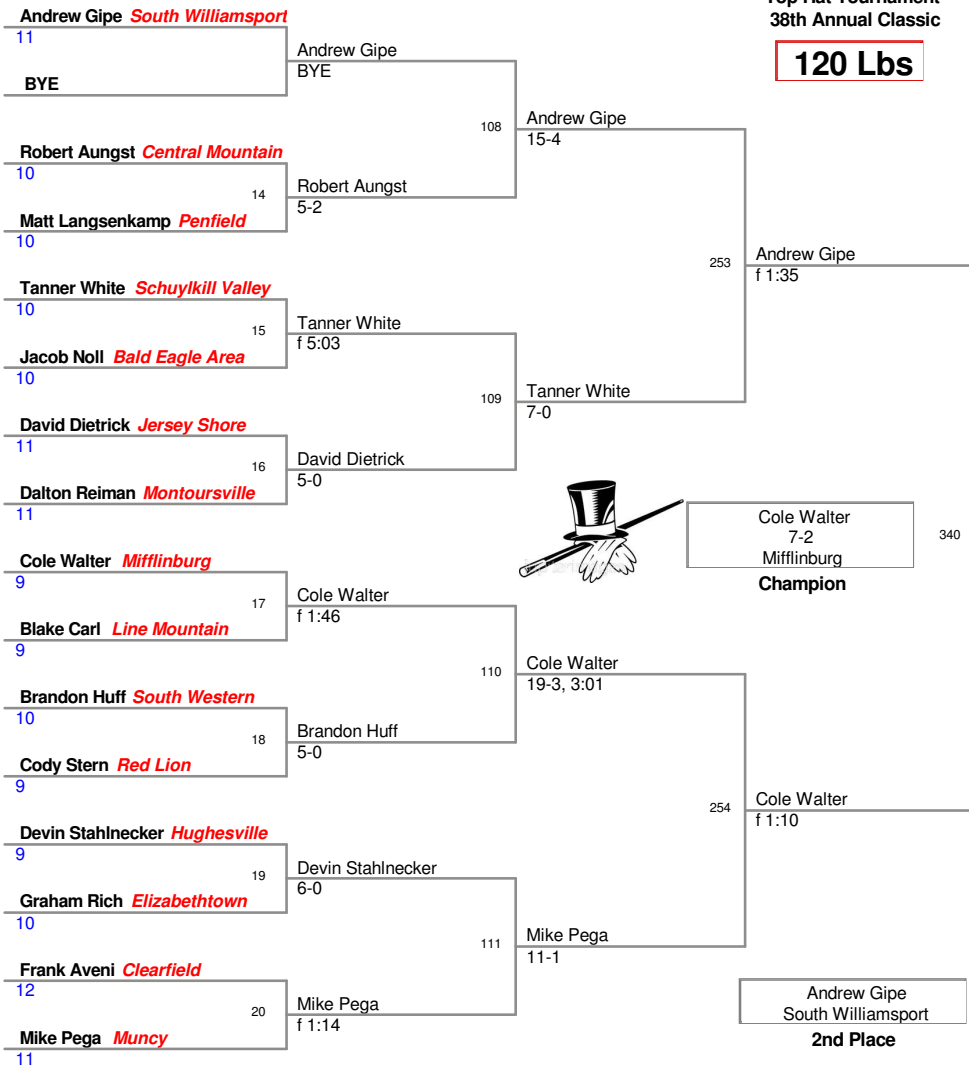

Top Hat Tournament
38th Annual Classic

120 Lbs