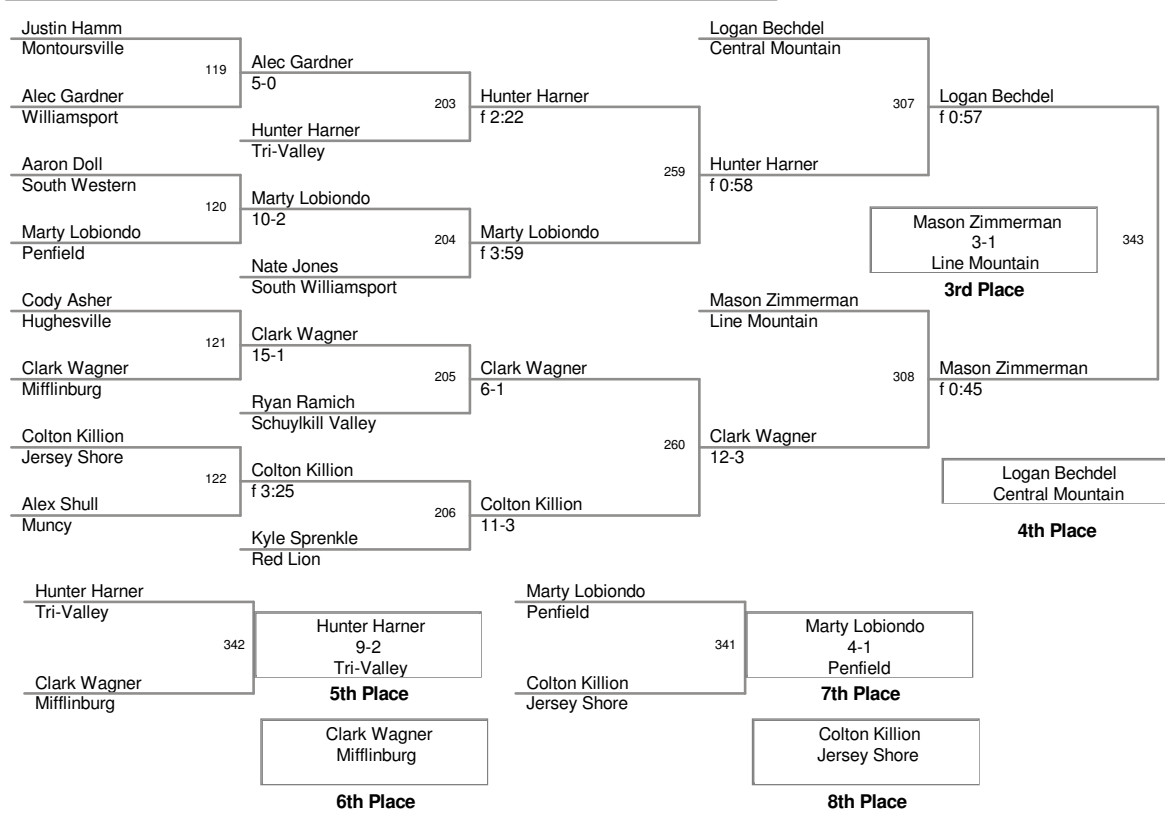

Top Hat Tournament
38th Annual Classic

126 Lbs