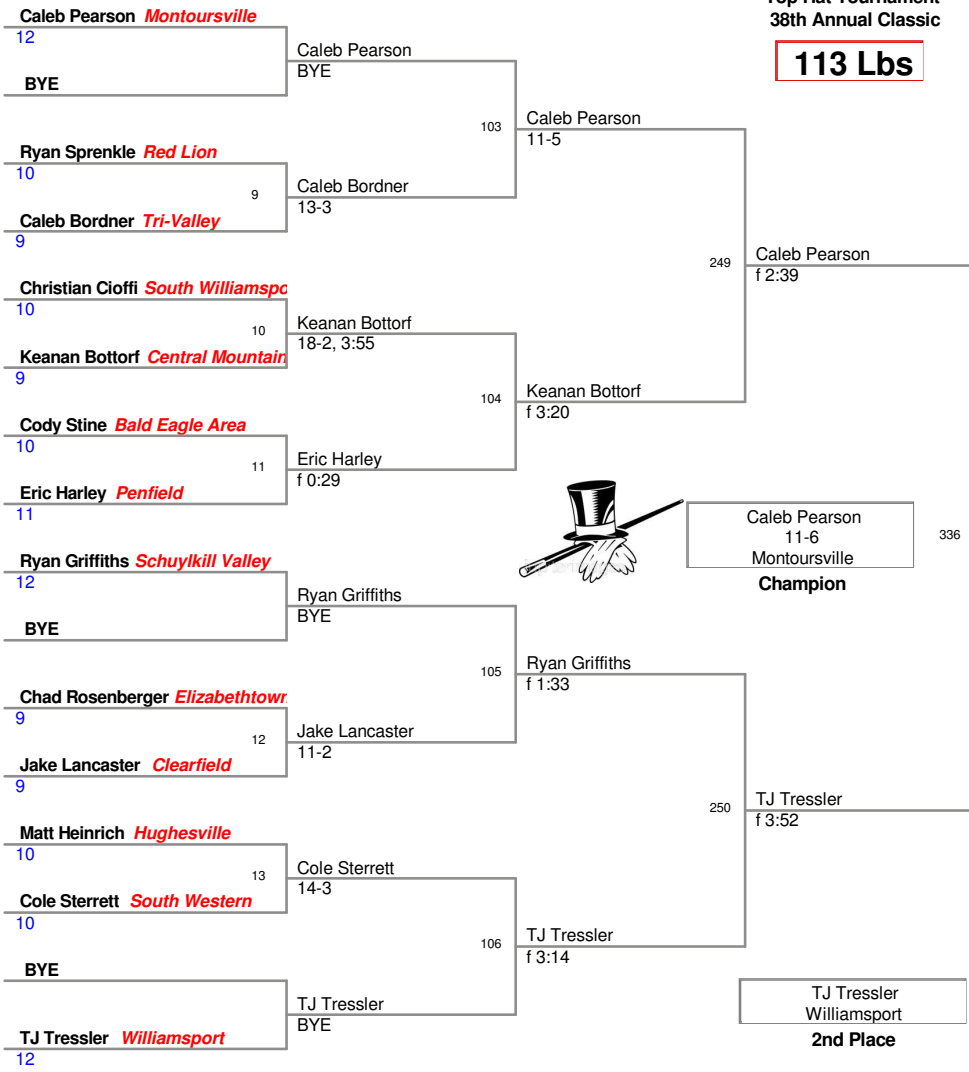

Top Hat Tournament
38th Annual Classic

106 Lbs

Top Hat Tournament
38th Annual Classic

113 Lbs

**Top Hat Tournament
38th Annual Classic**

120 Lbs

Top Hat Tournament
38th Annual Classic

126 Lbs