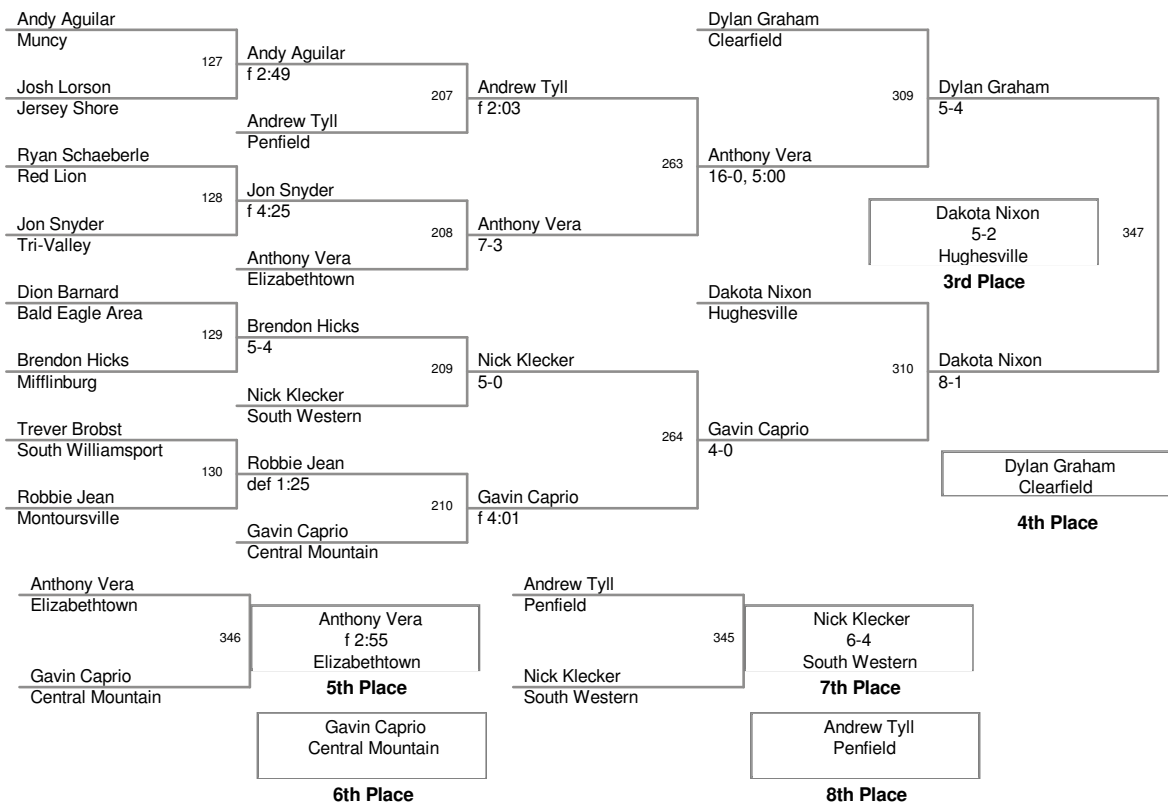

**Top Hat Tournament
38th Annual Classic**

132 Lbs