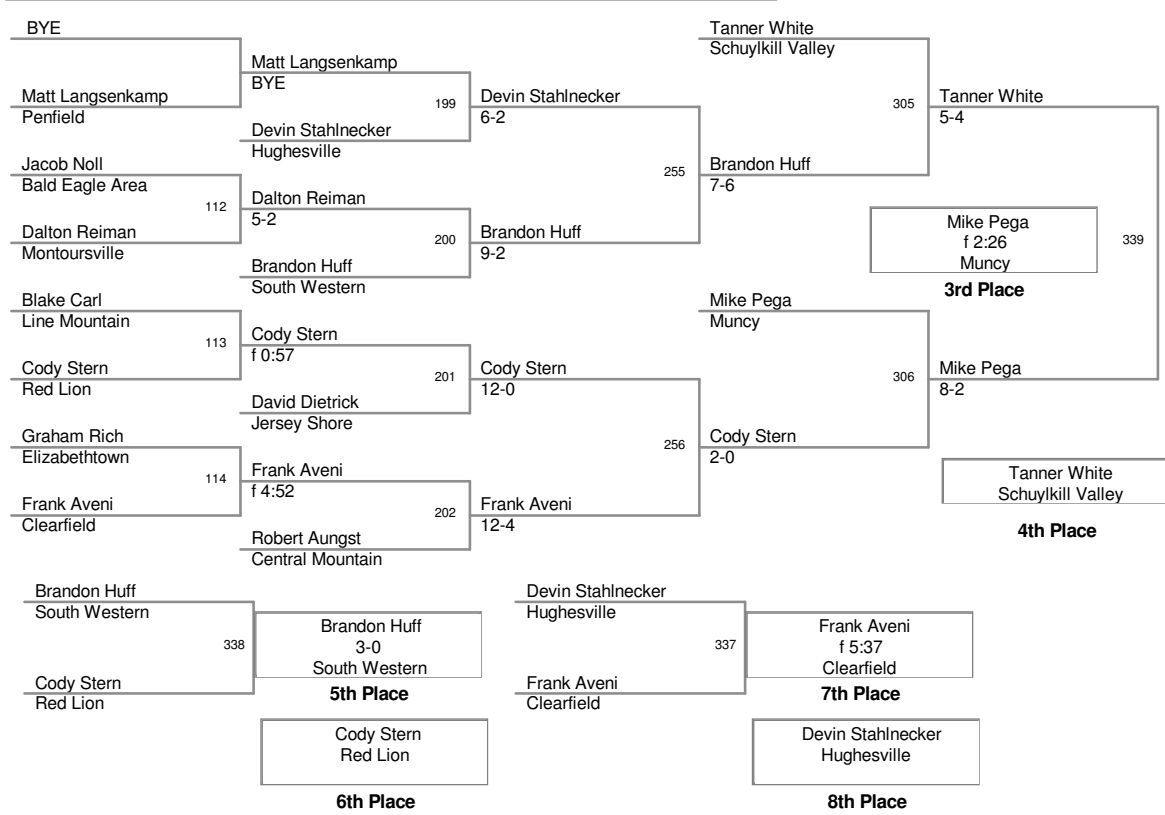

Top Hat Tournament
38th Annual Classic

120 Lbs