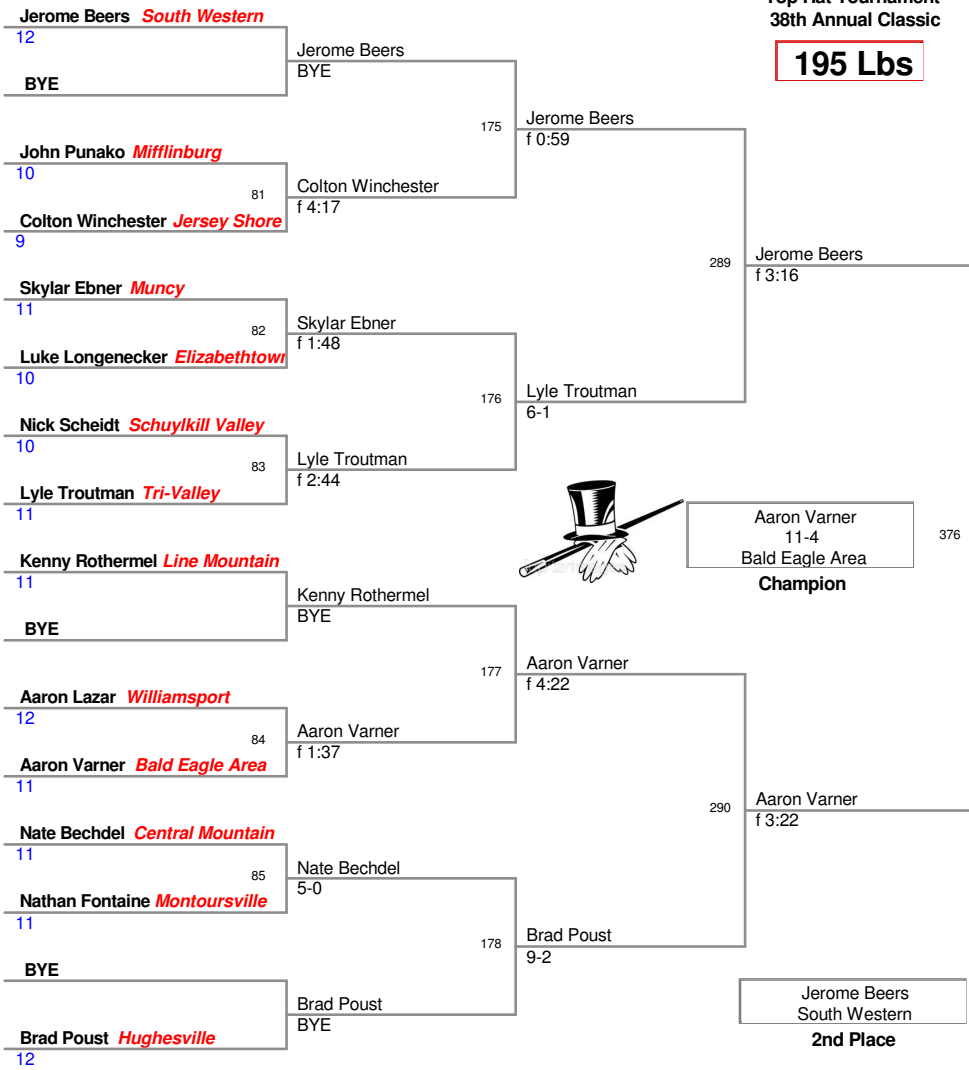

Top Hat Tournament
38th Annual Classic

195 Lbs