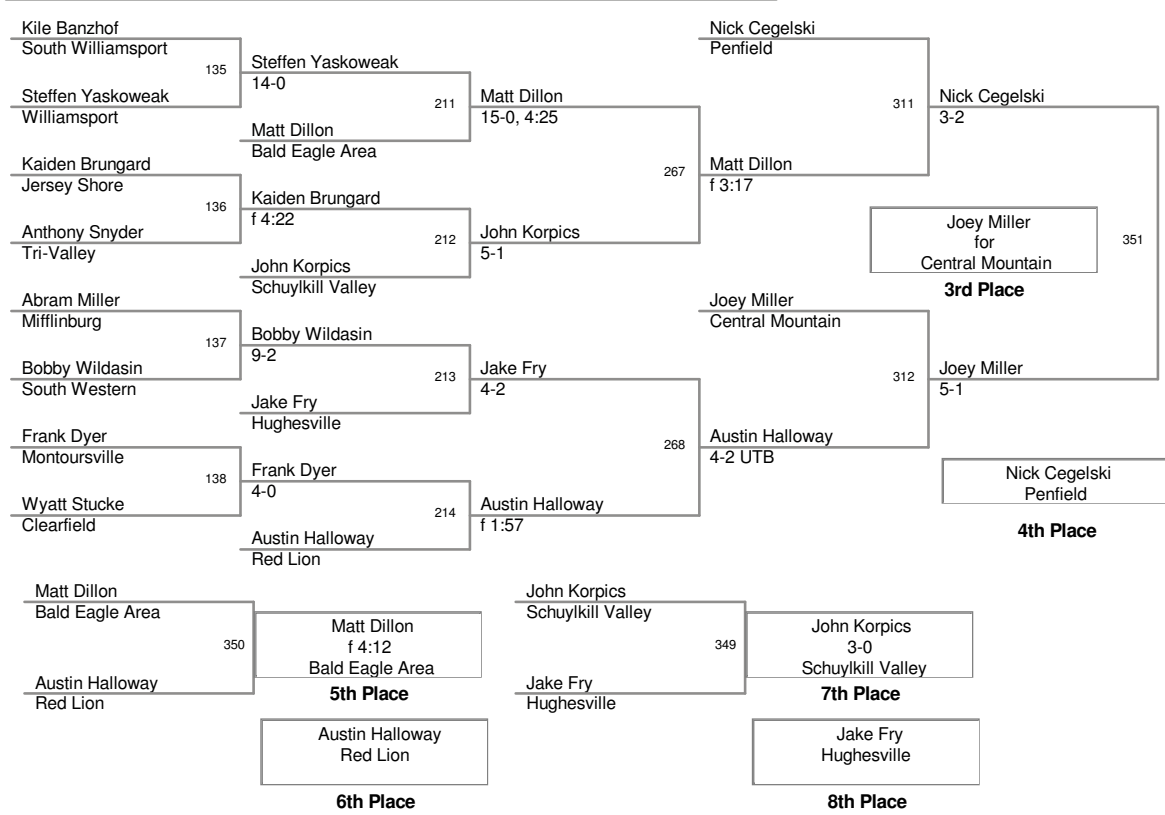

Top Hat Tournament
38th Annual Classic

138 Lbs