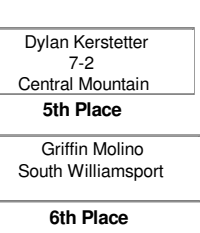

- Griffin Molino *South Williamsport*
- 330 Dylan Kerstetter *Central Mountain*