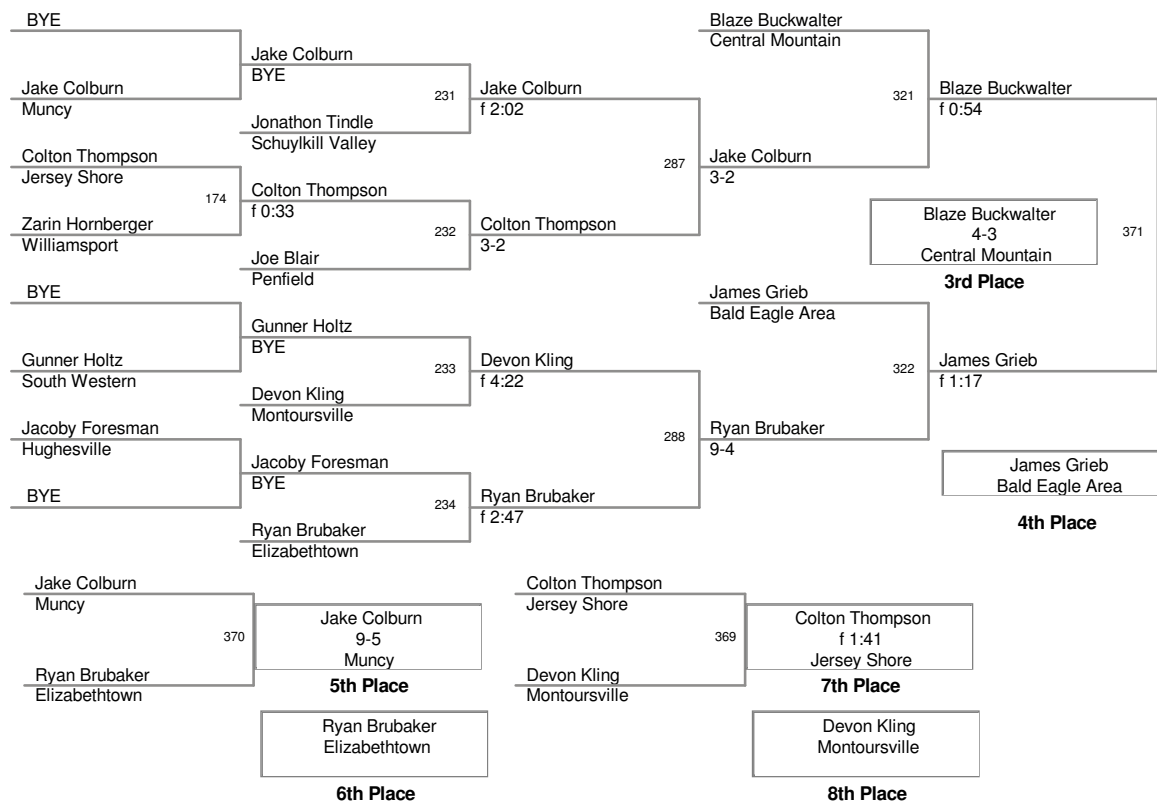

Top Hat Tournament
38th Annual Classic

182 Lbs