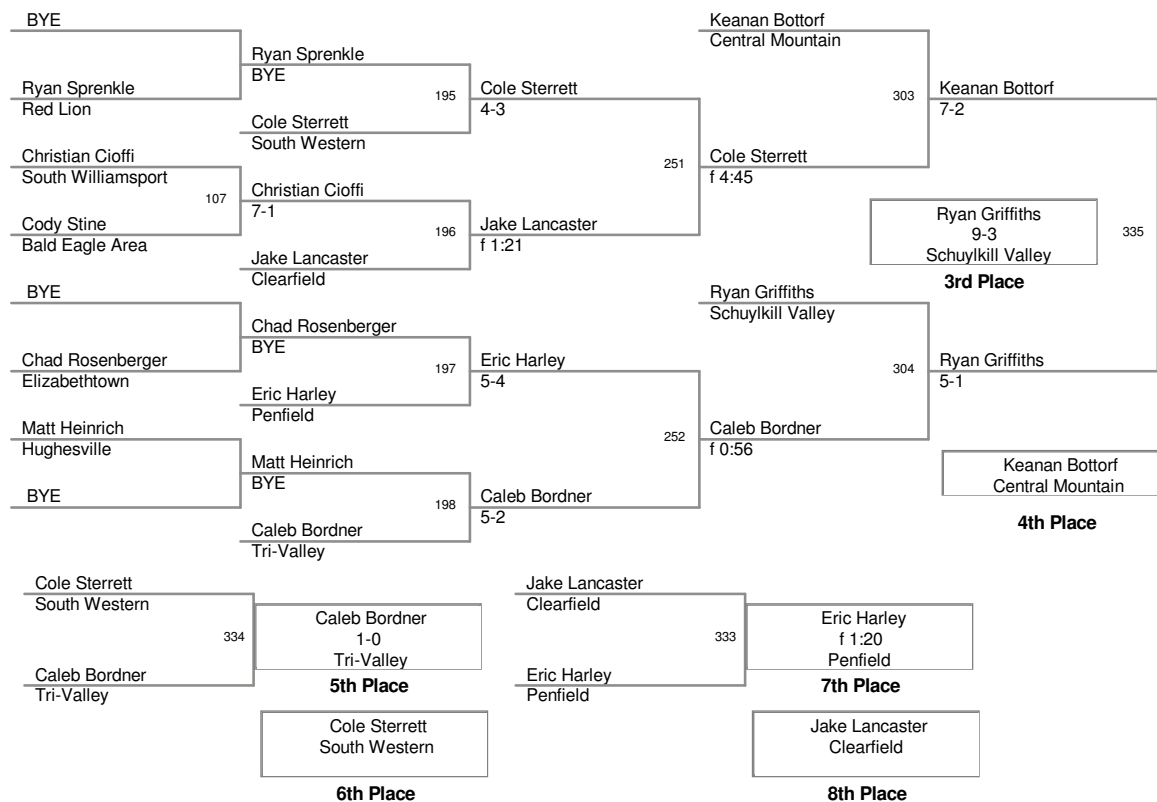

Top Hat Tournament
38th Annual Classic

113 Lbs