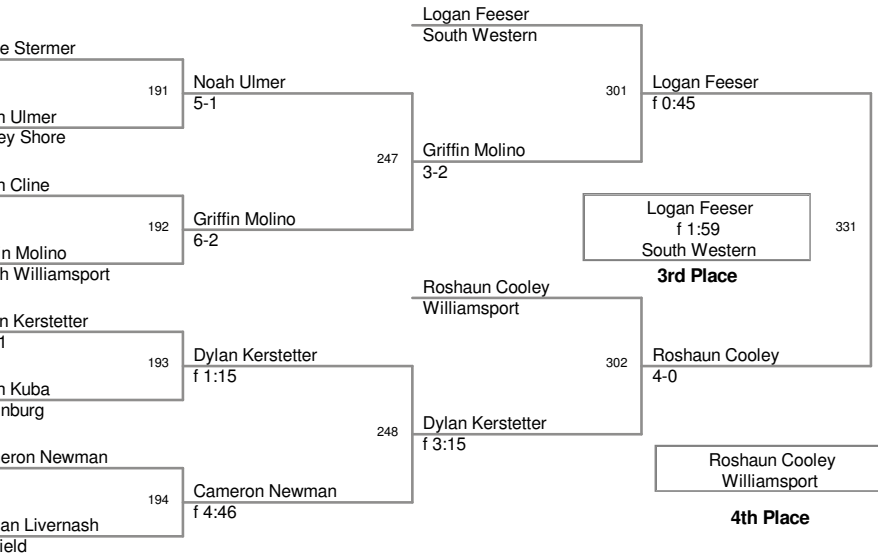

- BYE
- Jesse Stermer *Red Lion*
- Noah Cline *Clearfield*
- 100 Kyle Stephen *Tri-Valley*
- Cortland Stahl *Montoursville*
- 101 Dylan Kerstetter *Central Mountain*
- Cameron Newman *Line Mountain*
- 102 Jacob Dgien *Muncy*