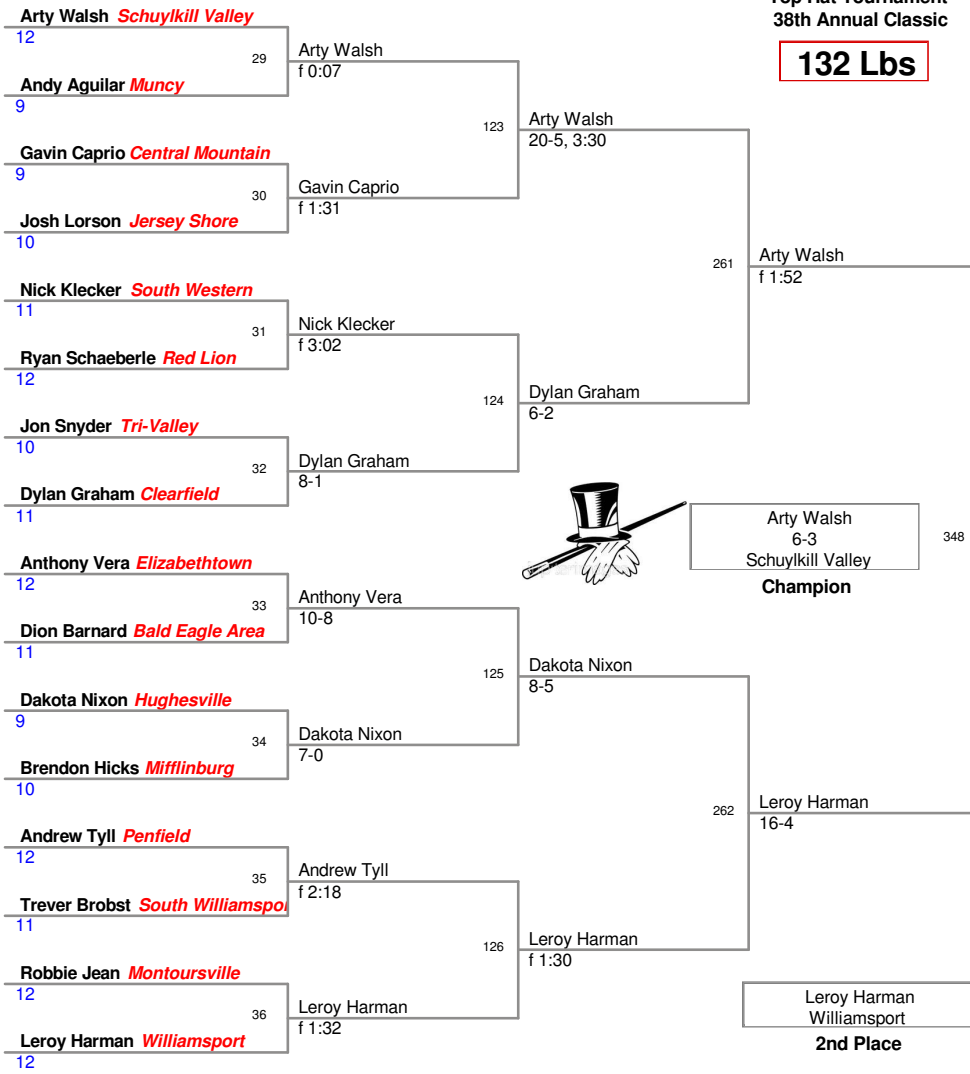

120 Lbs

Top Hat Tournament
38th Annual Classic

126 Lbs

**Top Hat Tournament
38th Annual Classic**

132 Lbs

Top Hat Tournament
38th Annual Classic

138 Lbs

Top Hat Tournament
38th Annual Classic