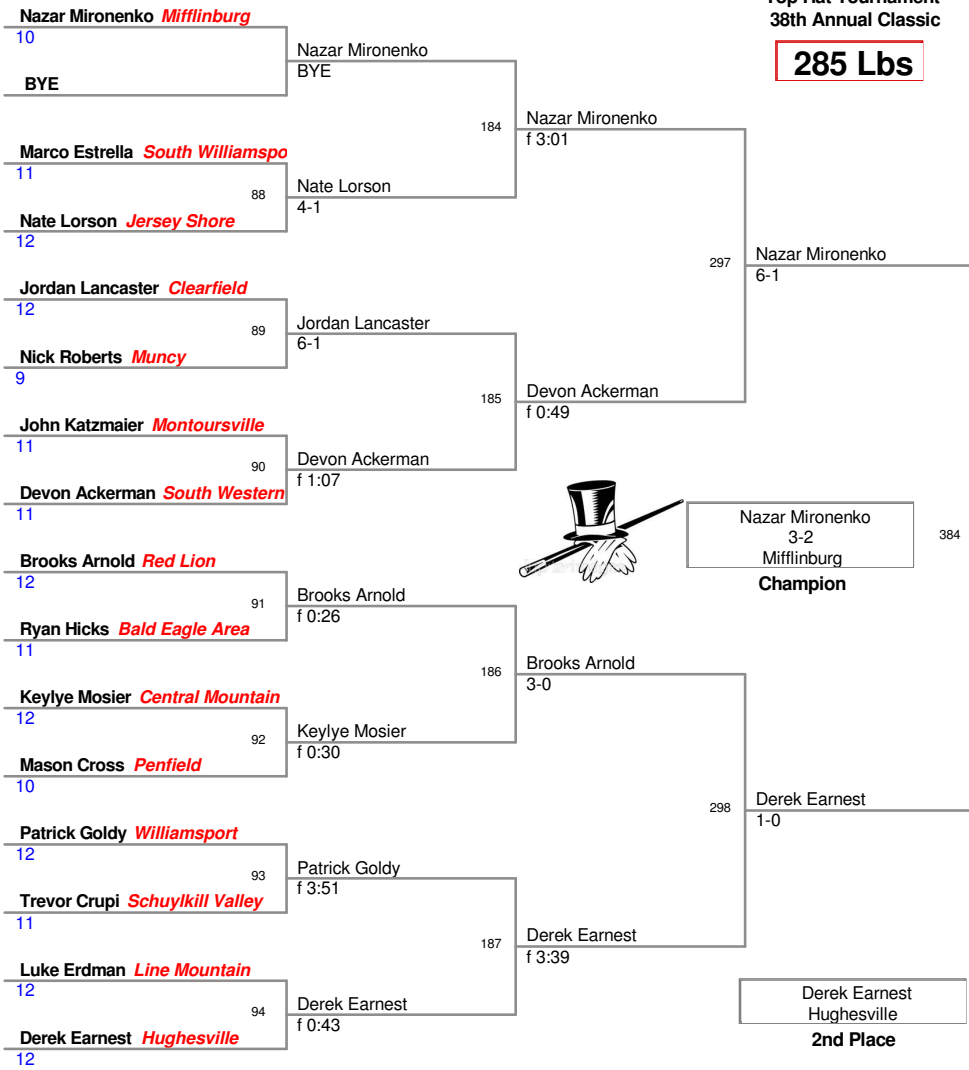

Top Hat Tournament
38th Annual Classic

285 Lbs