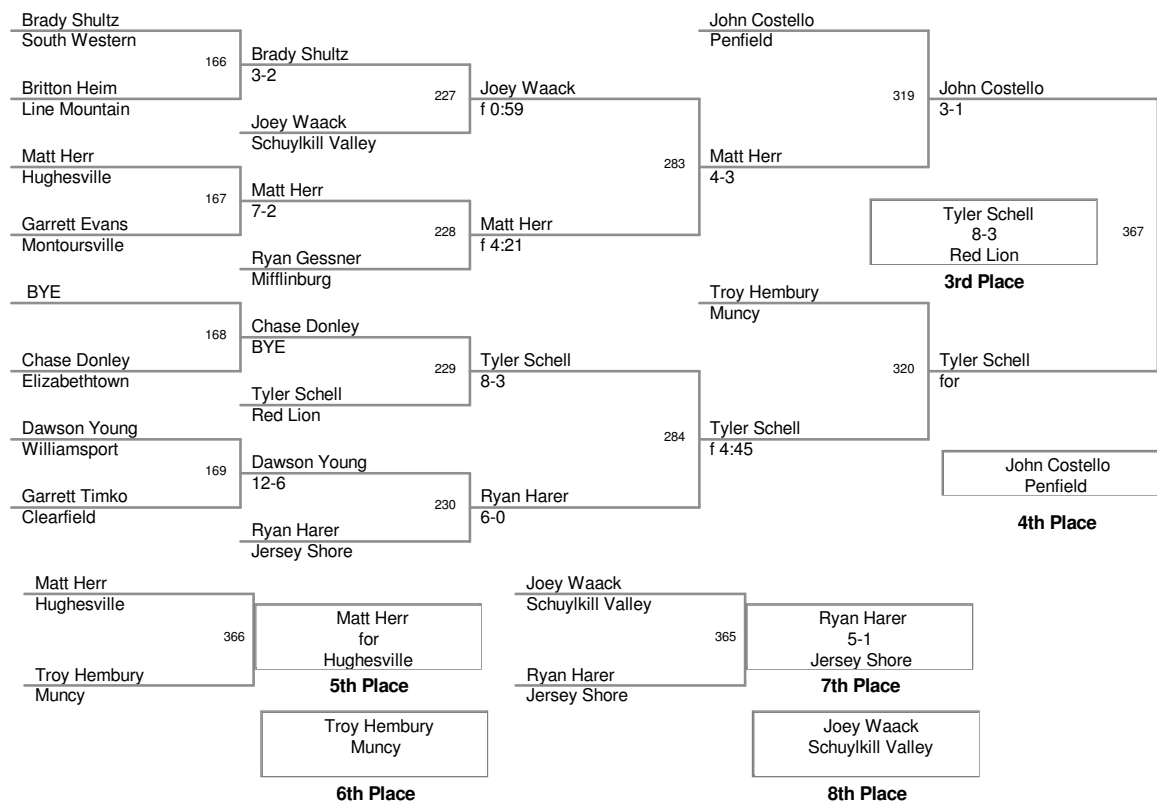

Top Hat Tournament
38th Annual Classic

170 Lbs