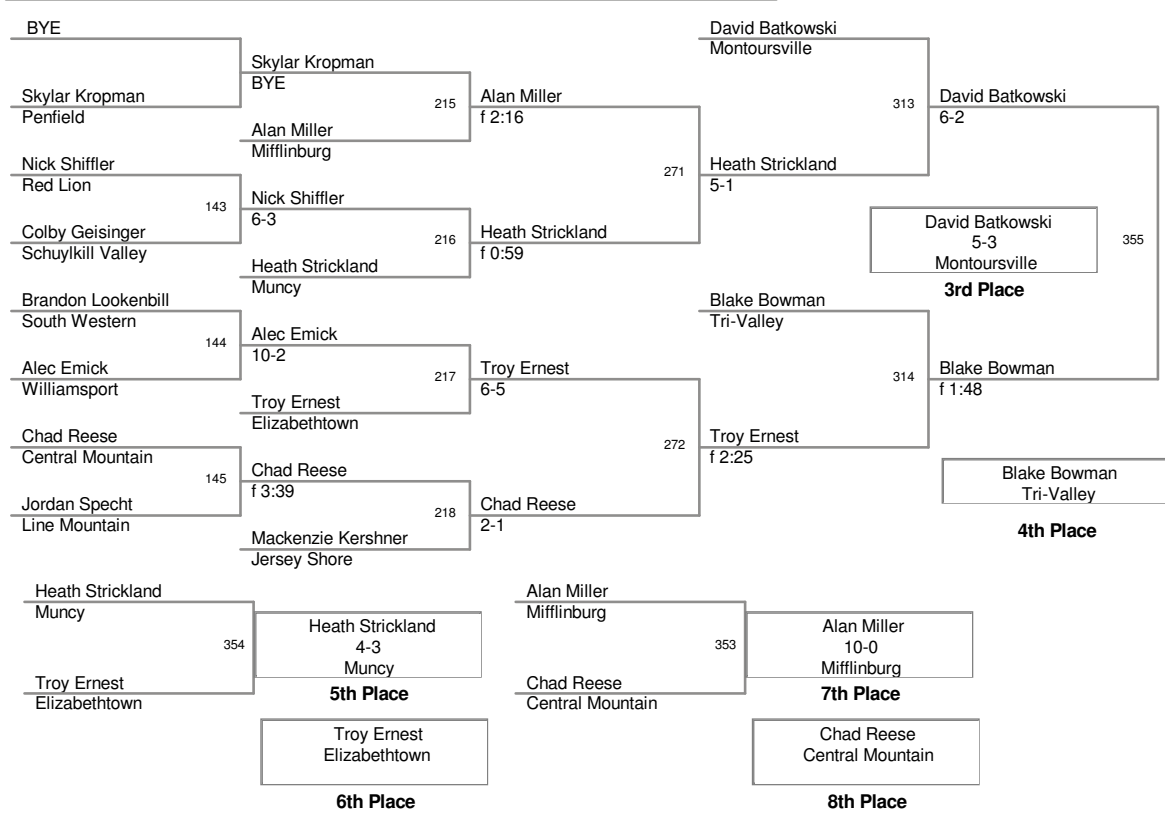

Top Hat Tournament
38th Annual Classic

145 Lbs