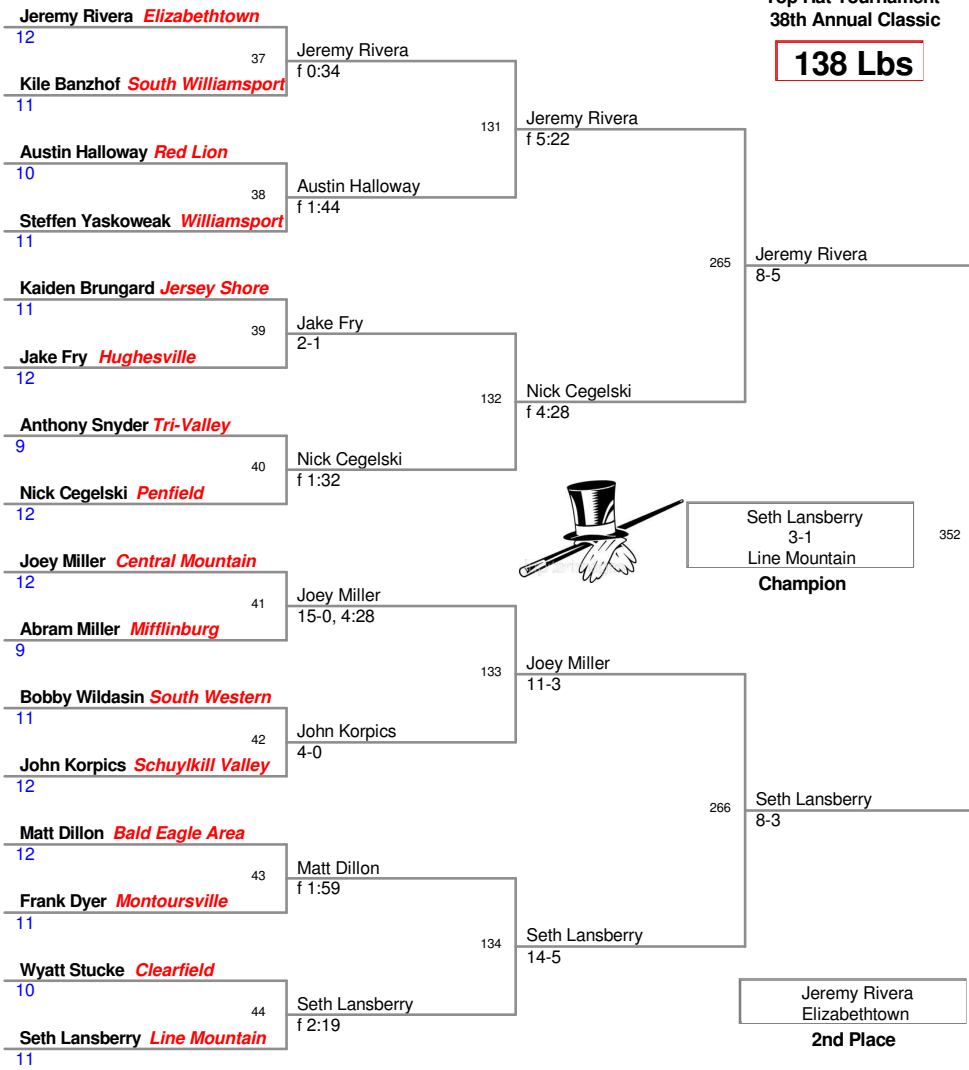

Top Hat Tournament
38th Annual Classic

138 Lbs