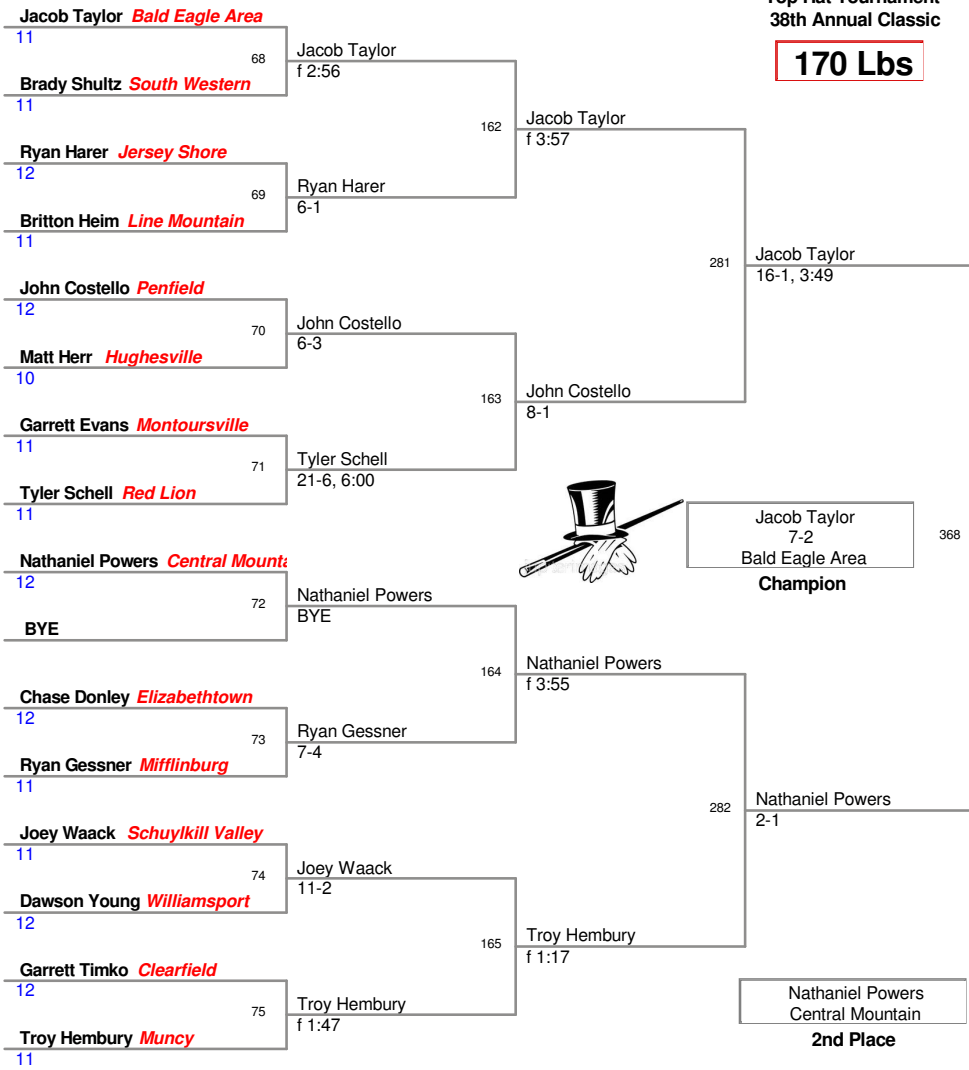

Top Hat Tournament
38th Annual Classic

170 Lbs