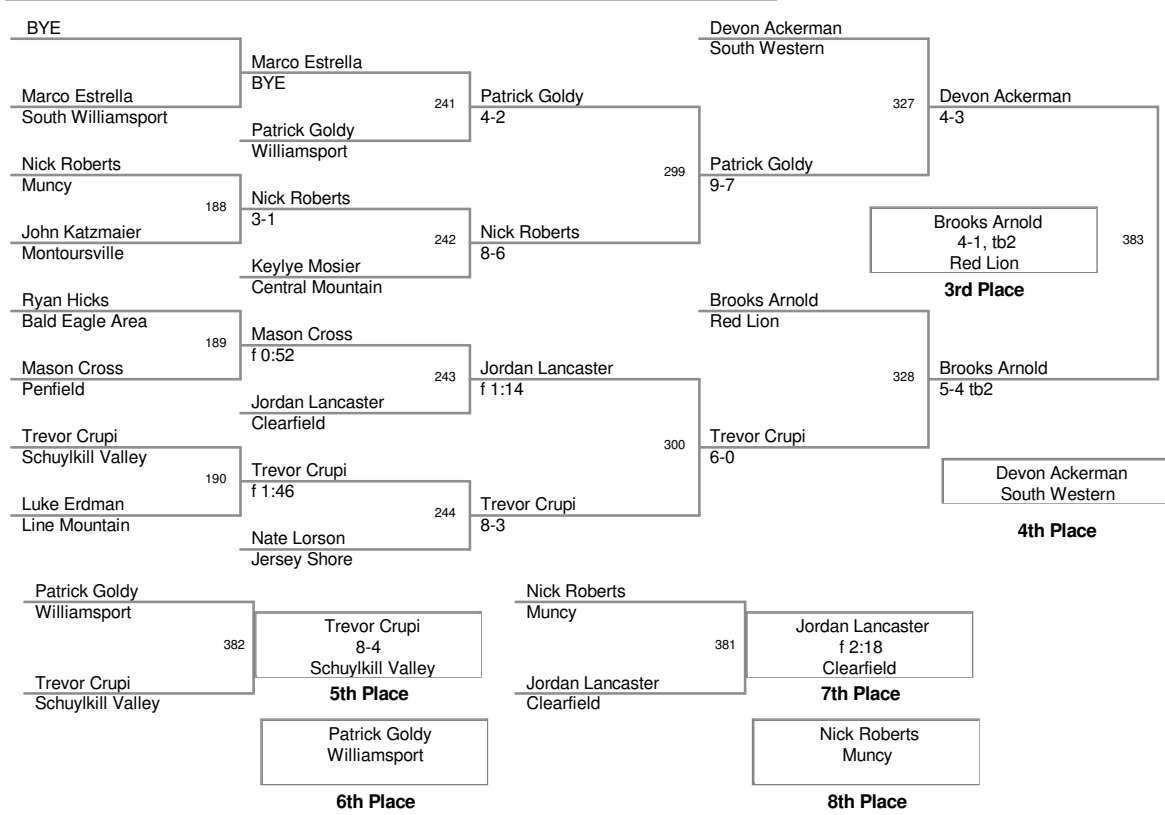

Top Hat Tournament
38th Annual Classic

285 Lbs