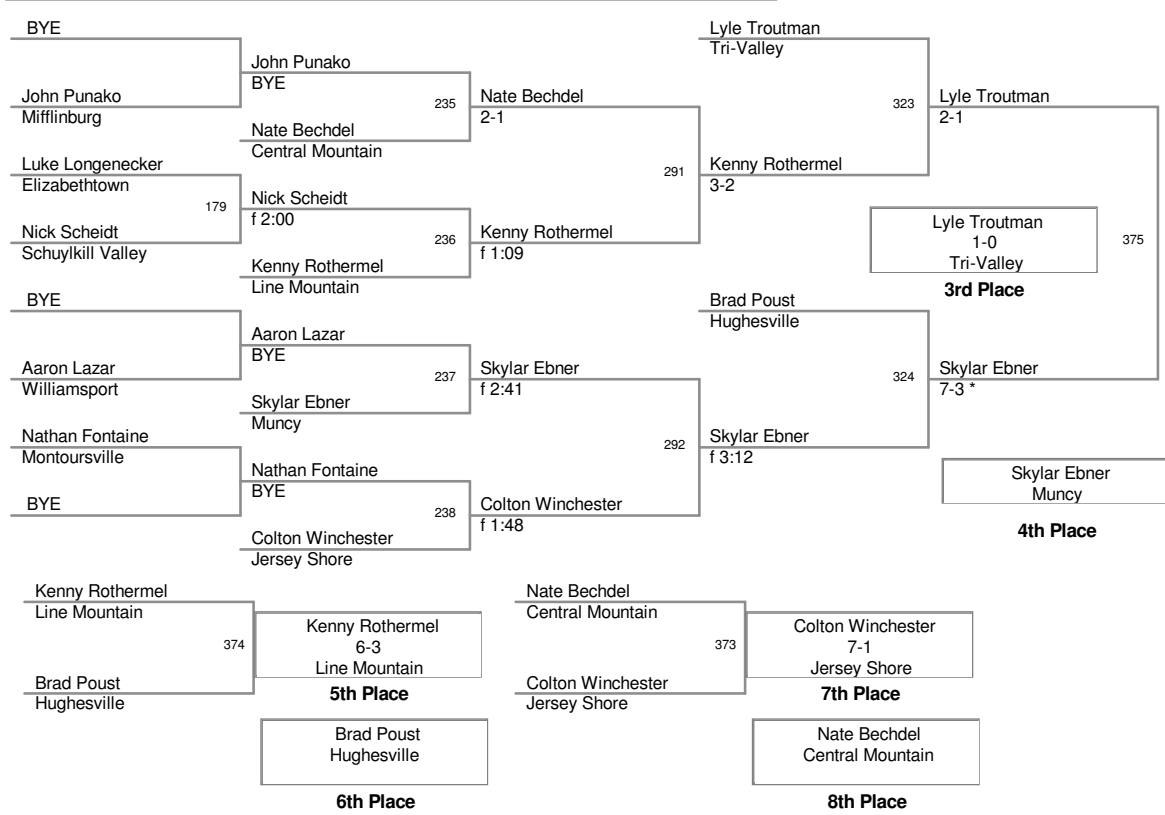

Top Hat Tournament
38th Annual Classic

195 Lbs