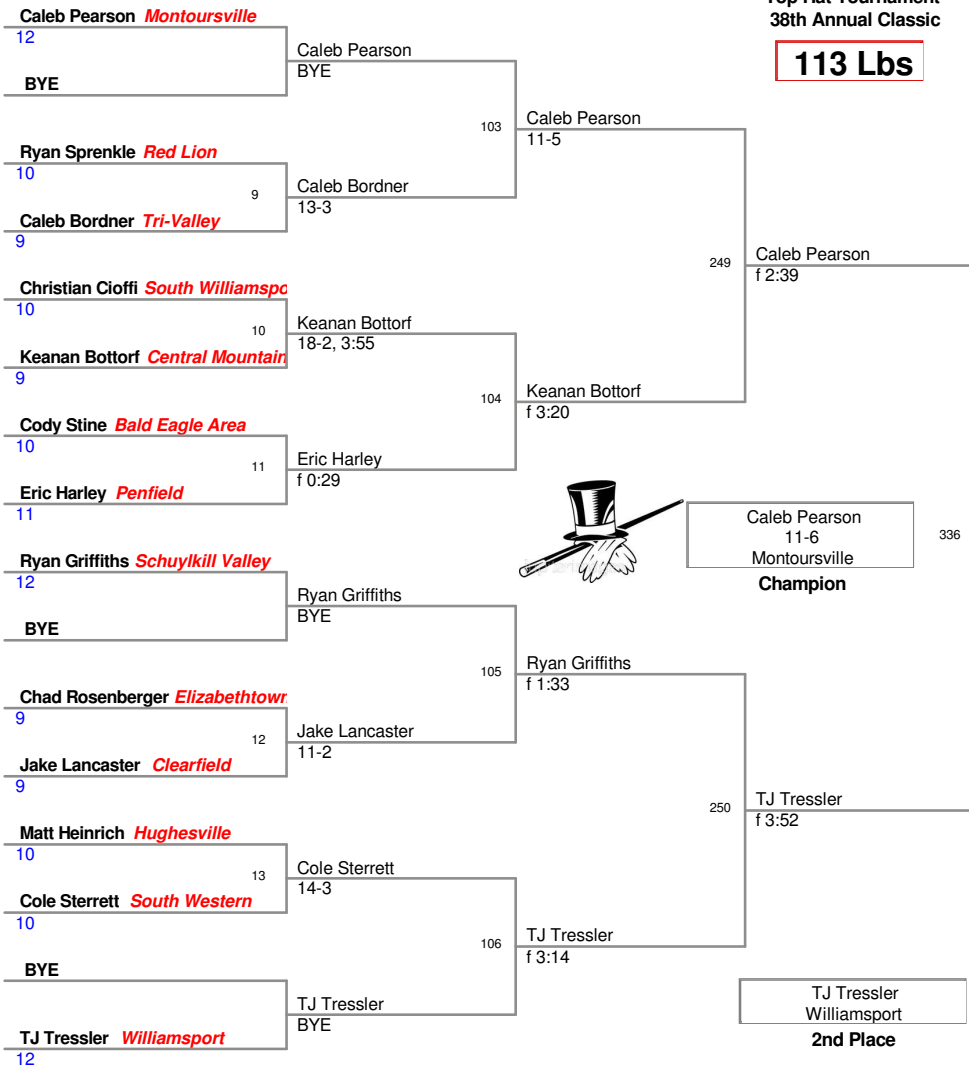

Top Hat Tournament
38th Annual Classic

113 Lbs