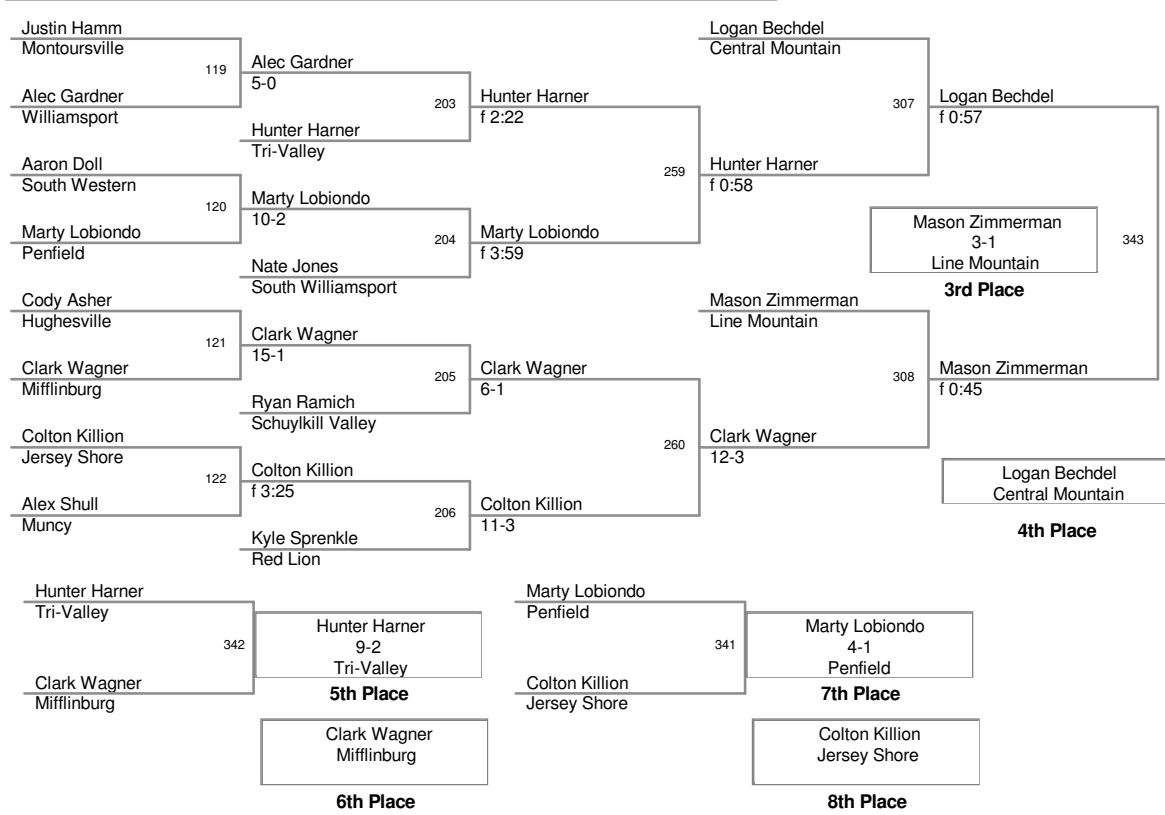

Top Hat Tournament
38th Annual Classic

106 Lbs

Top Hat Tournament
38th Annual Classic

113 Lbs

**Top Hat Tournament
38th Annual Classic**

120 Lbs

Top Hat Tournament
38th Annual Classic

126 Lbs