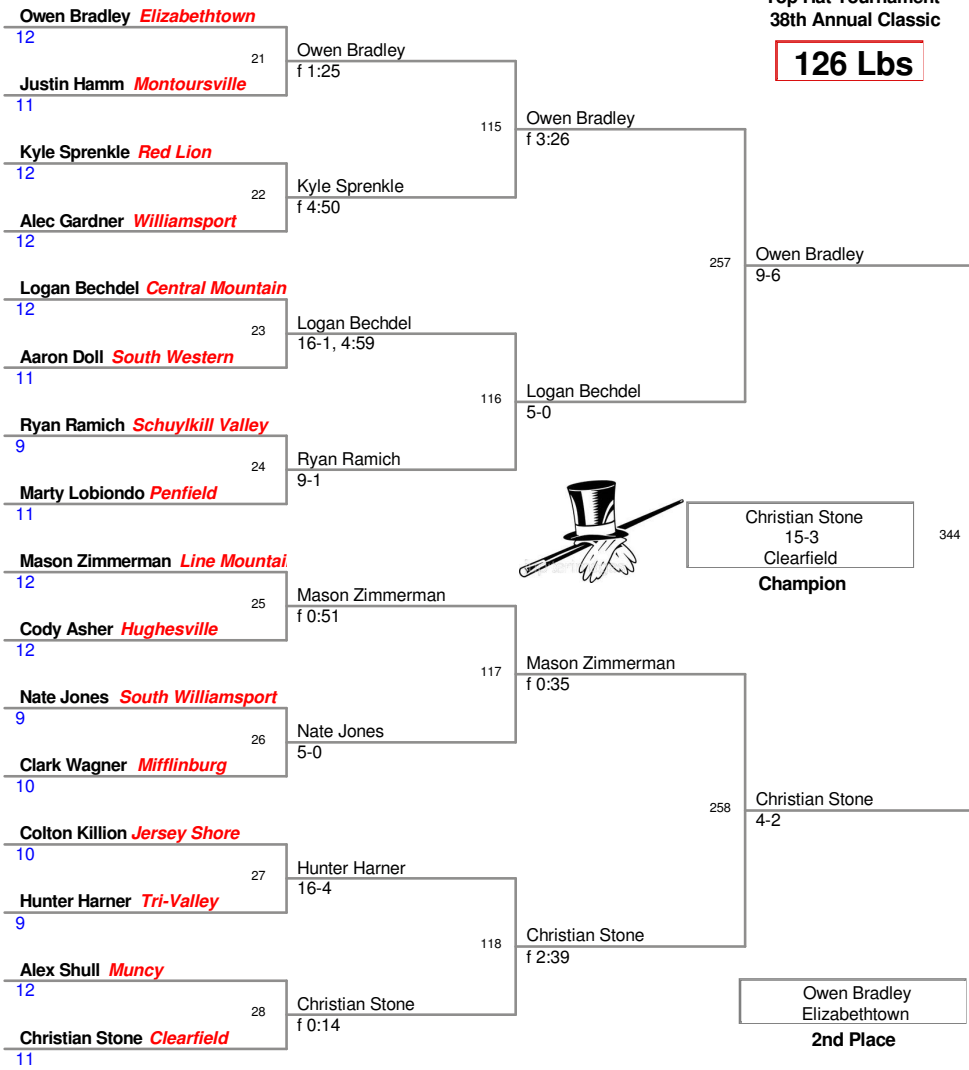

Top Hat Tournament
38th Annual Classic

106 Lbs

Top Hat Tournament
38th Annual Classic

113 Lbs

**Top Hat Tournament
38th Annual Classic**

120 Lbs

Top Hat Tournament
38th Annual Classic

126 Lbs