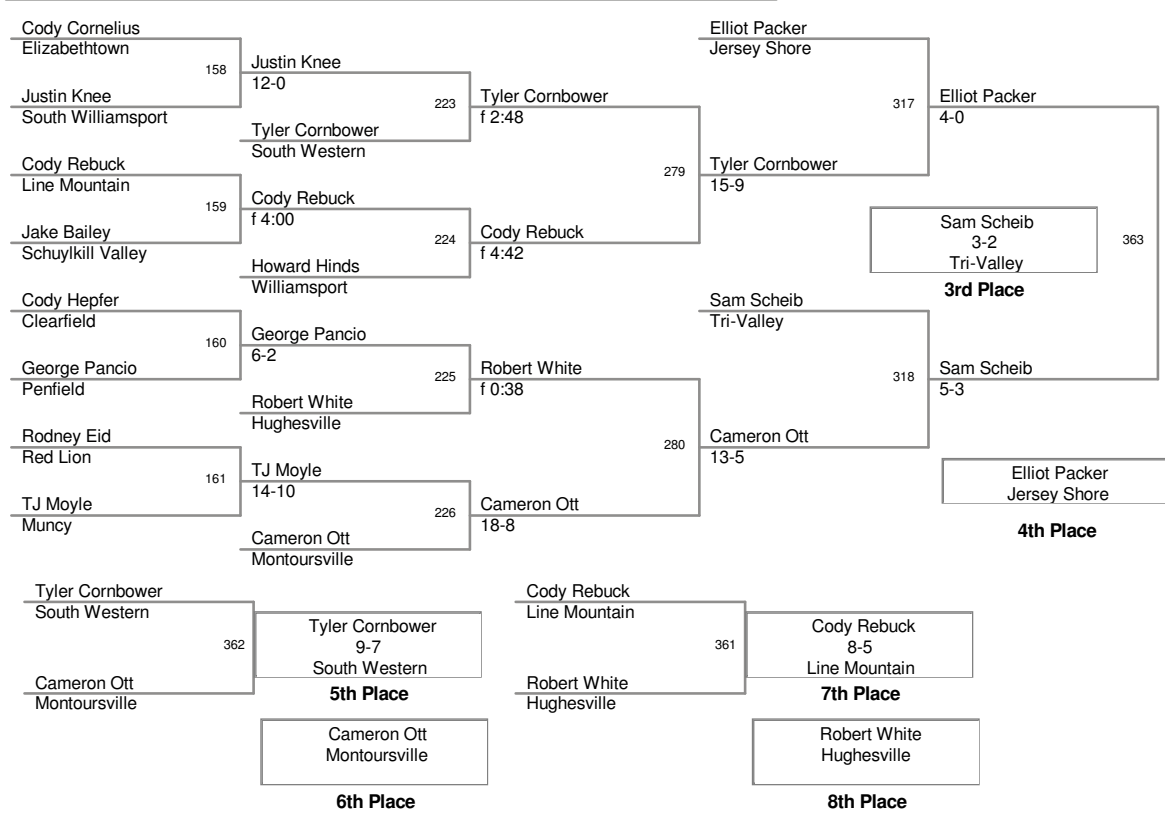

**Top Hat Tournament
38th Annual Classic**

132 Lbs

Top Hat Tournament
38th Annual Classic

138 Lbs

**Top Hat Tournament
38th Annual Classic**

145 Lbs

Top Hat Tournament
38th Annual Classic

160 Lbs