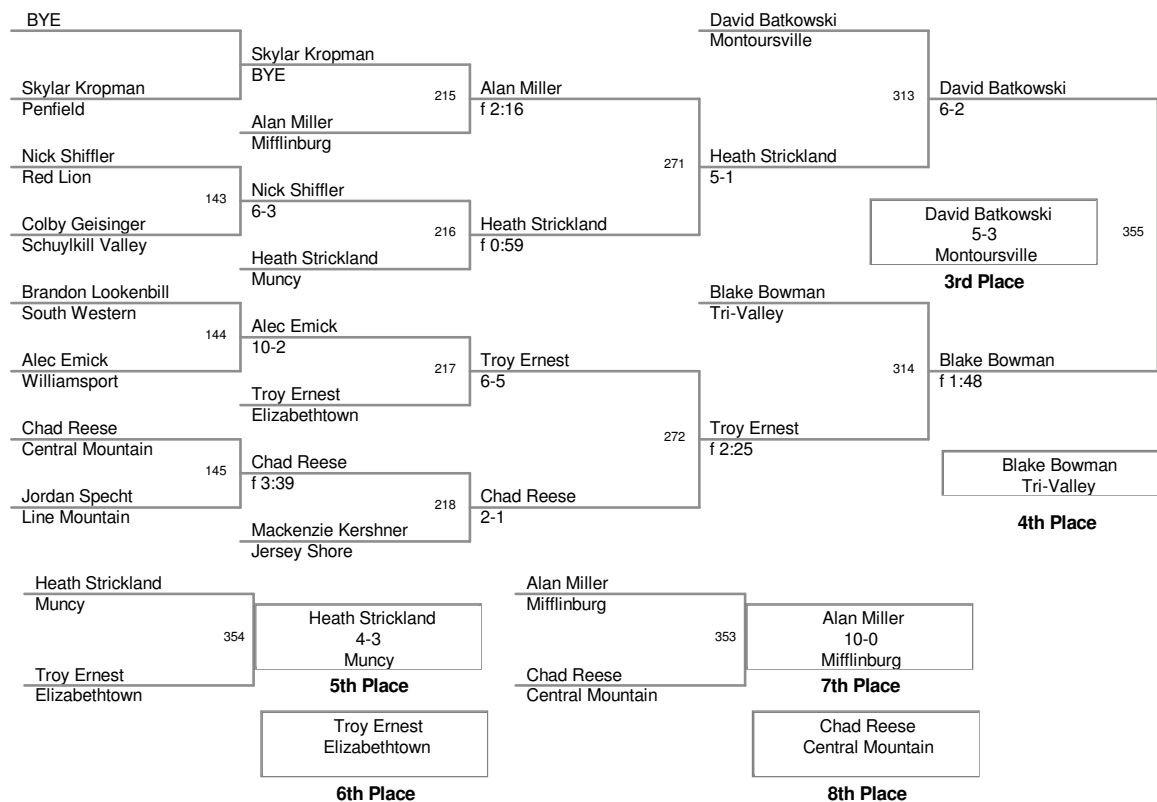

**Top Hat Tournament
38th Annual Classic**

132 Lbs

Top Hat Tournament
38th Annual Classic

138 Lbs

**Top Hat Tournament
38th Annual Classic**

145 Lbs

Top Hat Tournament
38th Annual Classic

160 Lbs