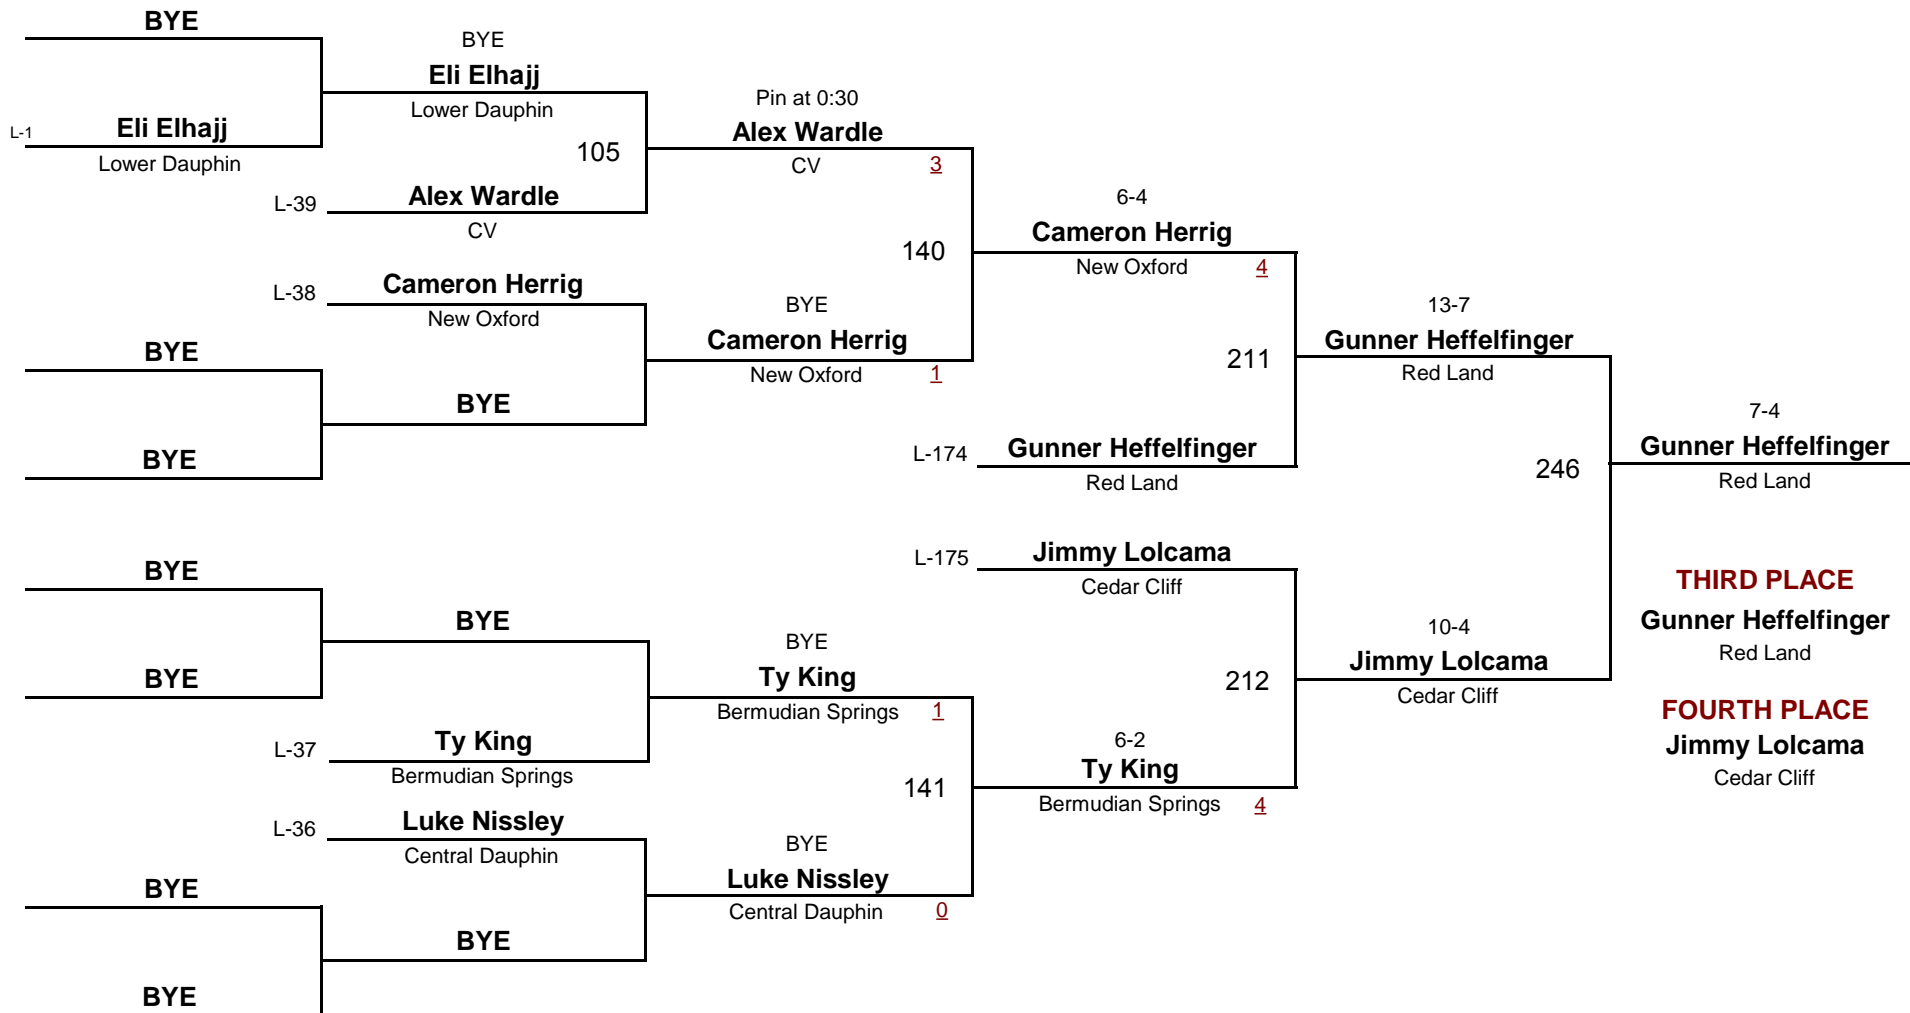

DIVISION

45

WEIGHT

CPWA 2011 Varsity

February 13, 2011

Consolation Rounds

VARSITY

DIVISION