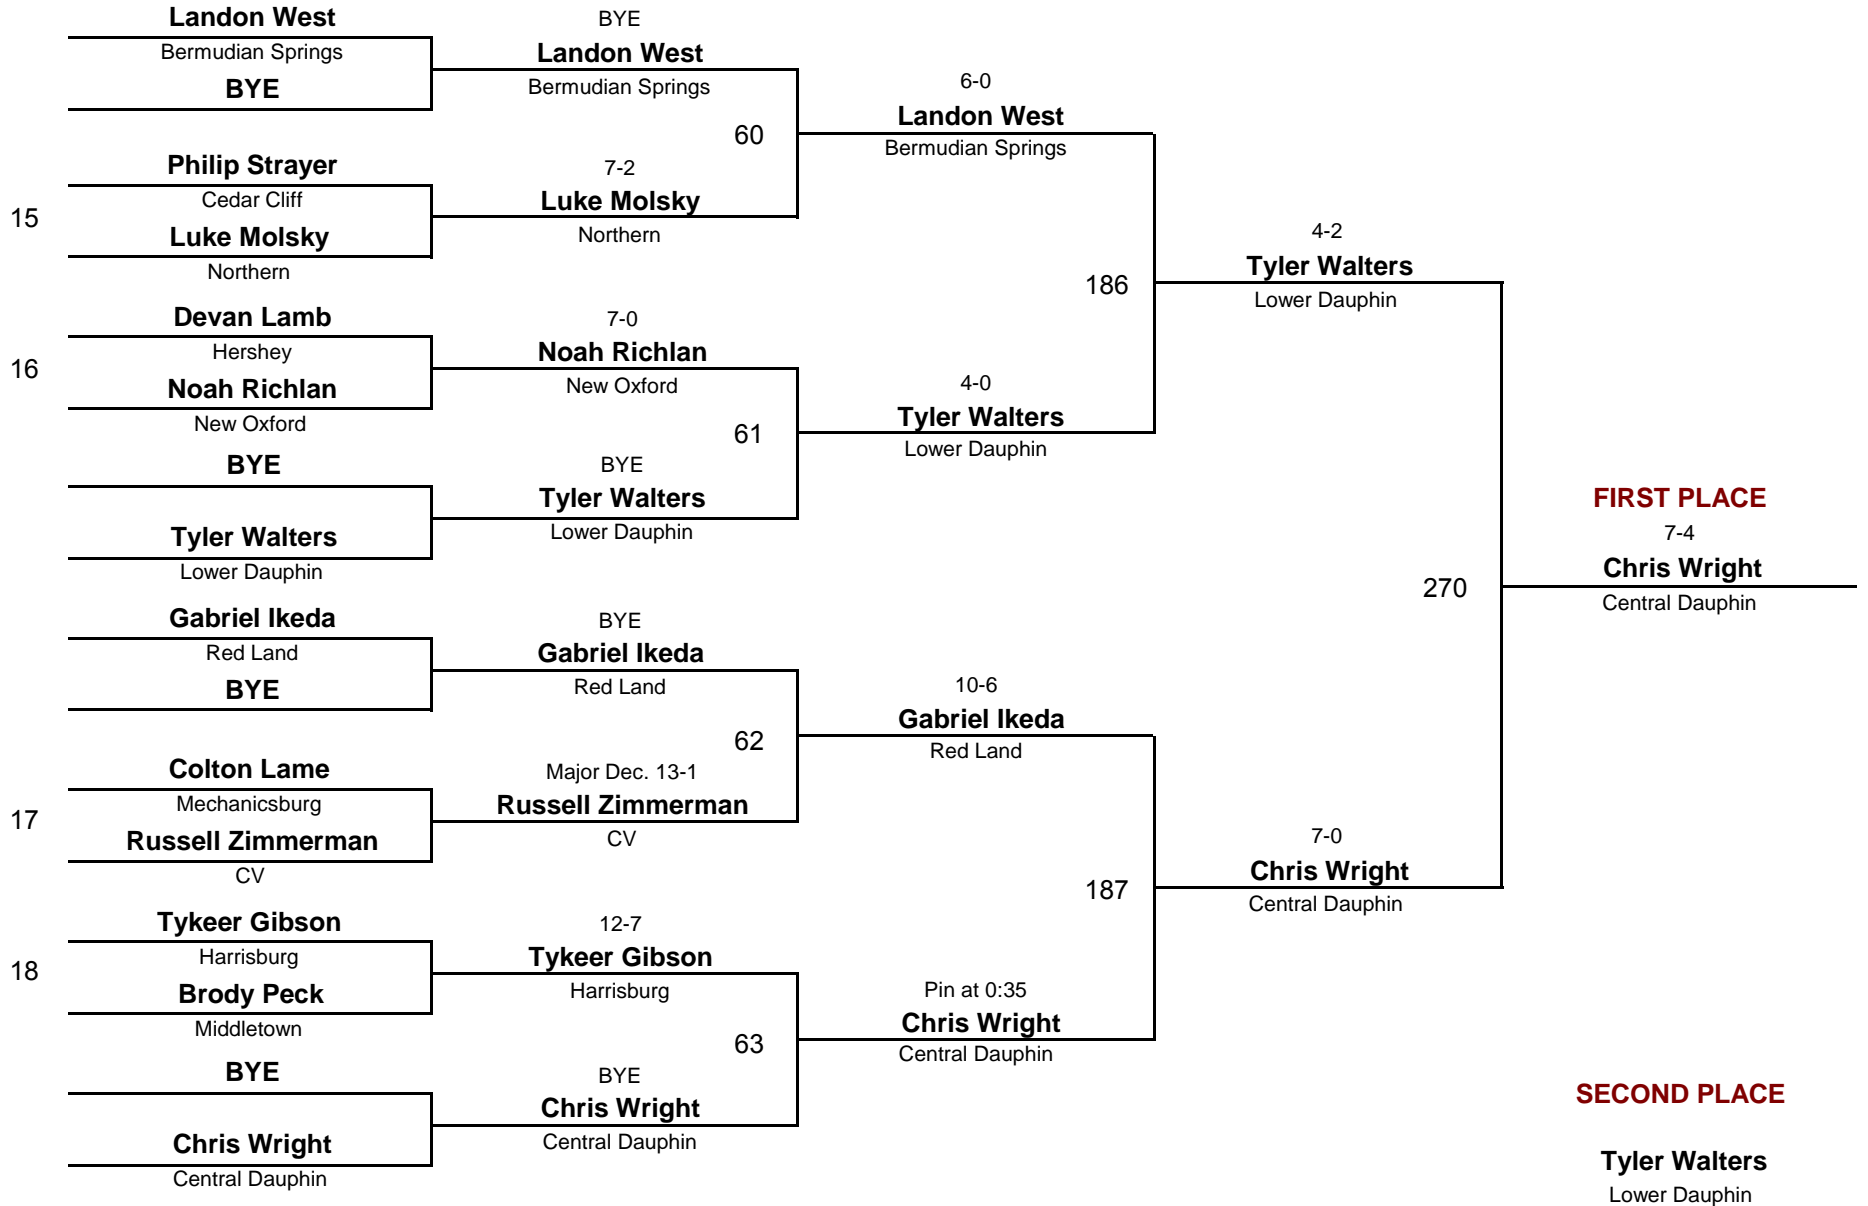

DIVISION

67

WEIGHT

CPWA 2011 Varsity

February 13, 2011

Championship Rounds

VARSITY

DIVISION