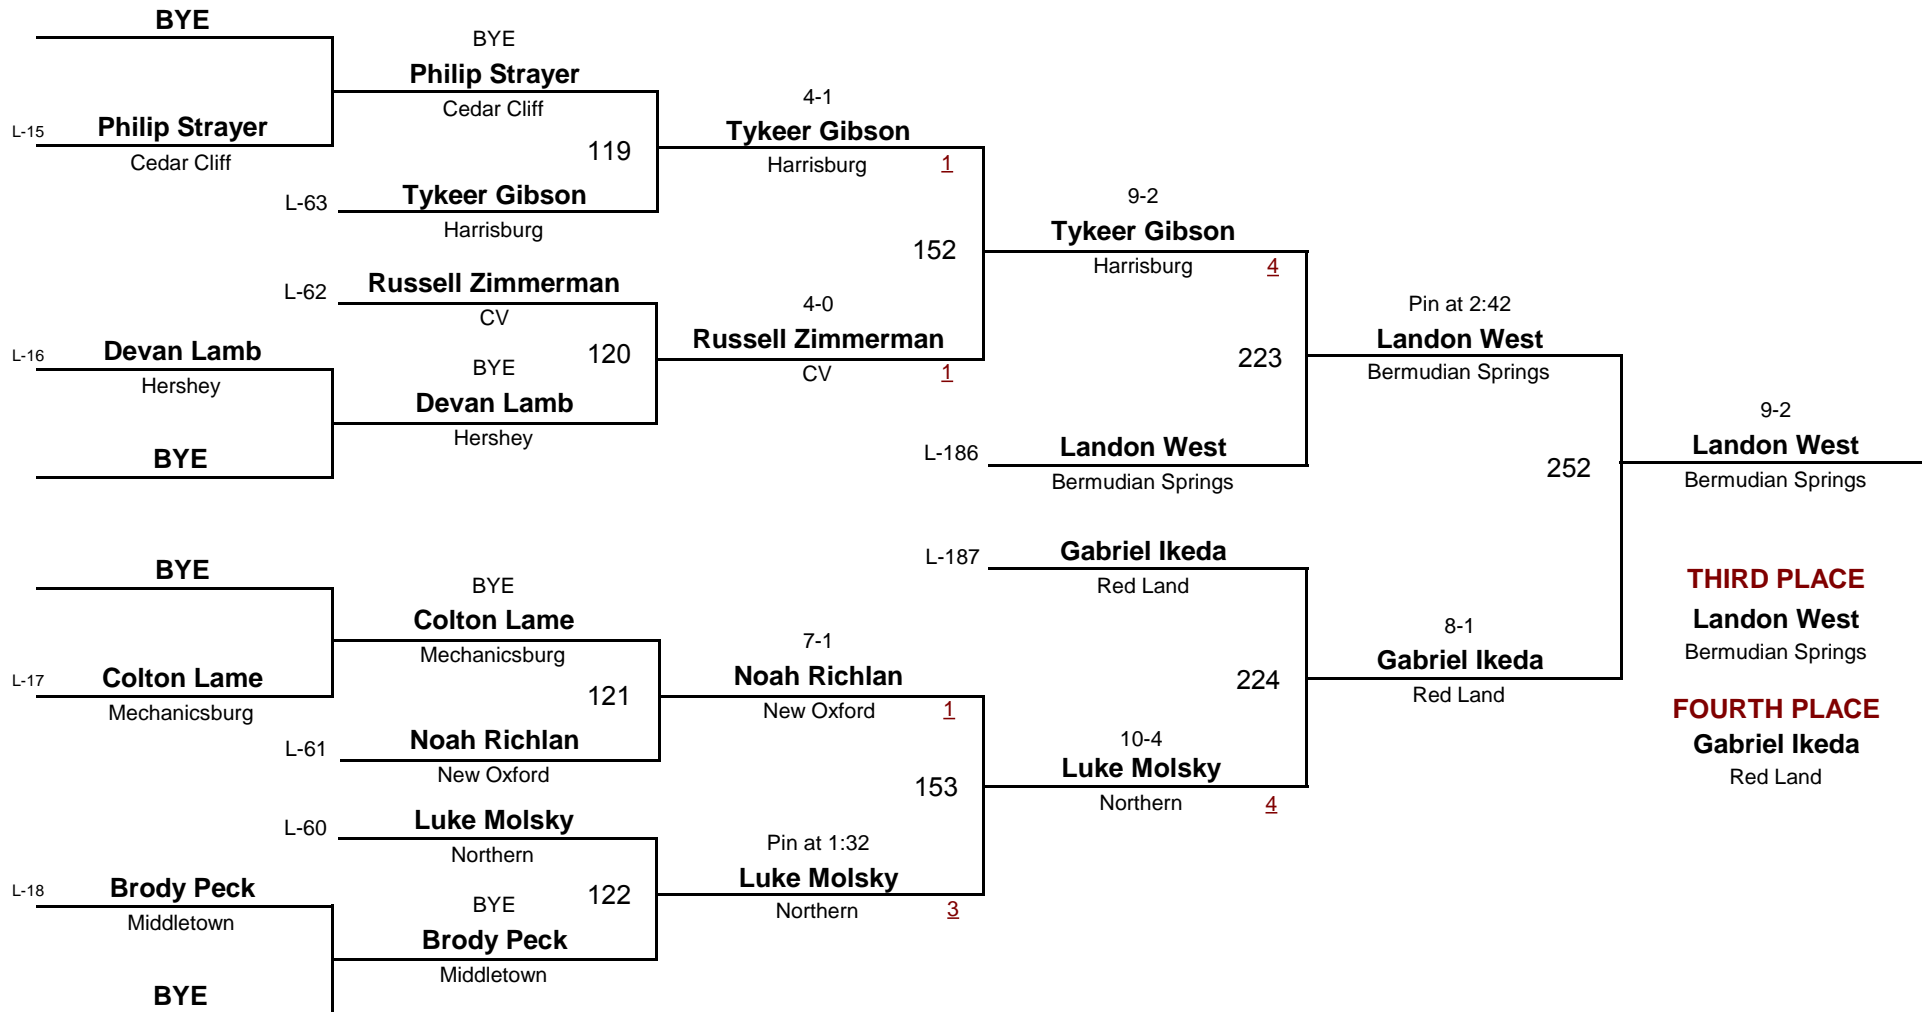

VARSITY

DIVISION

67

WEIGHT

CPWA 2011 Varsity

February 13, 2011

Consolation Rounds