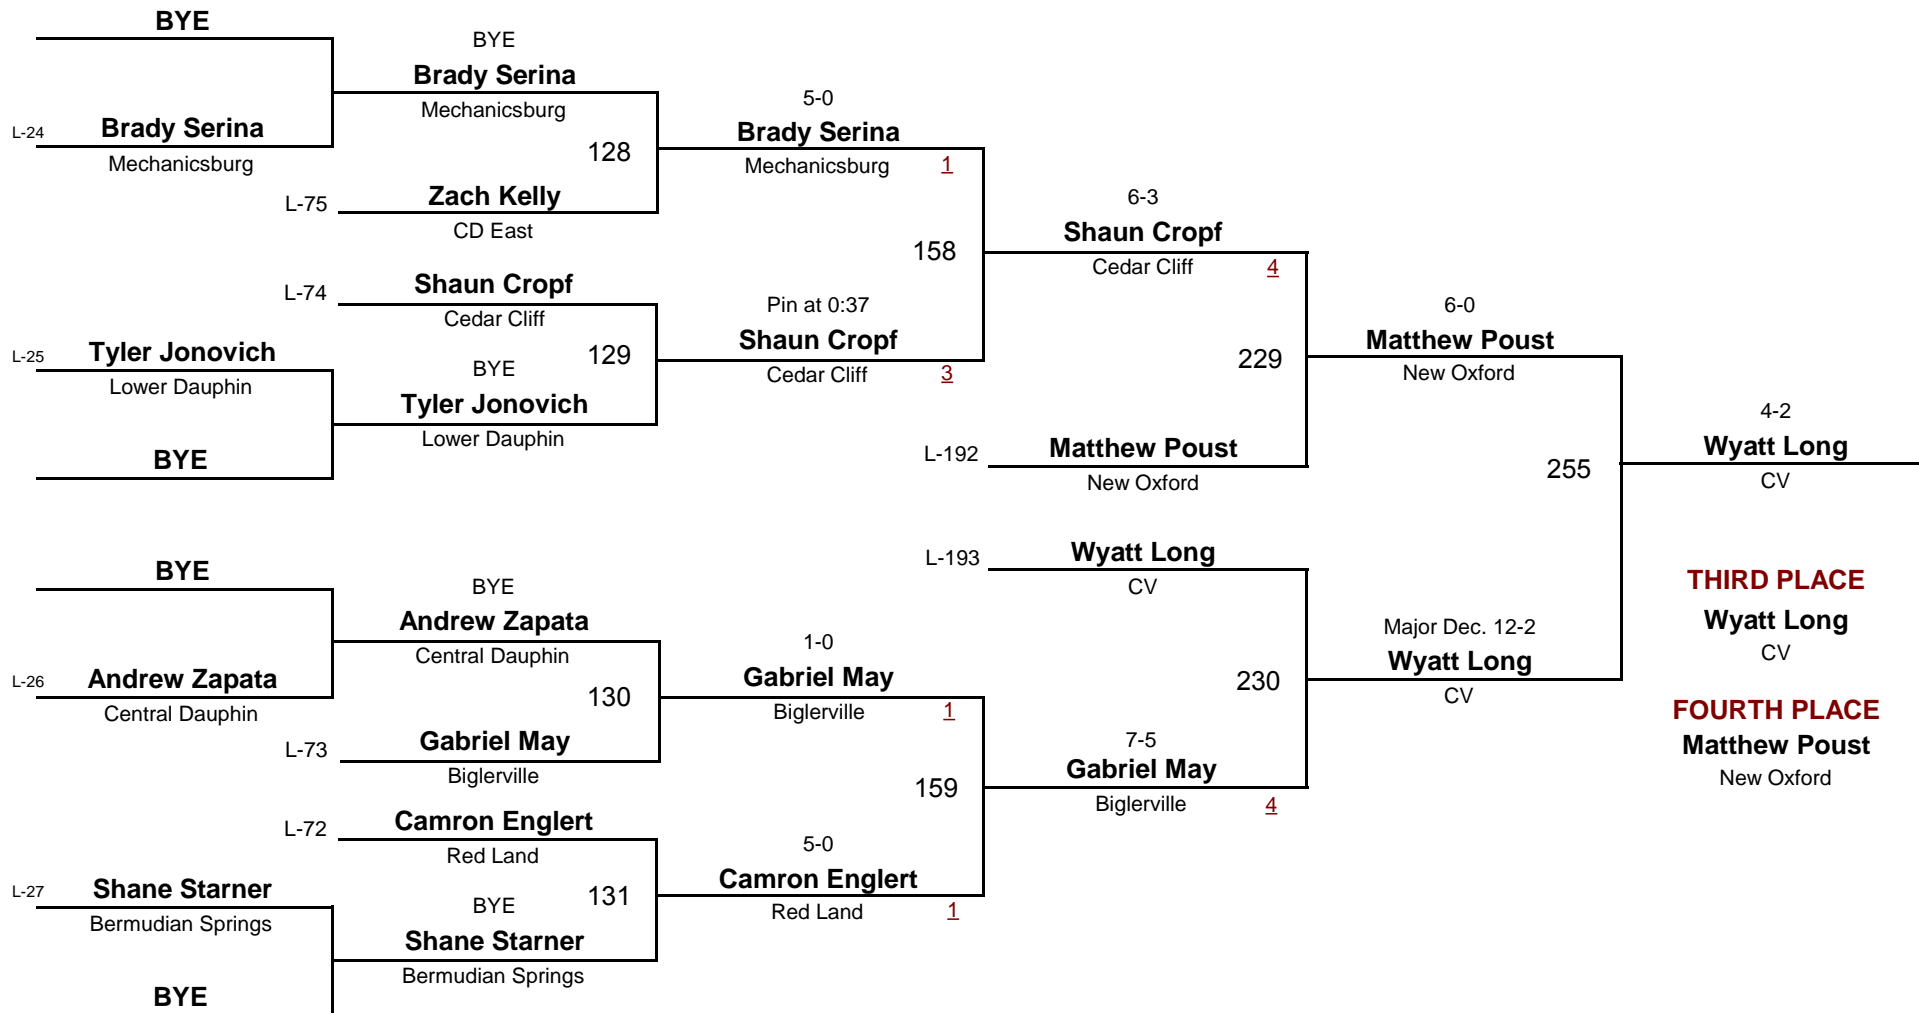

VARSITY

DIVISION

78

WEIGHT

CPWA 2011 Varsity

February 13, 2011

Consolation Rounds

VARSITY