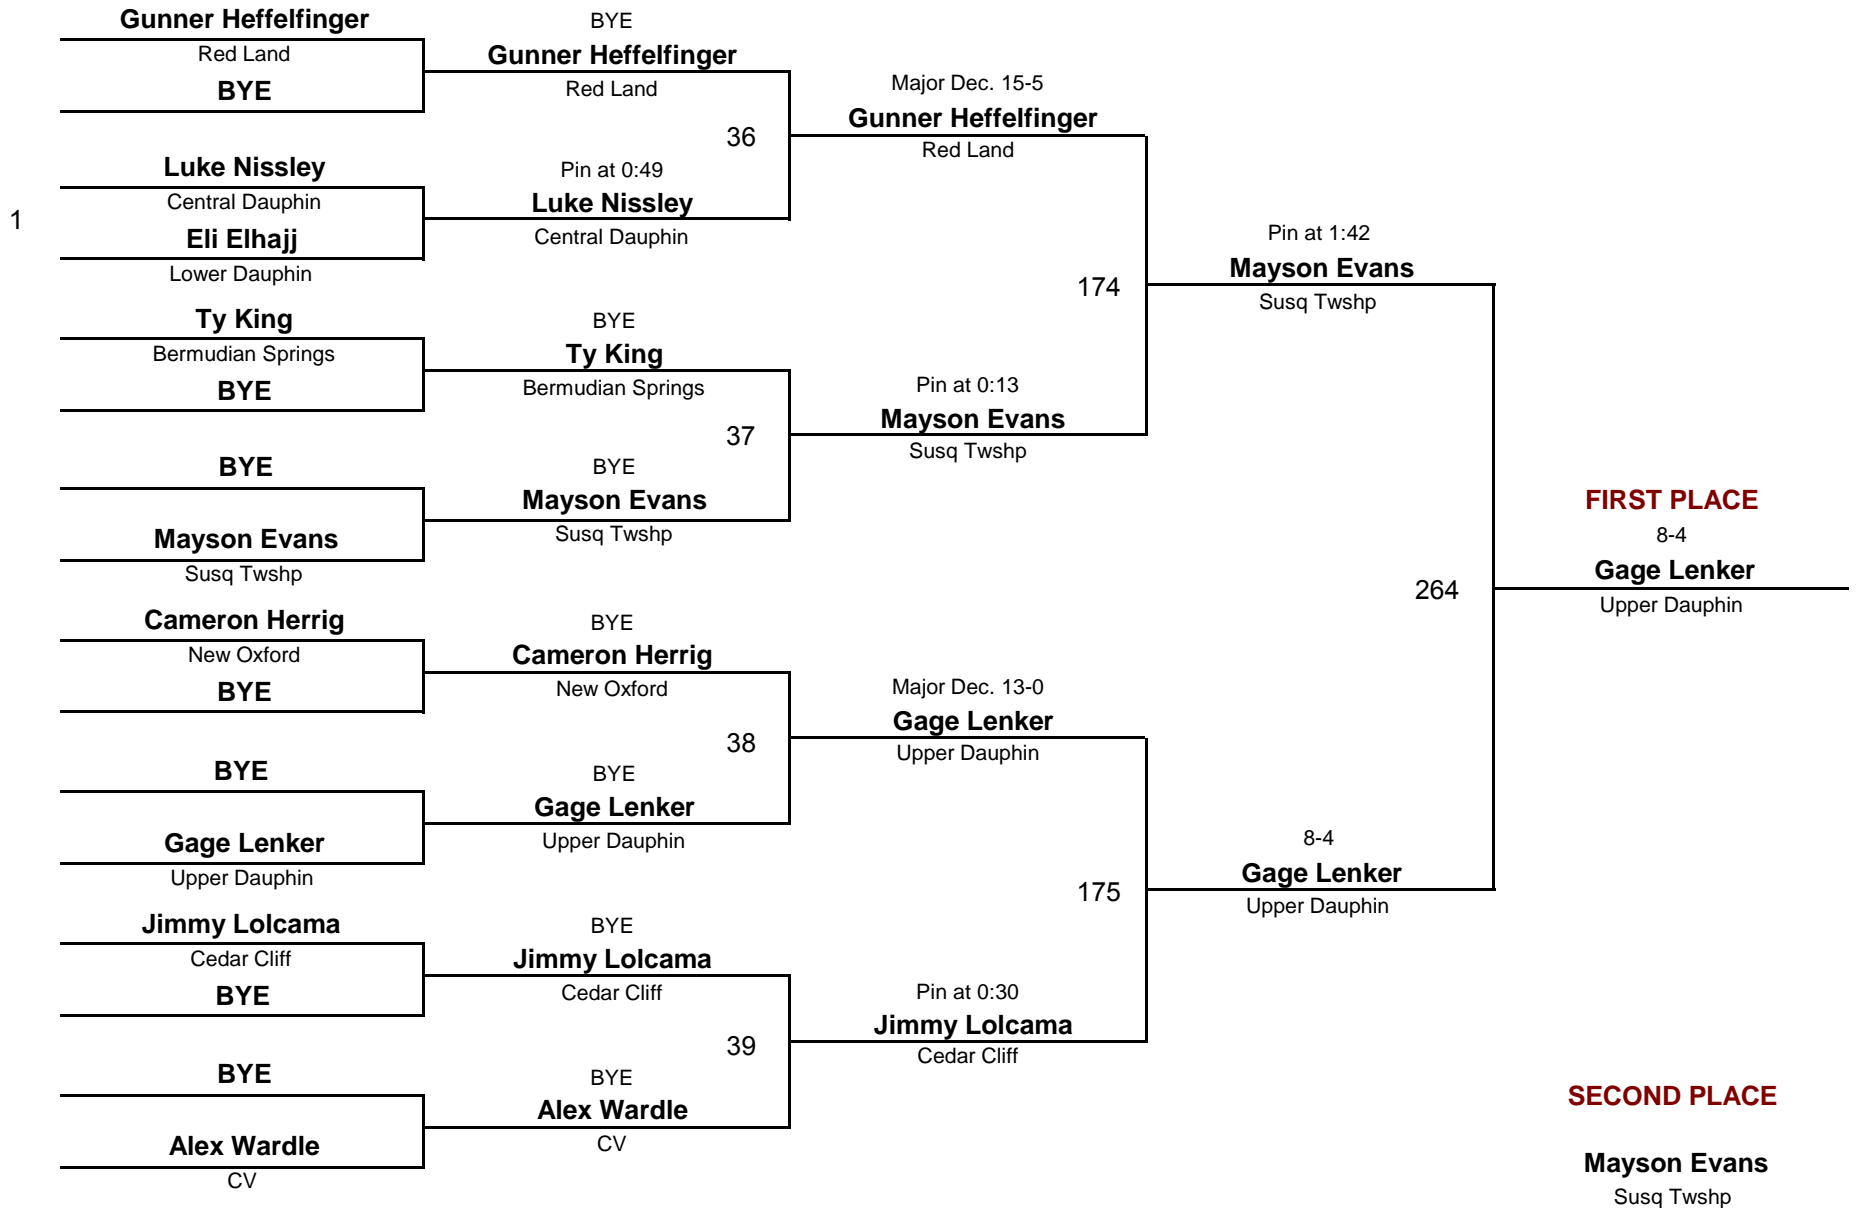

VARSITY

DIVISION

45

WEIGHT

CPWA 2011 Varsity

February 13, 2011

Championship Rounds

VARSITY