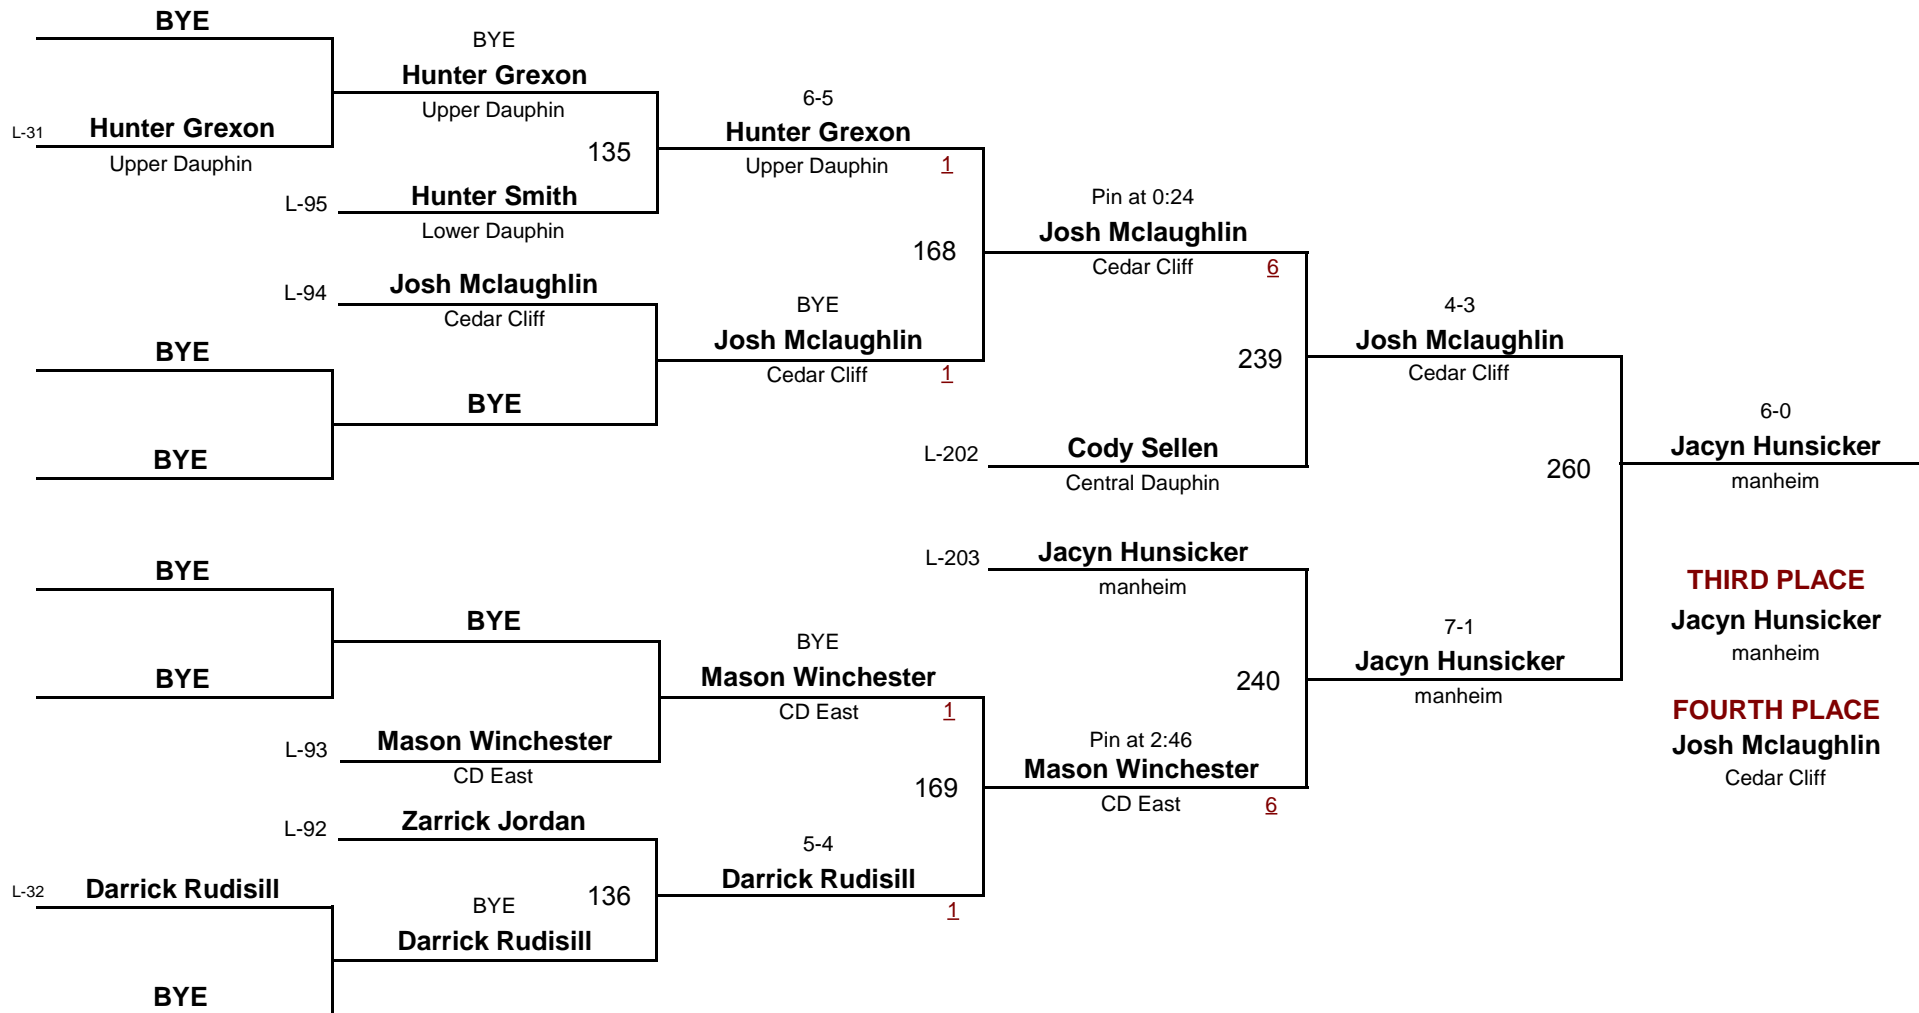

VARSITY

DIVISION

100

WEIGHT

CPWA 2011 Varsity

February 13, 2011

Consolation Rounds