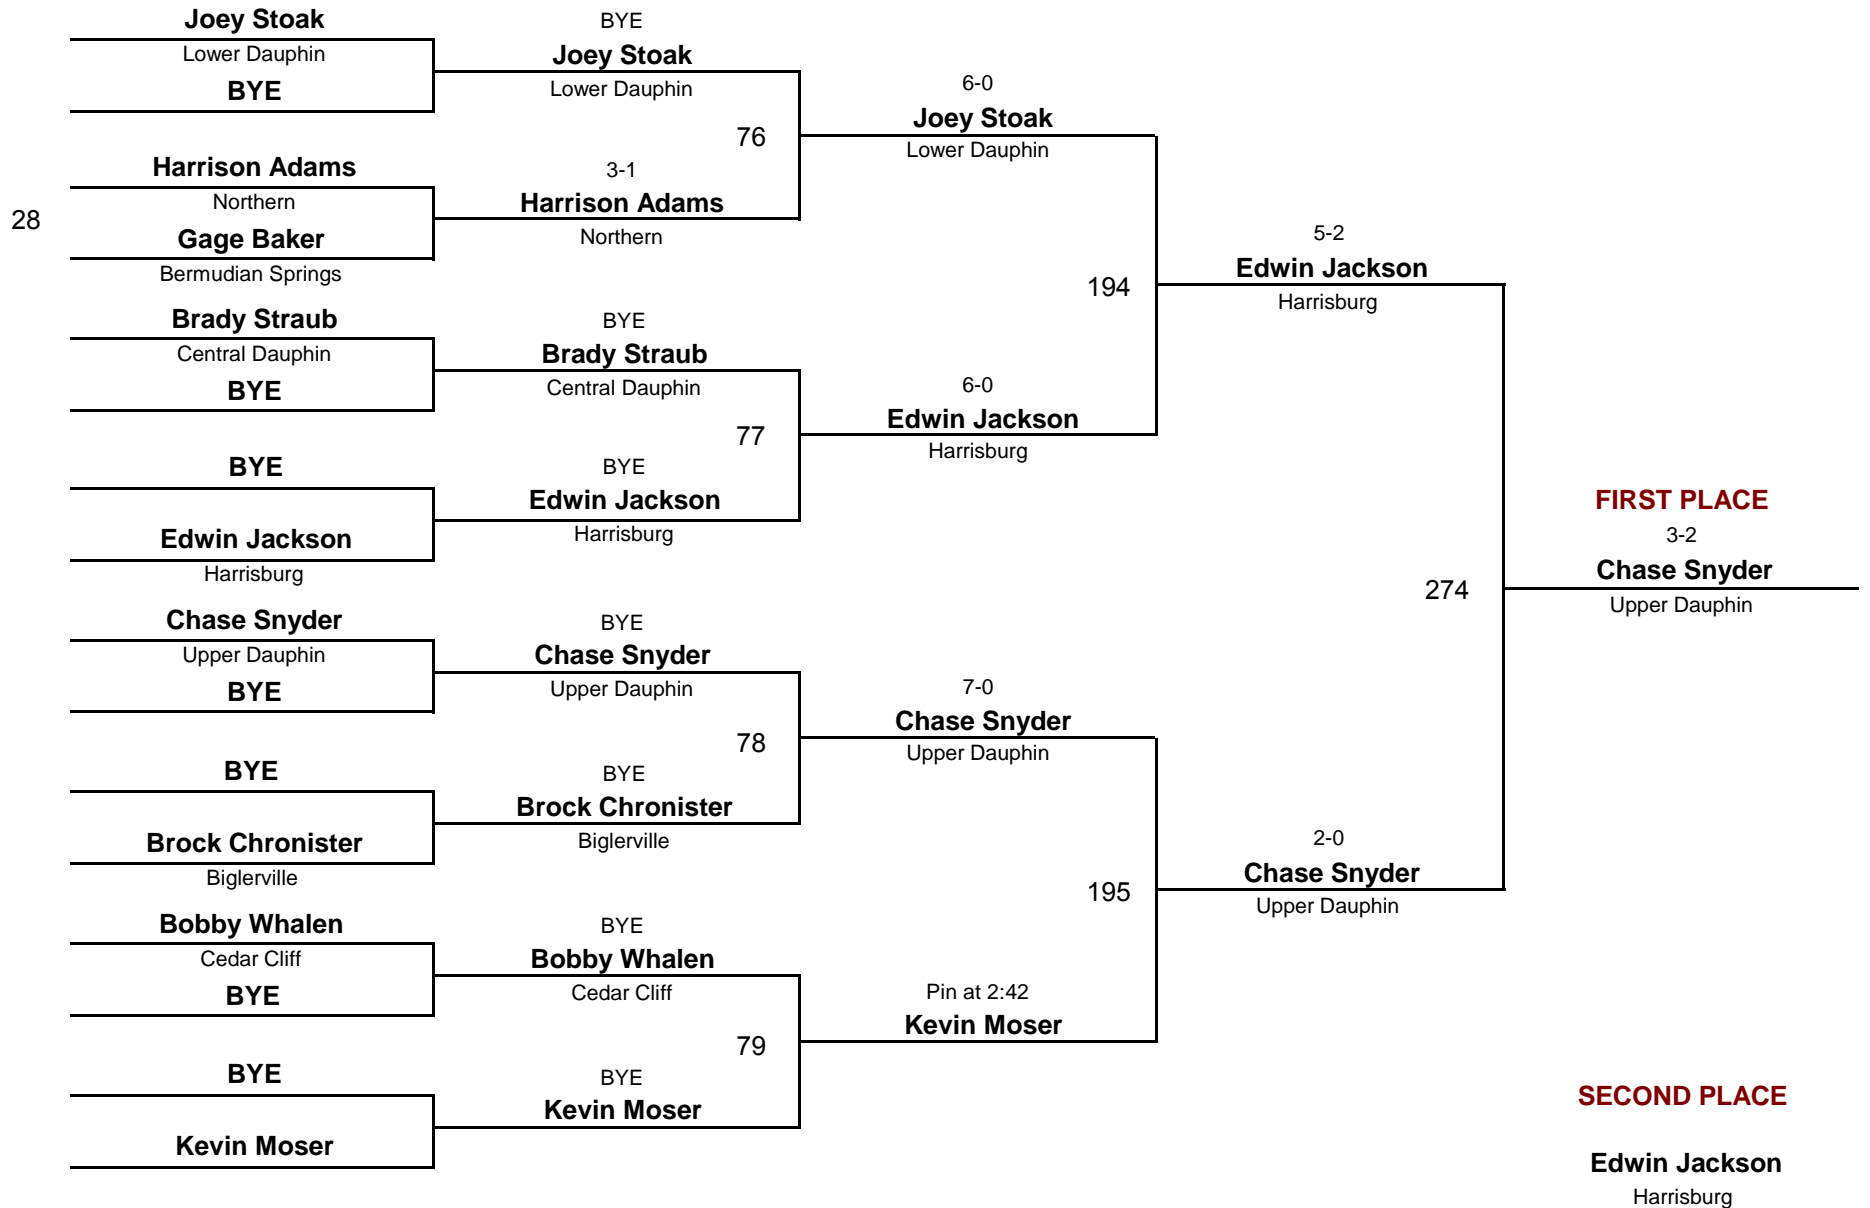

DIVISION

82

WEIGHT

CPWA 2011 Varsity

February 13, 2011

Championship Rounds

VARSITY

DIVISION