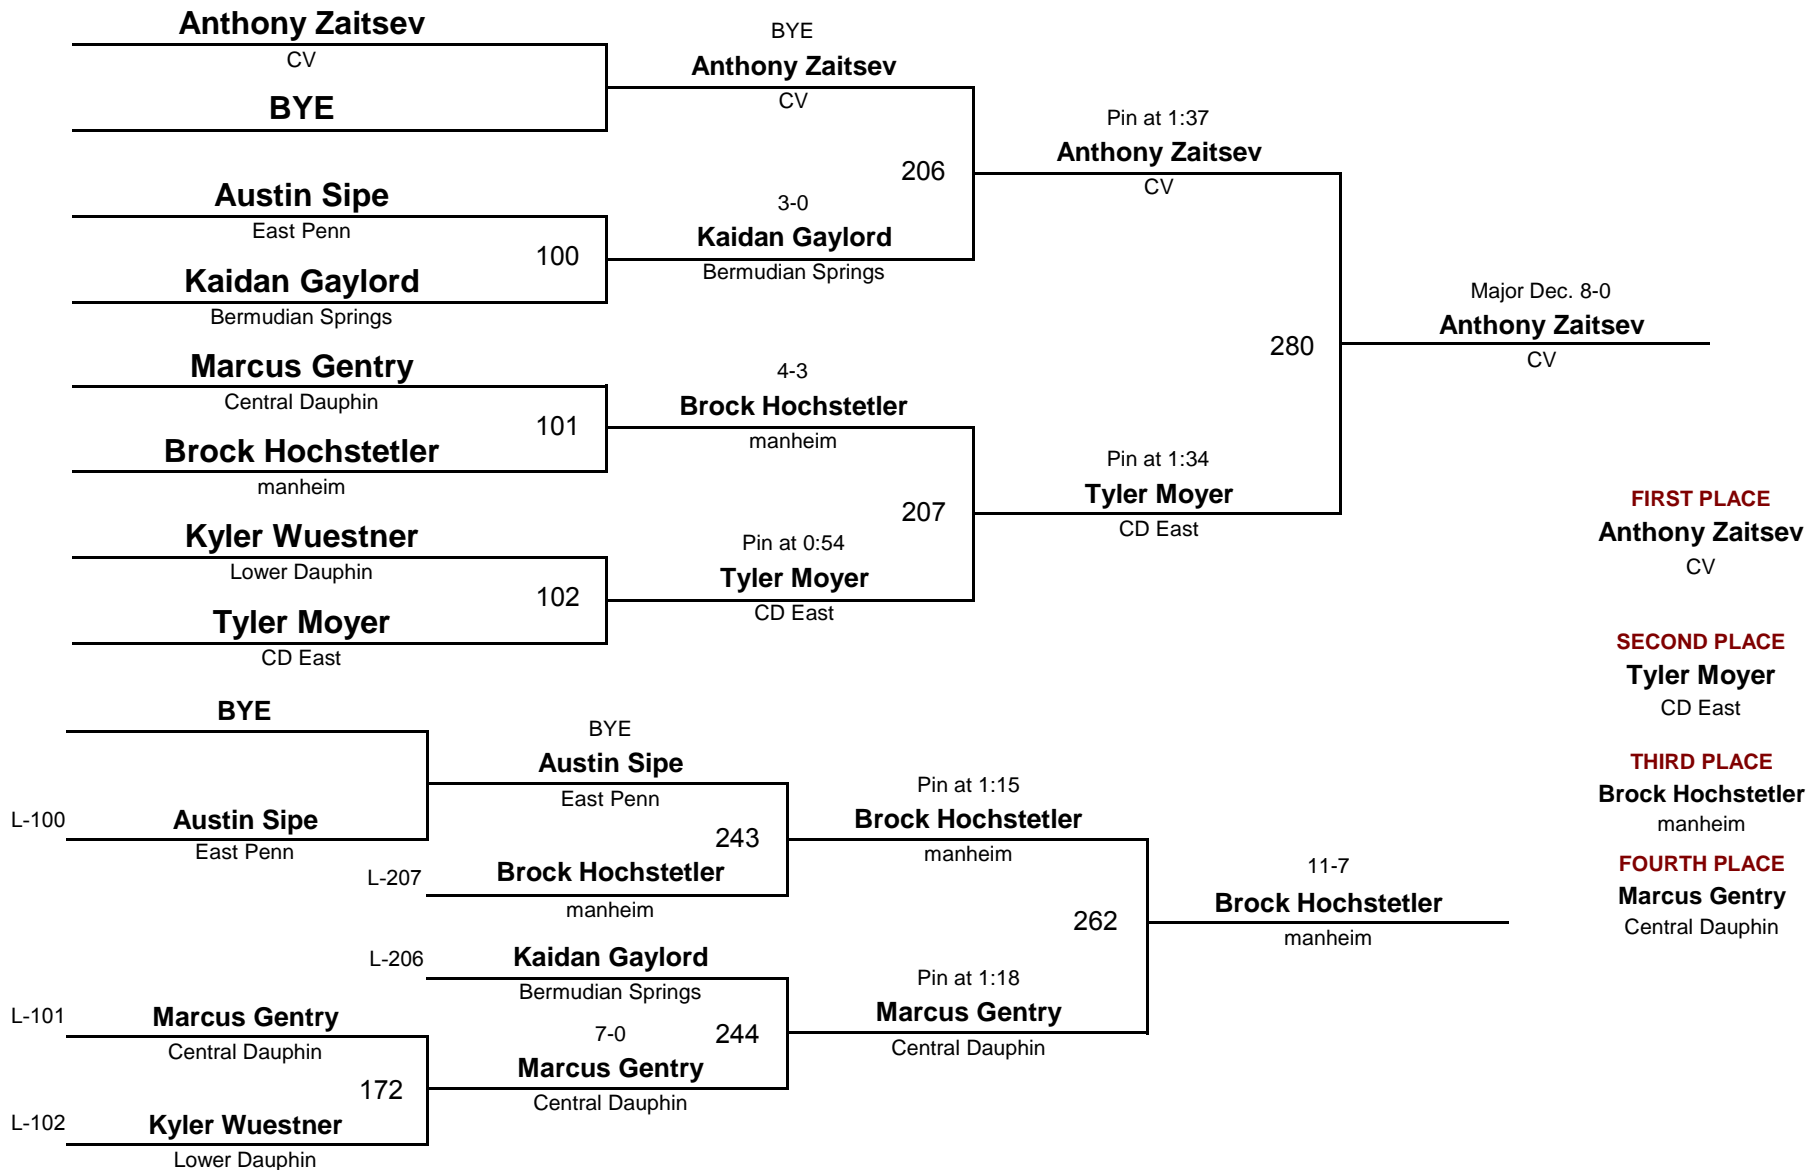

VARSITY

120

DIVISION

WEIGHT

CPWA 2011 Varsity

February 13, 2011