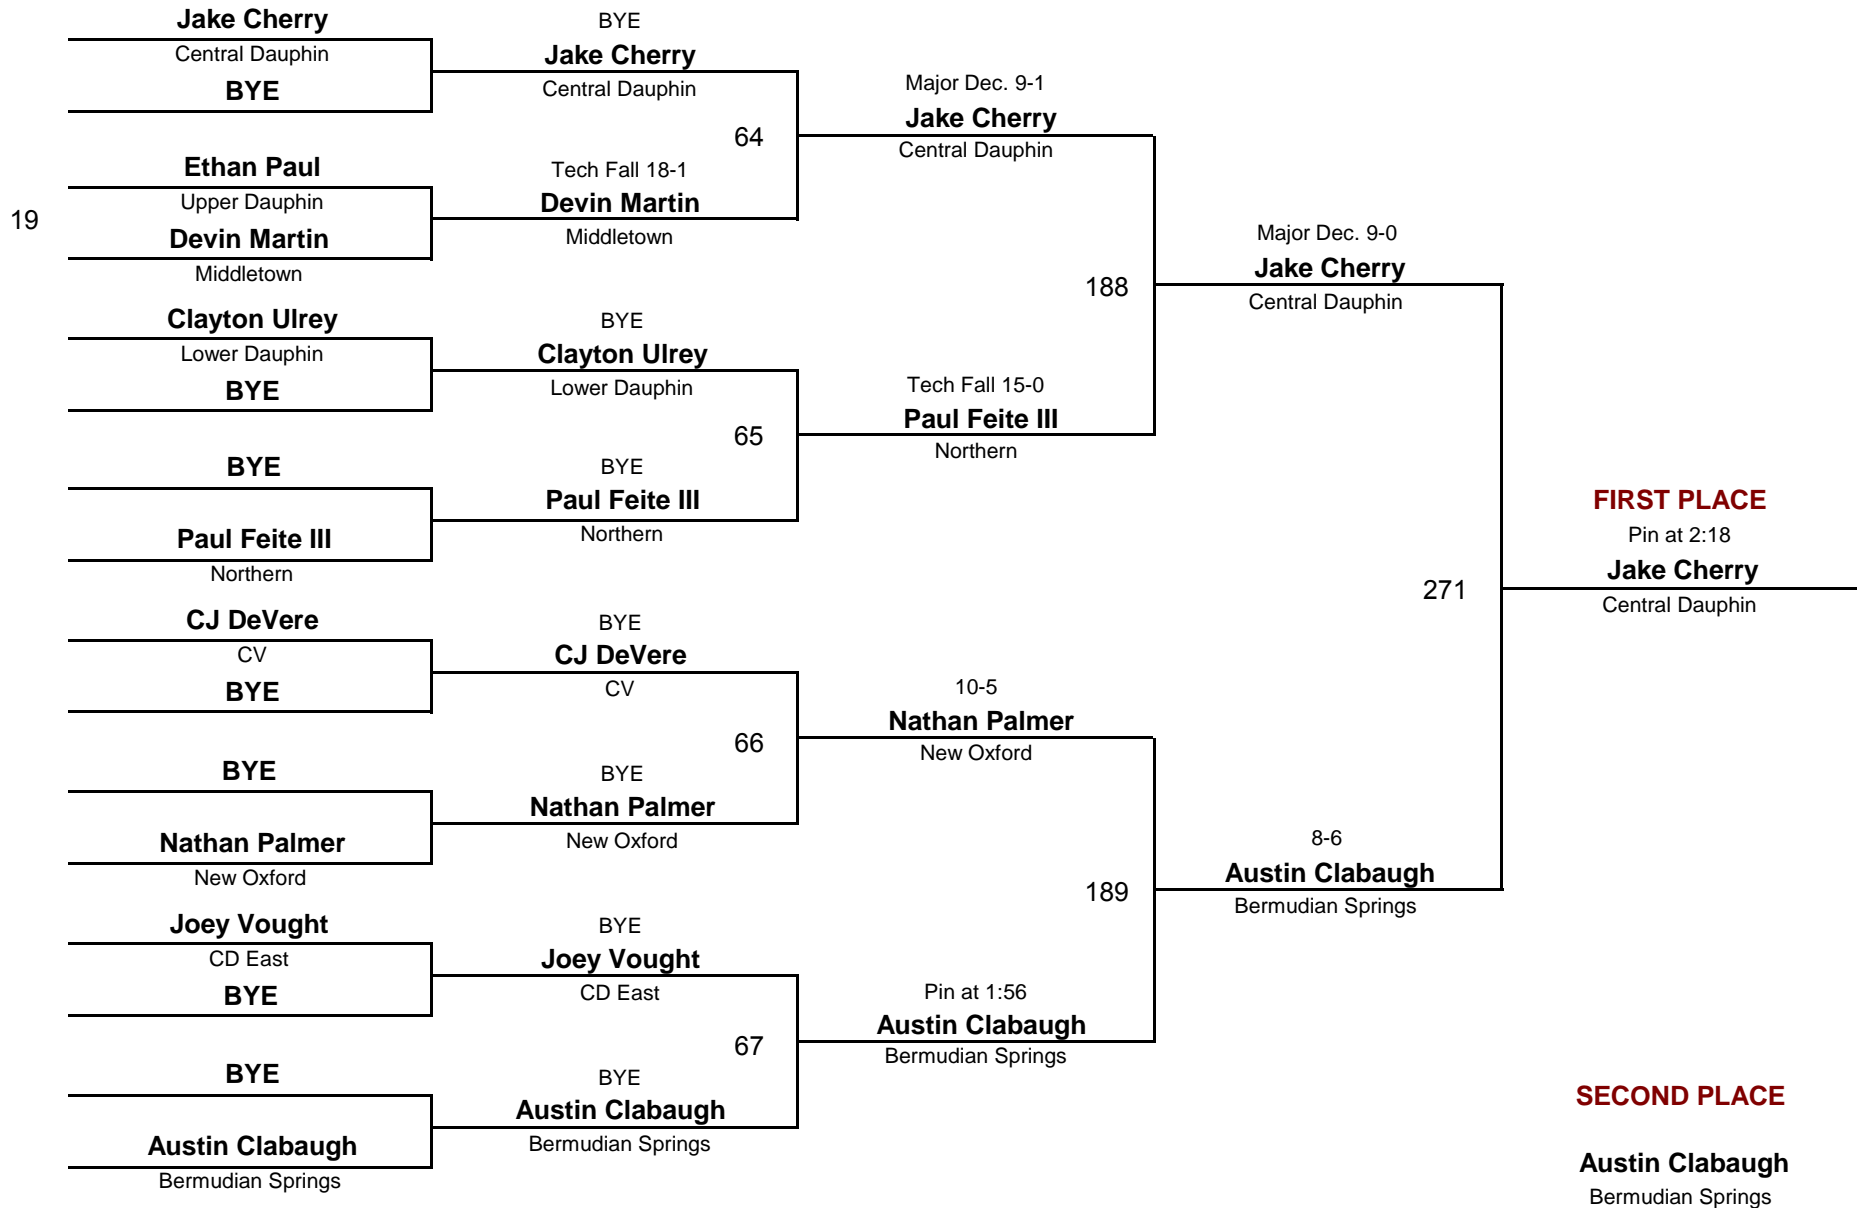

VARSITY

DIVISION

71

WEIGHT

CPWA 2011 Varsity

February 13, 2011

Championship Rounds