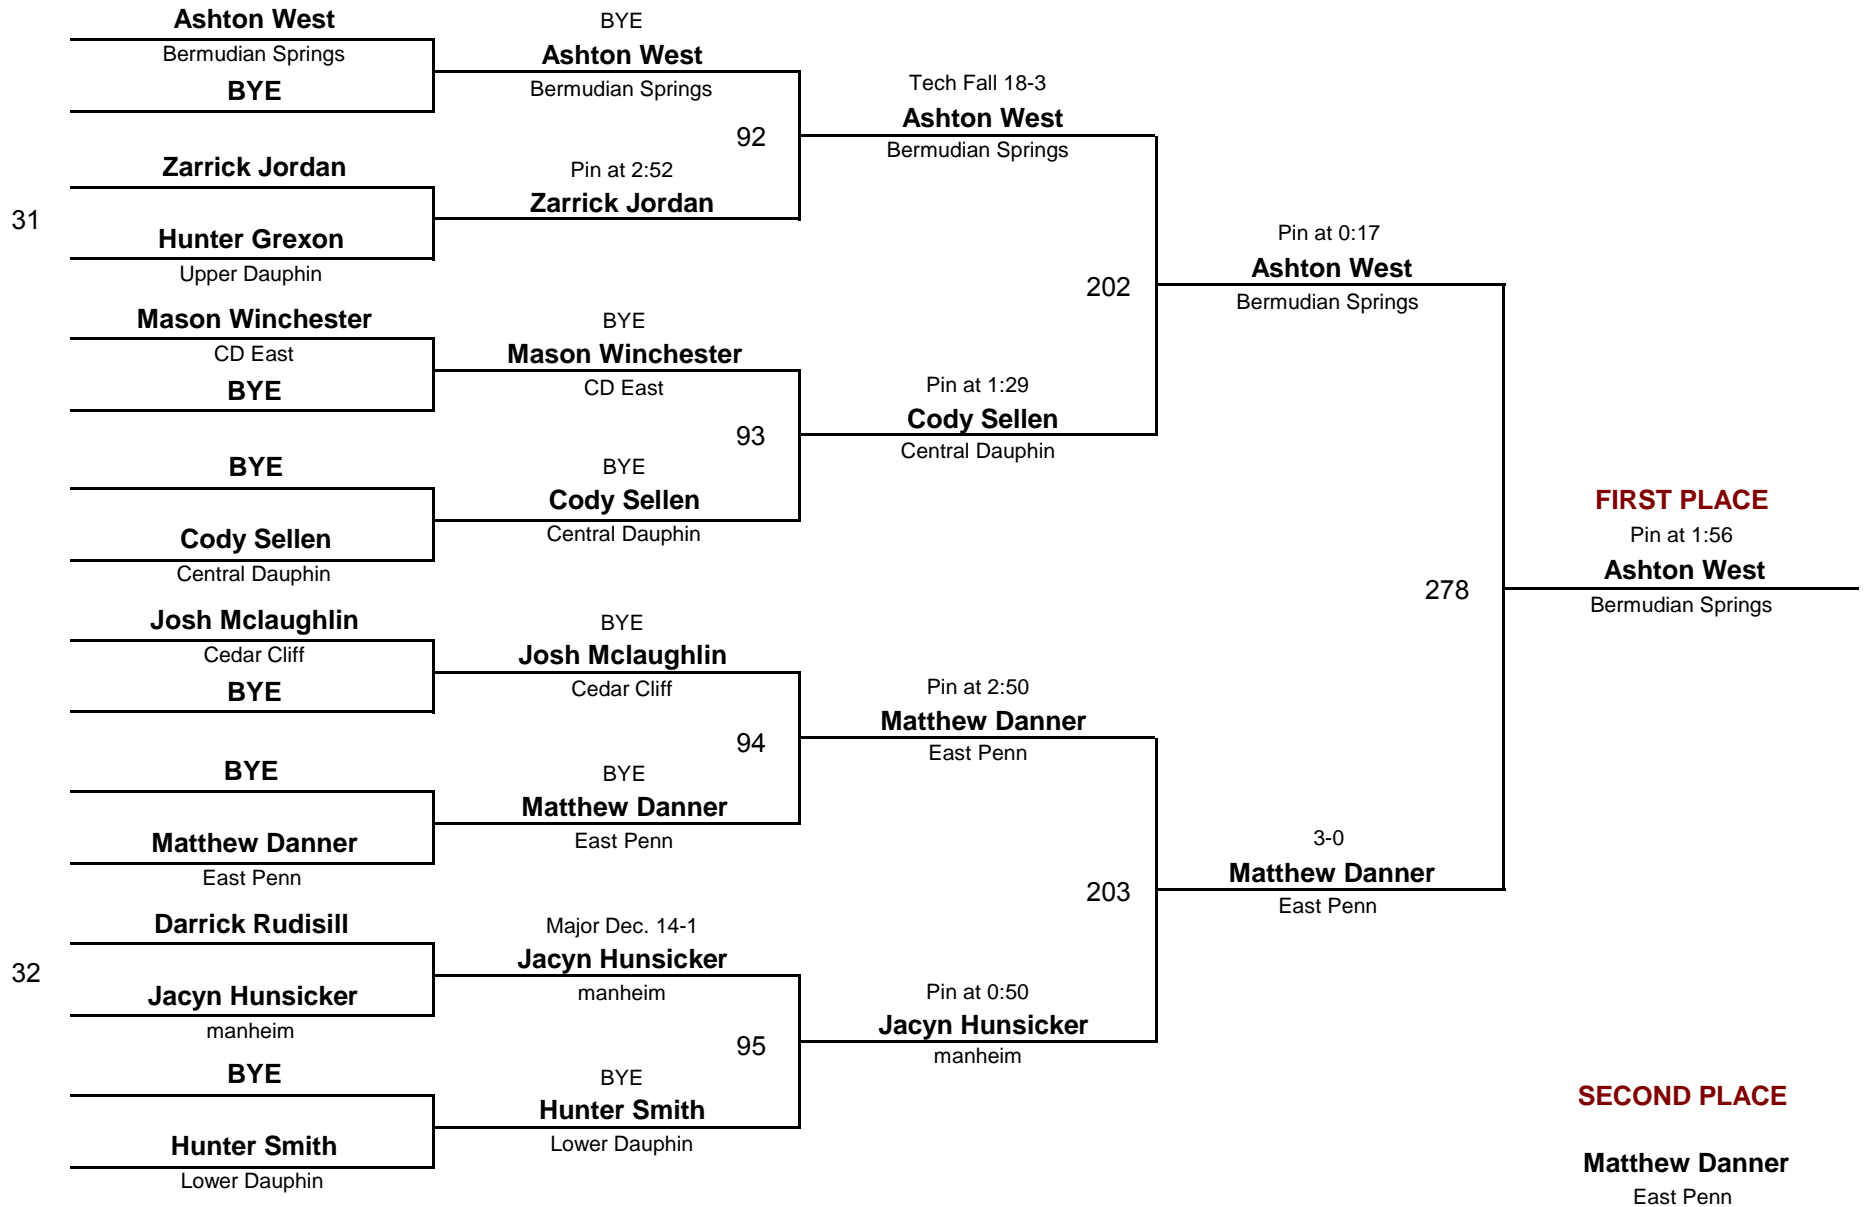

DIVISION

100

WEIGHT

CPWA 2011 Varsity

February 13, 2011

Championship Rounds

VARSITY

DIVISION