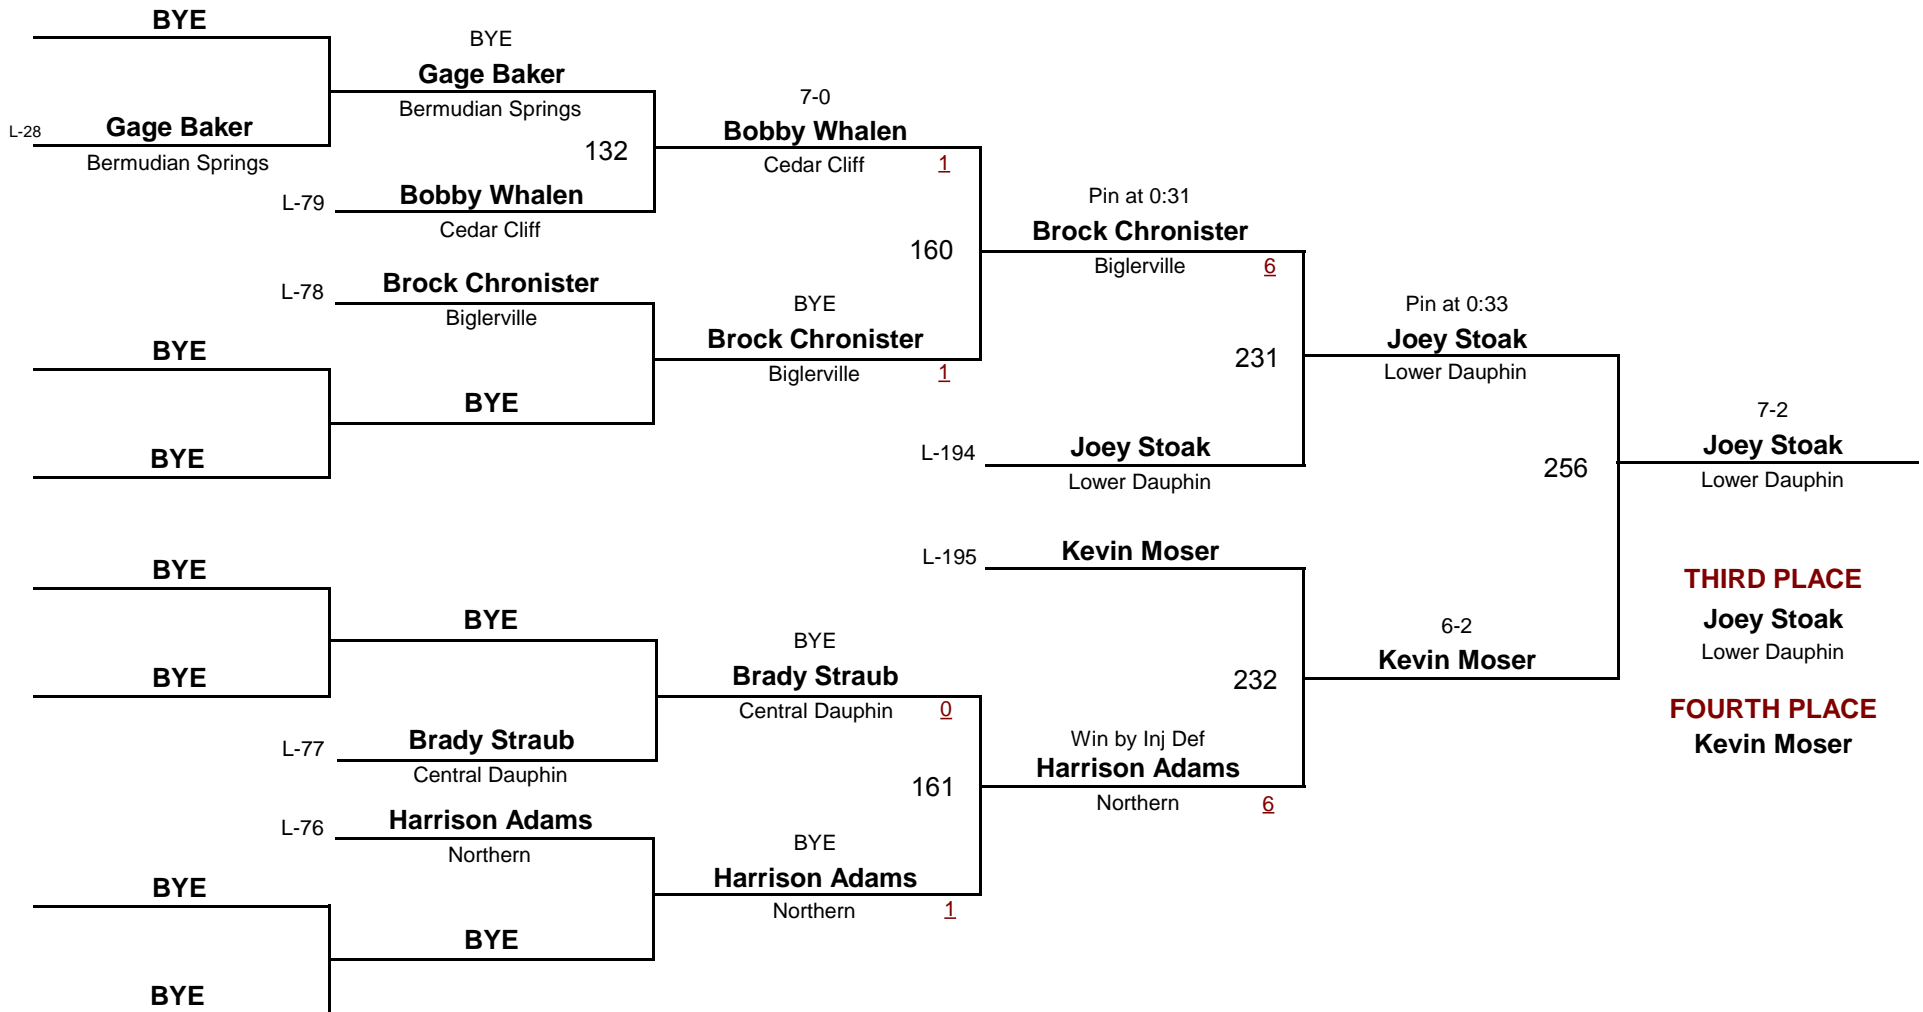

VARSITY

DIVISION

82

WEIGHT

CPWA 2011 Varsity

February 13, 2011

Consolation Rounds