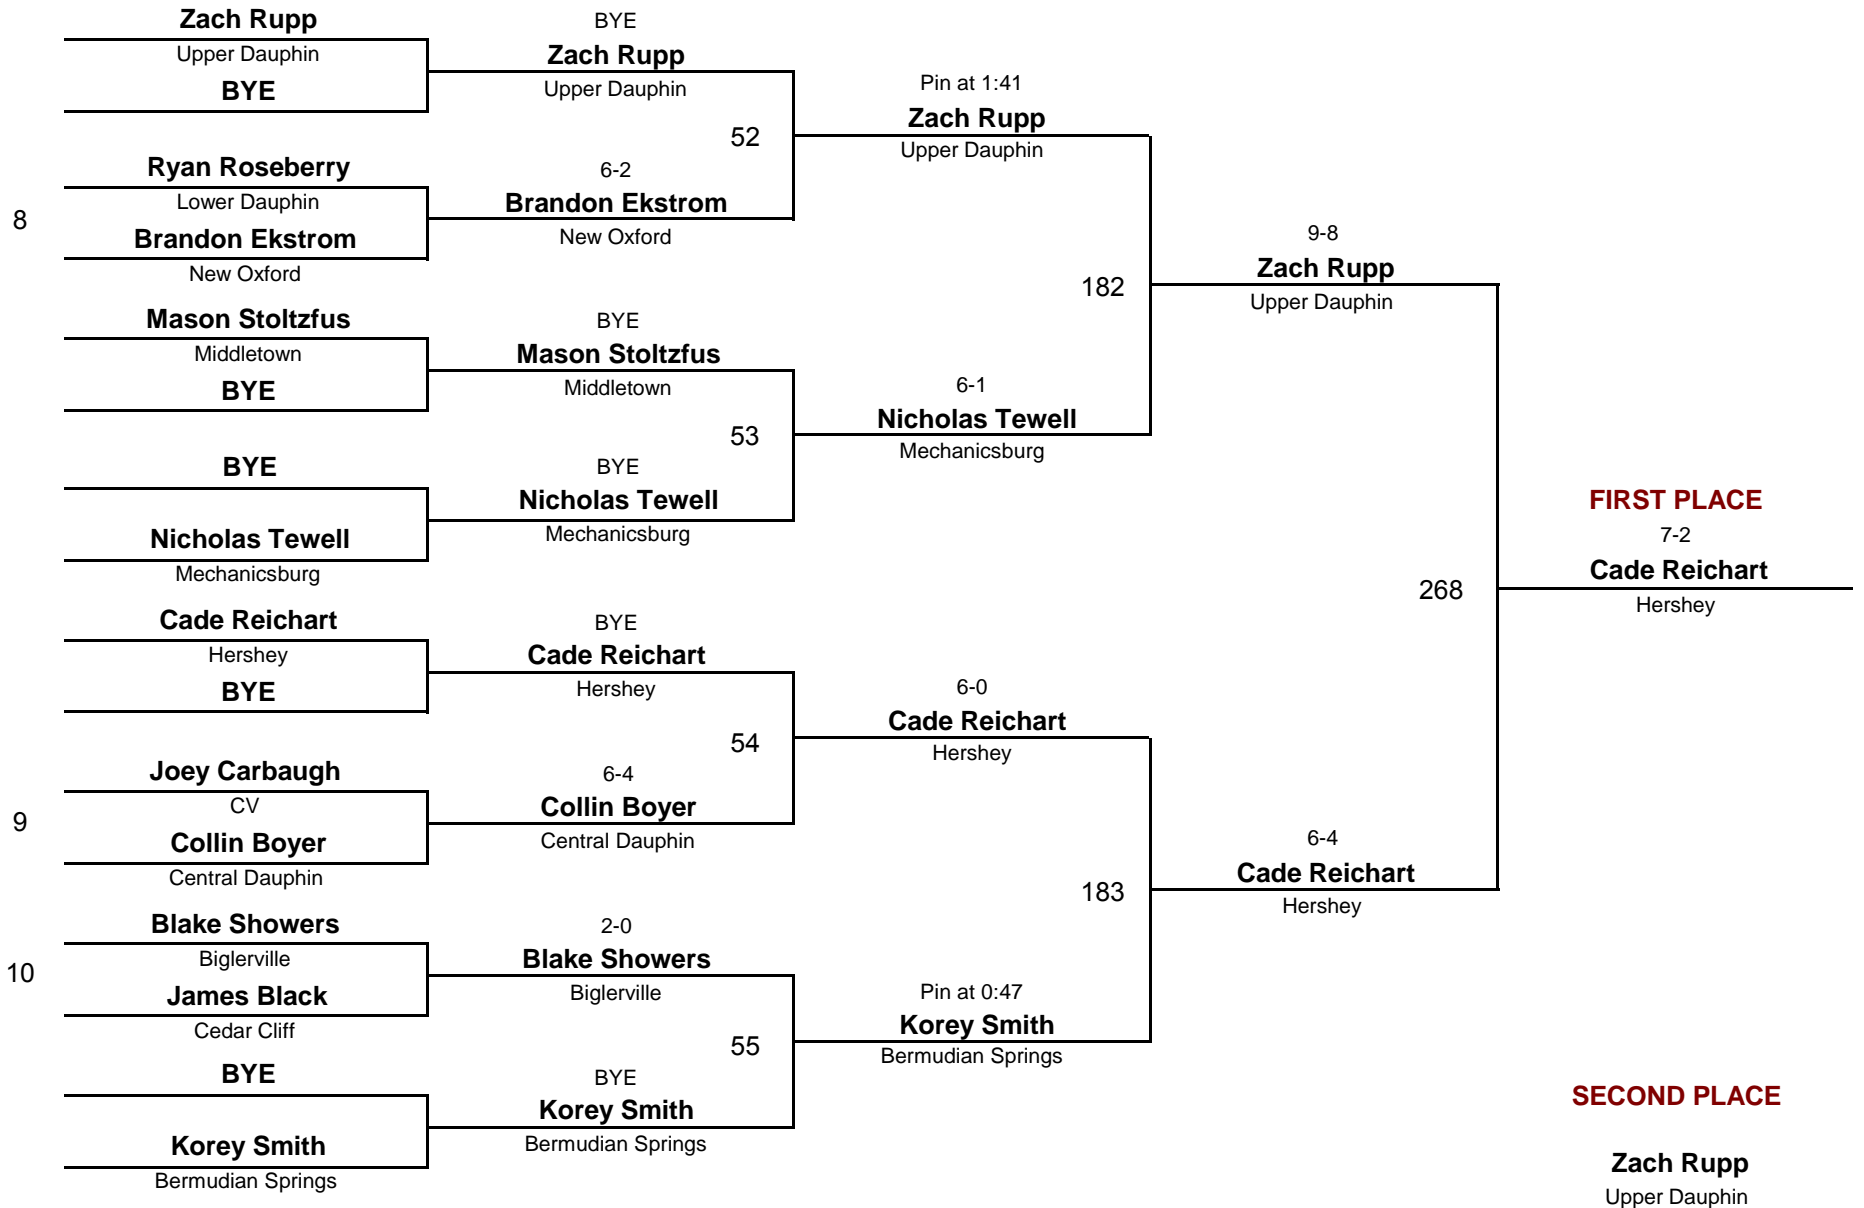

February 13, 2011

VARSITY

DIVISION

59

WEIGHT

CPWA 2011 Varsity

February 13, 2011

Championship Rounds