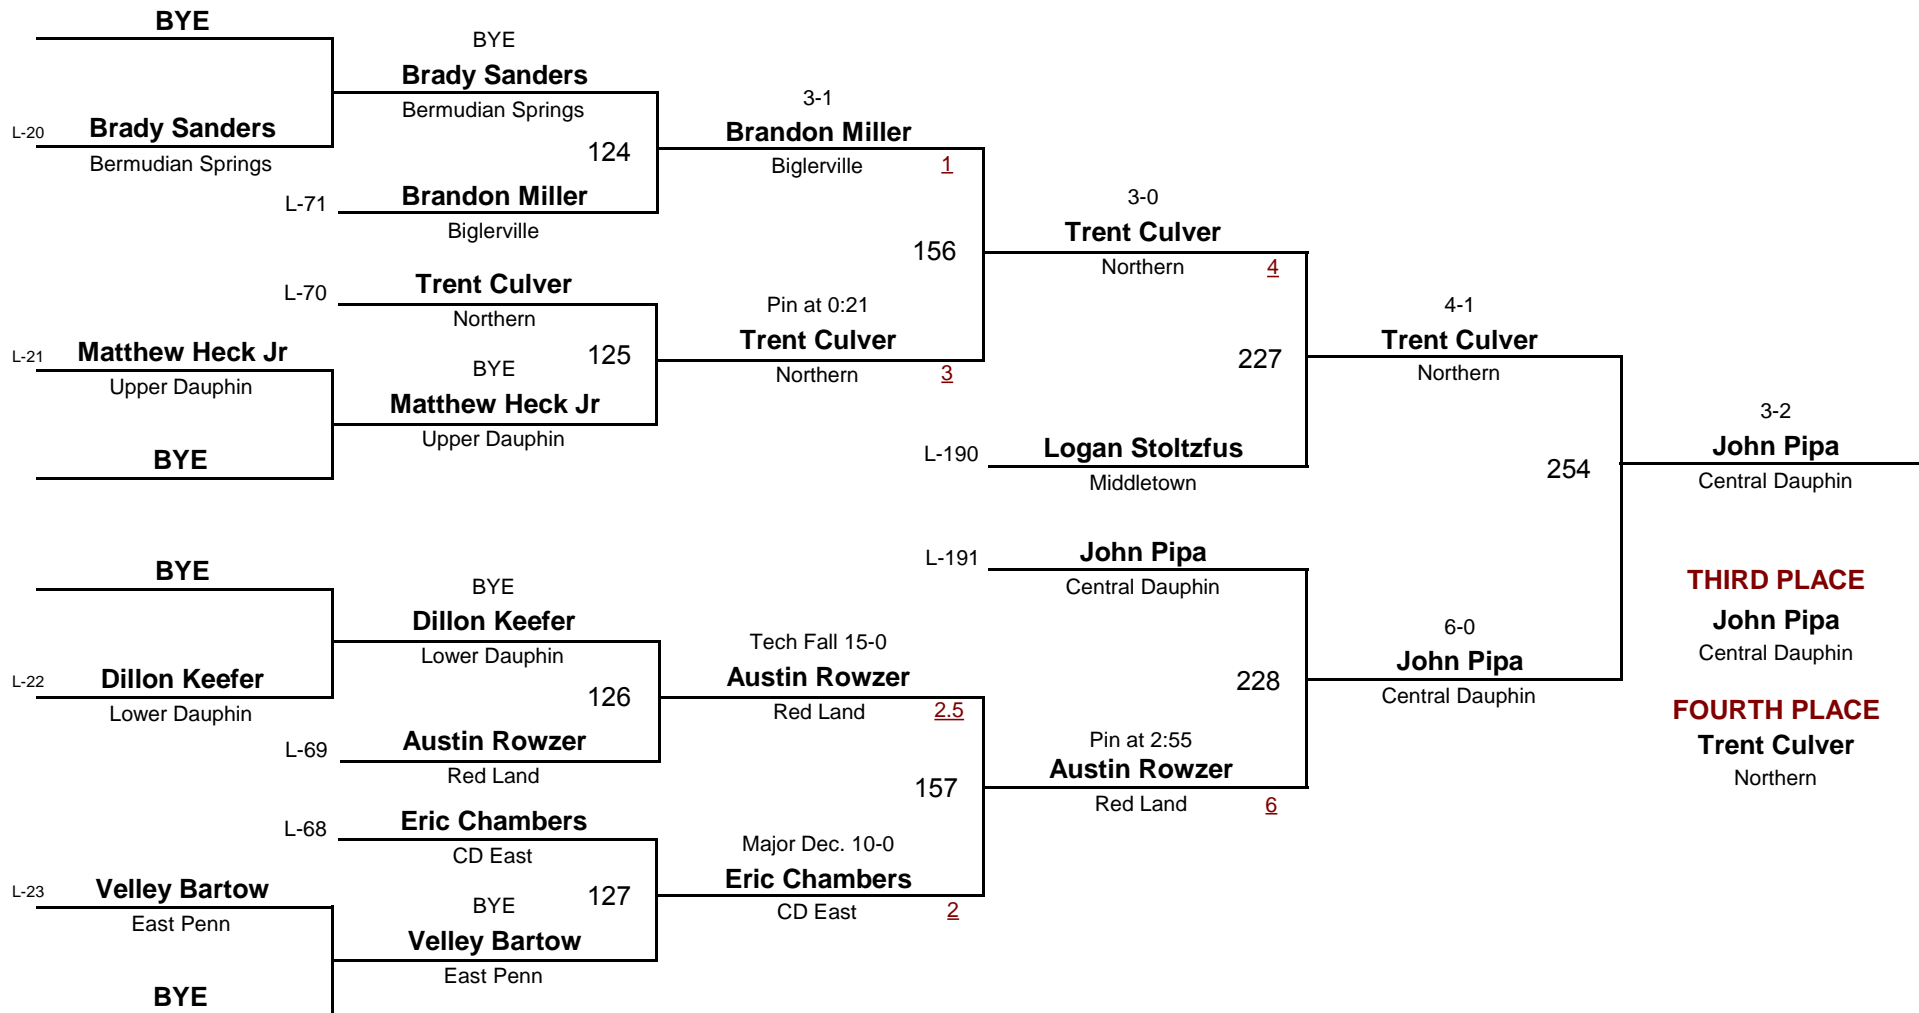

VARSITY

DIVISION

74

WEIGHT

CPWA 2011 Varsity

February 13, 2011

Consolation Rounds