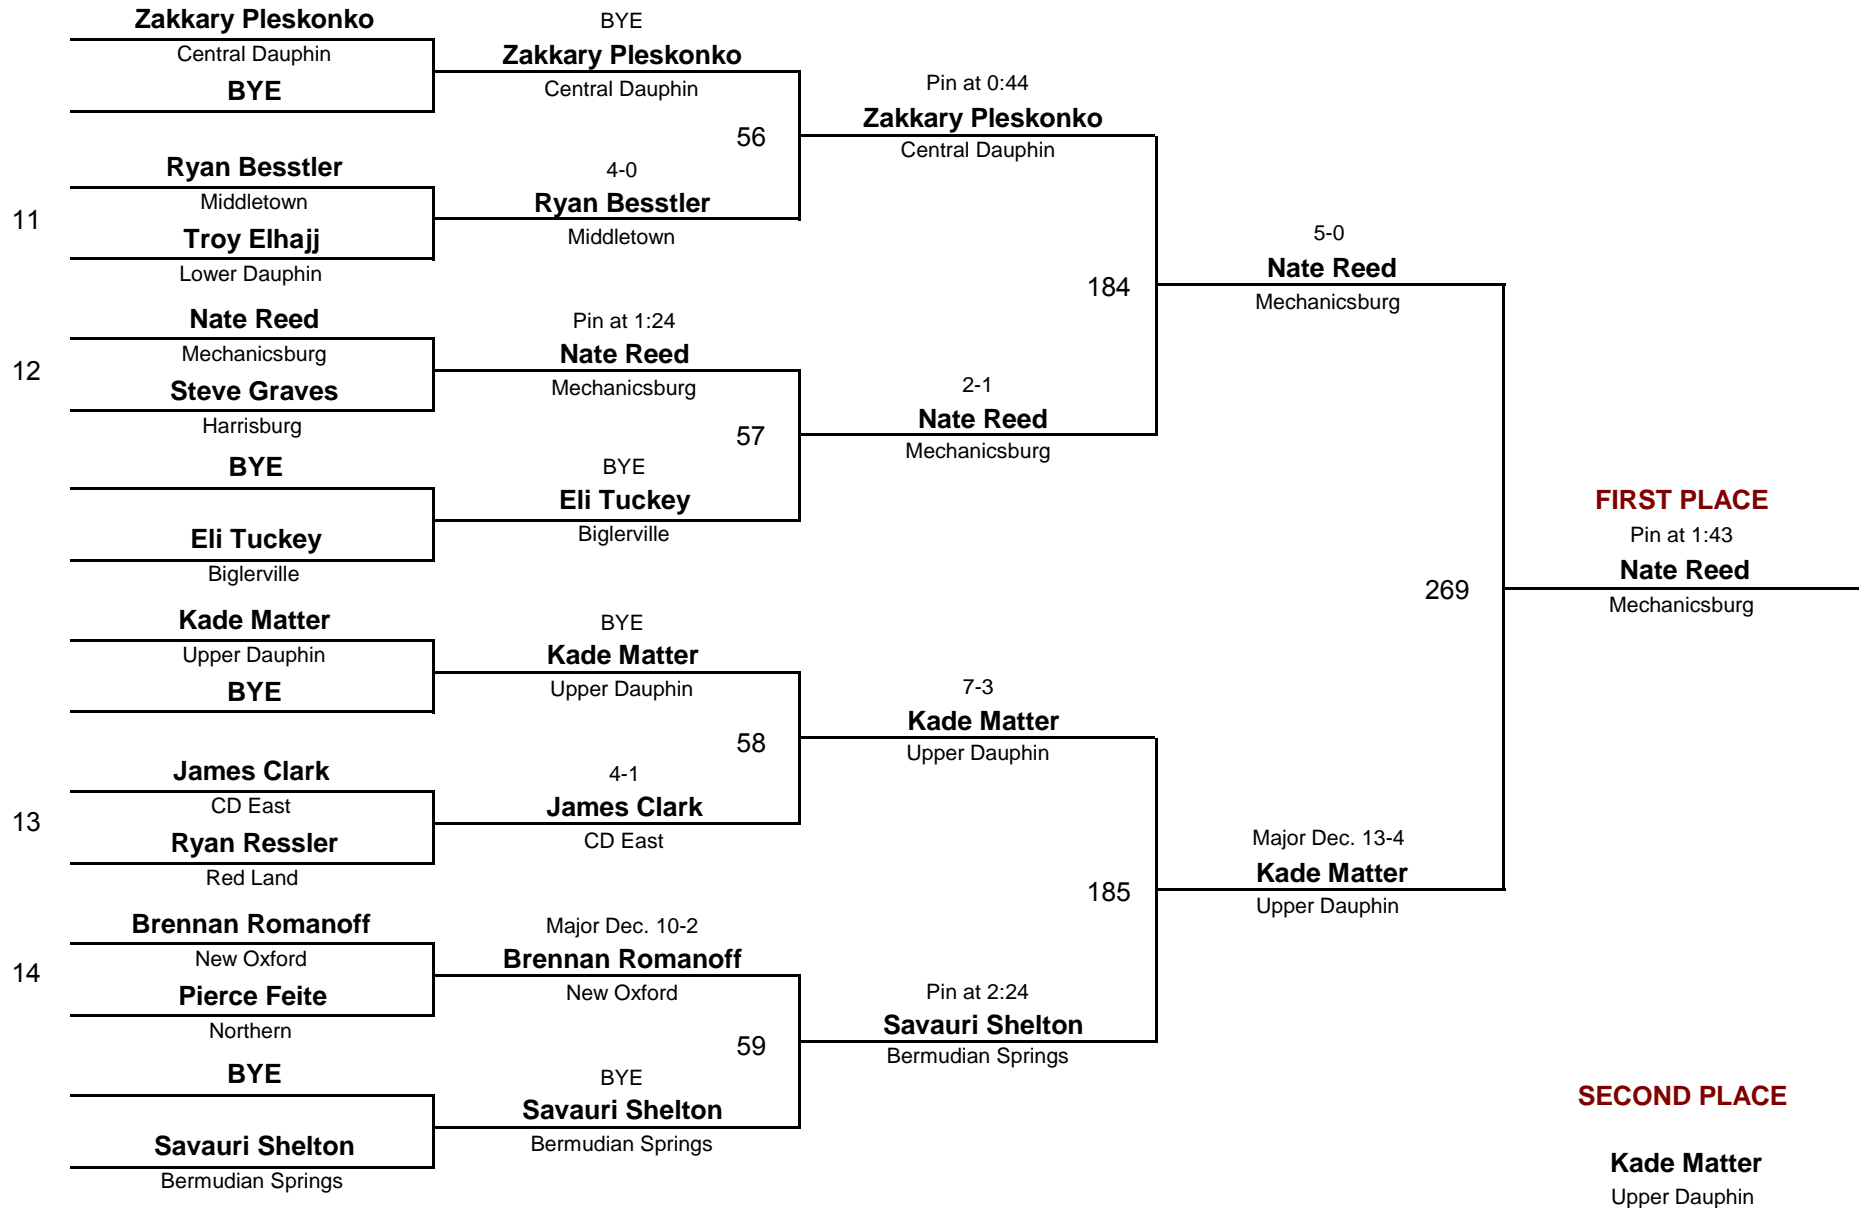

VARSITY

DIVISION

63

WEIGHT

CPWA 2011 Varsity

February 13, 2011

Championship Rounds

VARSITY