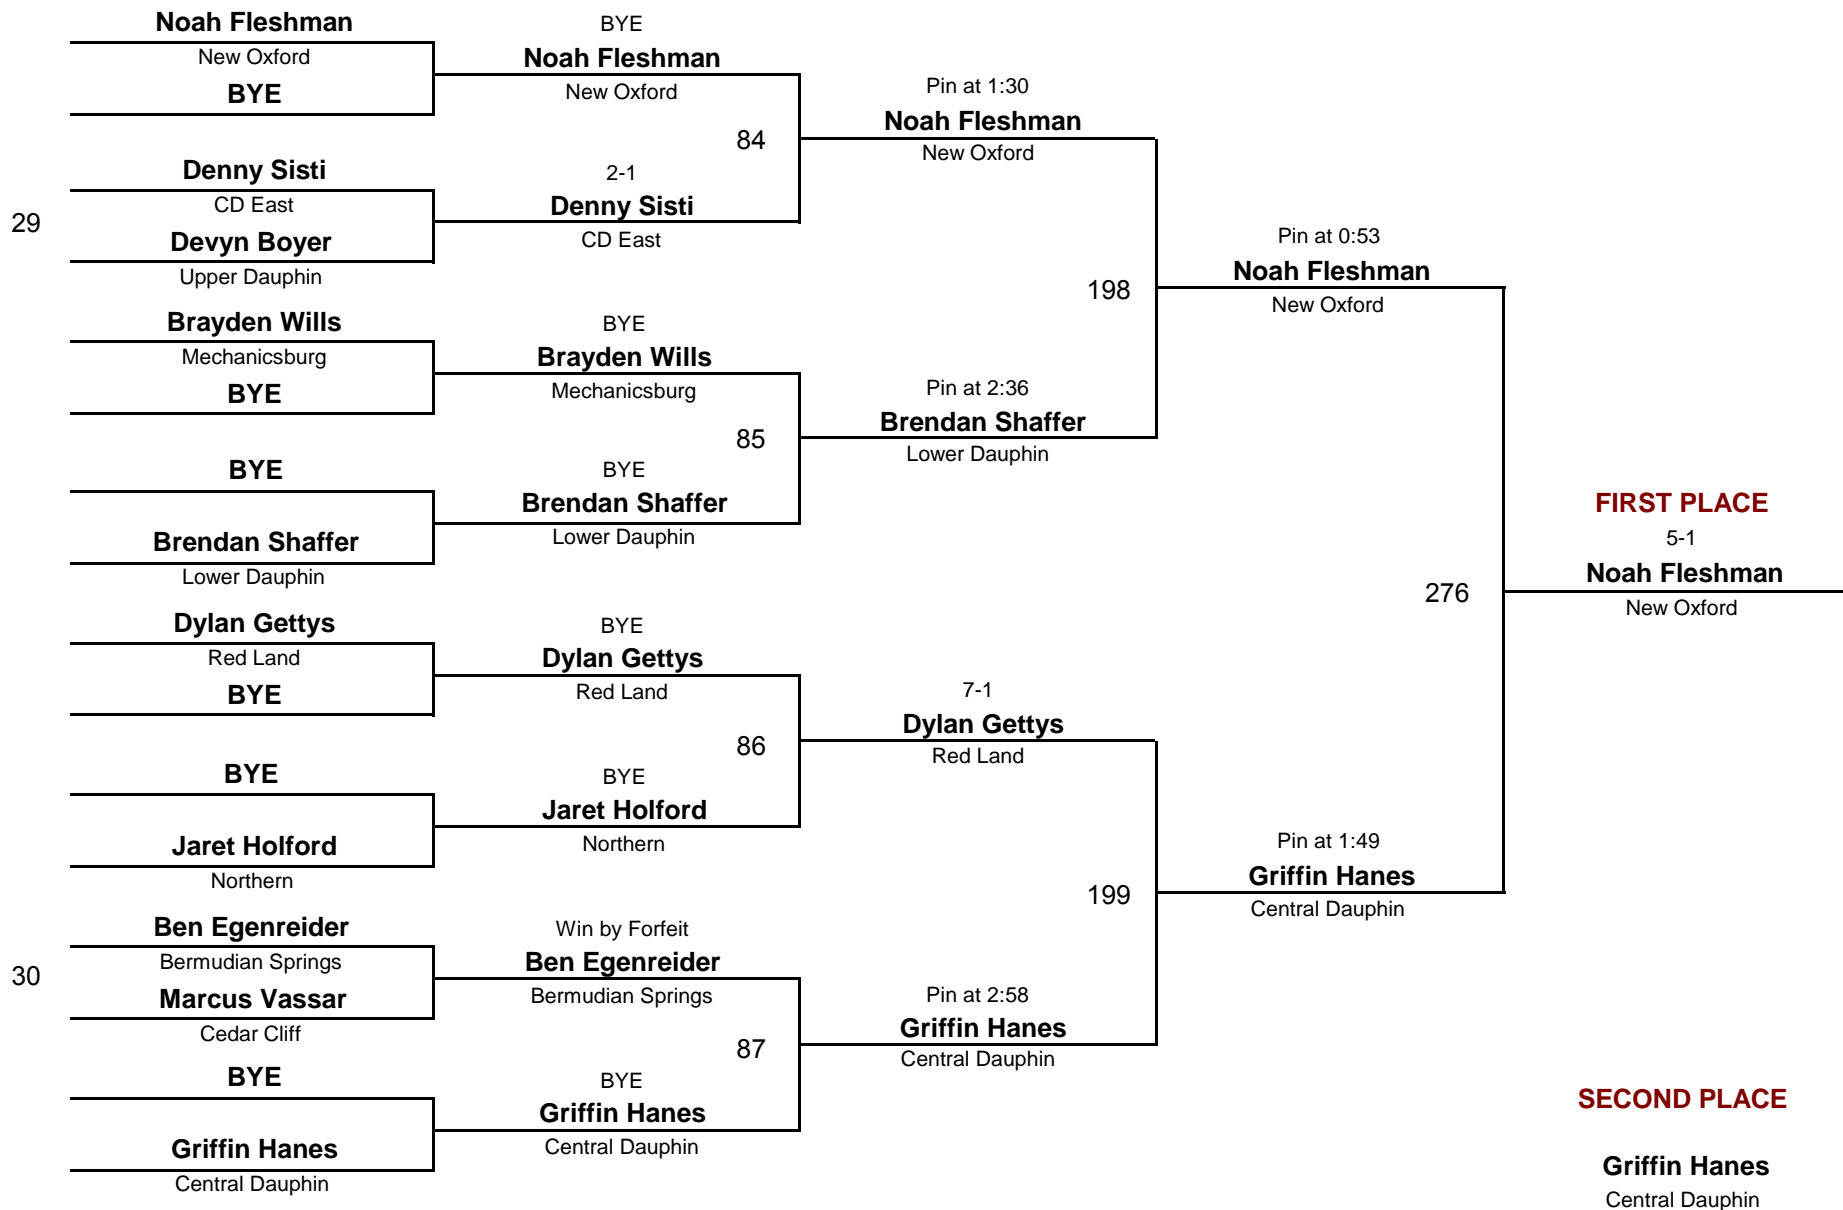

VARSITY

DIVISION

90

WEIGHT

CPWA 2011 Varsity

February 13, 2011

Championship Rounds