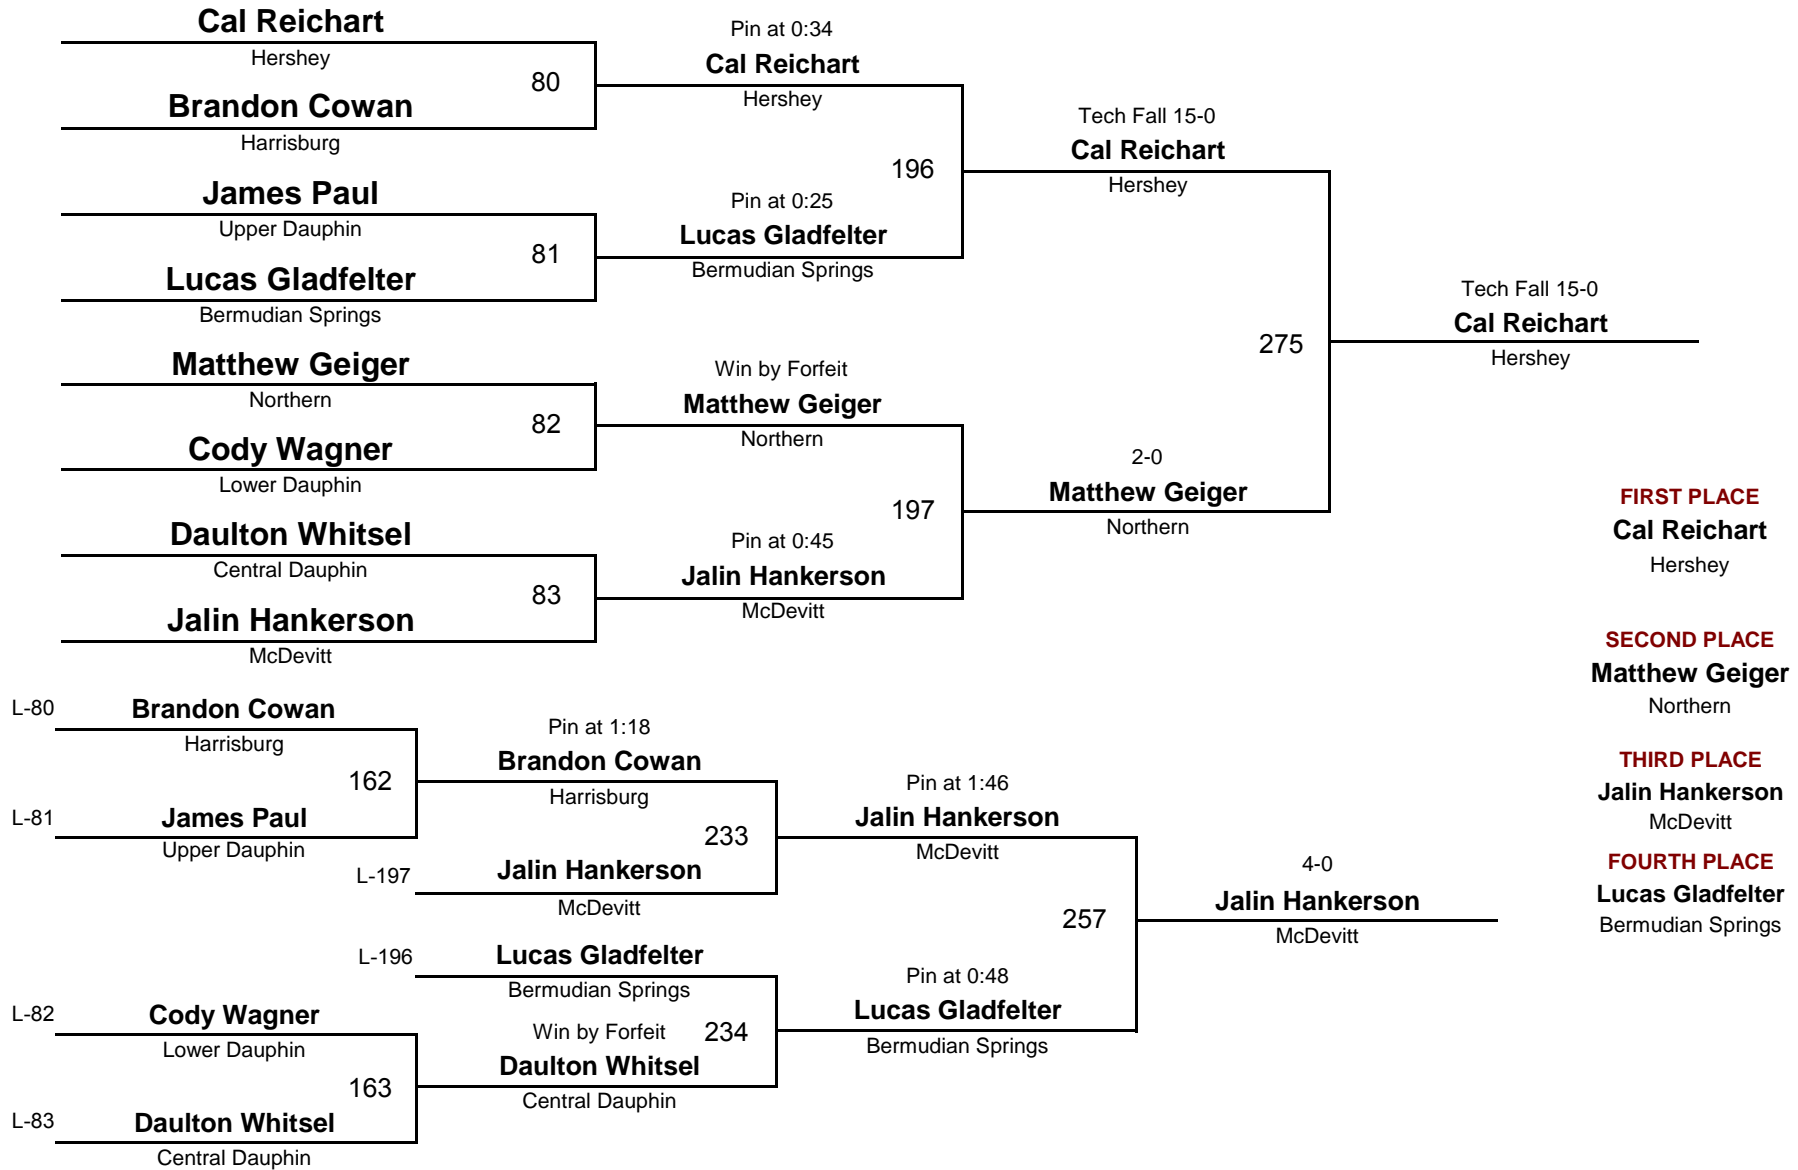

VARSITY

DIVISION

86

WEIGHT

CPWA 2011 Varsity

February 13, 2011