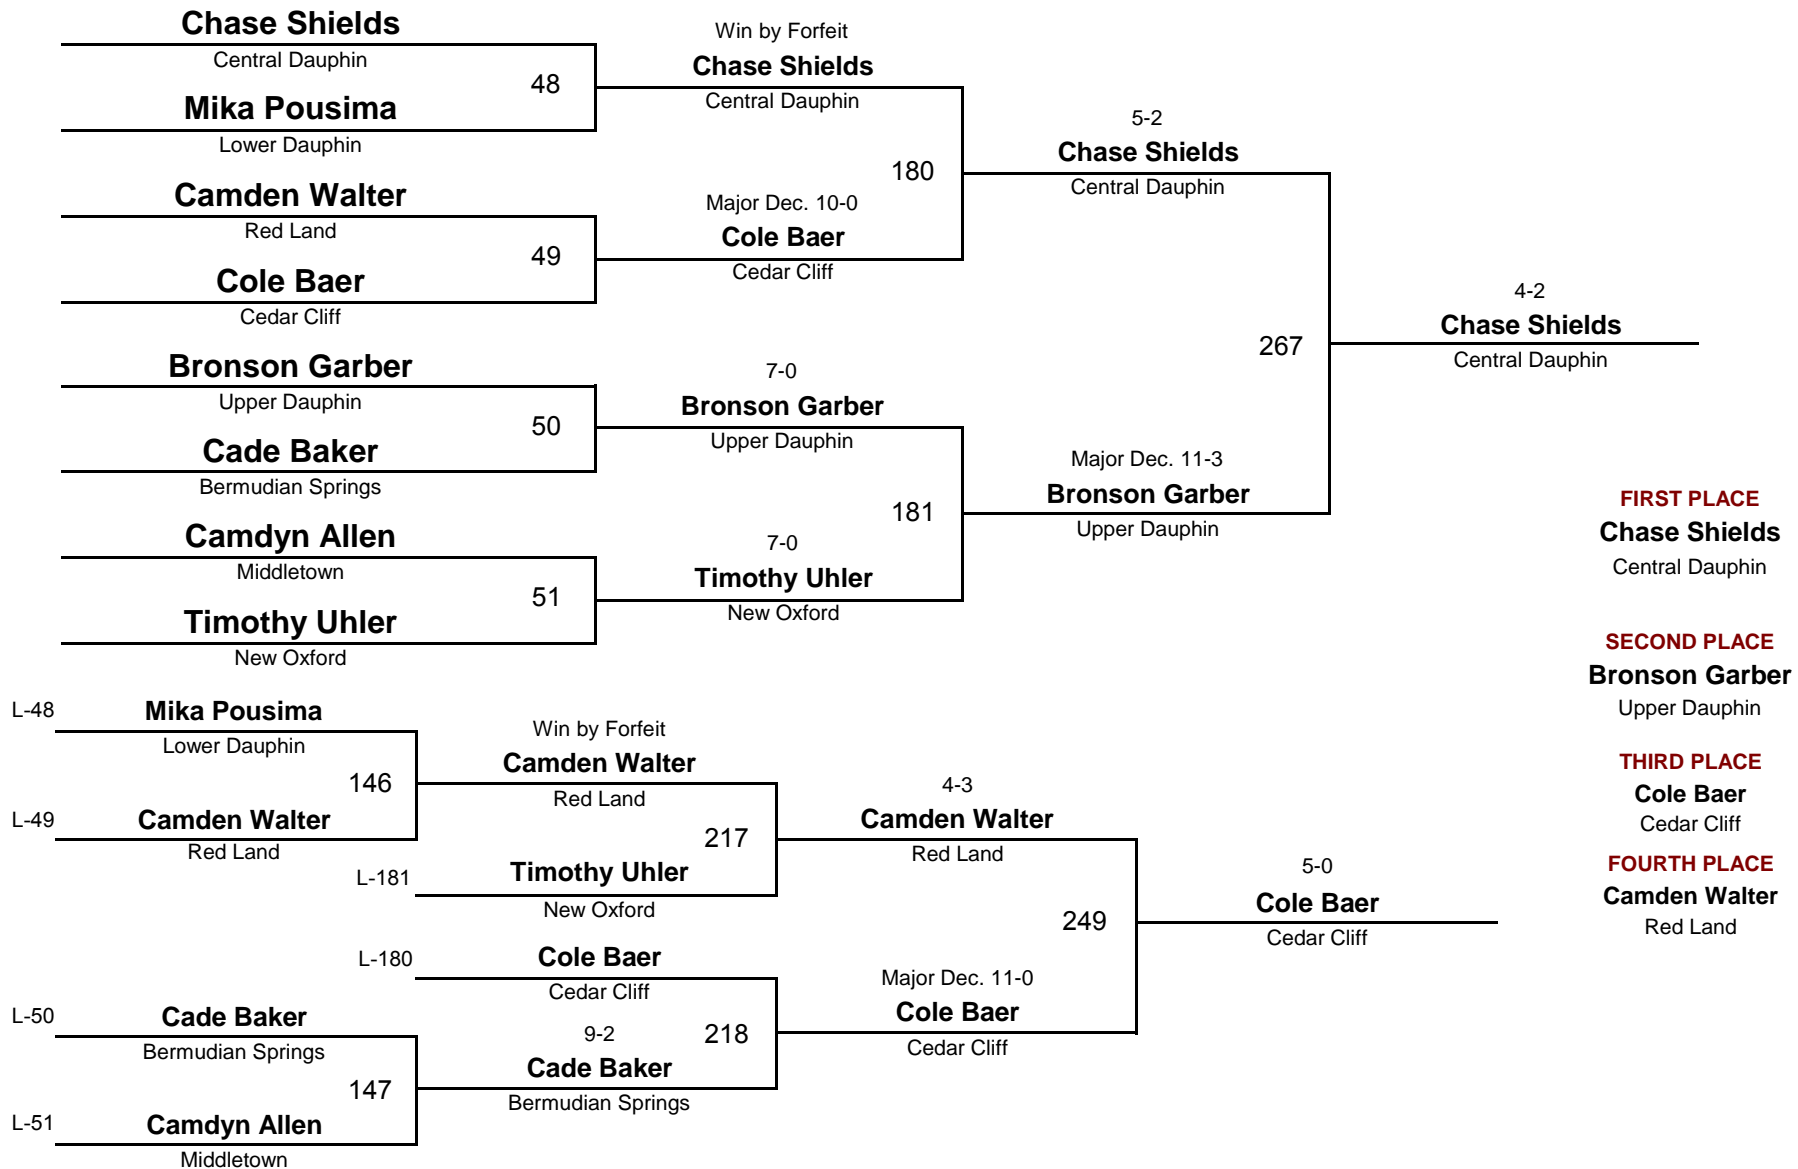

VARSITY

55

DIVISION

WEIGHT

CPWA 2011 Varsity

February 13, 2011