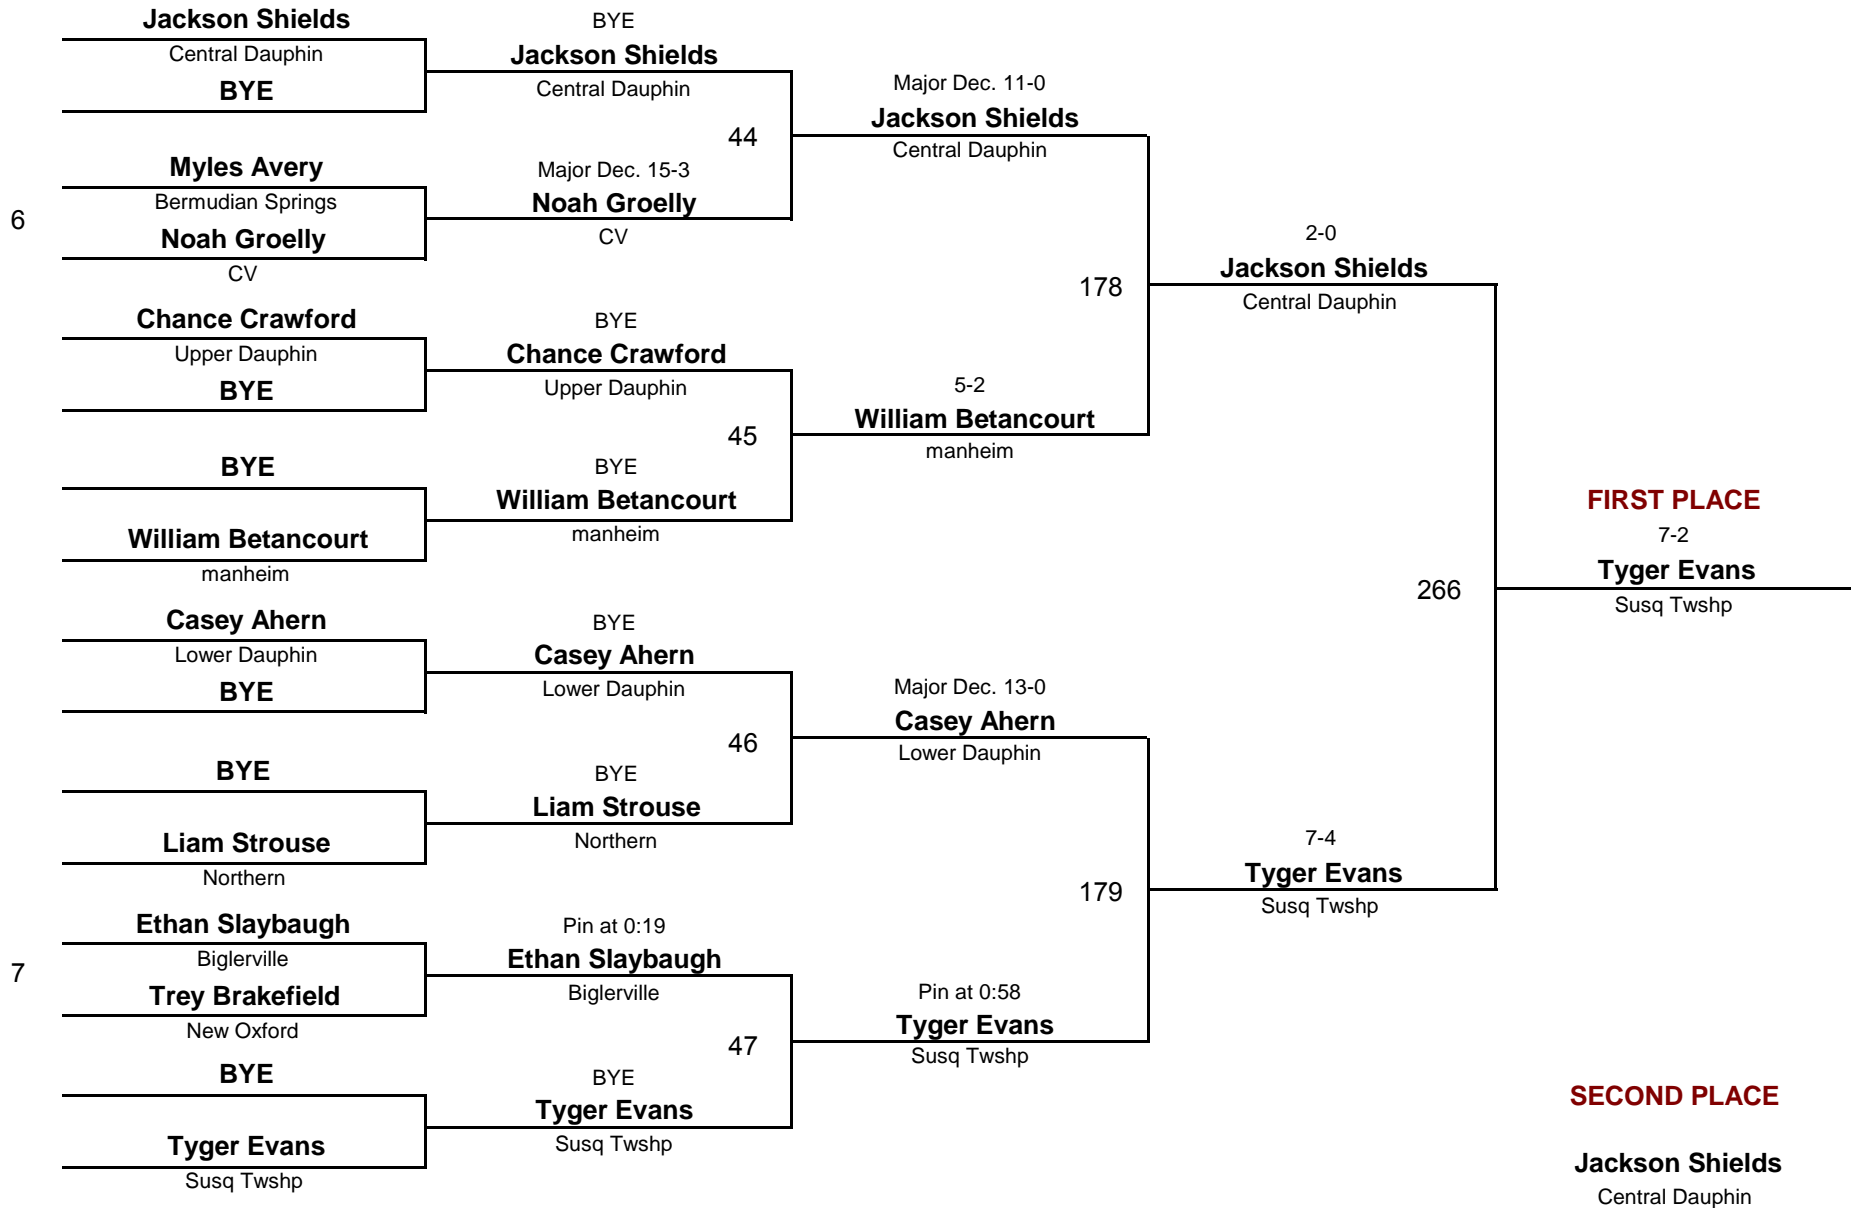

VARSITY

DIVISION

52

WEIGHT

CPWA 2011 Varsity

February 13, 2011

Championship Rounds