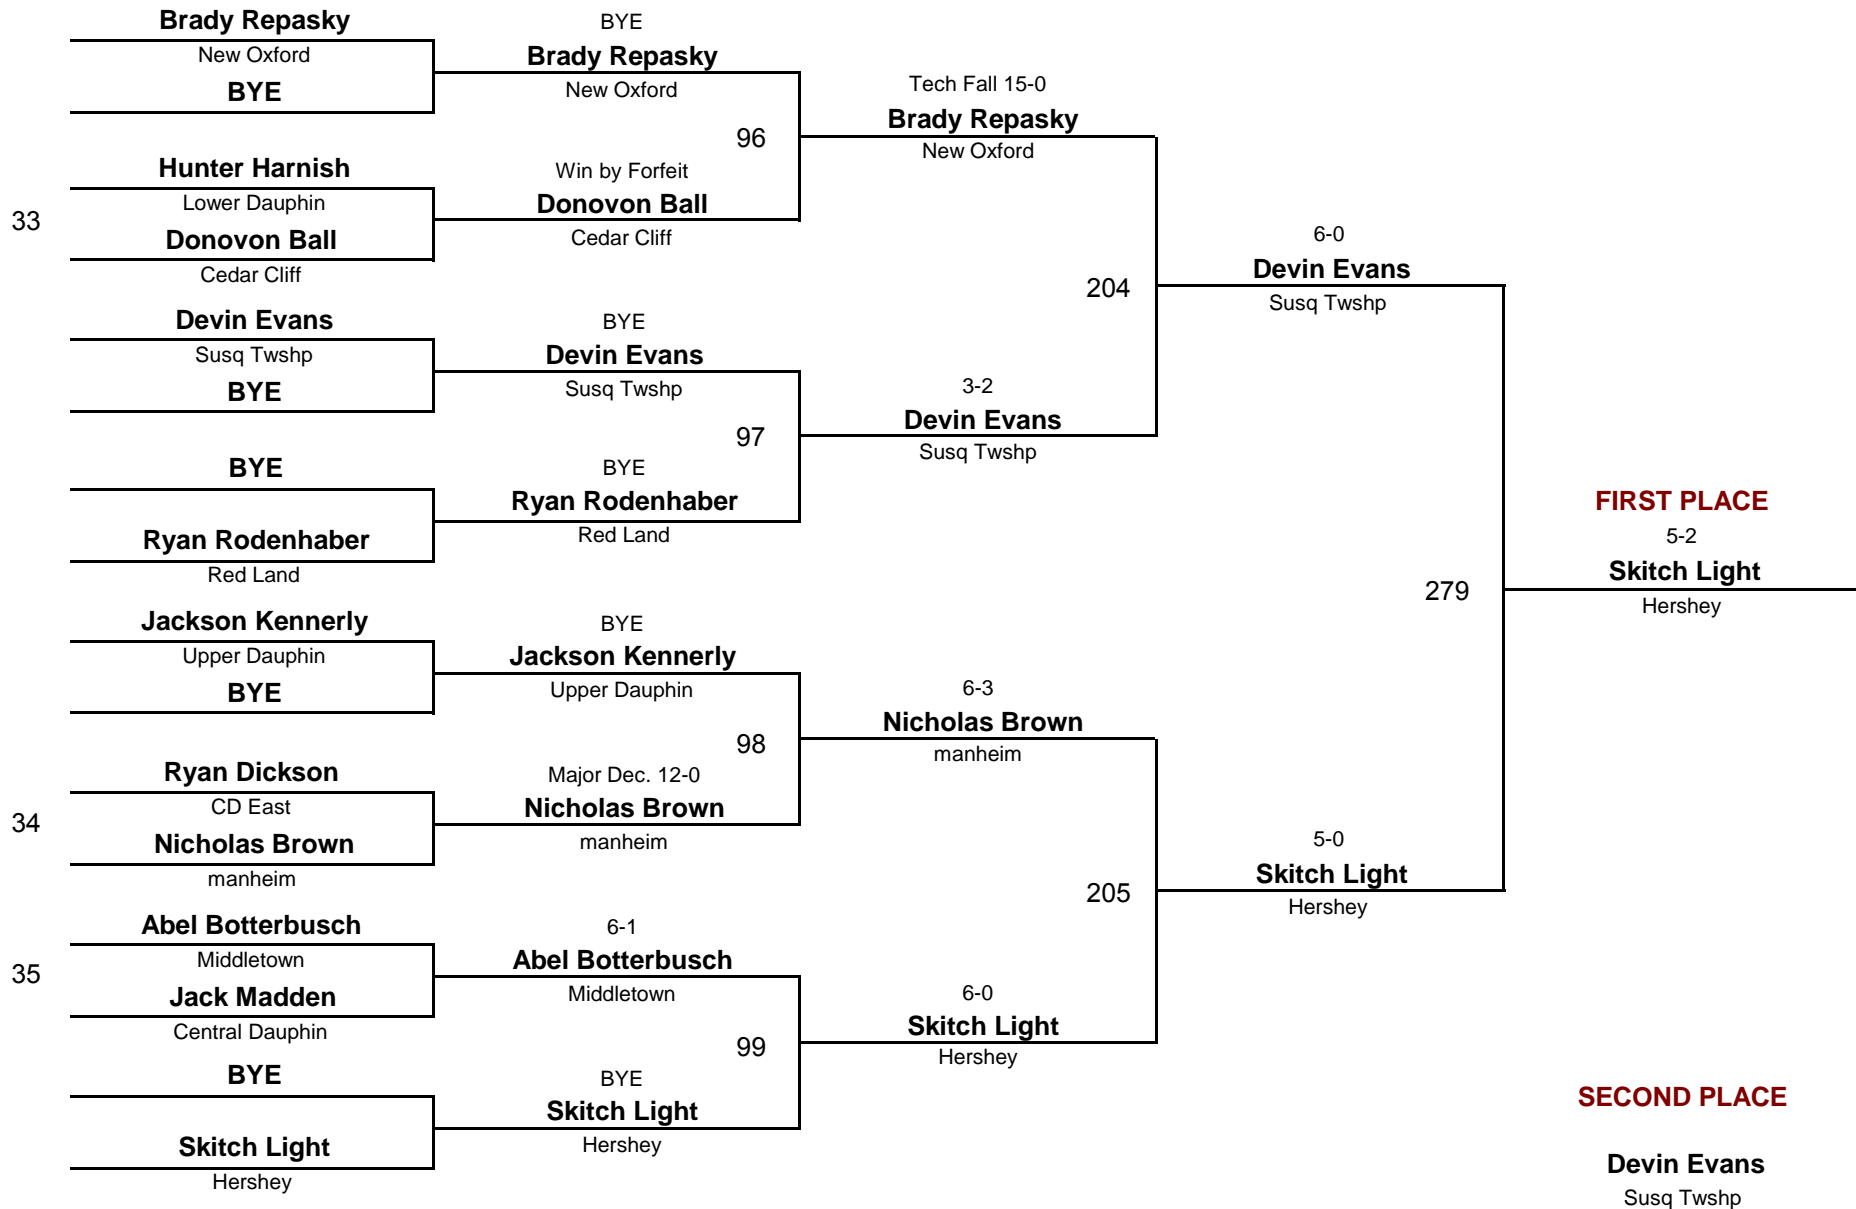

VARSITY

DIVISION

110

WEIGHT

CPWA 2011 Varsity

February 13, 2011

Championship Rounds