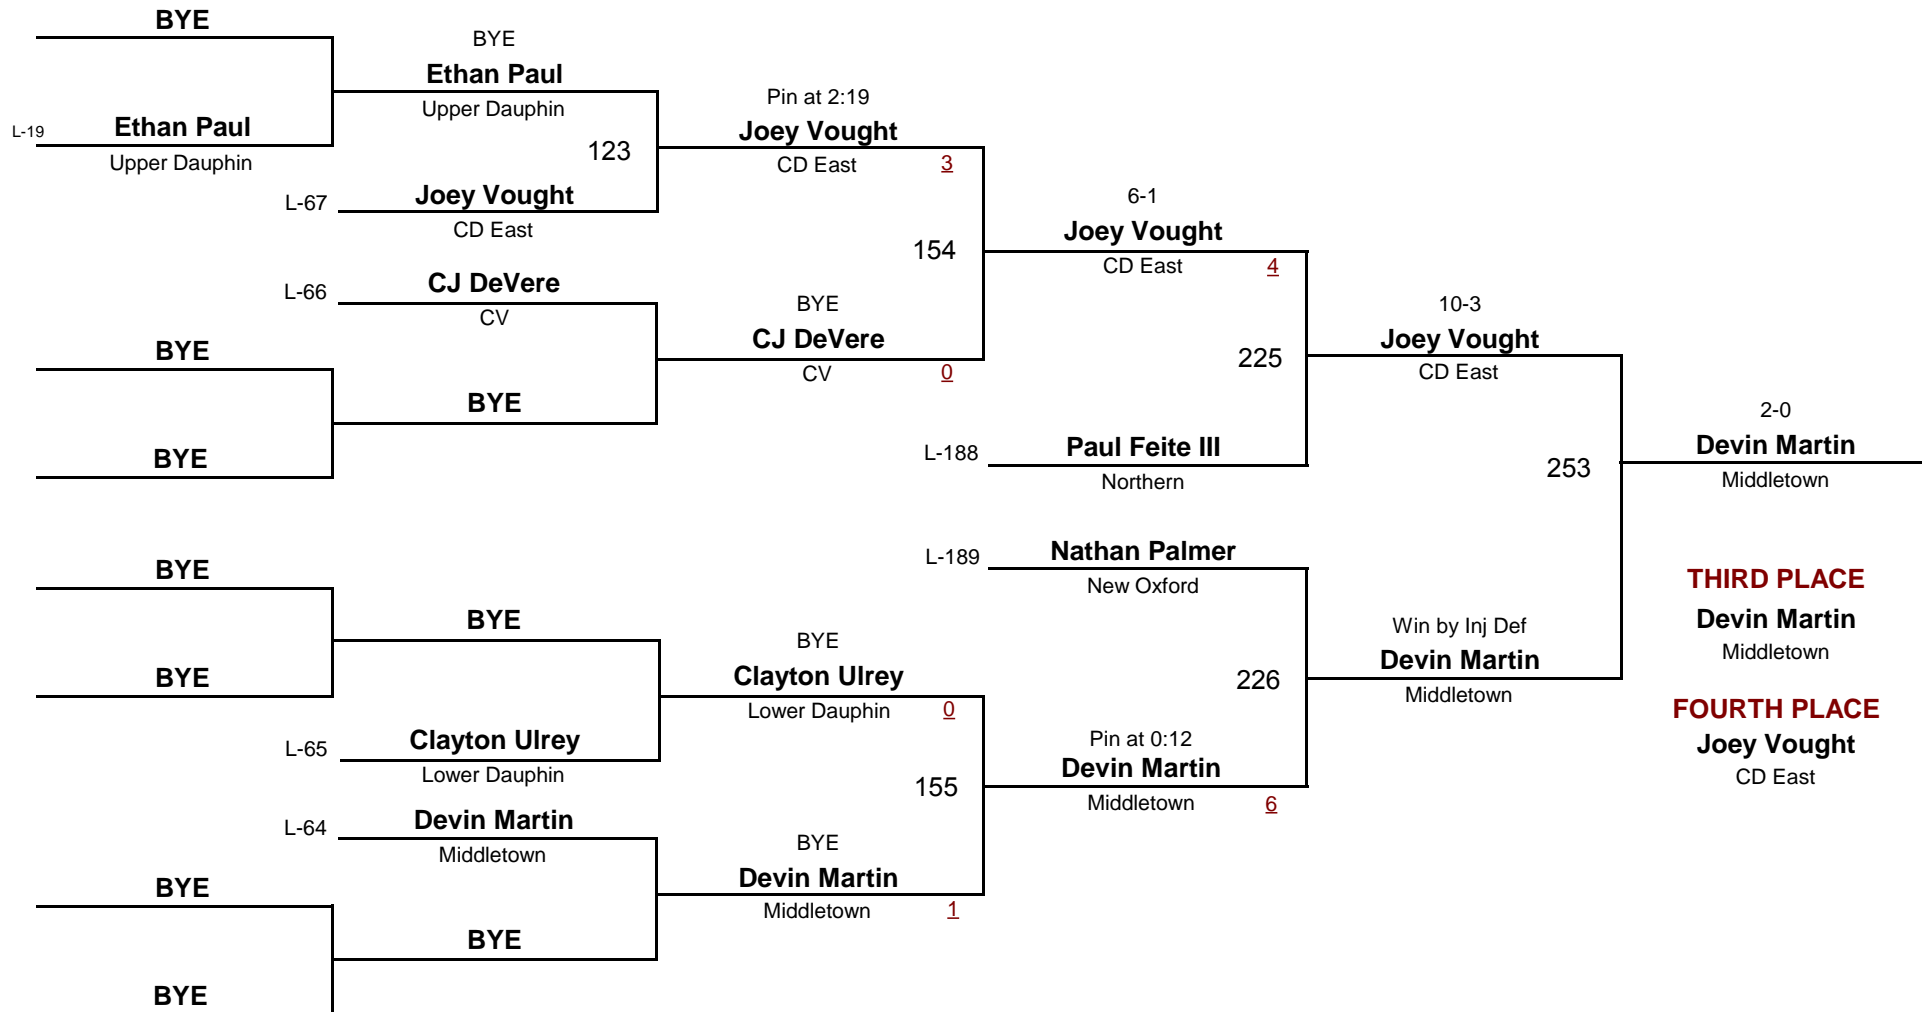

VARSITY

DIVISION

71

WEIGHT

CPWA 2011 Varsity

February 13, 2011

Consolation Rounds