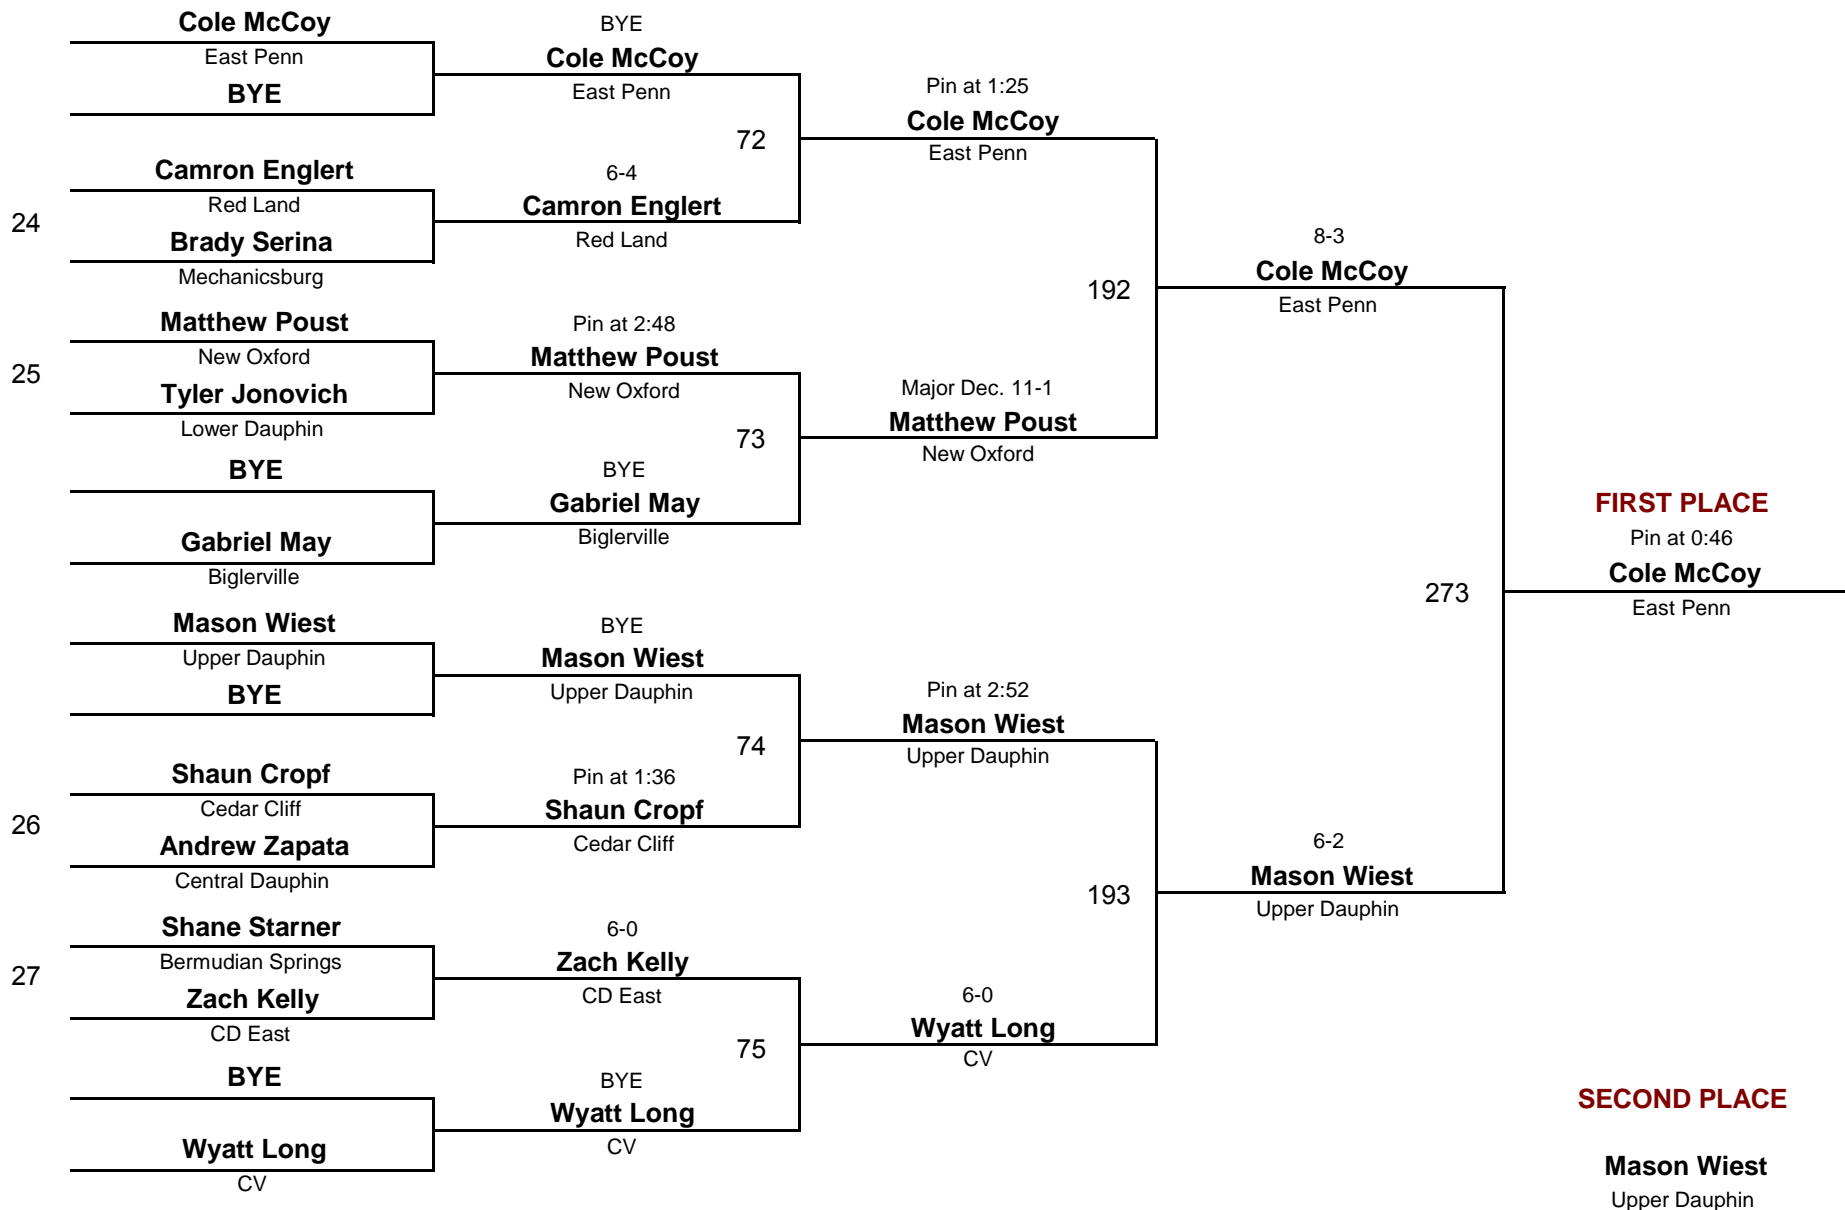

Consolation Rounds

VARSITY

DIVISION

78

WEIGHT

CPWA 2011 Varsity

February 13, 2011

Championship Rounds