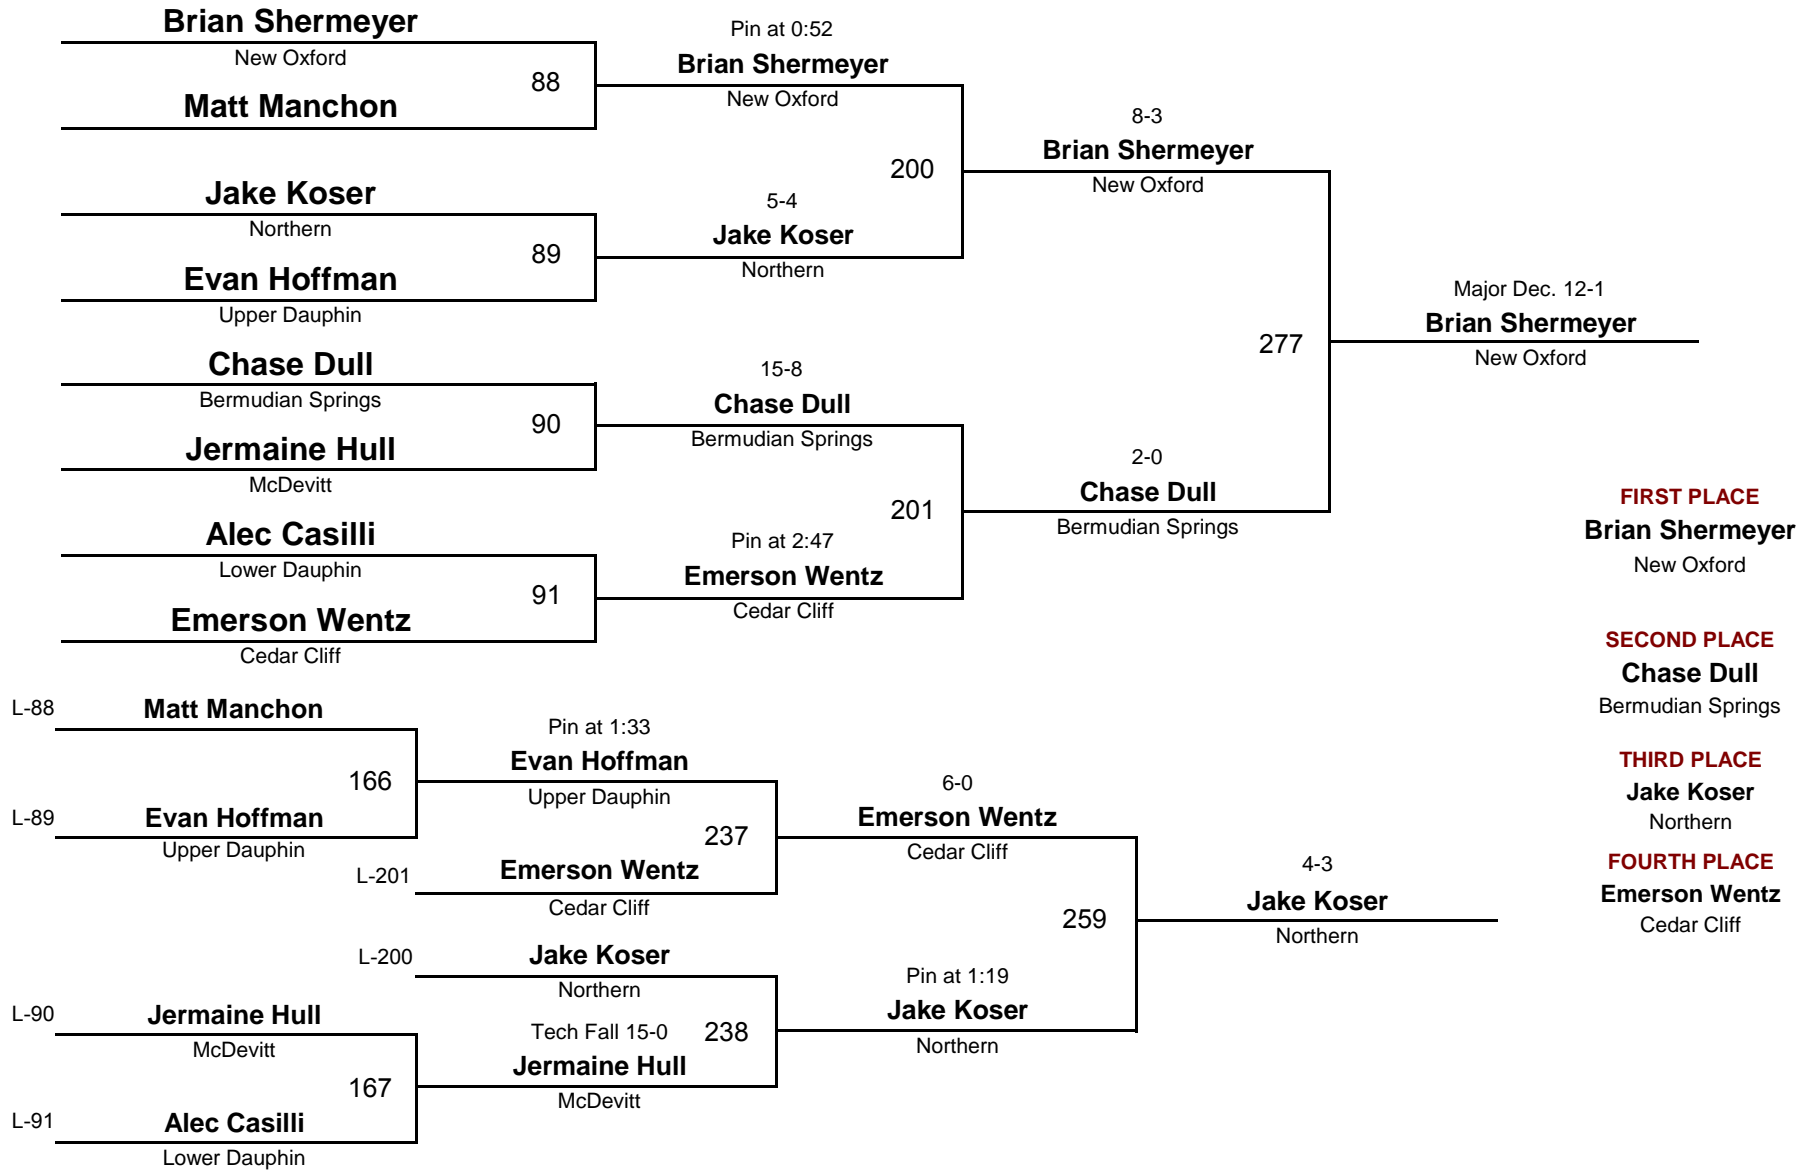

Consolation Rounds

VARSITY

DIVISION

95

WEIGHT

CPWA 2011 Varsity

February 13, 2011

VARSITY