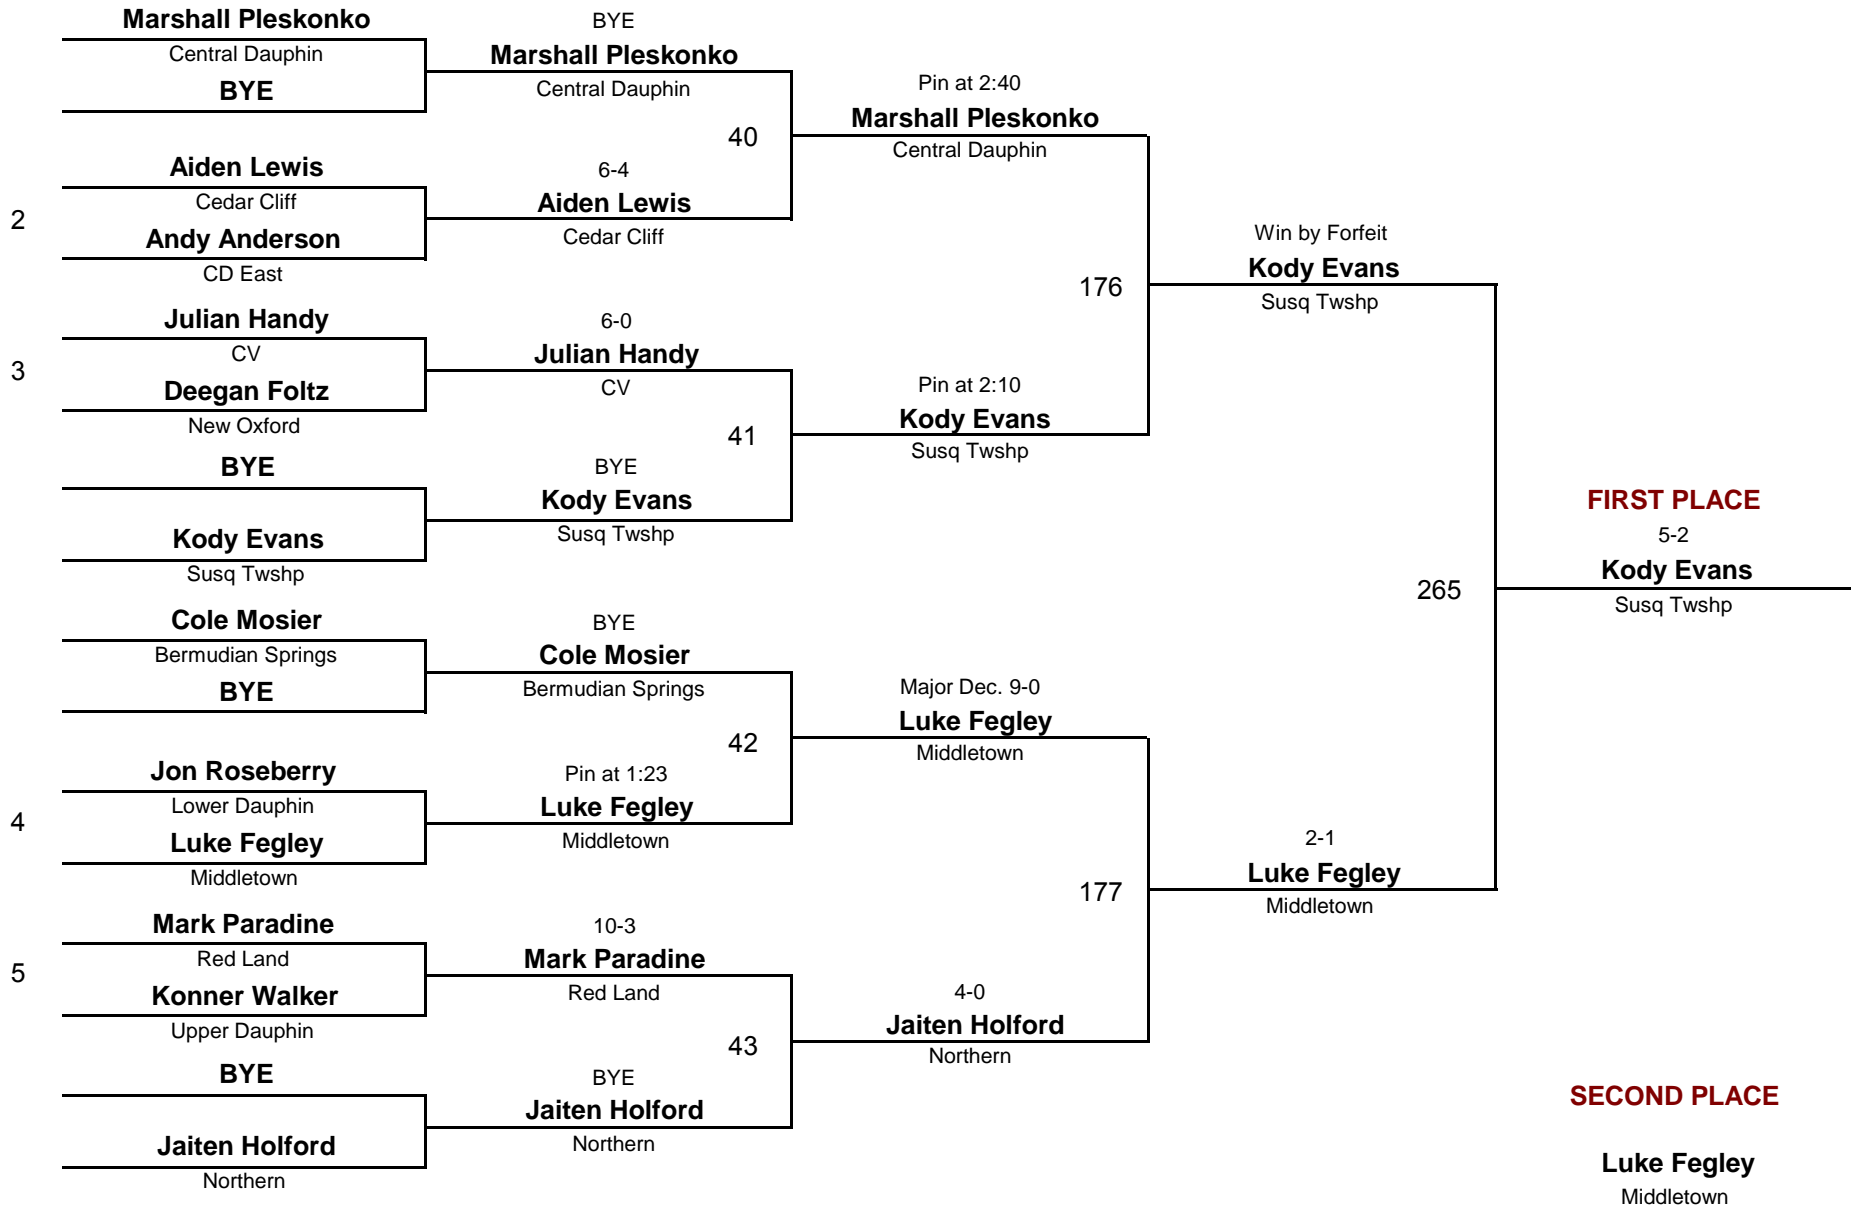

VARSITY

DIVISION

48

WEIGHT

CPWA 2011 Varsity

February 13, 2011

Championship Rounds