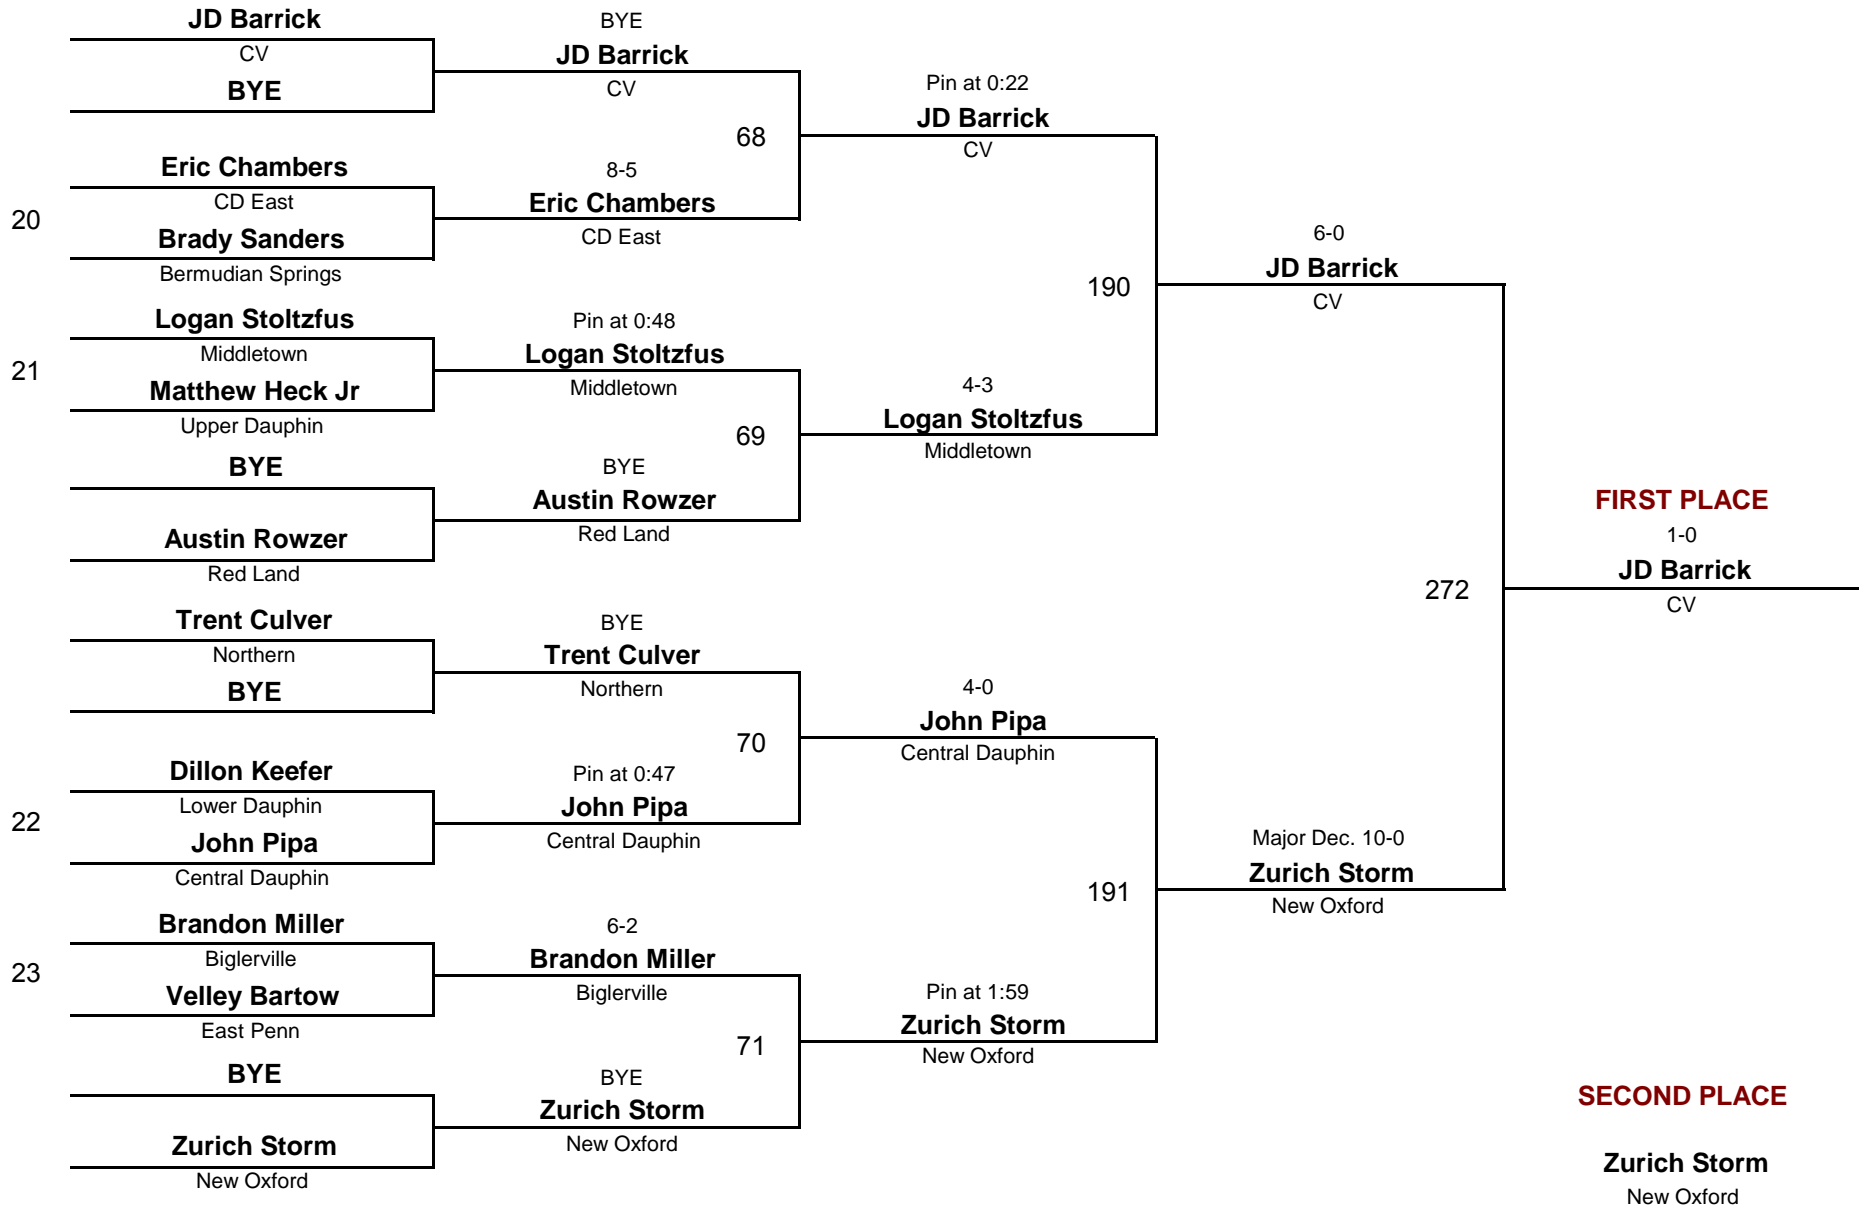

VARSITY

DIVISION

74

WEIGHT

CPWA 2011 Varsity

February 13, 2011

Championship Rounds