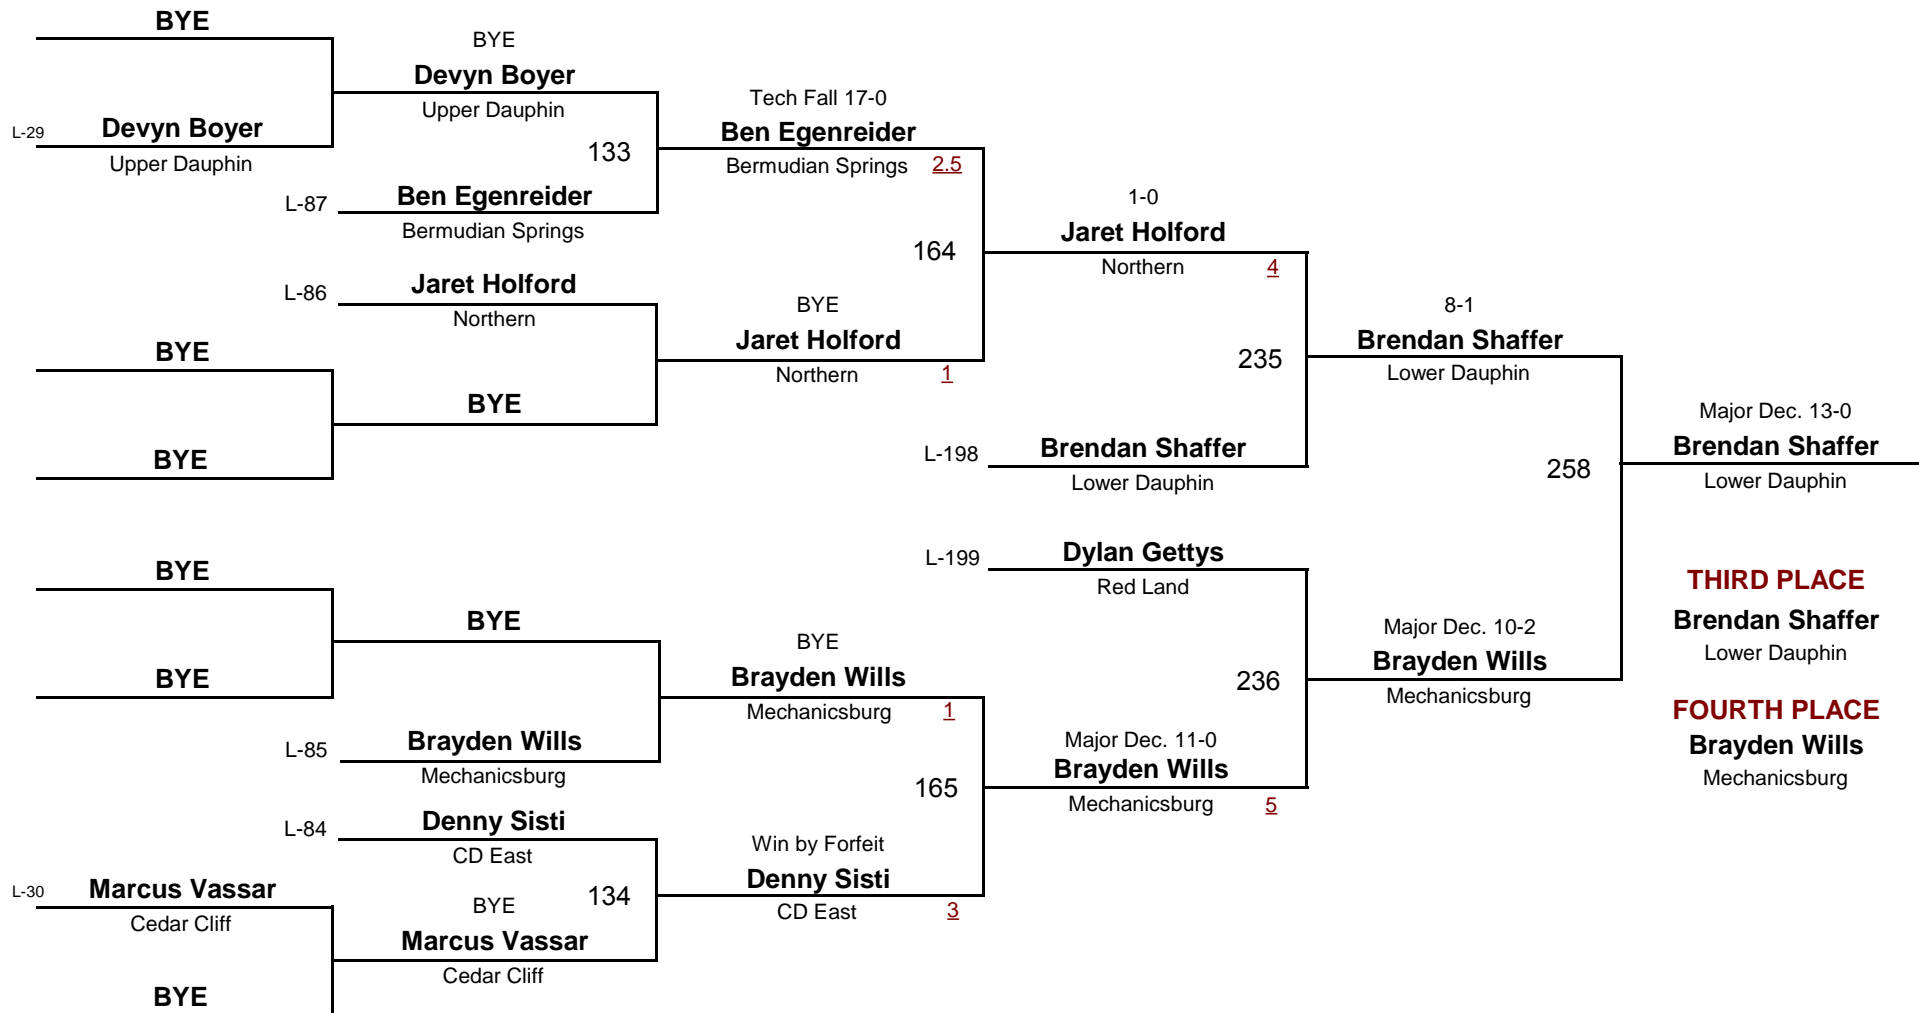

VARSITY

DIVISION

90

WEIGHT

CPWA 2011 Varsity

February 13, 2011

Consolation Rounds