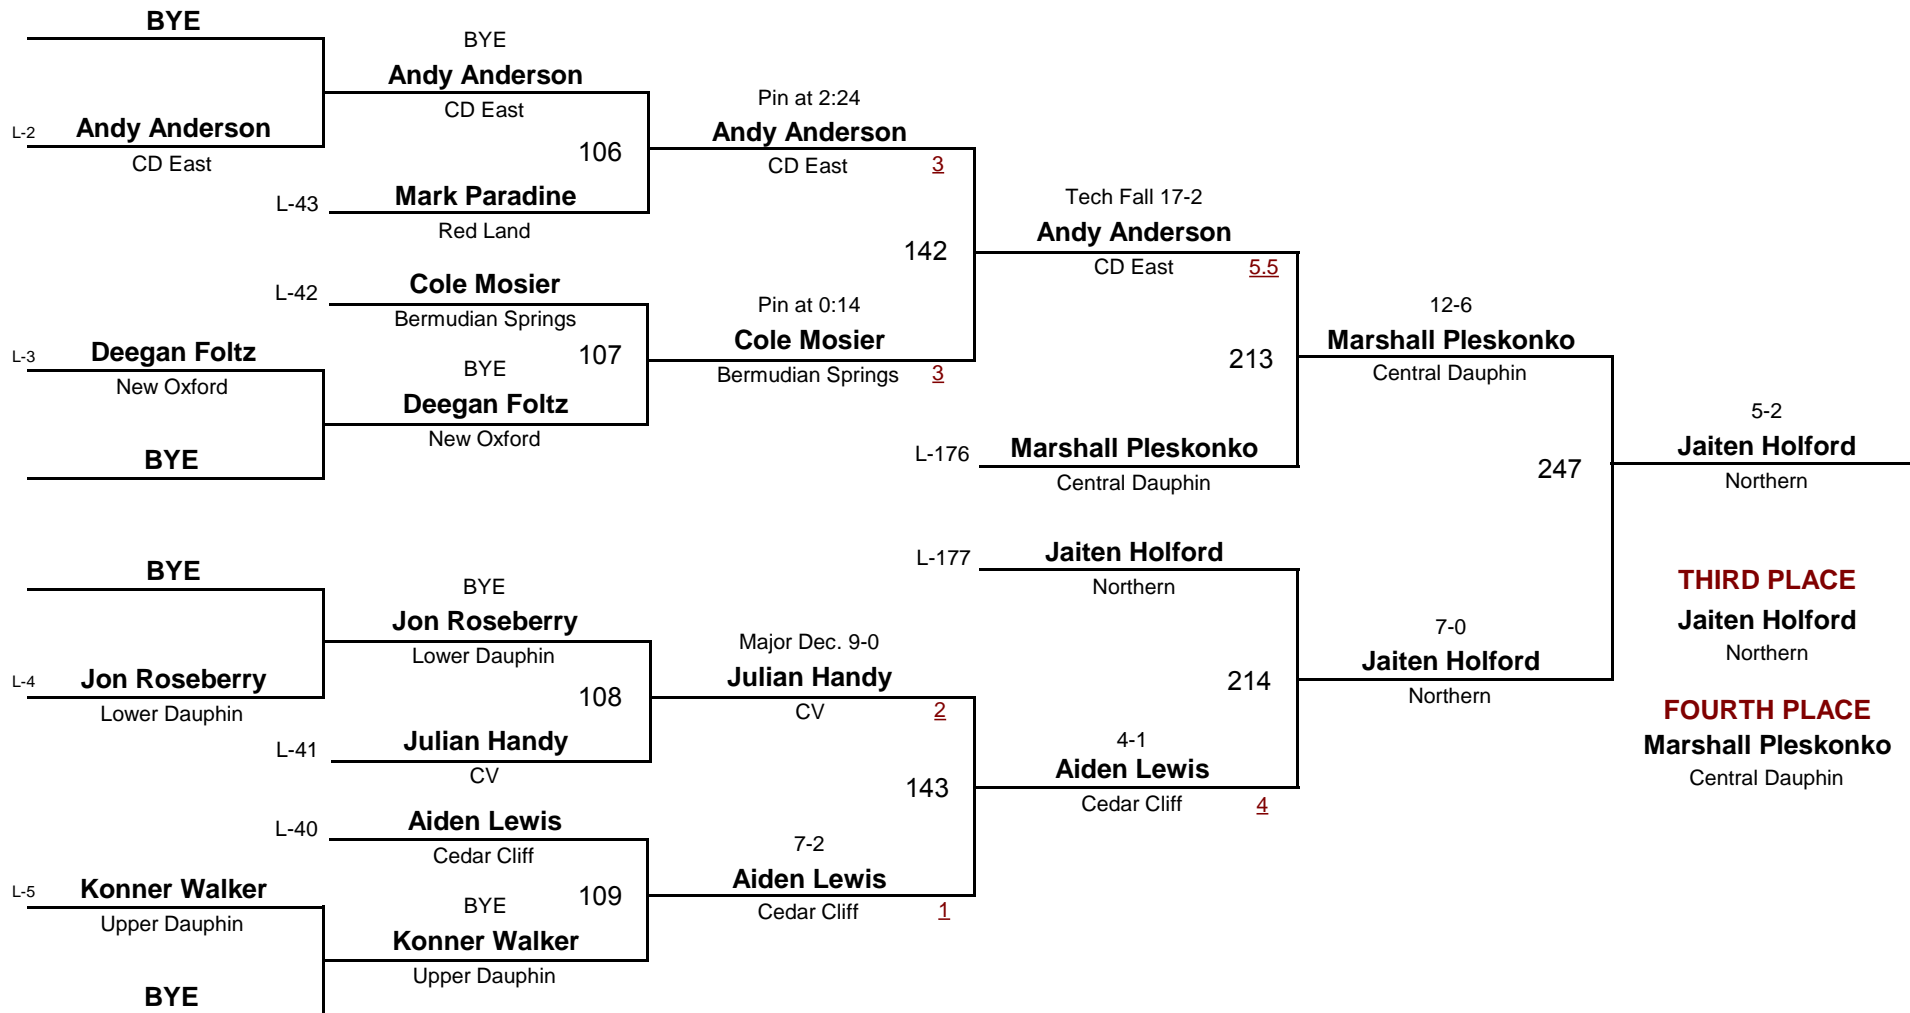

VARSITY

DIVISION

48

WEIGHT

CPWA 2011 Varsity

February 13, 2011

Consolation Rounds