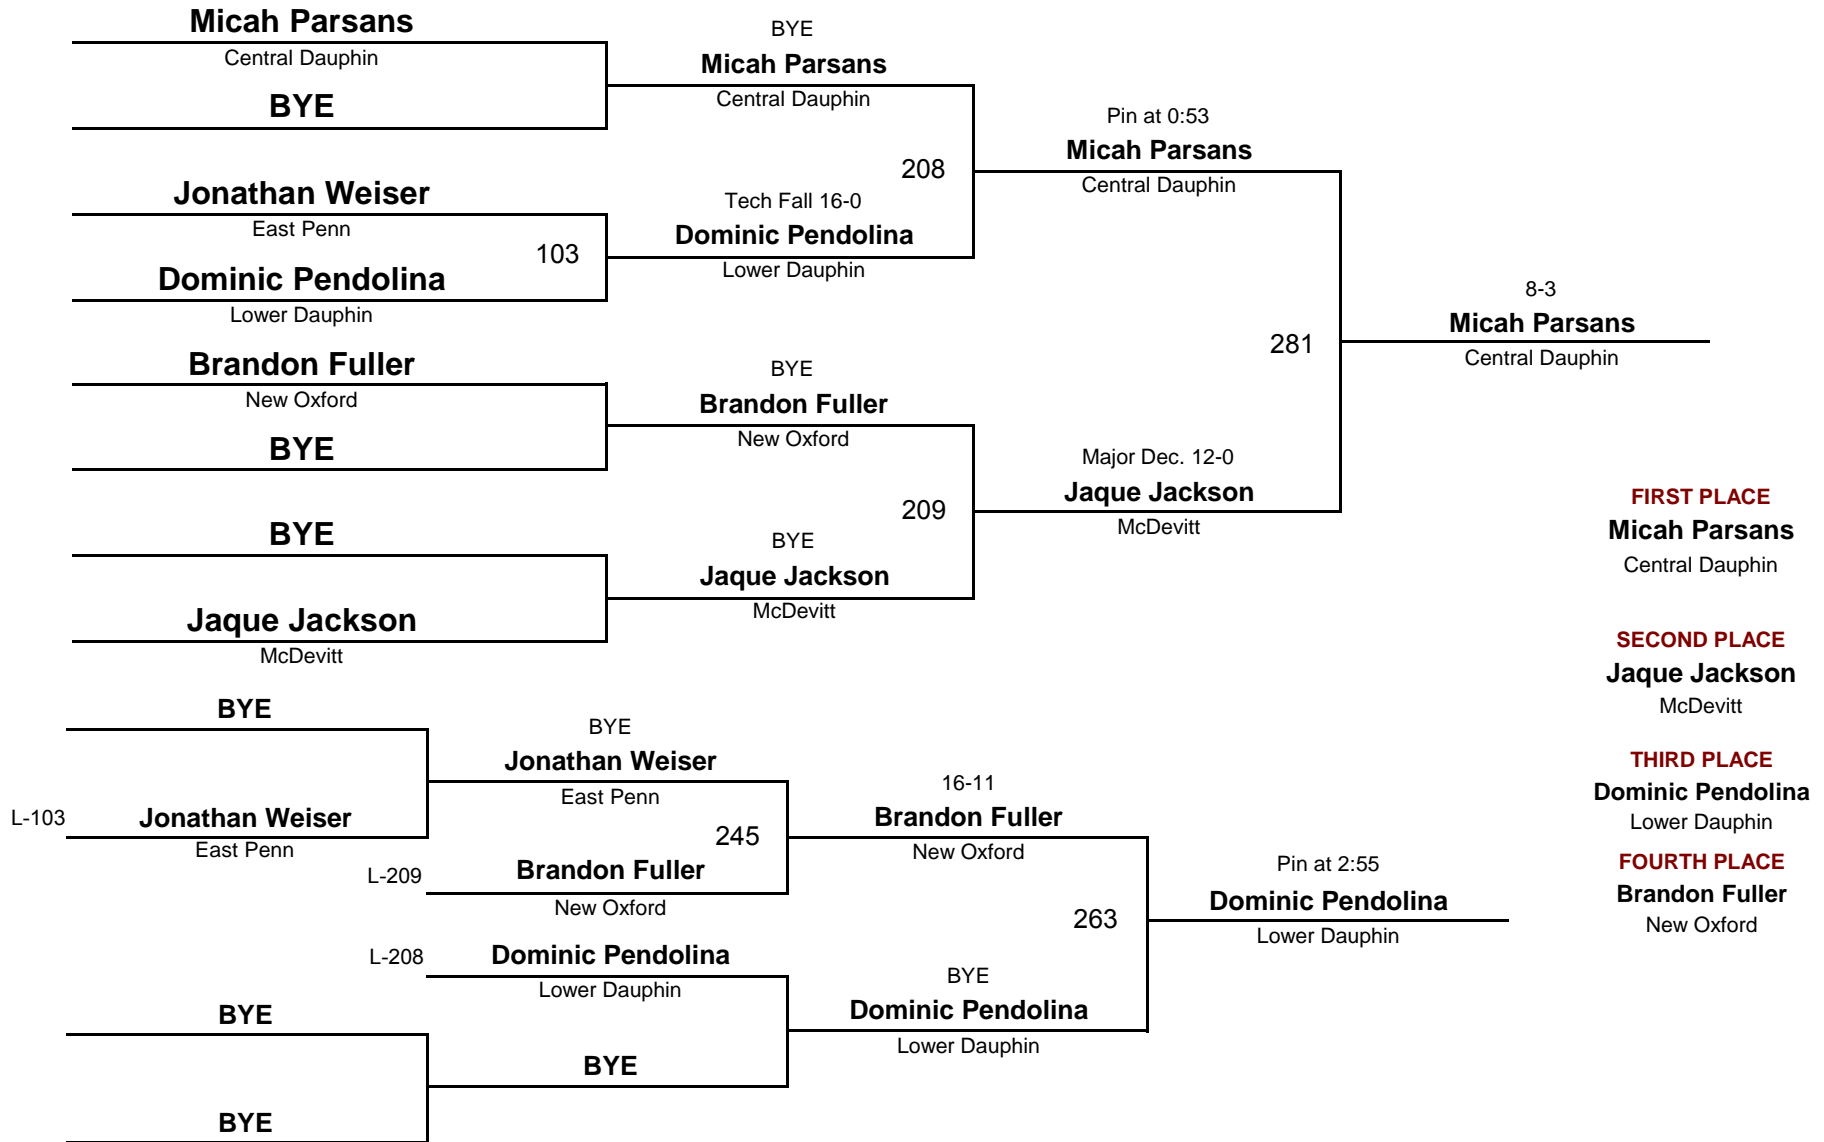

CPWA 2011 Varsity

February 13, 2011

VARSITY

DIVISION

150

WEIGHT

CPWA 2011 Varsity

February 13, 2011