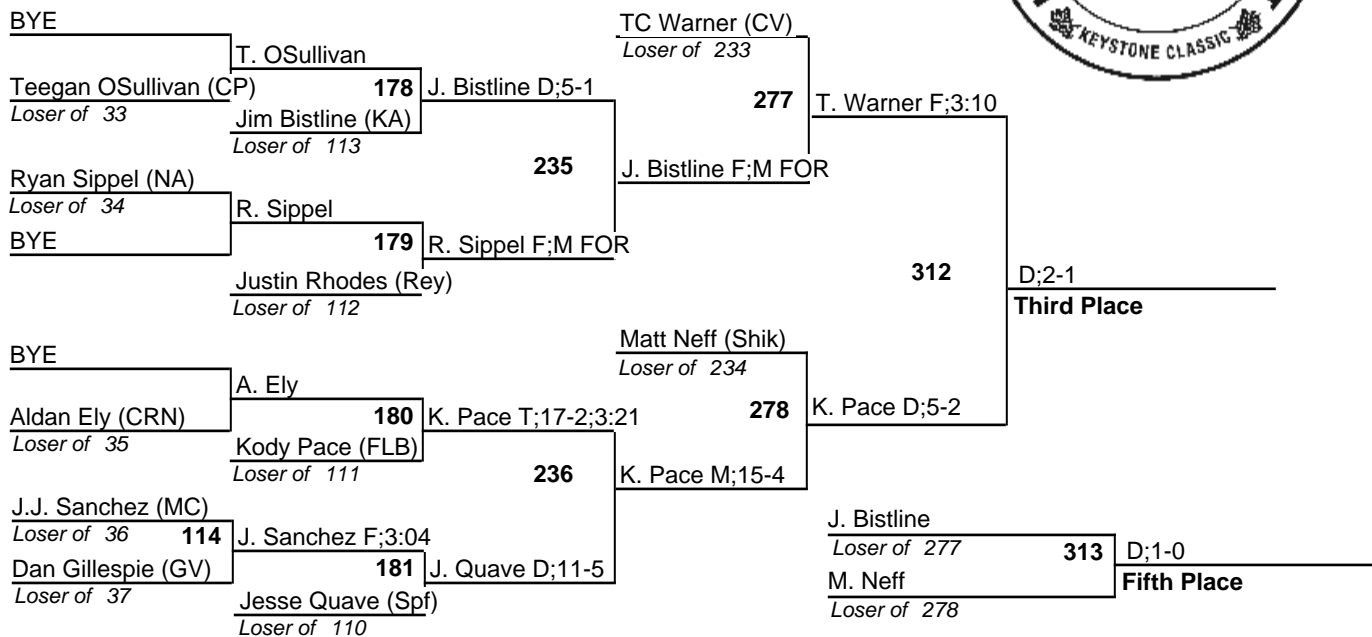

29, December 2011

Manheim Lions Holiday Wrestling Tournament

29, December 2011

160

Manheim Lions Holiday Wrestling Tournament

29, December 2011

145

Manheim Lions Holiday Wrestling Tournament