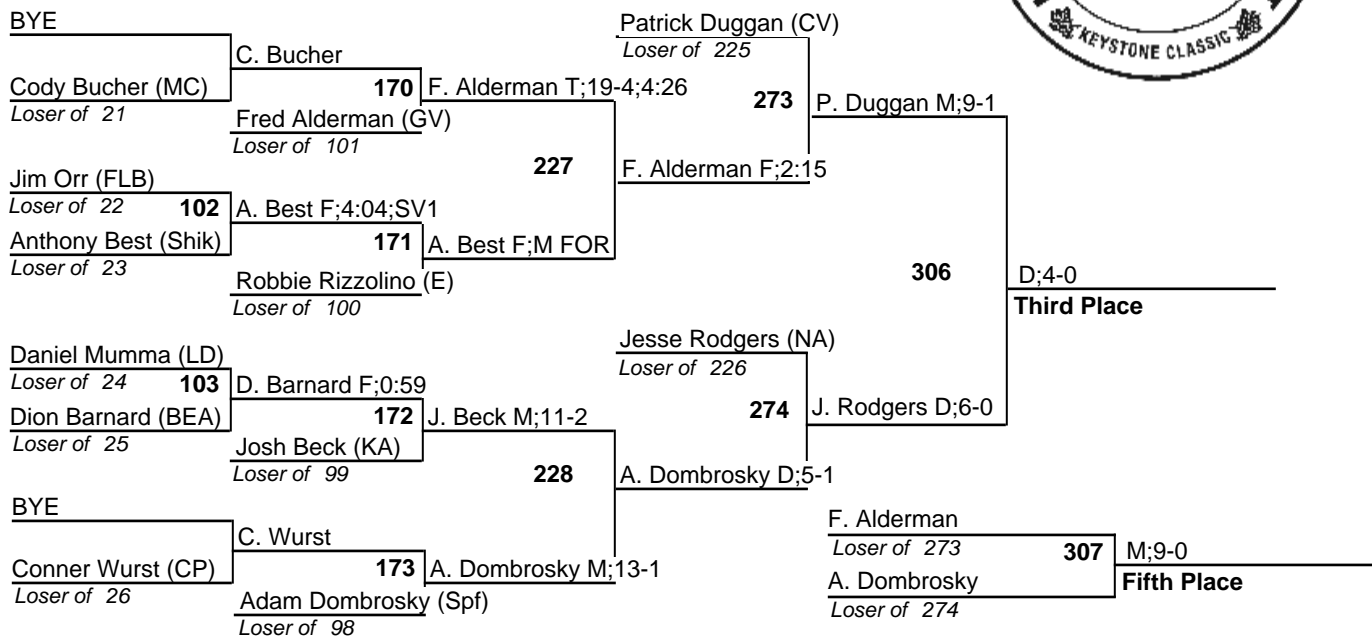

29, December 2011

138

Manheim Lions Holiday Wrestling Tournament

29, December 2011

132

Manheim Lions Holiday Wrestling Tournament

29, December 2011

126

Manheim Lions Holiday Wrestling Tournament

29, December 2011

Manheim Lions Holiday Wrestling Tournament

29, December 2011

113

Manheim Lions Holiday Wrestling Tournament

29, December 2011

106