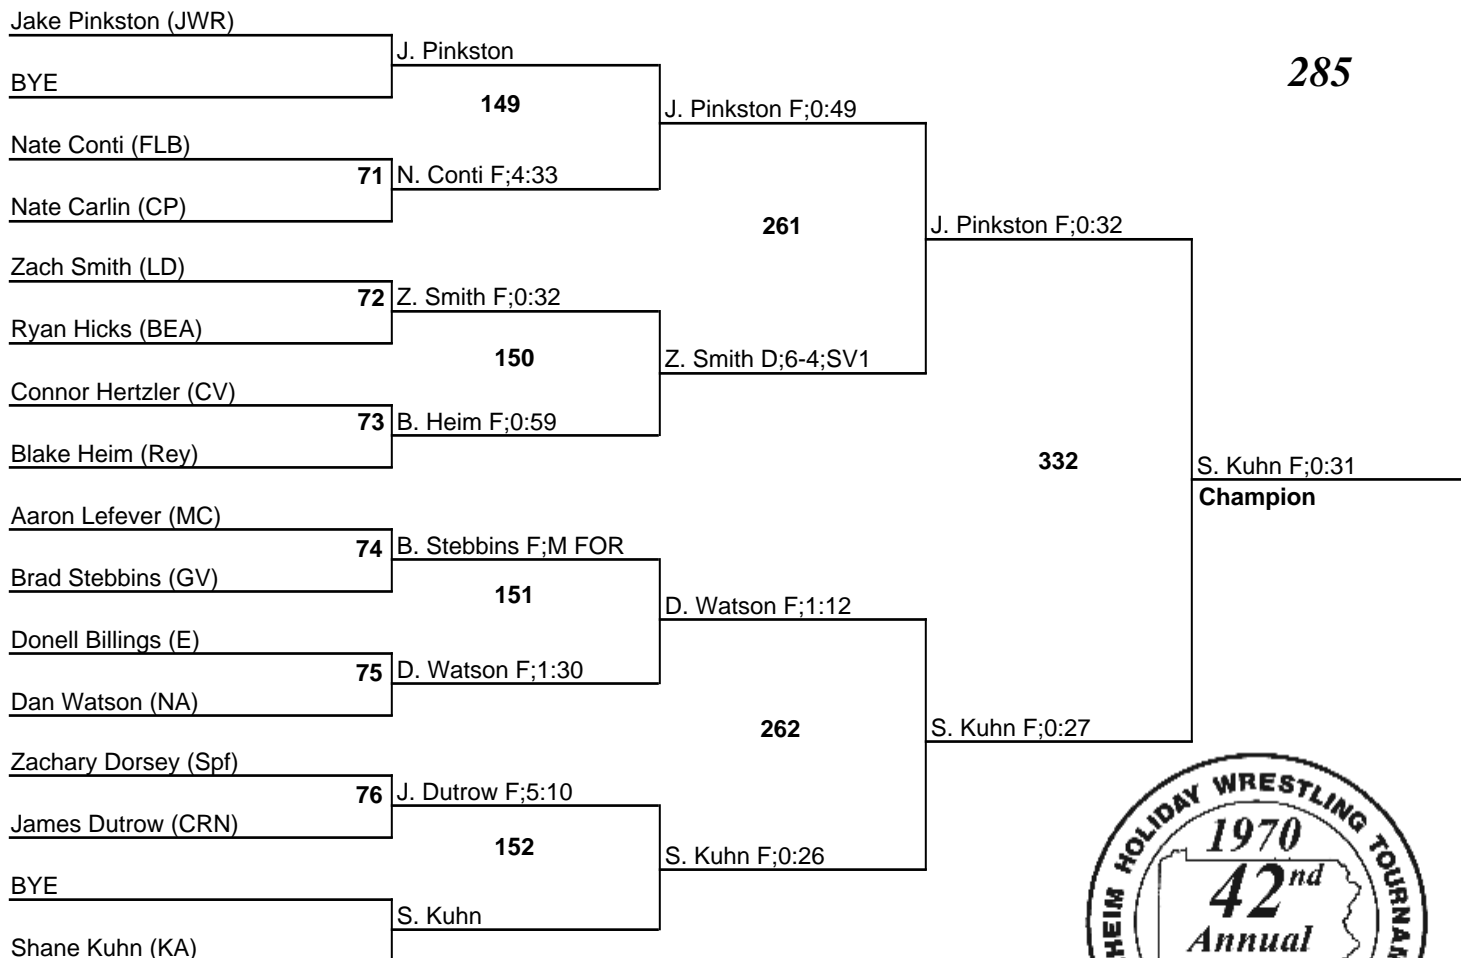

Manheim Lions Holiday Wrestling Tournament

Team Standings

Final Score

Plc	Score	School	CH	WB	1	2	3	4	5	6
1	182.5	Easton	0	0	3	1	0	0	1	0
2	163.5	Kiski	0	0	2	1	0	0	0	0
3	150.5	Fort Leboeuf	0	0	1	2	1	0	0	1
4	144.0	North Allegheny	0	0	2	1	0	0	0	0
5	131.5	Cumberland Valley	0	0	0	3	0	0	0	1
6	125.0	Reynolds	0	0	2	0	0	0	0	0
7	111.0	Bald Eagle Area	0	0	1	1	0	1	0	0
8	108.0	J.W.Robinson	0	0	1	2	0	0	0	0
9	94.0	Cathedral Prep	0	0	1	1	0	0	0	0
10	85.0	Springford	0	0	0	1	0	1	0	0
11	68.5	Council Rock	0	0	0	1	0	0	0	0
12	66.0	Garnet Valley	0	0	1	0	0	0	0	0
13	57.0	Shik	0	0	0	0	1	0	0	0
14	49.0	Manheim	0	0	0	0	0	0	1	0
15	30.0	Lower Dauphin	0	0	0	0	0	0	0	0

Manheim Lions Holiday Wrestling Tournament

29, December 2011