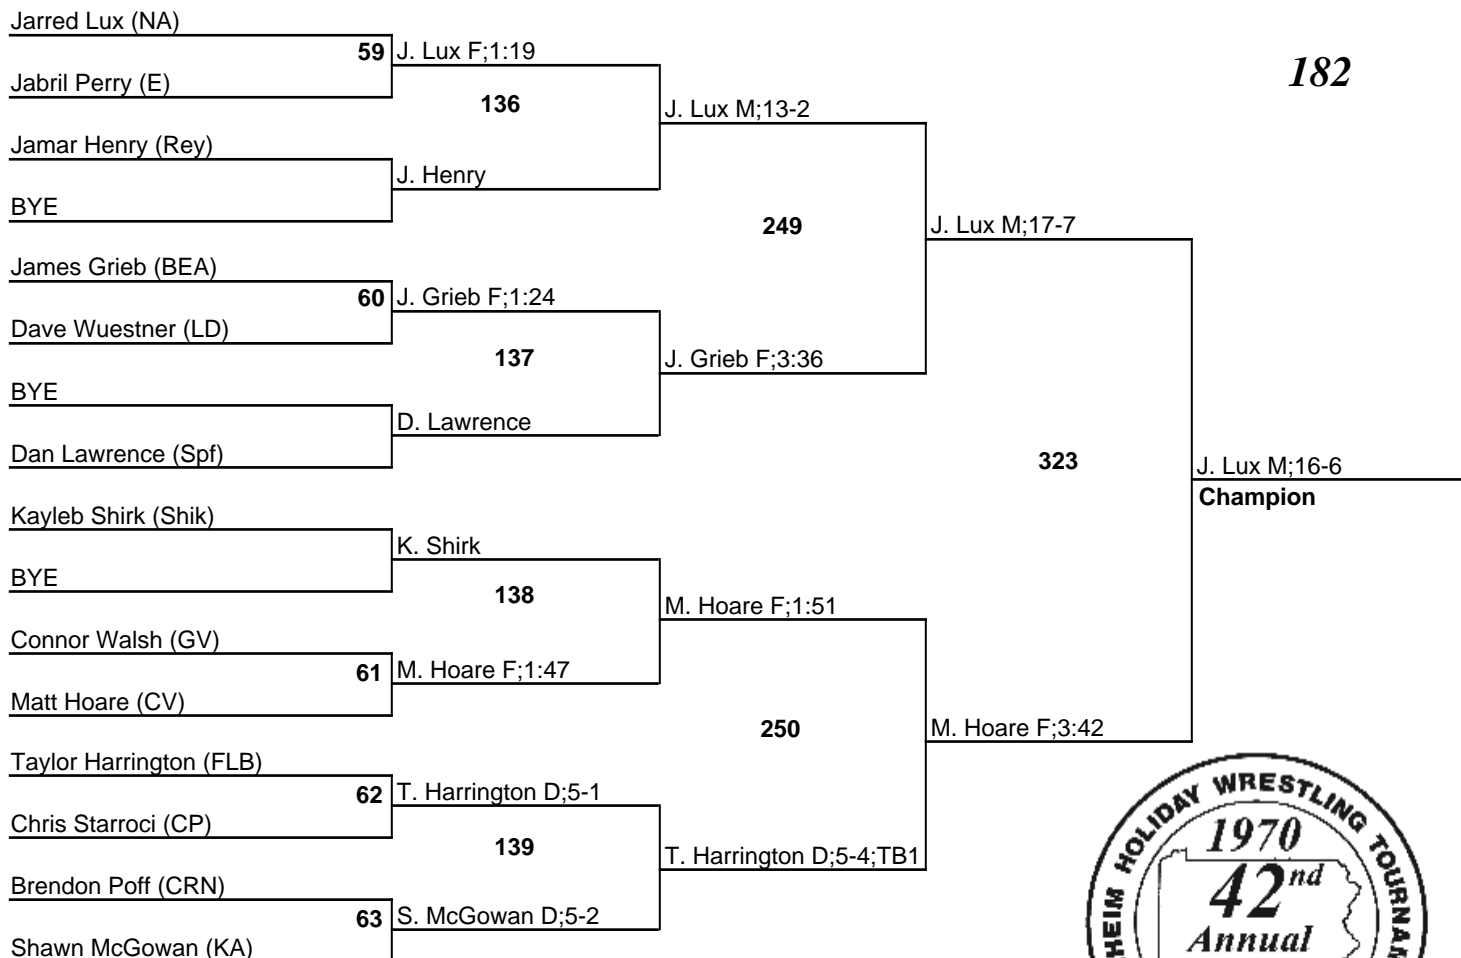

Manheim Lions Holiday Wrestling Tournament

29, December 2011

Manheim Lions Holiday Wrestling Tournament

29, December 2011

Manheim Lions Holiday Wrestling Tournament

29, December 2011

182

Manheim Lions Holiday Wrestling Tournament

29, December 2011

Manheim Lions Holiday Wrestling Tournament

29, December 2011

160

Manheim Lions Holiday Wrestling Tournament

29, December 2011

145

Manheim Lions Holiday Wrestling Tournament