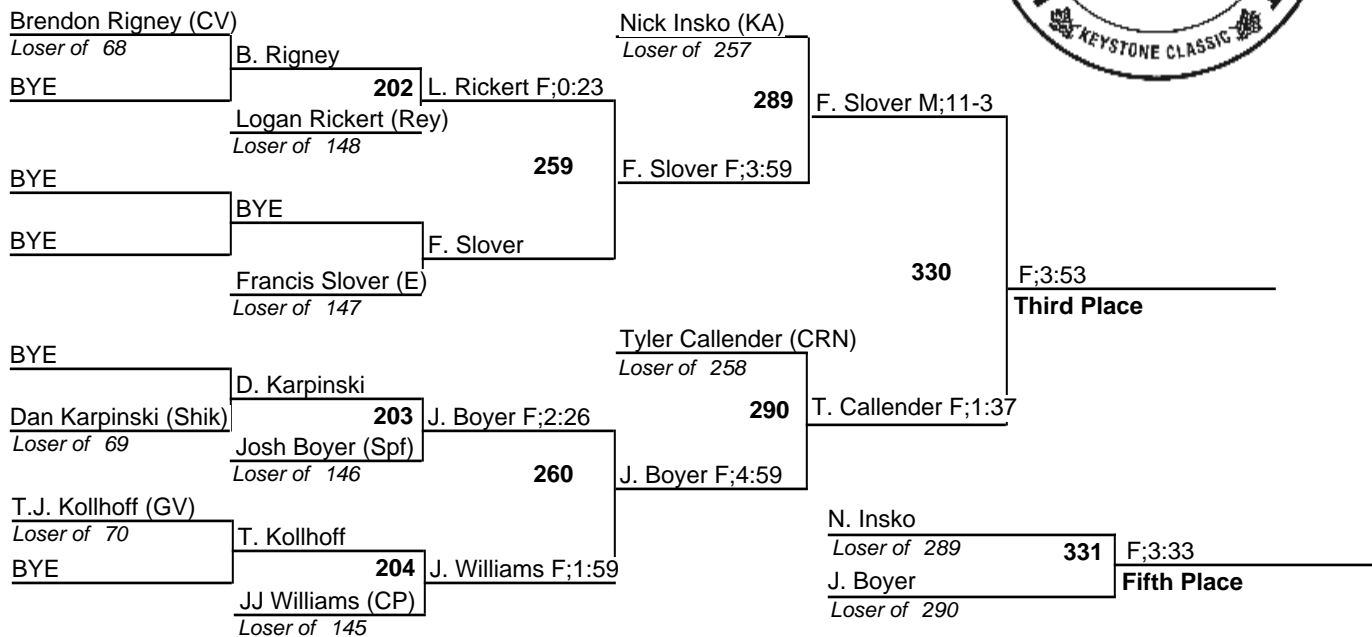

Manheim Lions Holiday Wrestling Tournament

29, December 2011