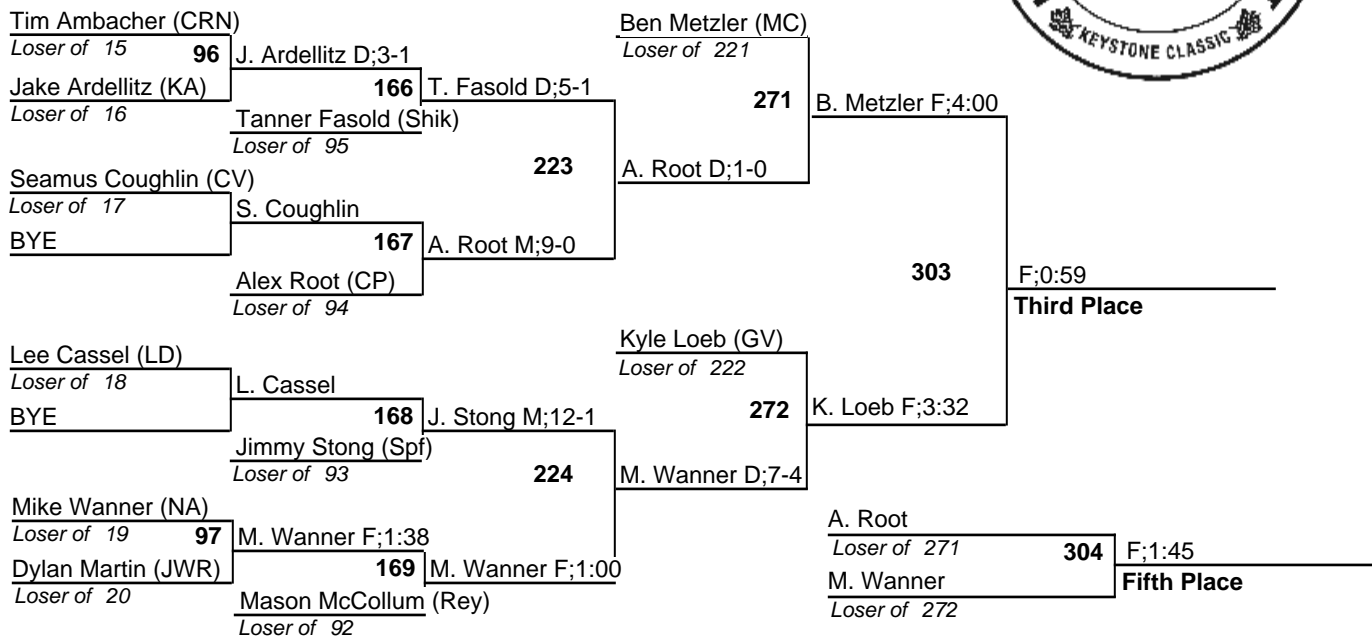

29, December 2011

138

Manheim Lions Holiday Wrestling Tournament

29, December 2011

132

Manheim Lions Holiday Wrestling Tournament

29, December 2011

126

Manheim Lions Holiday Wrestling Tournament

29, December 2011

Manheim Lions Holiday Wrestling Tournament

29, December 2011

113

Manheim Lions Holiday Wrestling Tournament

29, December 2011

106