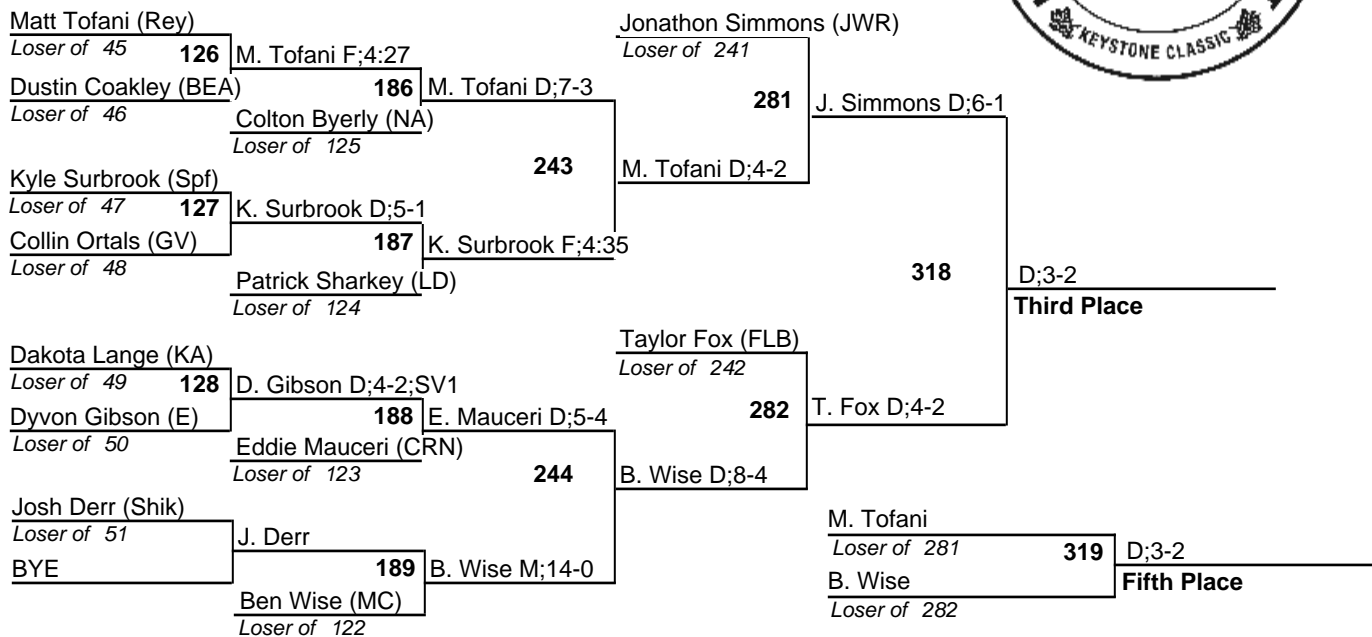

Manheim Lions Holiday Wrestling Tournament

29, December 2011

160