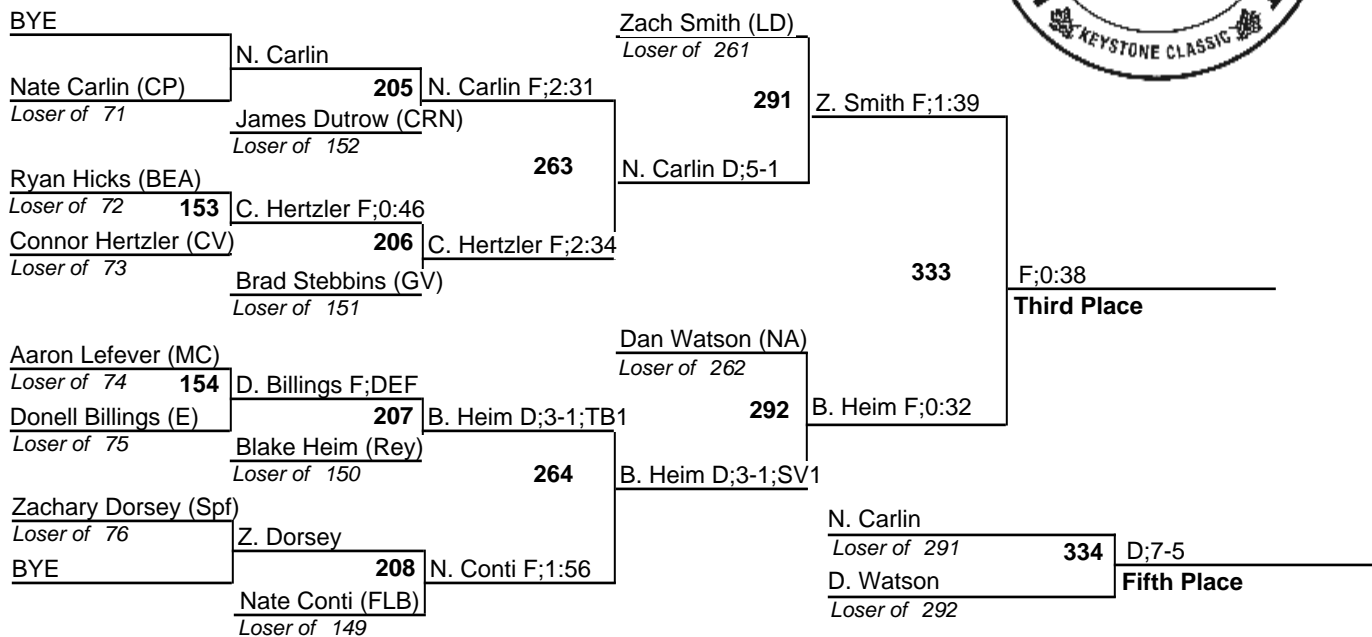

Manheim Lions Holiday Wrestling Tournament

Team Standings

Final Score

Plc	Score	School	CH	WB	1	2	3	4	5	6
1	182.5	Easton	0	0	3	1	0	0	1	0
2	163.5	Kiski	0	0	2	1	0	0	0	0
3	150.5	Fort Leboeuf	0	0	1	2	1	0	0	1
4	144.0	North Allegheny	0	0	2	1	0	0	0	0
5	131.5	Cumberland Valley	0	0	0	3	0	0	0	1
6	125.0	Reynolds	0	0	2	0	0	0	0	0
7	111.0	Bald Eagle Area	0	0	1	1	0	1	0	0
8	108.0	J.W.Robinson	0	0	1	2	0	0	0	0
9	94.0	Cathedral Prep	0	0	1	1	0	0	0	0
10	85.0	Springford	0	0	0	1	0	1	0	0
11	68.5	Council Rock	0	0	0	1	0	0	0	0
12	66.0	Garnet Valley	0	0	1	0	0	0	0	0
13	57.0	Shik	0	0	0	0	1	0	0	0
14	49.0	Manheim	0	0	0	0	0	0	1	0
15	30.0	Lower Dauphin	0	0	0	0	0	0	0	0

Manheim Lions Holiday Wrestling Tournament

29, December 2011