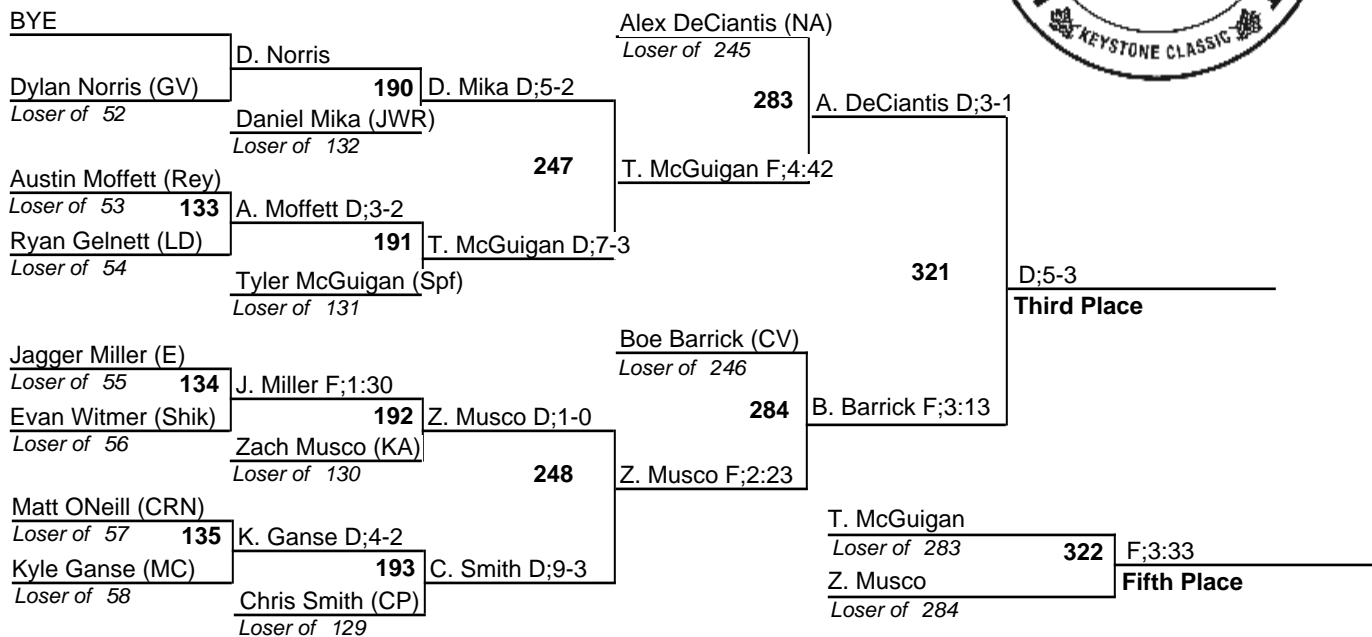

Manheim Lions Holiday Wrestling Tournament

29, December 2011

Manheim Lions Holiday Wrestling Tournament

29, December 2011

Manheim Lions Holiday Wrestling Tournament

29, December 2011

182

Manheim Lions Holiday Wrestling Tournament

29, December 2011

Manheim Lions Holiday Wrestling Tournament

29, December 2011

160

Manheim Lions Holiday Wrestling Tournament

29, December 2011

145

Manheim Lions Holiday Wrestling Tournament