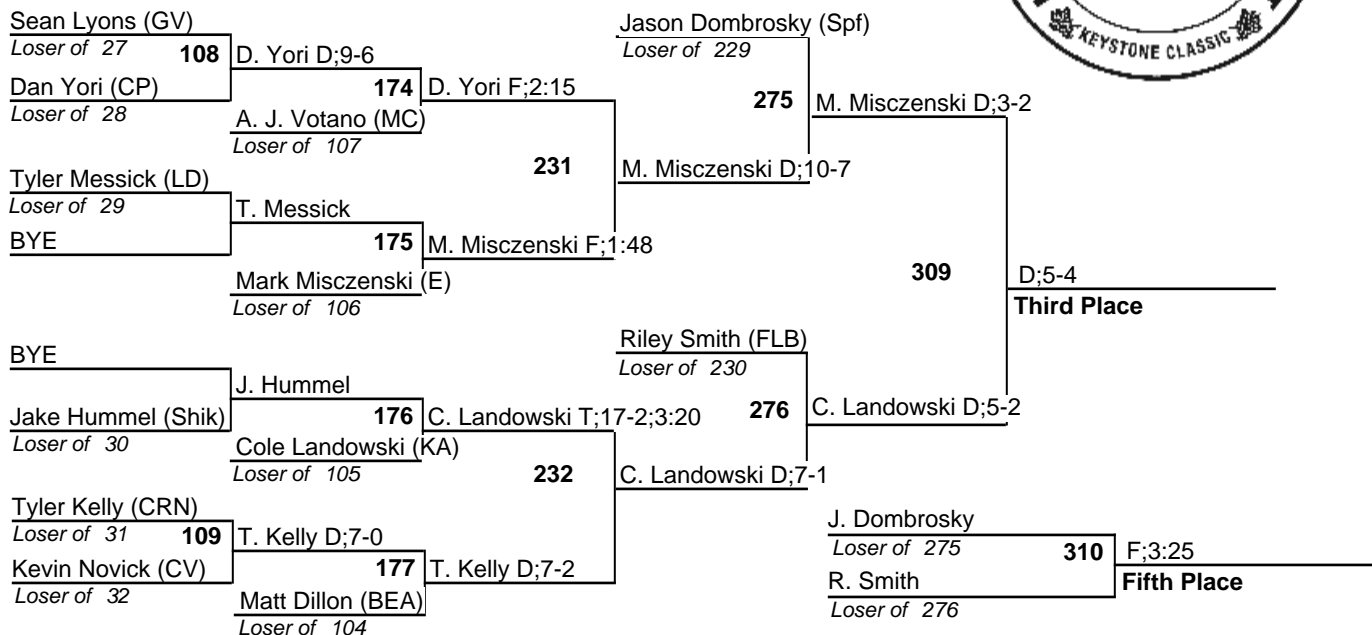

29, December 2011

Manheim Lions Holiday Wrestling Tournament

29, December 2011

160

Manheim Lions Holiday Wrestling Tournament

29, December 2011

145

Manheim Lions Holiday Wrestling Tournament

29, December 2011

138

Manheim Lions Holiday Wrestling Tournament

29, December 2011

132

Manheim Lions Holiday Wrestling Tournament

29, December 2011

126