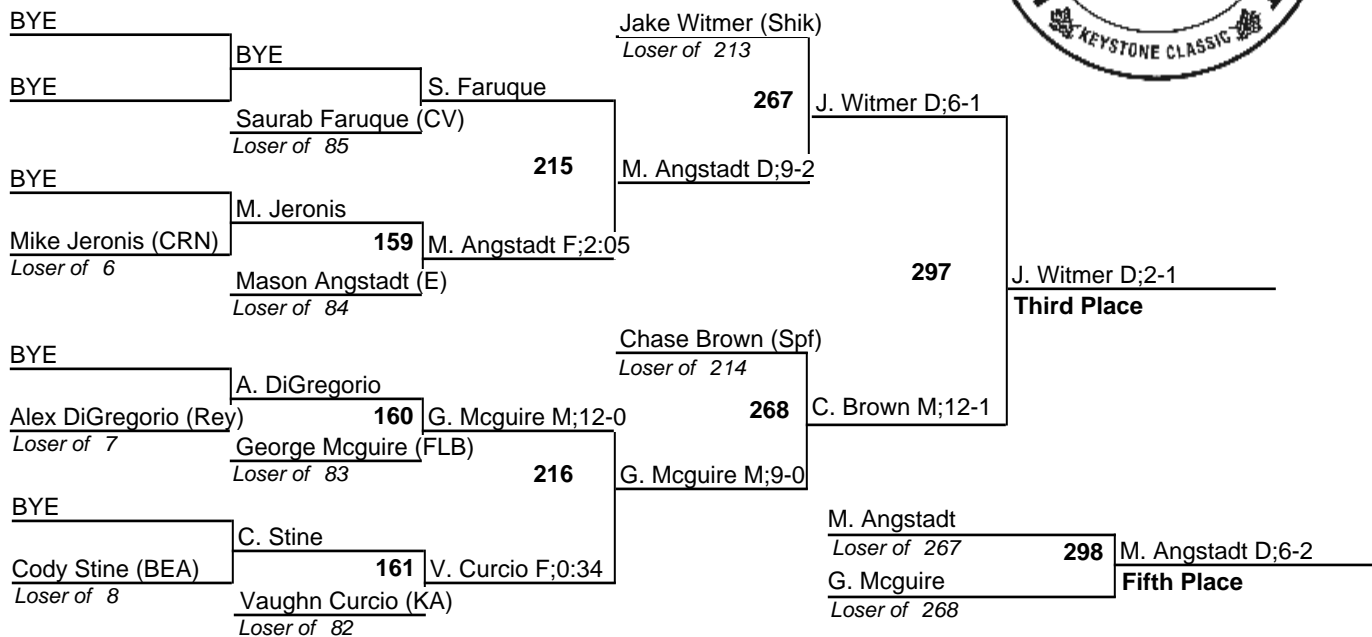

Manheim Lions Holiday Wrestling Tournament

29, December 2011

Manheim Lions Holiday Wrestling Tournament

29, December 2011

113

Manheim Lions Holiday Wrestling Tournament

29, December 2011

106