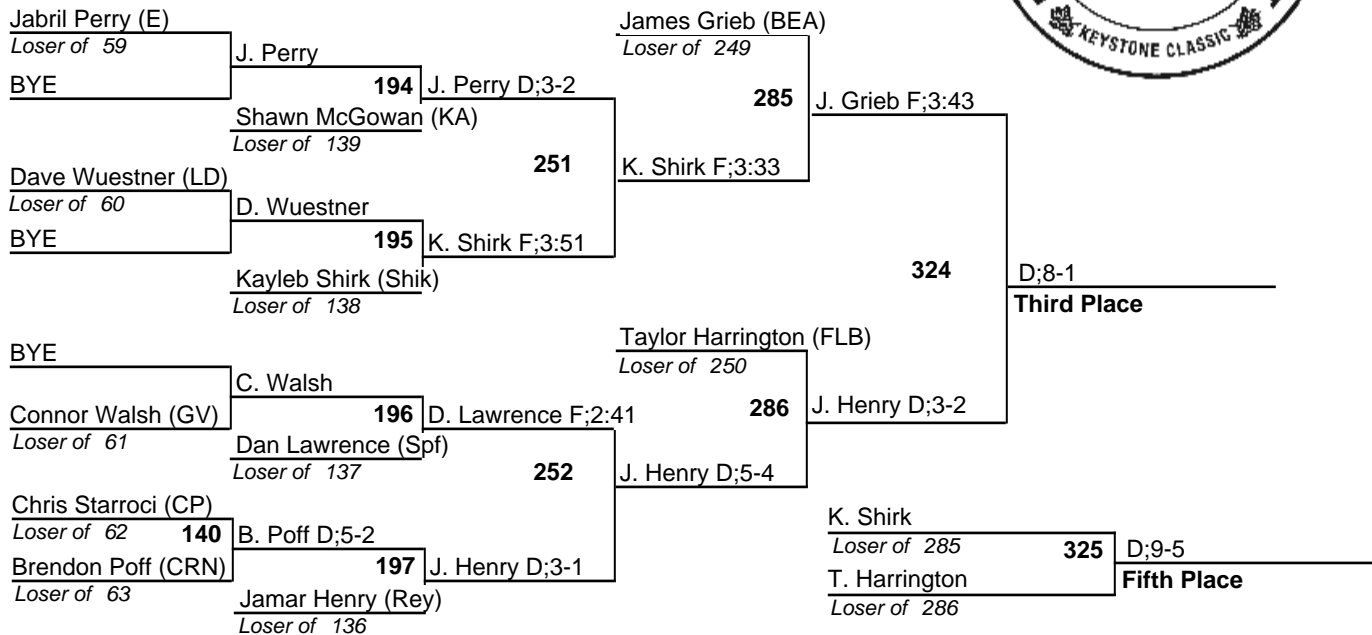

Manheim Lions Holiday Wrestling Tournament

29, December 2011

Manheim Lions Holiday Wrestling Tournament

29, December 2011

Manheim Lions Holiday Wrestling Tournament

29, December 2011

182

Manheim Lions Holiday Wrestling Tournament