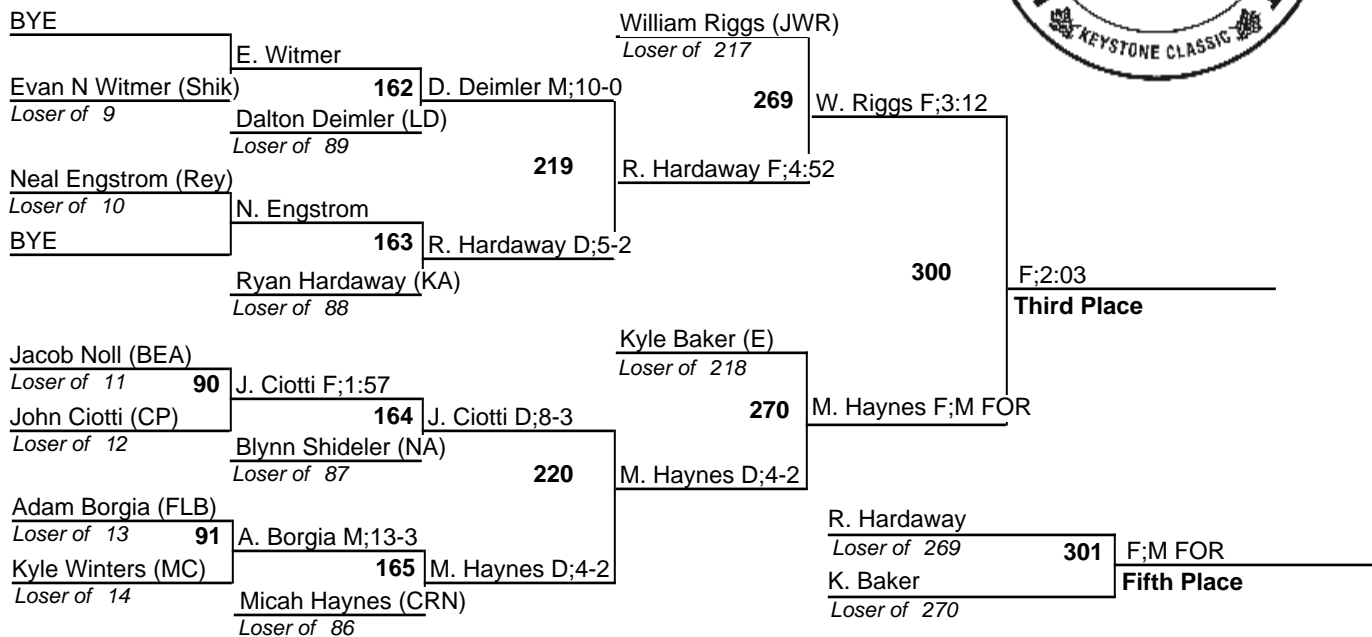

29, December 2011

138

Manheim Lions Holiday Wrestling Tournament

29, December 2011

132

Manheim Lions Holiday Wrestling Tournament

29, December 2011

126

Manheim Lions Holiday Wrestling Tournament

29, December 2011

Manheim Lions Holiday Wrestling Tournament

29, December 2011

113

Manheim Lions Holiday Wrestling Tournament

29, December 2011

106