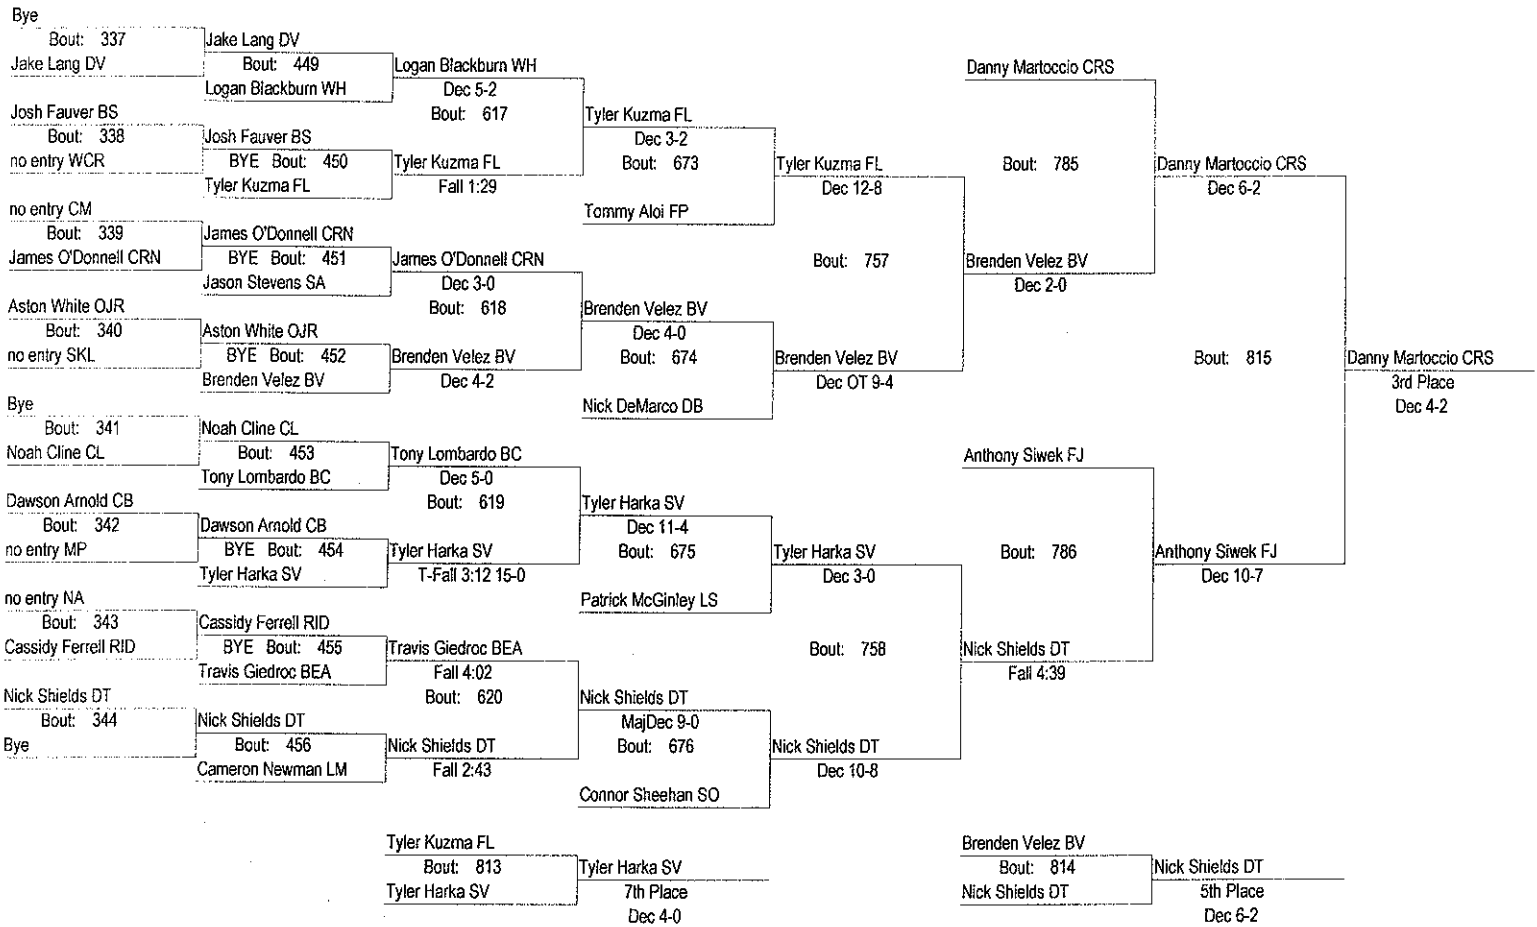

Escape The Rock - 2012

January 13 & 14, 2012

106

Escape The Rock - 2012

January 13 & 14, 2012

106

- Place Winners -
- 1st Brent Fleetwood SM (10) 4-0
 - 2nd Ethan Lizak PK (10) 3-1
 - 3rd Danny Martoccio CRS (10) 4-1
 - 4th Anthony Siwek FJ (12) 4-2