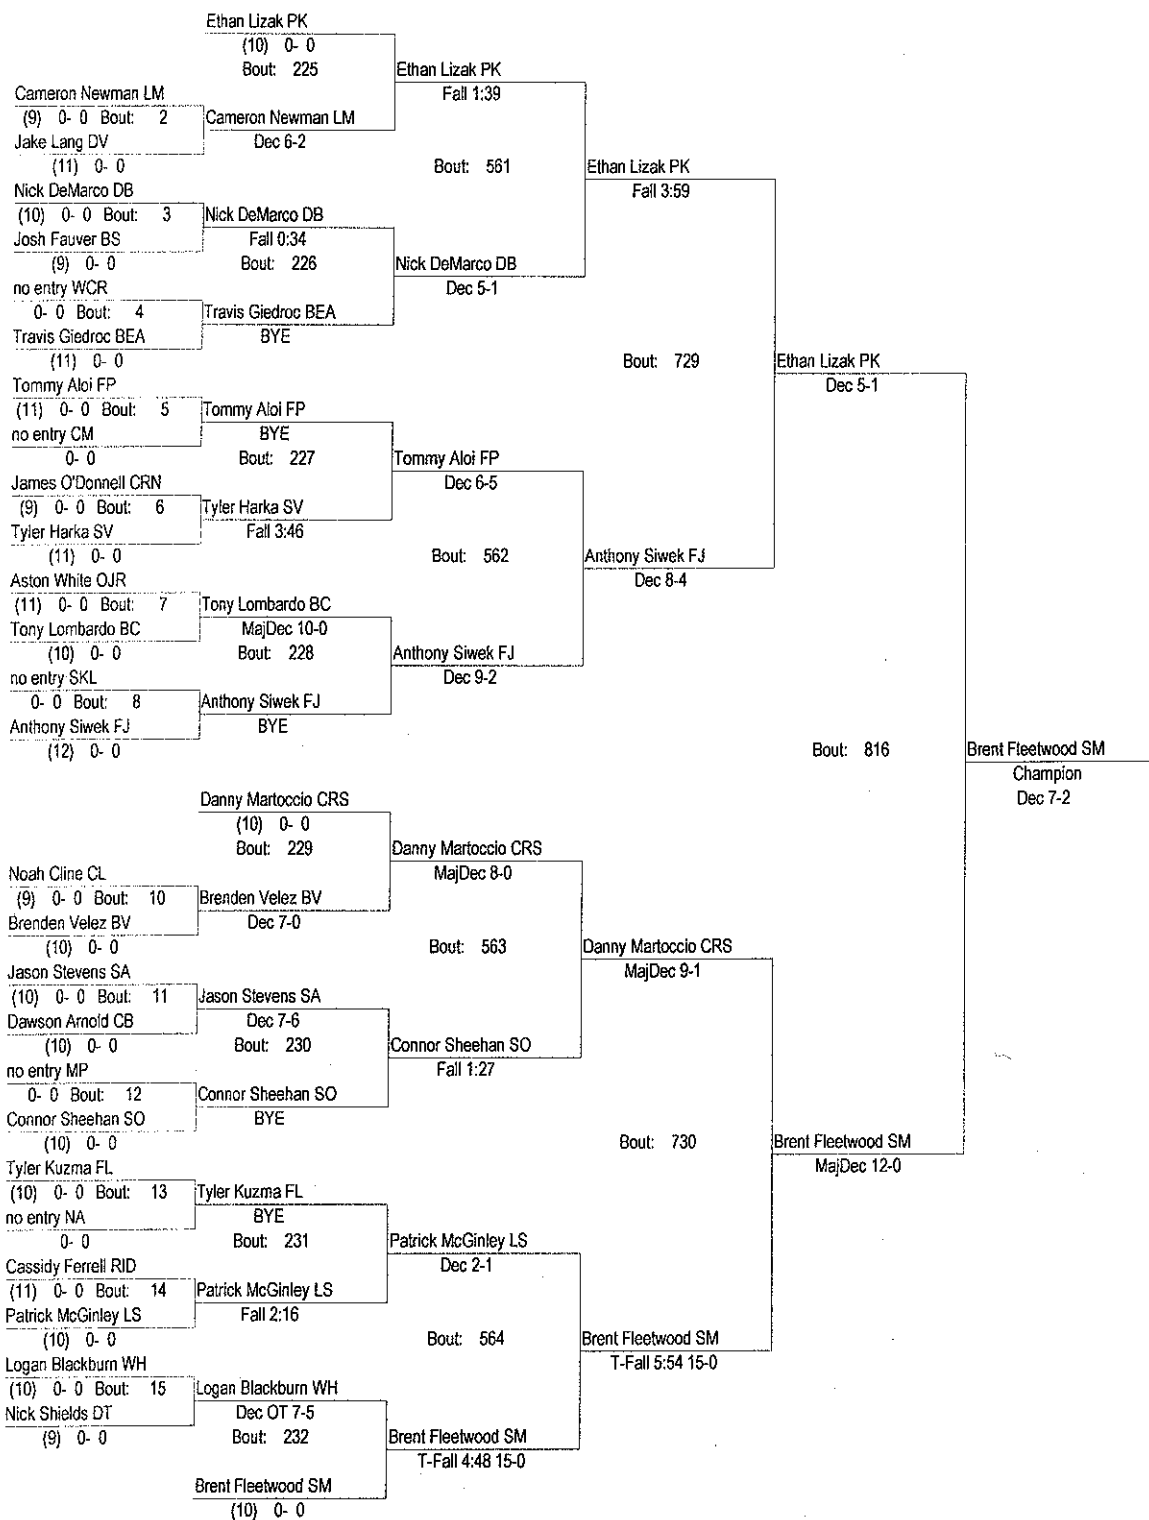

Totals													Total	
		1	2	3	4	5	6	7	7	8	9	10	11	12	13	
1	Bethlehem Catholic	33.5	25	27.5	3	8.5	4	10	56	6	0	0	0	5	8	186.5
2	Solanco	38	27	19.5	0	6	2	10	34.5	4	5	2	0	1	6	155
3	Colonial Forge	32	22	22	0	9	3	8	34.5	8	0	0	0	1	8	147.5
4	Parkland	22	14	24	5	12.5	6	0	24	0	10	4	0	0	0	121.5
5	Norristown Area	19	21	24	3	1	1	7	13	6	17	2	5	0	0	119
6	Fort LeBoeuf	23	18	10	3	11	5	11	11	10	10	2	4	0	0	118
7	Owen J Roberts	35	15	5	3	8	5	14.5	0	9	15	2	0	1	0	112.5
8	Big Spring	31.5	21	20	0	6	1	4	0	3	17	6	0	1	0	110.5
9	Council Rock South	16	14.5	18	2	6	5	4	22	3	11	5	0	0	4	110.5
10	Smyrna	27.5	11.5	12.5	1	9	1	5	12	6	6.5	4	0	0	4	100
11	Dallastown	25.5	7	0	6	15	4	7.5	0	11	5	0	4	1	5	91
12	La Salle	17.5	15.5	17.5	5	2	0	2	24	0	0	0	2	0	4	89.5
13	Saucon Valley	27.5	5.5	6	6	12.5	5	8	11	0	0	0	0	2	4	87.5
14	Central Mountain	22.5	8	7	4	13	5	4	13	0	0	0	0	0	4	80.5
15	Westmont Hilltop	20	7.5	12	1	10	2	0	22	0	0	0	0	0	4	78.5
16	West Chester Rustin	22	7.5	12	2	2	4	-1	13	0	7	3	0	0	6	77.5
17	Chambersburg	18.5	8.5	10	2	7	1	6	11	0	6	2	0	0	4	76
18	Line Mountain	19	8	5	3	8	4	6	11	3	0	0	0	3	4	74
19	Council Rock North	18	5	12	18	10	0	0	0	0	5	0	4	0	0	72
20	Delaware Valley	25.5	8	0	1	9	7	10	0	6	0	0	4	1	0	71.5
21	Forest Park	14	13	17	1	0	0	0	11	0	5	0	4	0	0	65
22	Brentsville	16	5.5	10	1	10.5	3	8	0	3	5	0	0	1	0	63
23	Bald Eagle Area	12	10	5	5	9.5	4	4	0	5	5	2	0	0	0	61.5
24	Malvern Prep	20	7	0	4	7	6	8	0	3	0	0	0	1	0	56
25	David Breaury	20	9	10	0	4	4	2	0	0	5	0	2	0	0	56
26	Shikellamy	14	5	0	3	11	3	6	0	3	0	0	4	0	0	49
27	Salesianum	26	0	0	0	11.5	9.5	0	0	0	0	0	0	0	0	47
28	Clearfield	8	7	11	9	1	0	0	0	0	5	0	2	0	0	43
29	Paulsboro	18	2	0	7	8	0	3	0	0	0	0	0	1	0	39
30	Father Judge	6	6	5	11	3	1	0	0	0	5	0	0	0	0	37
31	Ridley	13.5	2	0	6	2.5	0	4	0	5	0	0	0	0	0	33

Escape The Rock - 2012

January 13 & 14, 2012

106