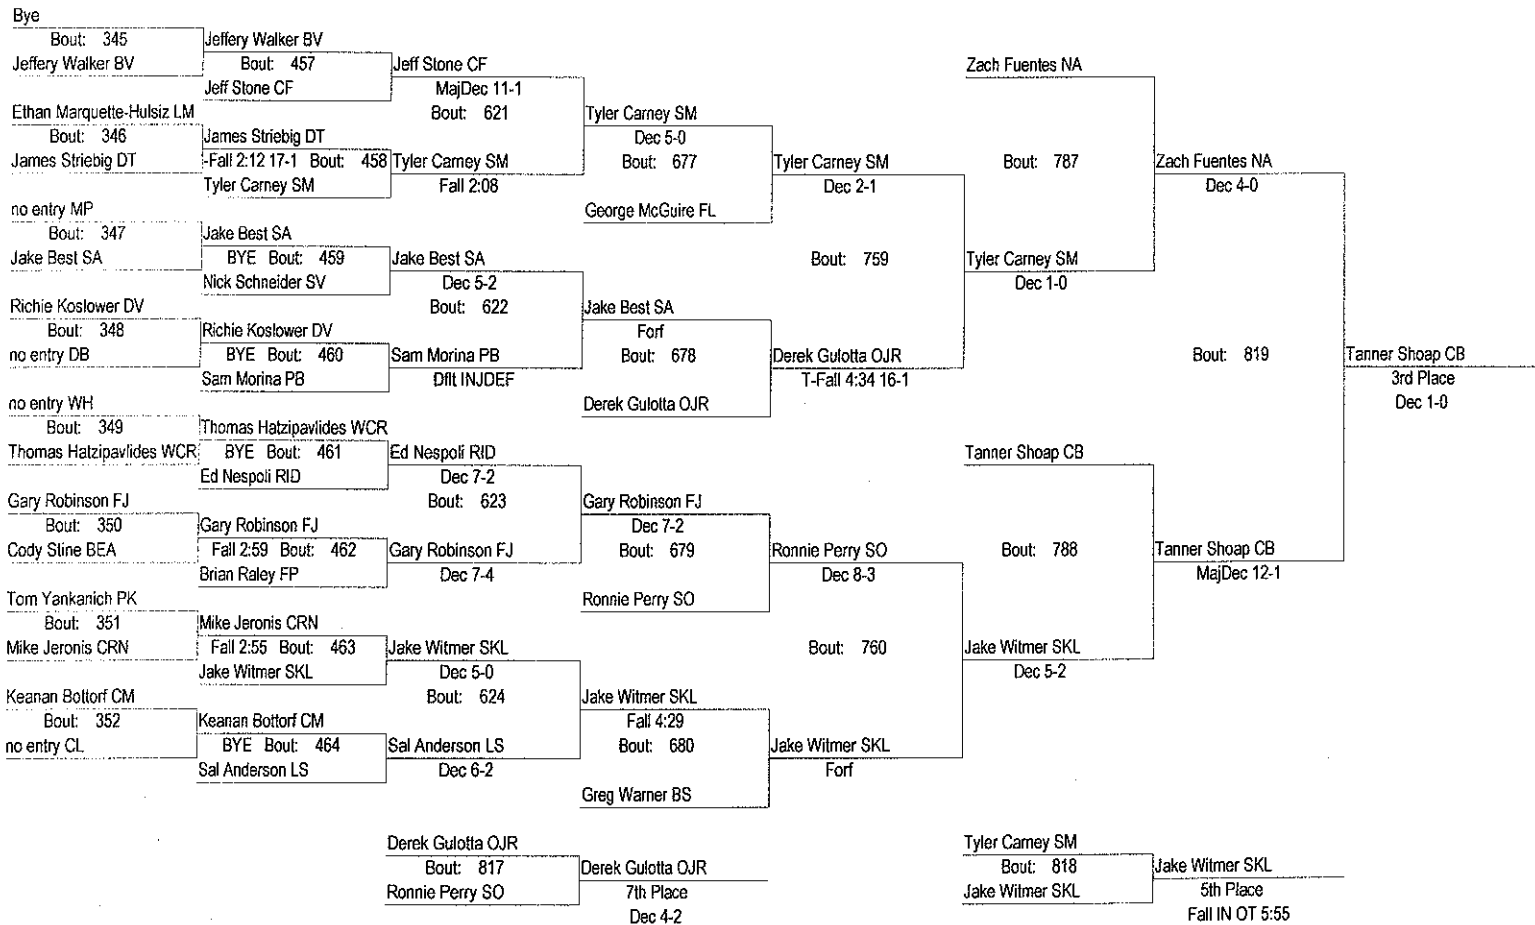

January 13 & 14, 2012

113

- Place Winners -
 1st Billy Rappo CRS (12) 4- 0
 2nd Darian Cruz BC (11) 4- 1
 3rd Tanner Shoap CB (11) 5- 1
 4th Zach Fuentes NA (11) 4- 2

- Place Winners -
 5th Jake Witmer SKL (12) 6- 2
 6th Tyler Carney SM (10) 5- 3
 7th Derek Gulotta OJR (9) 4- 2
 8th Ronnie Perry SO (11) 3- 3