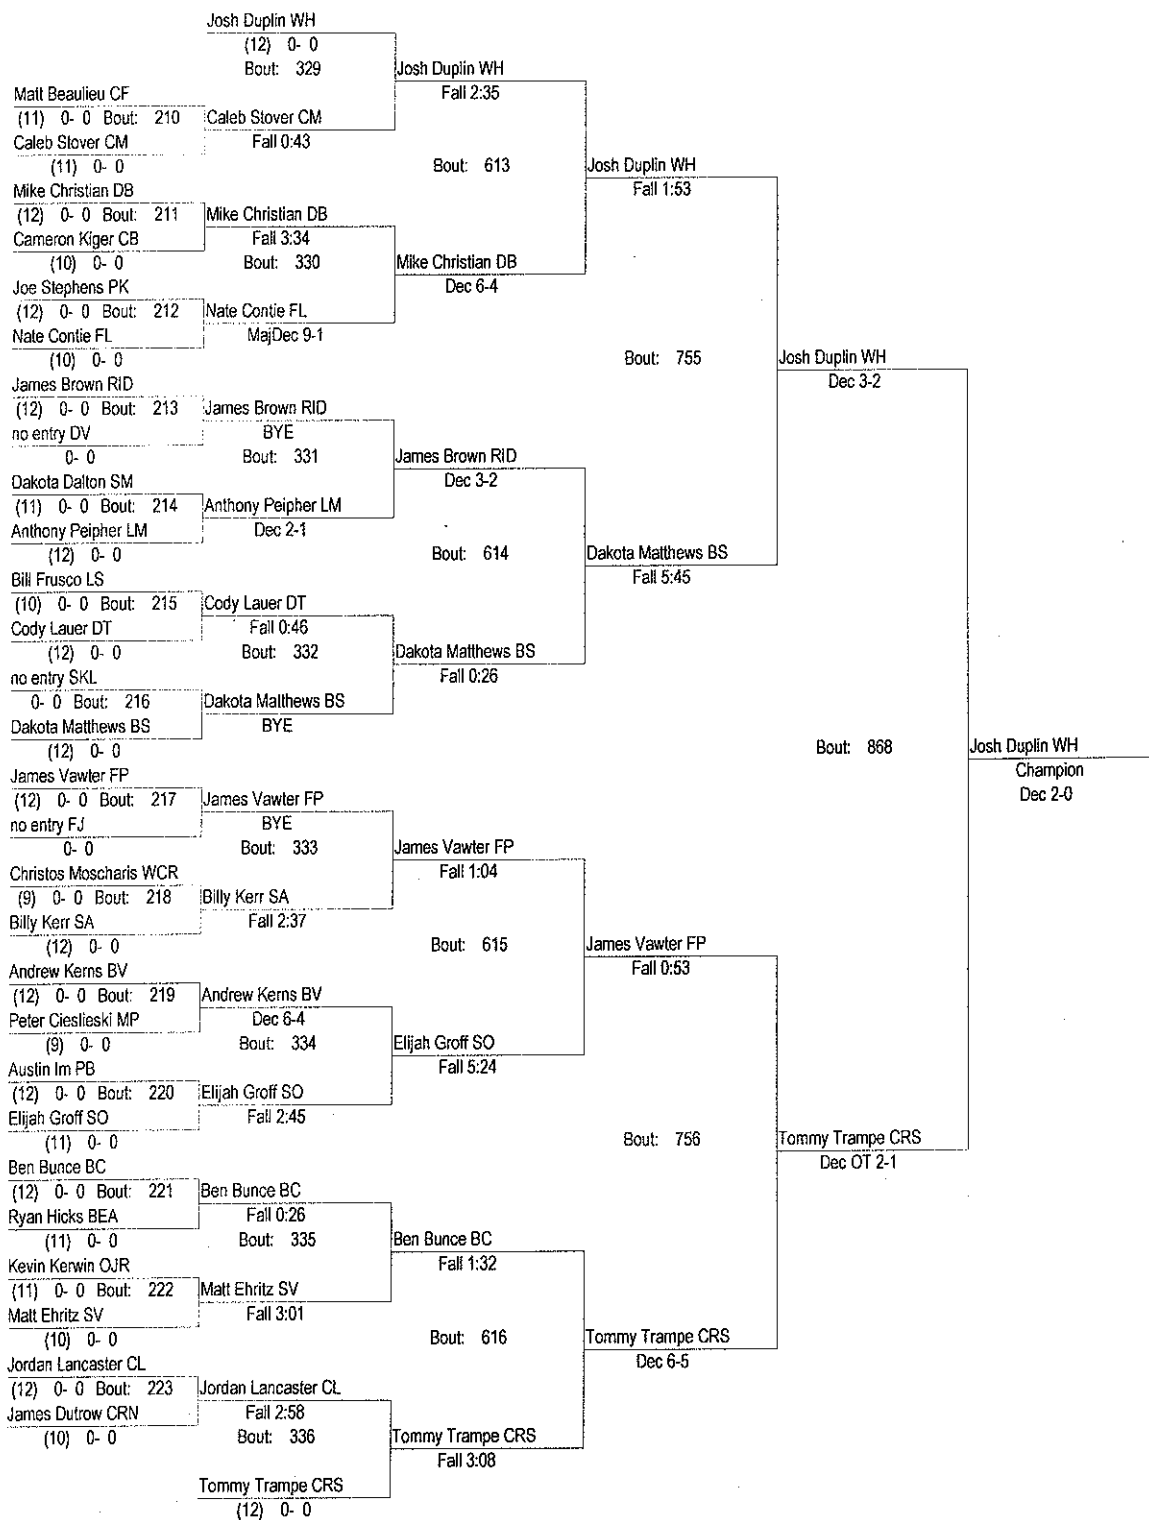

Escape The Rock - 2012

January 13 & 14, 2012

285