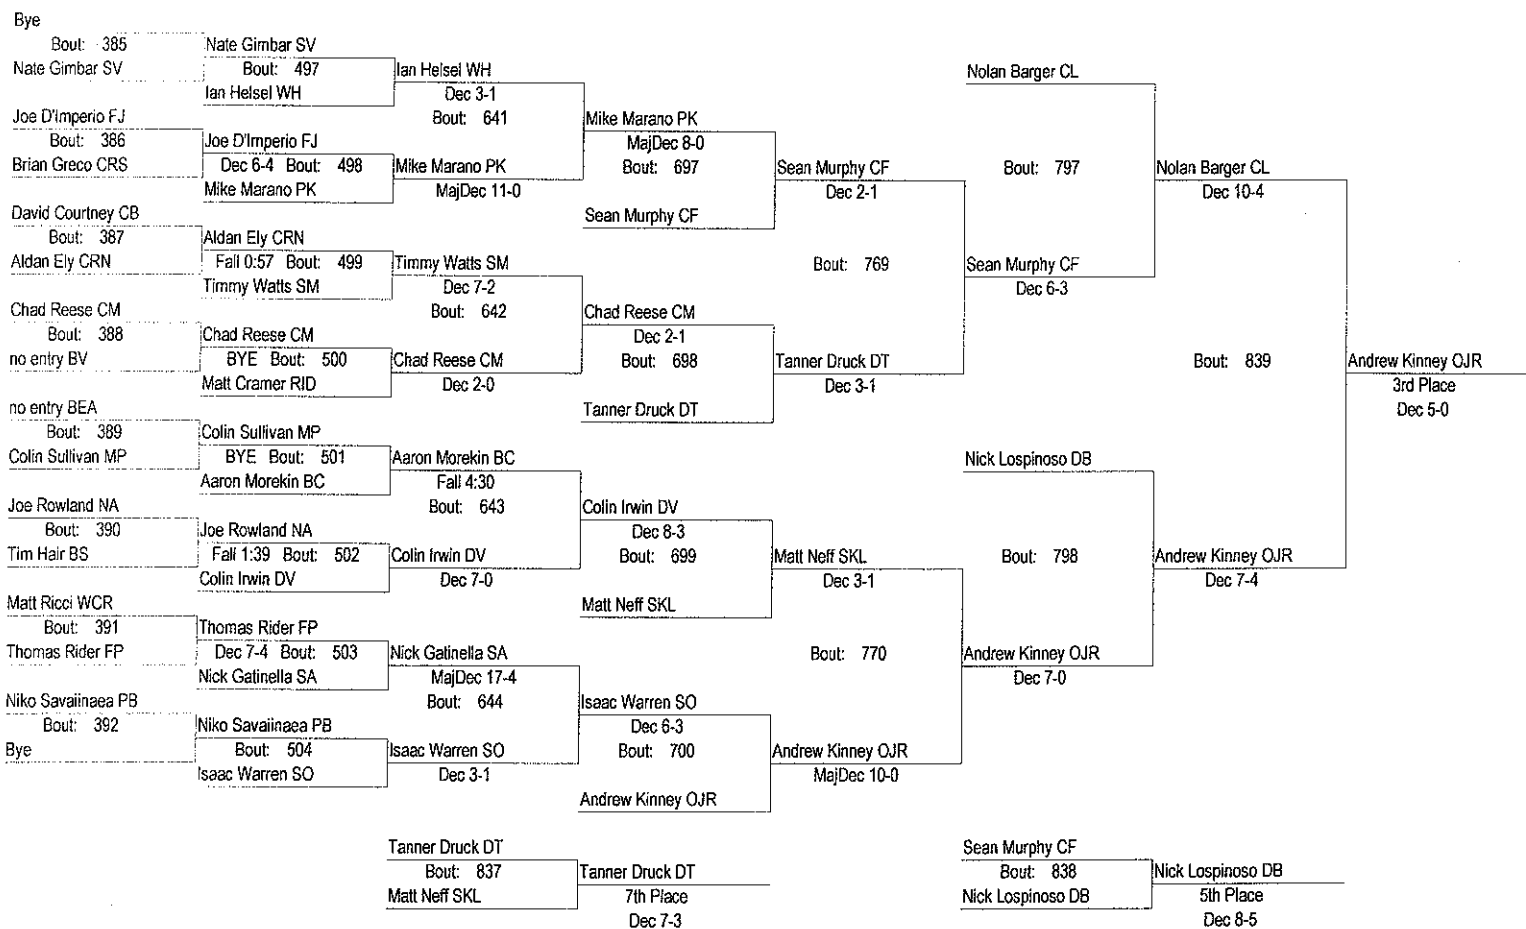

Escape The Rock - 2012

January 13 & 14, 2012

145

1. Place Winners -
2. 1st Matt Cimato LS (12) 4- 0
   - 2nd Kody Pace FL (12) 4- 1
   - 3rd Andrew Kinney OJR (12) 6- 1
   - 4th Nolan Barger CL (11) 3- 2

1. Place Winners -
2. 5th Nick Lospinoso DB (12) 4- 2
   - 6th Sean Murphy CF (11) 4- 3
   - 7th Tanner Druck DT (11) 4- 2
   - 8th Matt Neff SKL (12) 3- 3