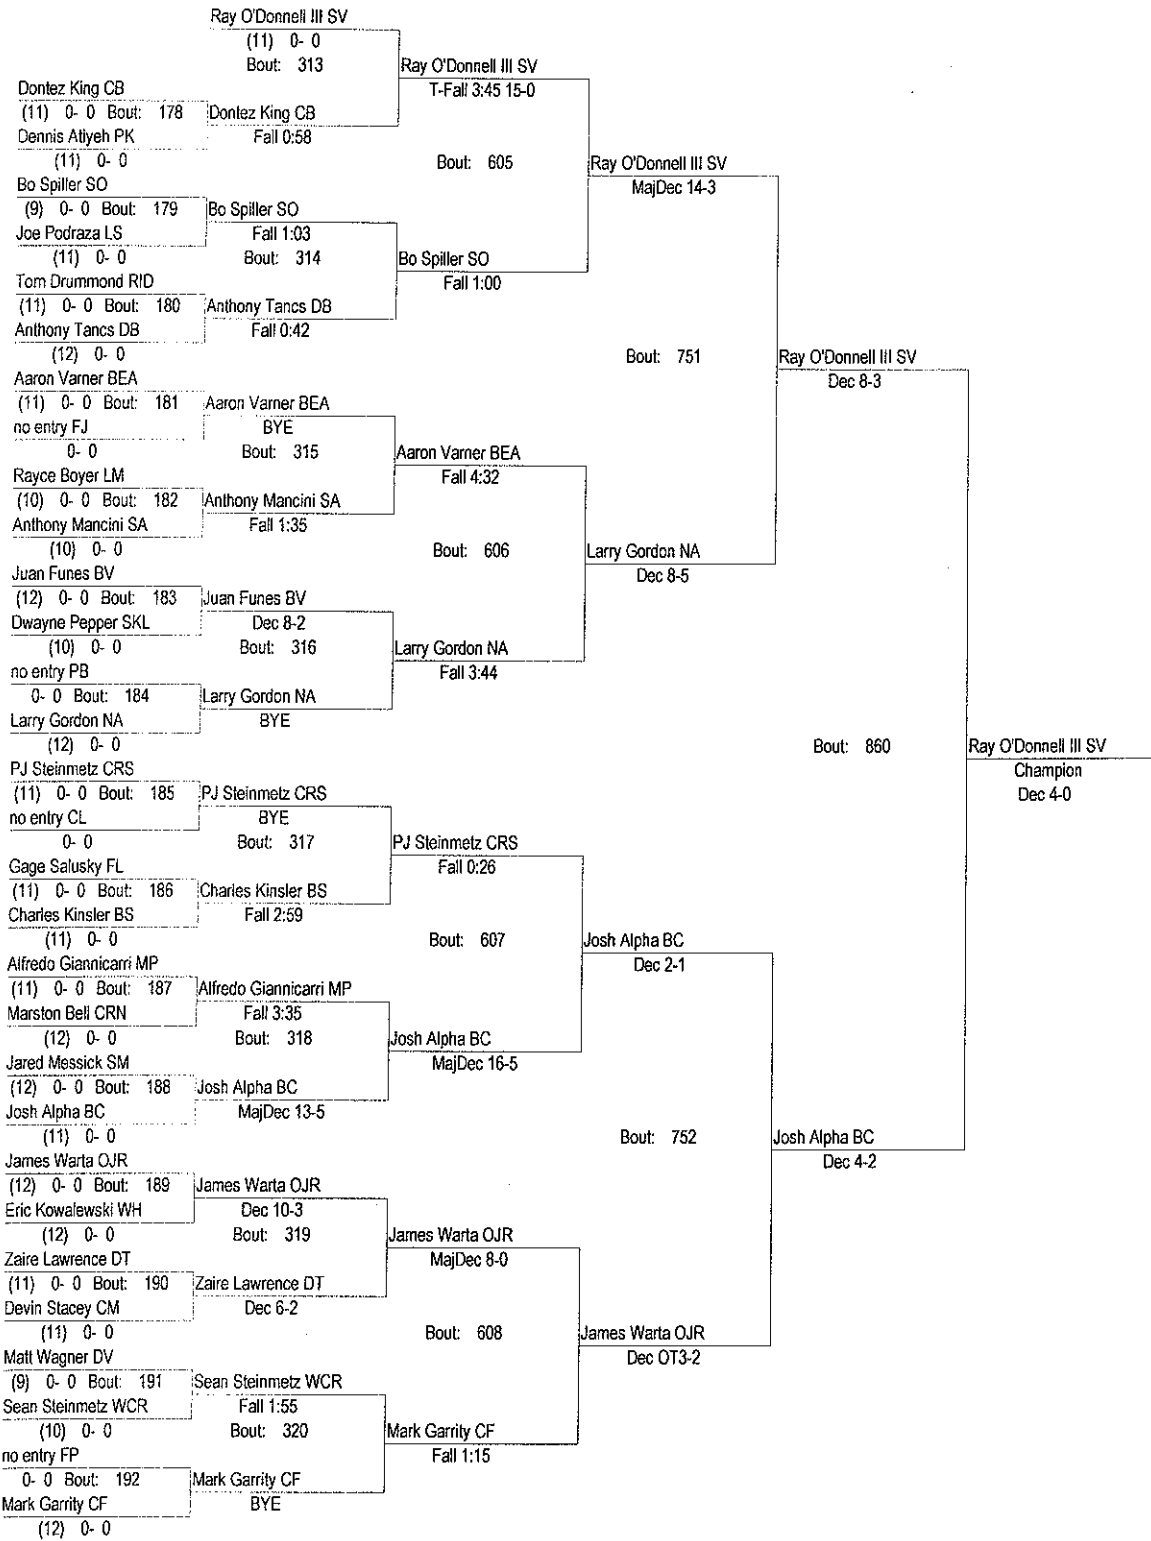

Escape The Rock - 2012

January 13 & 14, 2012

195