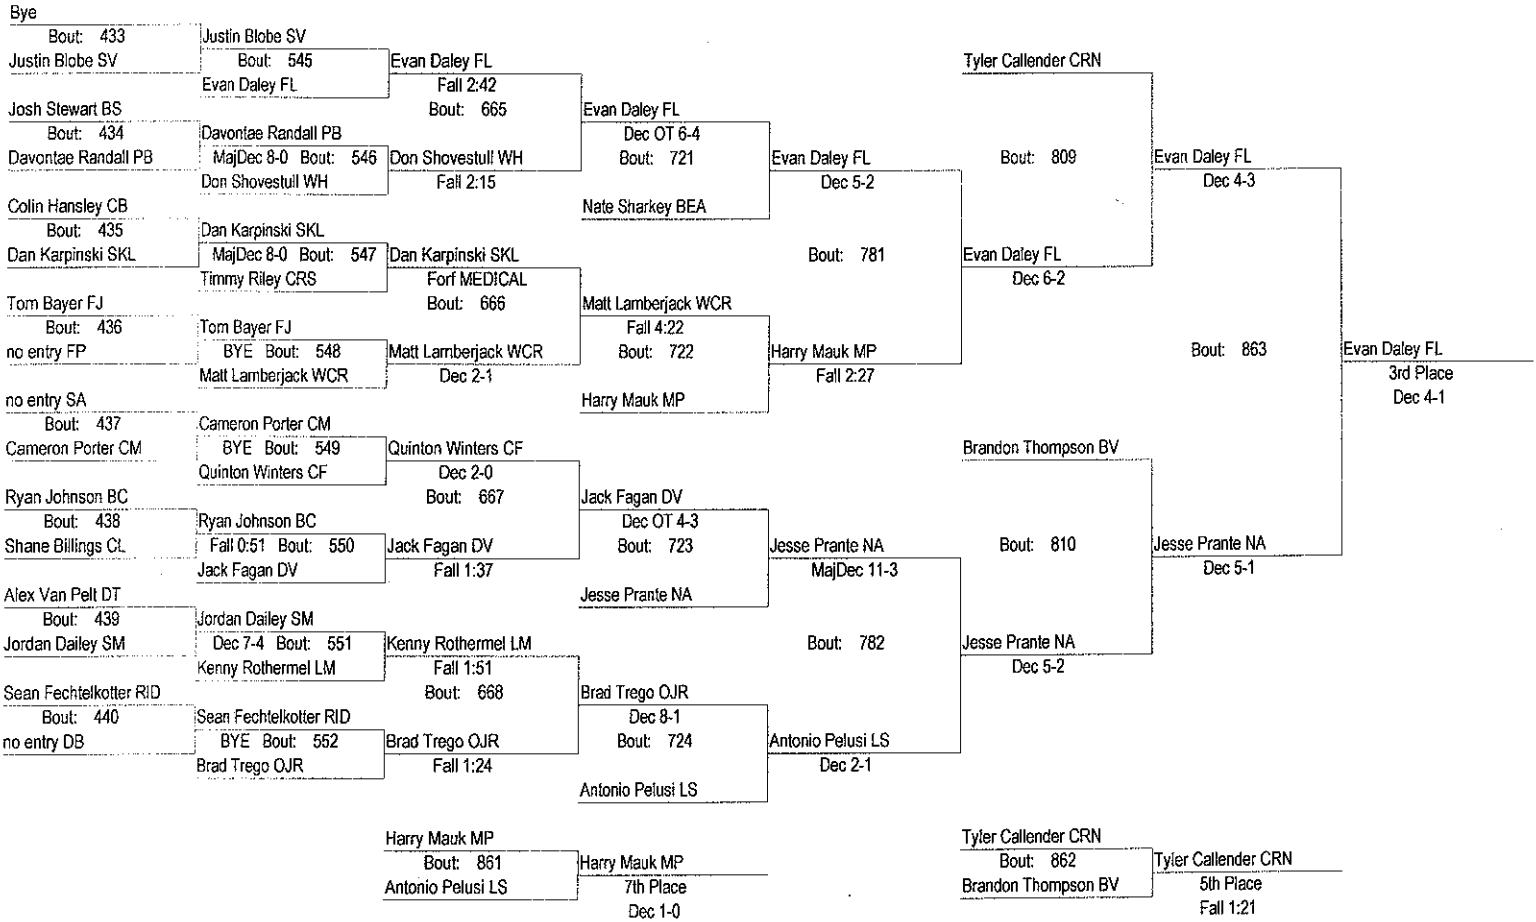

Escape The Rock - 2012

January 13 & 14, 2012

195

Escape The Rock - 2012

January 13 & 14, 2012

220

Escape The Rock - 2012

January 13 & 14, 2012

220

- Place Winners -
 1st Thomas Haines SO (10) 4- 0
 2nd Shaun Heist PK (11) 4- 1
 3rd Evan Daley FL (11) 7- 1
 4th Jesse Prante NA (12) 5- 2

- Place Winners -
 5th Tyler Callender CRN (10) 4- 2
 6th Brandon Thompson BV (12) 3- 3
 7th Harry Mauk MP (11) 4- 2
 8th Antonio Pelusi LS (10) 3- 3