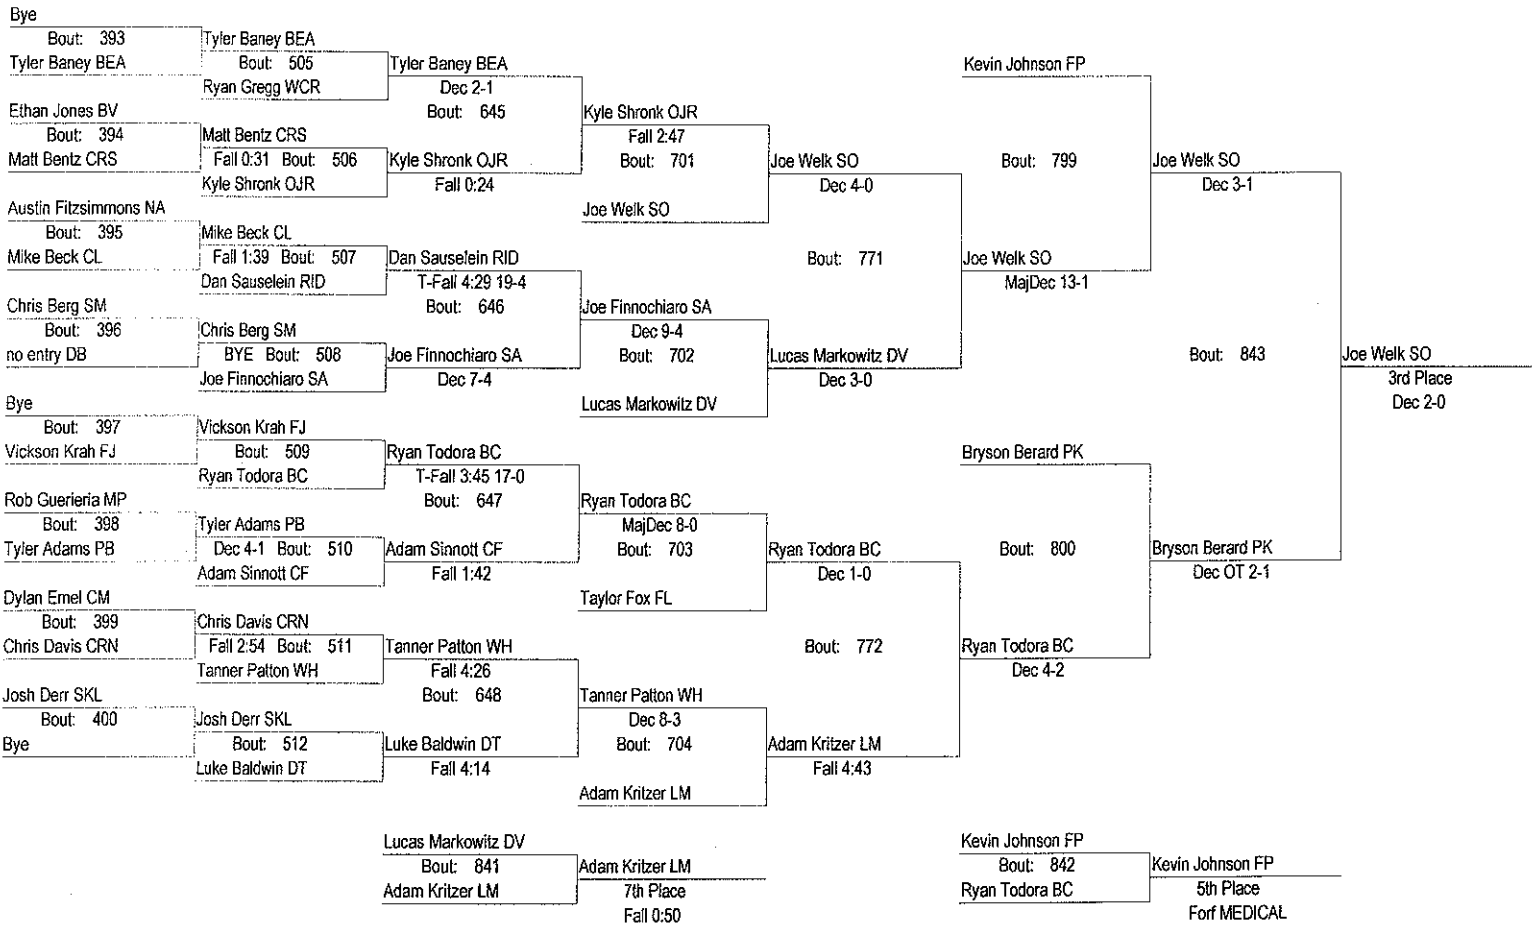

January 13 & 14, 2012

152

- Place Winners -

1st Garrett Hammond CB (11) 4- 0
 2nd Casey Kent LS (12) 3- 1
 3rd Joe Welk SO (12) 6- 1
 4th Bryson Berard PK (12) 4- 2

- Place Winners -

5th Kevin Johnson FP (12) 3- 2
 6th Ryan Todora BC (11) 5- 2
 7th Adam Kritzer LM (12) 4- 2
 8th Lucas Markowitz DV (11) 3- 3