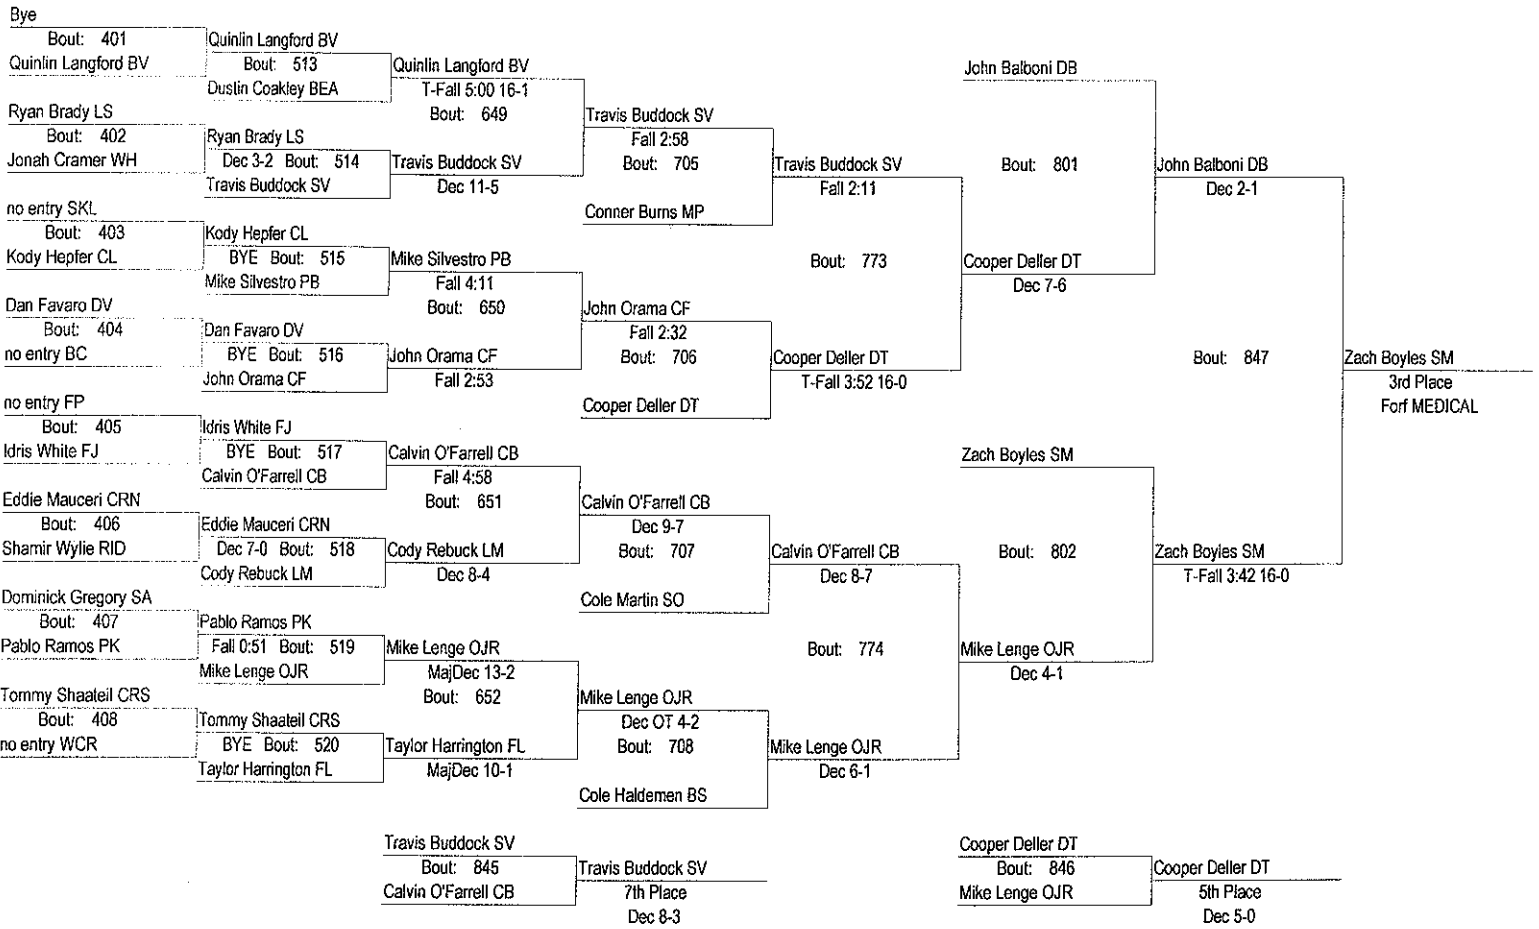

Escape The Rock - 2012

January 13 & 14, 2012

160

- Place Winners -

1st Brian Brill CM	(12) 4- 0
2nd Brett Harner NA	(11) 4- 1
3rd Zach Boyles SM	(11) 5- 1
4th John Balboni DB	(11) 4- 1

- Place Winners -

5th Cooper Deller DT	(11) 5- 2
6th Mike Lenge OJR	(12) 5- 3
7th Travis Buddock SV	(11) 5- 2
8th Calvin O'Farrell CB	(10) 4- 3