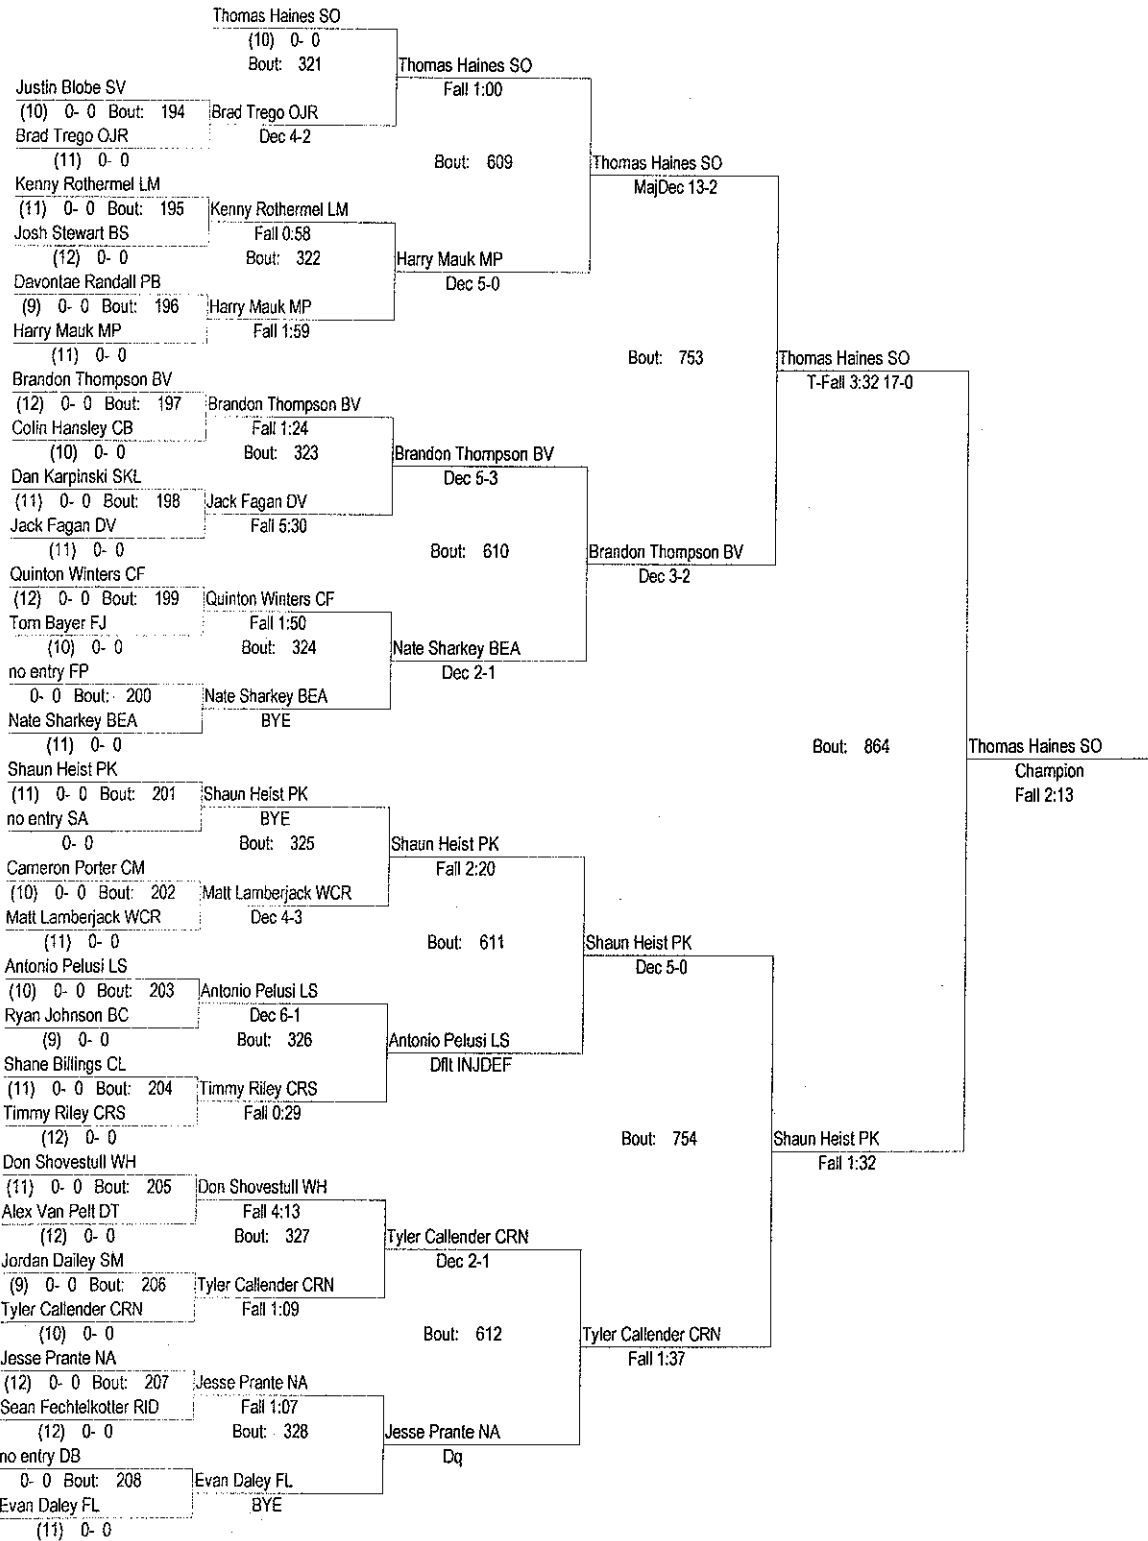

Escape The Rock - 2012

January 13 & 14, 2012

195

Escape The Rock - 2012

January 13 & 14, 2012

220

Escape The Rock - 2012

January 13 & 14, 2012