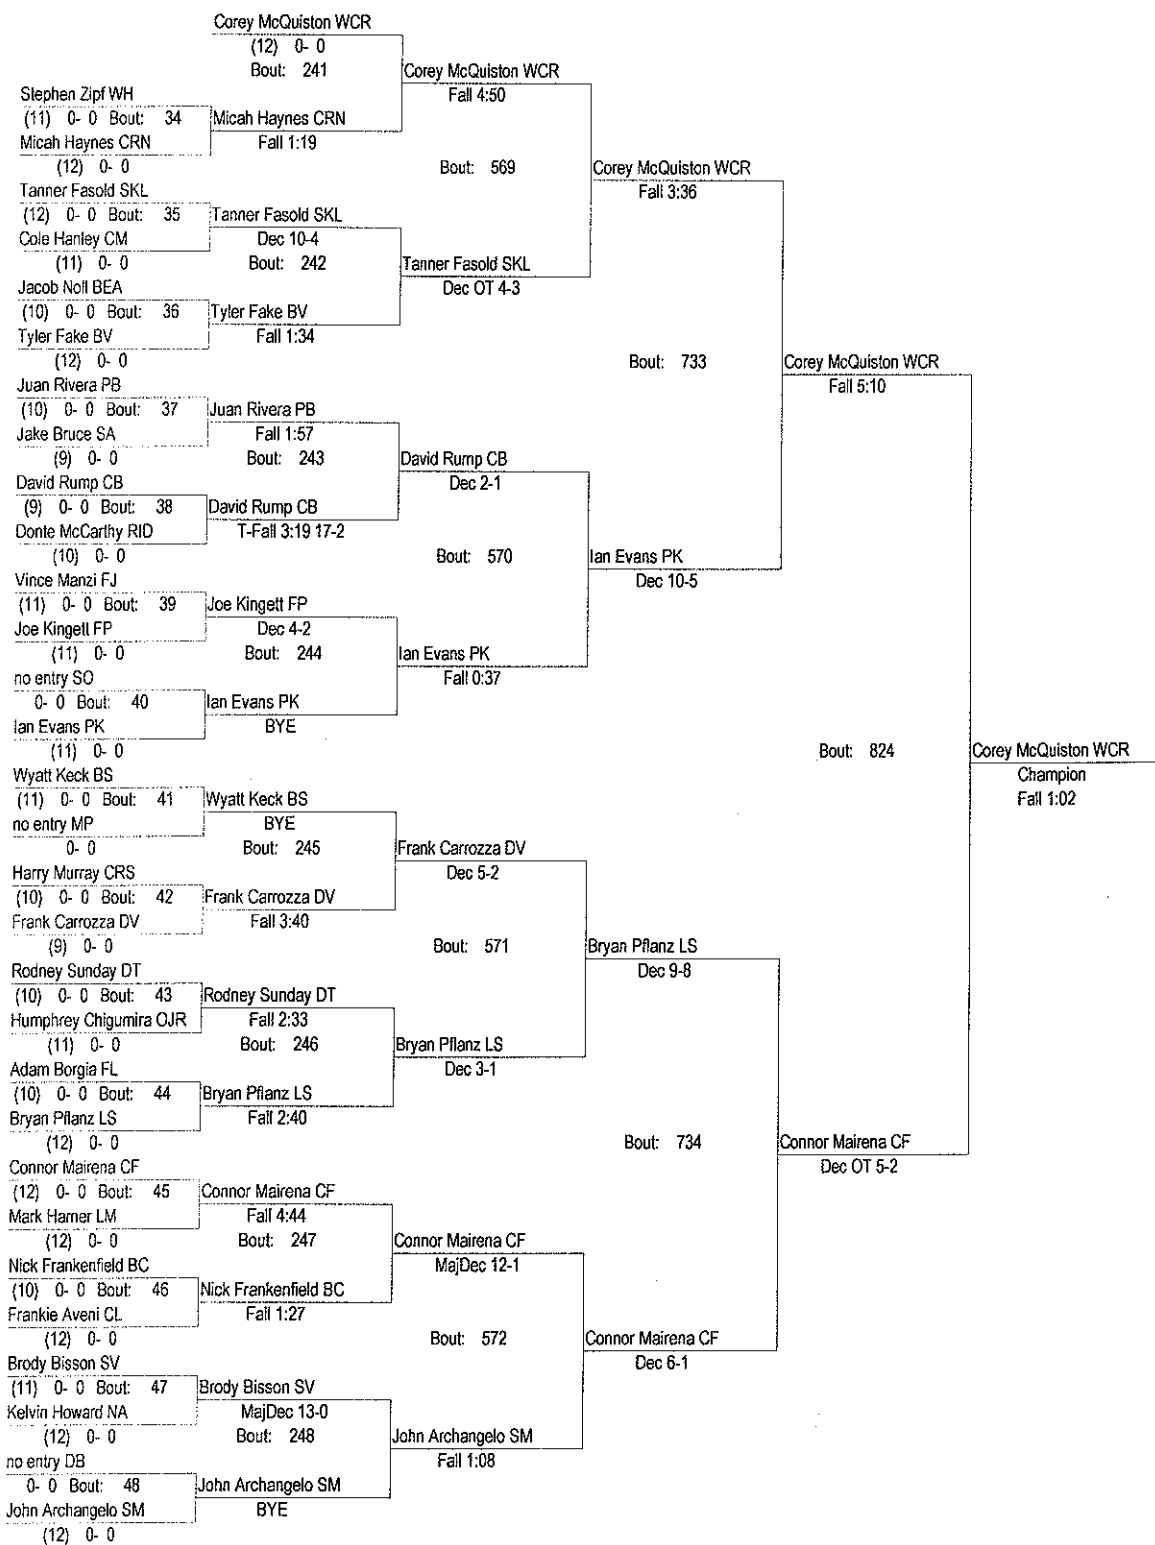

Escape The Rock - 2012

January 13 & 14, 2012

120