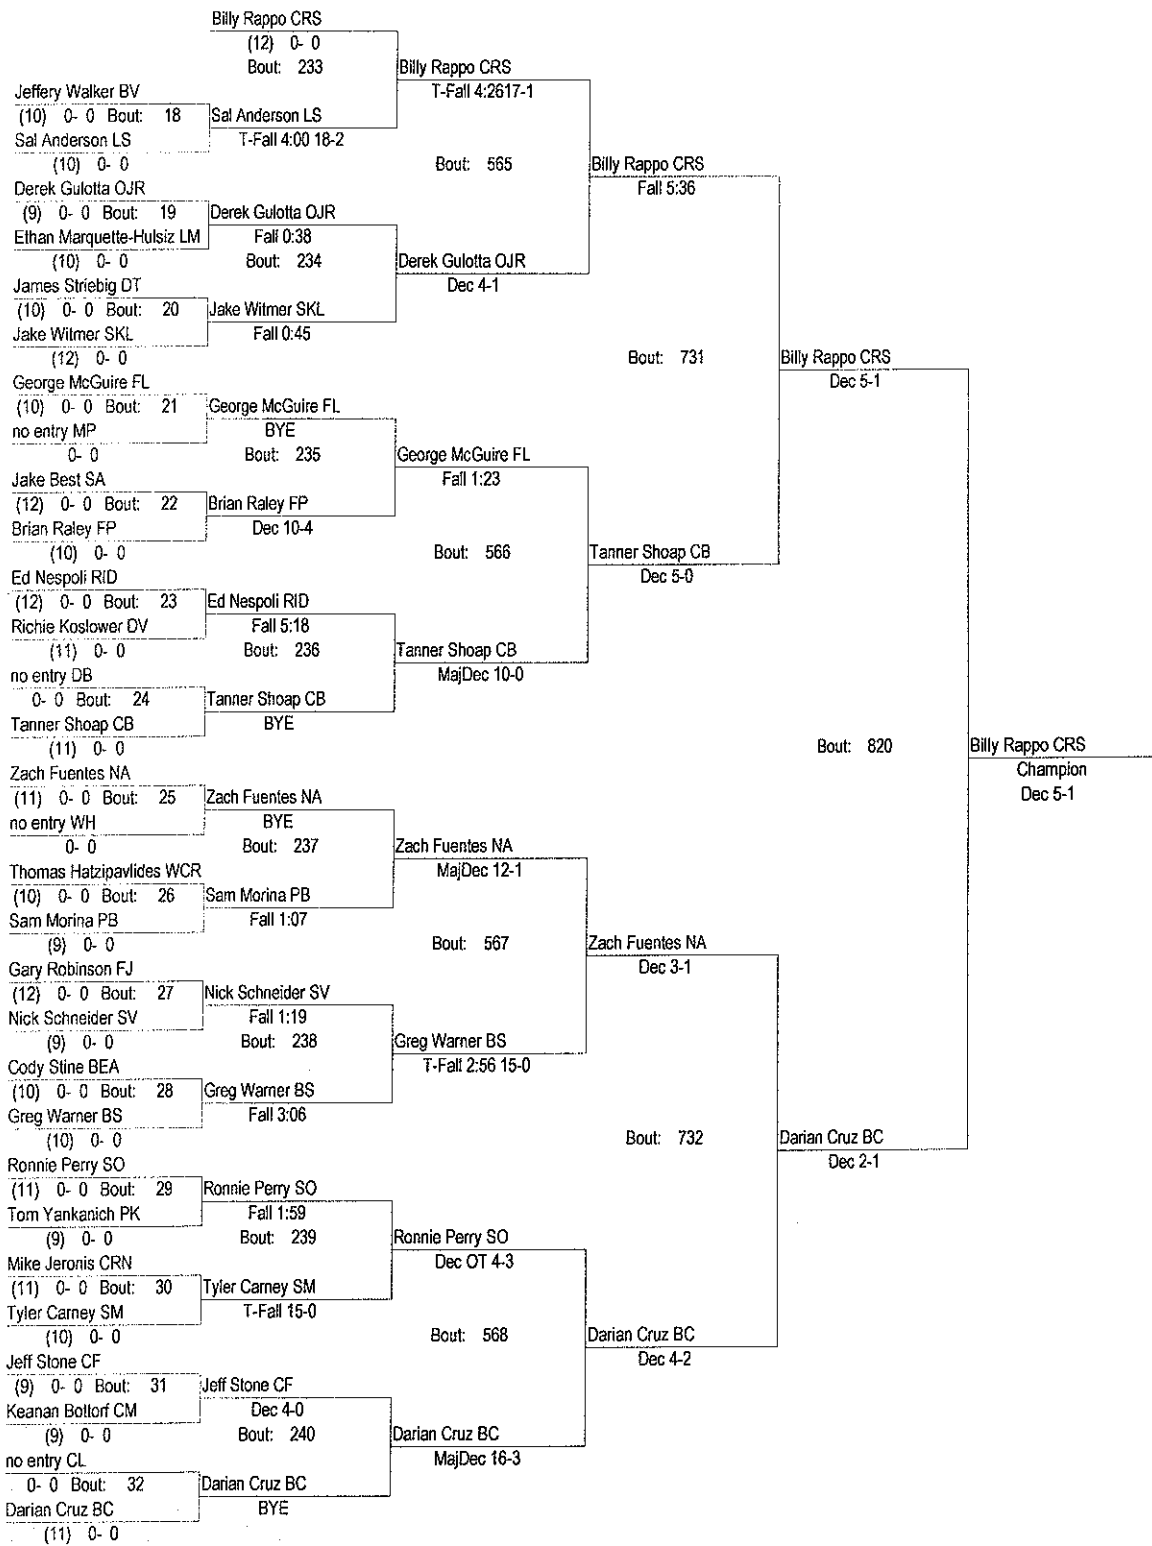

Escape The Rock - 2012

January 13 & 14, 2012

113