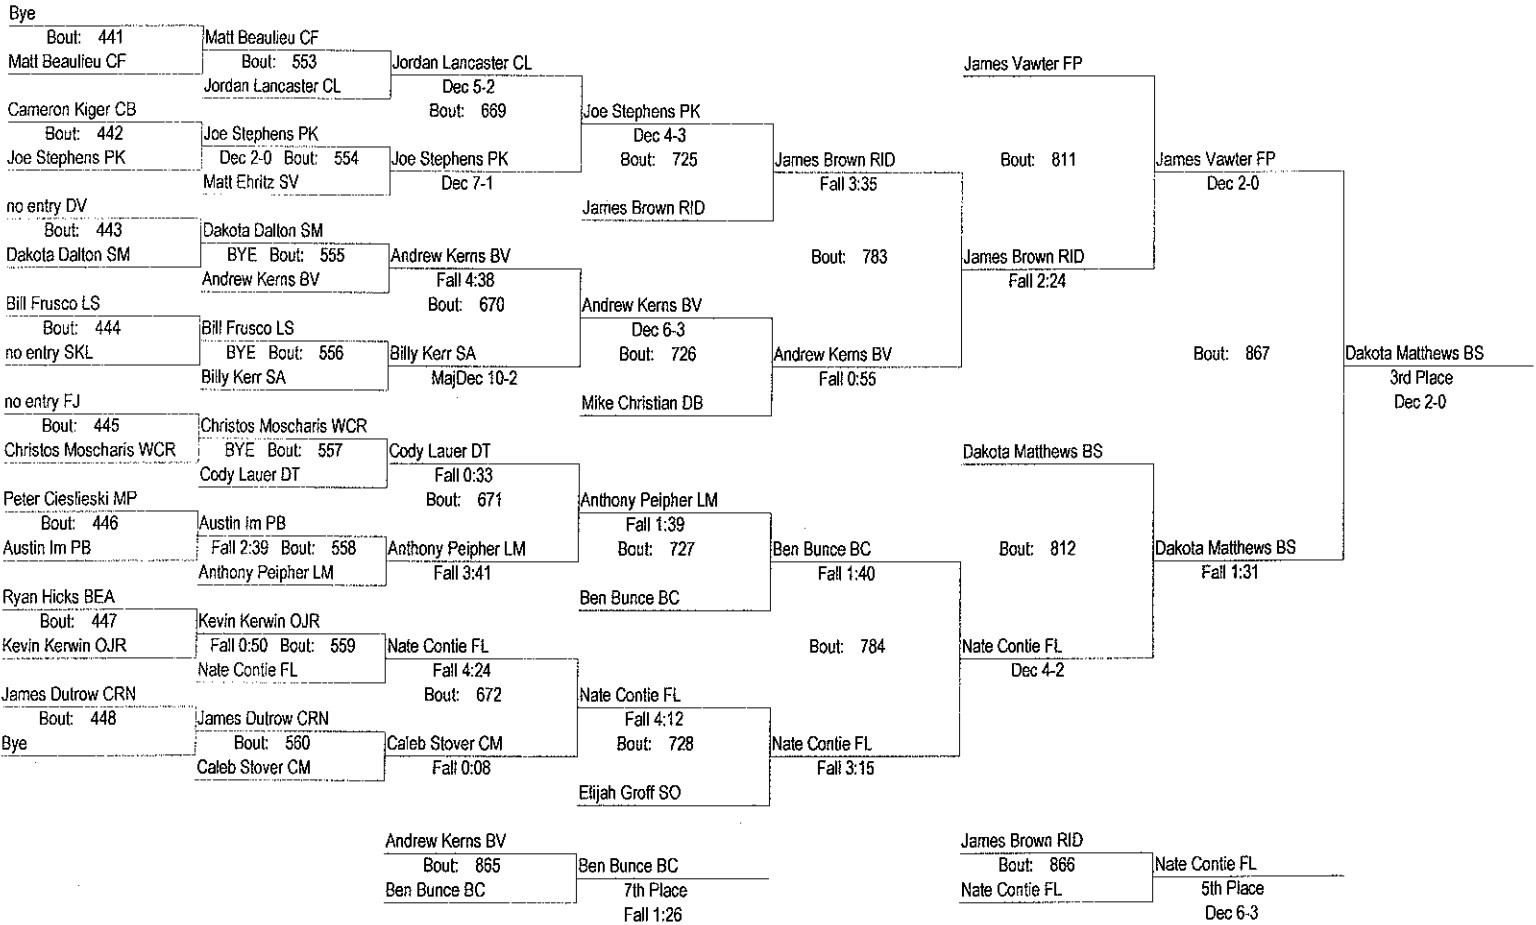

Escape The Rock - 2012

January 13 & 14, 2012

285

Escape The Rock - 2012

January 13 & 14, 2012

285

- Place Winners -

1st Josh Duplin WH
 2nd Tommy Trampe CRS
 3rd Dakota Matthews BS
 4th James Vawter FP

(12) 4-0
 (12) 3-1
 (12) 5-1
 (12) 4-2

- Place Winners -

5th Nate Contie FL
 6th James Brown RID
 7th Ben Bunce BC
 8th Andrew Kerns BV

(10) 6-2
 (12) 4-3
 (12) 4-2
 (12) 4-3