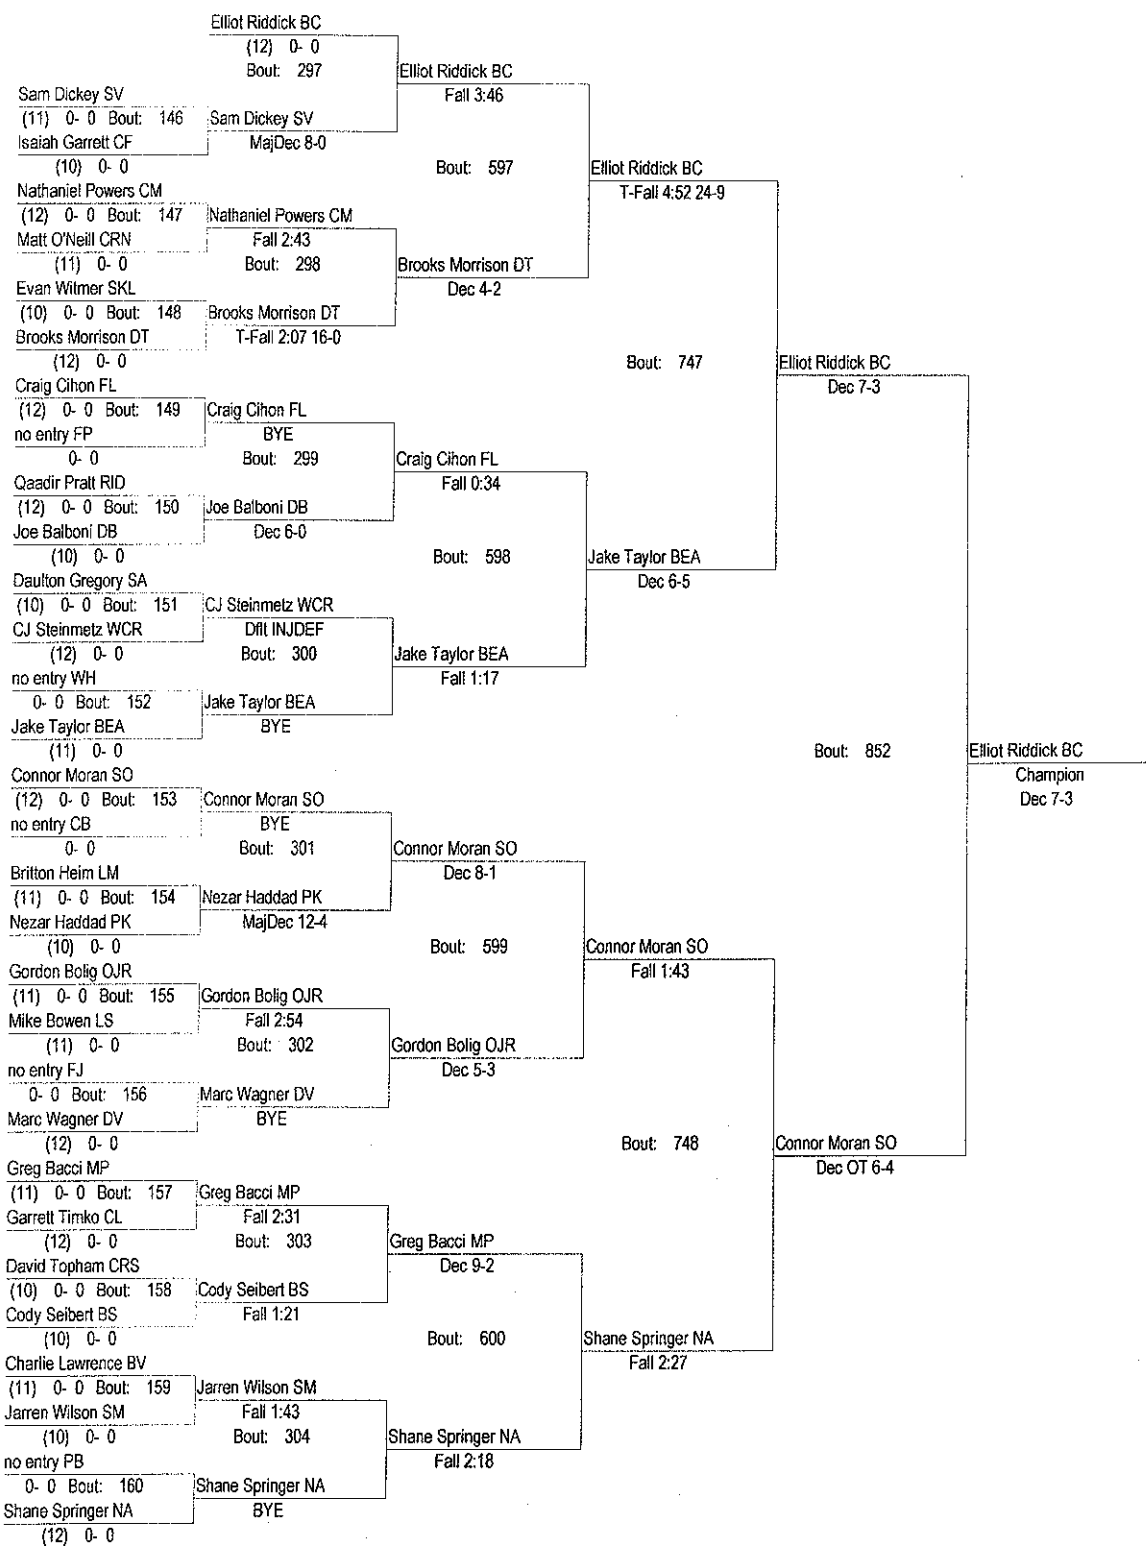

Escape The Rock - 2012

January 13 & 14, 2012

170