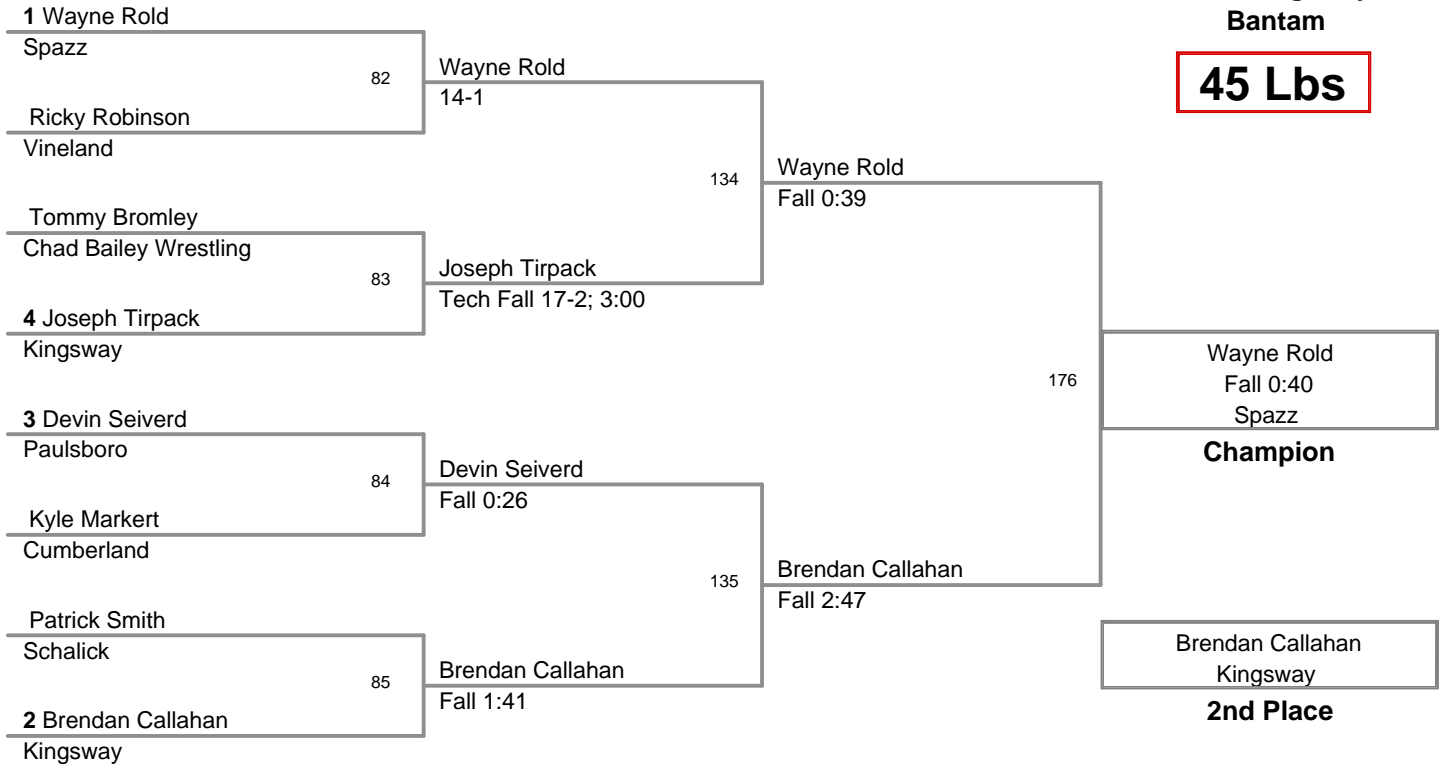

**2011 Kingsway
Bantam**

45 Lbs