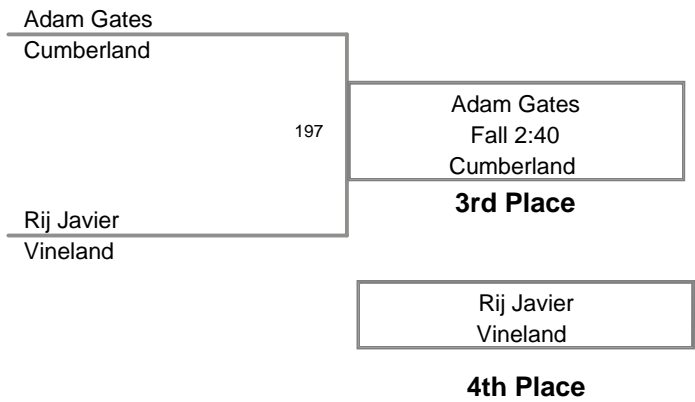

2011 Kingsway
Bantam Novice

65 Lbs