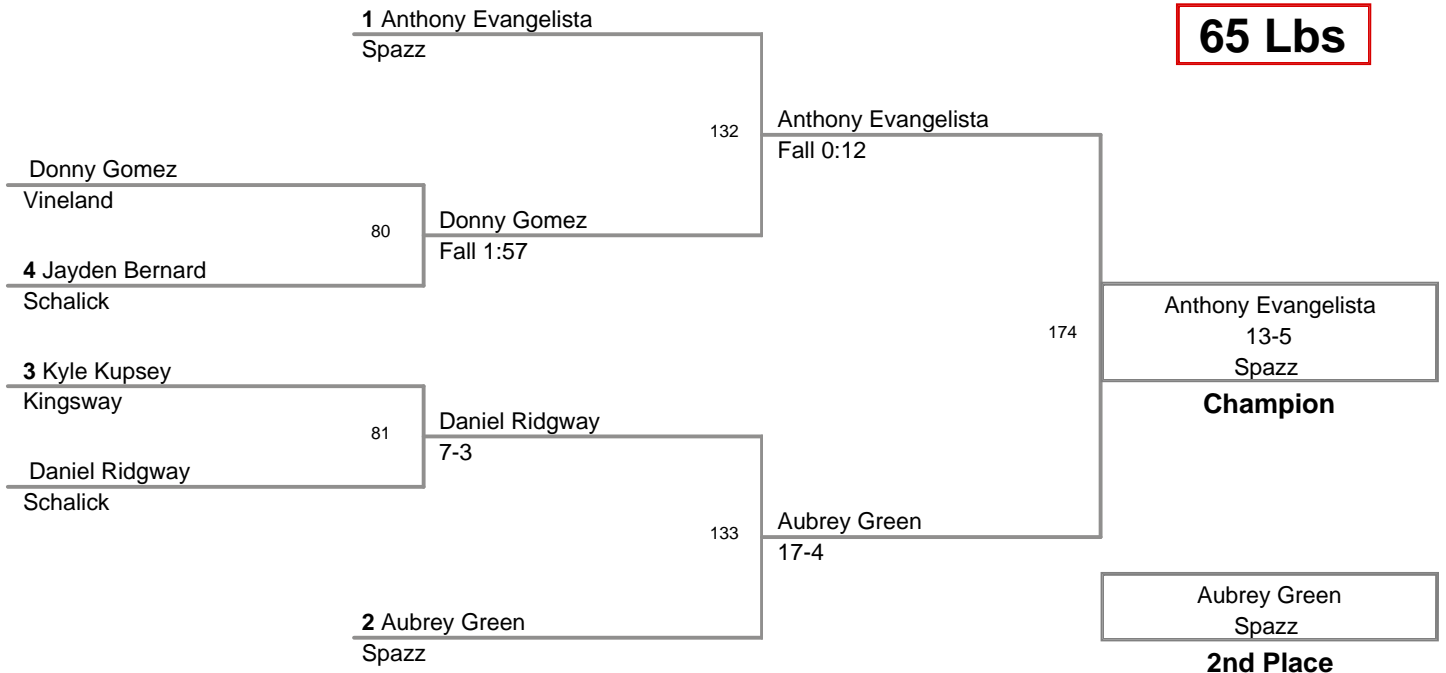

2011 Kingsway
Tots

65 Lbs