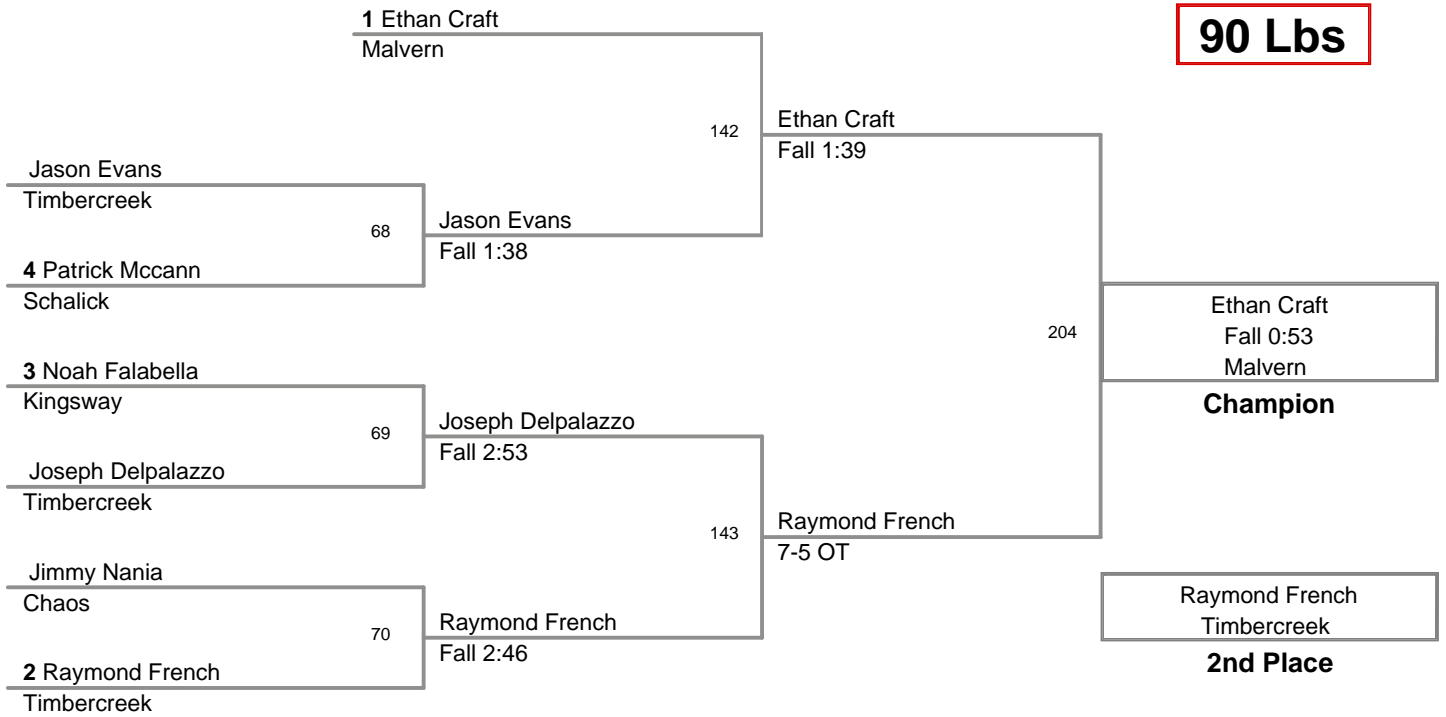

**2011 Kingsway
Midget**

90 Lbs