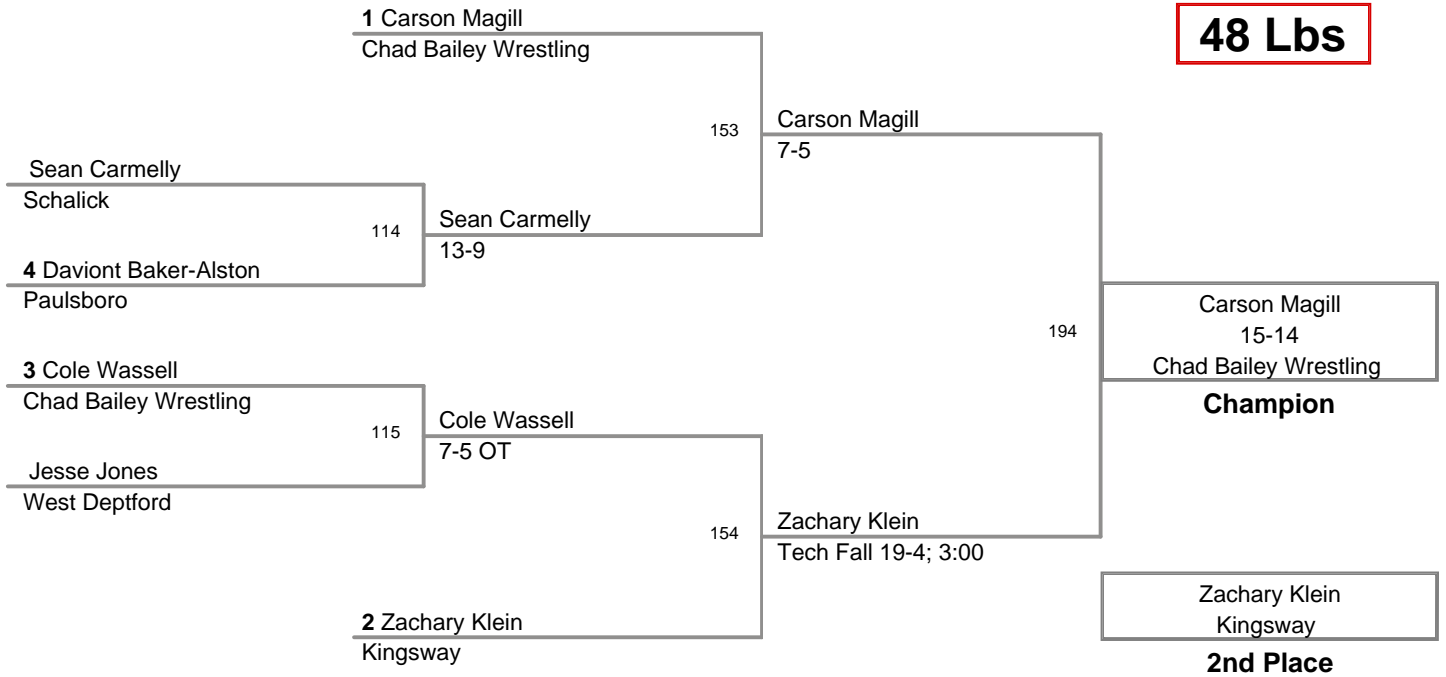

**2011 Kingsway
Bantam Novice**

48 Lbs