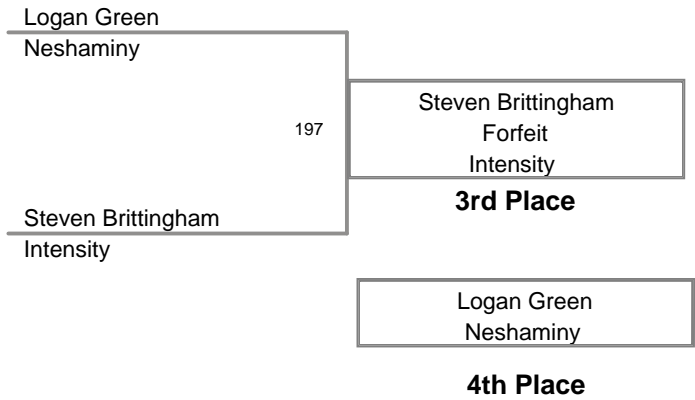

65 Lbs

2011 Kingsway
Midget

70 Lbs

2011 Kingsway
Midget

75 Lbs

2011 Kingsway
Midget

80 Lbs

2011 Kingsway
Midget