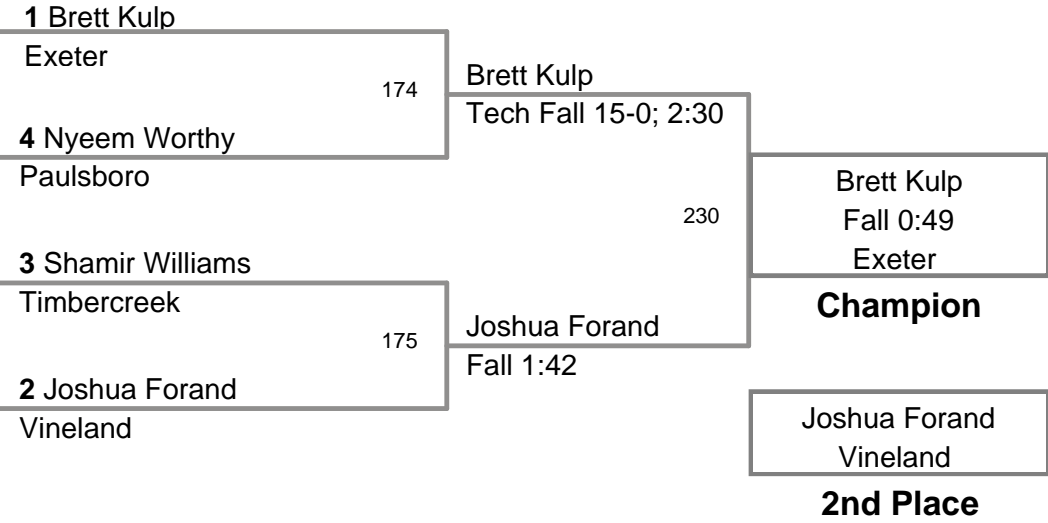

2011 Kingsway
Intermediate

88 Lbs