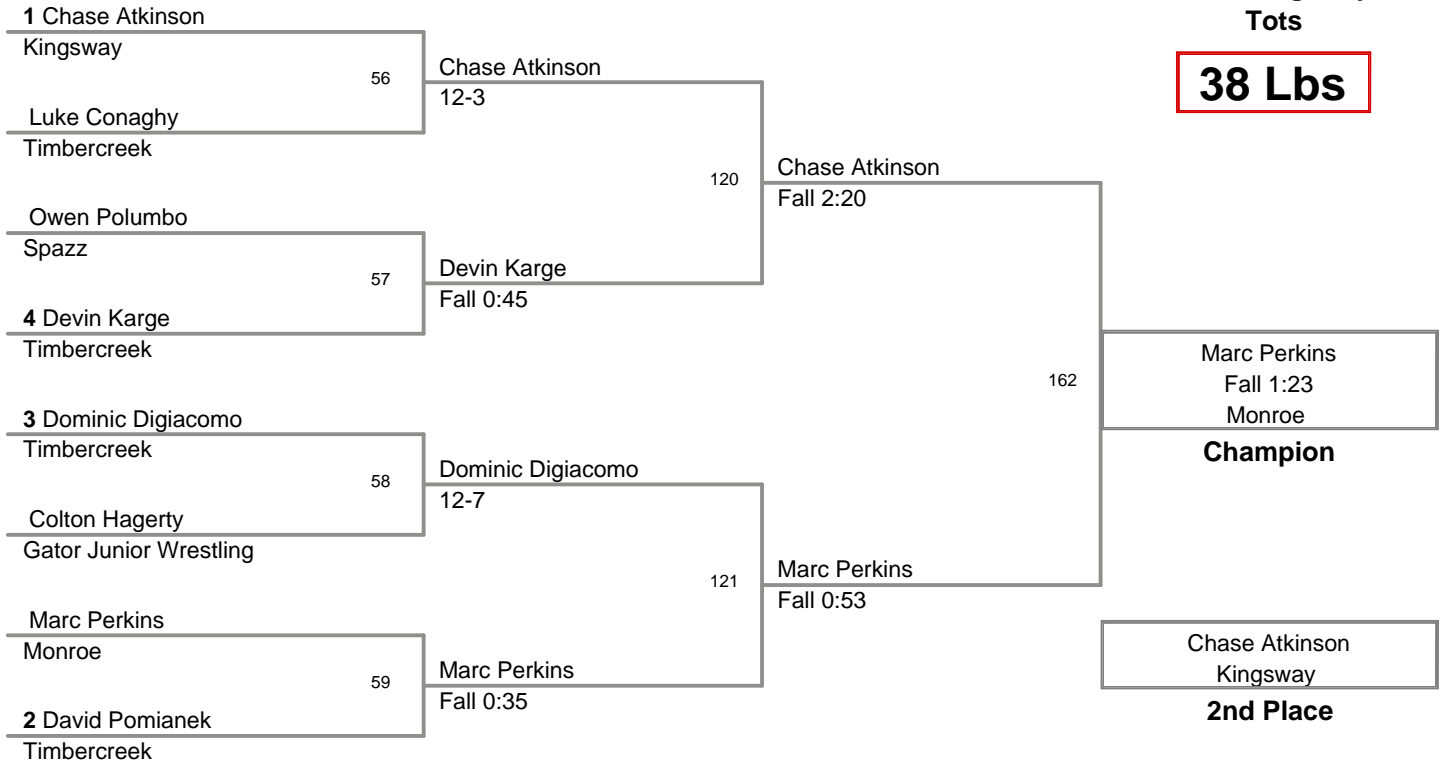

**2011 Kingsway
Tots**

38 Lbs