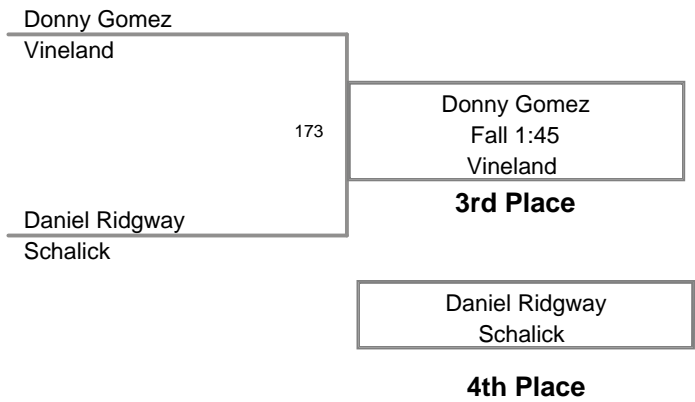

2011 Kingsway
Tots

65 Lbs