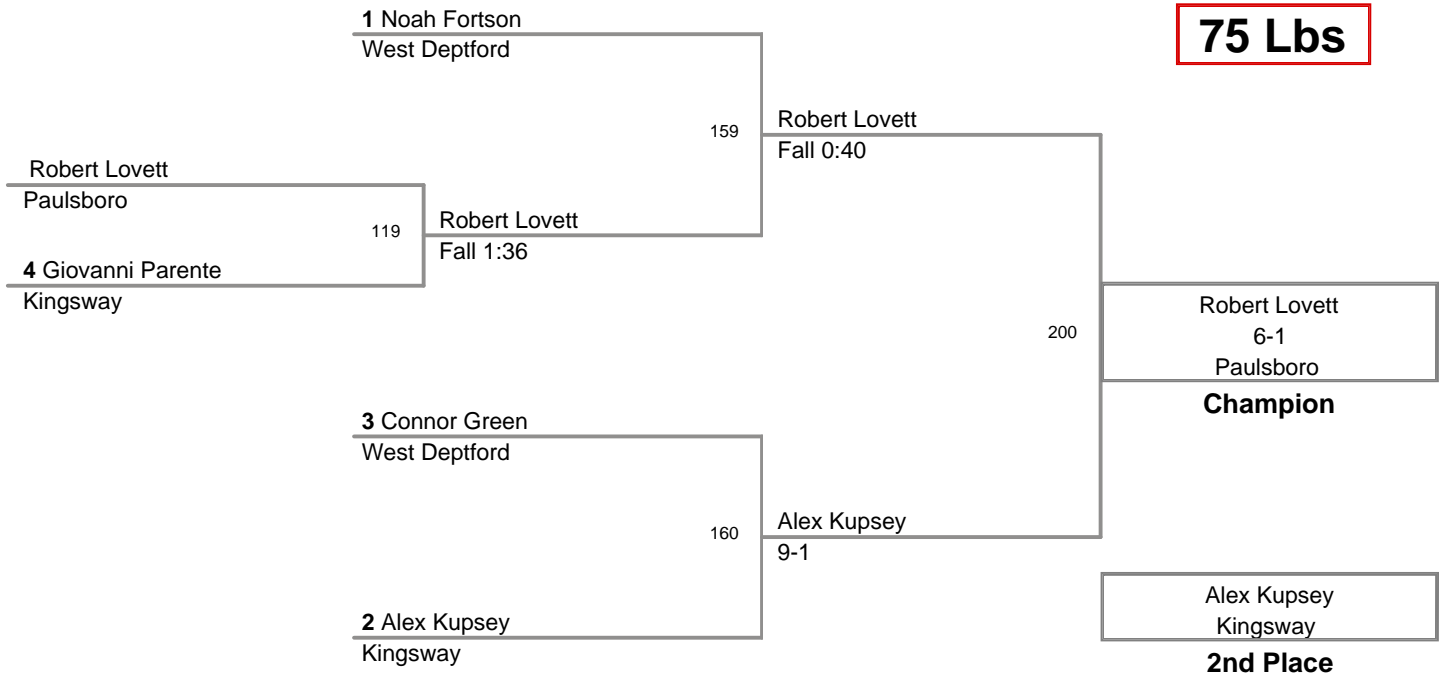

2011 Kingsway
Bantam Novice

75 Lbs