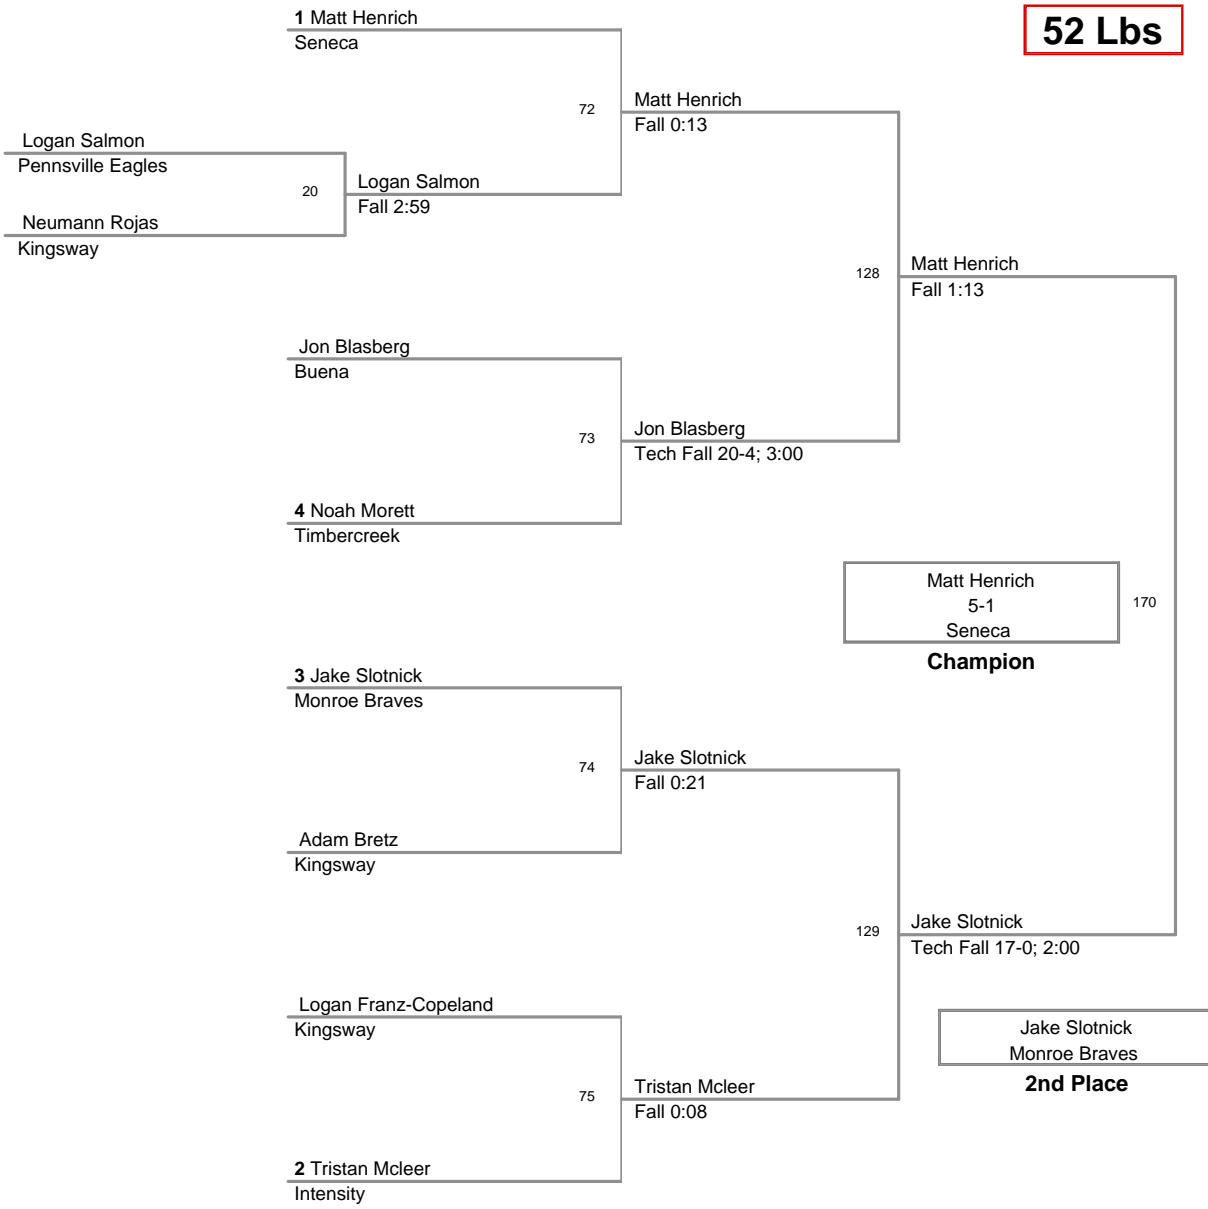

18th Annual Kingsway Wrestling Tournament

Most Outstanding Wrestlers

(Most Falls Least Amount of Time, Must have Won Weight Class)

- **Tot Division – Marc Perkins (Monroe) 38 lbs 3 falls in 2:51**
- **Bantam Division – Wayne Rold (Spazz) 45 lbs 2 falls in 1:19**
- **Bantam Novice Division – Robert Lovett (Paulsboro) 75 lbs 2 falls in 2:16**
- **Midget Division – Noah Putney (Phoenix) 95 lbs 3 falls in 1:18**
- **Junior Division – Vince DeGeorge (Black Knights) 155 lbs 2 falls in 2:07**
- **Intermediate Division – Matthew Marino (BYC) 104 lbs 2 falls in 2:56**

**2011 Kingsway
Tots**

38 Lbs

2011 Kingsway
Tots

45 Lbs

2011 Kingsway
Tots

48 Lbs

2011 Kingsway
Tots

52 Lbs