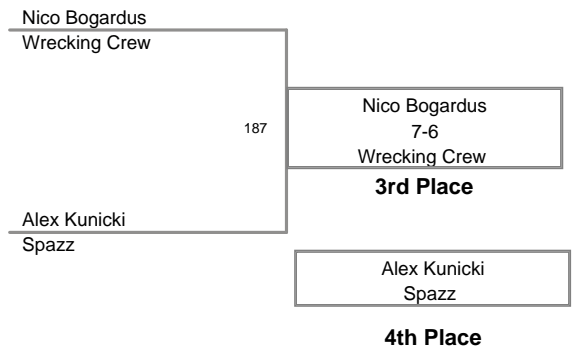

2011 Kingsway
Bantam

52 Lbs

2011 Kingsway
Bantam

56 Lbs

2011 Kingsway
Bantam

60 Lbs

2011 Kingsway
Bantam

65 Lbs

2011 Kingsway
Bantam

70 Lbs

2011 Kingsway
Bantam

75 Lbs

1 Cole Hayman
Schalick
47
Cole Hayman
17-7

2 Dennis Virelli
Spazz

1 Cole Hayman
Schalick
106
Cole Hayman
Tech Fall 17-0; 2:00

2 Dennis Virelli
Spazz