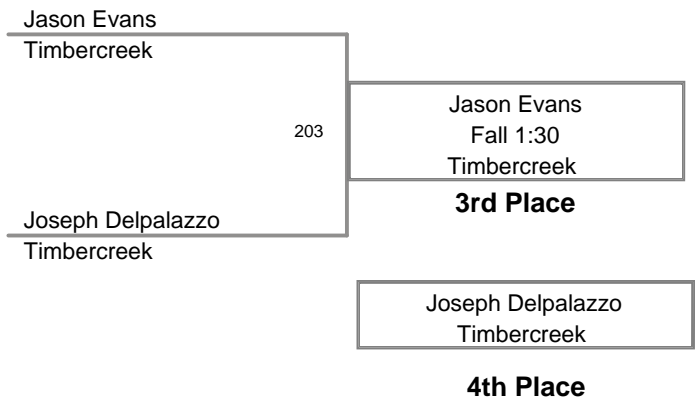

**2011 Kingsway
Midget**

90 Lbs