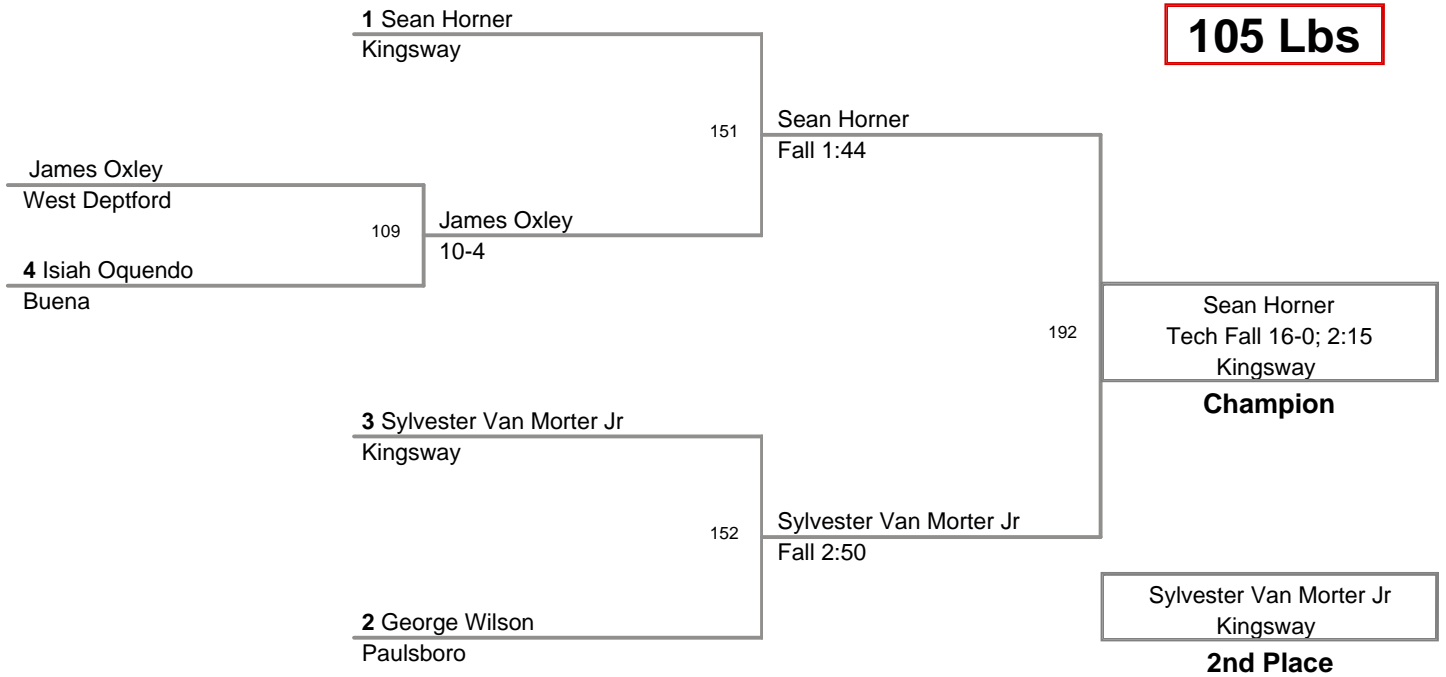

2011 Kingsway
Bantam

105 Lbs