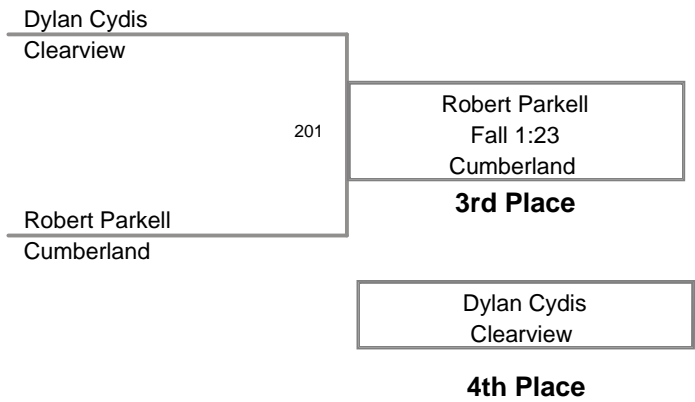

2011 Kingsway
Midget

85 Lbs