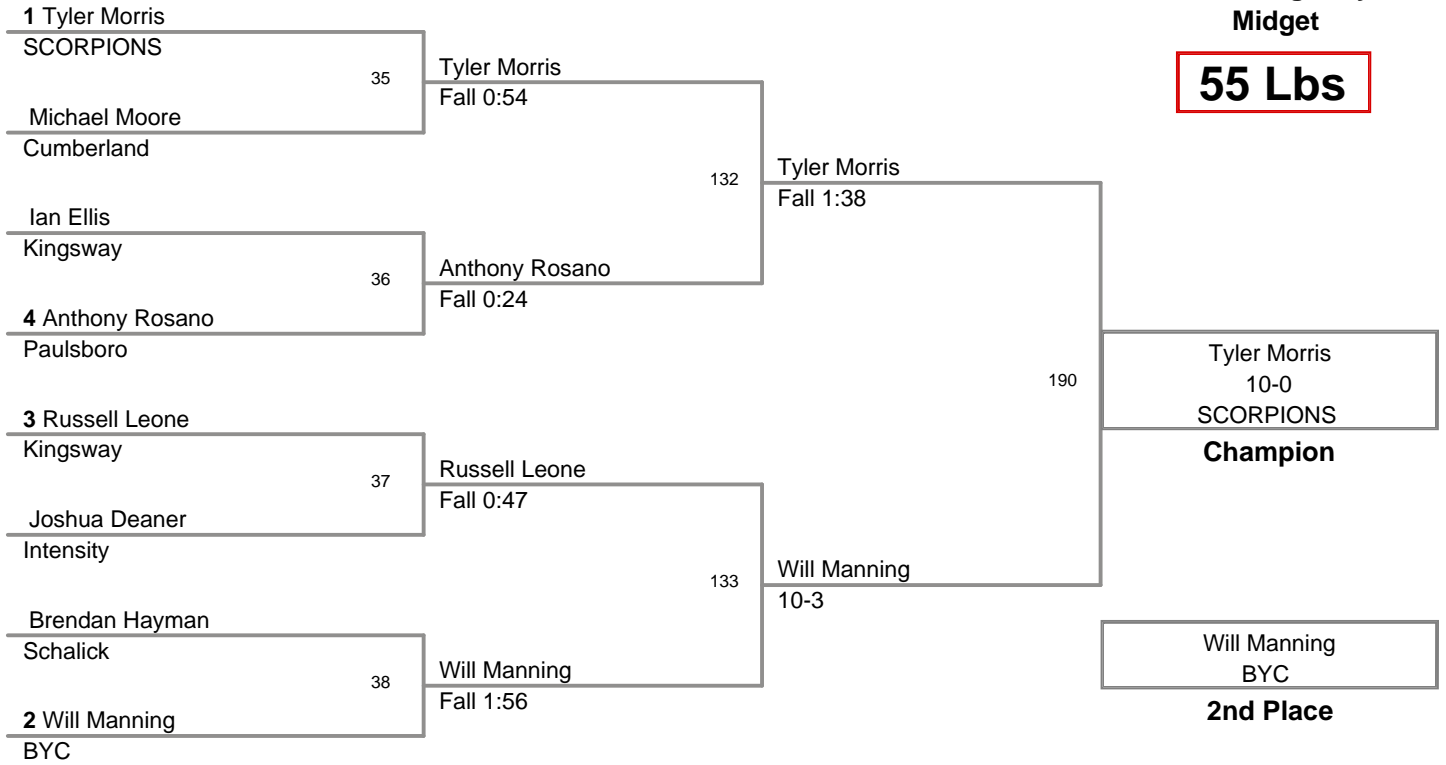

65 Lbs

2011 Kingsway
Bantam Novice

75 Lbs

**2011 Kingsway
Midget**

55 Lbs

2011 Kingsway
Midget

60 Lbs

2011 Kingsway
Midget