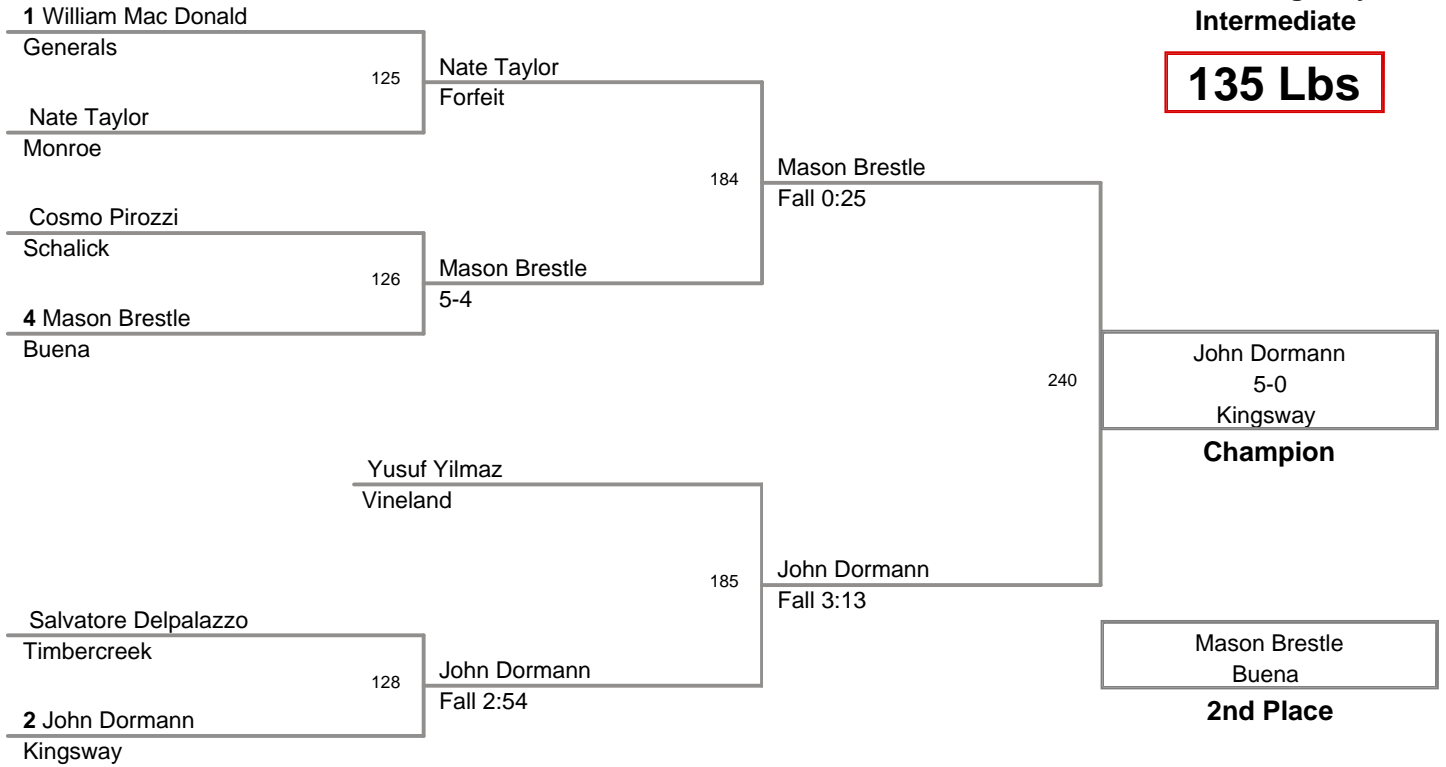

2011 Kingsway
Intermediate

135 Lbs