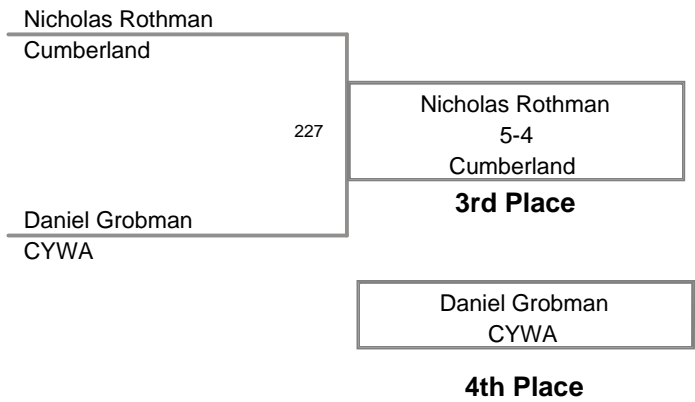

2011 Kingsway
Intermediate

80 Lbs