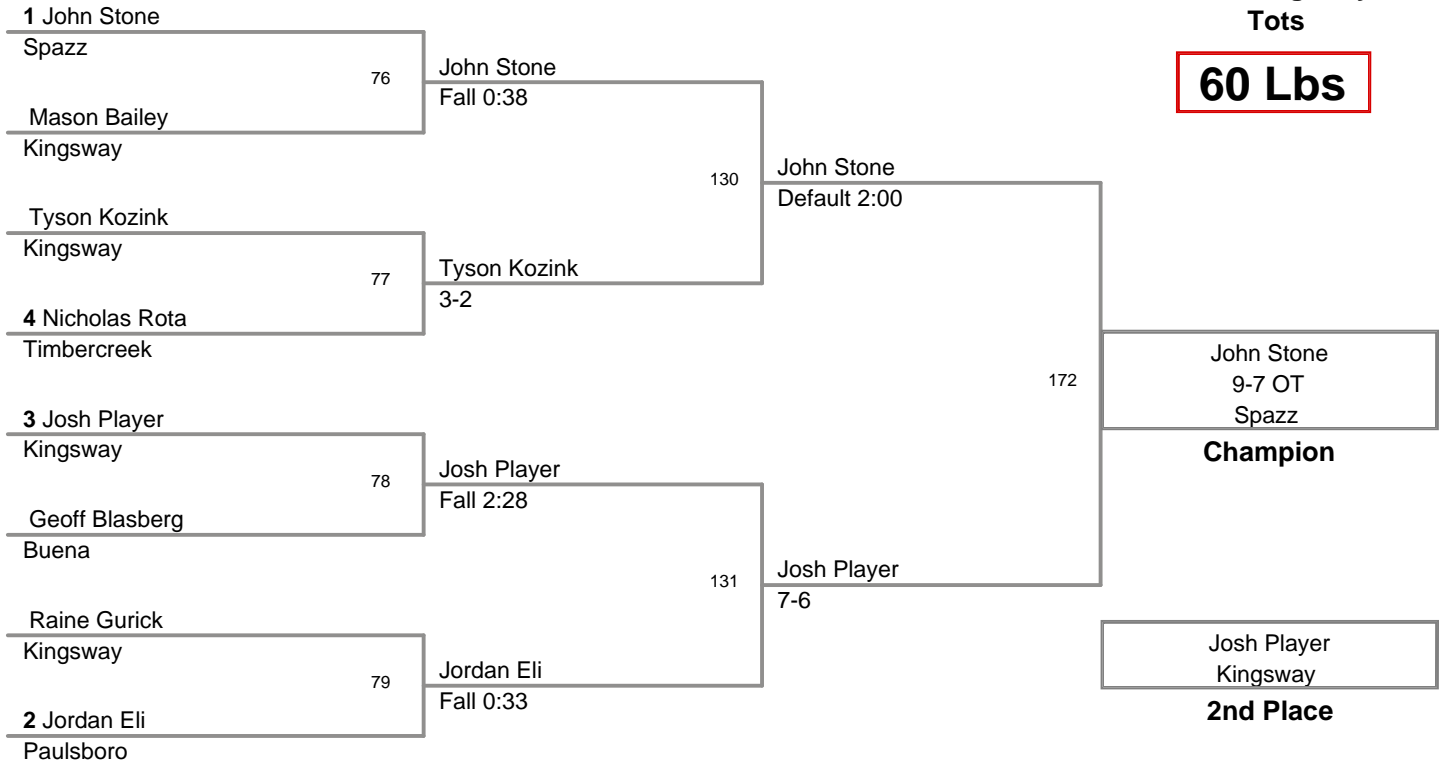

**2011 Kingsway
Tots**

60 Lbs