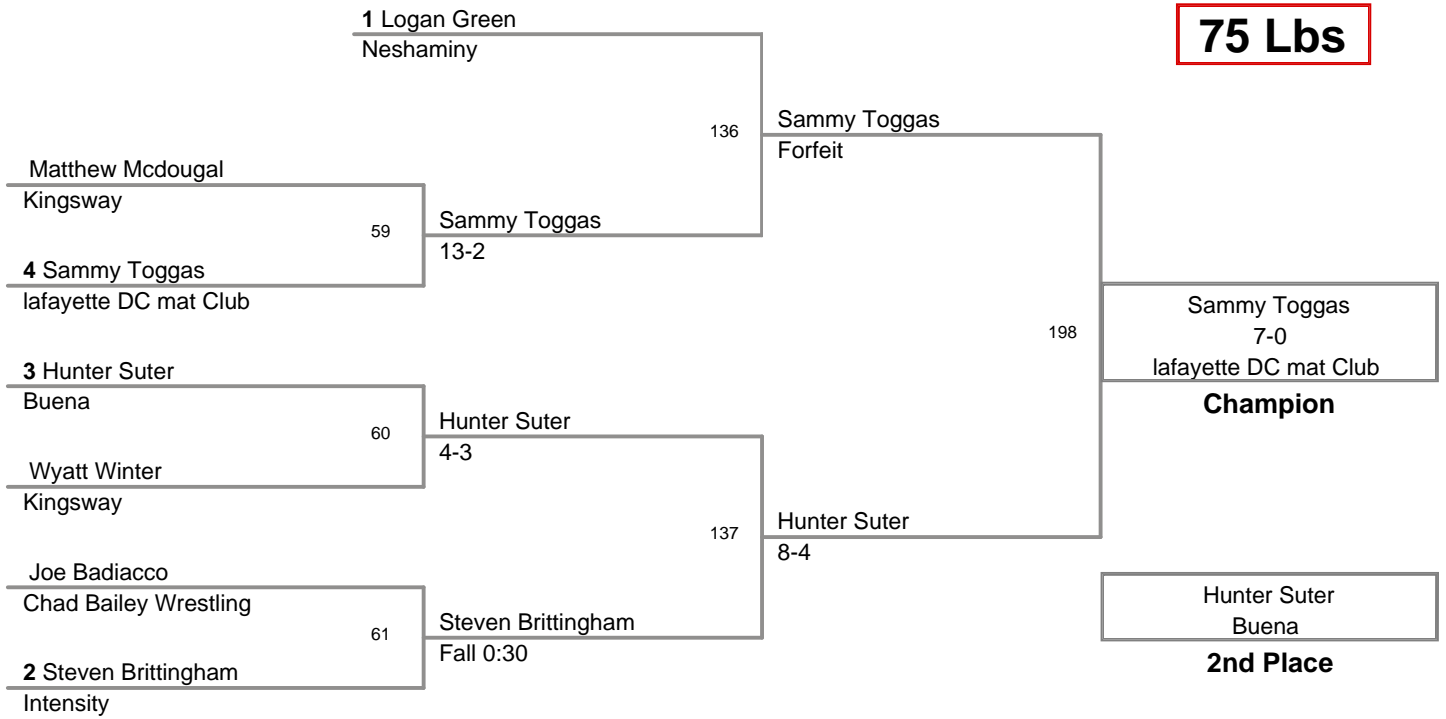

65 Lbs

2011 Kingsway
Midget

70 Lbs

2011 Kingsway
Midget

75 Lbs

2011 Kingsway
Midget

80 Lbs

2011 Kingsway
Midget