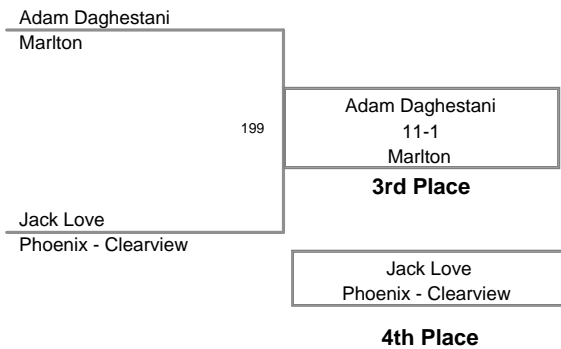

65 Lbs

2011 Kingsway
Midget

70 Lbs

2011 Kingsway
Midget

75 Lbs

2011 Kingsway
Midget

80 Lbs

2011 Kingsway
Midget