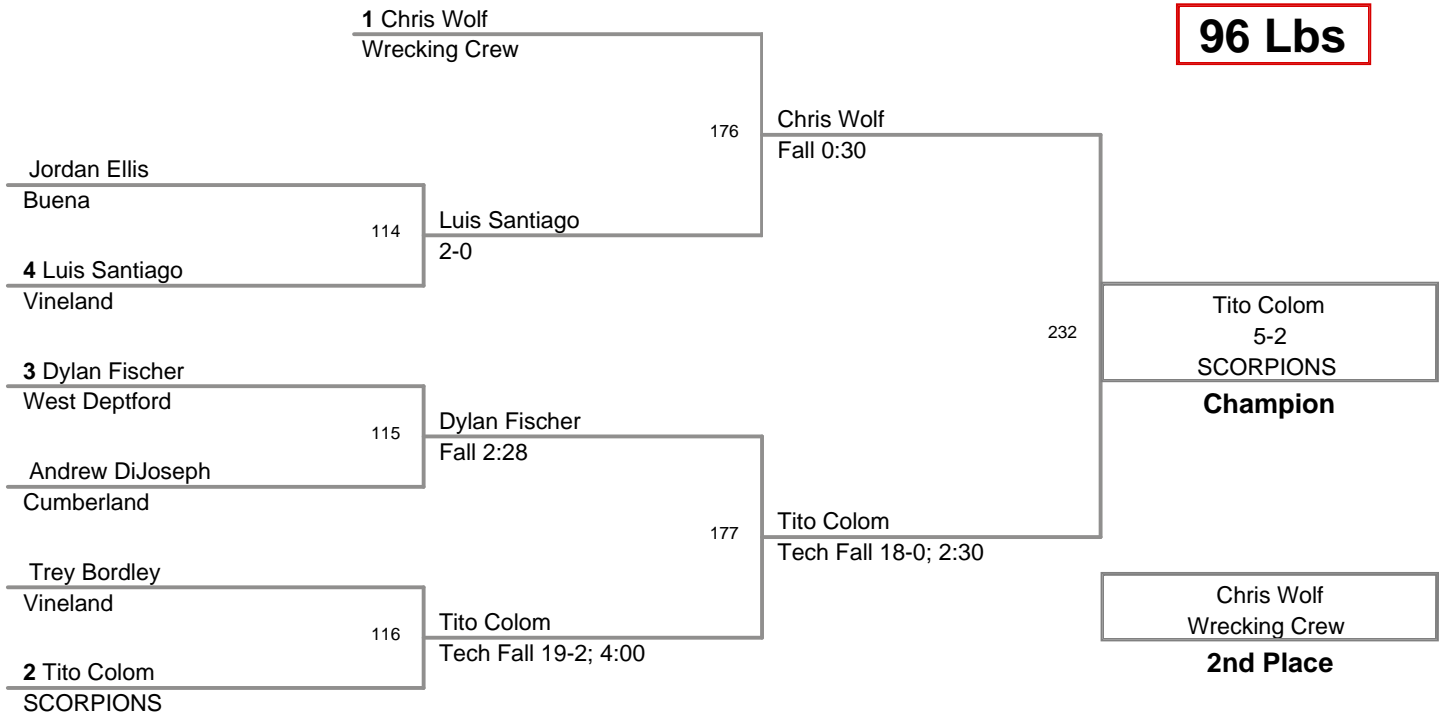

2011 Kingsway
Intermediate

96 Lbs