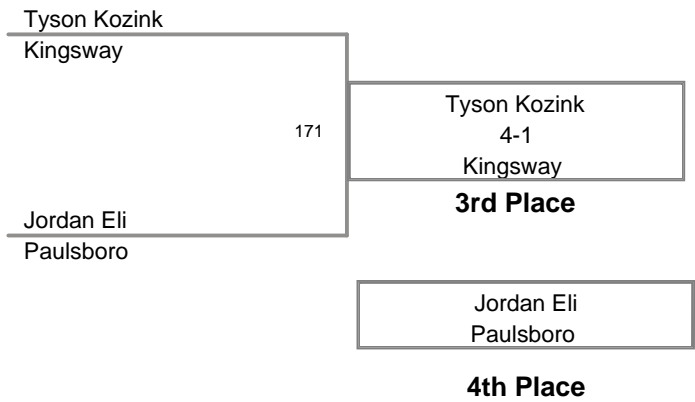

**2011 Kingsway
Tots**

60 Lbs