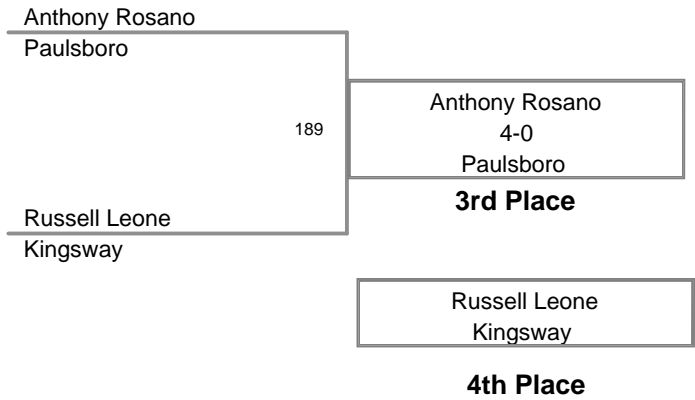

65 Lbs

2011 Kingsway
Bantam Novice

75 Lbs

**2011 Kingsway
Midget**

55 Lbs

2011 Kingsway
Midget

60 Lbs

2011 Kingsway
Midget