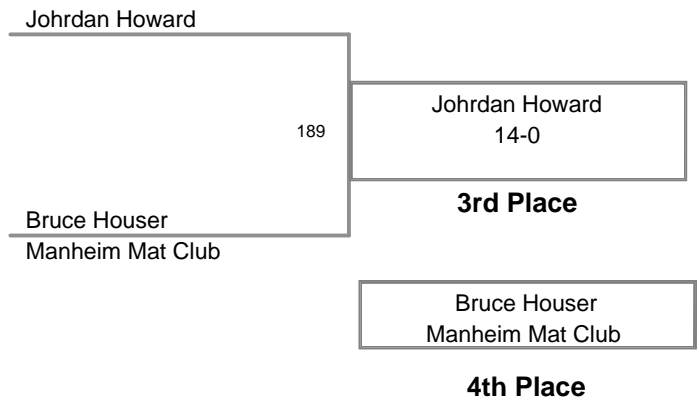

2011 Kingsway
Bantam

85 Lbs