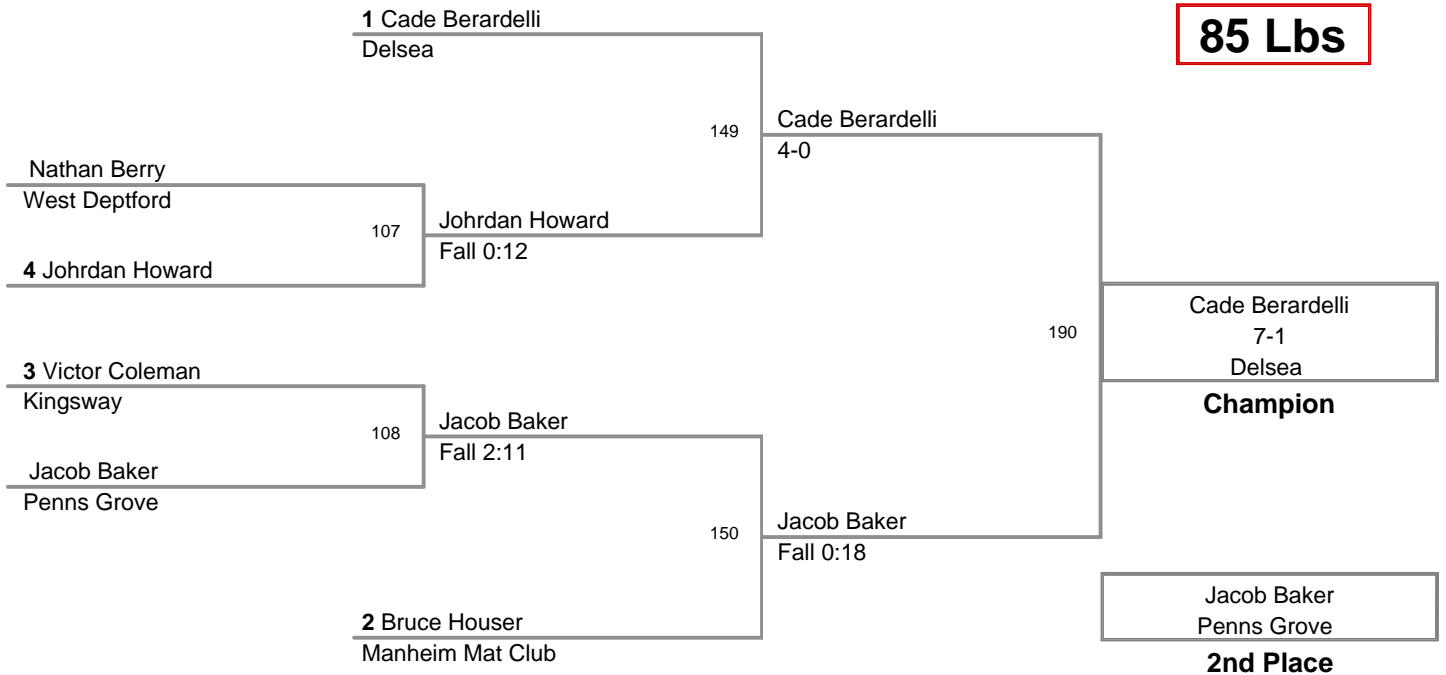

2011 Kingsway
Bantam

85 Lbs