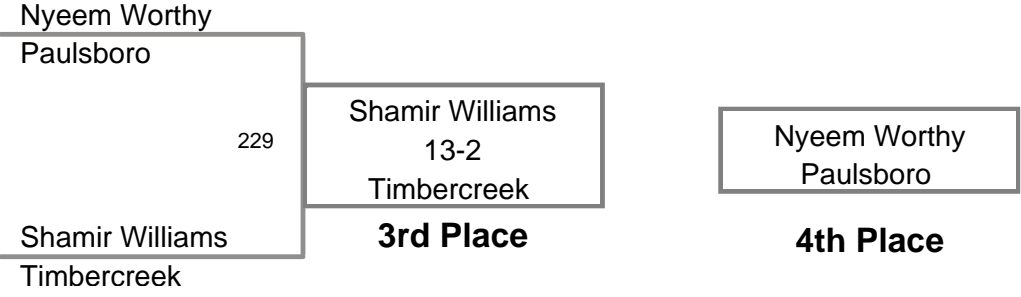

Champion

Dakota Souder
Clayton

2nd Place

3rd Place

2011 Kingsway
Intermediate

HWT Lbs

Jordan Wise
Turks Head

Champion

Frank Weyhmiller
Deptford

2nd Place

3rd Place

2011 Kingsway
Intermediate

80 Lbs

2011 Kingsway
Intermediate

88 Lbs

2011 Kingsway
Intermediate