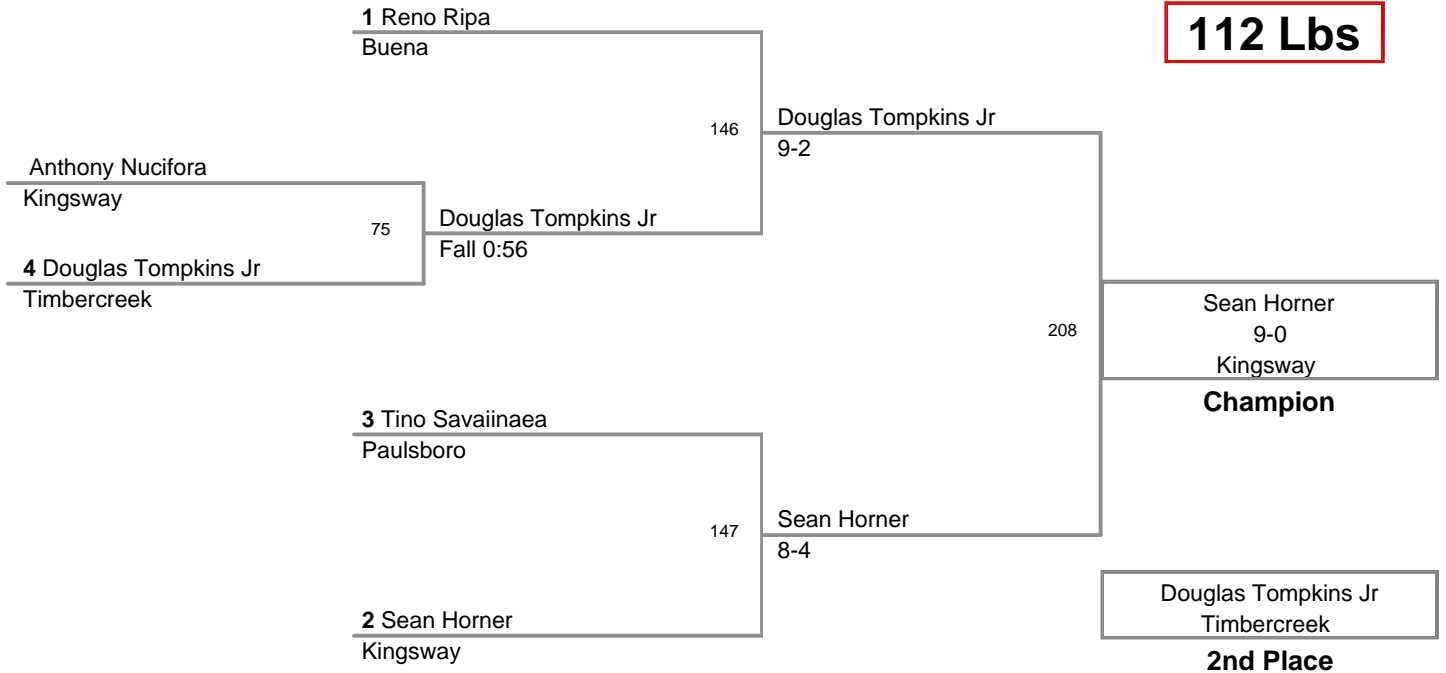

85 Lbs

**2011 Kingsway
Midget**

90 Lbs

2011 Kingsway
Midget

95 Lbs

2011 Kingsway
Midget

112 Lbs

2011 Kingsway
Junior