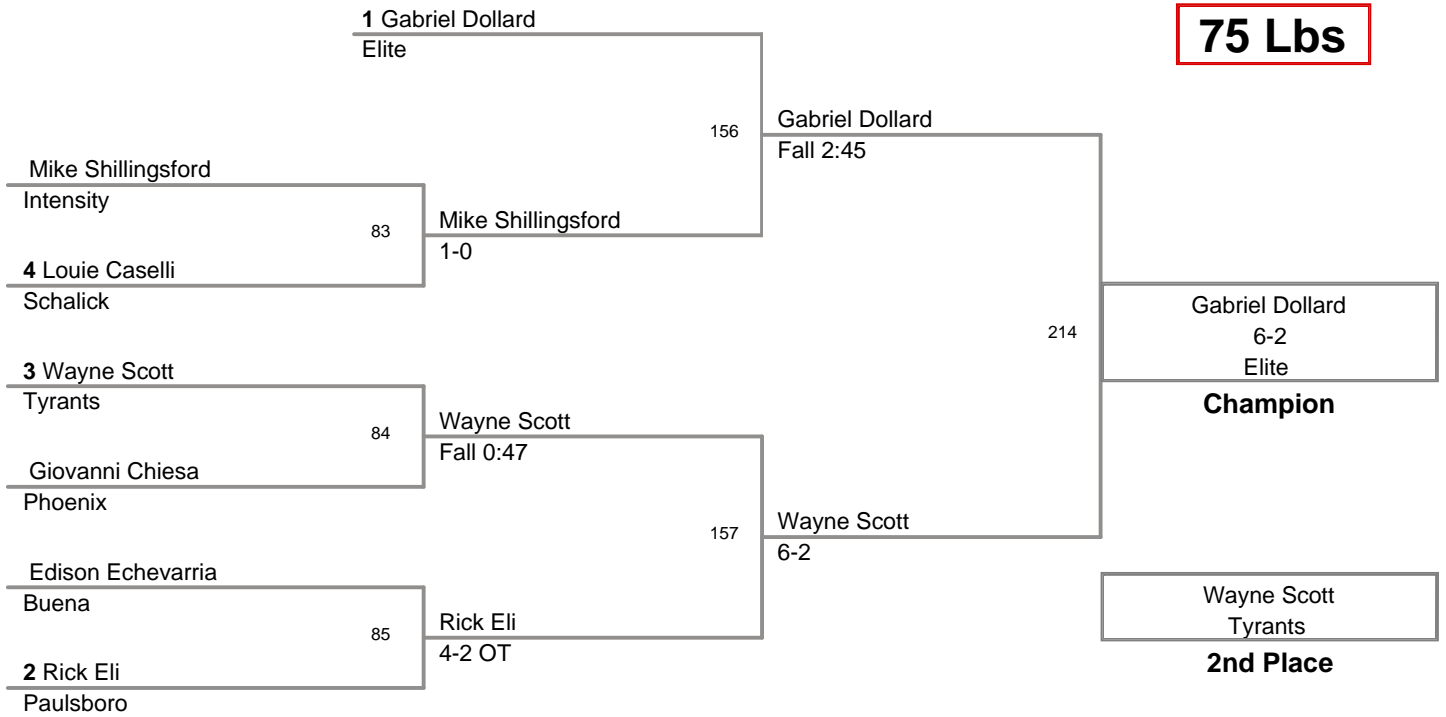

65 Lbs

2011 Kingsway
Junior

70 Lbs

2011 Kingsway
Junior

75 Lbs

2011 Kingsway
Junior

80 Lbs

2011 Kingsway
Junior