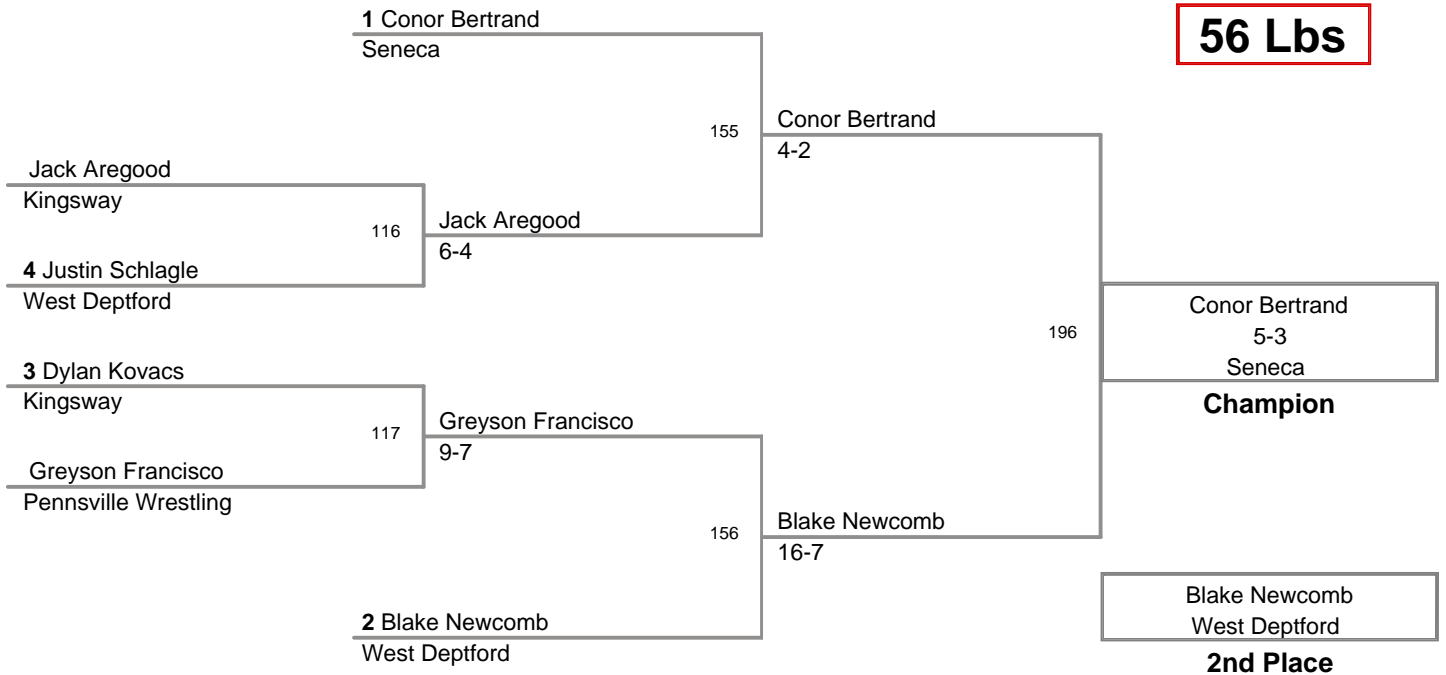

2011 Kingsway
Bantam Novice

56 Lbs