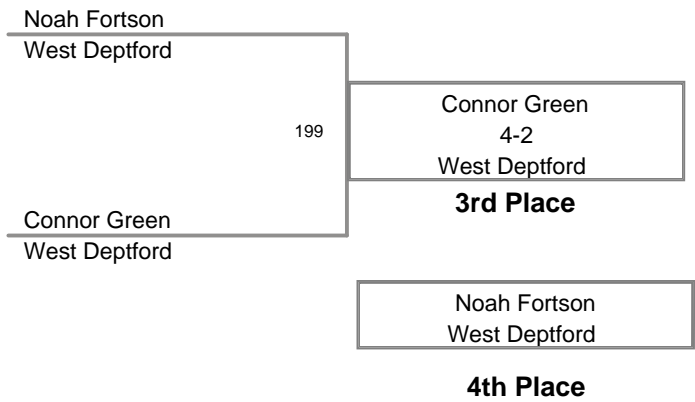

2011 Kingsway
Bantam Novice

75 Lbs