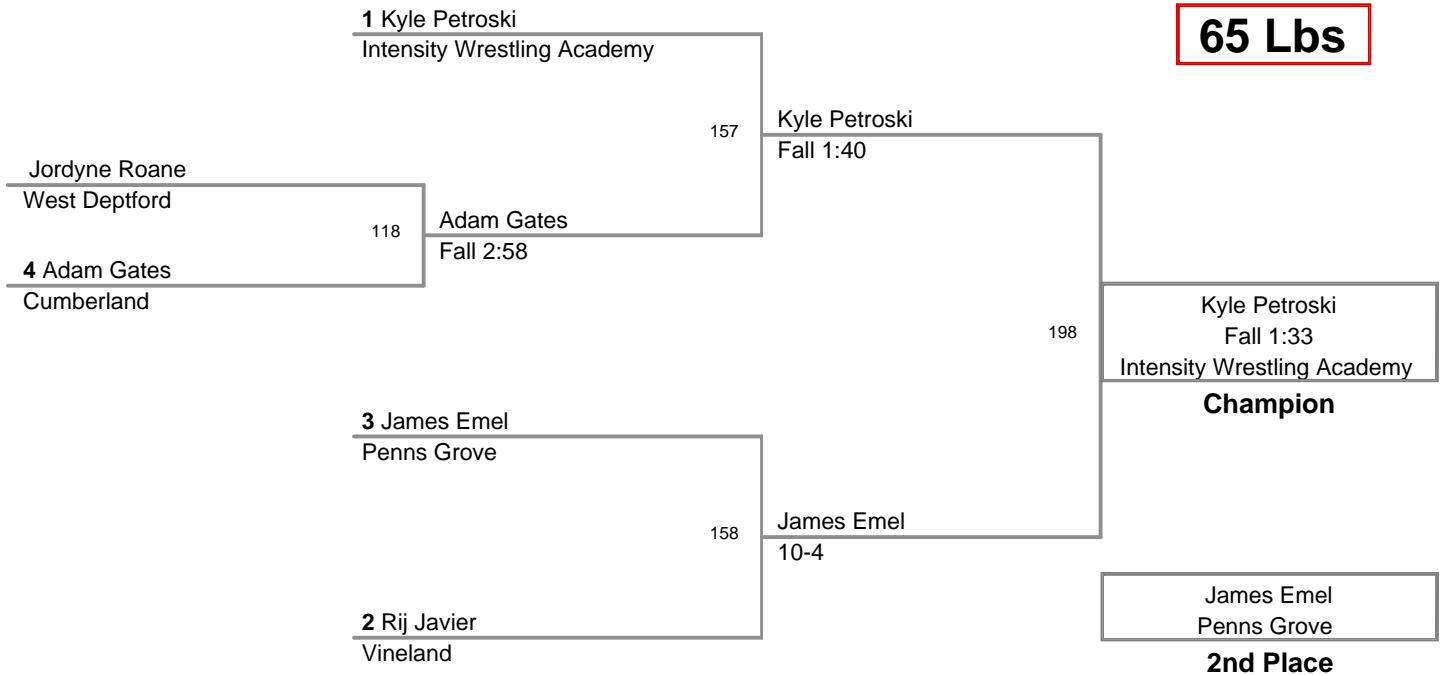

2011 Kingsway
Bantam Novice

65 Lbs