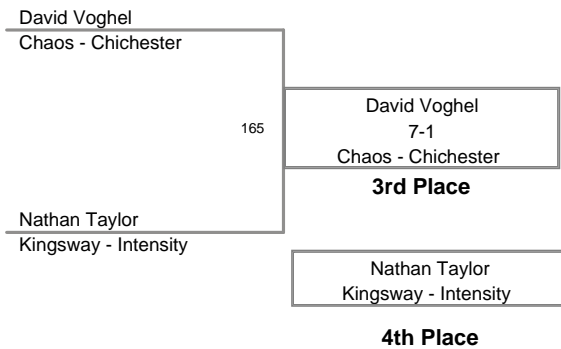

2011 Kingsway
Tots

45 Lbs