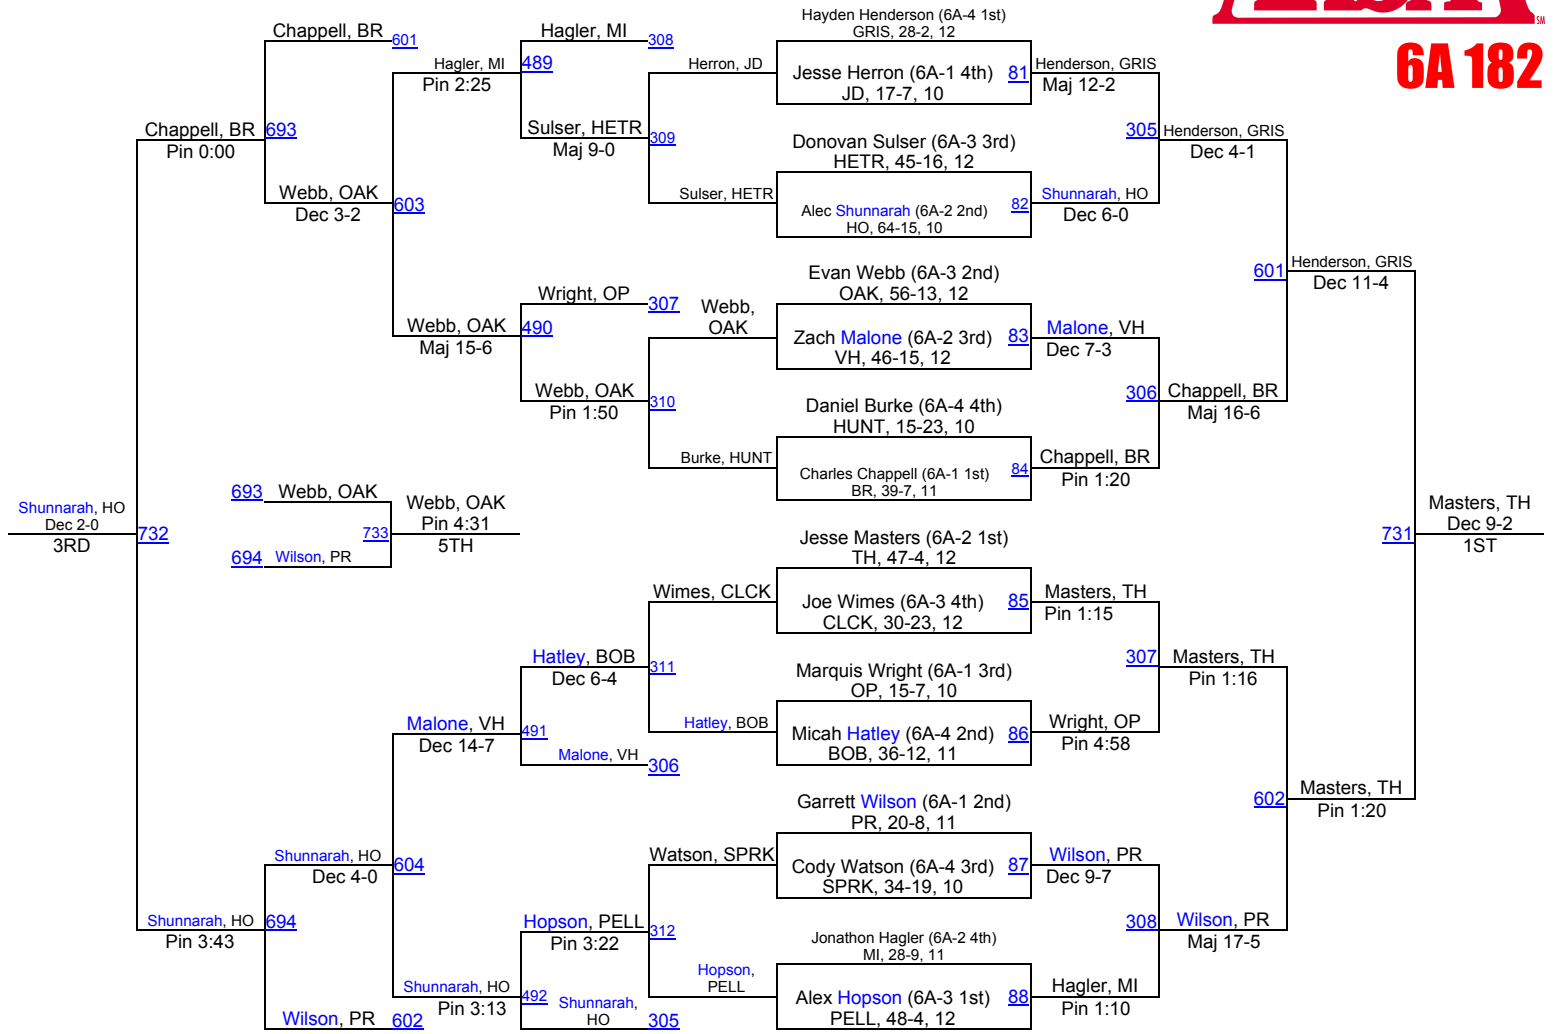

2012 AHSAA Wrestling Championships

6A 182