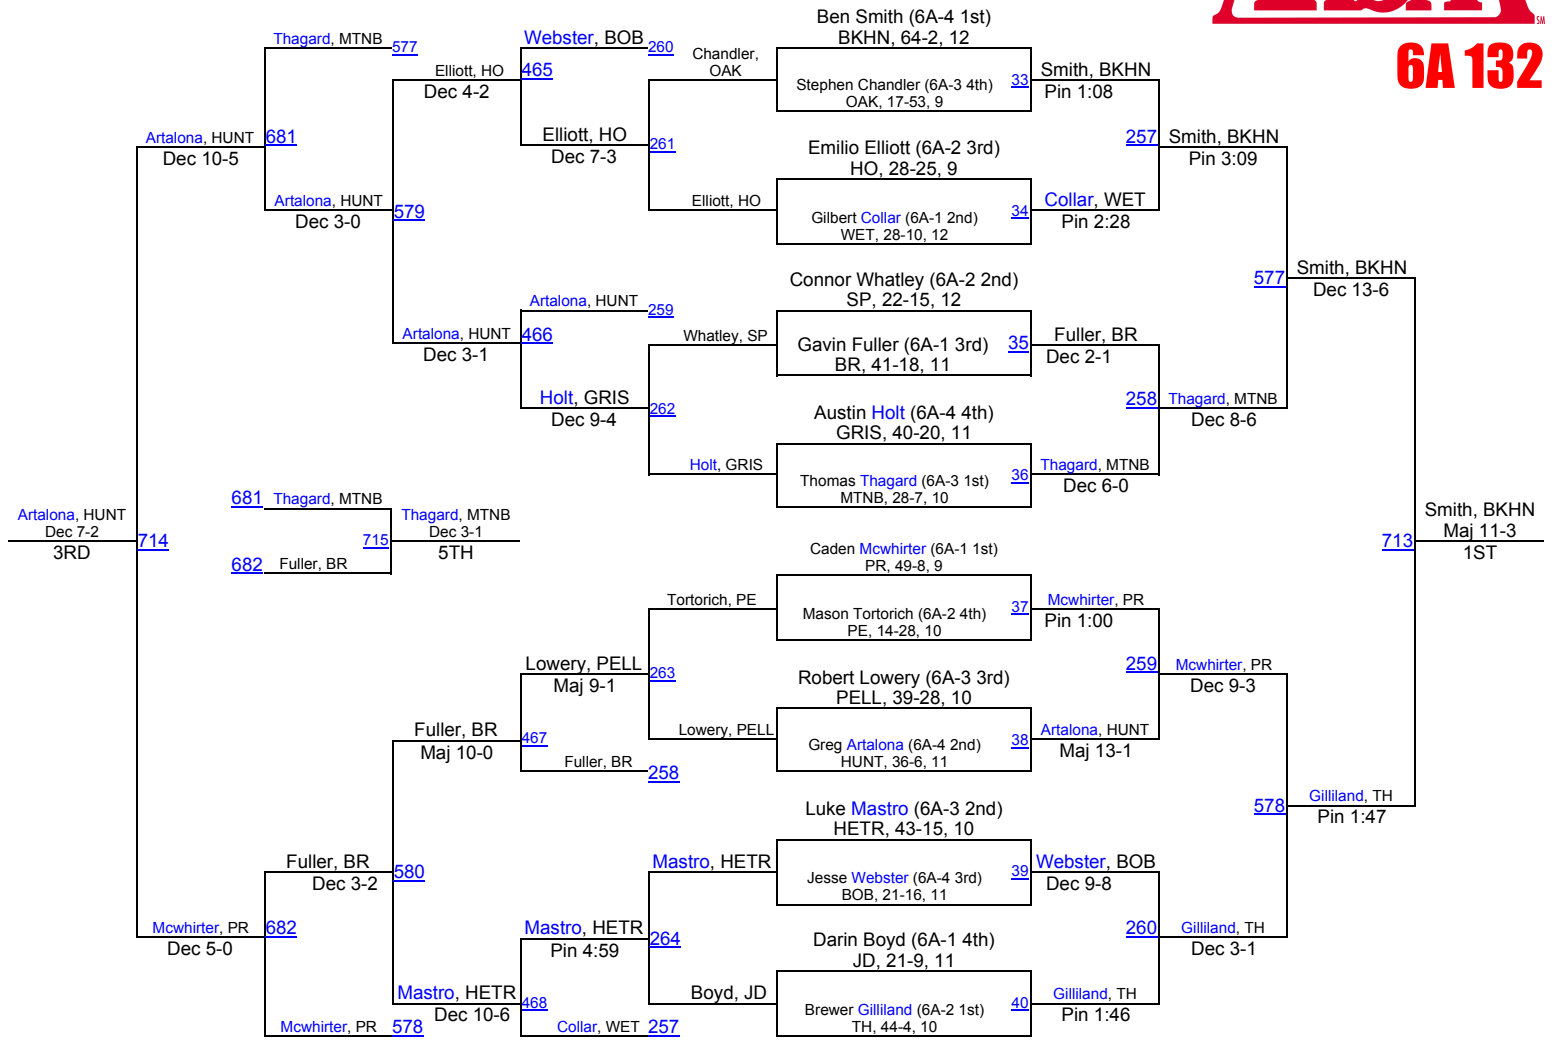

2012 AHSAA Wrestling Championships

6A 106

2012 AHSAA Wrestling Championships

2012 AHSAA Wrestling Championships

6A 126

2012 AHSAA Wrestling Championships

6A 132

2012 AHSAA Wrestling Championships