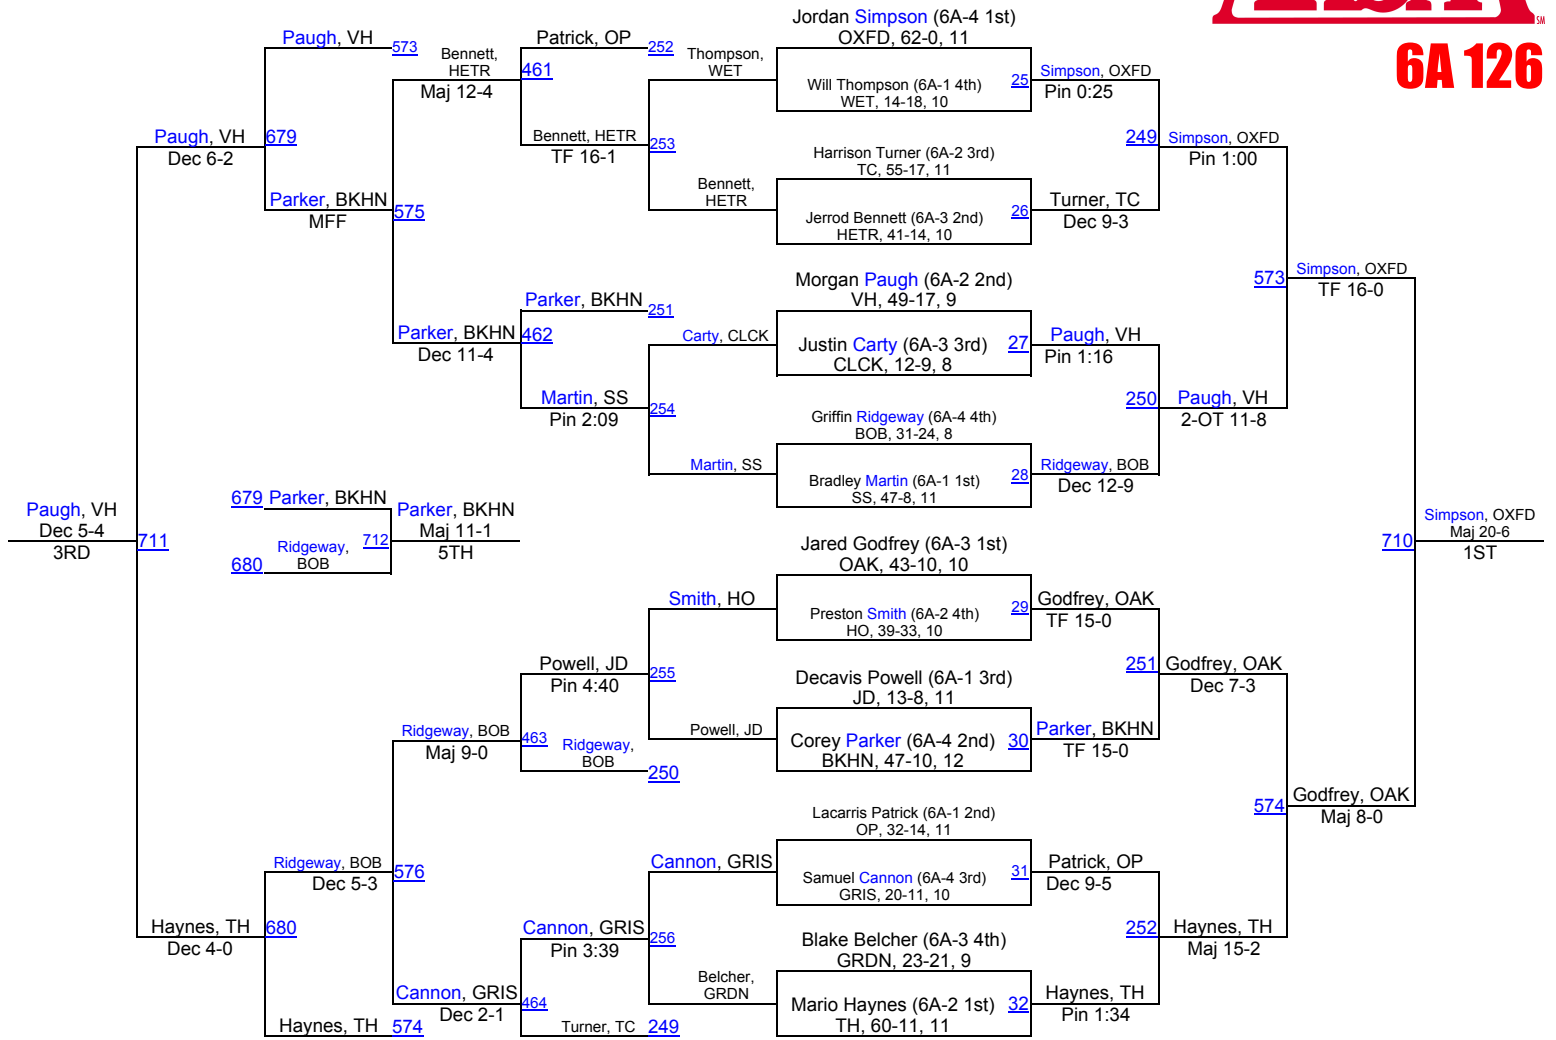

2012 AHSAA Wrestling Championships

6A 106

2012 AHSAA Wrestling Championships

2012 AHSAA Wrestling Championships

6A 126

2012 AHSAA Wrestling Championships

6A 132

2012 AHSAA Wrestling Championships