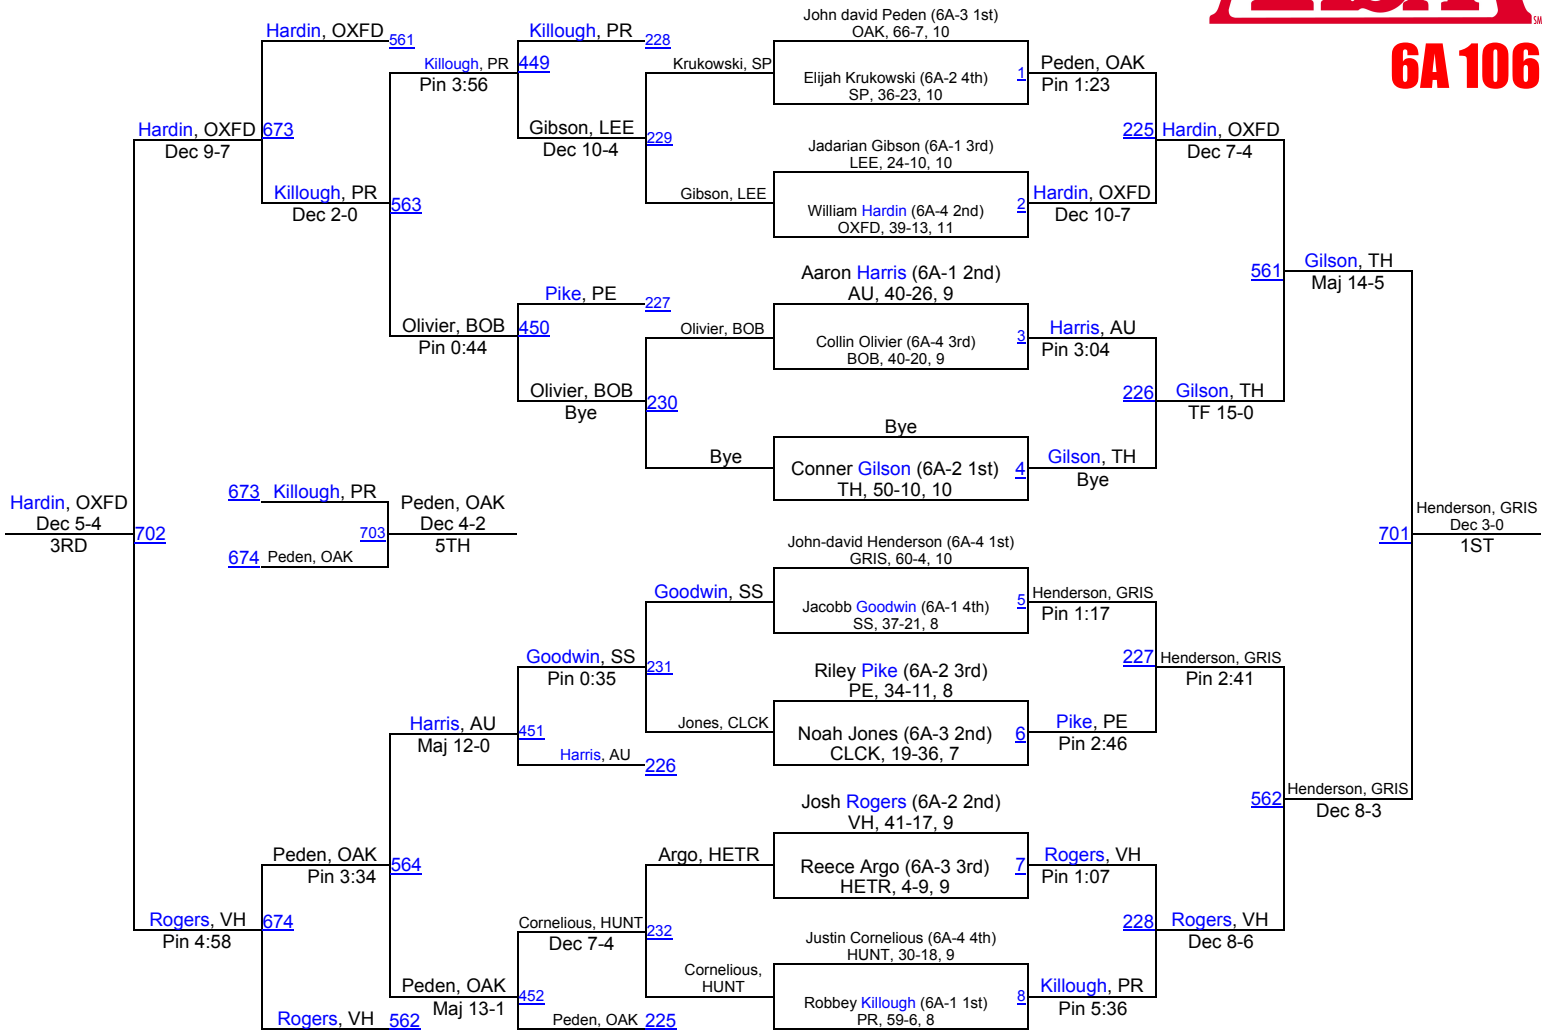

2012 AHSAA Wrestling Championships

6A 106

2012 AHSAA Wrestling Championships

2012 AHSAA Wrestling Championships

6A 126

2012 AHSAA Wrestling Championships

6A 132

2012 AHSAA Wrestling Championships