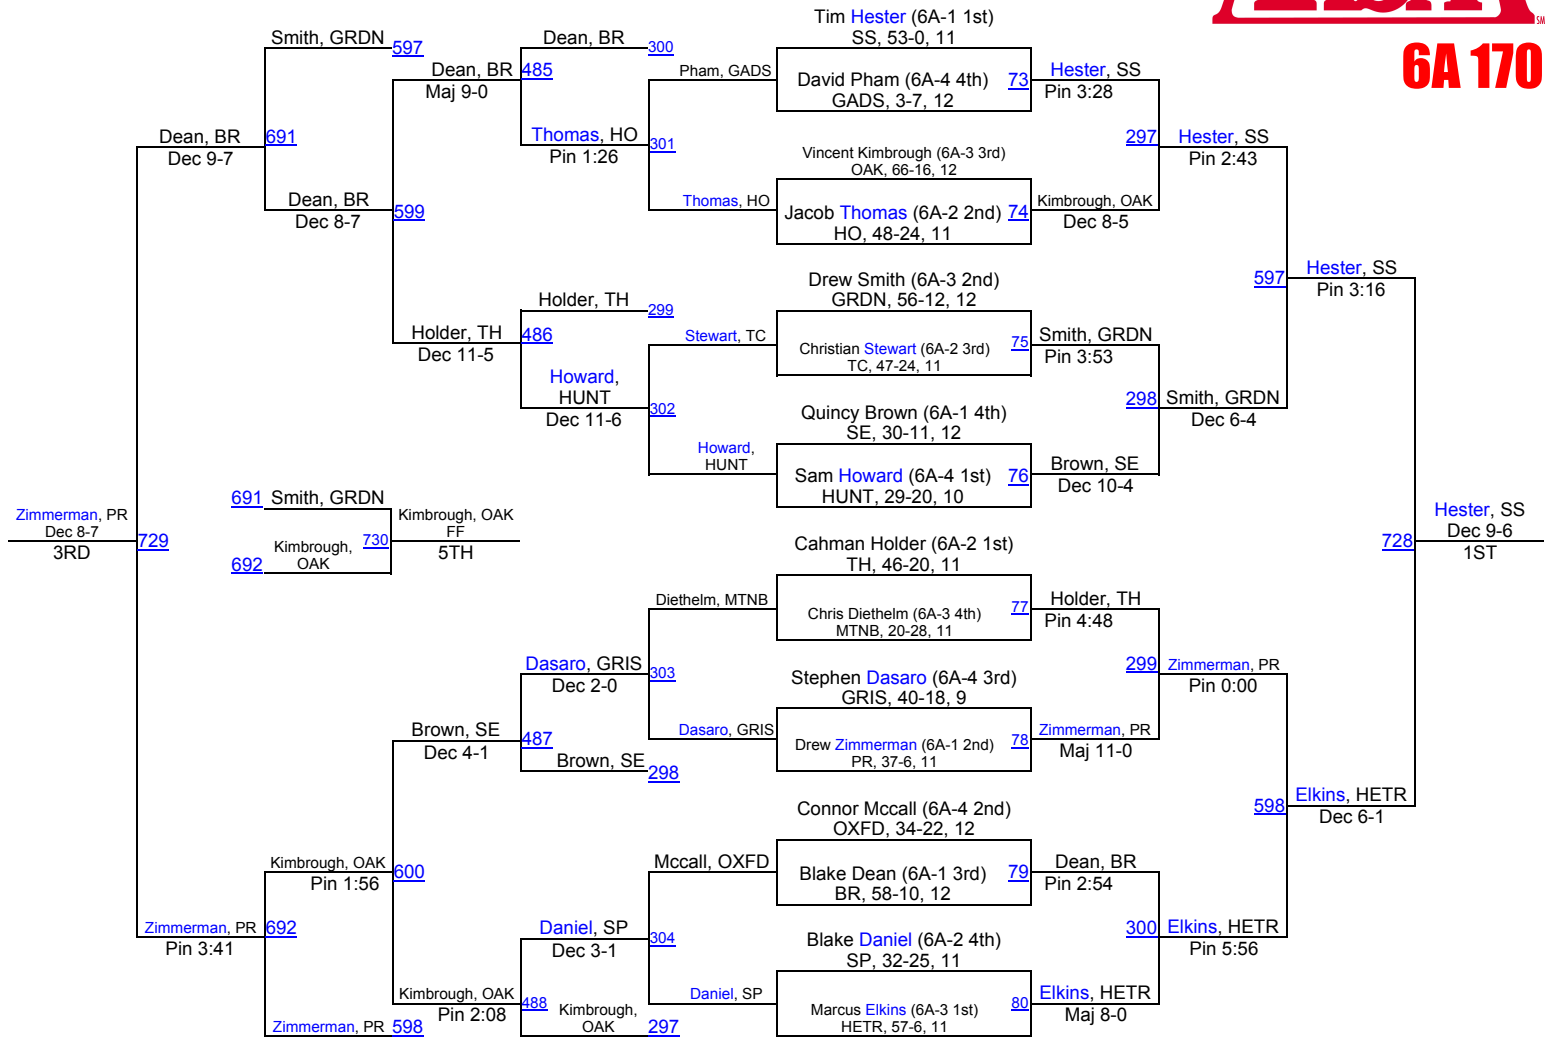

6A 138

2012 AHSAA Wrestling Championships

6A 145

2012 AHSAA Wrestling Championships

6A 160

2012 AHSAA Wrestling Championships

6A 170

2012 AHSAA Wrestling Championships