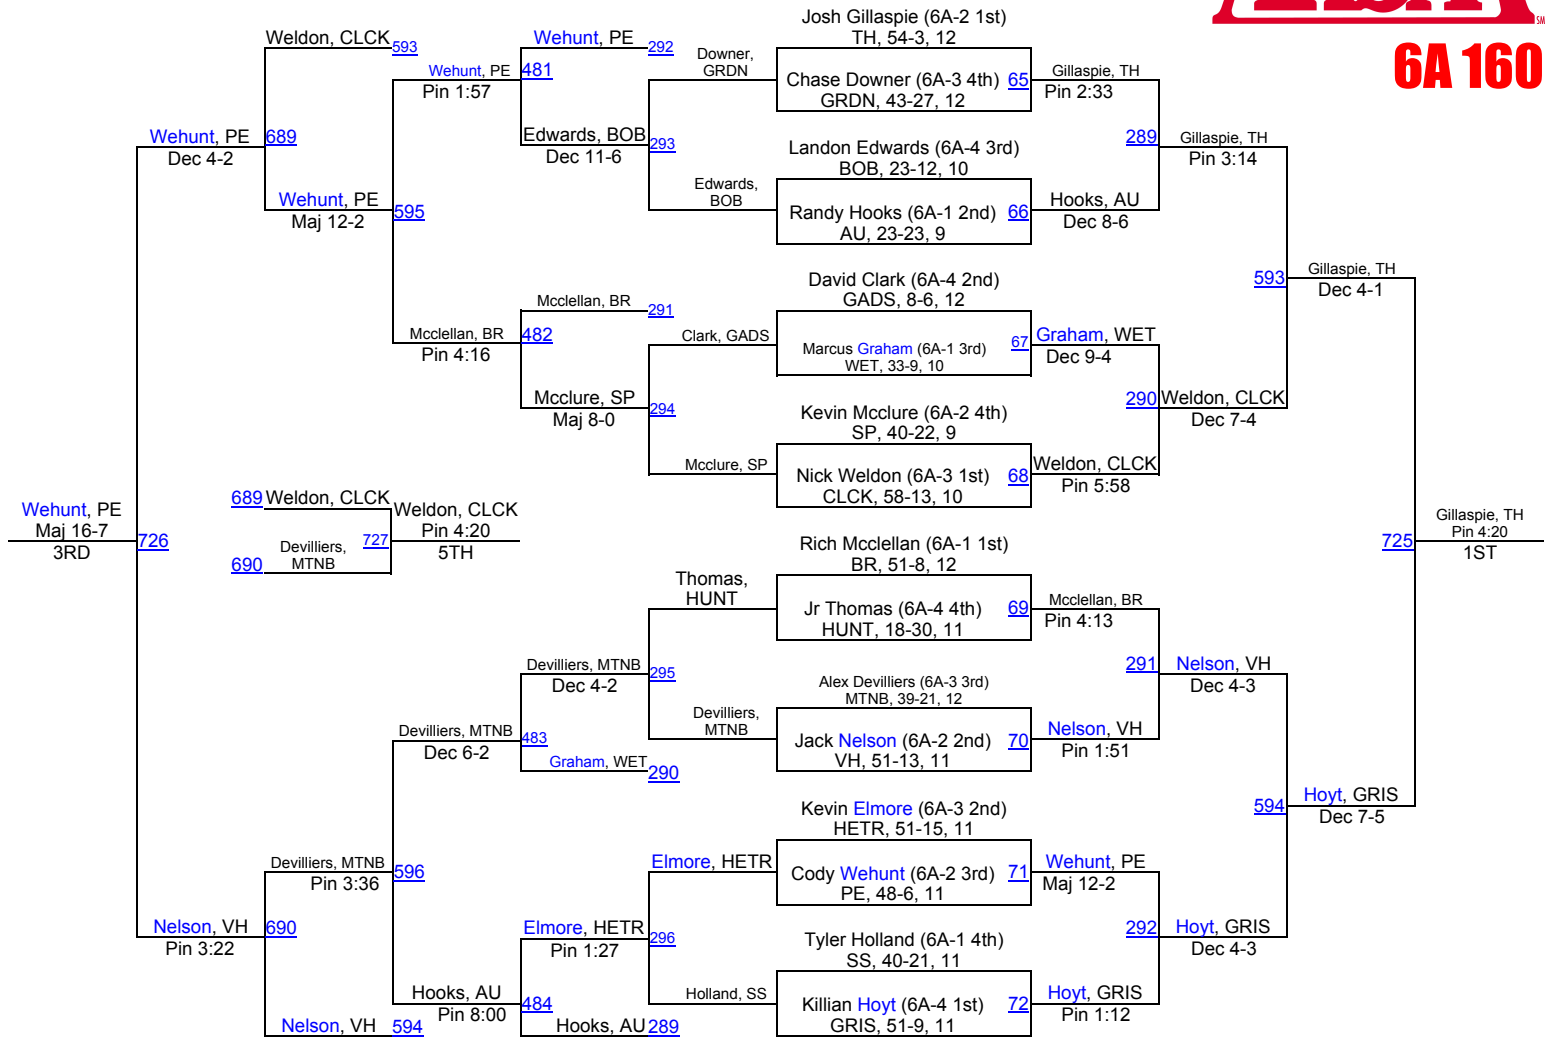

6A 138

2012 AHSAA Wrestling Championships

6A 145

2012 AHSAA Wrestling Championships

6A 160

2012 AHSAA Wrestling Championships

6A 170

2012 AHSAA Wrestling Championships