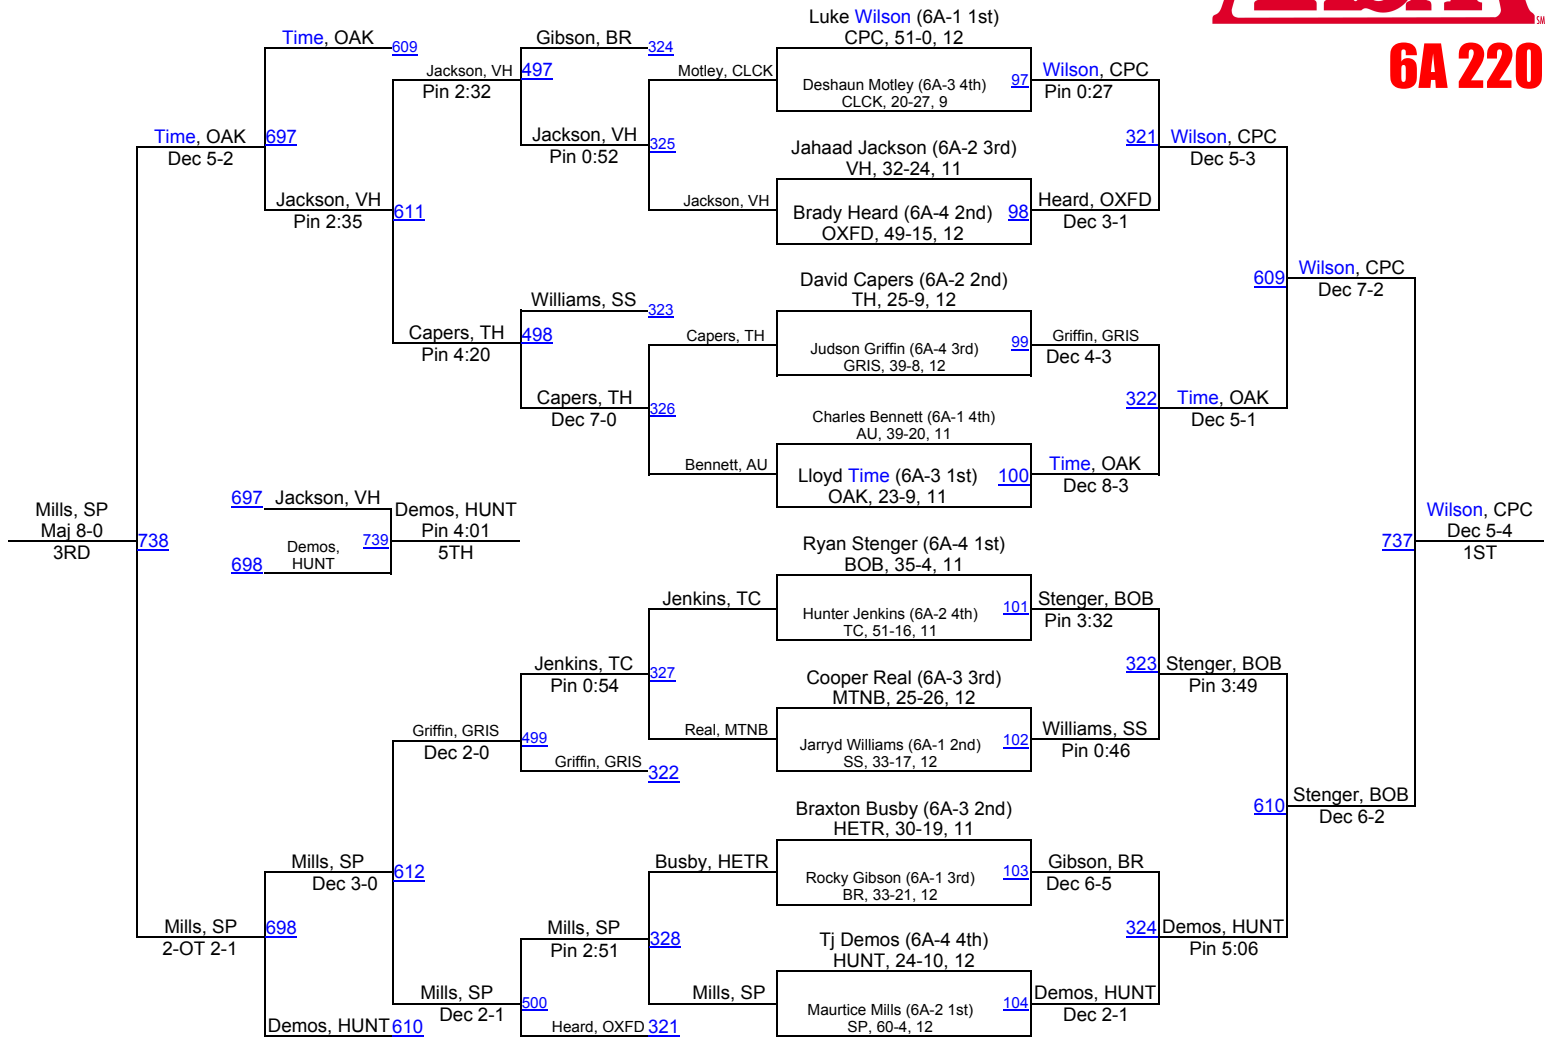

2012 AHSAA Wrestling Championships

6A 220