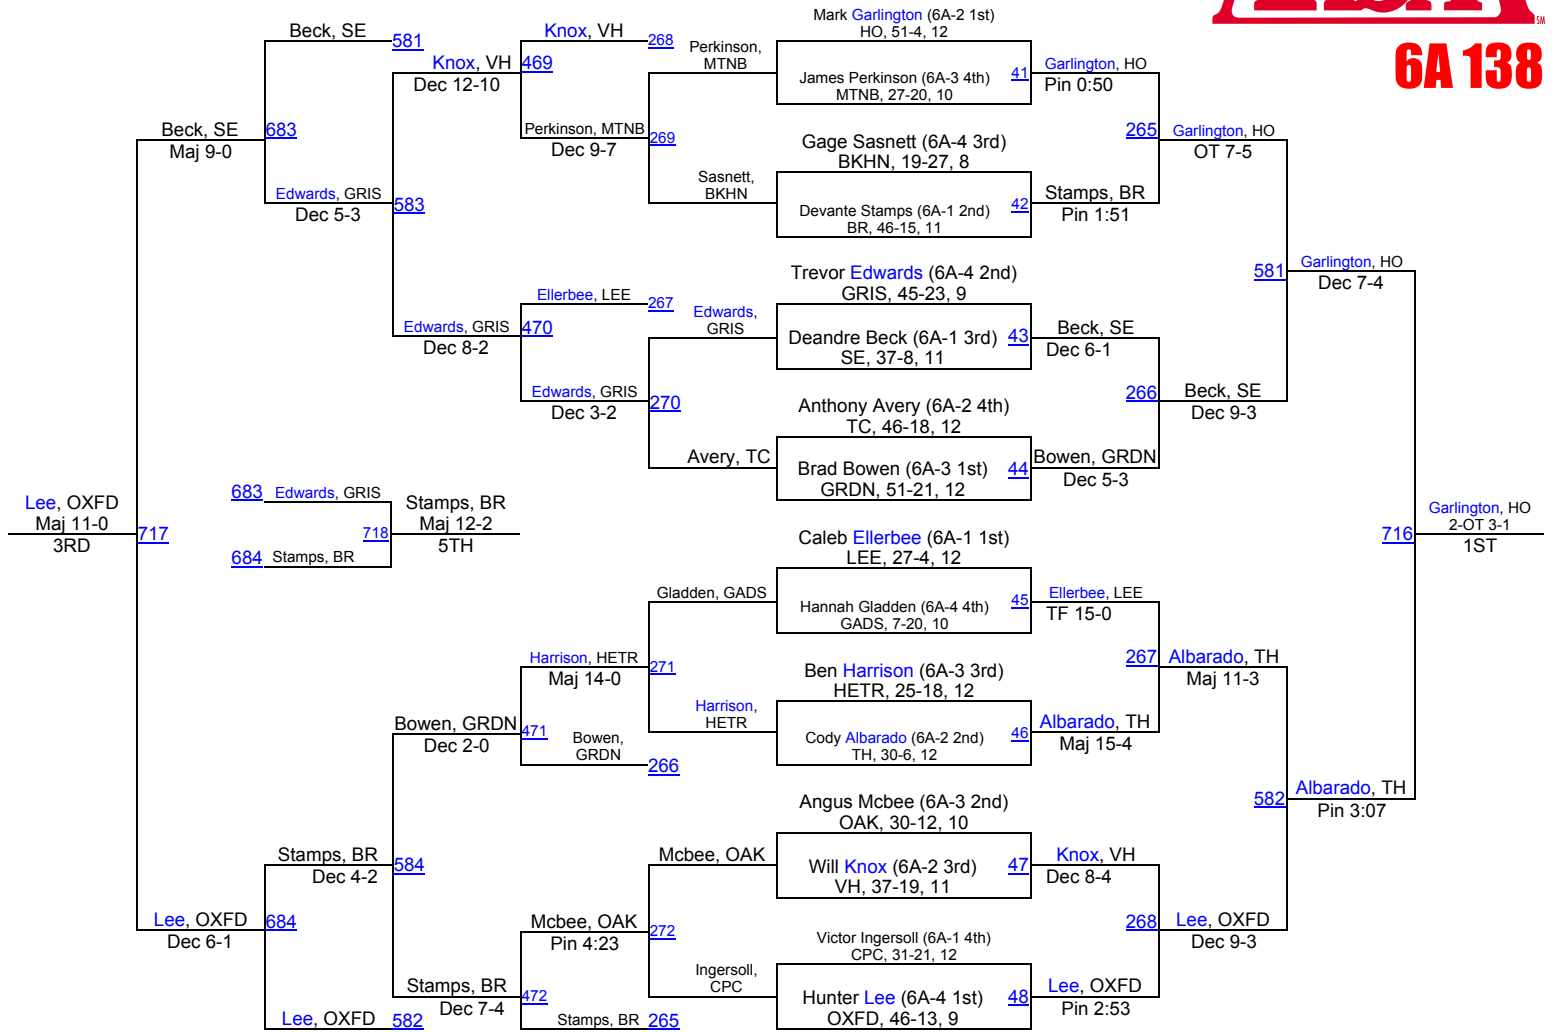

2012 AHSAA Wrestling Championships

6A 106

2012 AHSAA Wrestling Championships

2012 AHSAA Wrestling Championships

6A 126

2012 AHSAA Wrestling Championships

6A 132

2012 AHSAA Wrestling Championships

6A 138

2012 AHSAA Wrestling Championships

6A 145

2012 AHSAA Wrestling Championships

6A 160

2012 AHSAA Wrestling Championships

6A 170

2012 AHSAA Wrestling Championships