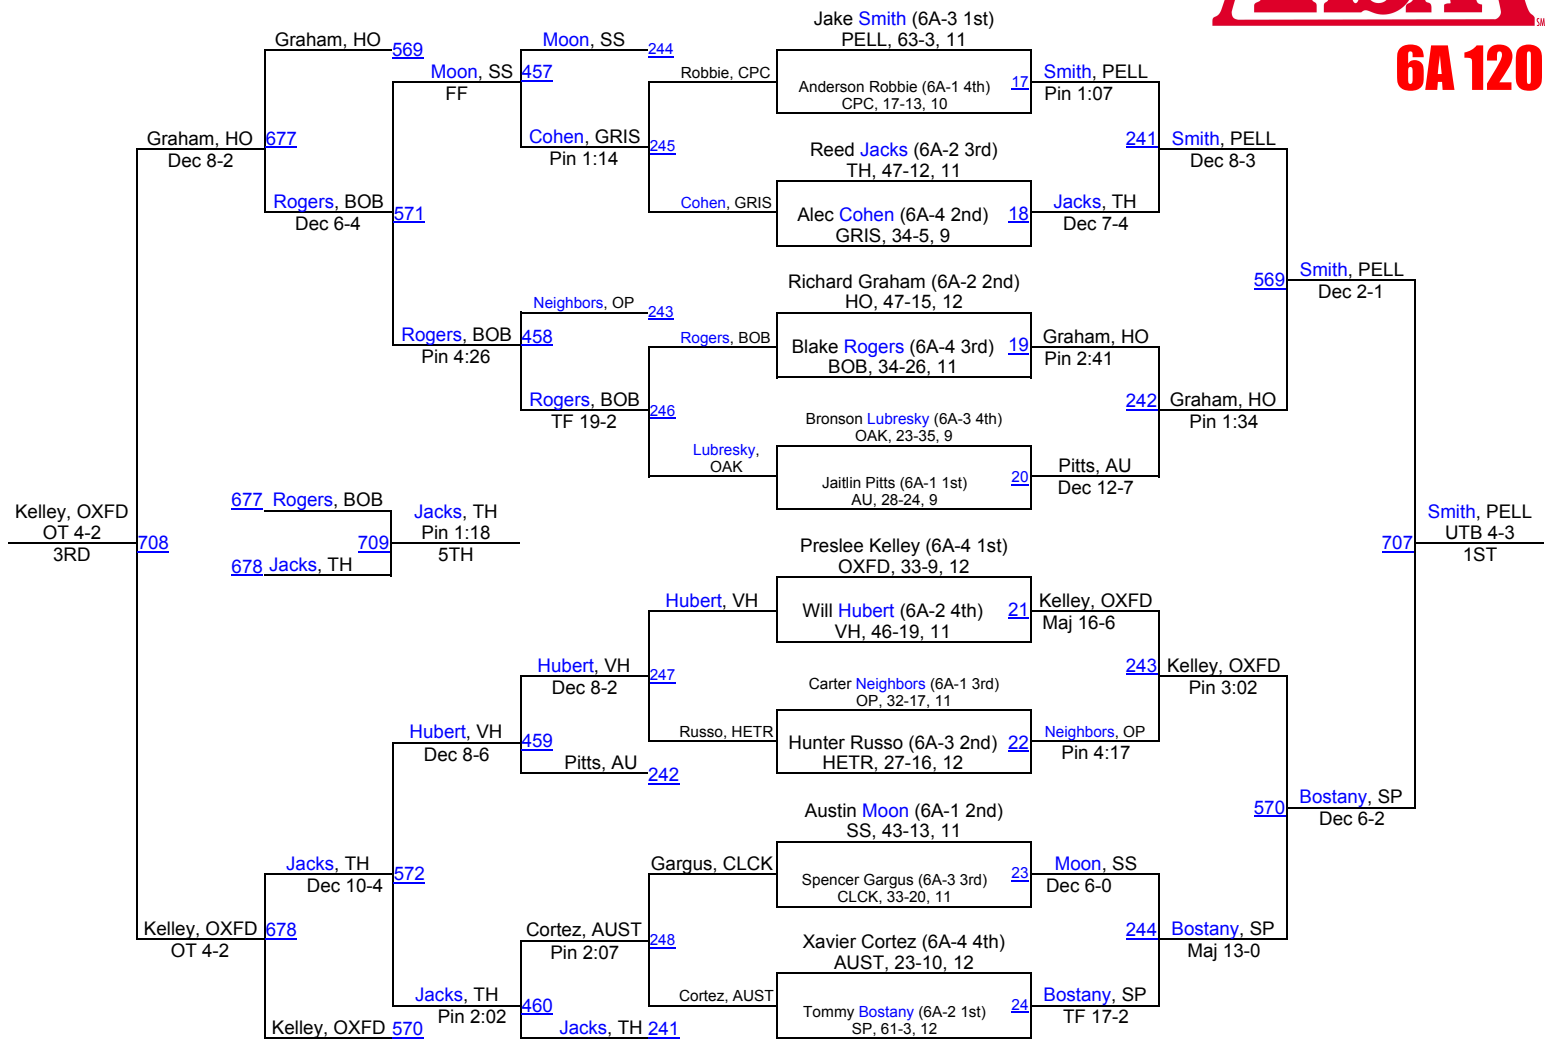

2012 AHSAA Wrestling Championships

6A 106

2012 AHSAA Wrestling Championships

2012 AHSAA Wrestling Championships

6A 126

2012 AHSAA Wrestling Championships

6A 132

2012 AHSAA Wrestling Championships