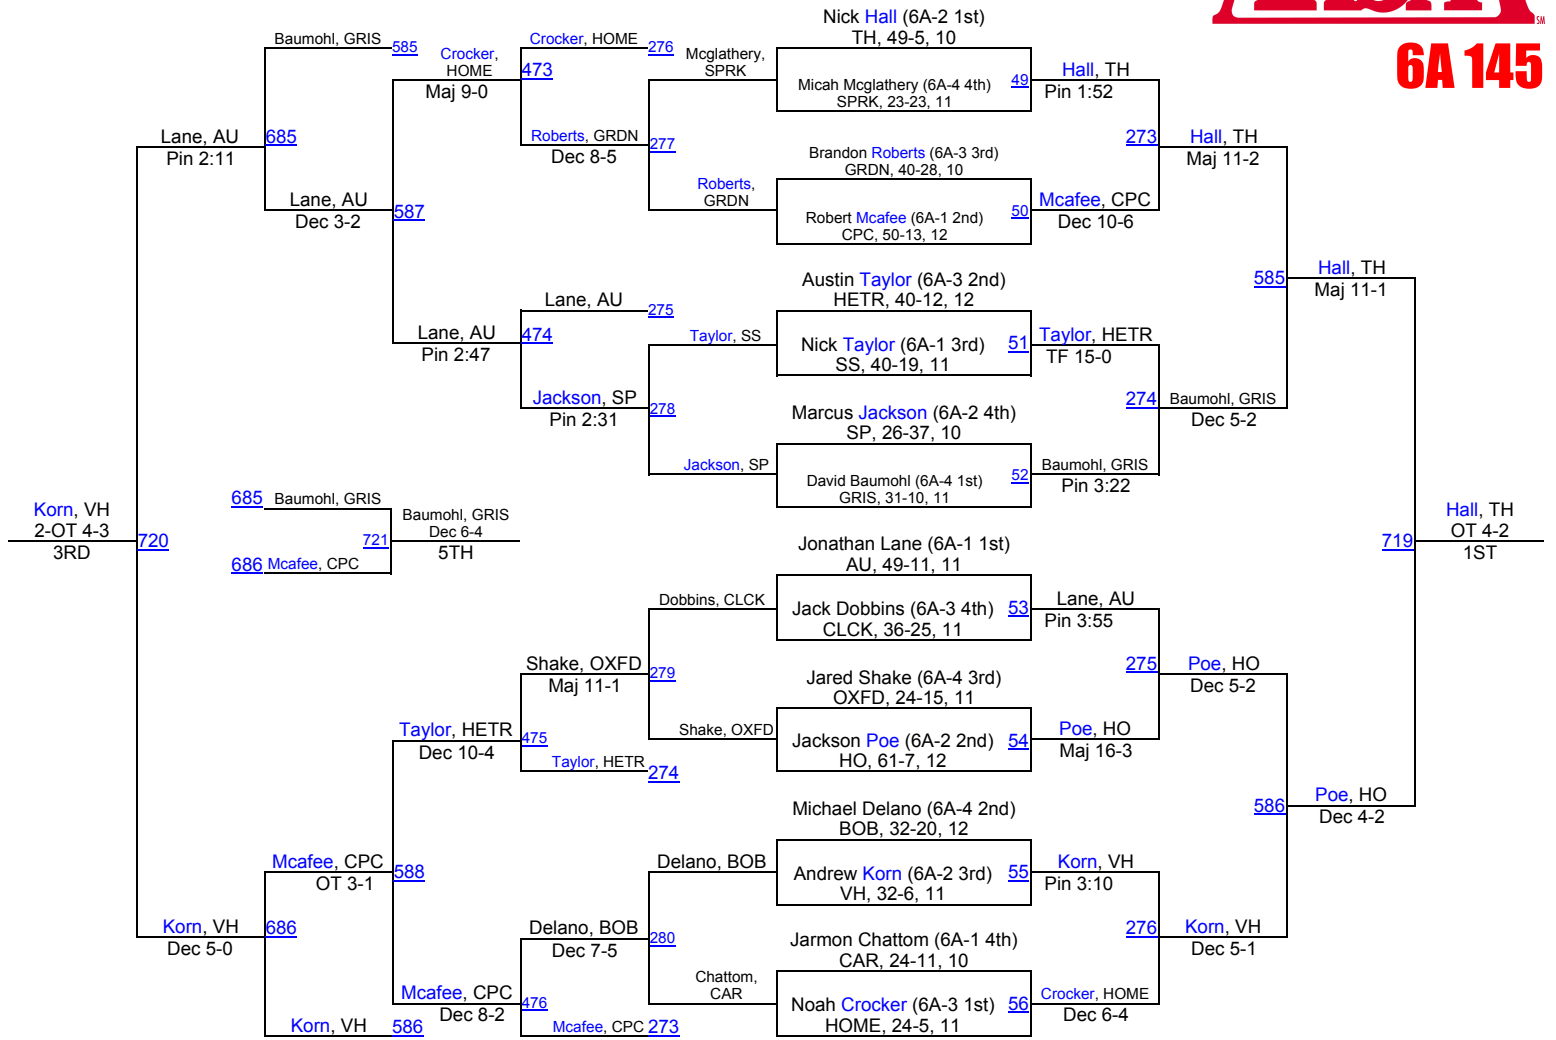

2012 AHSAA Wrestling Championships

6A 106

2012 AHSAA Wrestling Championships

2012 AHSAA Wrestling Championships

6A 126

2012 AHSAA Wrestling Championships

6A 132

2012 AHSAA Wrestling Championships

6A 138

2012 AHSAA Wrestling Championships

6A 145

2012 AHSAA Wrestling Championships

6A 160

2012 AHSAA Wrestling Championships

6A 170

2012 AHSAA Wrestling Championships