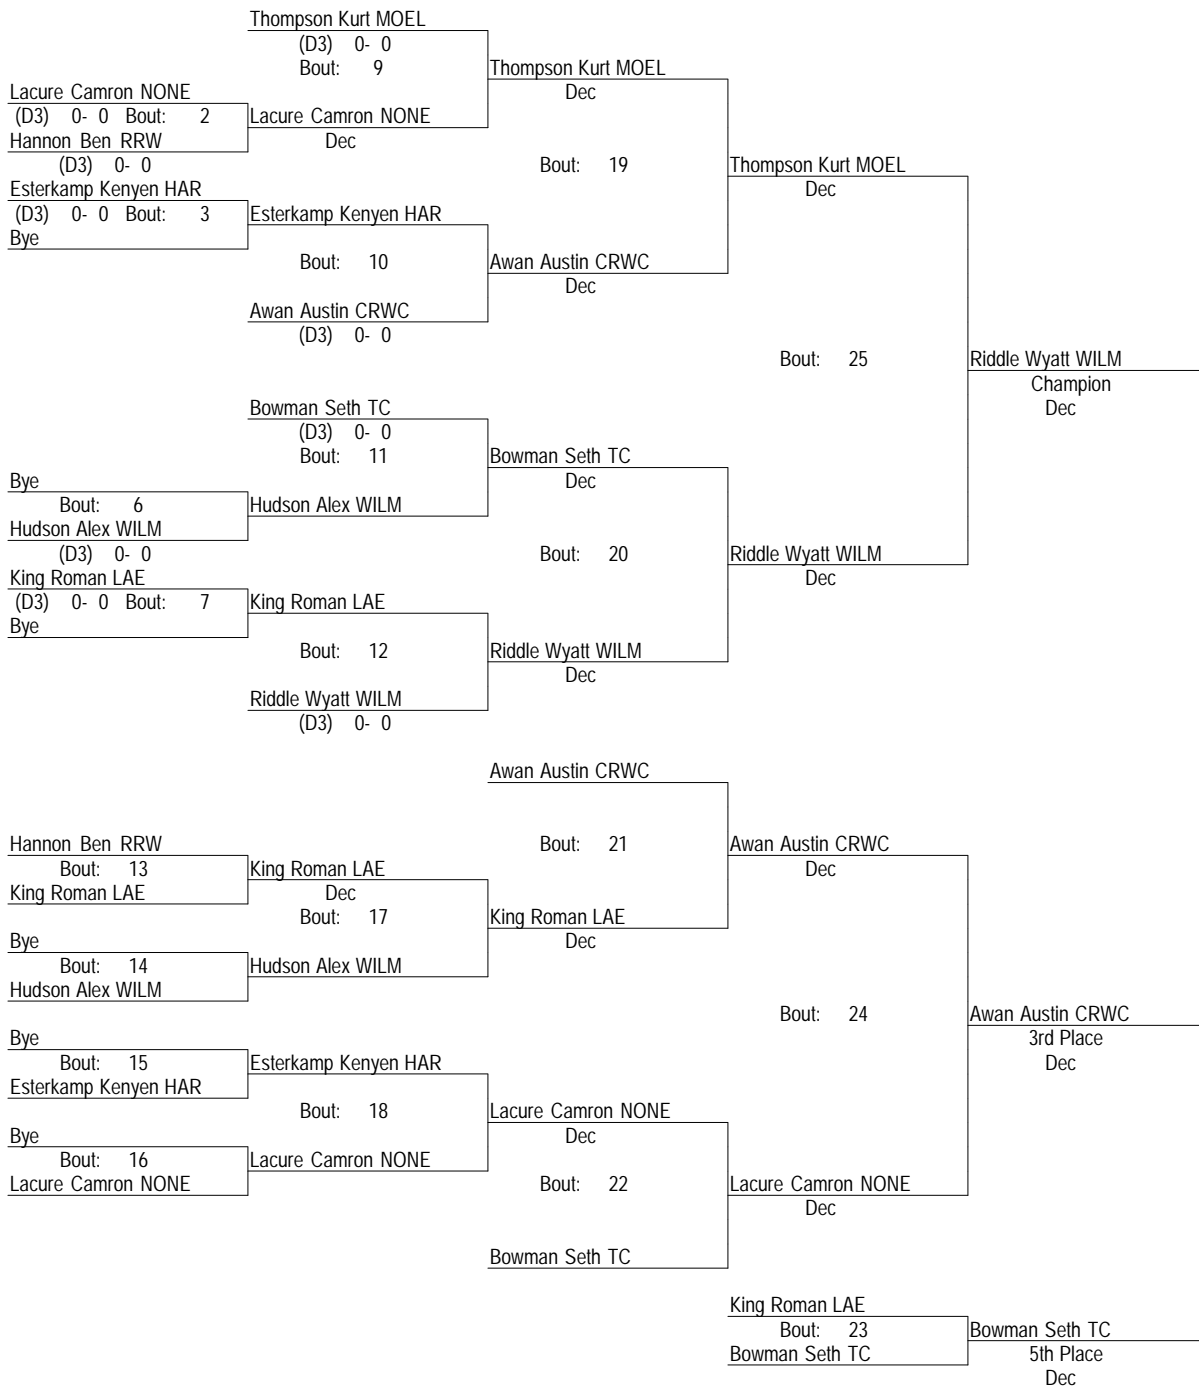

D3-80

2-3-2013

80

- Place Winners -
- | | |
|------------------------|-----------|
| 1st Riddle Wyatt WILM | (D3) 3- 0 |
| 2nd Thompson Kurt MOEL | (D3) 2- 1 |
| 3rd Awan Austin CRWC | (D3) 3- 1 |
| 4th Lacure Camron NONE | (D3) 3- 2 |
| 5th Bowman Seth TC | (D3) 2- 2 |
| 6th King Roman LAE | (D3) 2- 3 |