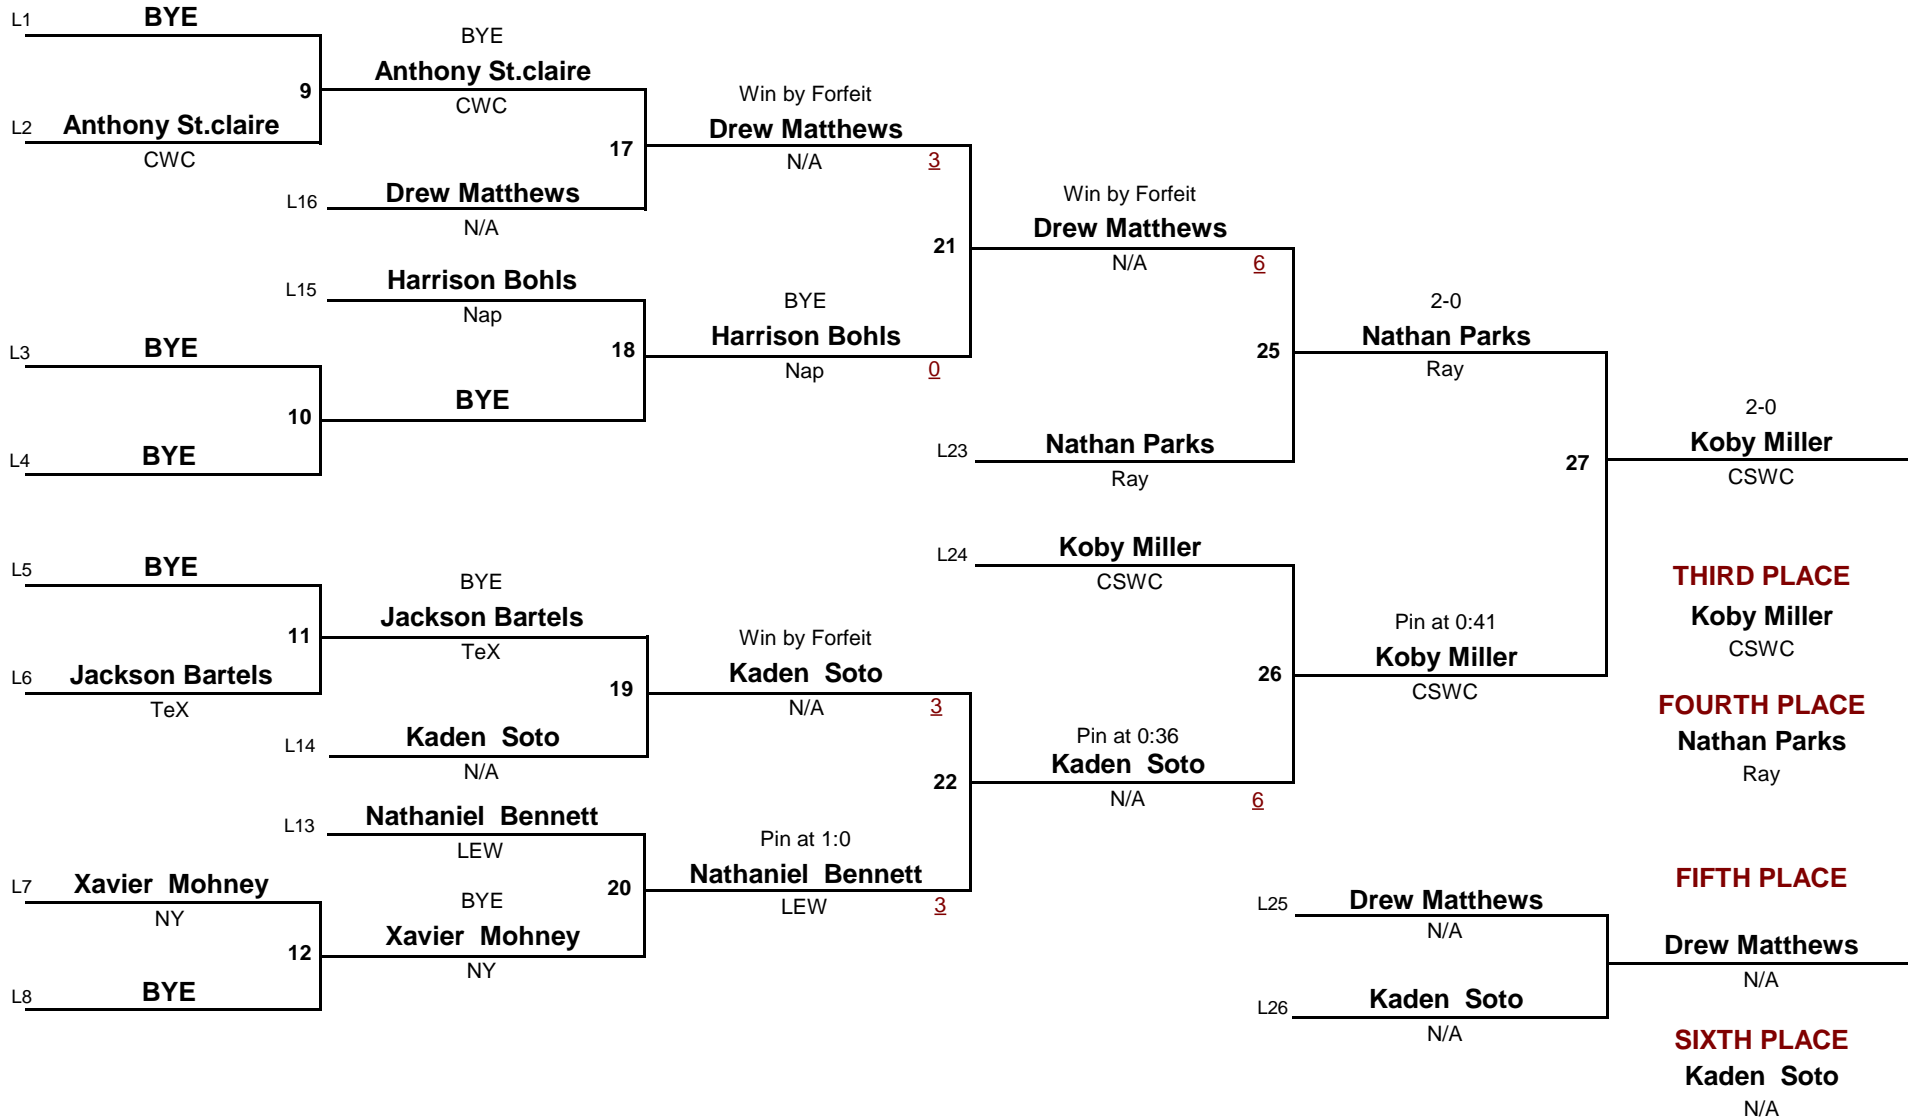

I
DIVISION

45.1
WEIGHT

Oregon Clay Grade School District

February 5, 2012

Consolation Rounds

I
DIVISION

50.1
WEIGHT

Oregon Clay Grade School District

February 5, 2012

6-PERSON ROUND ROBIN

ROUND 1	1	Devin Farley N/A	Major Dec. 12-0	1
		David Murray Swan	Devin Farley	
	2	Bakari Scott Frem	3-0	0
		Landon Smith WBWC	Bakari Scott	
ROUND 2	3	Walker Howell CWC	Pin at 0:21	2
		Royce Nilo Amanda	Royce Nilo	
	4	Devin Farley N/A	Pin at 4:20	2
		Royce Nilo Amanda	Royce Nilo	
ROUND 3	5	Bakari Scott Frem	Pin at 0:22	2
		Walker Howell CWC	Bakari Scott	
	6	Landon Smith WBWC	Major Dec. 11-3	1
		David Murray Swan	Landon Smith	
ROUND 4	7	Devin Farley N/A	Pin at 0:50	2
		Walker Howell CWC	Devin Farley	
	8	Landon Smith WBWC	8-3	0
		Royce Nilo Amanda	Royce Nilo	
ROUND 5	9	Bakari Scott Frem	Tech Fall 15-0	1.5
		David Murray Swan	Bakari Scott	
	10	Devin Farley N/A	1-0	0
		Landon Smith WBWC	Devin Farley	
ROUND 6	11	Bakari Scott Frem	Pin at 1:52	2
		Royce Nilo Amanda	Bakari Scott	
	12	Walker Howell CWC	Pin at 1:58	2
		David Murray Swan	David Murray	
ROUND 7	13	Devin Farley N/A	Pin at 4:10	2
		Bakari Scott Frem	Bakari Scott	
	14	Landon Smith WBWC	Pin at 4:27	2
		Walker Howell CWC	Landon Smith	
ROUND 8	15	Royce Nilo Amanda	Major Dec. 12-1	1
		David Murray Swan	Royce Nilo	

Devin Farley - N/A
Bakari Scott - Frem
Landon Smith - WBWC
Walker Howell - CWC
Royce Nilo - Amanda
David Murray - Swan

Wins	Pts
3	3
5	7.5
2	3
0	0
4	5
1	2

- FIRST PLACE
  Bakari Scott
  Frem
- SECOND PLACE
  Royce Nilo
  Amanda
- THIRD PLACE
  Devin Farley
  N/A
- FOURTH PLACE
  Landon Smith
  WBWC
- FIFTH PLACE
  David Murray
  Swan
- SIXTH PLACE
  Walker Howell
  CWC