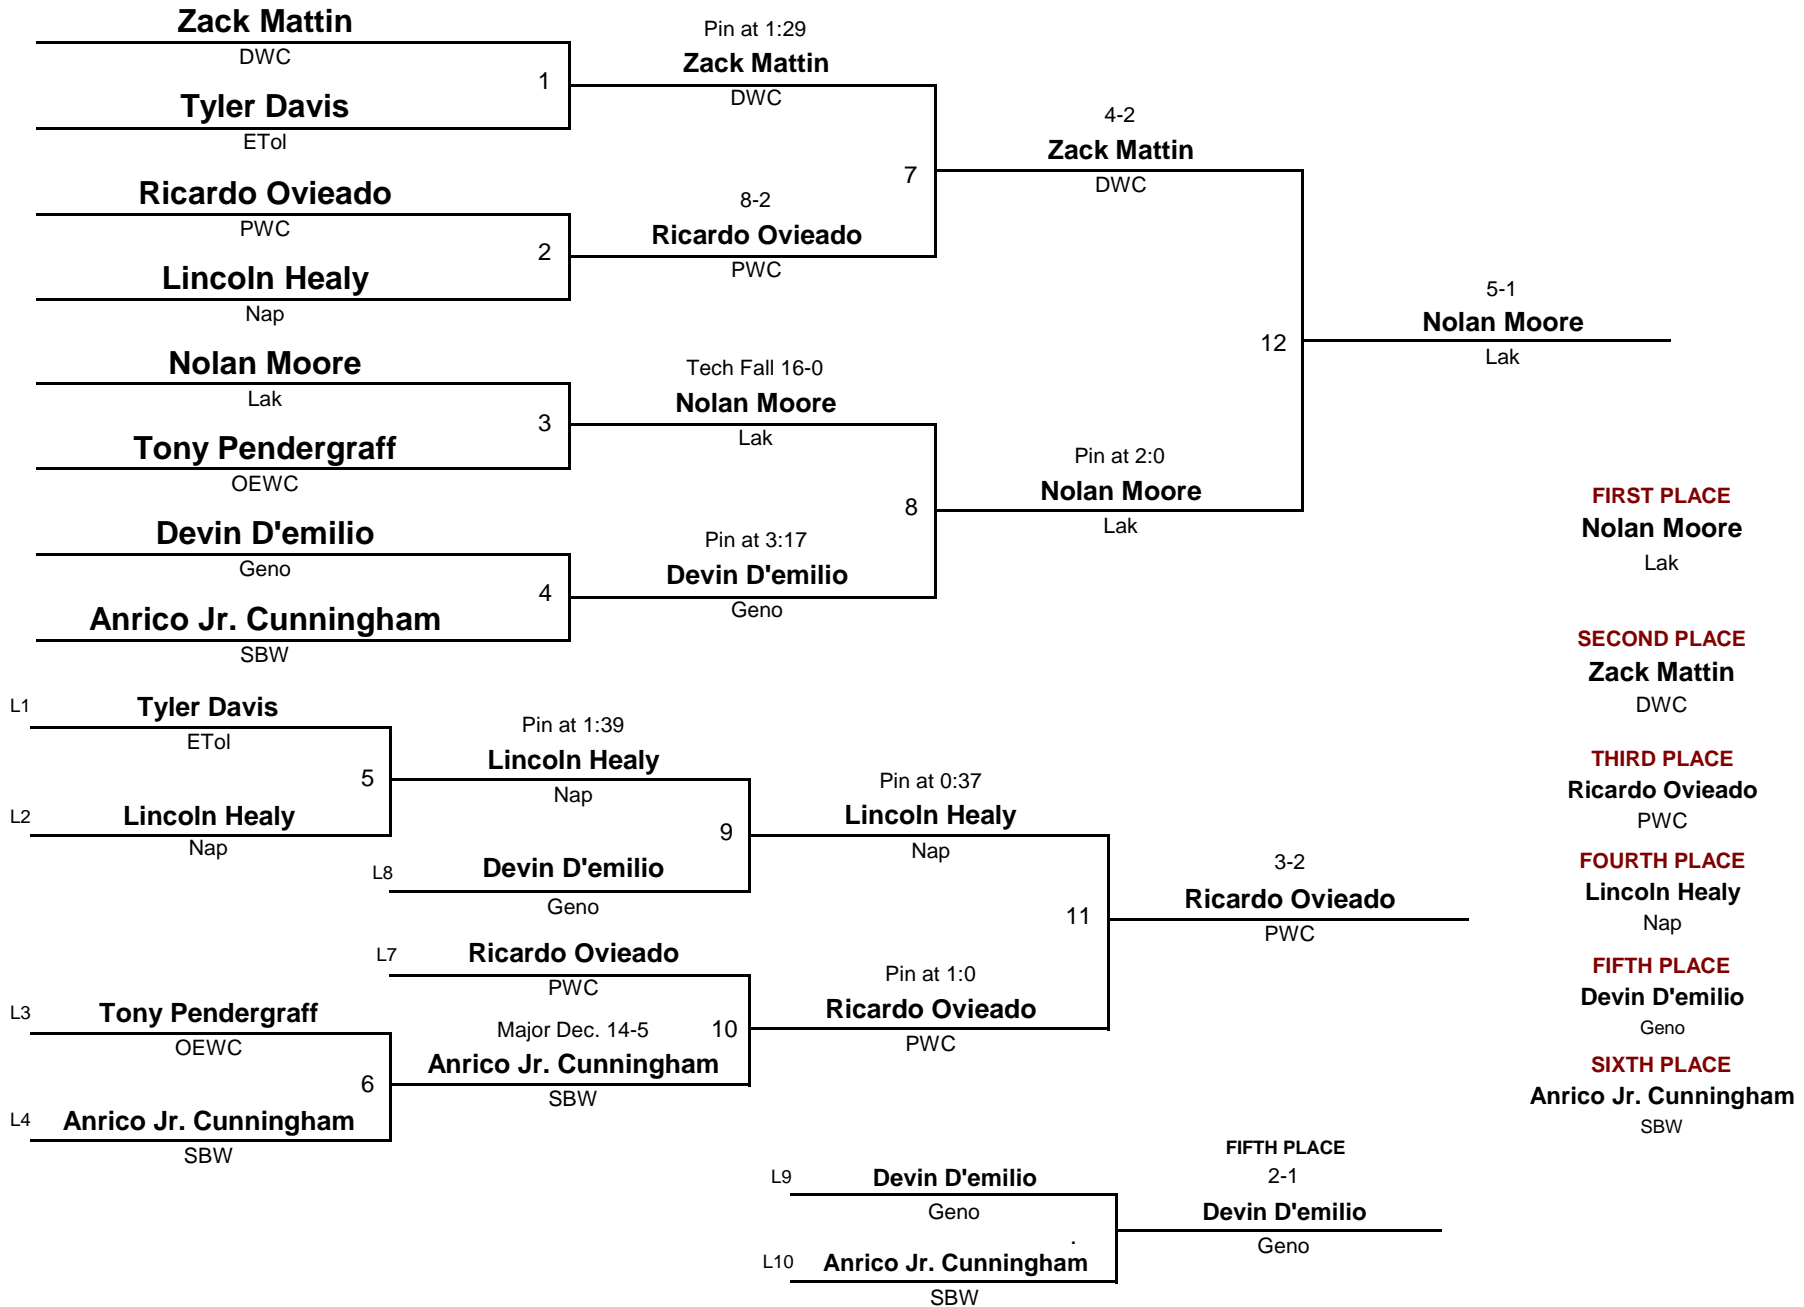

III
DIVISION

55.3
WEIGHT

Oregon Clay Grade School District

February 5, 2012