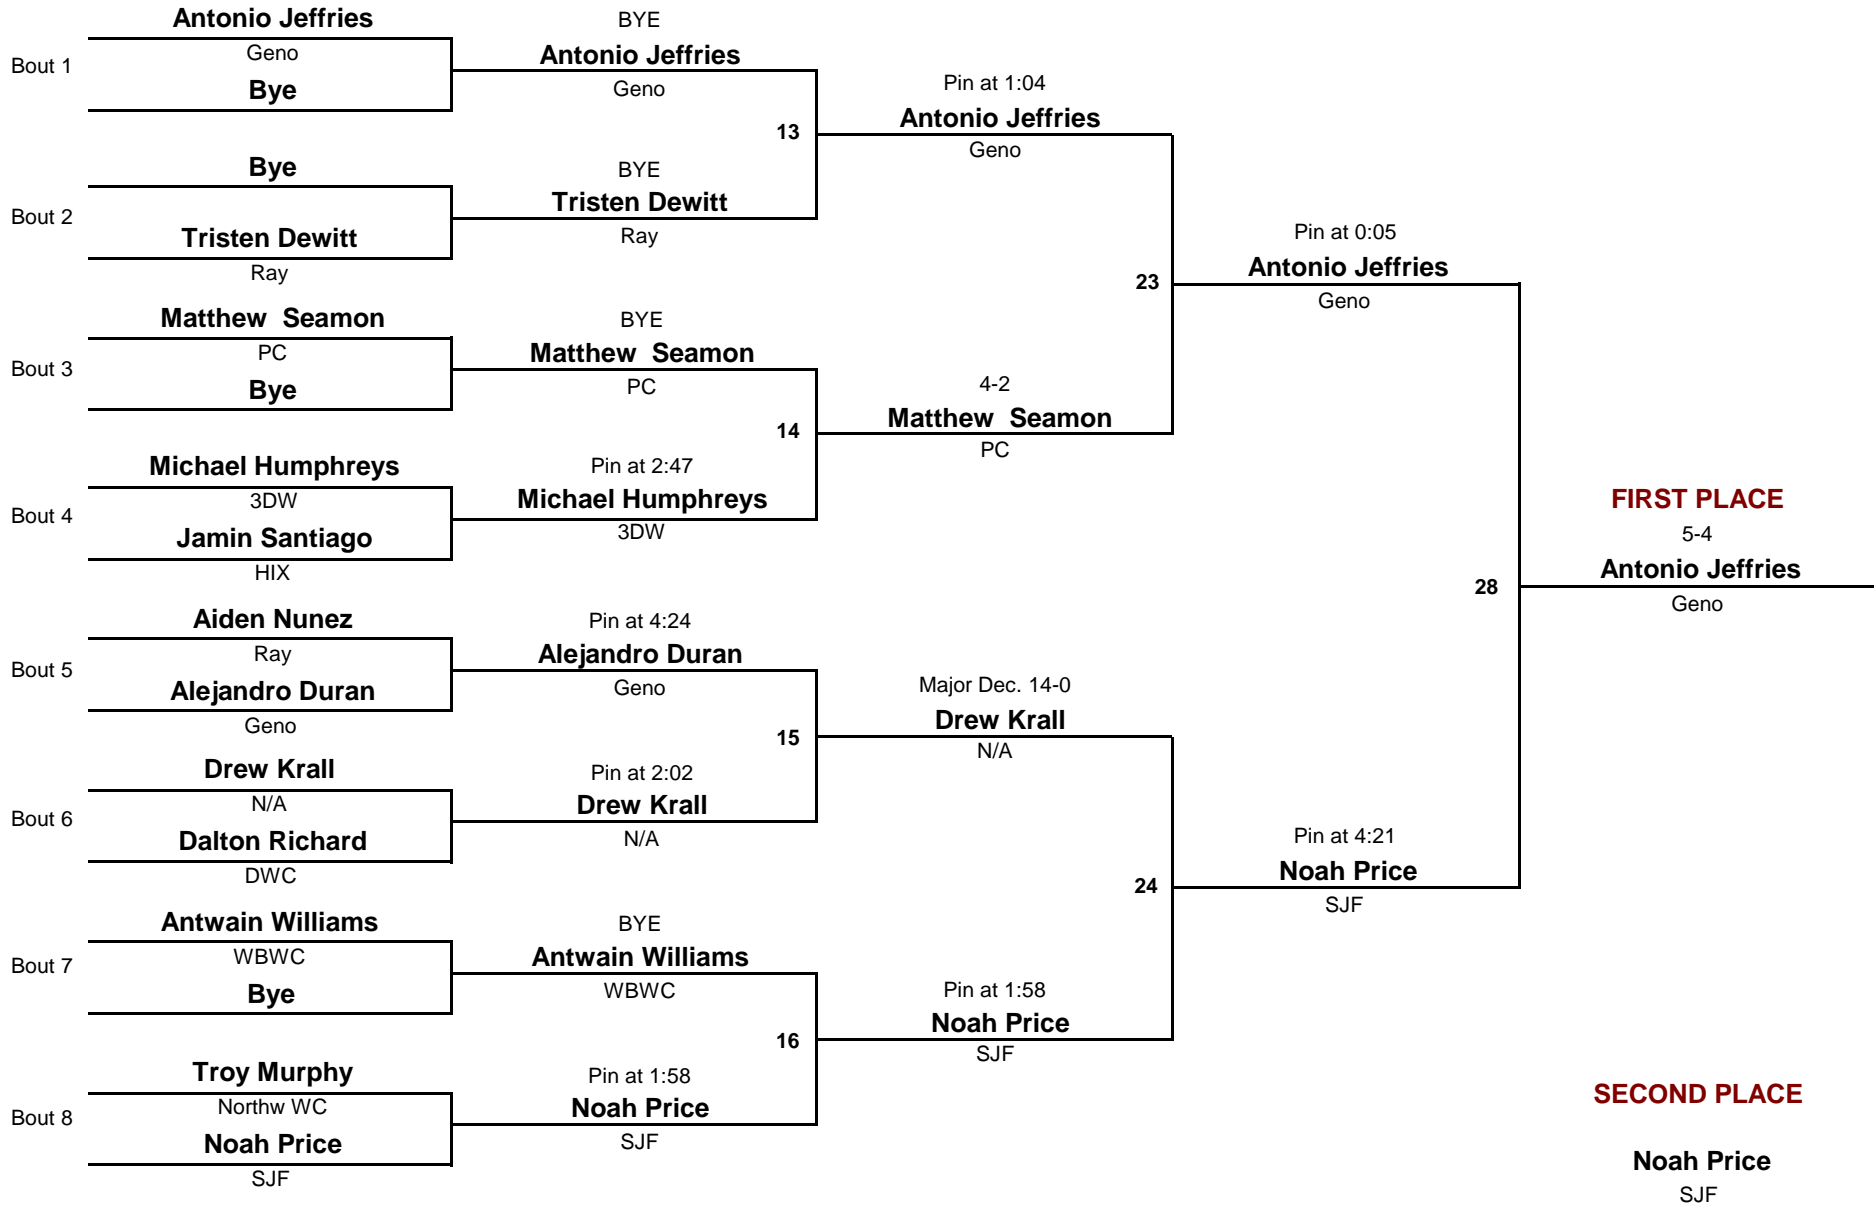

4-PERSON ROUND ROBIN

	Wins	Pts
Kloe Wulff - Nap	0	0
Caleb Wood - Frem	2	4
Dakota Oswalt - 3DW	3	4
Iyan Crawford - PC	1	2

ROUND 1	Kloe Wulff	Nap	Pin at 1:09	2
	Iyan Crawford	PC	Iyan Crawford	
			PC	
	Caleb Wood	Frem	8-4	0
	Dakota Oswalt	3DW	Dakota Oswalt	
		3DW		
ROUND 2	Kloe Wulff	Nap	Pin at 0:58	2
	Dakota Oswalt	3DW	Dakota Oswalt	
			3DW	
	Caleb Wood	Frem	Pin at 0:29	2
	Iyan Crawford	PC	Caleb Wood	
		Frem		
ROUND 3	Kloe Wulff	Nap	Pin at 0:58	2
	Caleb Wood	Frem	Caleb Wood	
			Frem	
	Dakota Oswalt	3DW	Pin at 1:08	2
	Iyan Crawford	PC	Dakota Oswalt	
		3DW		

1. FIRST PLACE
   Dakota Oswalt
   3DW
2. SECOND PLACE
   Caleb Wood
   Frem
3. THIRD PLACE
   Iyan Crawford
   PC
4. FOURTH PLACE
   Kloe Wulff
   Nap

III
DIVISION

115.3
WEIGHT

Oregon Clay Grade School District

February 5, 2012

Championship Rounds

0