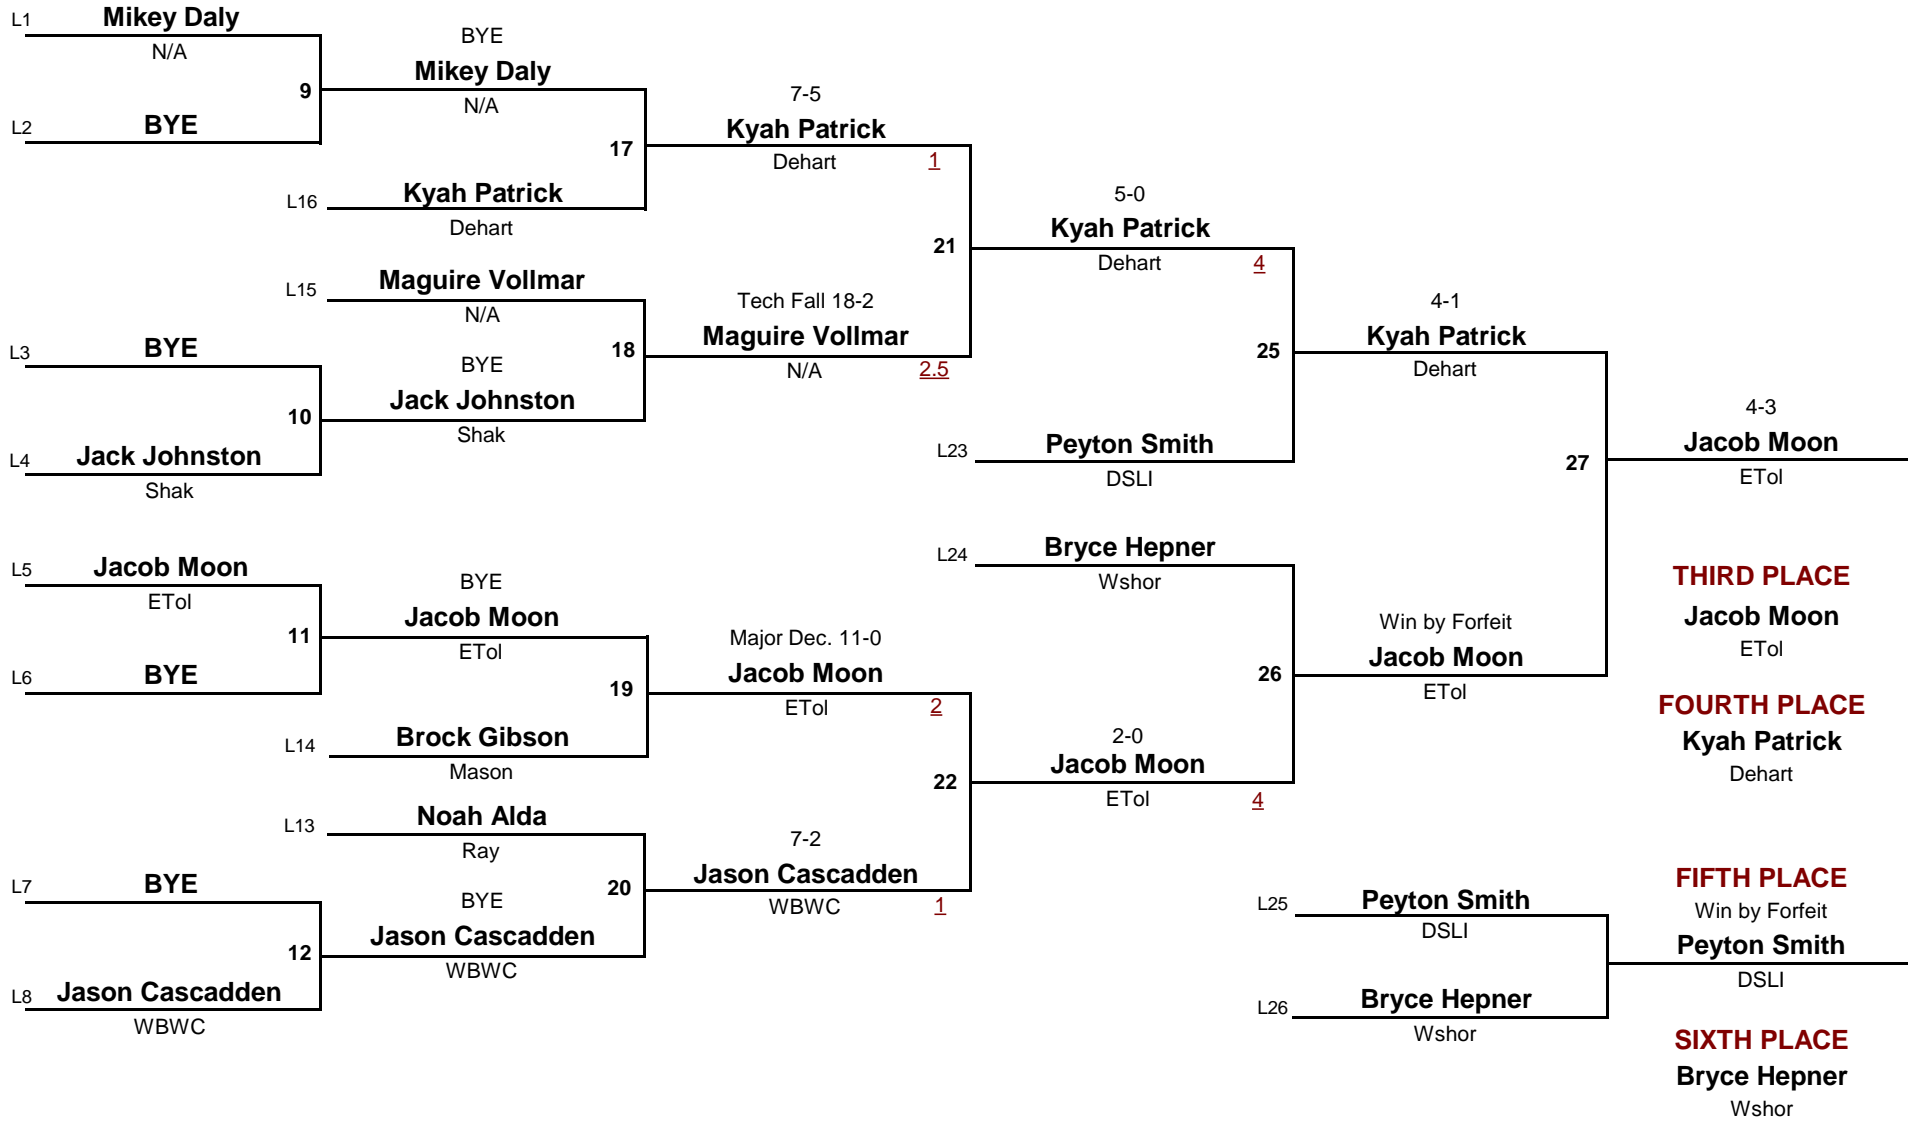

III
DIVISION

60.3
WEIGHT

Oregon Clay Grade School District

February 5, 2012

Consolation Rounds