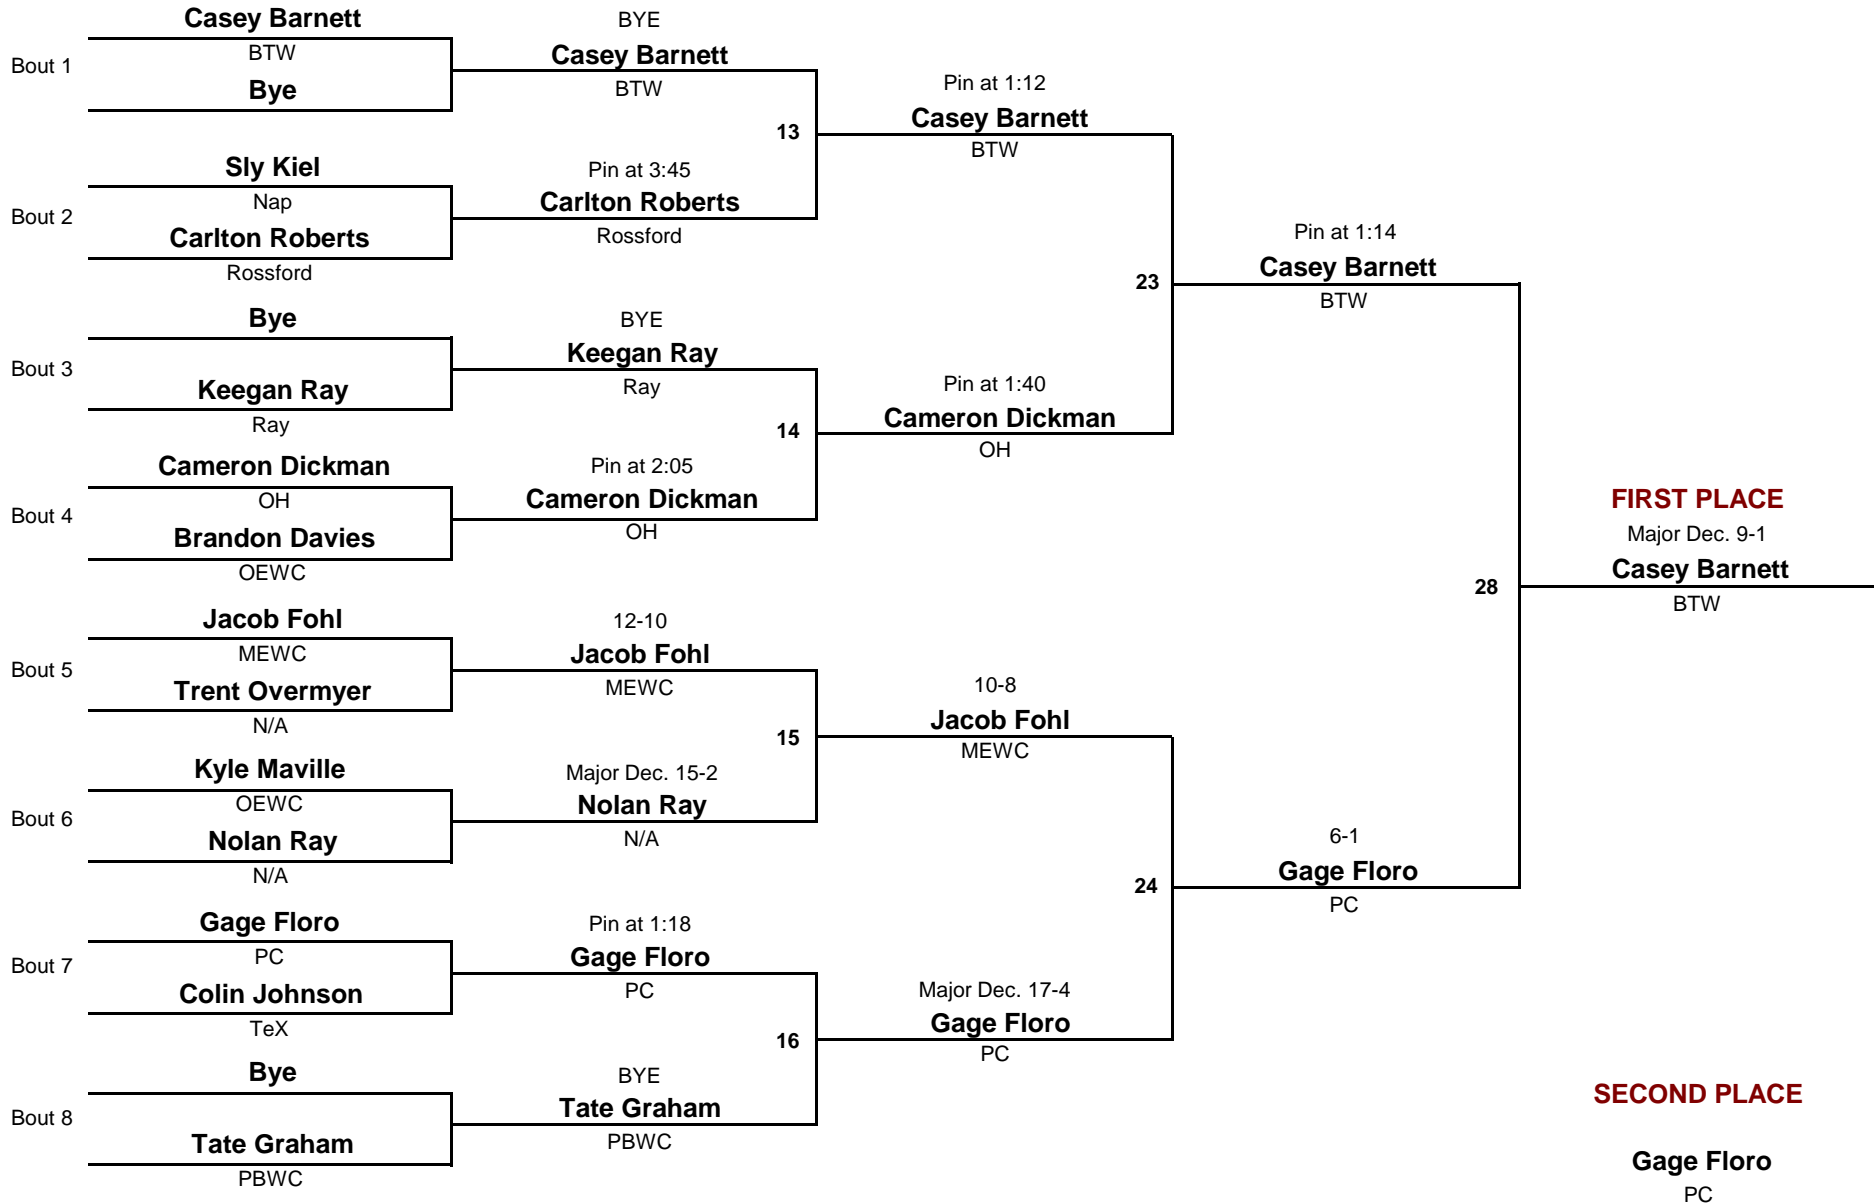

III
DIVISION

71.3
WEIGHT

Oregon Clay Grade School District

February 5, 2012

Championship Rounds

0