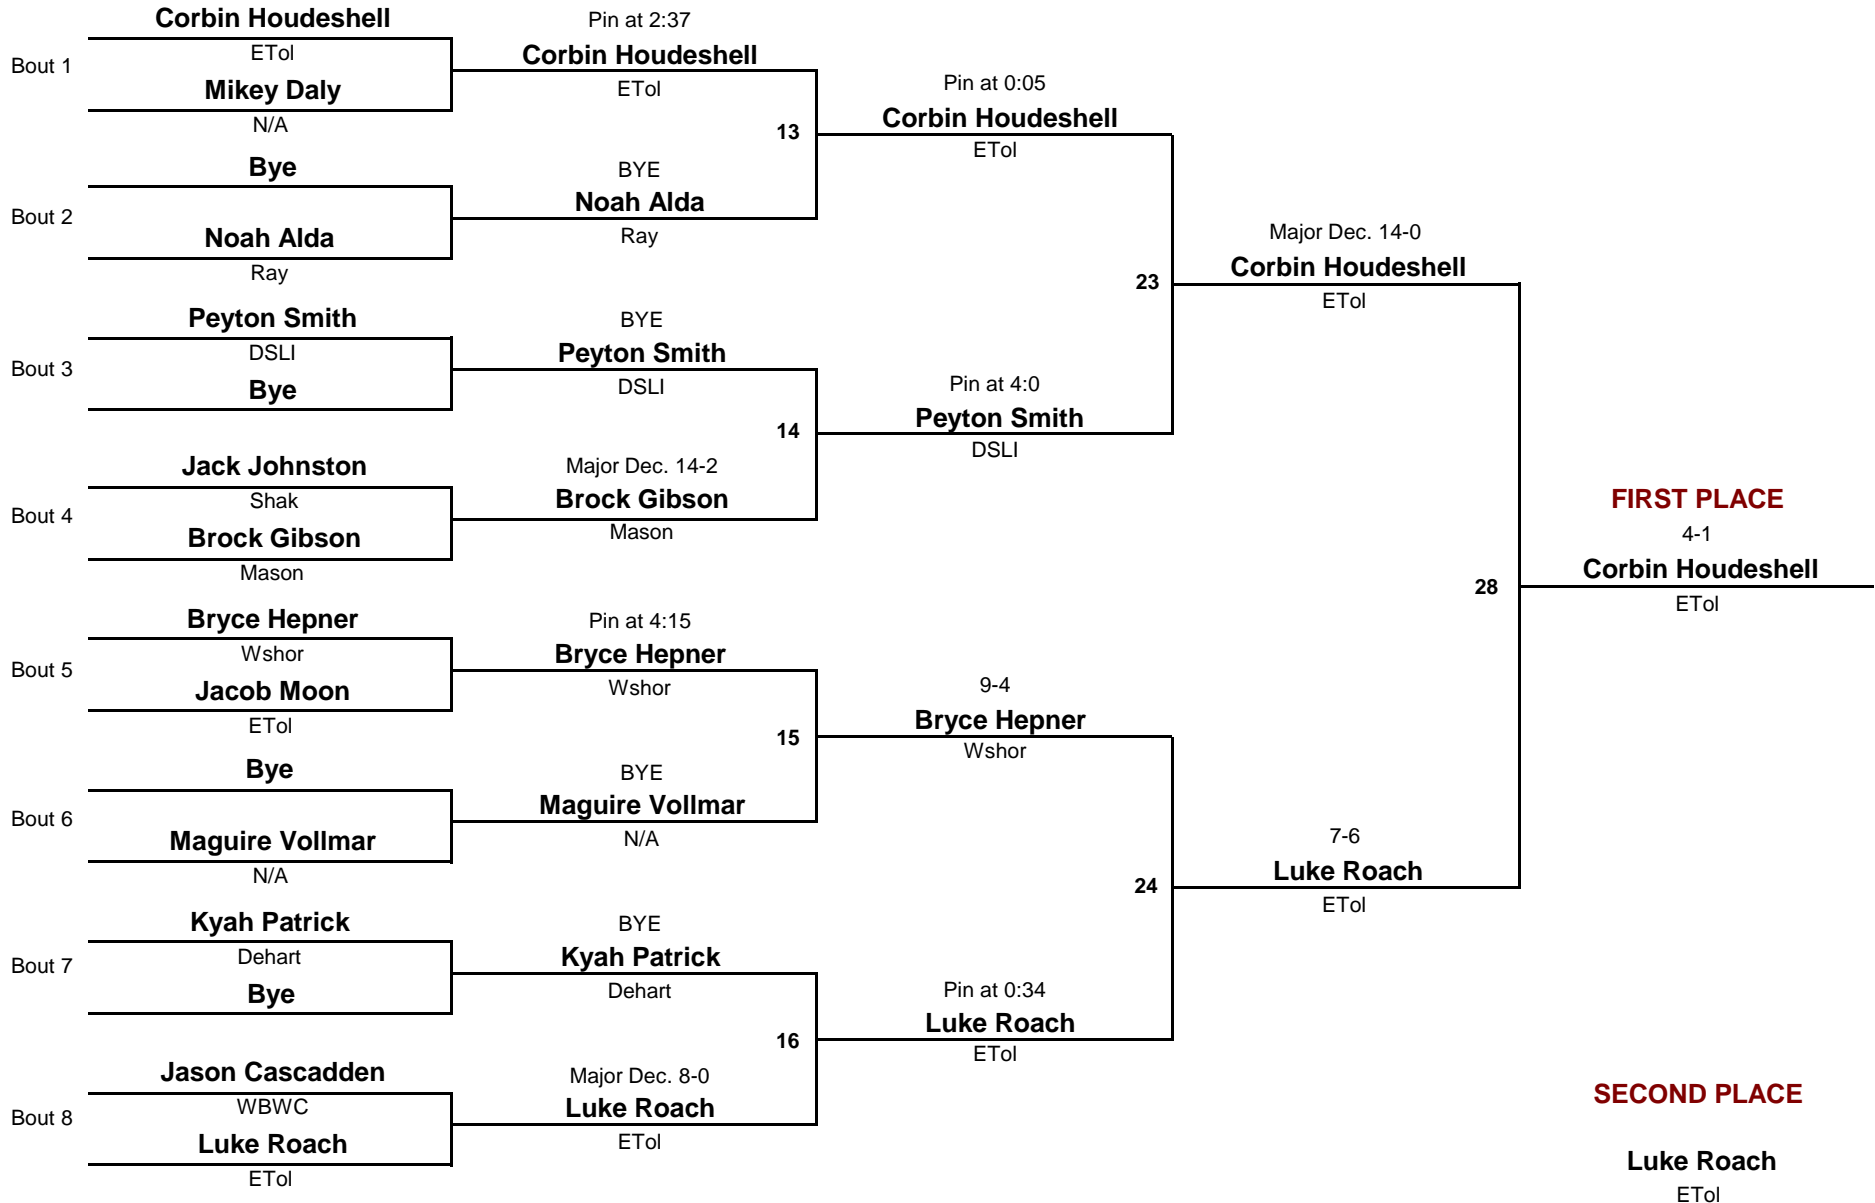

III
DIVISION

60.3
WEIGHT

Oregon Clay Grade School District

February 5, 2012

Championship Rounds

0