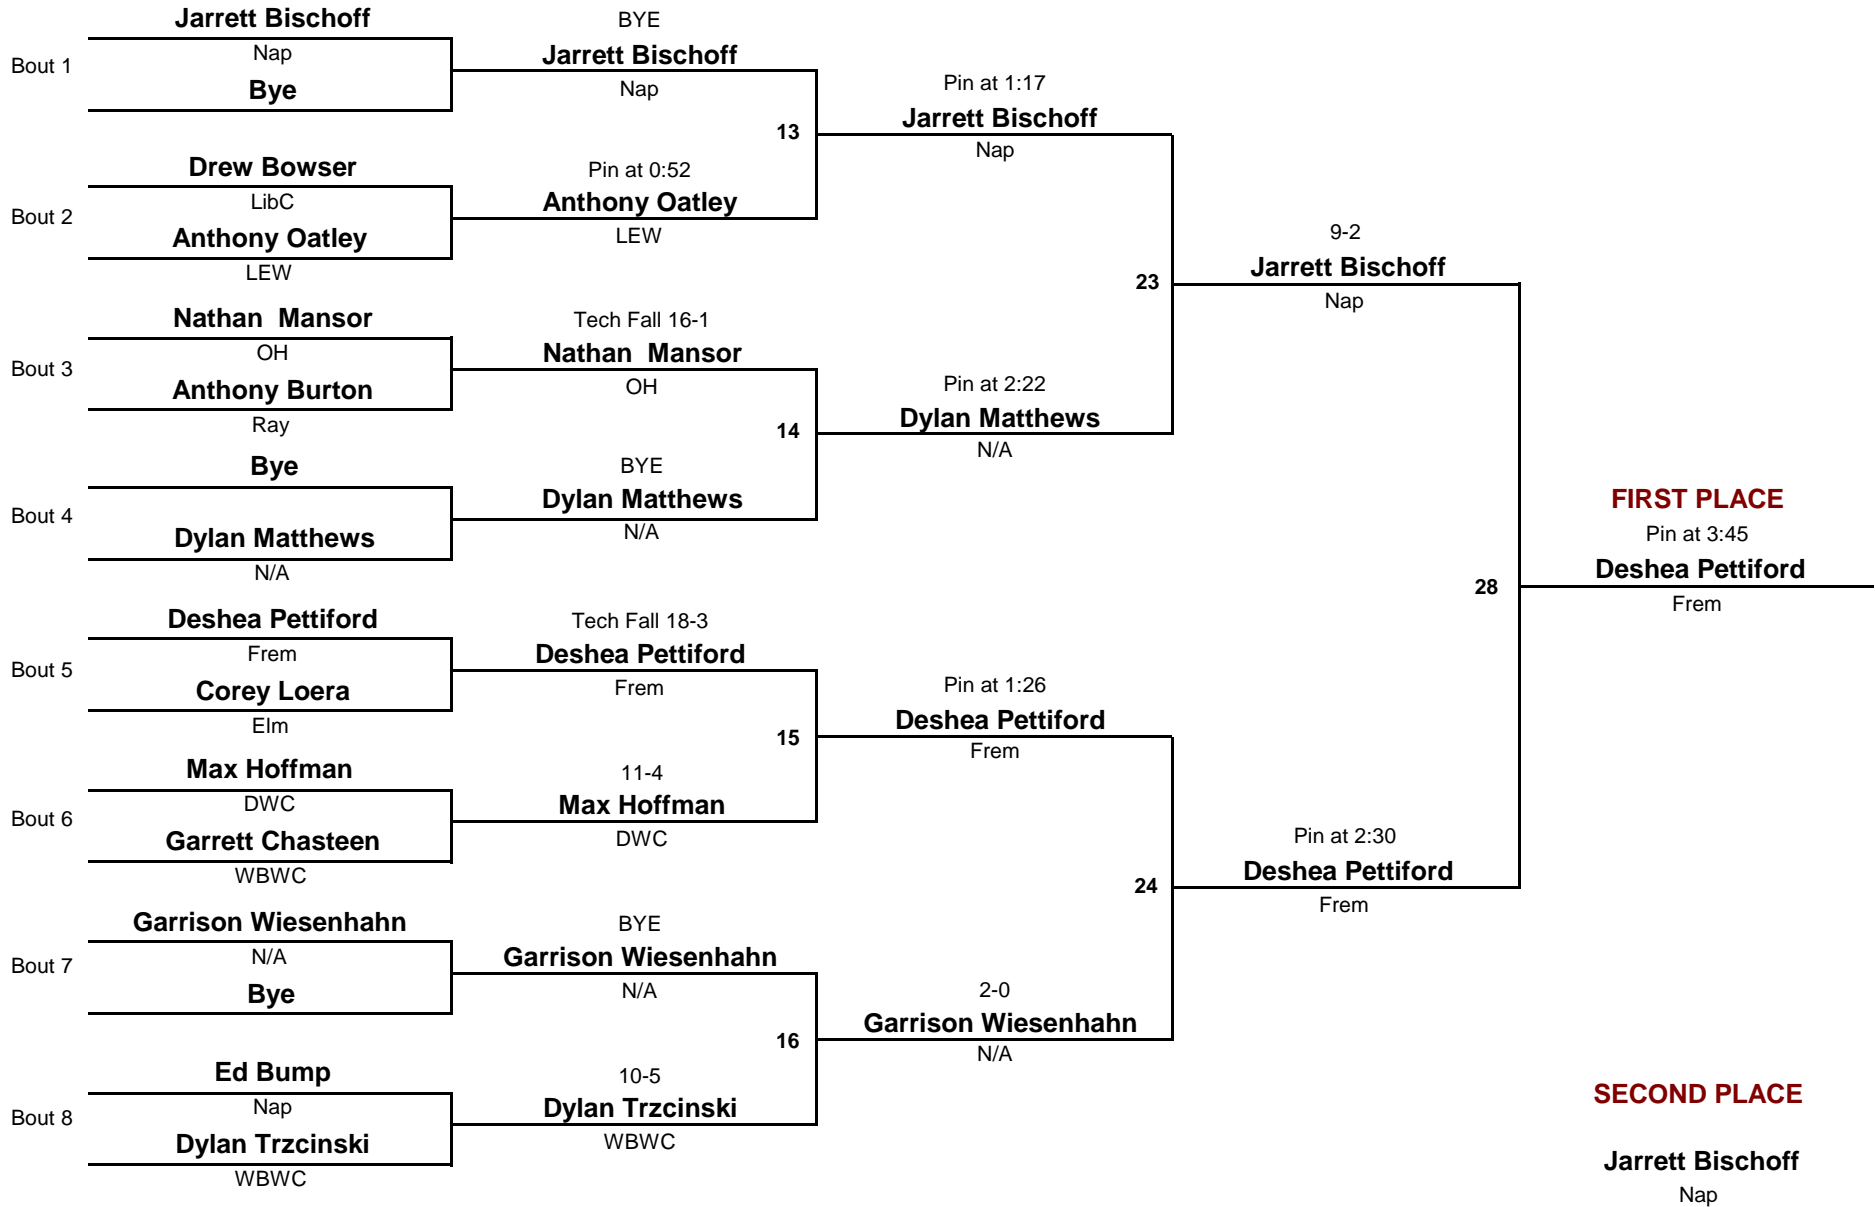

III
DIVISION

68.3
WEIGHT

Oregon Clay Grade School District

February 5, 2012

Championship Rounds

0