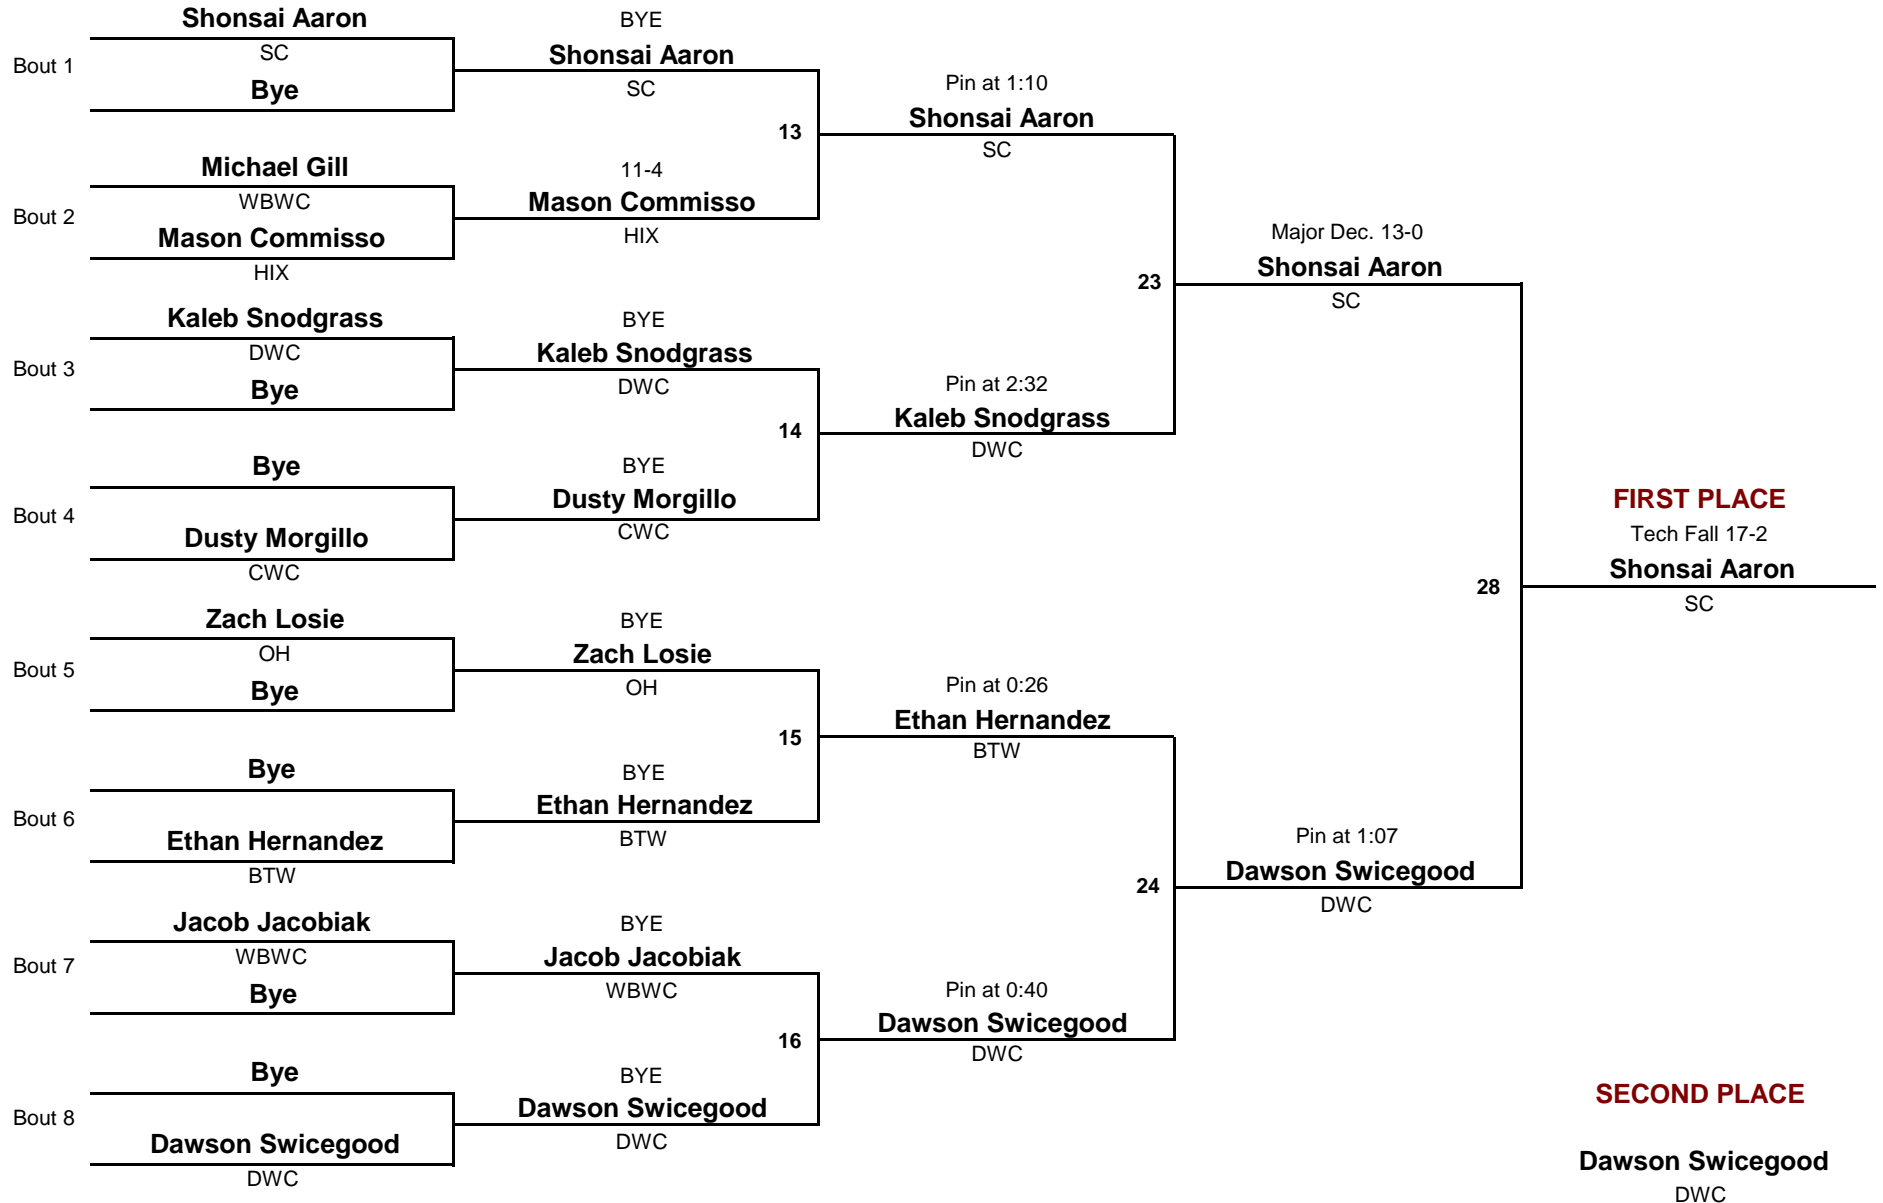

III
DIVISION

85.3
WEIGHT

Oregon Clay Grade School District

February 5, 2012

Championship Rounds

0