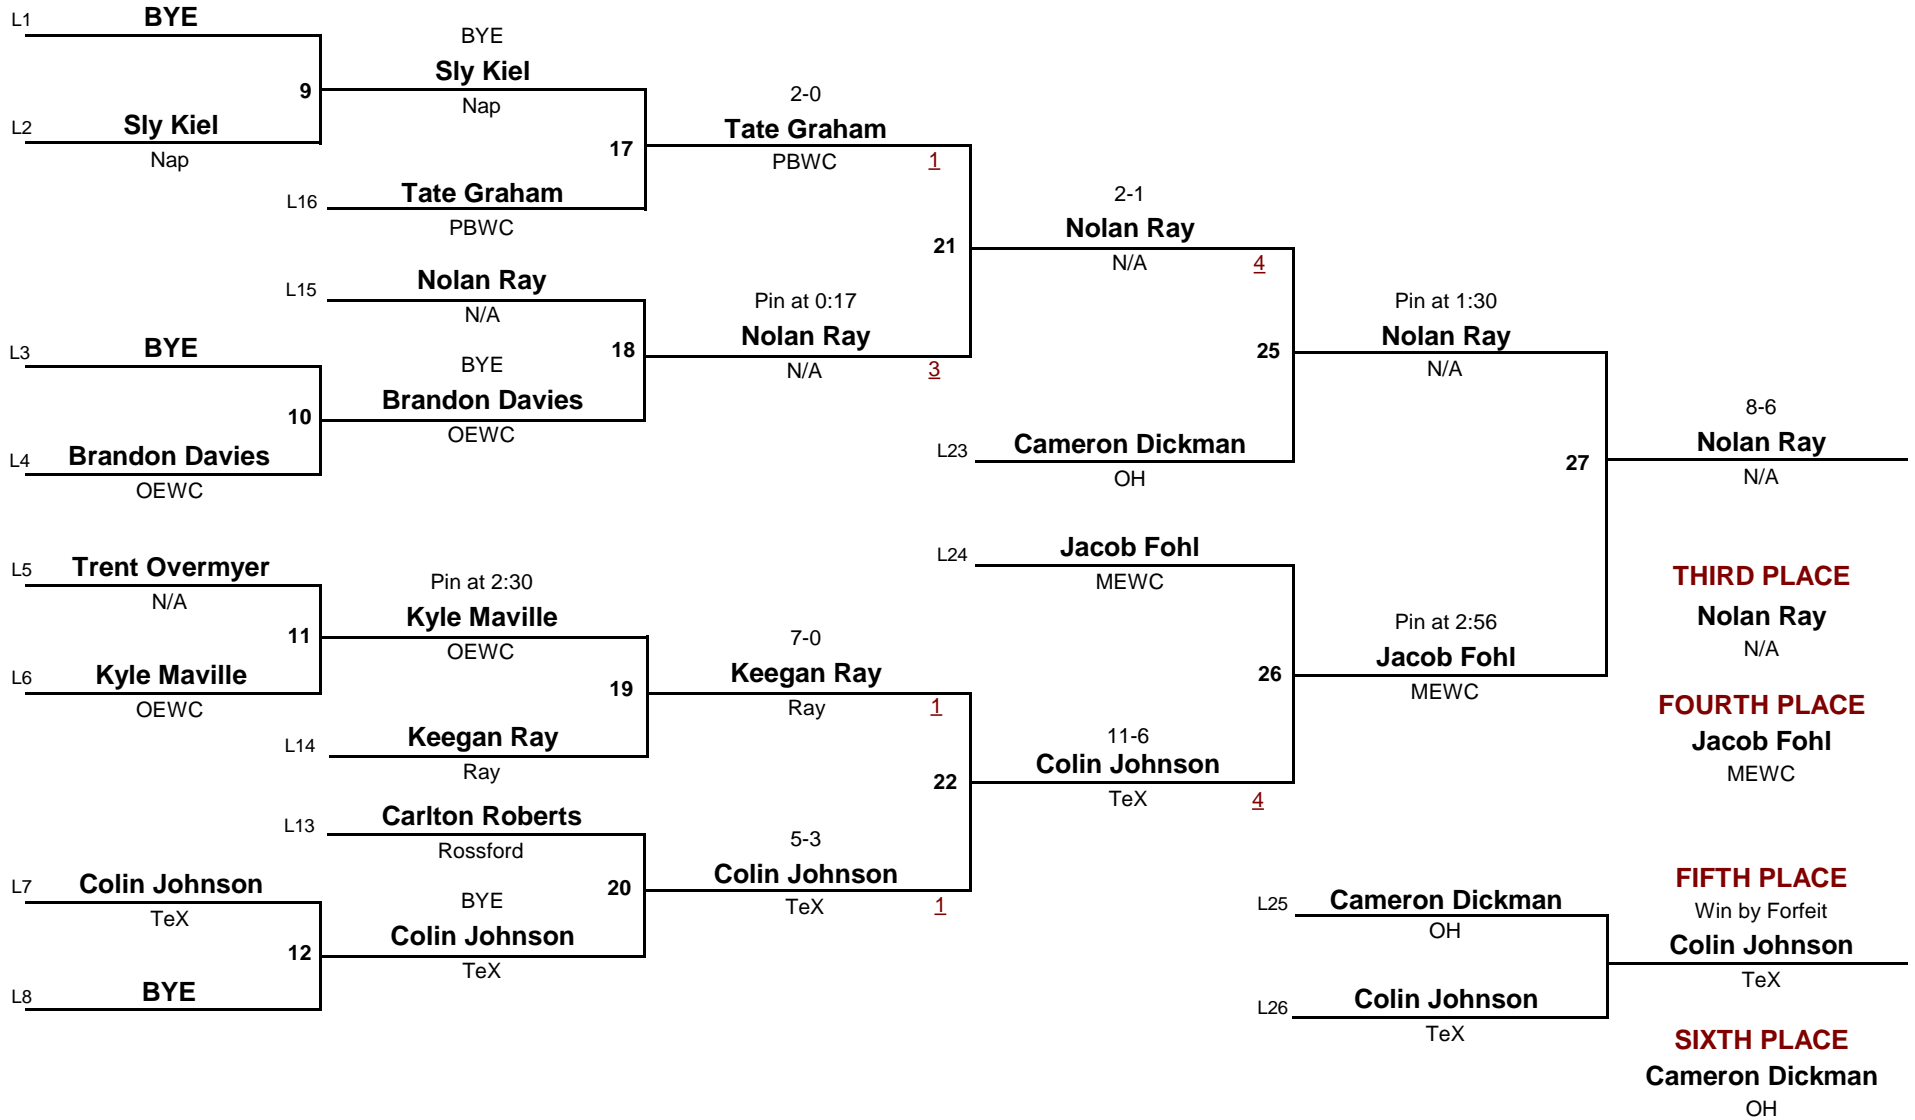

III
DIVISION

71.3
WEIGHT

Oregon Clay Grade School District

February 5, 2012

Consolation Rounds

III
DIVISION

75.3
WEIGHT

Oregon Clay Grade School District

February 5, 2012

6-PERSON ROUND ROBIN

ROUND 1	1	James Limongi N/A	Pin at 1:29	2
		Brock Hochanadel Geno	James Limongi	
	2	Jake Evans BTW	Pin at 2:15	2
		Ryan Marvin Swan	Jake Evans	
ROUND 2	3	Tyler Bostelman Nap	Pin at 1:43	2
		Carlos Calvano OH	Tyler Bostelman	
	4	James Limongi N/A	Pin at 1:14	2
		Carlos Calvano OH	James Limongi	
ROUND 3	5	Jake Evans BTW	Pin at 2:15	2
		Tyler Bostelman Nap	Jake Evans	
	6	Ryan Marvin Swan	Pin at 0:10	2
		Brock Hochanadel Geno	Ryan Marvin	
ROUND 4	7	James Limongi N/A	Pin at 2:0	2
		Tyler Bostelman Nap	James Limongi	
	8	Ryan Marvin Swan	Pin at 0:10	2
		Carlos Calvano OH	Ryan Marvin	
ROUND 5	9	Jake Evans BTW	Pin at 1:18	2
		Brock Hochanadel Geno	Jake Evans	
	10	James Limongi N/A	Pin at 2:10	2
		Ryan Marvin Swan	James Limongi	
ROUND 6	11	Jake Evans BTW	Pin at 0:13	2
		Carlos Calvano OH	Jake Evans	
	12	Tyler Bostelman Nap	Pin at 1:0	2
		Brock Hochanadel Geno	Tyler Bostelman	
ROUND 7	13	James Limongi N/A	4-0	0
		Jake Evans BTW	Jake Evans	
	14	Ryan Marvin Swan	9-2	0
		Tyler Bostelman Nap	Ryan Marvin	
ROUND 8	15	Carlos Calvano OH	Pin at 2:44	2
		Brock Hochanadel Geno	Brock Hochanadel	

James Limongi - N/A
Jake Evans - BTW
Ryan Marvin - Swan
Tyler Bostelman - Nap
Carlos Calvano - OH
Brock Hochanadel - Geno

Wins	Pts
4	8
5	8
3	4
2	4
0	0
1	2

FIRST PLACE
Jake Evans
BTW

SECOND PLACE
James Limongi
N/A

THIRD PLACE
Ryan Marvin
Swan

FOURTH PLACE
Tyler Bostelman
Nap

FIFTH PLACE
Brock Hochanadel
Geno

SIXTH PLACE
Carlos Calvano
OH