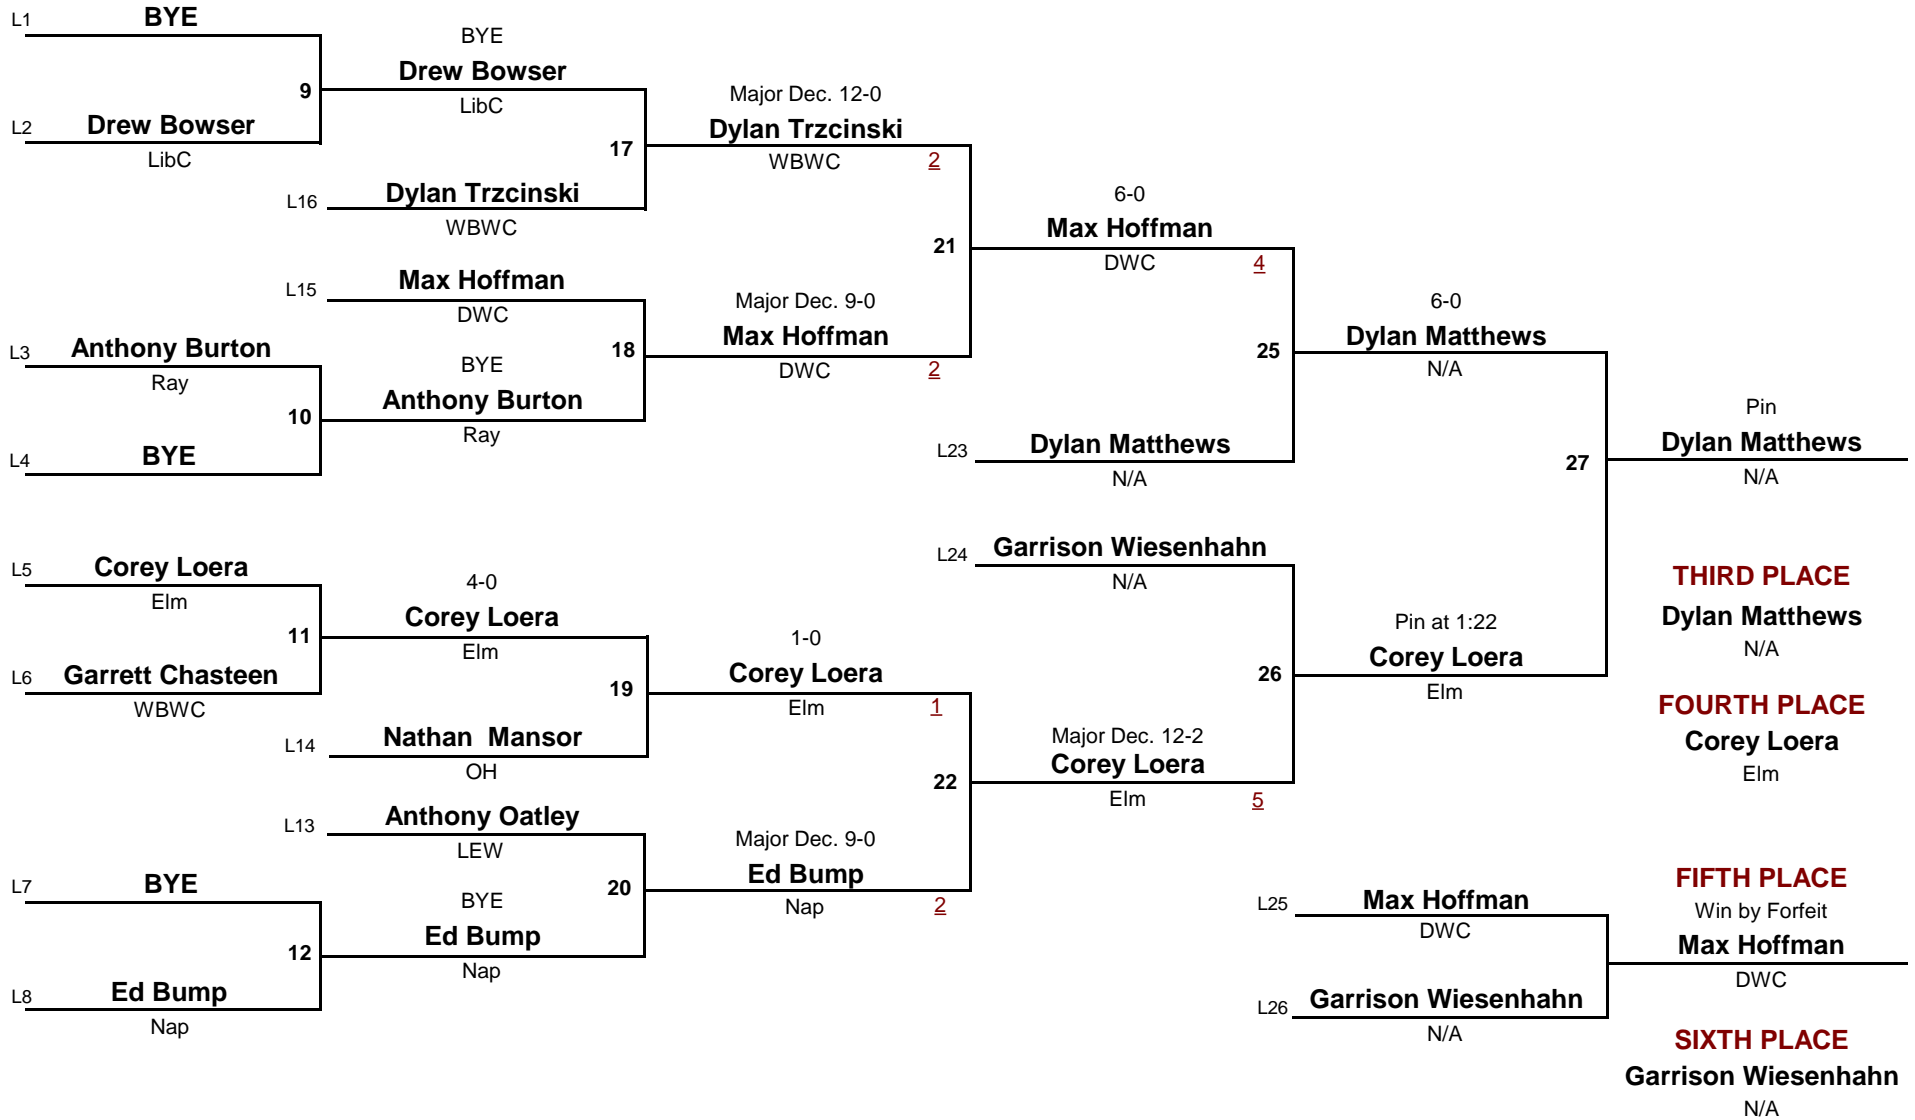

III
DIVISION

68.3
WEIGHT

Oregon Clay Grade School District

February 5, 2012

Consolation Rounds