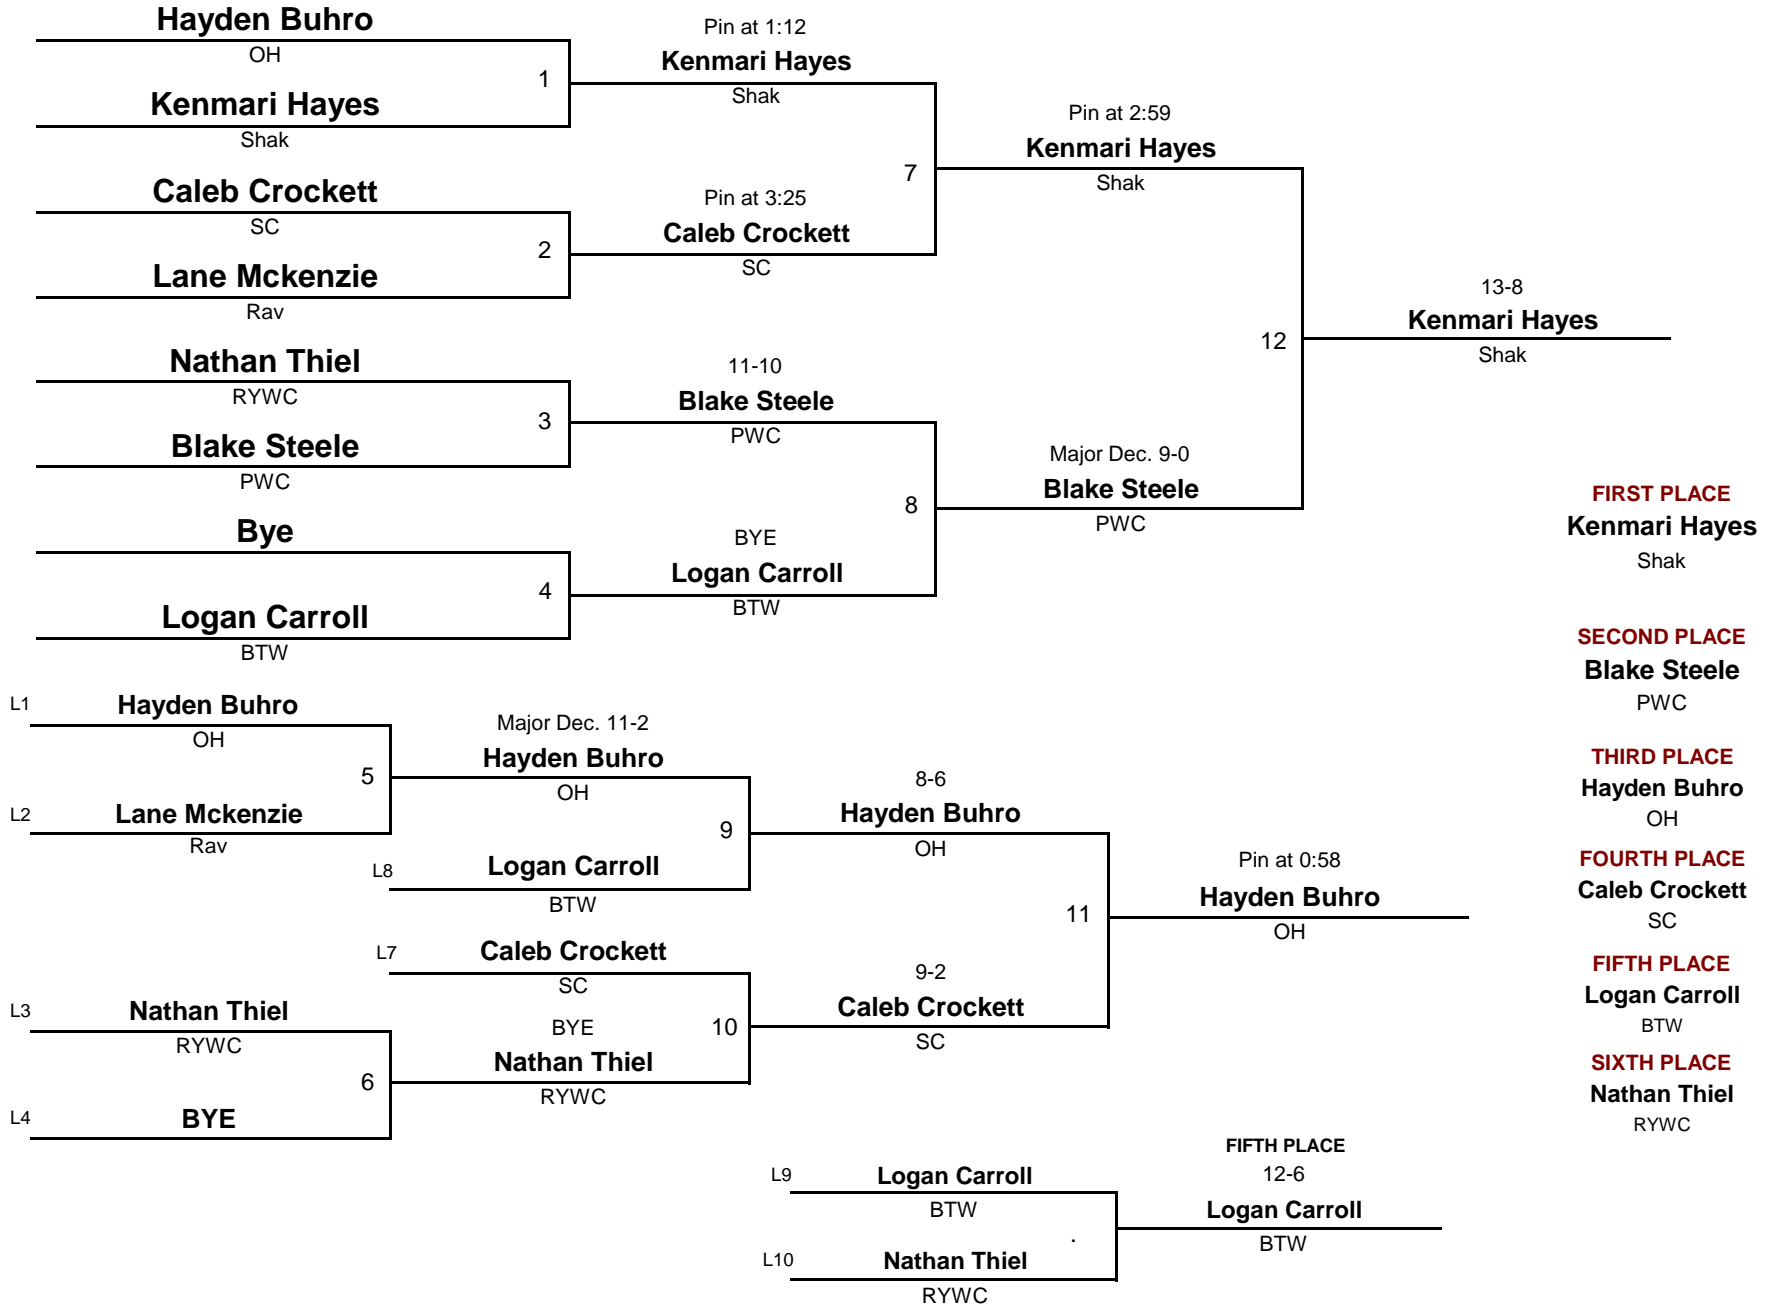

I
DIVISION

55.1
WEIGHT

Oregon Clay Grade School District

February 5, 2012

I
DIVISION

60.1
WEIGHT

Oregon Clay Grade School District

February 5, 2012

5-PERSON ROUND ROBIN

ROUND 1 Evan Mckeand has a BYE	1	Brayden Hull Clayton O'neal	Nap N/A	Pin at 0:36 Brayden Hull	2
	2	Caleb Clary Blade Walker	Mir DWC	Pin at 2:07 Blade Walker	2
ROUND 2 Brayden Hull has a BYE	3	Evan Mckeand Caleb Clary	WBWC Mir	7-3 Evan Mckeand	0
	4	Clayton O'neal Blade Walker	N/A DWC	Pin at 0:33 Blade Walker	2
ROUND 3 Clayton O'neal has a BYE	5	Evan Mckeand Blade Walker	WBWC DWC	Pin at 0:28 Blade Walker	2
	6	Brayden Hull Caleb Clary	Nap Mir	Pin at 2:06 Brayden Hull	2
ROUND 4 Caleb Clary has a BYE	7	Evan Mckeand Clayton O'neal	WBWC N/A	Pin at 0:50 Evan Mckeand	2
	8	Brayden Hull Blade Walker	Nap DWC	Pin at 2:55 Brayden Hull	2
ROUND 5 Blade Walker has a BYE	9	Evan Mckeand Brayden Hull	WBWC Nap	Pin at 0:16 Brayden Hull	2
	10	Clayton O'neal Caleb Clary	N/A Mir	Pin at 0:30 Caleb Clary	2

Evan Mckeand - WBWC
Brayden Hull - Nap
Clayton O'neal - N/A
Caleb Clary - Mir
Blade Walker - DWC

Wins	Pts
2	2
4	8
0	0
1	2
3	6

FIRST PLACE
Brayden Hull
Nap

SECOND PLACE
Blade Walker

THIRD PLACE
Evan Mckeand
WBWC

FOURTH PLACE
Caleb Clary
Mir

FIFTH PLACE
Clayton O'neal
N/A