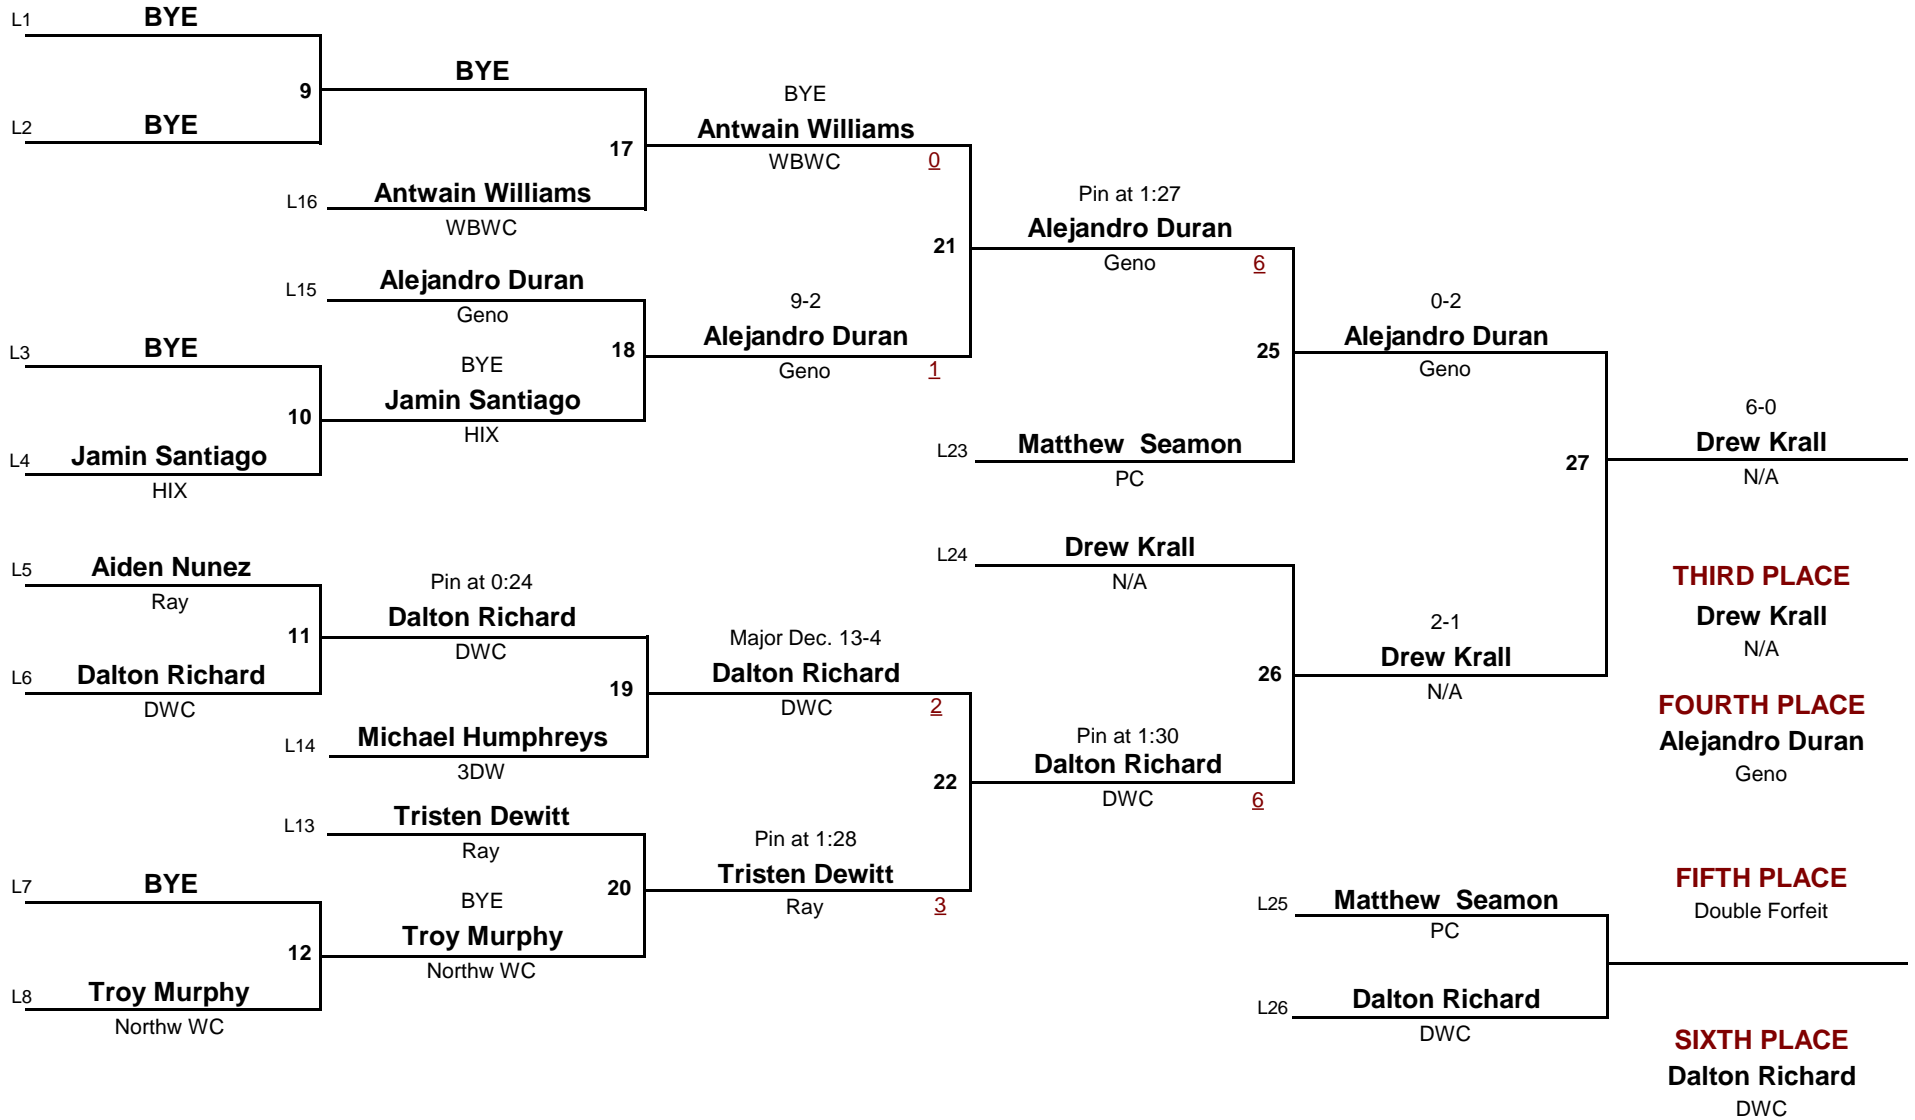

III
DIVISION

115.3
WEIGHT

Oregon Clay Grade School District

February 5, 2012

Consolation Rounds

5-PERSON ROUND ROBIN

ROUND 1 Wil Morrow has a BYE	1	Tyler Echler LibC	Pin at 1:58	2
		Lewis Aguilar SBW	Tyler Echler LibC	
2		Kayden Rollingson Ray	Pin at 1:20	2
		Ben Bostelman Nap	Ben Bostelman Nap	
ROUND 2 Tyler Echler has a BYE	3	Wil Morrow PHWC	Pin at 0:26	2
		Kayden Rollingson Ray	Wil Morrow PHWC	
4		Lewis Aguilar SBW	Pin at 0:12	2
		Ben Bostelman Nap	Lewis Aguilar SBW	
ROUND 3 Lewis Aguilar has a BYE	5	Wil Morrow PHWC	Pin at 0:55	2
		Ben Bostelman Nap	Wil Morrow PHWC	
6		Tyler Echler LibC	Major Dec. 12-0	1
		Kayden Rollingson Ray	Tyler Echler LibC	
ROUND 4 Kayden Rollingson has a BYE	7	Wil Morrow PHWC	Pin at 0:29	2
		Lewis Aguilar SBW	Wil Morrow PHWC	
8		Tyler Echler LibC	Pin at 4:02	2
		Ben Bostelman Nap	Tyler Echler LibC	
ROUND 5 Ben Bostelman has a BYE	9	Wil Morrow PHWC	Pin at 2:50	2
		Tyler Echler LibC	Wil Morrow PHWC	
10		Lewis Aguilar SBW	Pin at 0:40	2
		Kayden Rollingson Ray	Lewis Aguilar SBW	

	Wins	Pts
Wil Morrow - PHWC	4	8
Tyler Echler - LibC	3	5
Lewis Aguilar - SBW	2	4
Kayden Rollingson - Ray	0	0
Ben Bostelman - Nap	1	2

- FIRST PLACE
  Wil Morrow
  PHWC
- SECOND PLACE
  Tyler Echler
  LibC
- THIRD PLACE
  Lewis Aguilar
  SBW
- FOURTH PLACE
  Ben Bostelman
  Nap
- FIFTH PLACE
  Kayden Rollingson
  Ray