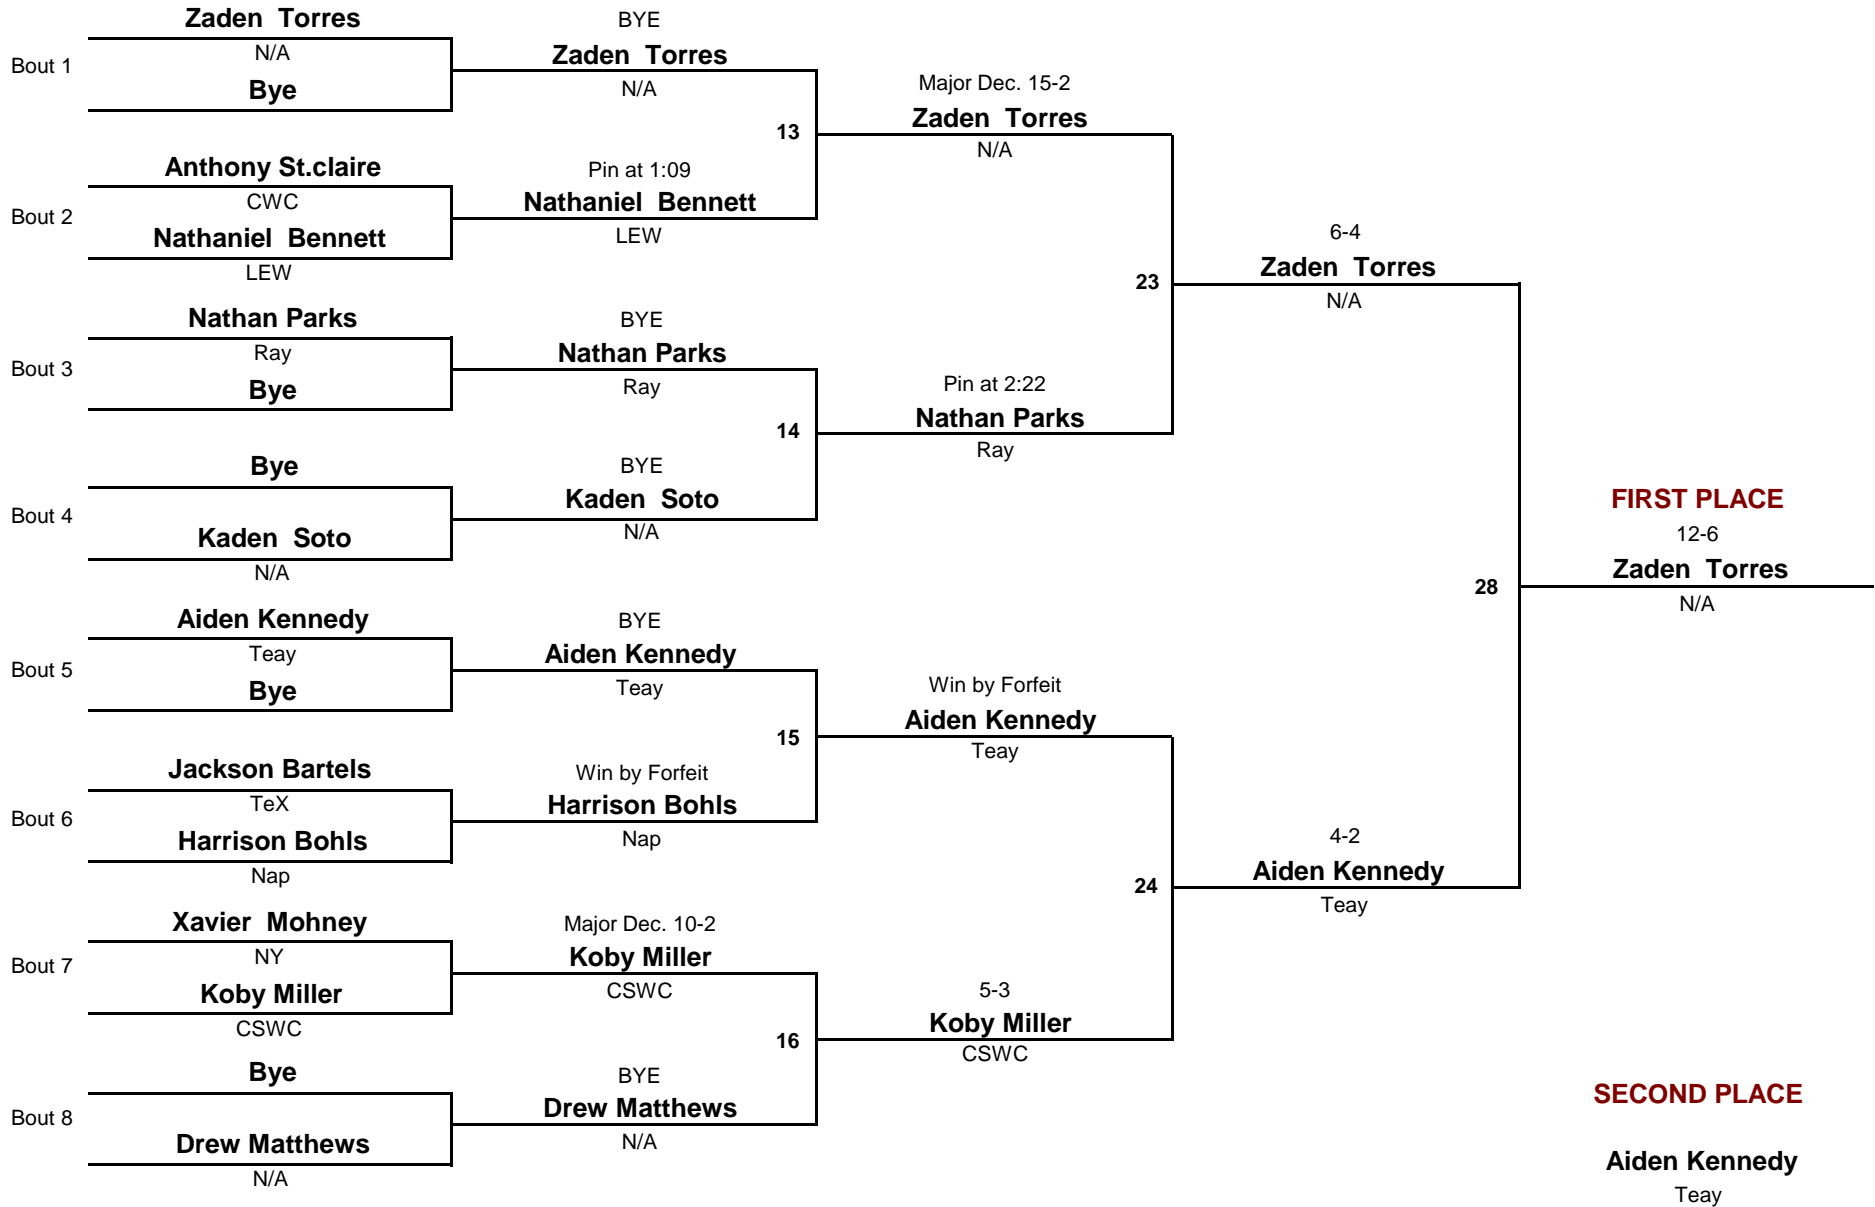

I
DIVISION

40.1
WEIGHT

Oregon Clay Grade School District

February 5, 2012

3-PERSON ROUND ROBIN

ROUND 1	1	Micah Medina LEW Derrick Thoman WBWC	8-1 Micah Medina LEW	0	FIRST PLACE Micah Medina LEW
ROUND 2	2	Alex Gonzales Nap Derrick Thoman WBWC	Pin at 2:51 Alex Gonzales Nap	2	SECOND PLACE Alex Gonzales Nap
ROUND 3	3	Alex Gonzales Nap Micah Medina LEW	9-5 Micah Medina LEW	0	THIRD PLACE Derrick Thoman WBWC

I
DIVISION

45.1
WEIGHT

Oregon Clay Grade School District

February 5, 2012

Championship Rounds

0