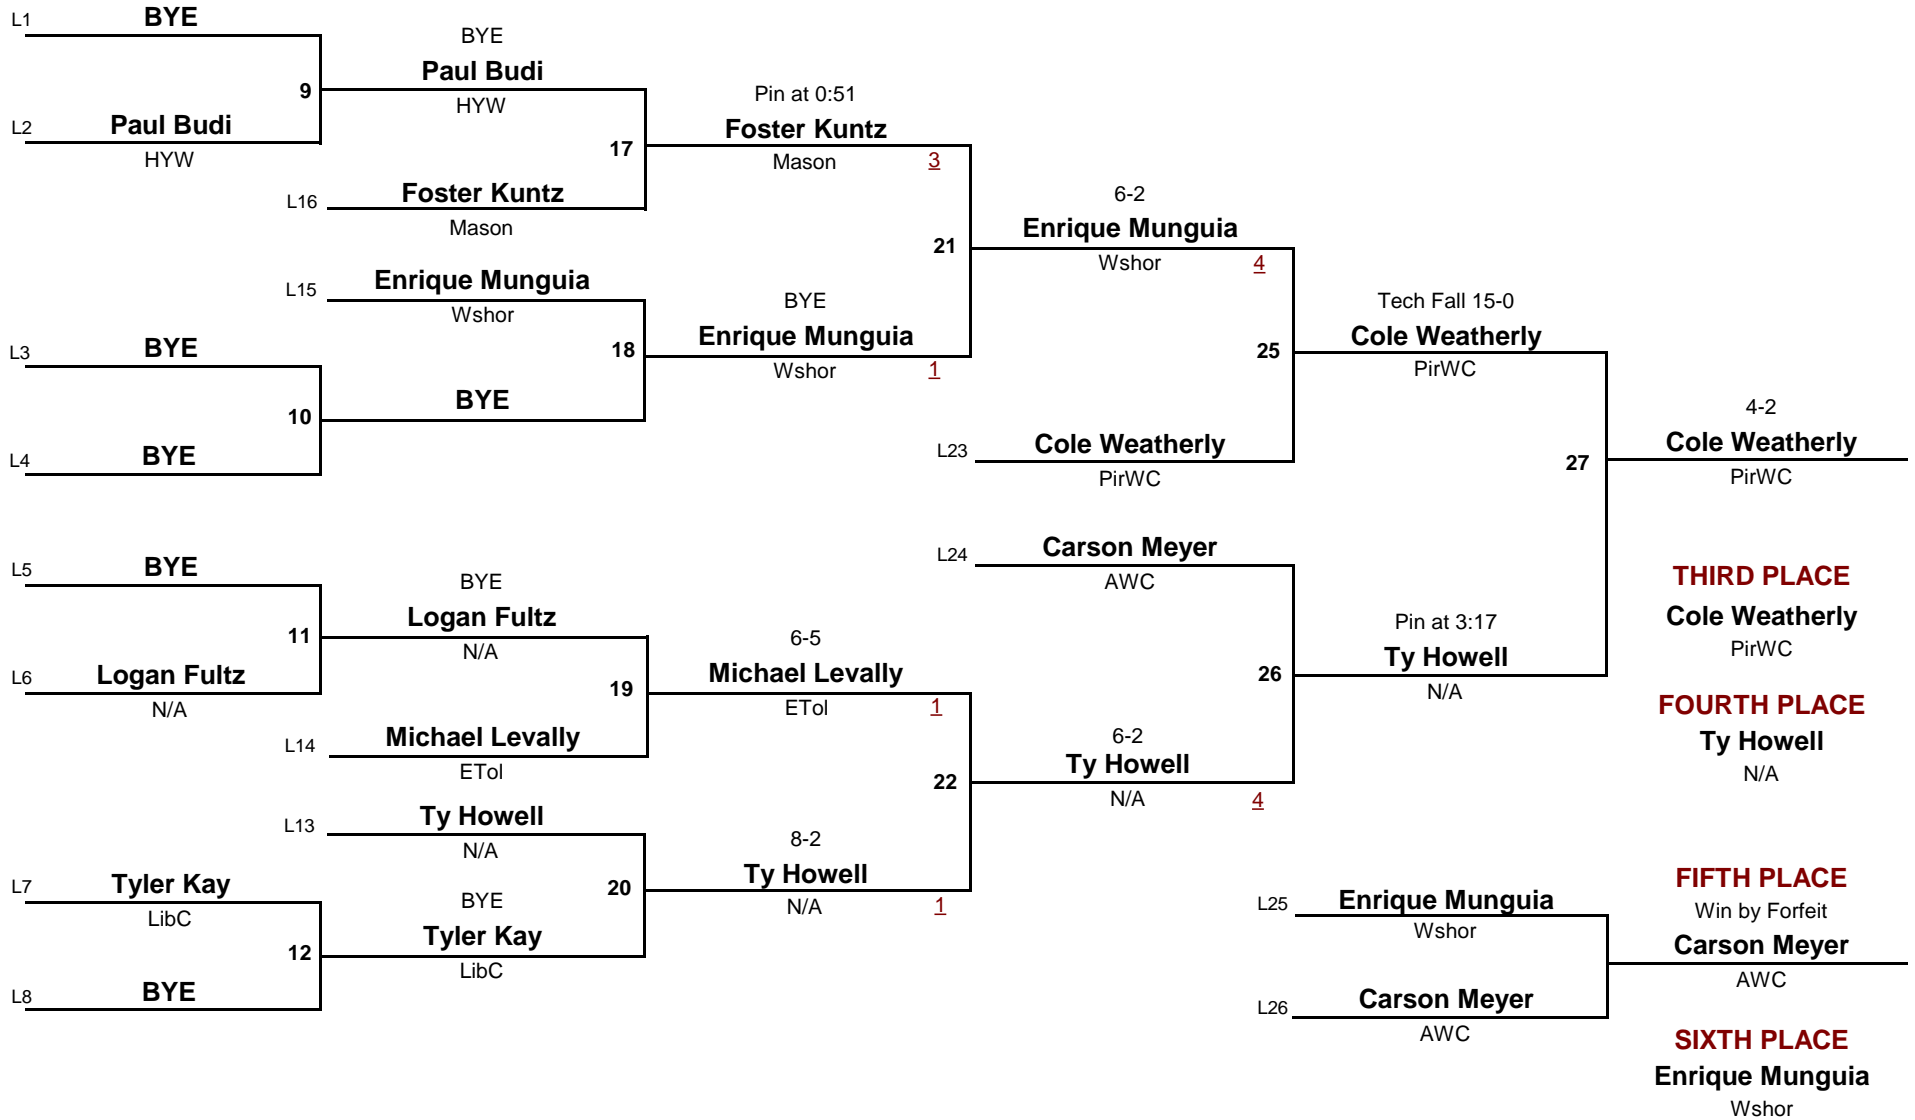

III
DIVISION

80.3
WEIGHT

Oregon Clay Grade School District

February 5, 2012

Consolation Rounds