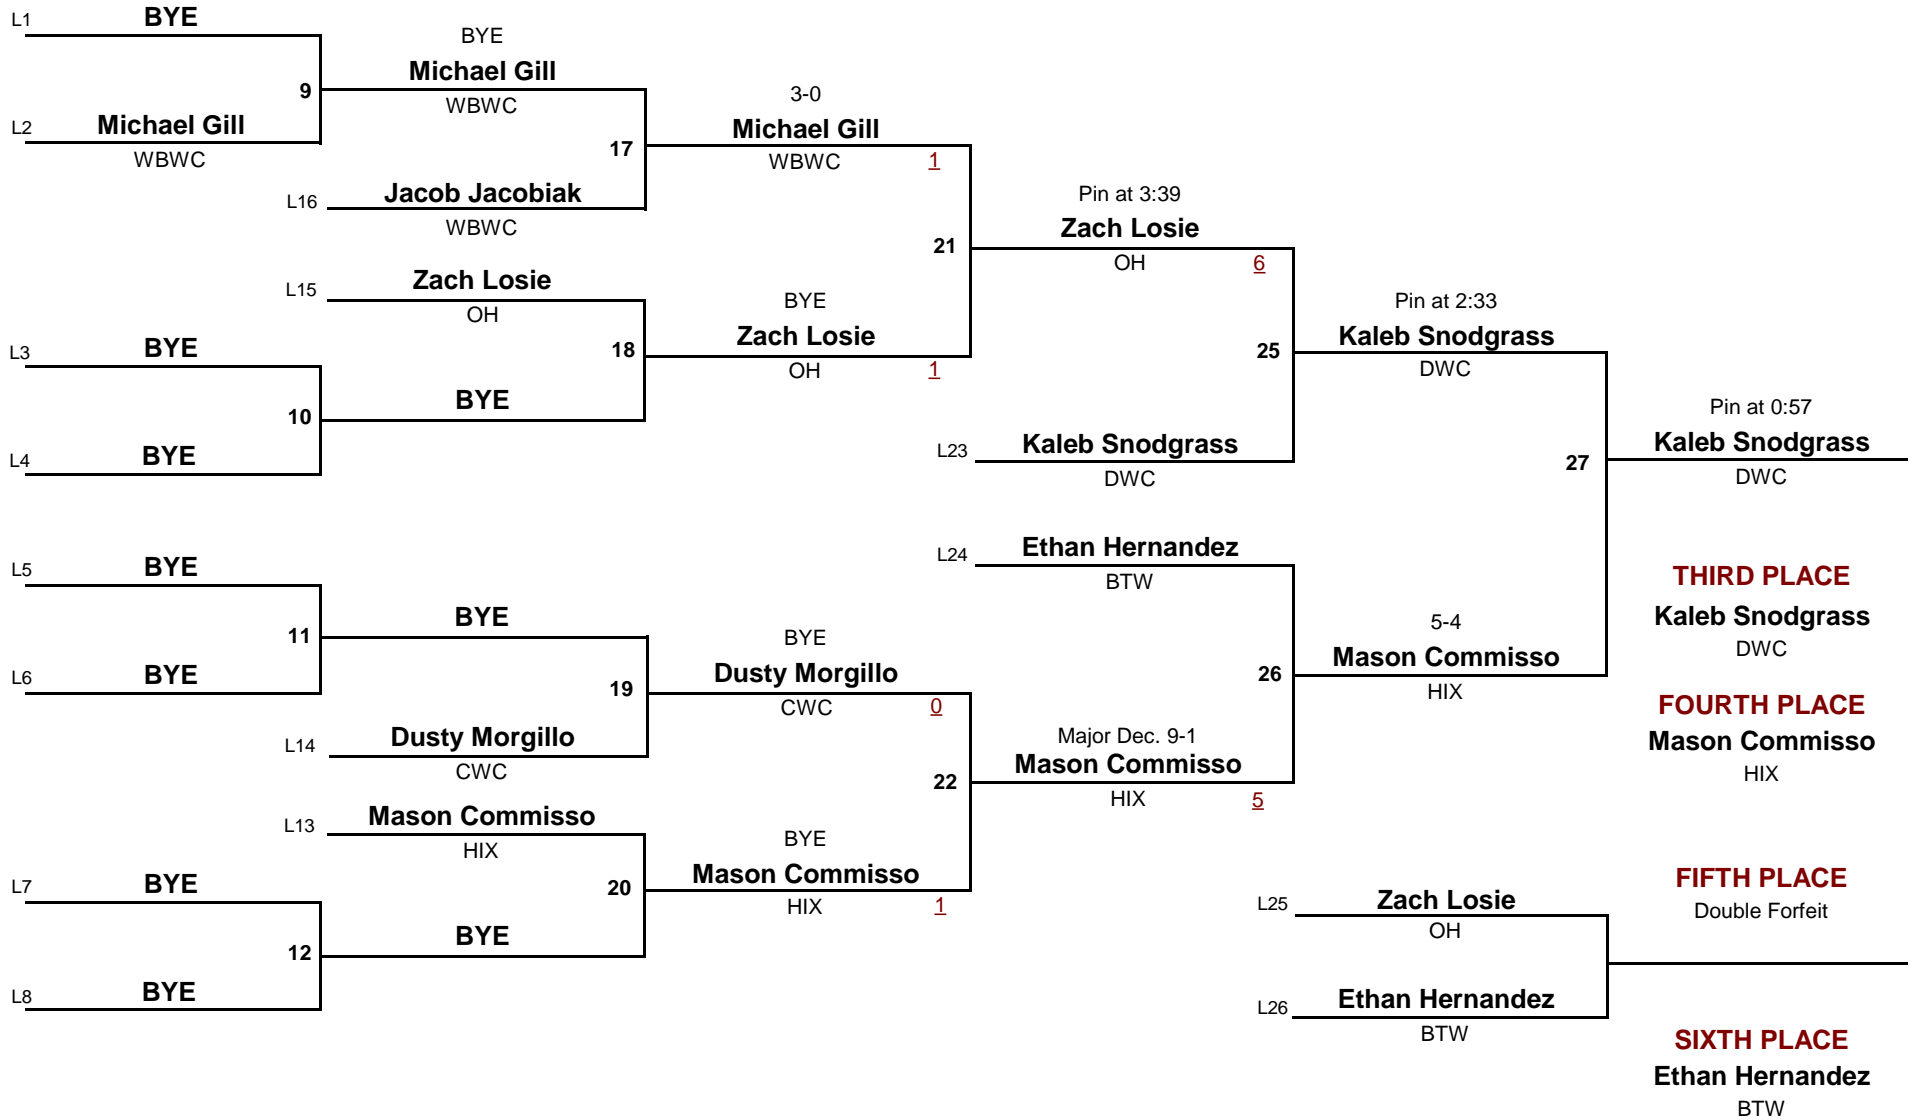

III
DIVISION

85.3
WEIGHT

Oregon Clay Grade School District

February 5, 2012

Consolation Rounds