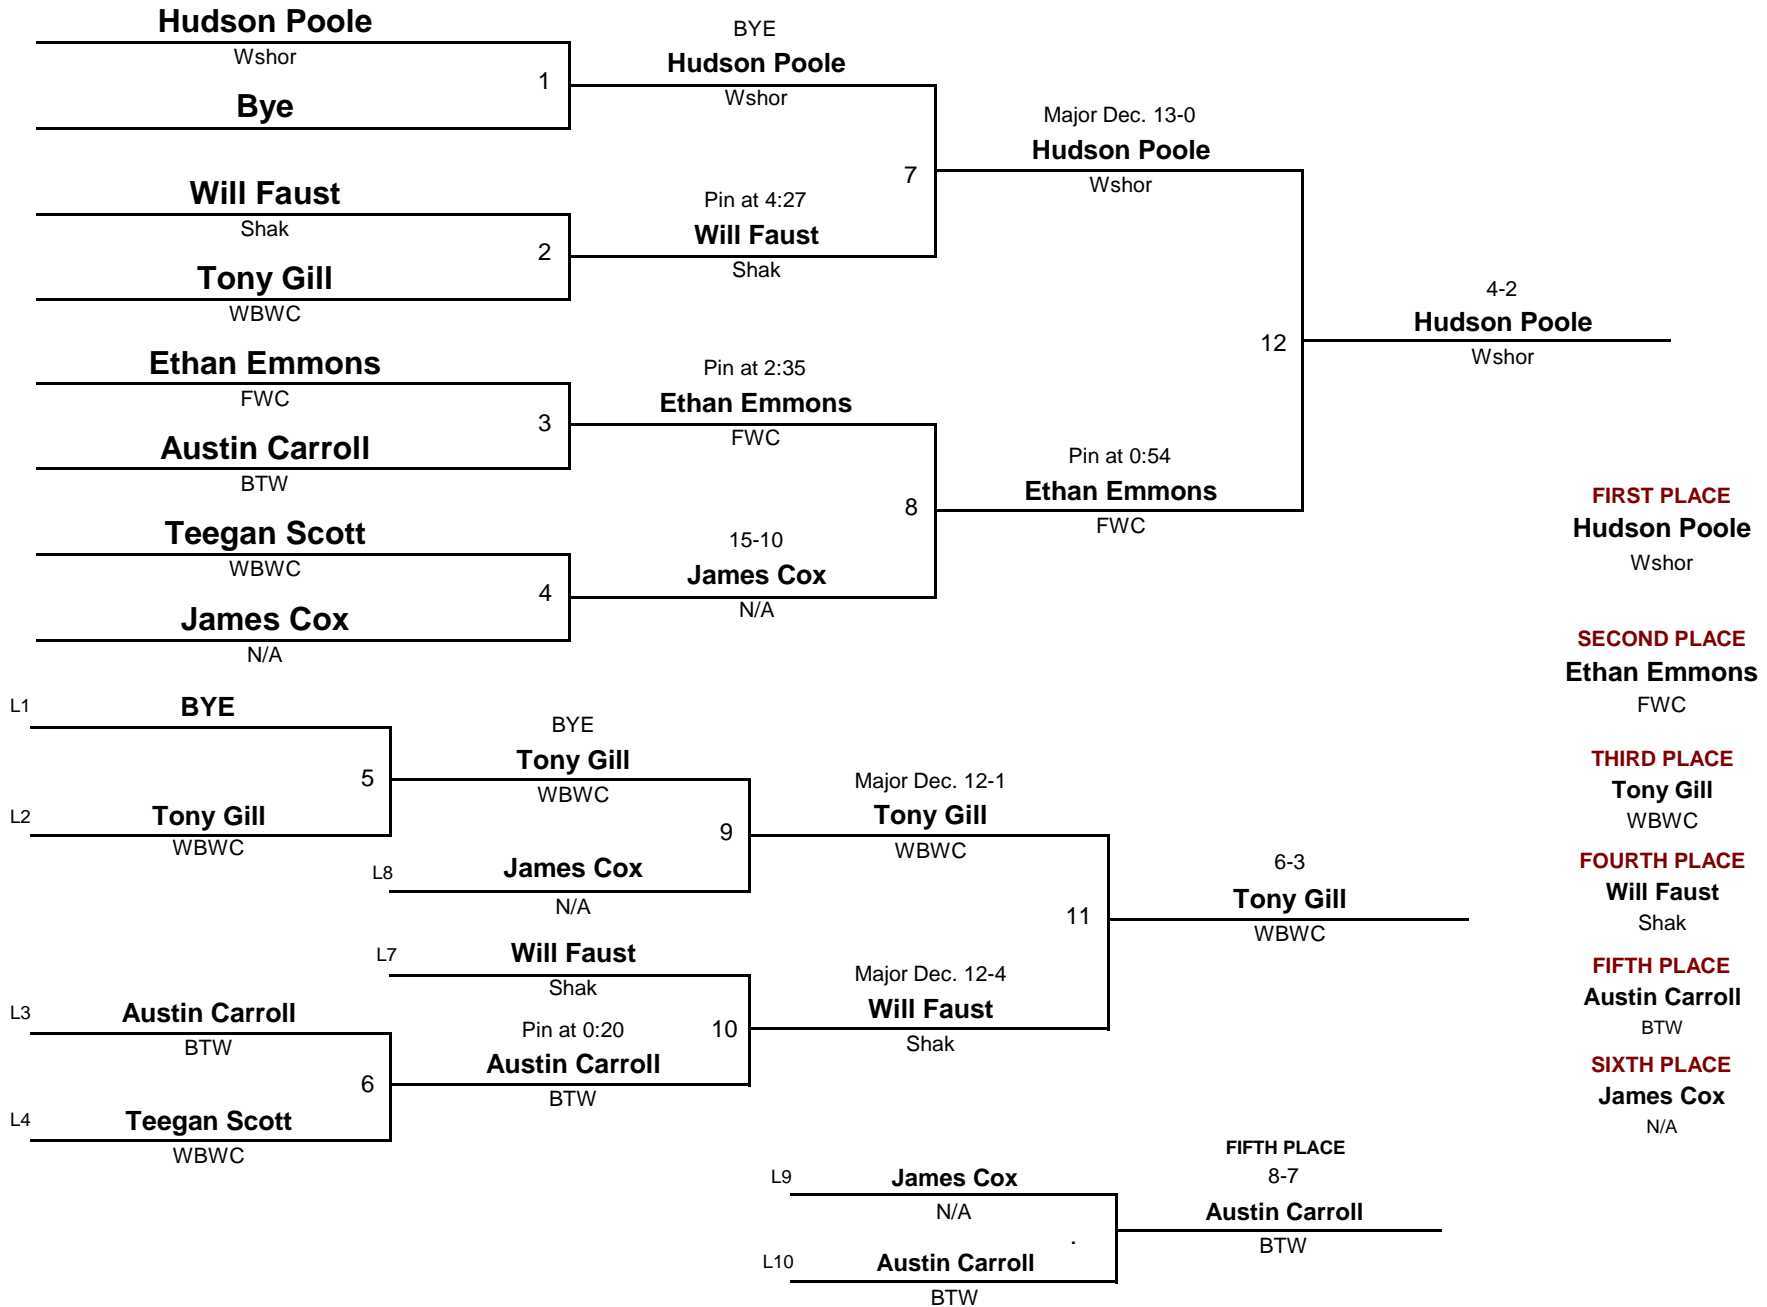

III
DIVISION

65.3
WEIGHT

Oregon Clay Grade School District

February 5, 2012