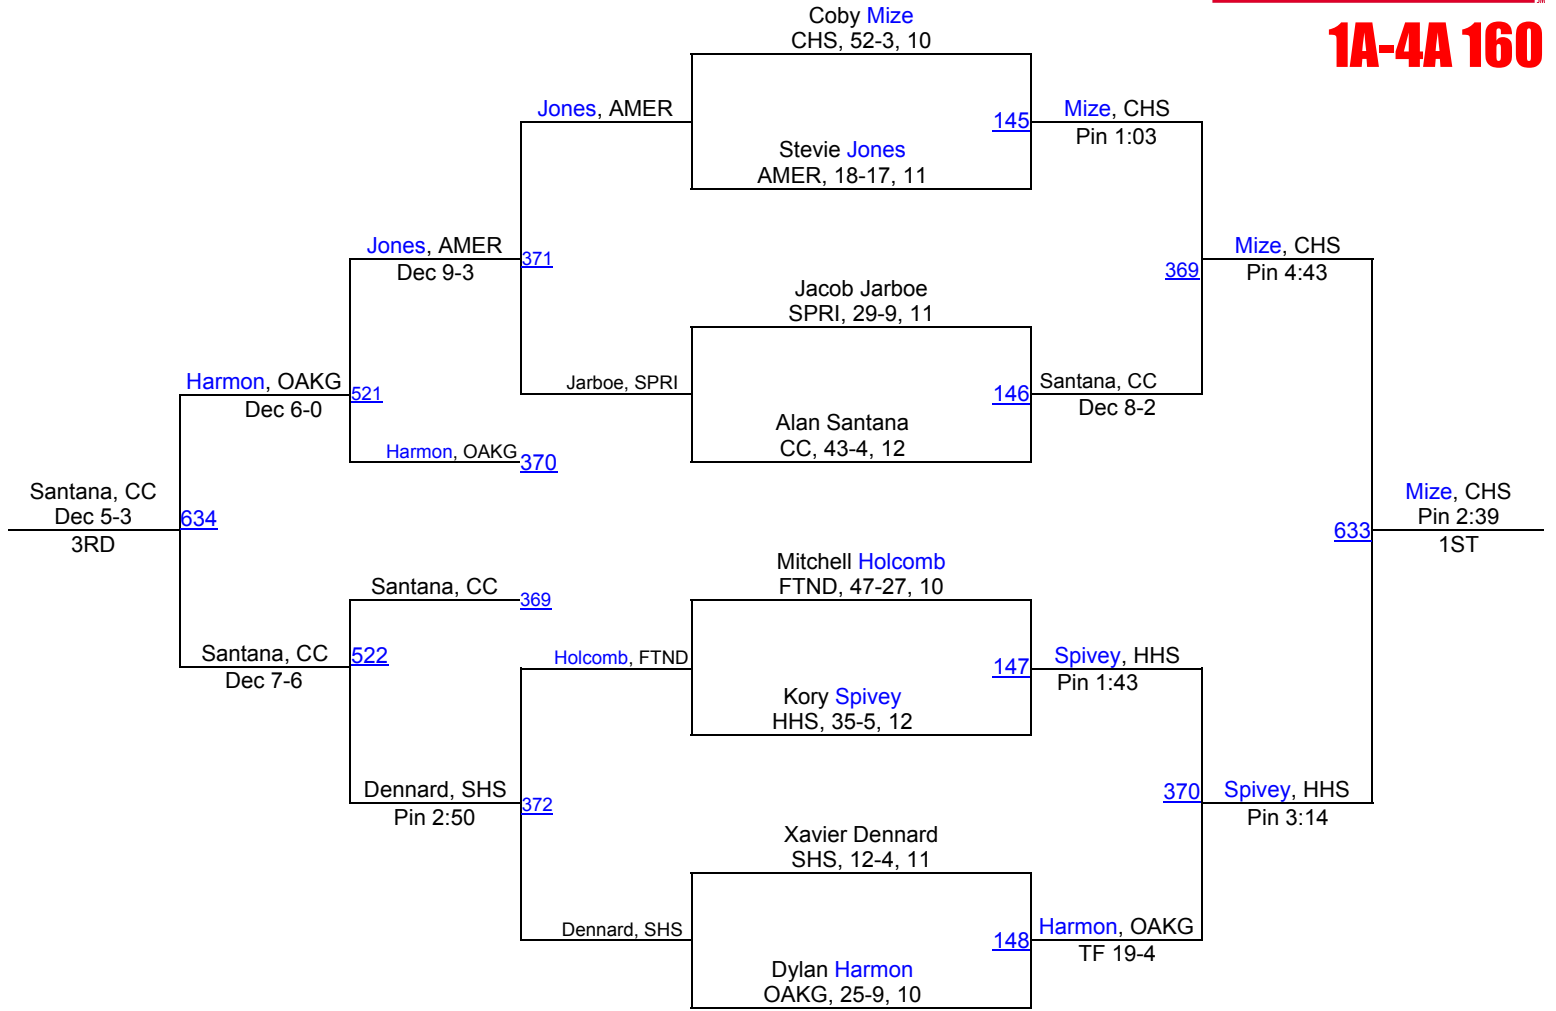

2012 AHSAA Wrestling Championships

1A-4A 160