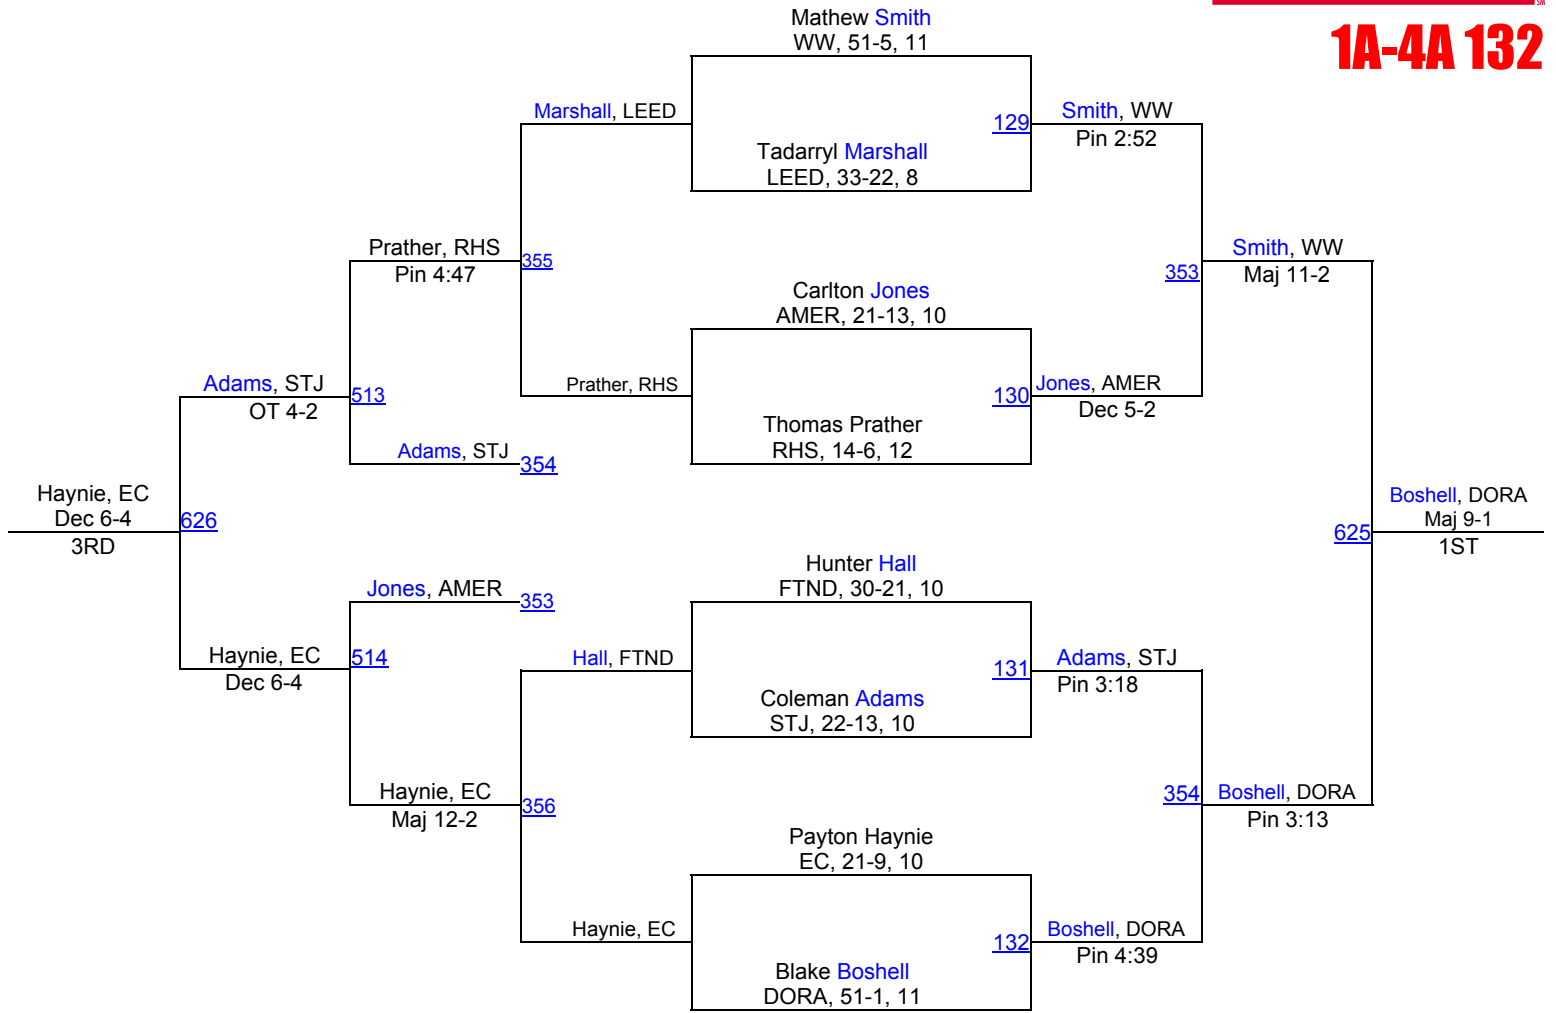

2012 AHSAA Wrestling Championships

1A-4A 132