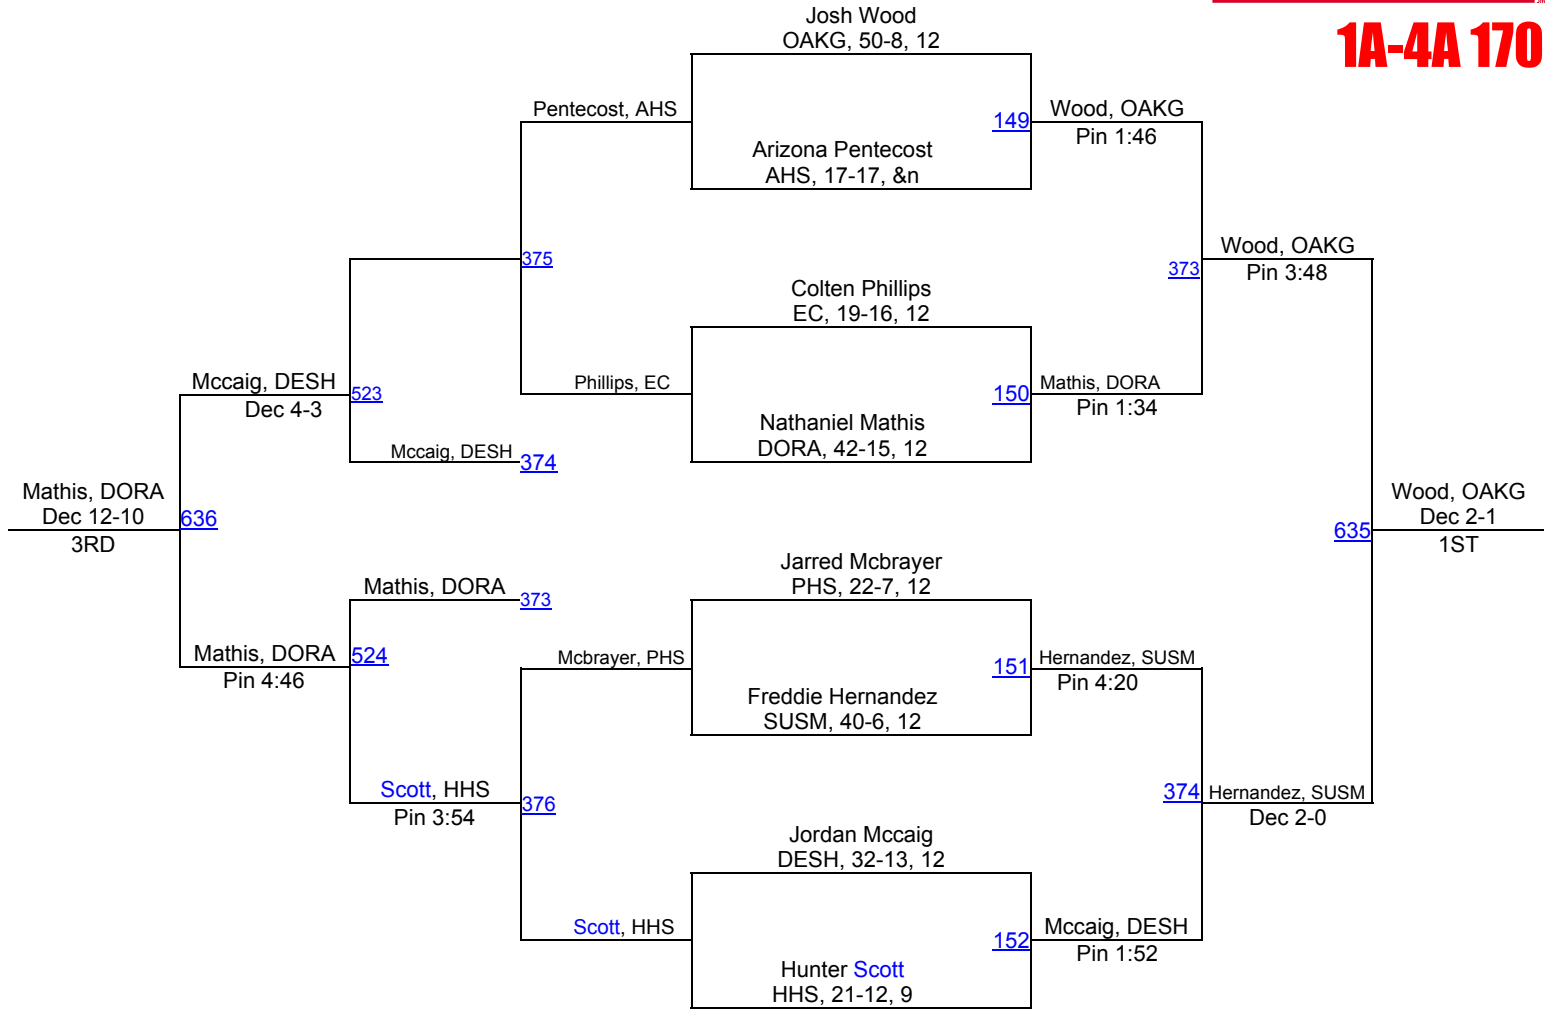

2012 AHSAA Wrestling Championships

1A-4A 170