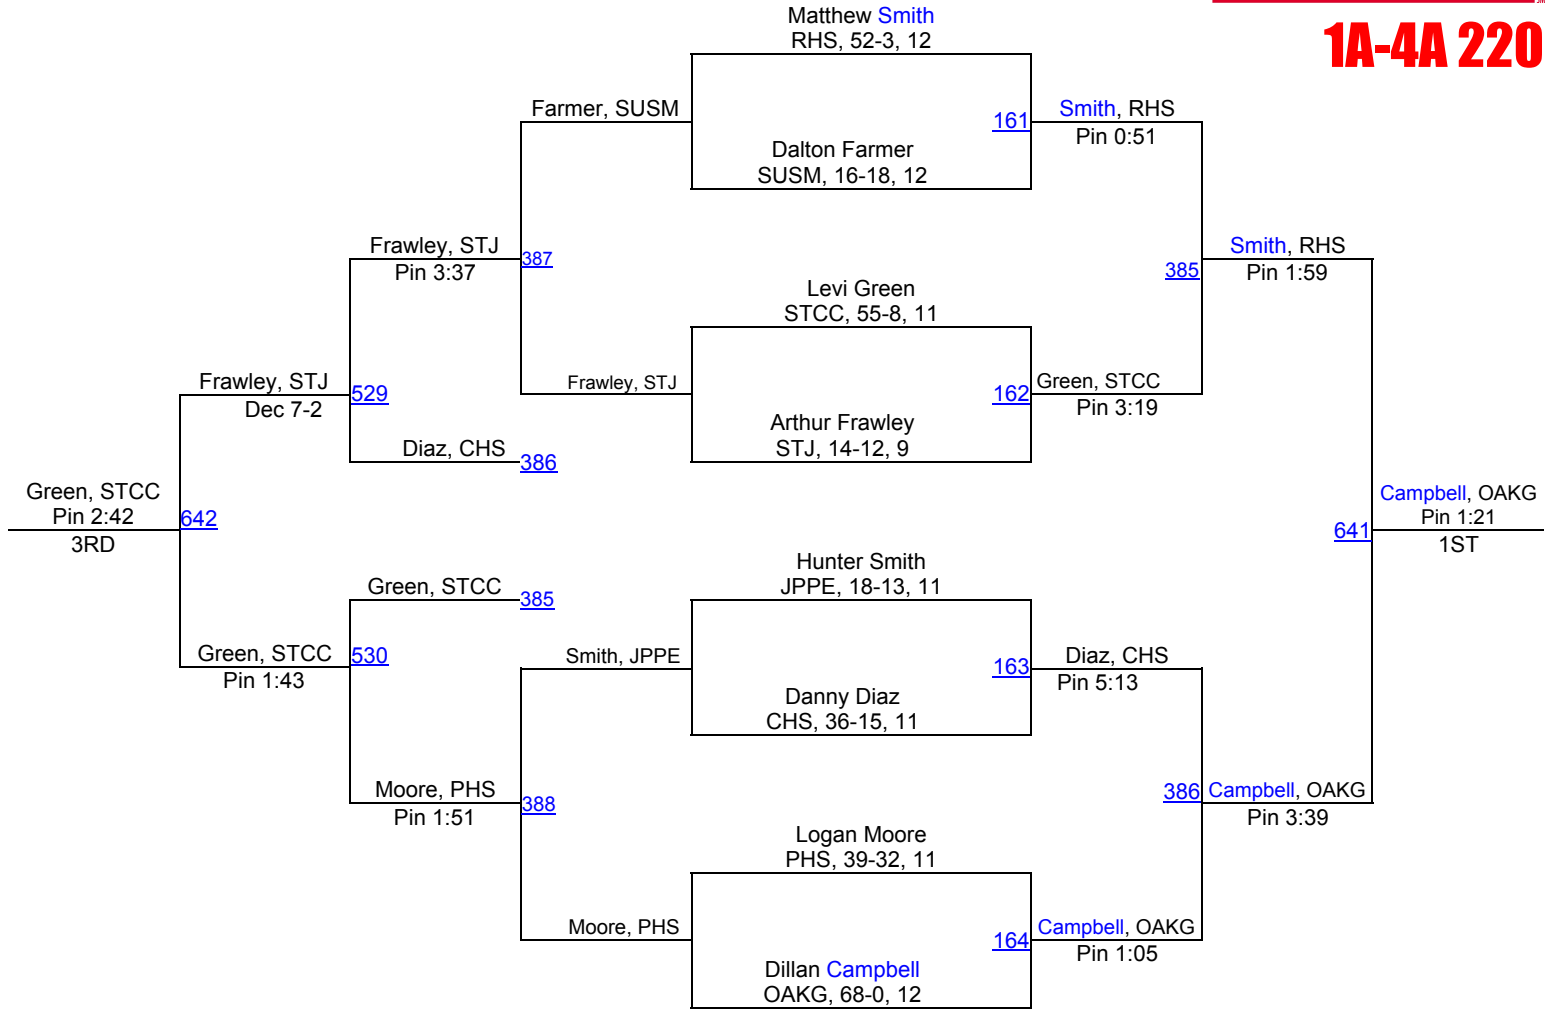

2012 AHSAA Wrestling Championships

1A-4A 220