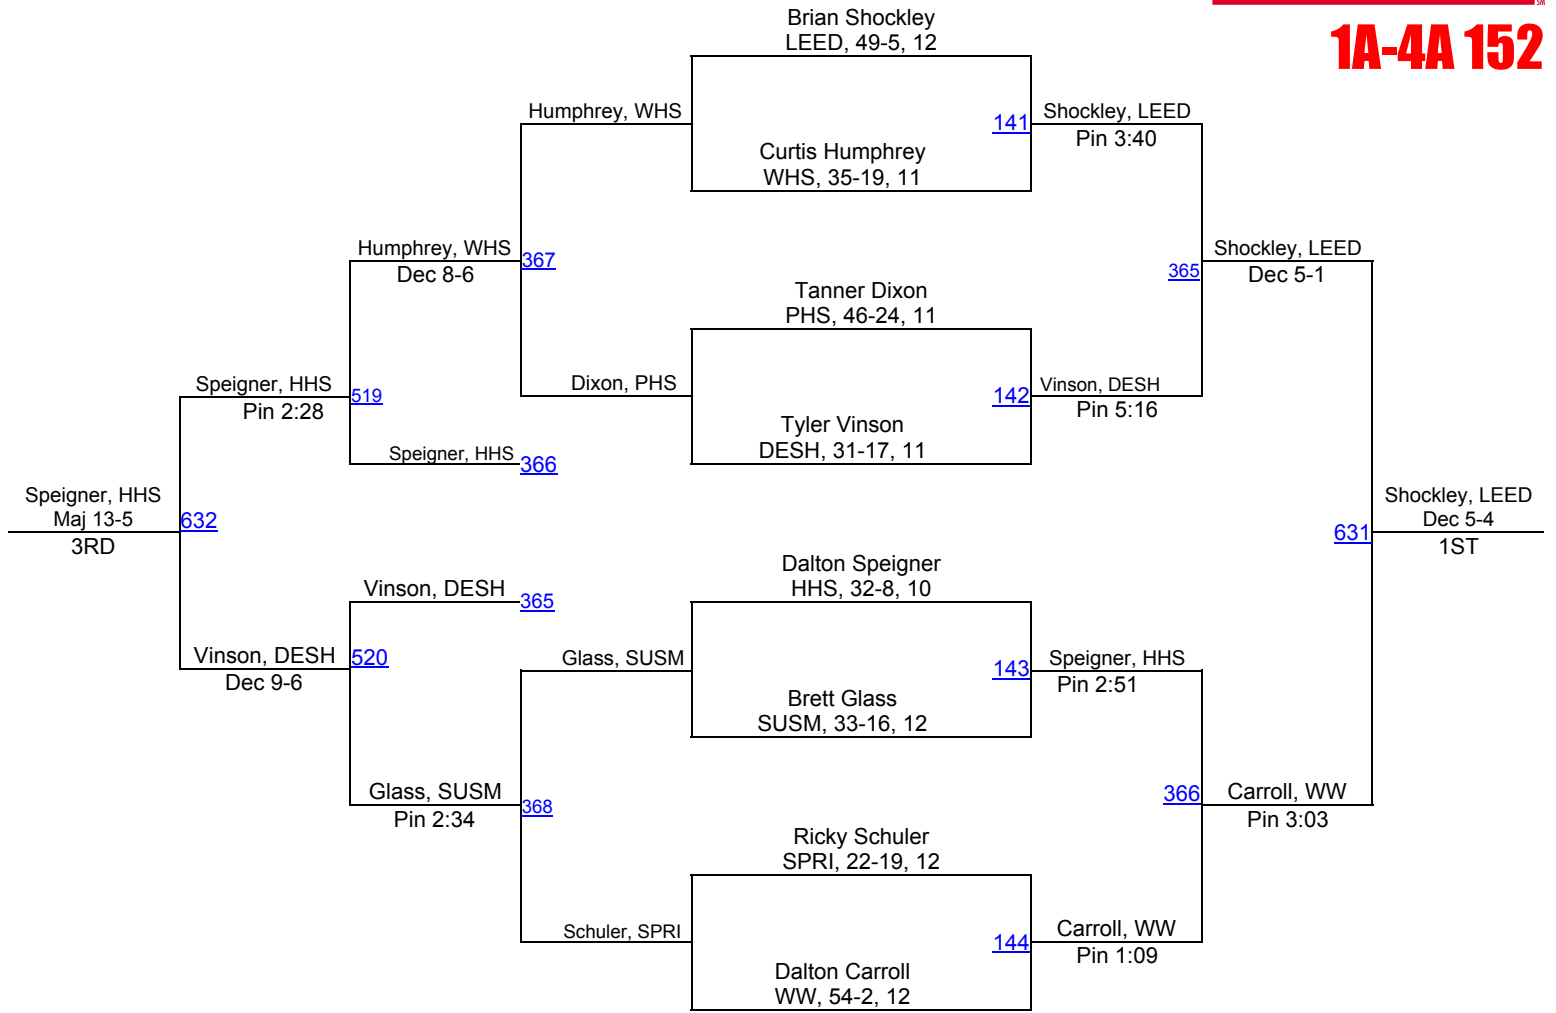

2012 AHSAA Wrestling Championships

1A-4A 152