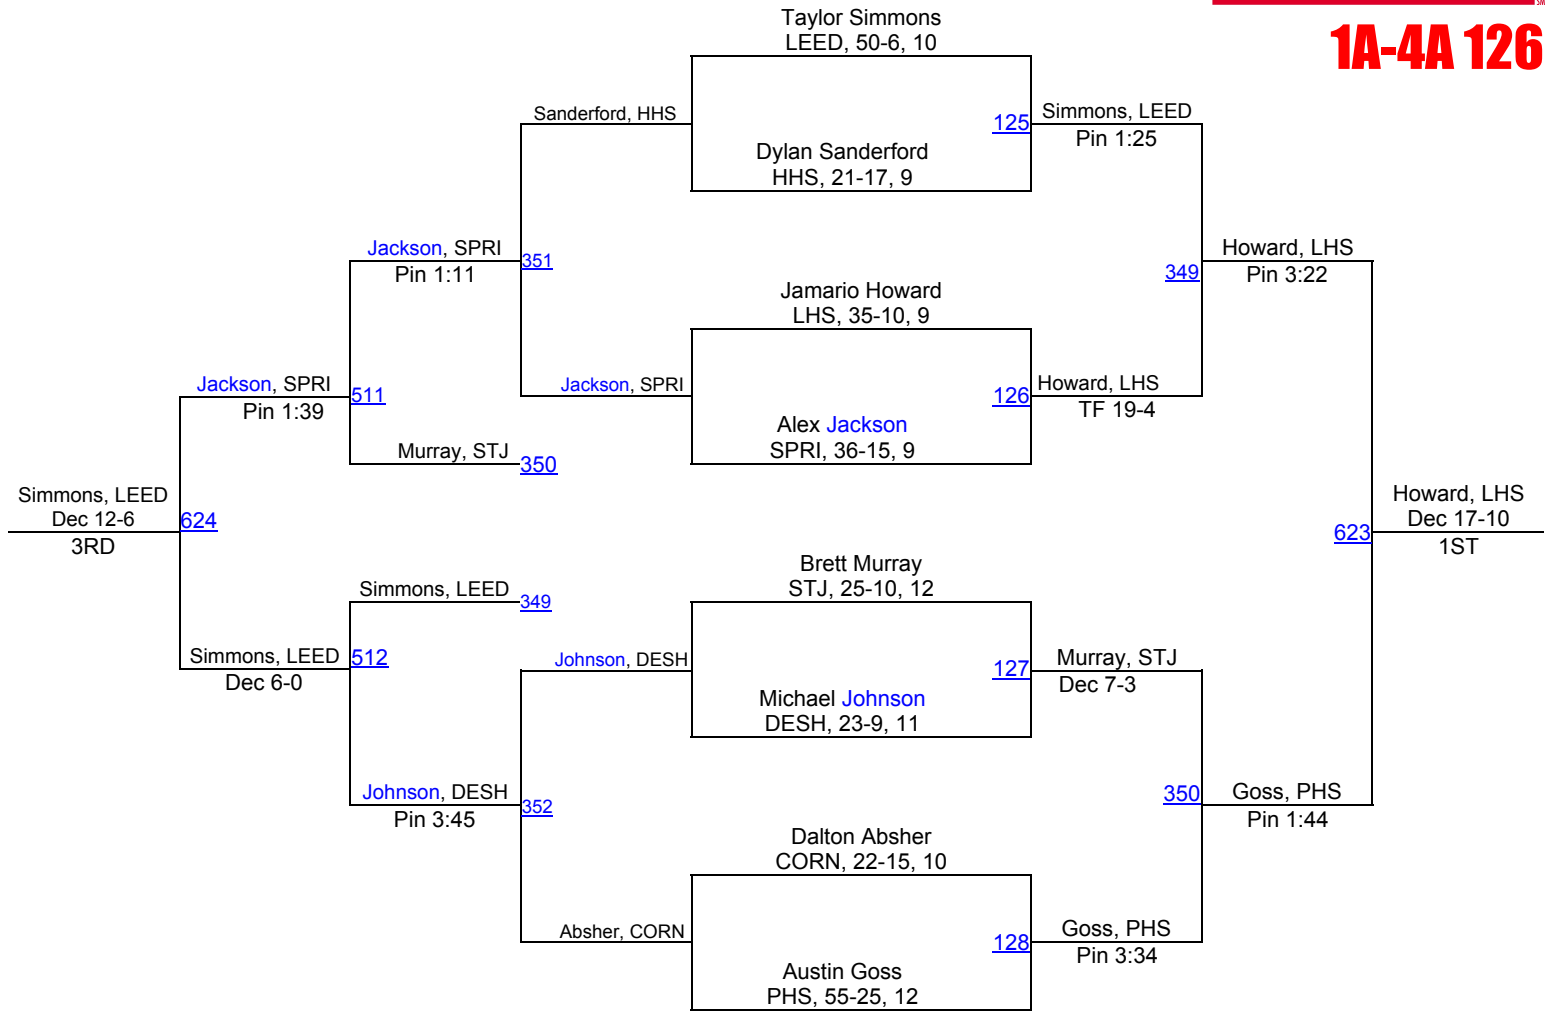

2012 AHSAA Wrestling Championships

1A-4A 126