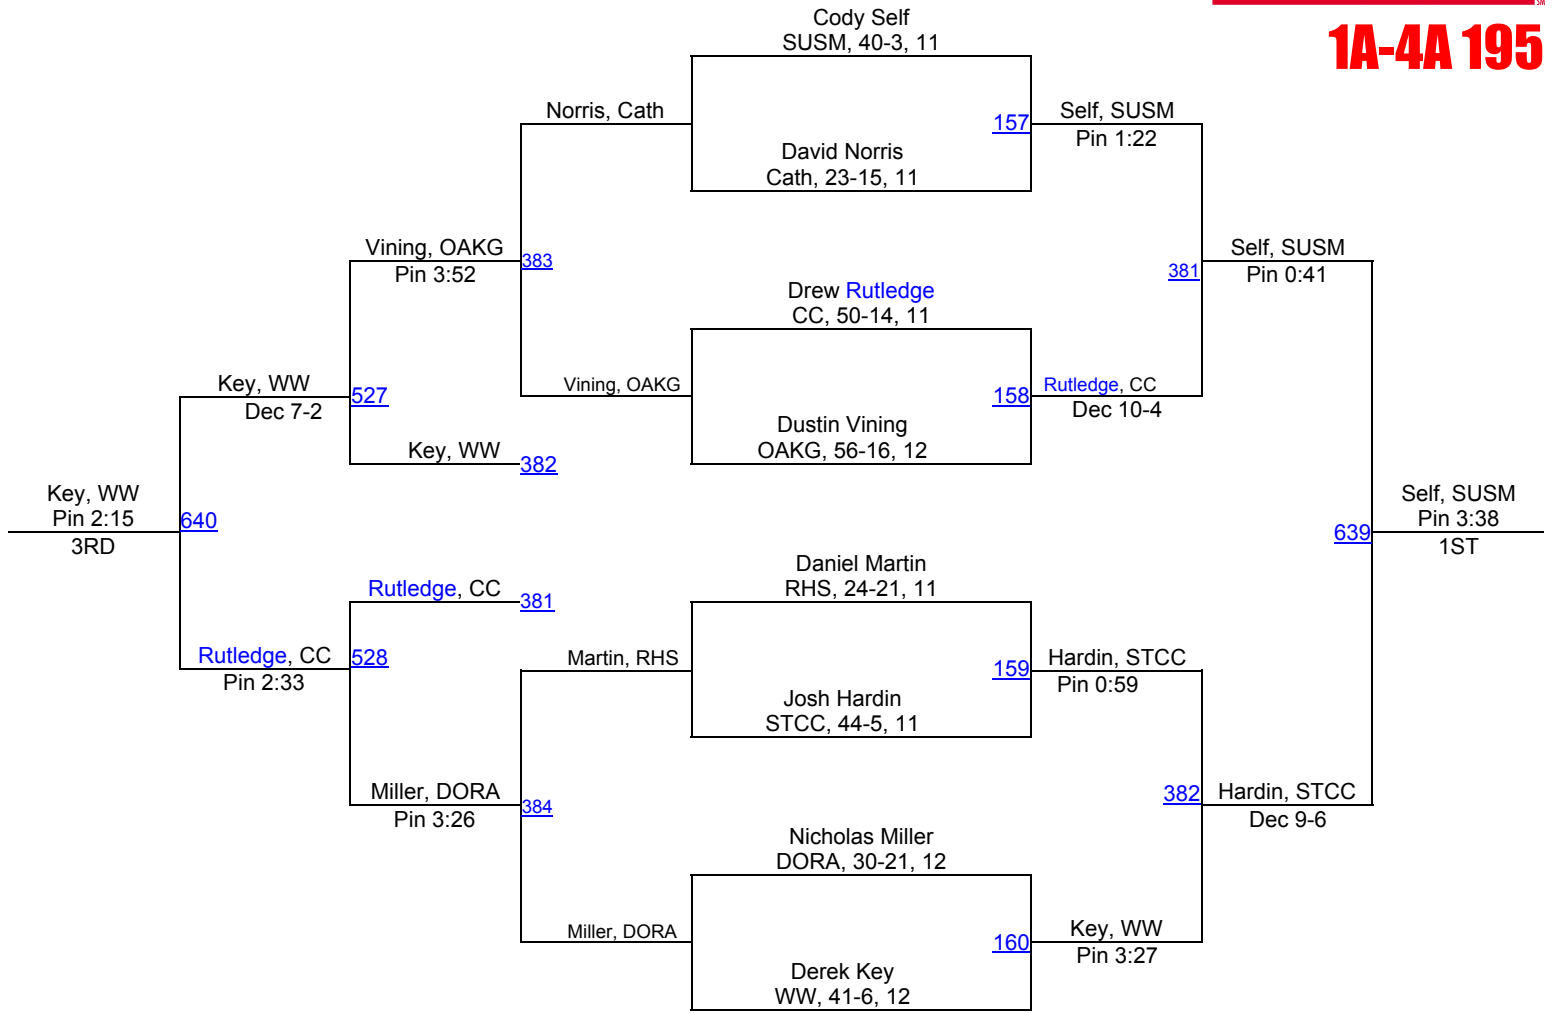

2012 AHSAA Wrestling Championships

1A-4A 195