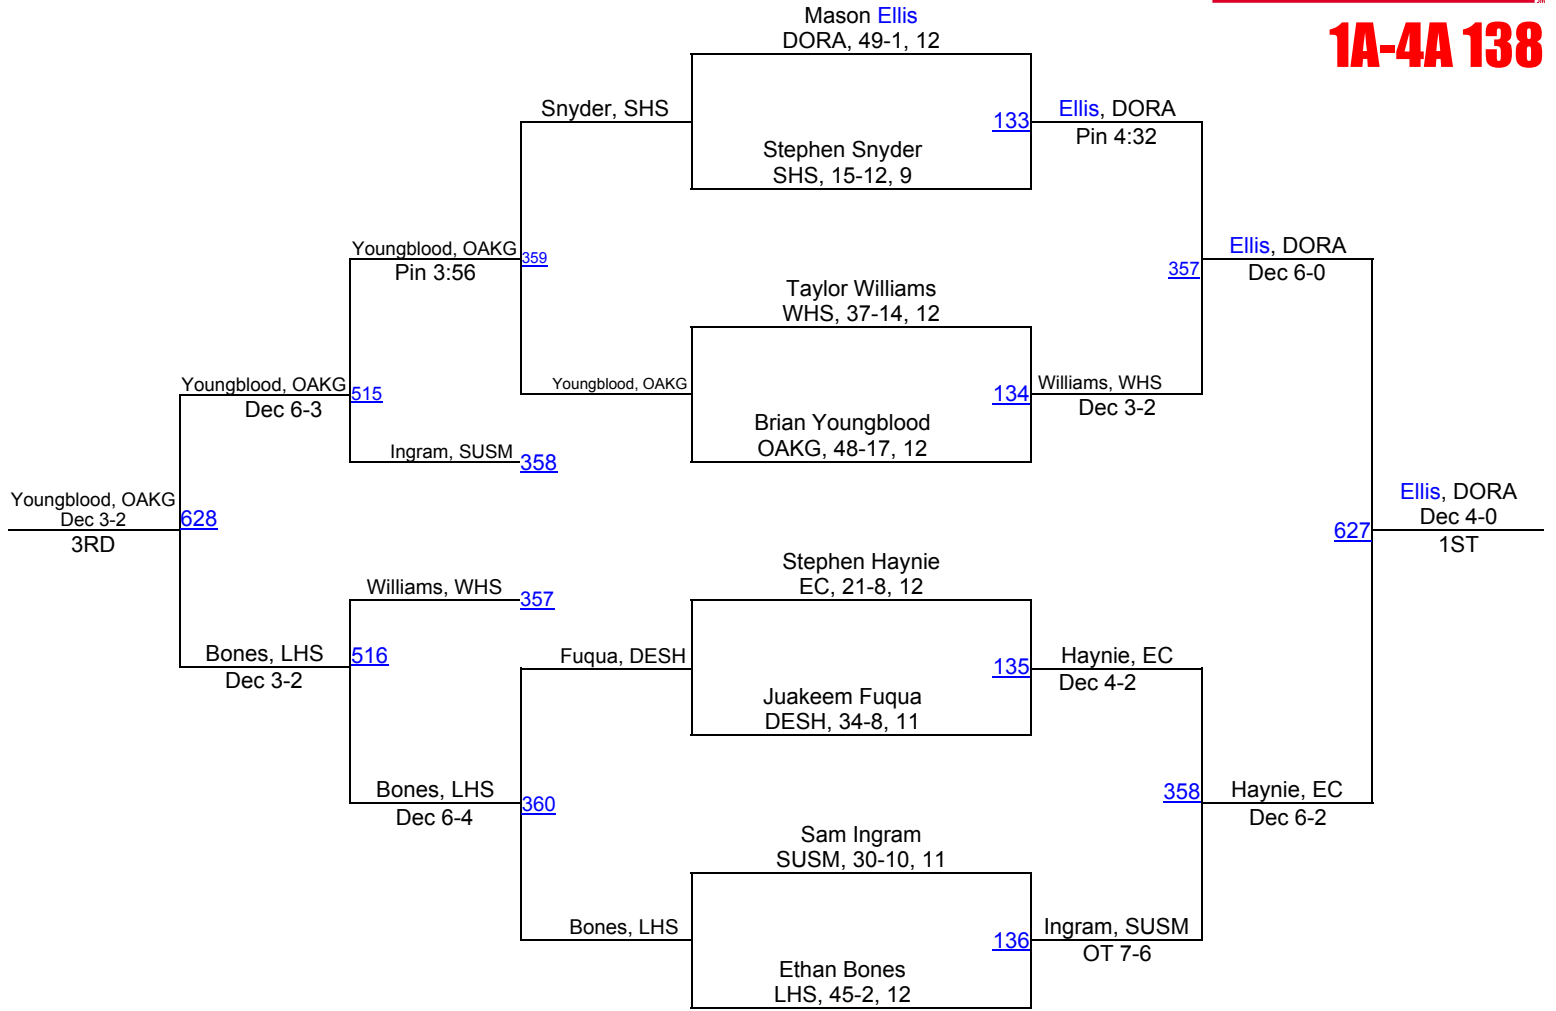

2012 AHSAA Wrestling Championships

1A-4A 138