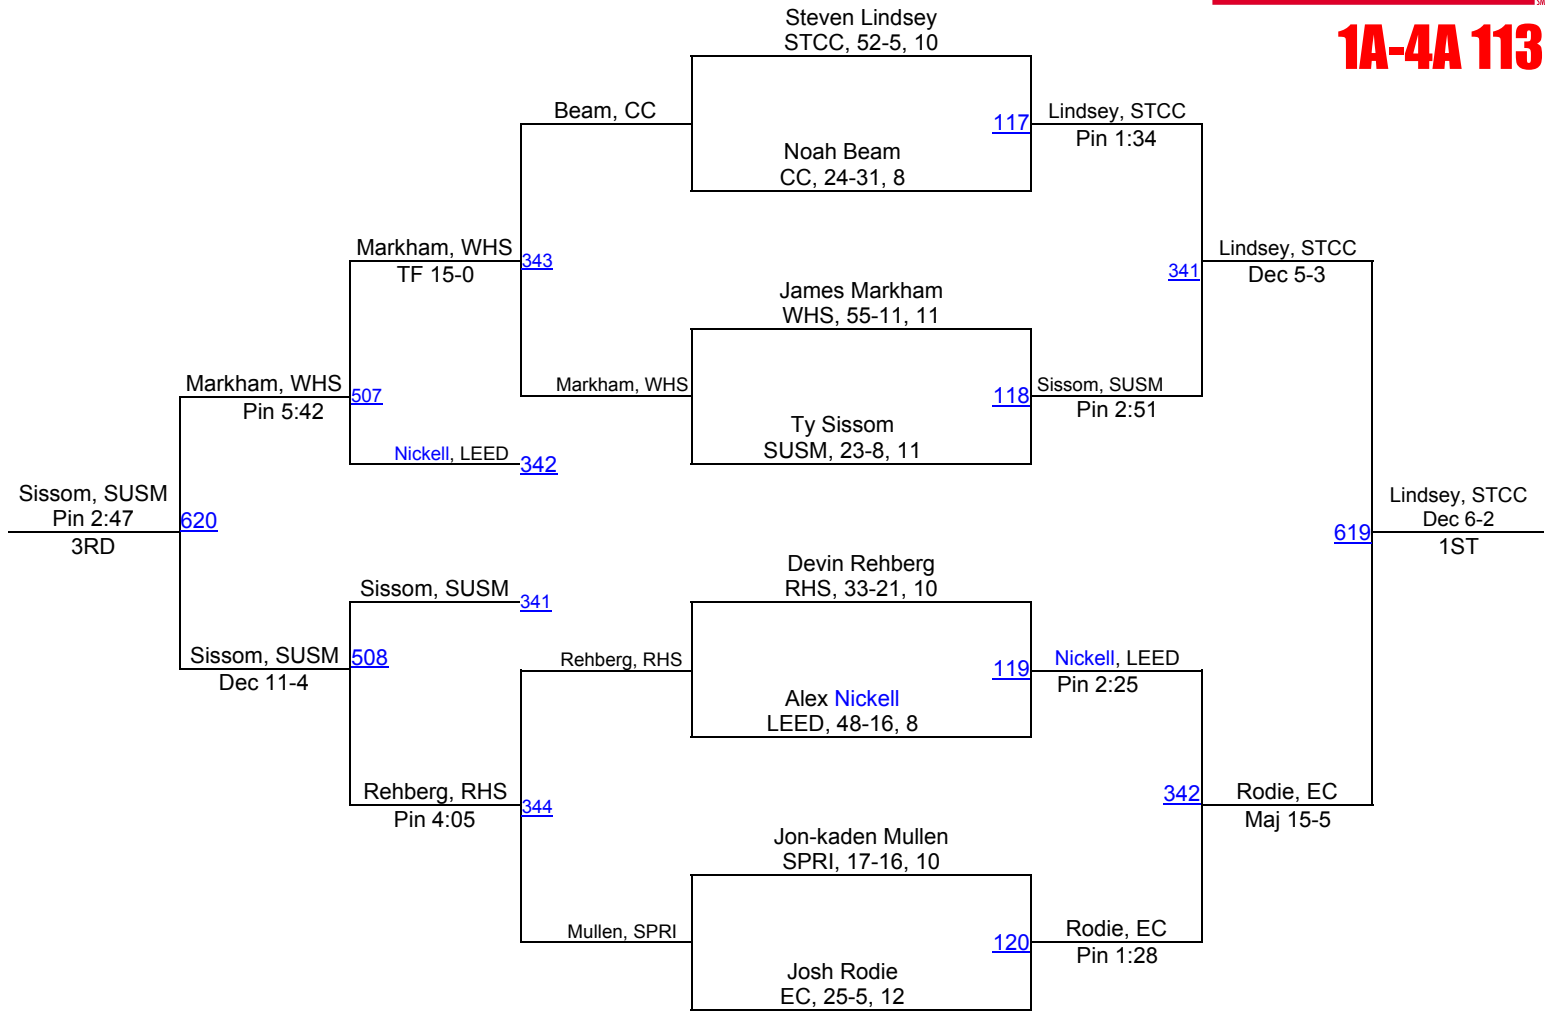

# 2012 AHSAA Wrestling Championships

**1A-4A 113**