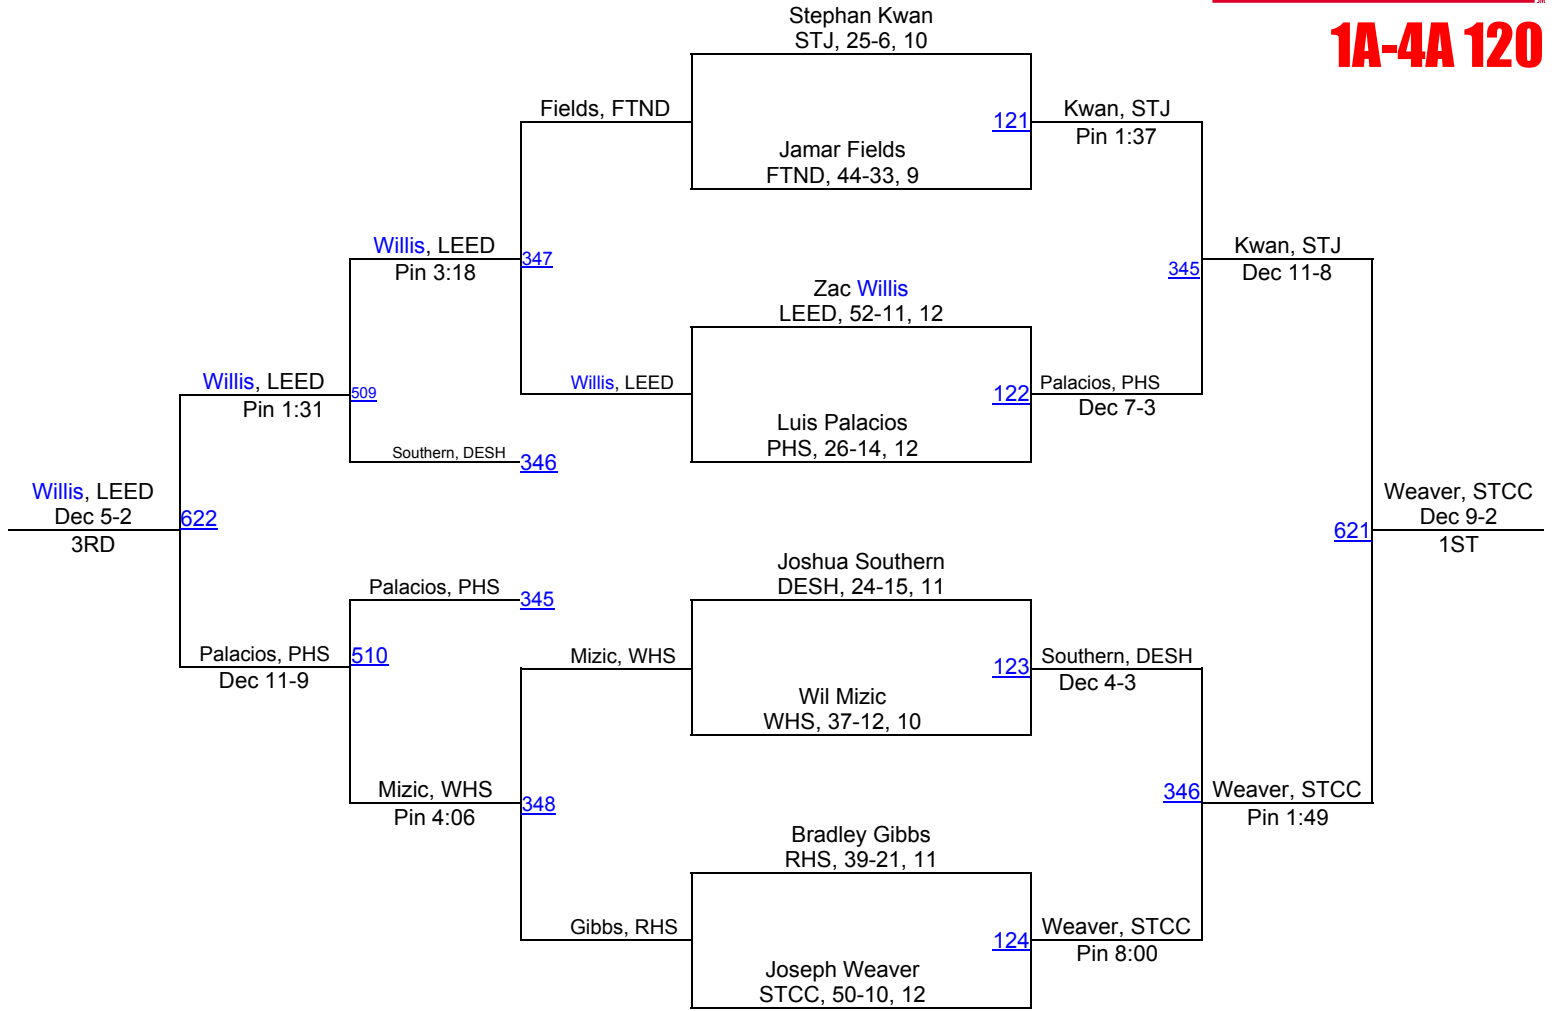

2012 AHSAA Wrestling Championships

1A-4A 120