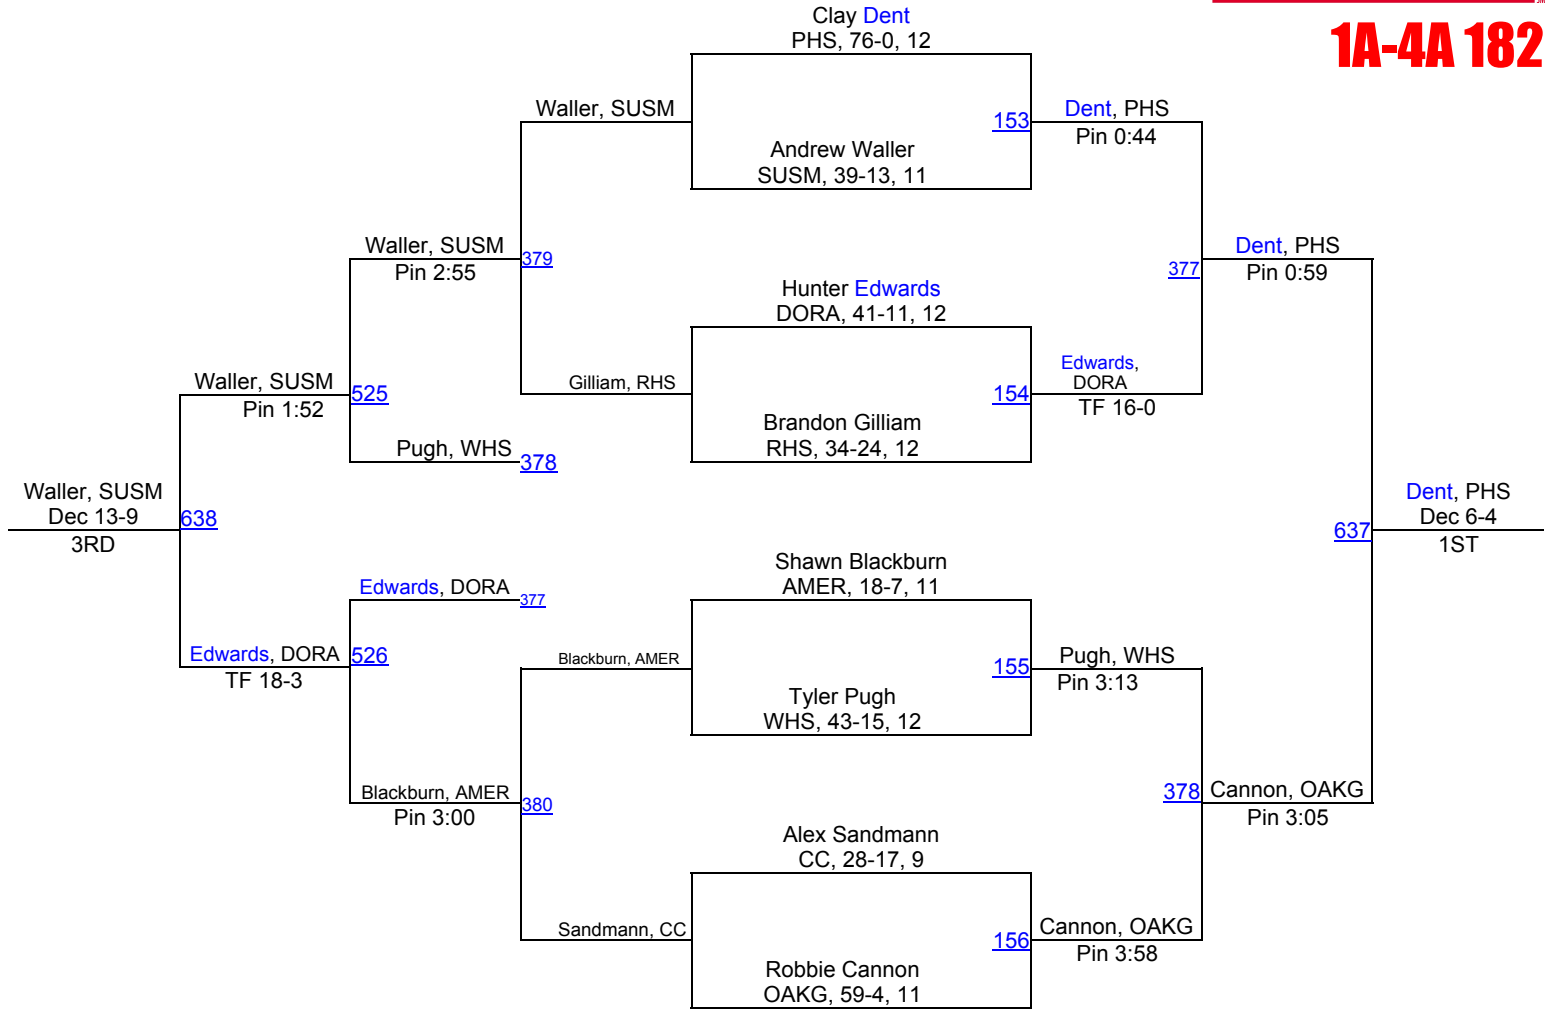

2012 AHSAA Wrestling Championships

1A-4A 182