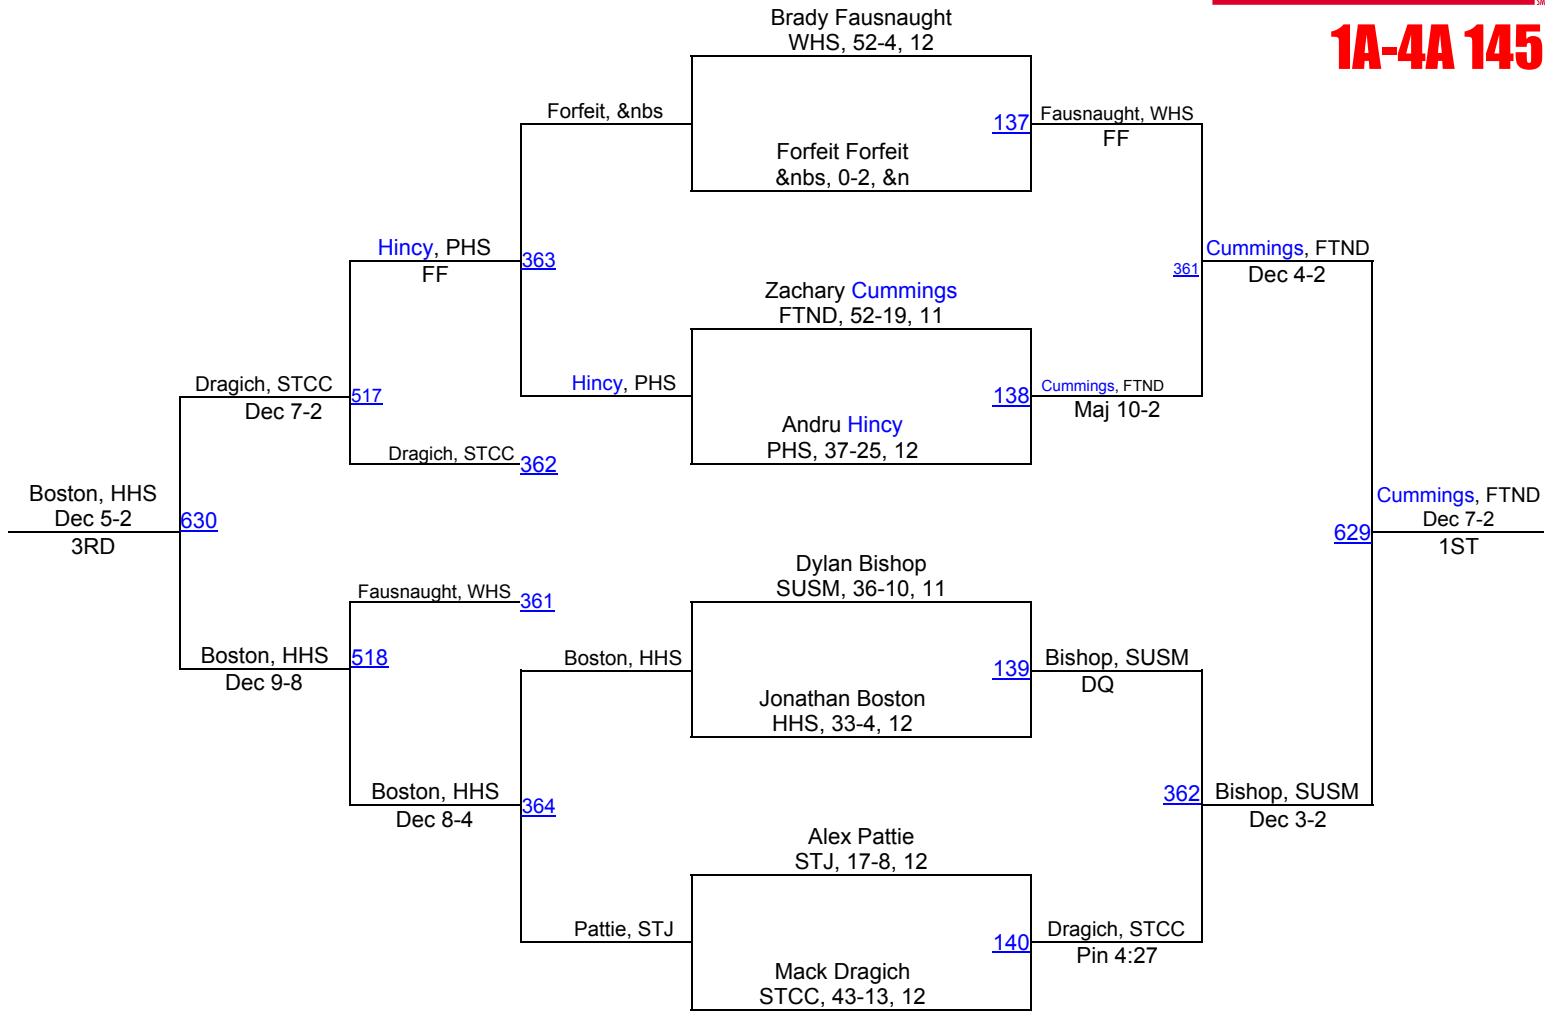

2012 AHSAA Wrestling Championships

1A-4A 145