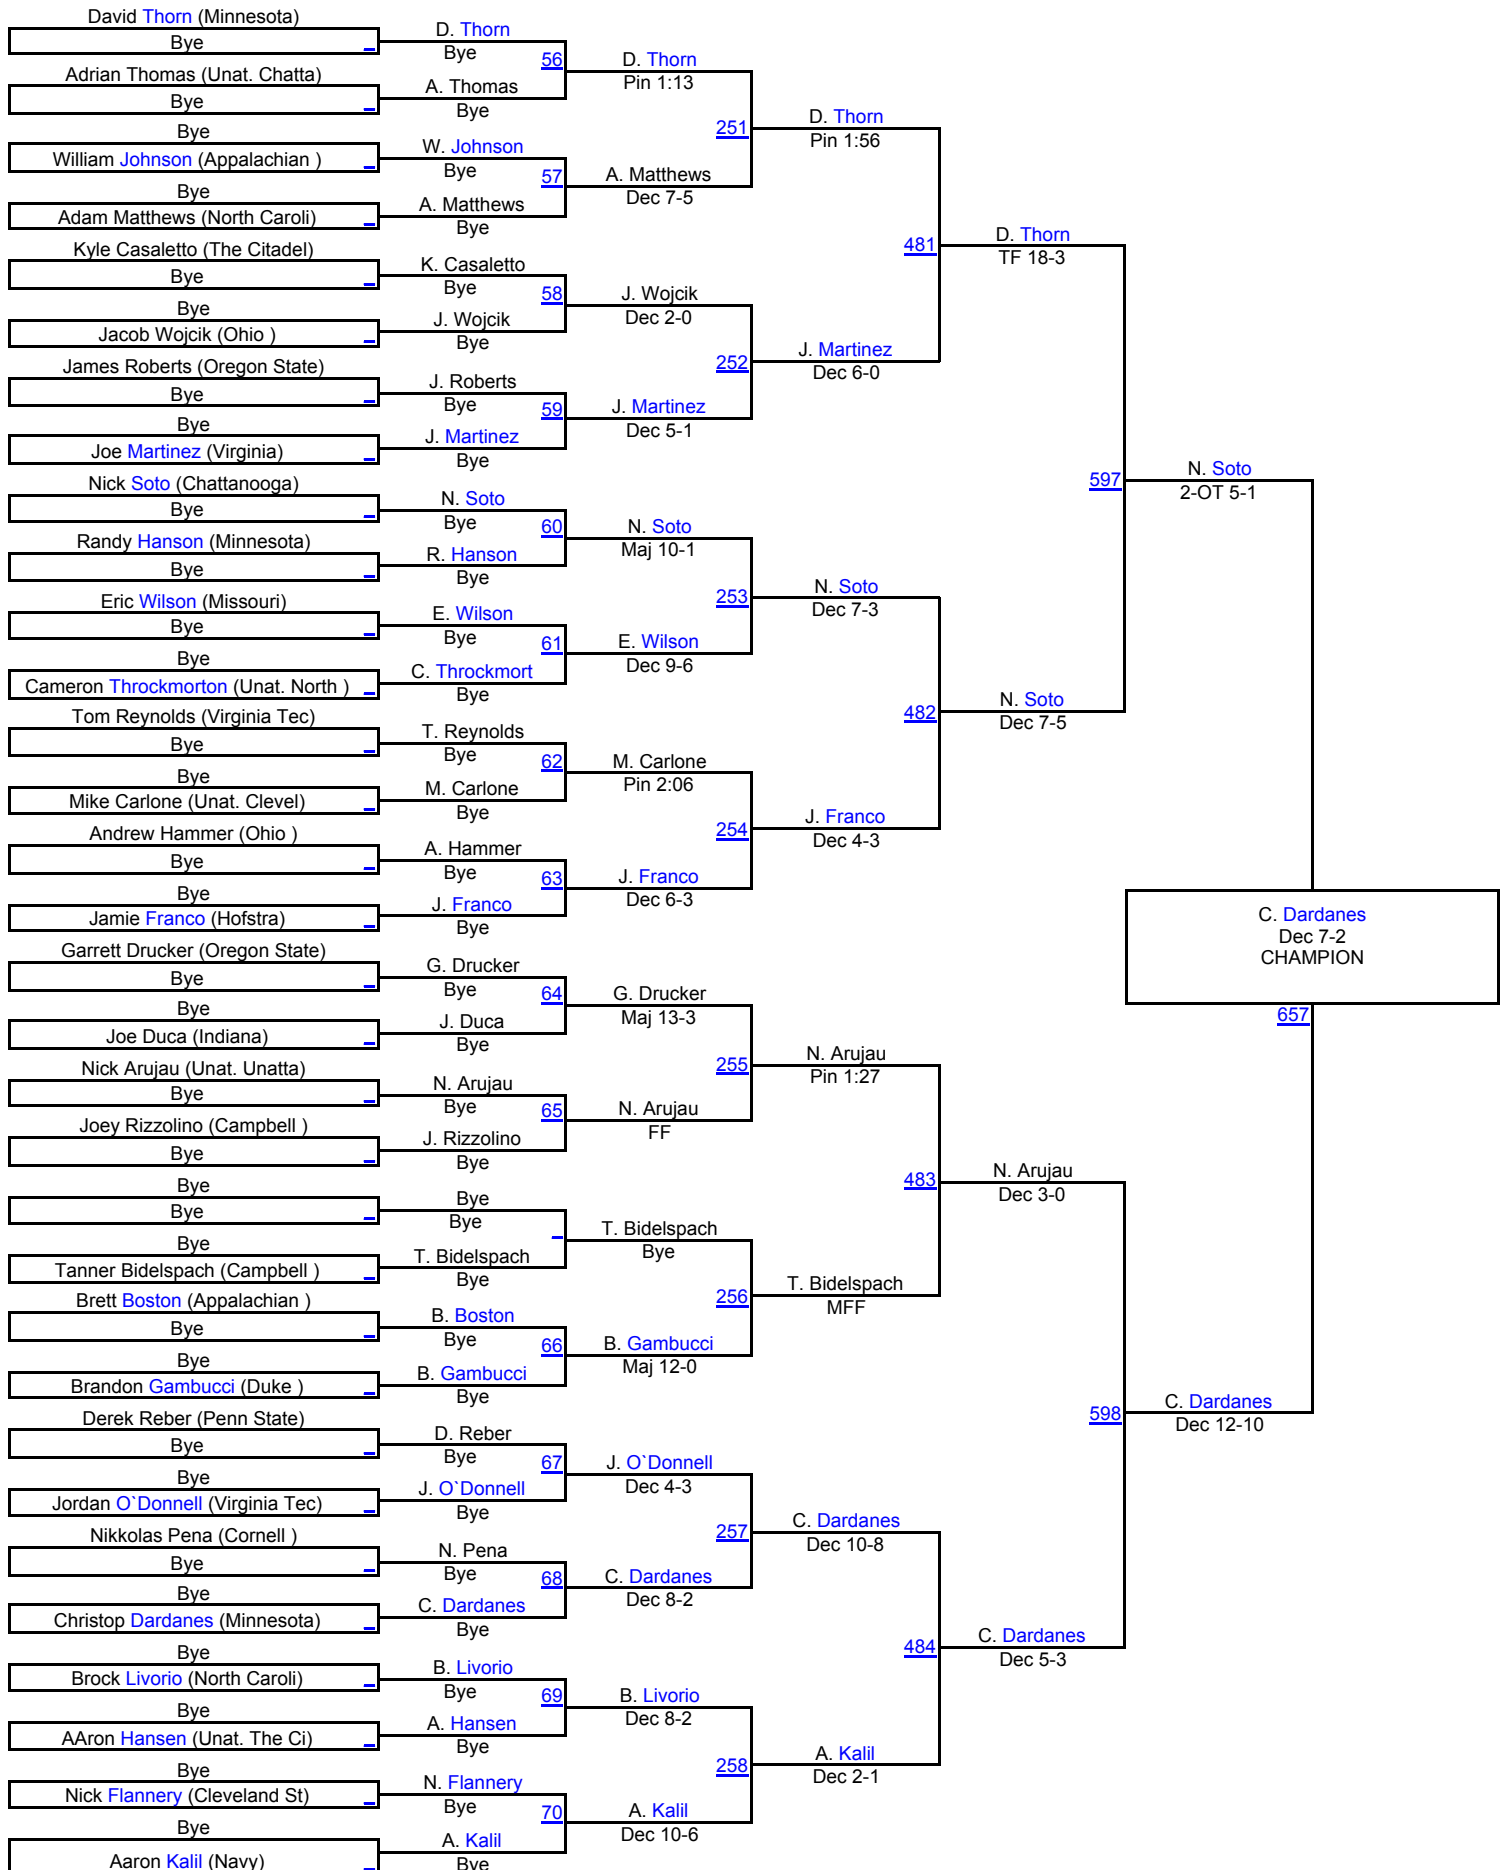

Southern Scuffle

Southern Scuffle 133