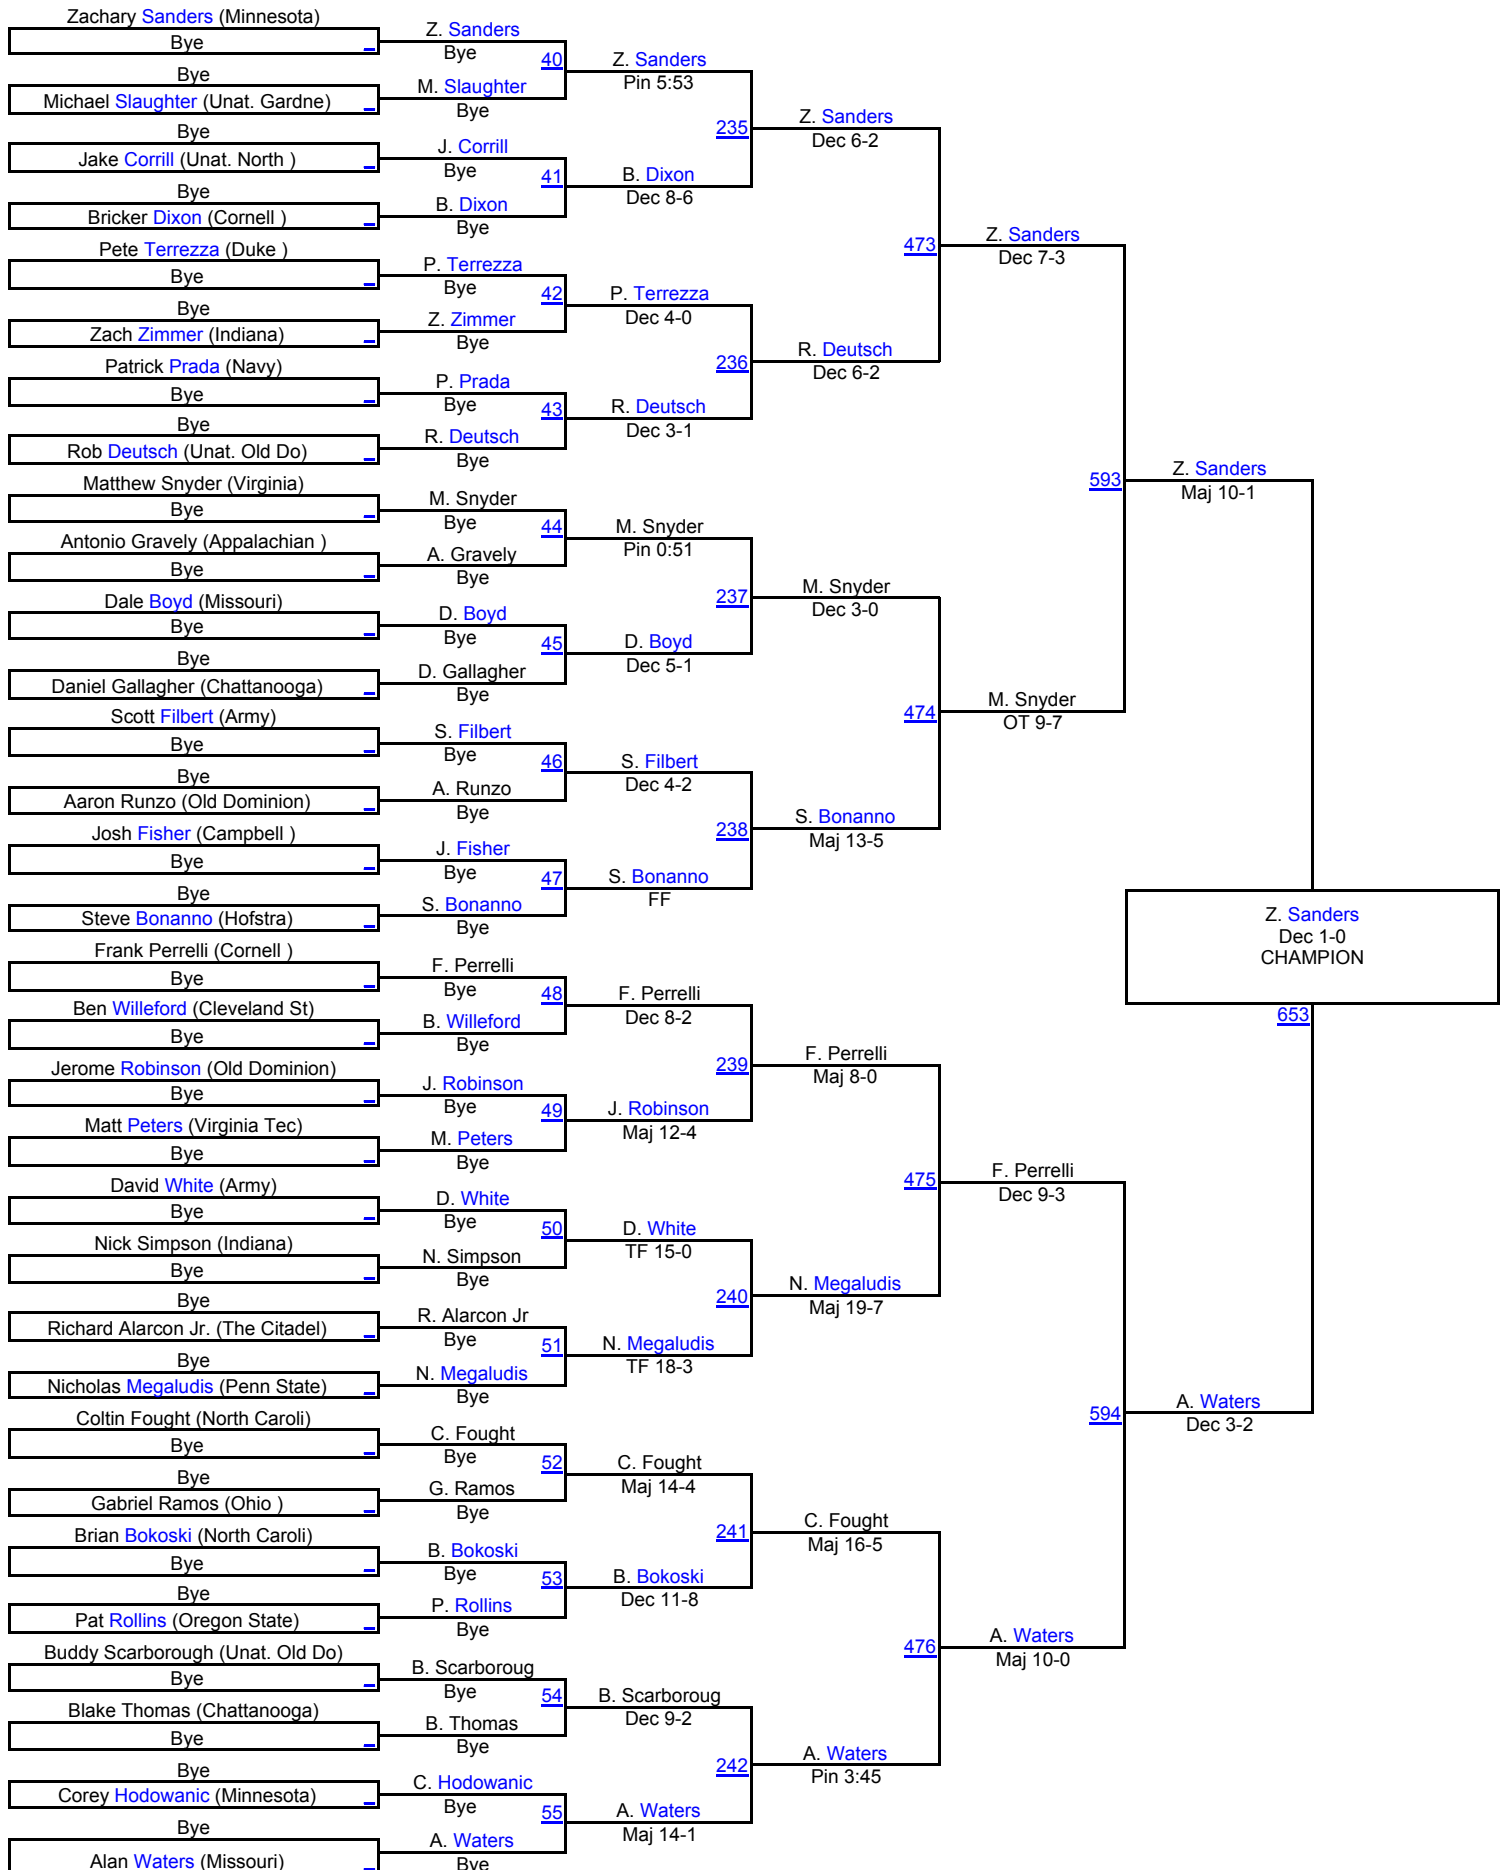

Team Scores on 01/03/2012 04:22 a.m.

1.	Penn State	PSU	191.5
2.	Minnesota	MINN	177.5
3.	Missouri	MISS	136.0
4.	Cornell	CORN	130.0
5.	Oregon State	ORST	103.0
6.	Virginia	UVA	82.0
7.	Chattanooga	CHAT	79.0
8.	Appalachian State	APP	63.5
9.	Hofstra	HOF	58.0
10.	Ohio	OHIO	57.0
11.	Navy	NAVY	49.5
12.	North Carolina	UNC	49.0
13.	Indiana	IND	41.0
14.	North Carolina State	NCST	35.0
15.	Old Dominion	ODU	33.5
16.	The Citadel	CIT	25.0
17.	Army	ARMY	22.5
18.	Campbell	CAMP	21.5
19.	Duke	DUKE	19.0
20.	Unattached	UNAT	17.0
21.	Cleveland State	CLE	15.0
22.	Virginia Tech	VT	13.5
23.	Gardner Webb	GW	0.0

[For Access to all Video Click Here](#)

Click in Red box on bracket to access video of match

Southern Scuffle

Southern Scuffle 125