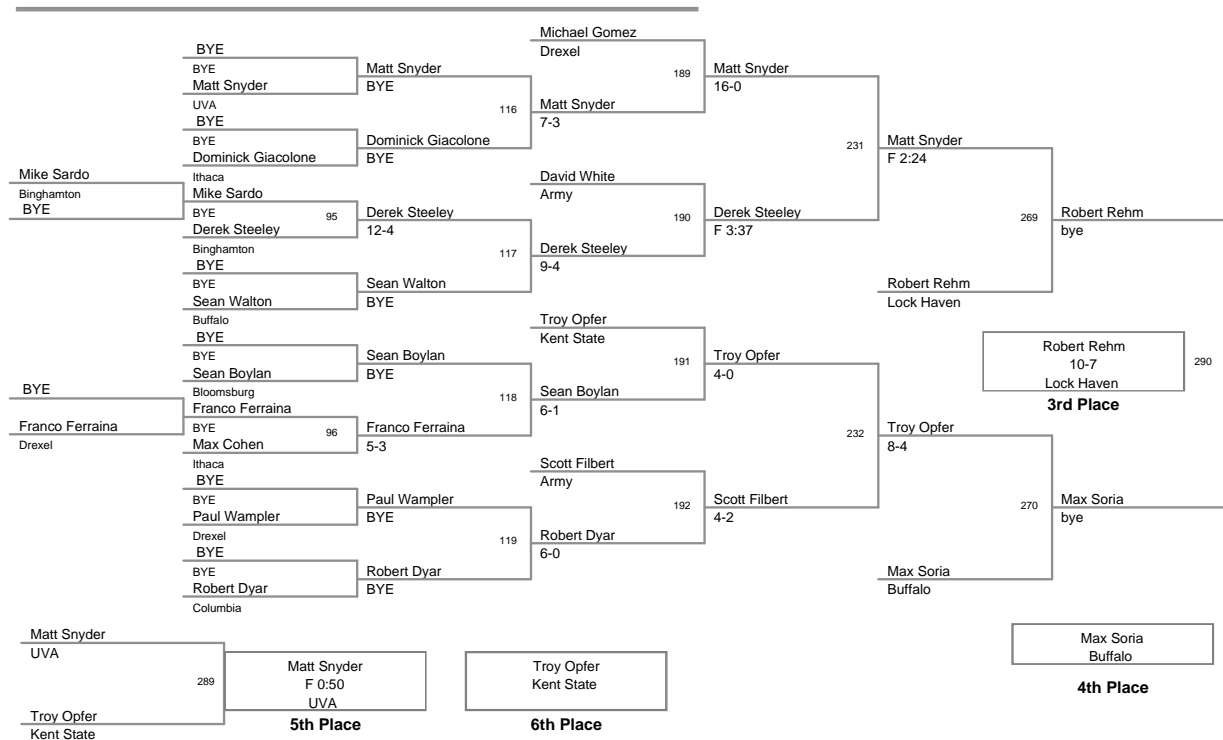

Plc	Points	Team	CH	CONS
1	186.5	Cornell	-	-
2	150	Kent State	-	-
3	126.5	UVA	-	-
4	95	Columbia	-	-
5	81	Drexel	-	-
6	78.5	Bloomsburg	-	-
7	73	Army	-	-
8	71.5	Lock Haven	-	-
9	64	Binghamton	-	-
10	49	Buffalo	-	-
11	42	Minnesota	-	-
12	23.5	Ithaca	-	-

2011\_Body\_Bar  
2011\_Body\_Bar Division

125 Lbs

2011\_Body\_Bar  
2011\_Body\_Bar Division

141 Lbs

2011\_Body\_Bar  
2011\_Body\_Bar Division

149 Lbs

2011 Body Bar  
2011 Body Bar Division

157 Lbs