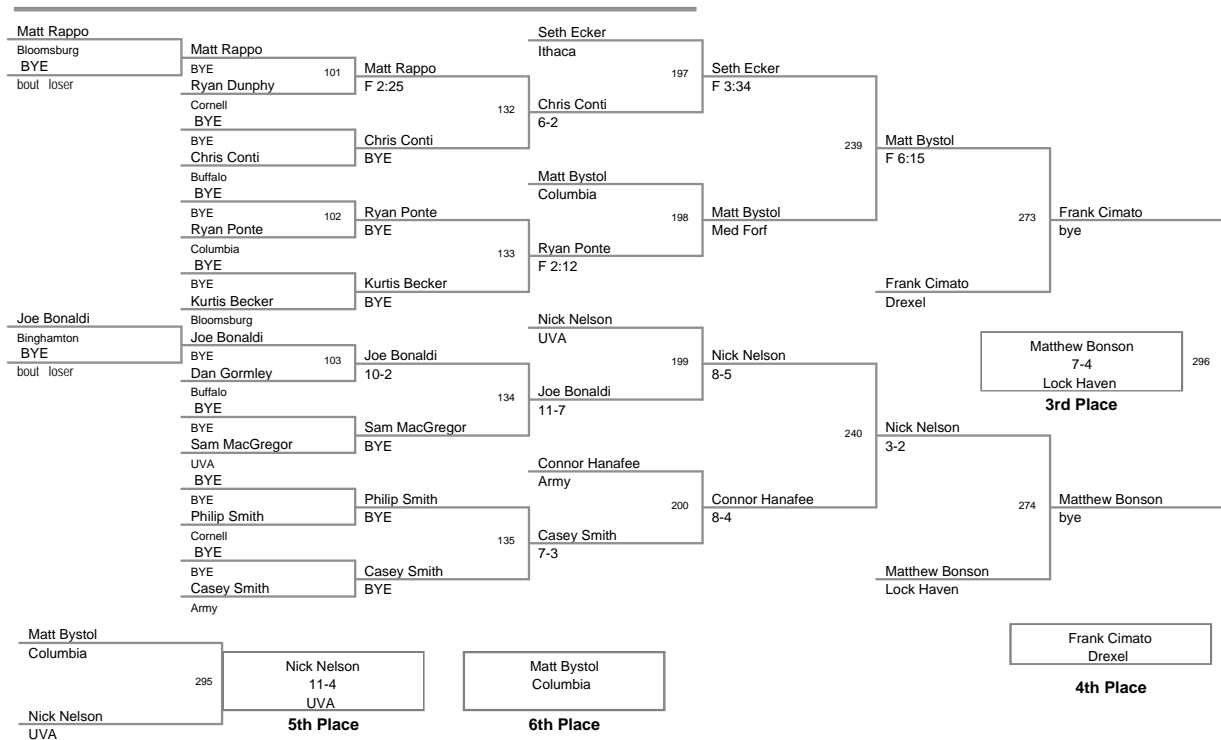

2011\_Body\_Bar  
2011\_Body\_Bar Division

125 Lbs

2011\_Body\_Bar  
2011\_Body\_Bar Division

141 Lbs

2011\_Body\_Bar  
2011\_Body\_Bar Division

149 Lbs

2011 Body Bar  
2011 Body Bar Division

157 Lbs