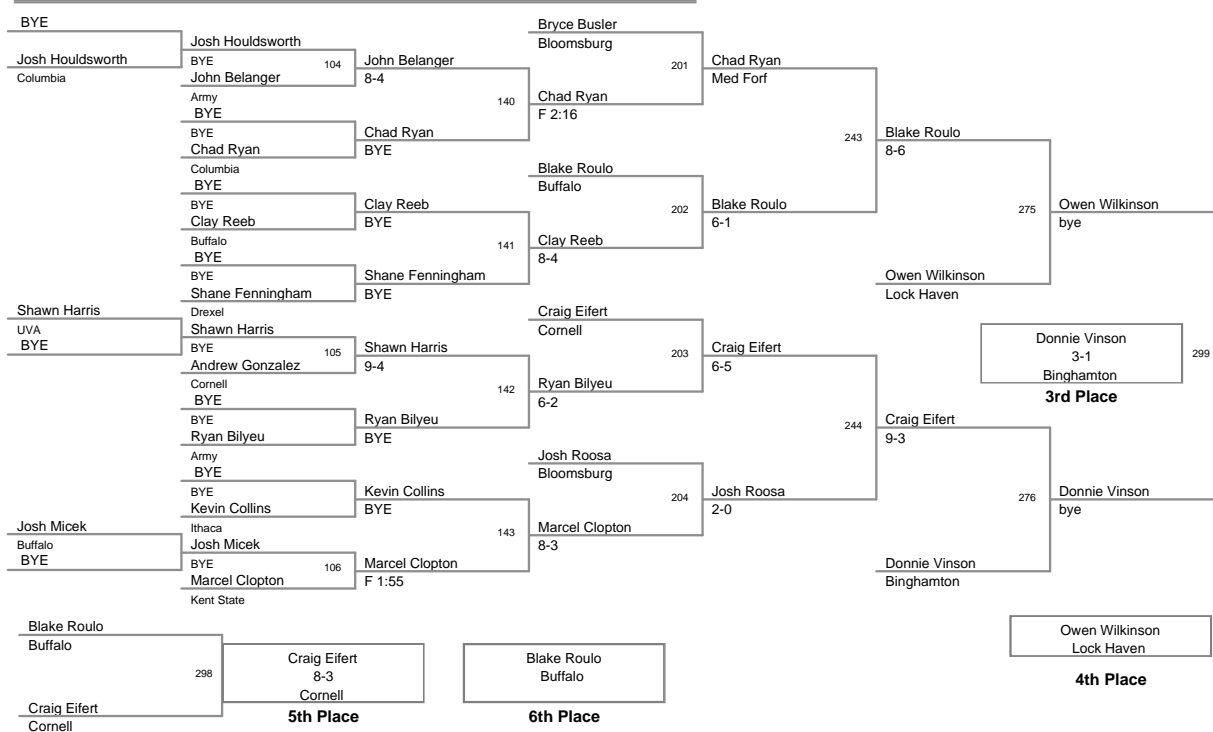

2011\_Body\_Bar  
2011\_Body\_Bar Division

125 Lbs

2011\_Body\_Bar  
2011\_Body\_Bar Division

141 Lbs

2011\_Body\_Bar  
2011\_Body\_Bar Division

149 Lbs

2011 Body Bar  
2011 Body Bar Division

157 Lbs