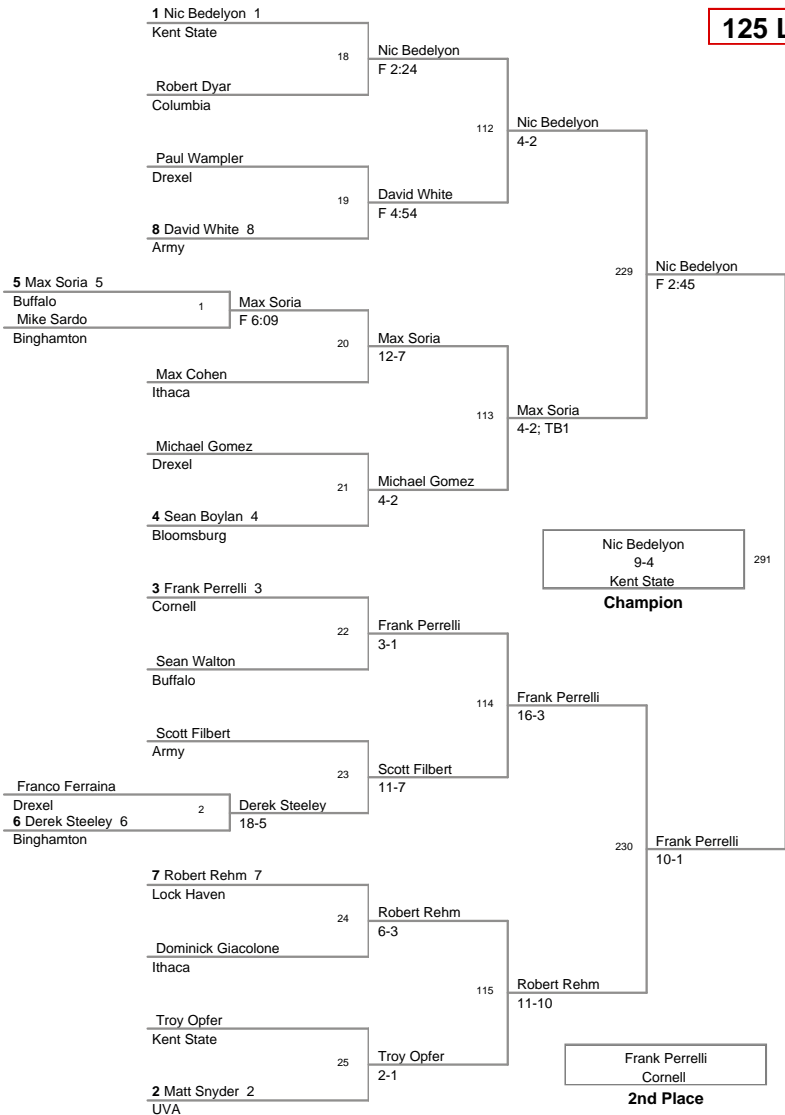

Plc	Points	Team	CH	CONS
1	186.5	Cornell	-	-
2	150	Kent State	-	-
3	126.5	UVA	-	-
4	95	Columbia	-	-
5	81	Drexel	-	-
6	78.5	Bloomsburg	-	-
7	73	Army	-	-
8	71.5	Lock Haven	-	-
9	64	Binghamton	-	-
10	49	Buffalo	-	-
11	42	Minnesota	-	-
12	23.5	Ithaca	-	-

2011\_Body\_Bar  
2011\_Body\_Bar Division

125 Lbs

2011\_Body\_Bar  
2011\_Body\_Bar Division

141 Lbs

2011\_Body\_Bar  
2011\_Body\_Bar Division

149 Lbs

2011 Body Bar  
2011 Body Bar Division

157 Lbs