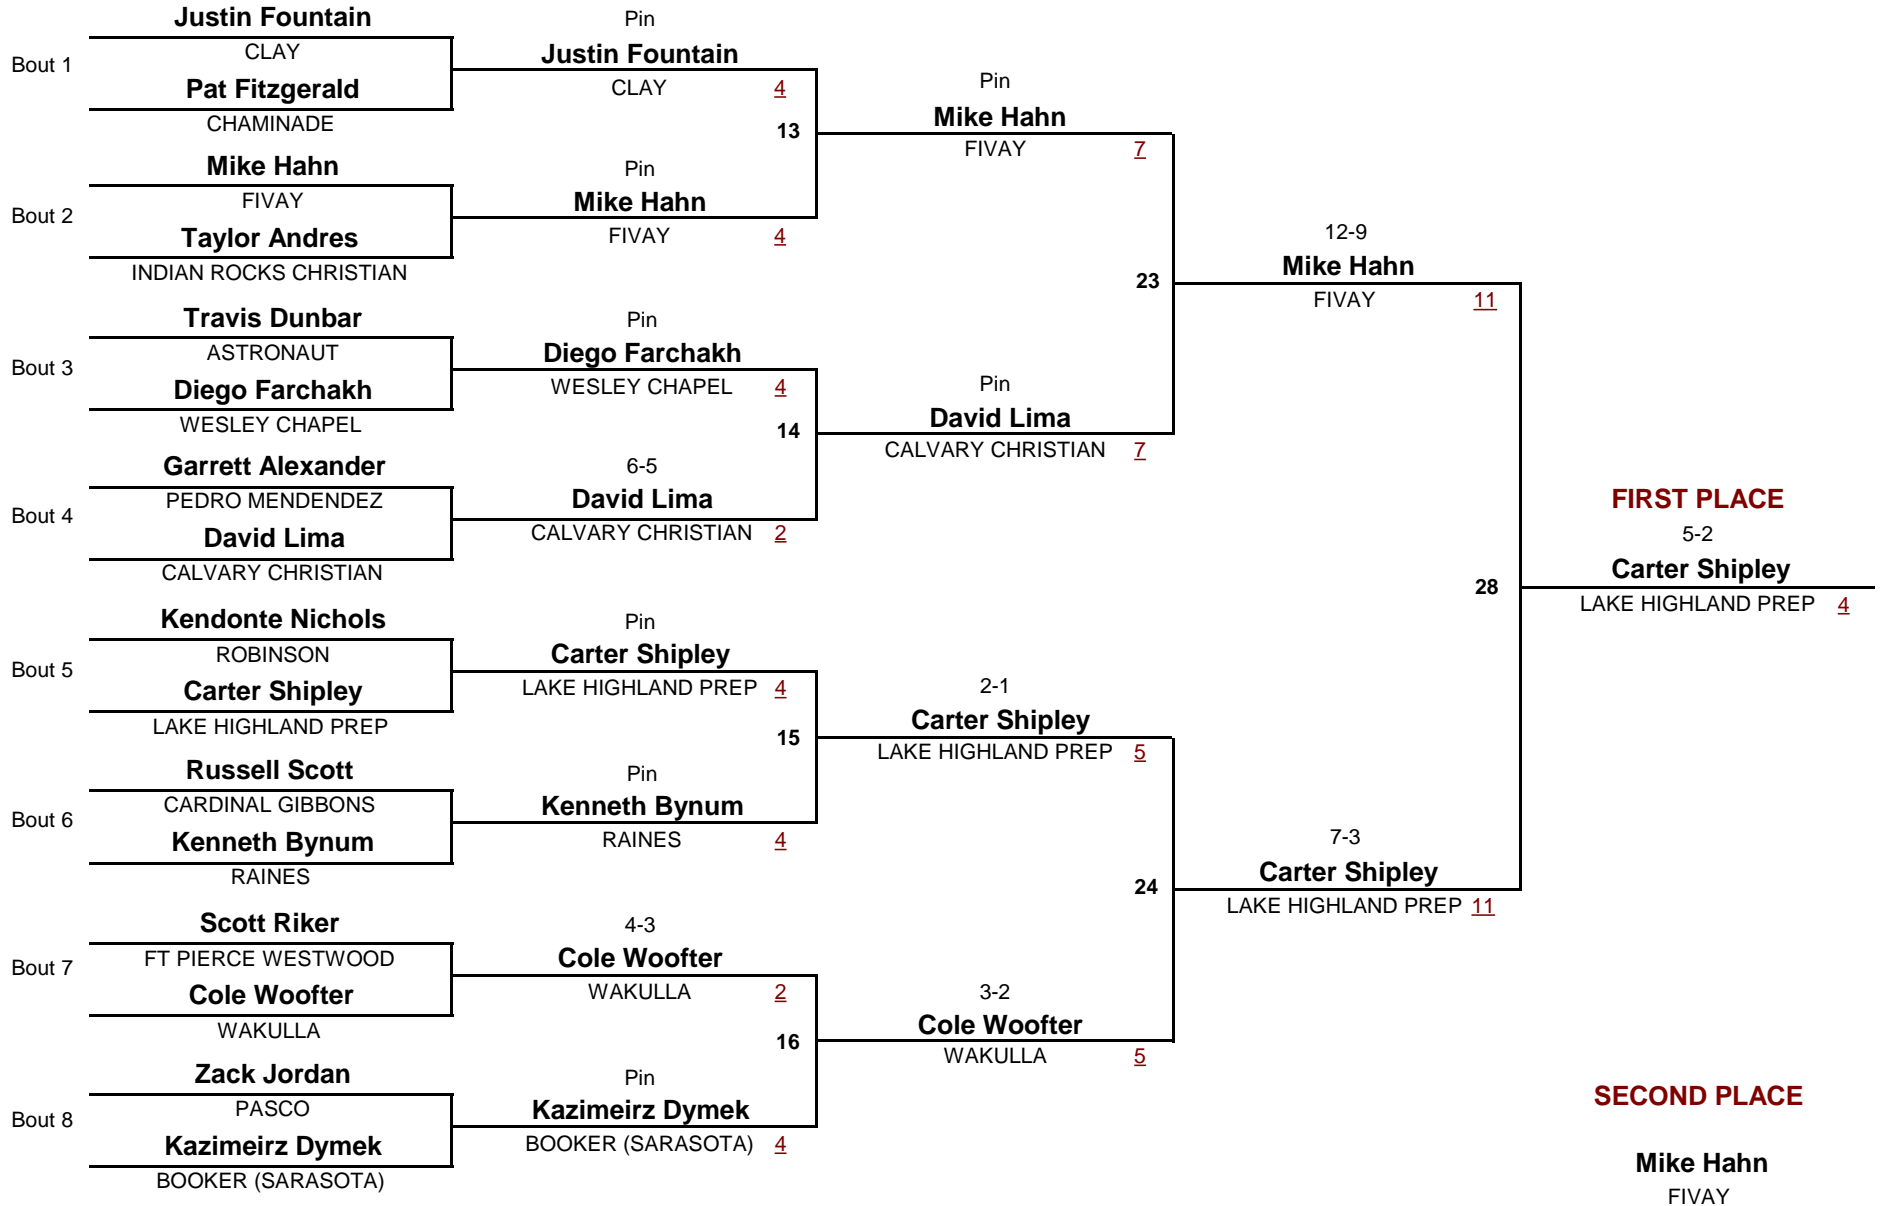

CLASS 1A

220

2012 CLASS 1A STATE CHAMPIONSHIPS

DIVISION

WEIGHT

1

Championship Rounds