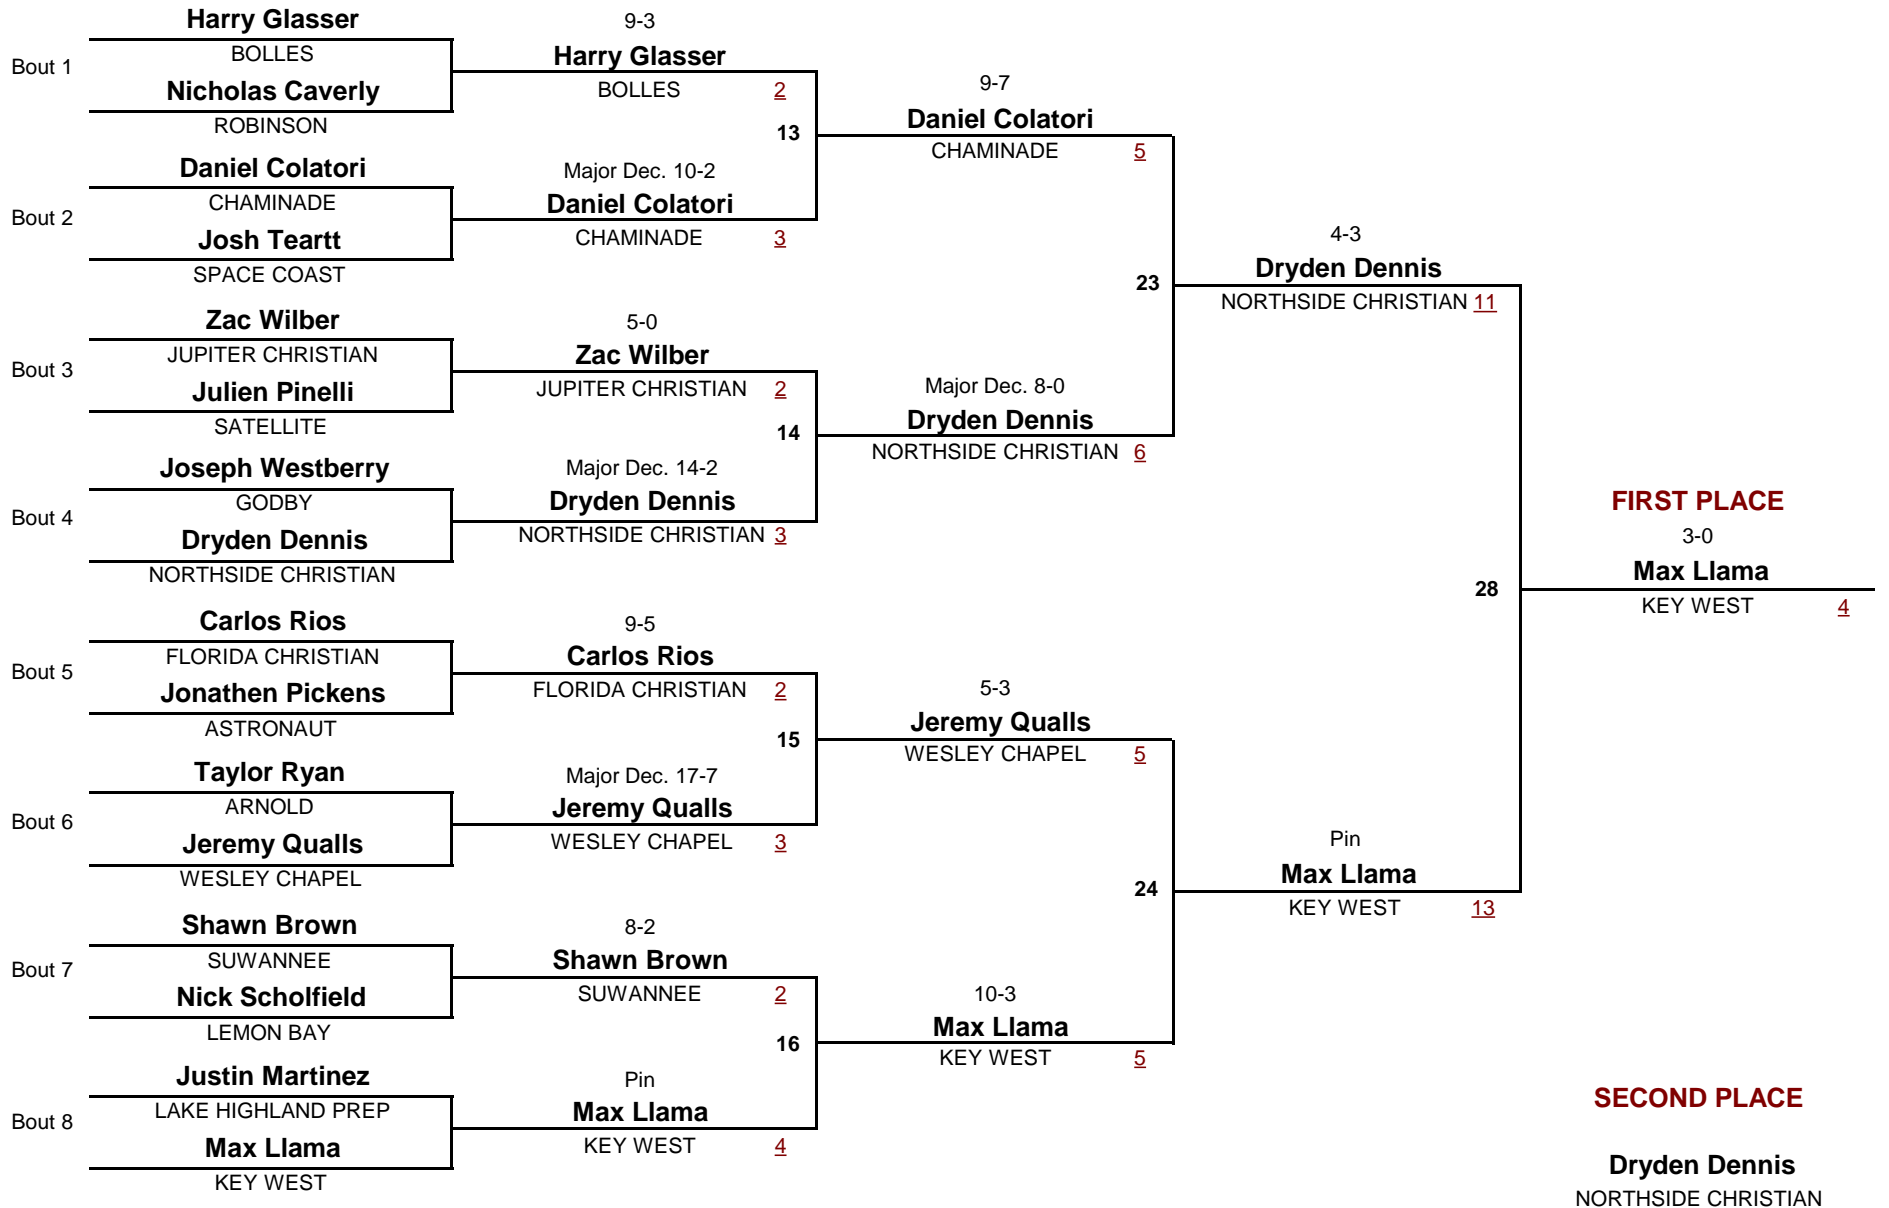

CLASS 1A

145

2012 CLASS 1A STATE CHAMPIONSHIPS

DIVISION

WEIGHT

1

Championship Rounds