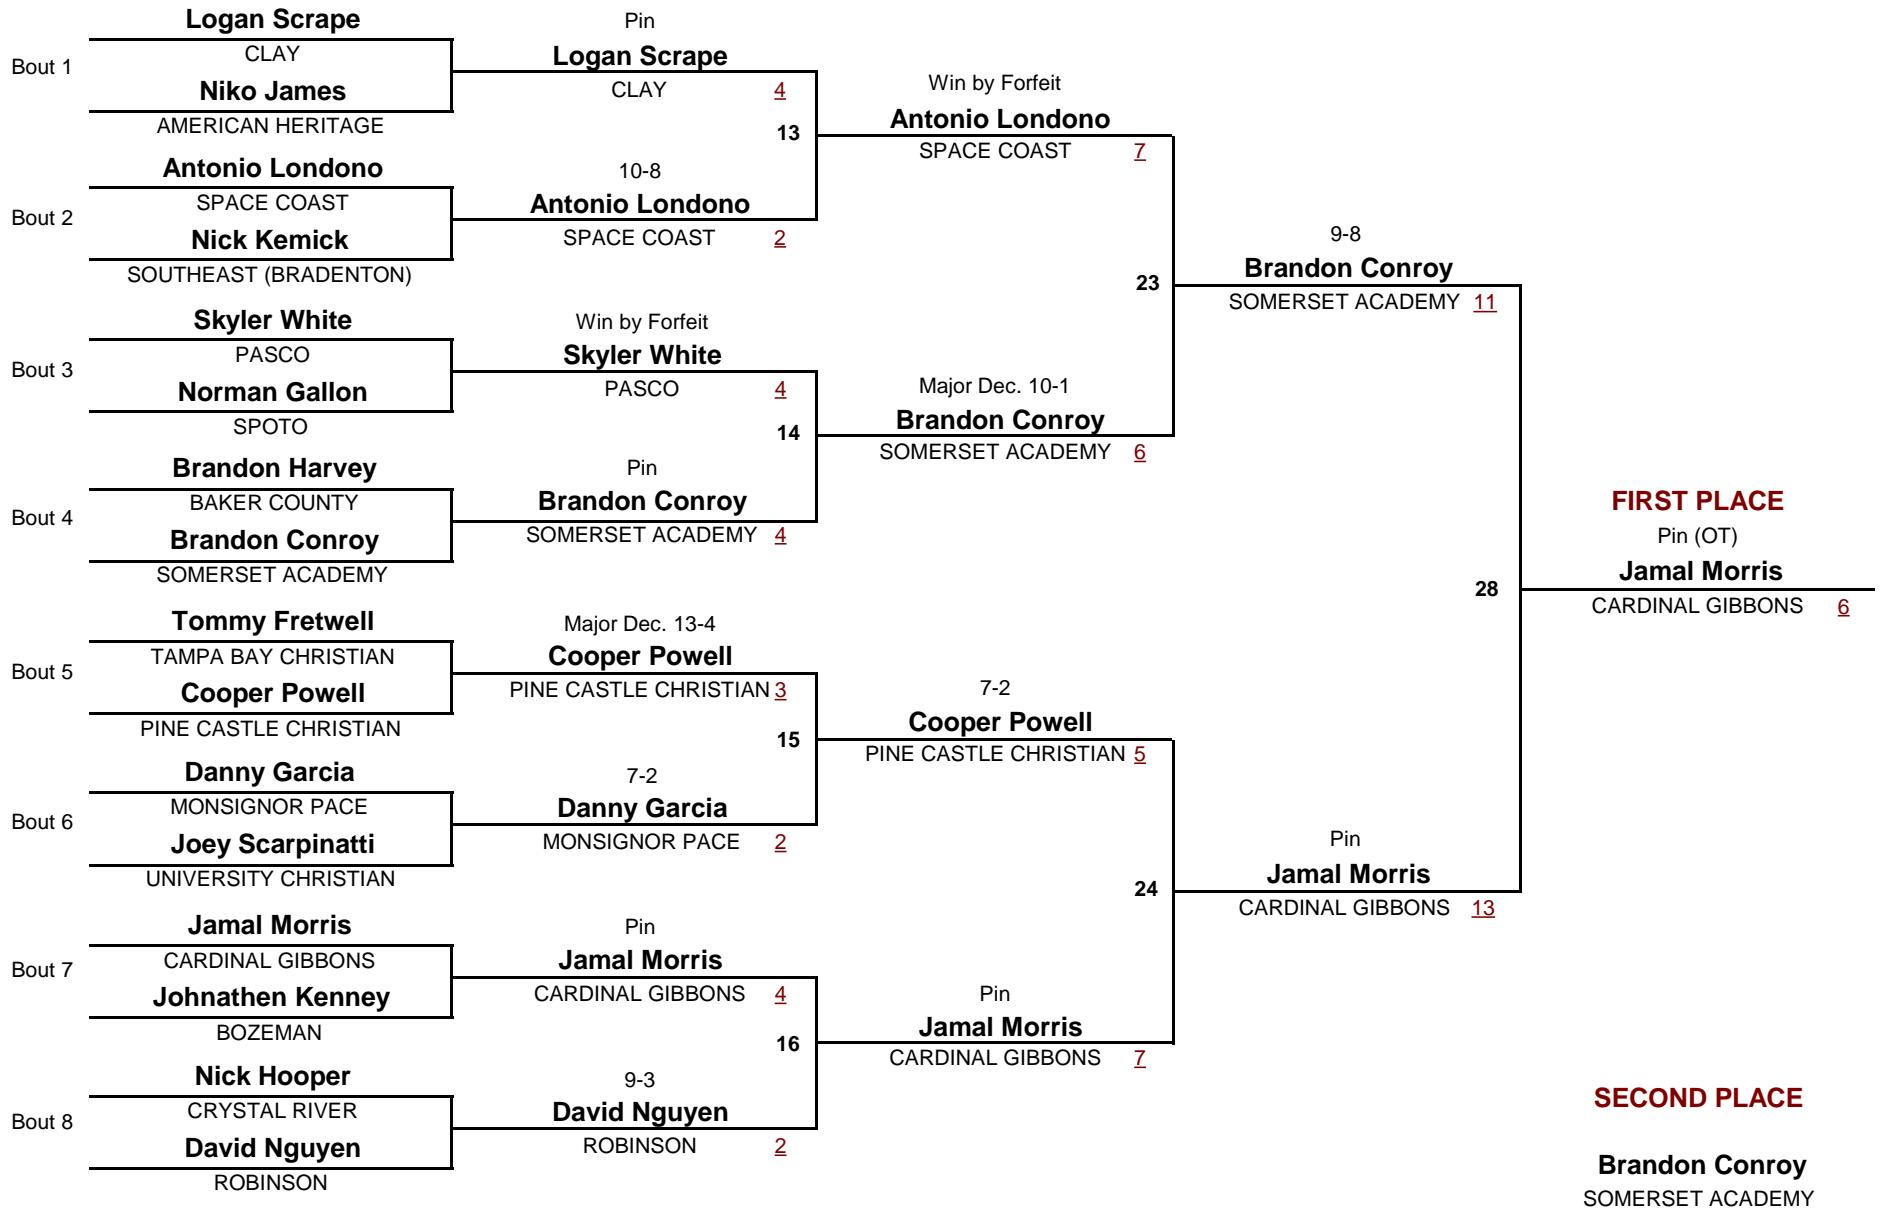

126

2012 CLASS 1A STATE CHAMPIONSHIPS

DIVISION

WEIGHT

1

Championship Rounds

CLASS 1A

DIVISION