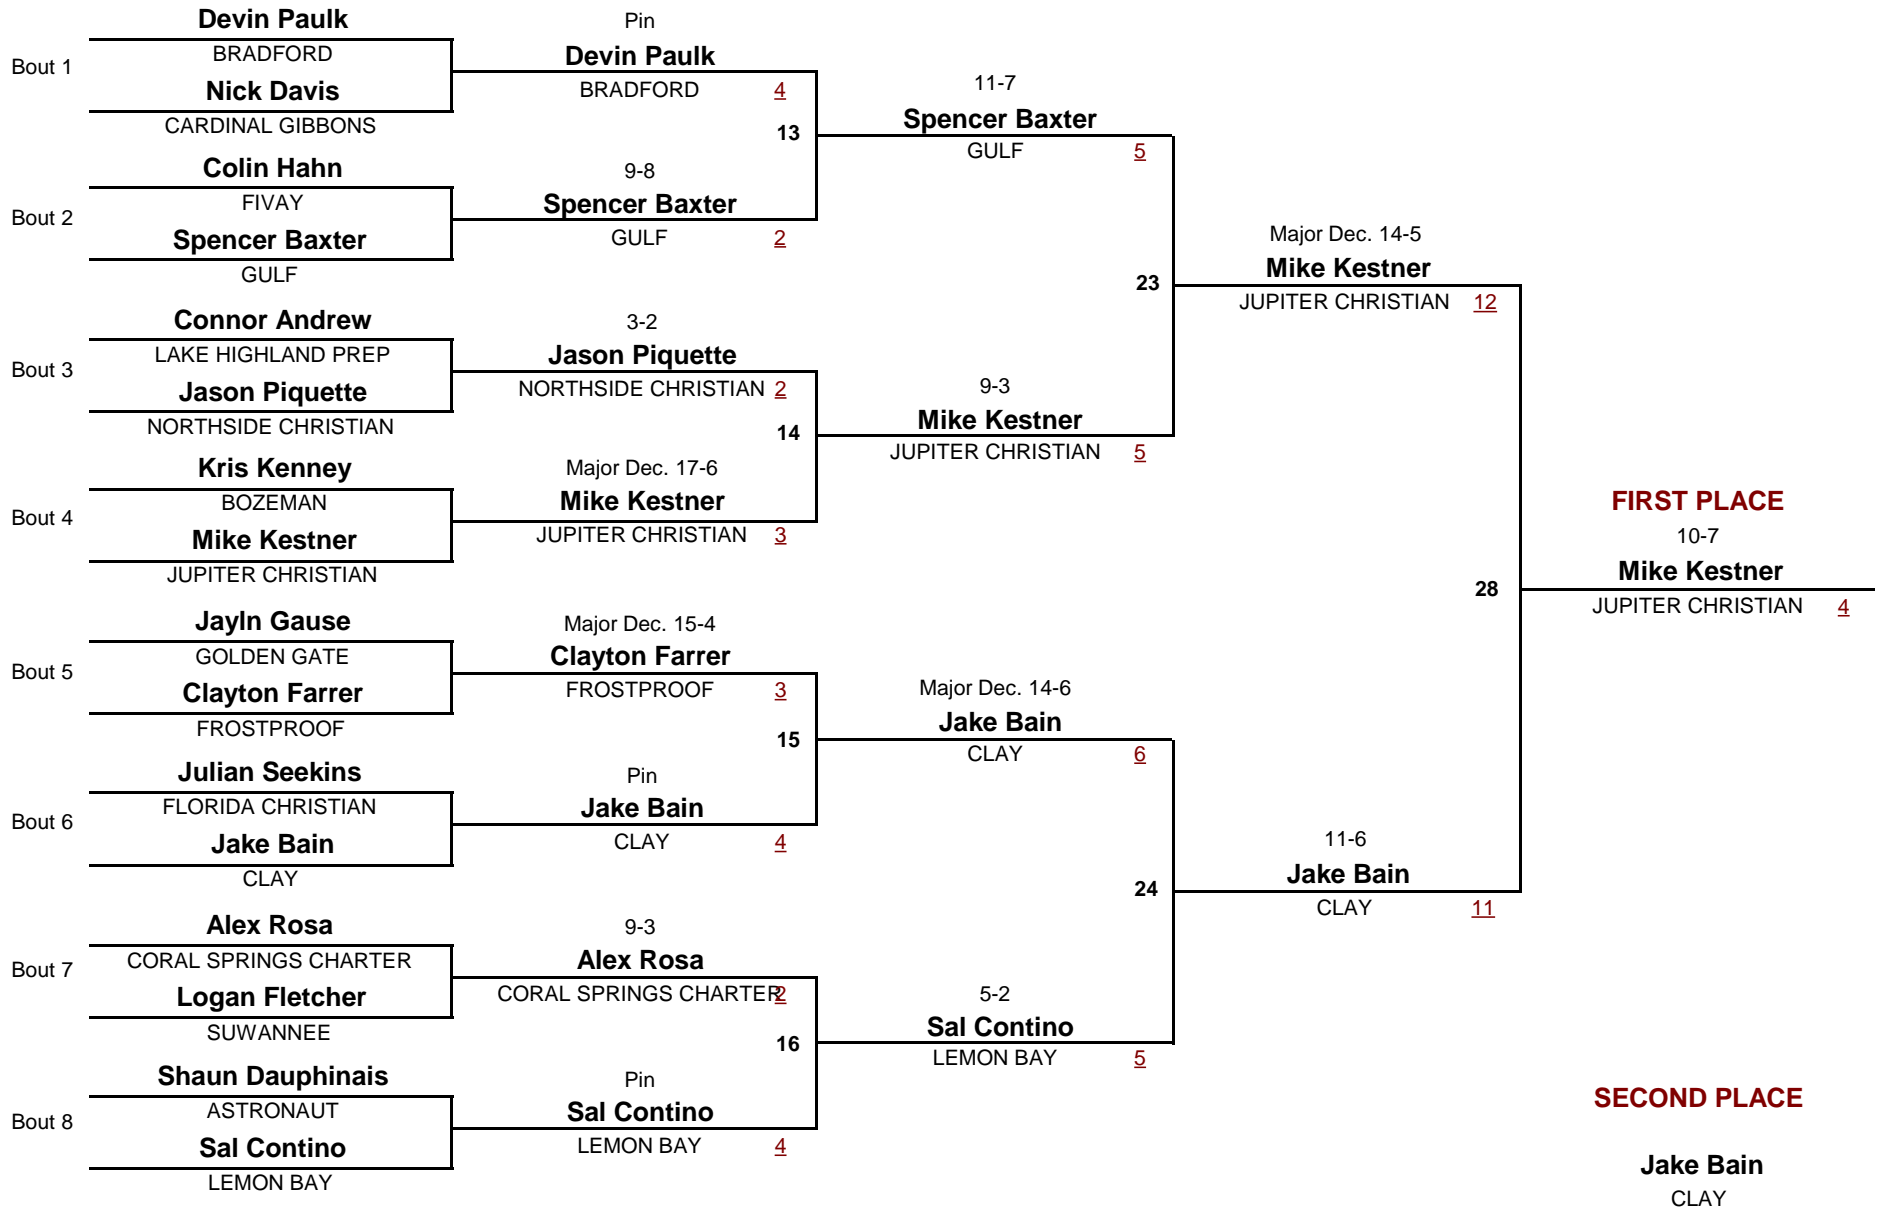

CLASS 1A

160

2012 CLASS 1A STATE CHAMPIONSHIPS

DIVISION

WEIGHT

1

Championship Rounds

CLASS 1A