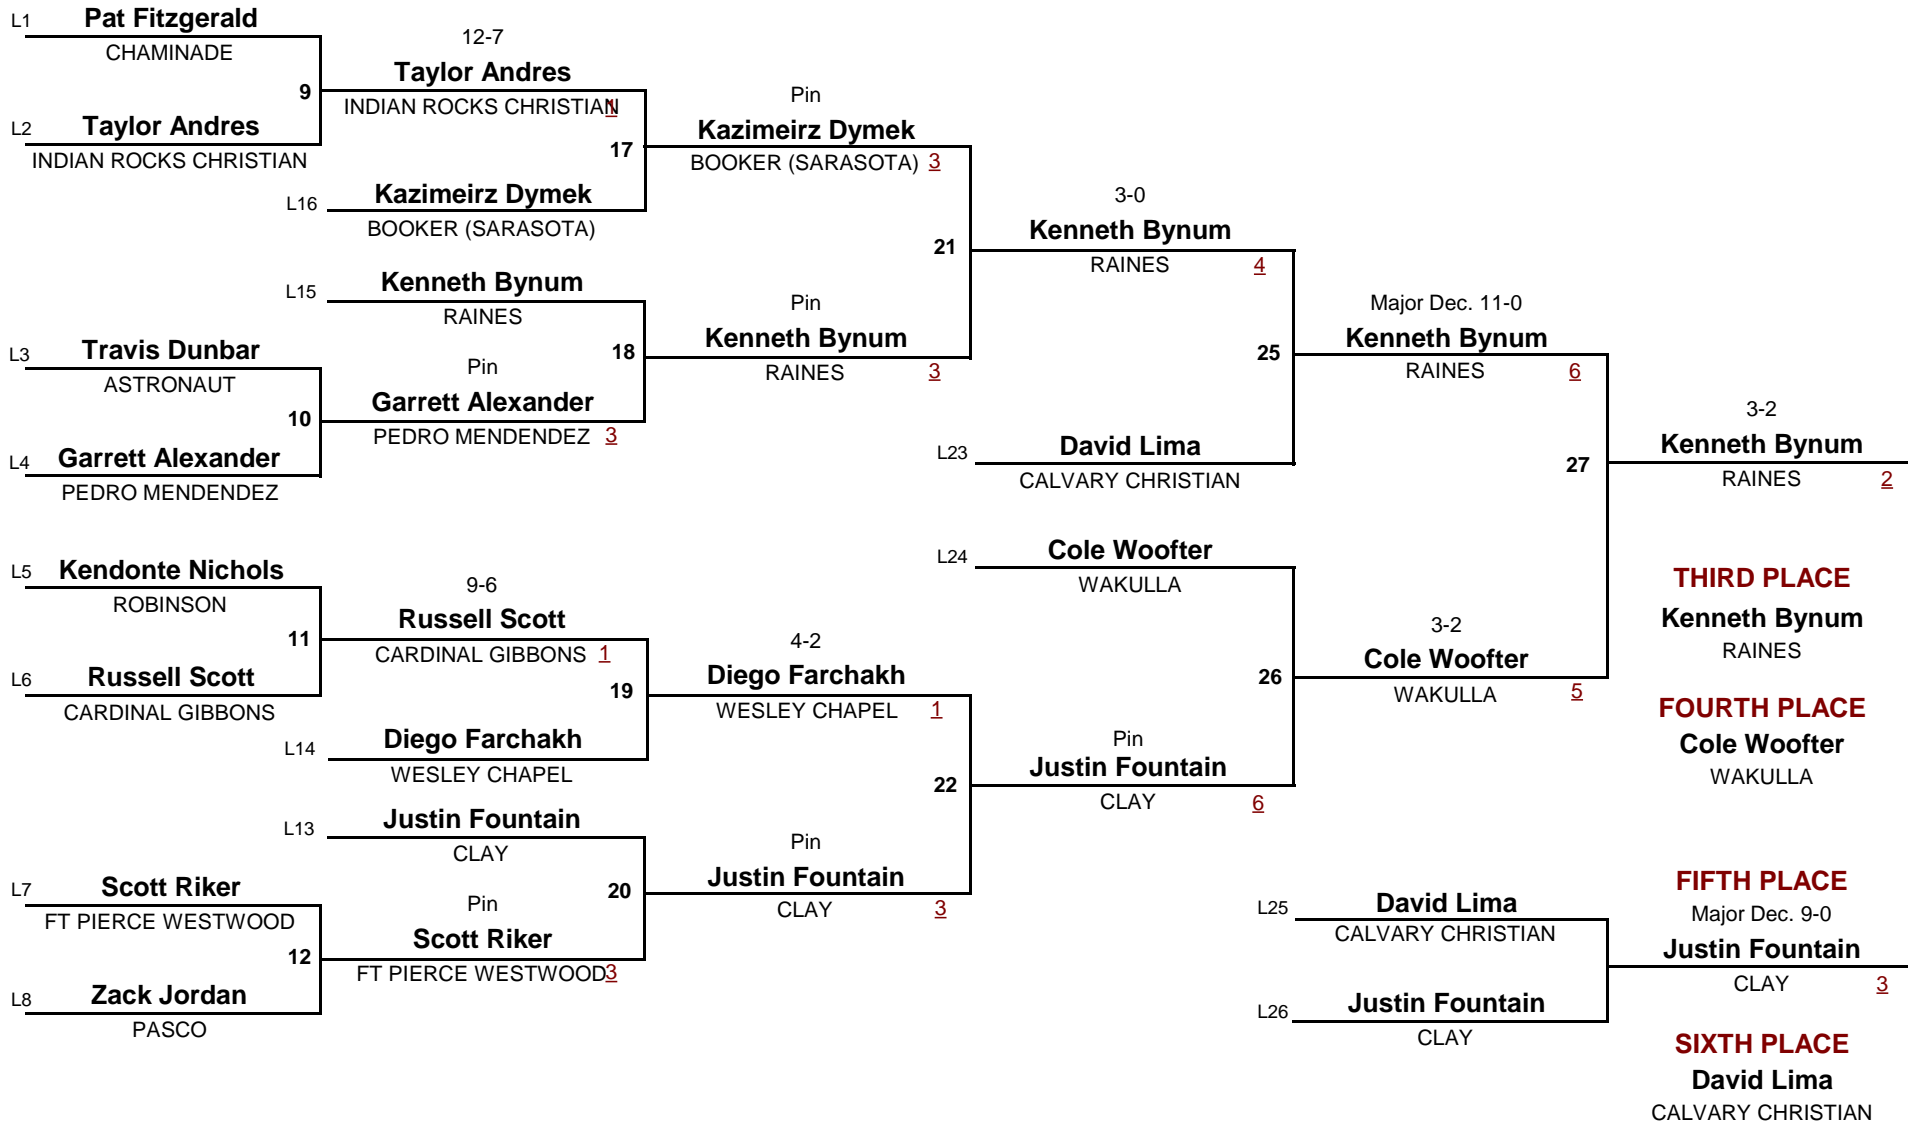

CLASS 1A

DIVISION

220

WEIGHT

2012 CLASS 1A STATE CHAMPIONSHIPS

Consolation Rounds