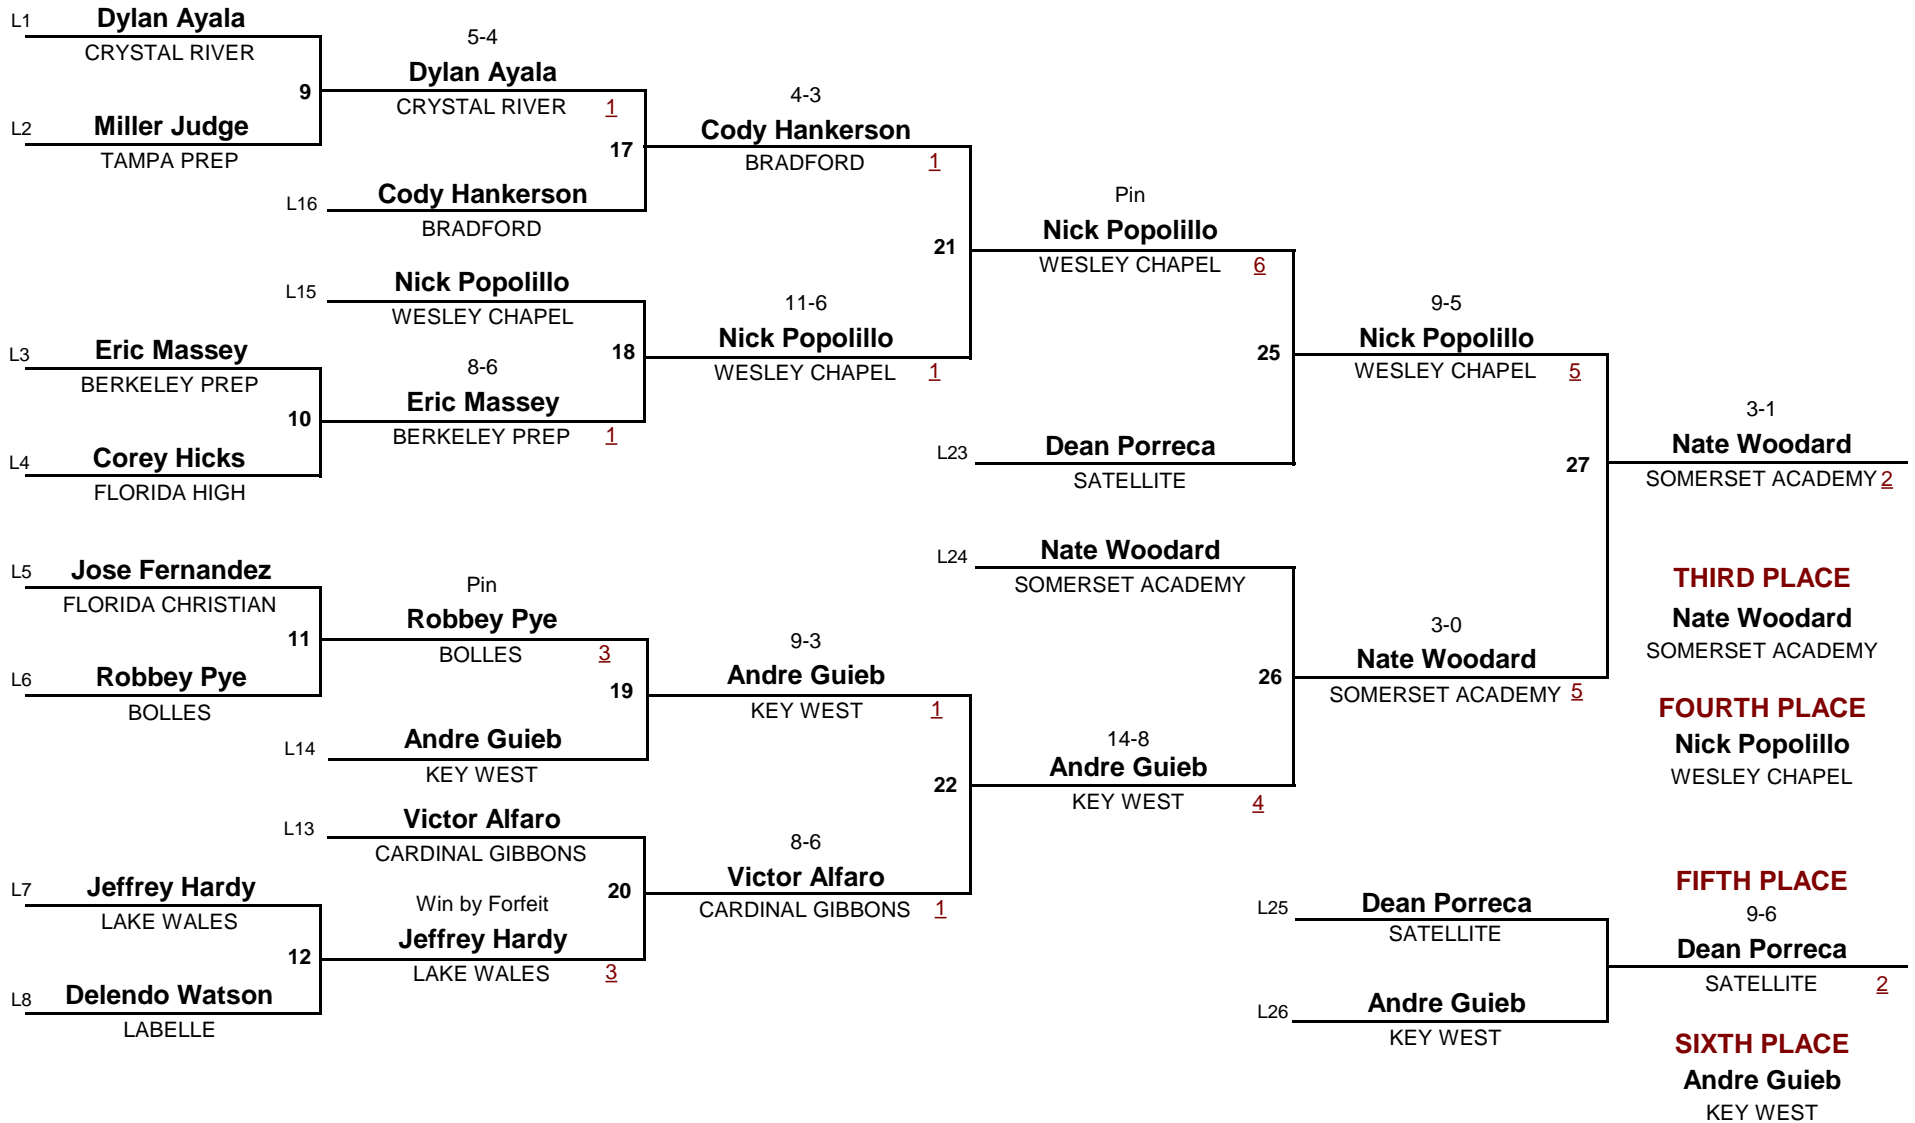

1

Championship Rounds

CLASS 1A

DIVISION

152

WEIGHT

2012 CLASS 1A STATE CHAMPIONSHIPS

Consolation Rounds