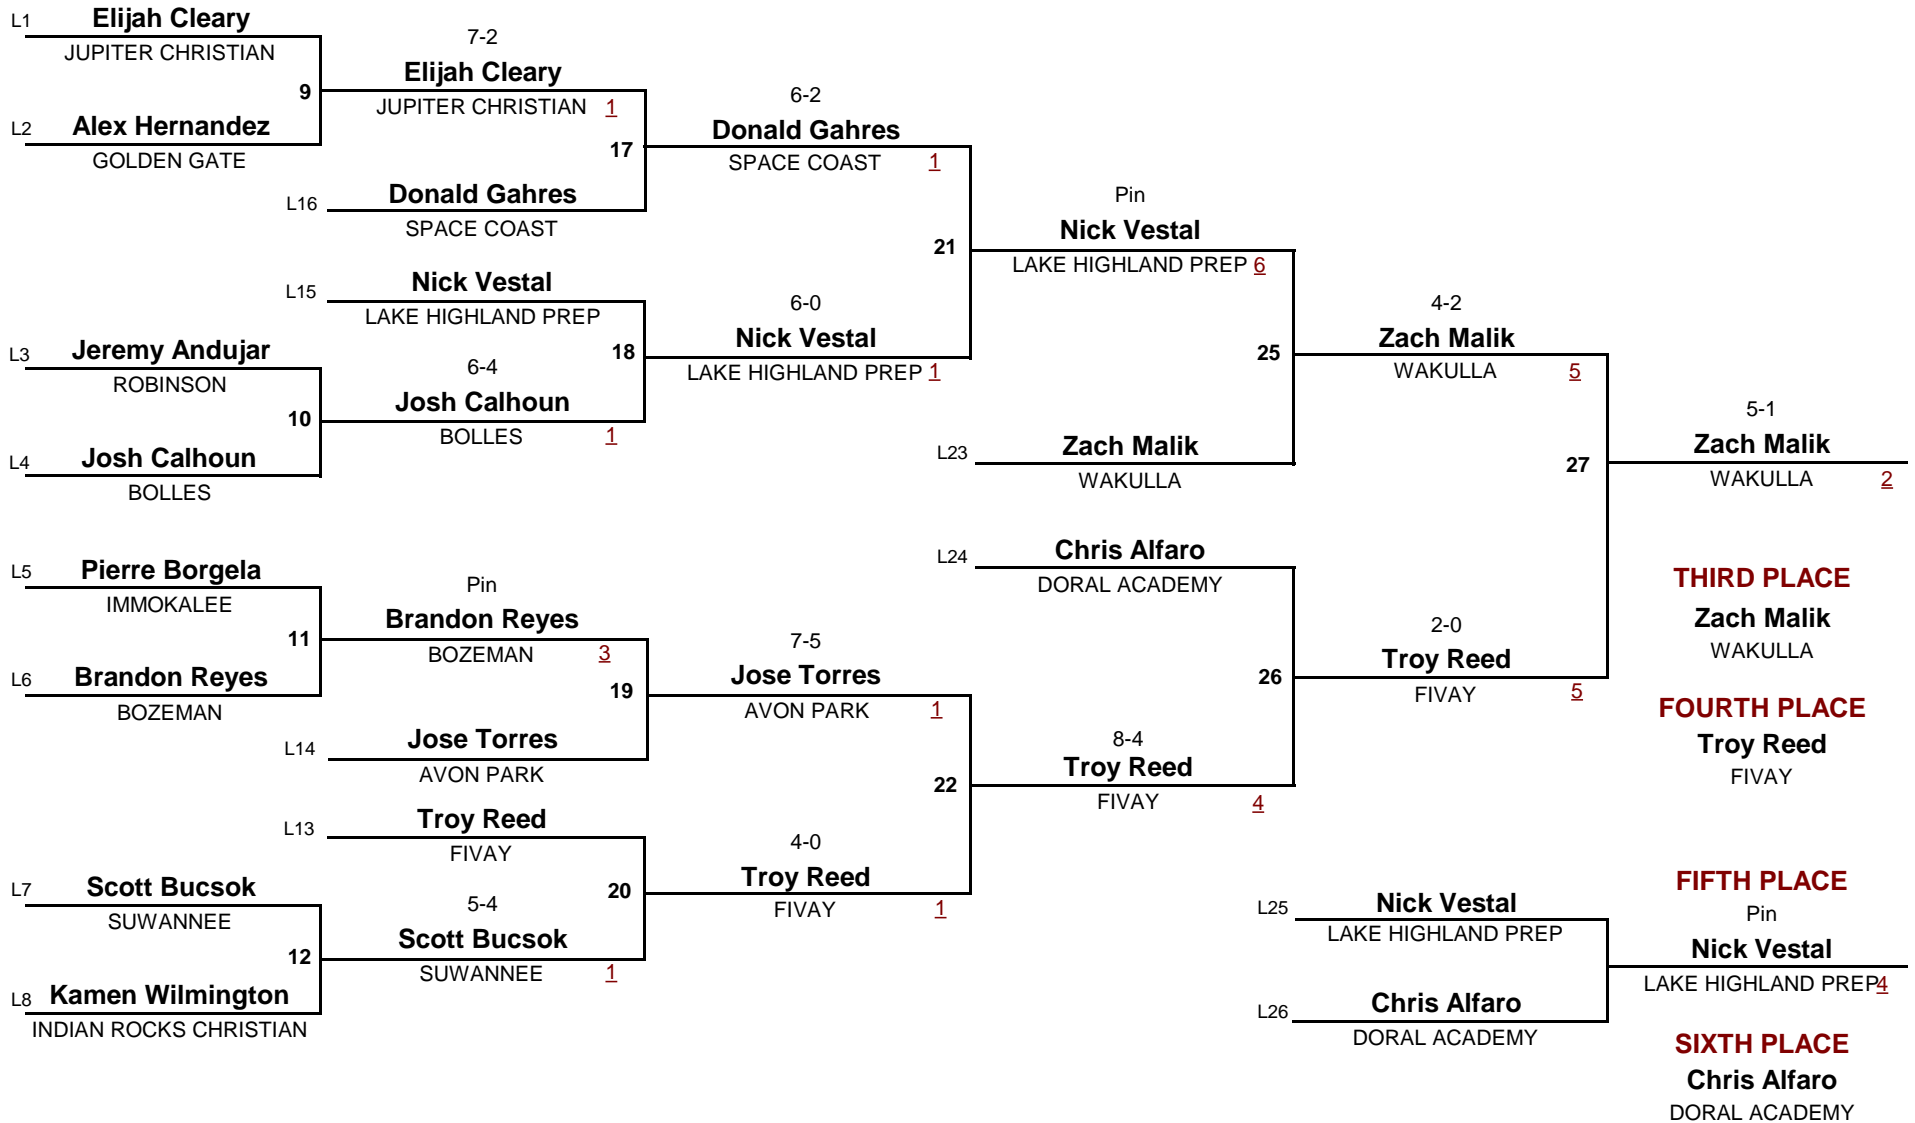

CLASS 1A

DIVISION

113

WEIGHT

2012 CLASS 1A STATE CHAMPIONSHIPS

Consolation Rounds