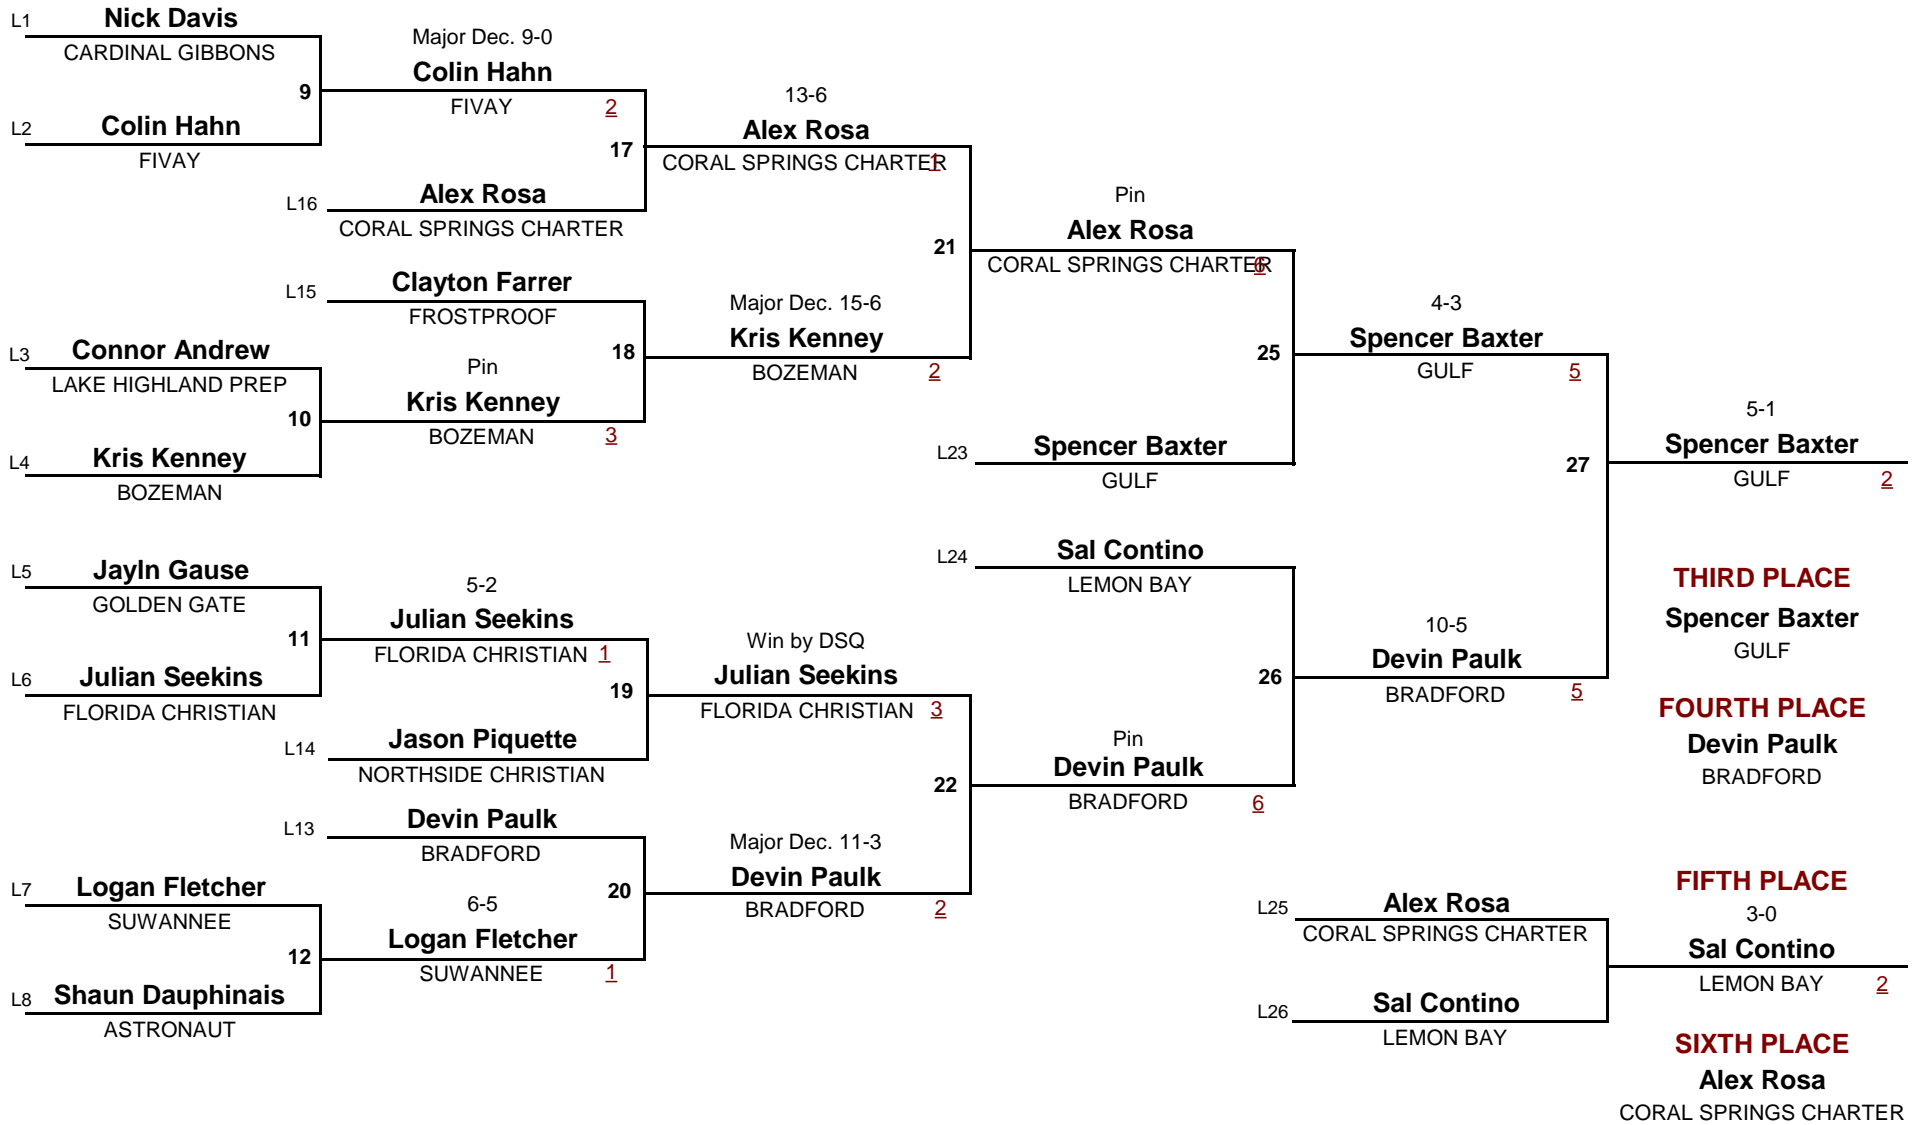

CLASS 1A

DIVISION

160

WEIGHT

2012 CLASS 1A STATE CHAMPIONSHIPS

Consolation Rounds