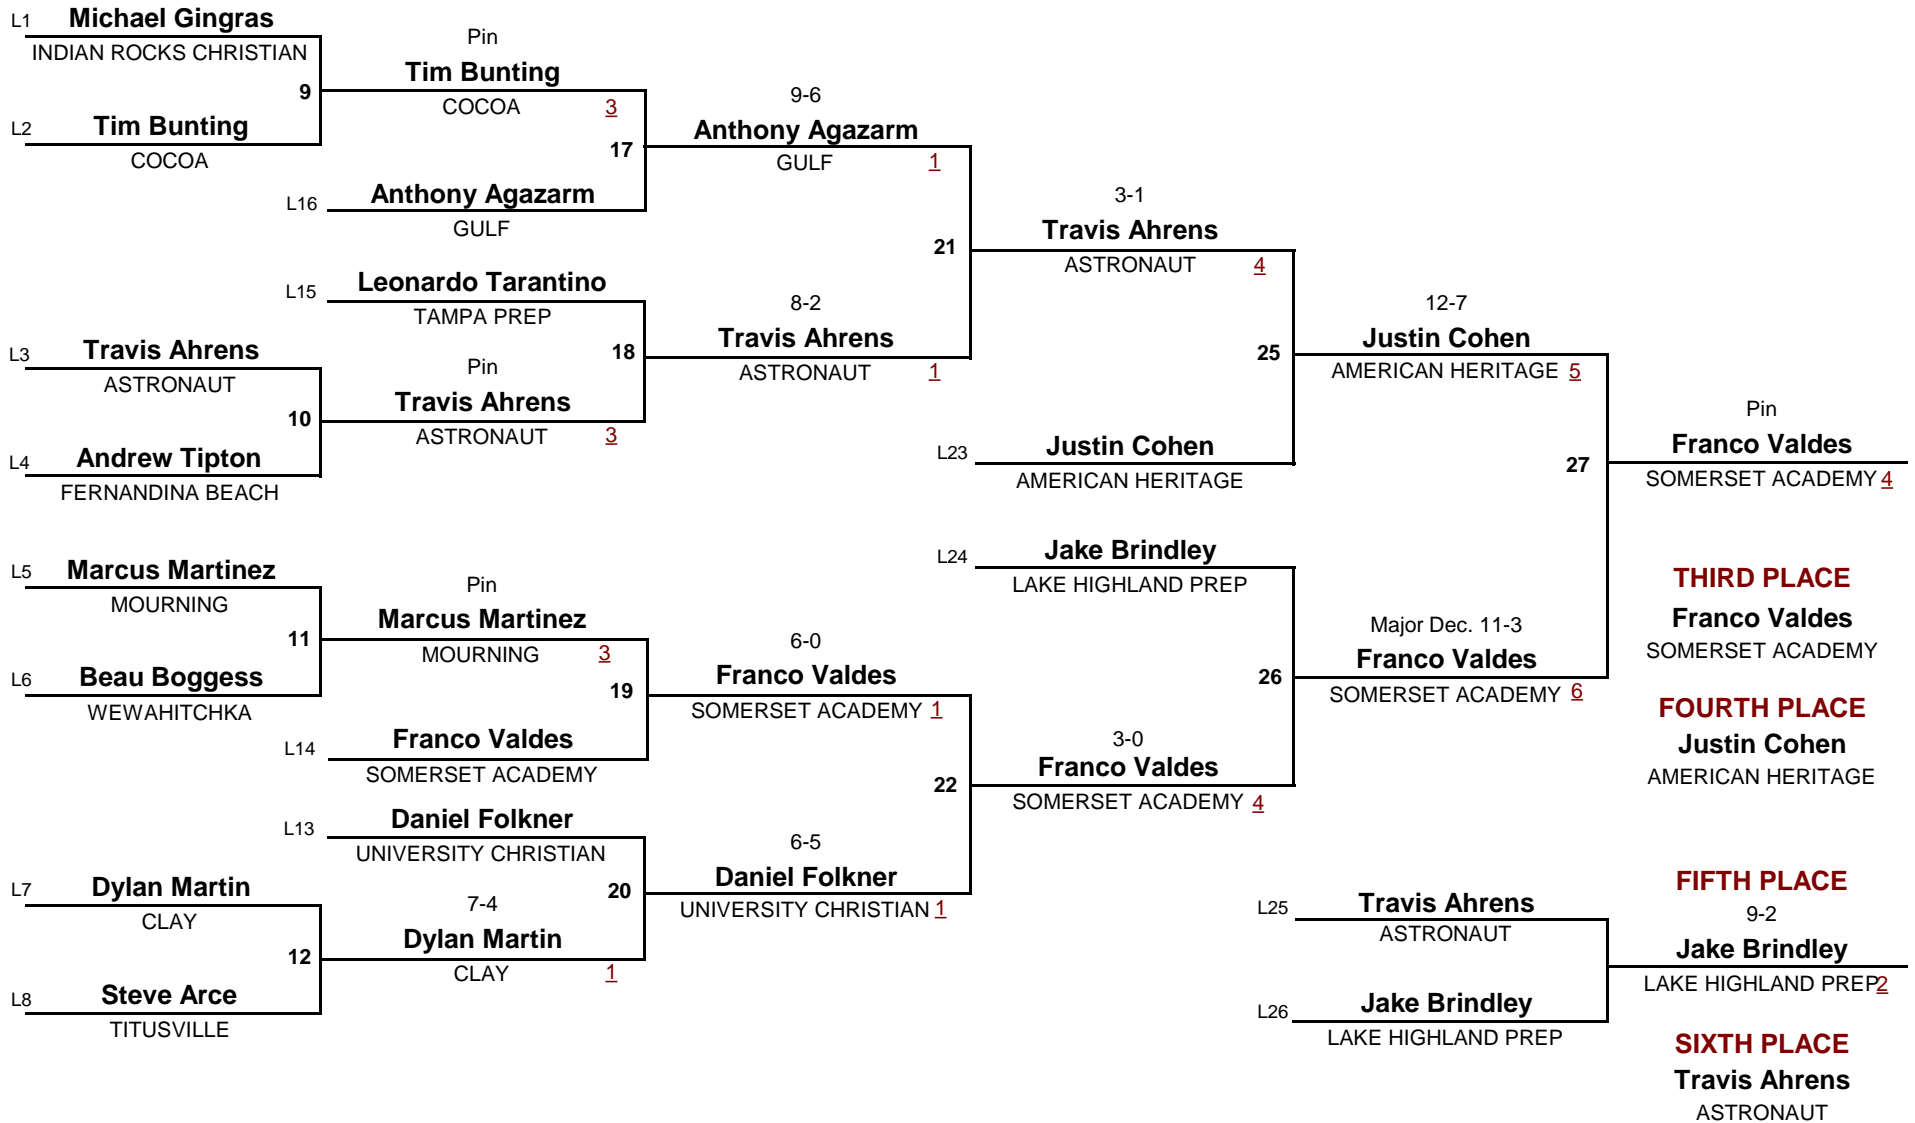

CLASS 1A

DIVISION

106

WEIGHT

2012 CLASS 1A STATE CHAMPIONSHIPS

Consolation Rounds