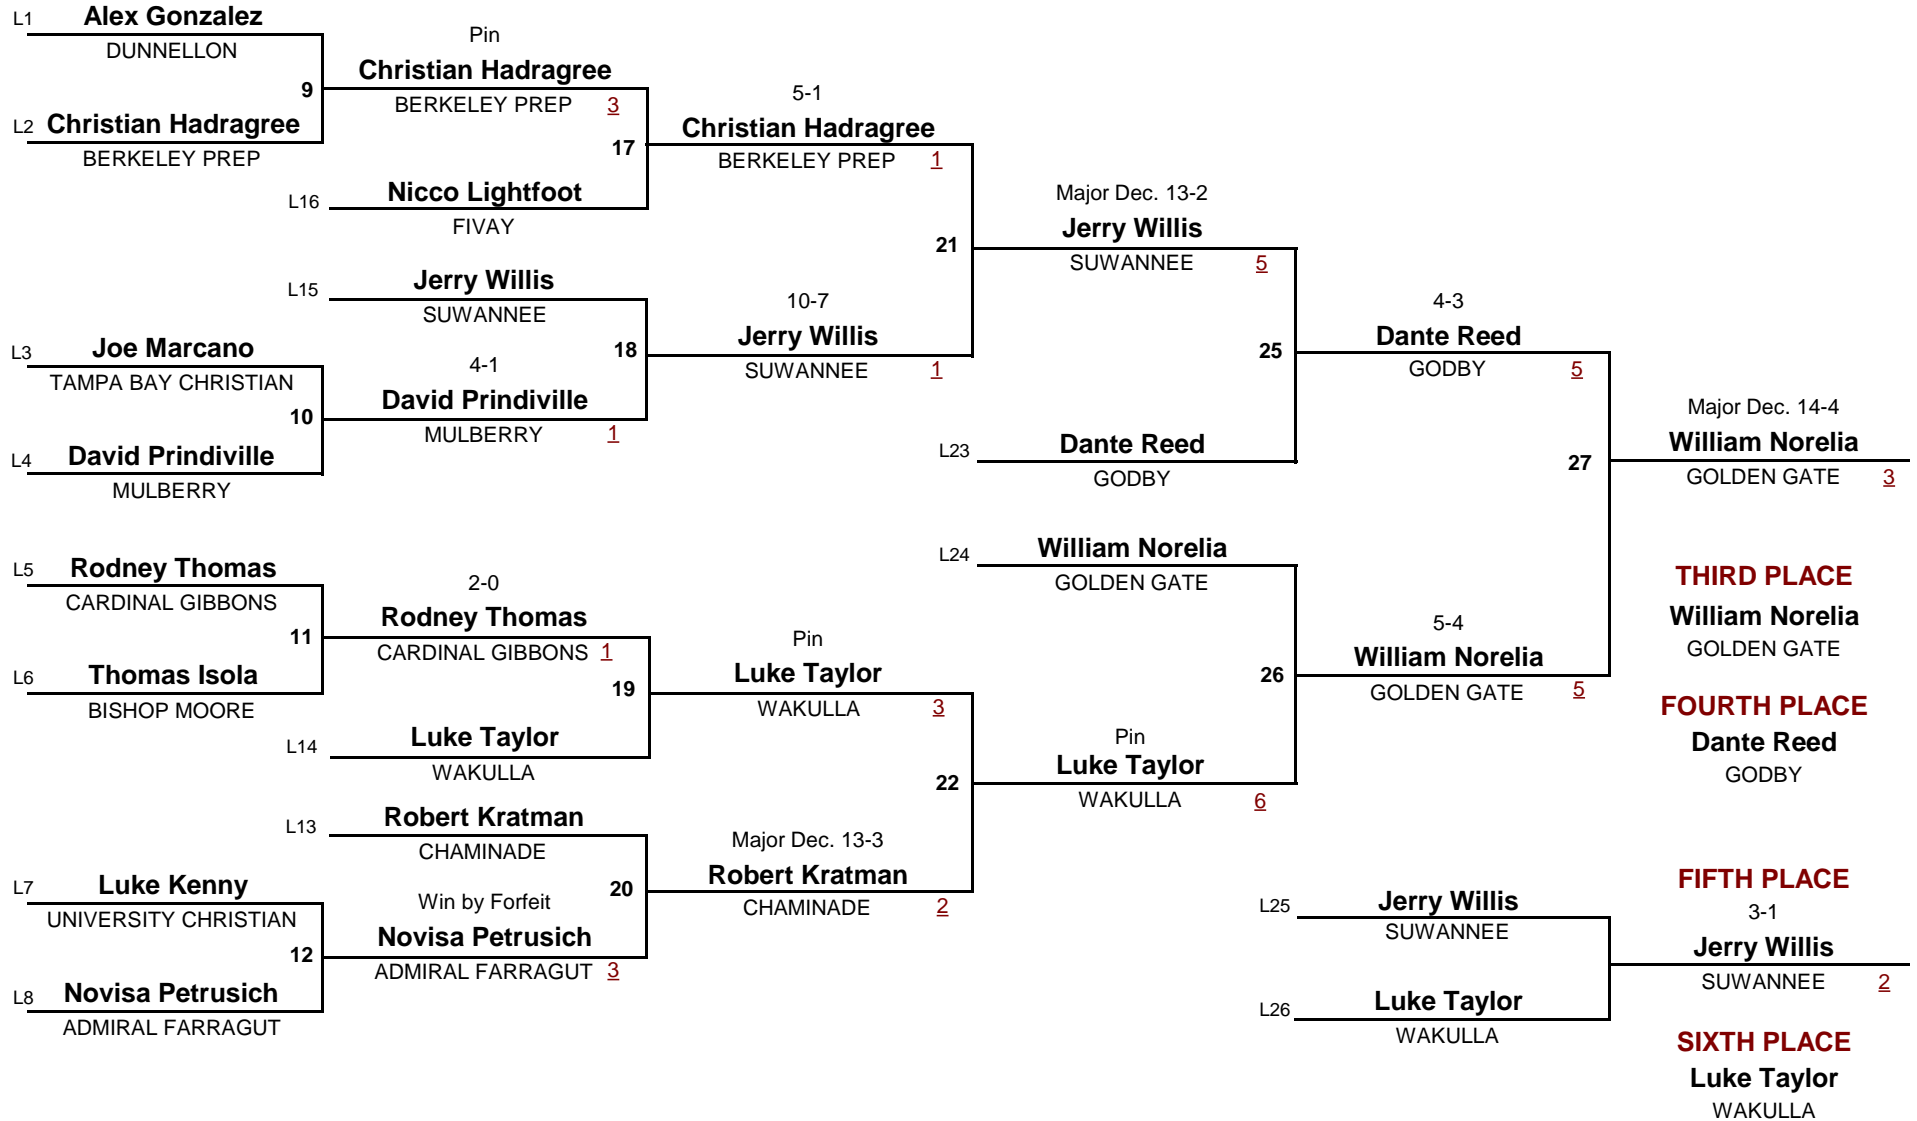

Championship Rounds

CLASS 1A

DIVISION

182

WEIGHT

2012 CLASS 1A STATE CHAMPIONSHIPS

Consolation Rounds

CLASS 1A