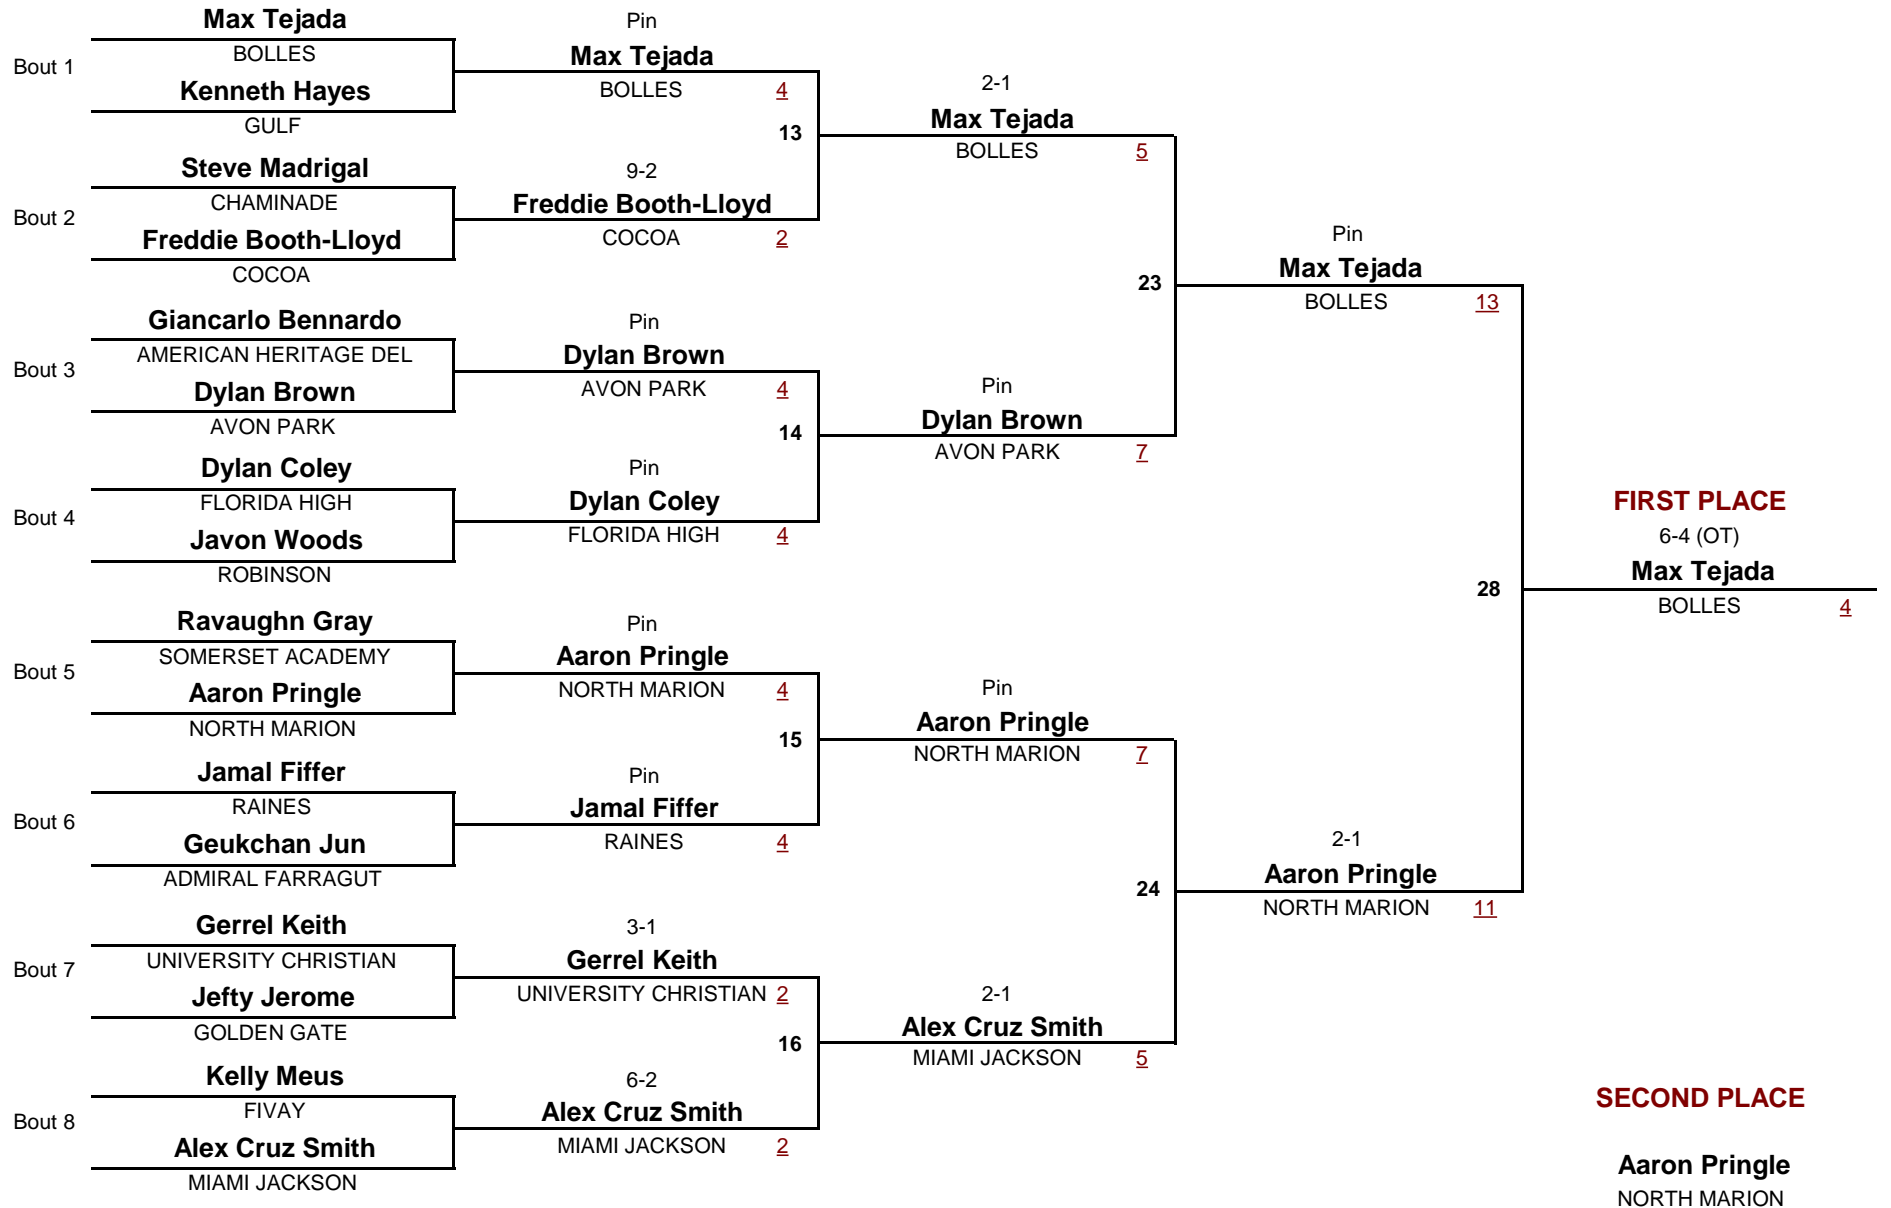

Consolation Rounds

CLASS 1A

285

2012 CLASS 1A STATE CHAMPIONSHIPS

DIVISION

WEIGHT

1

Championship Rounds