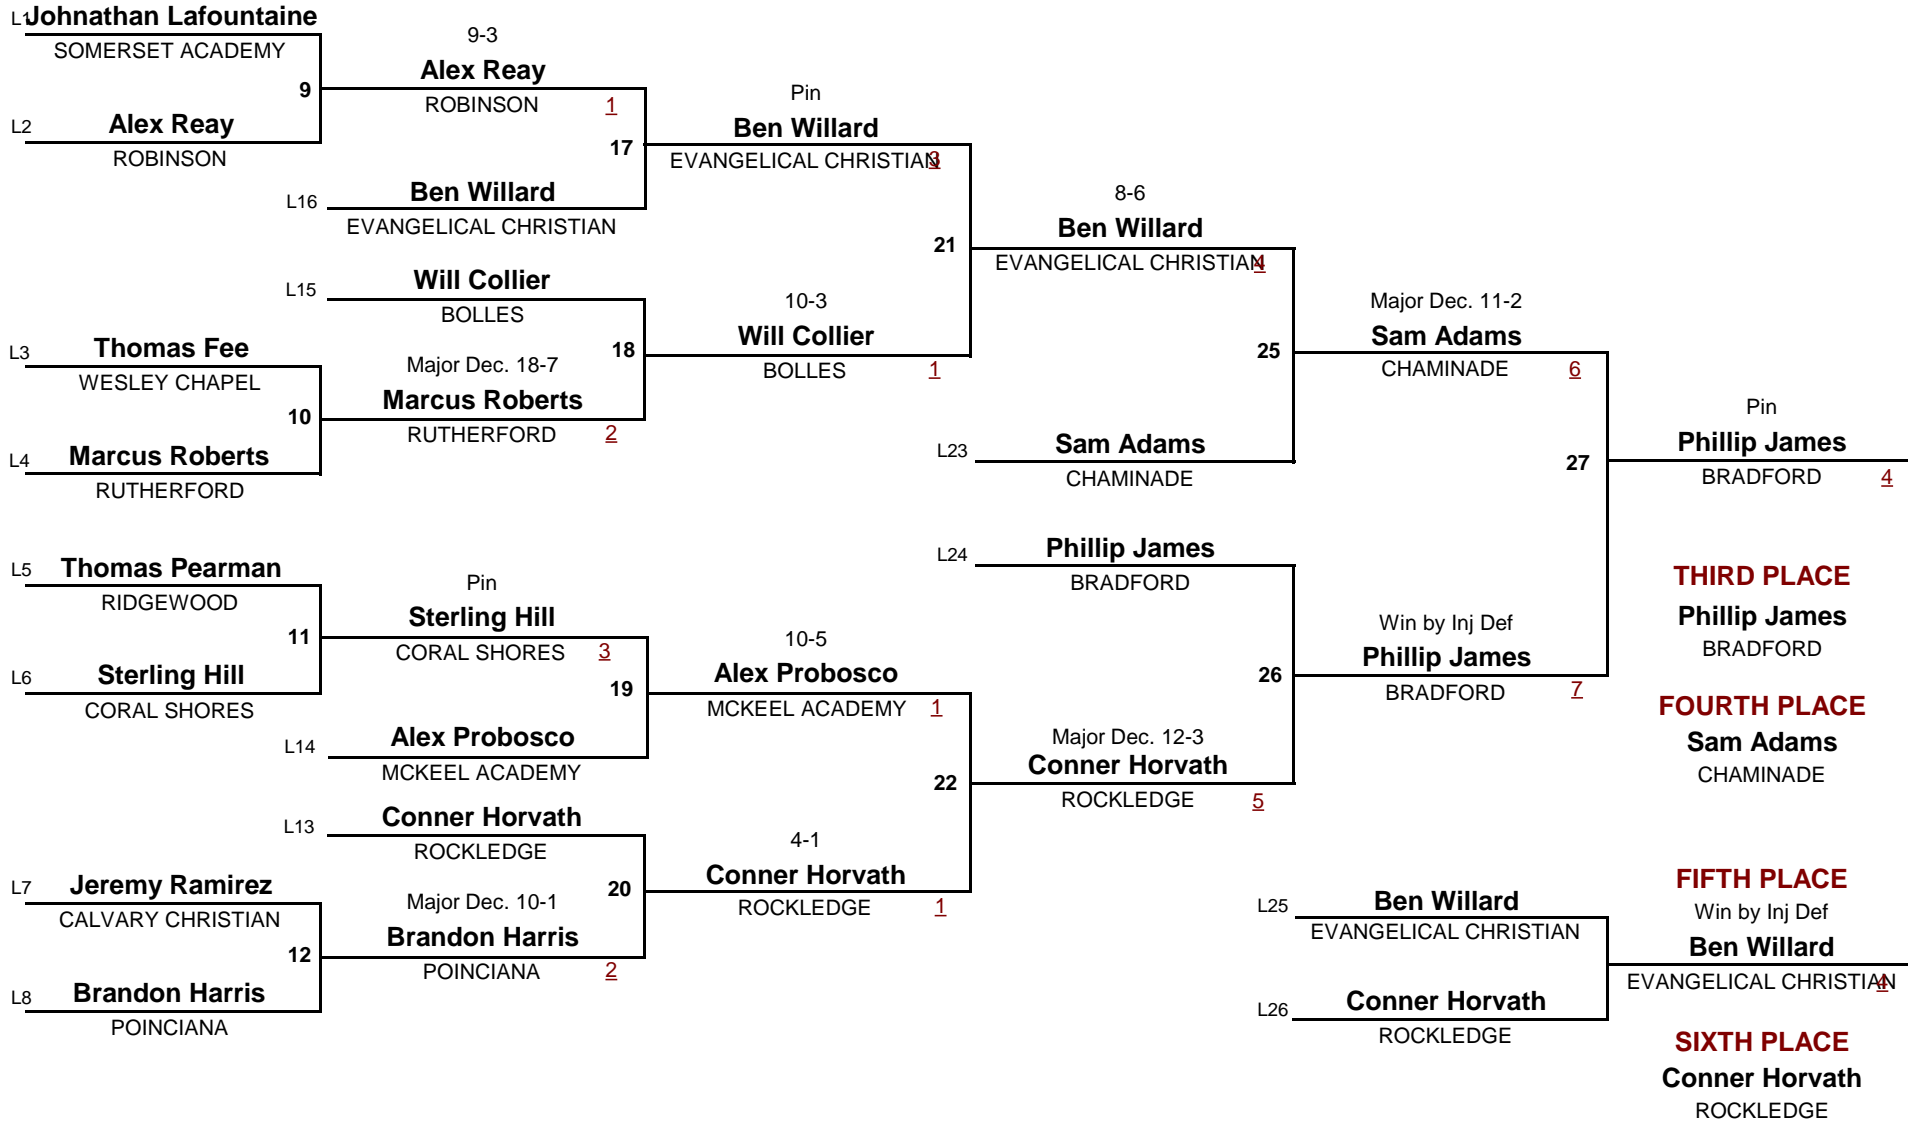

CLASS 1A

DIVISION

195

WEIGHT

2012 CLASS 1A STATE CHAMPIONSHIPS

Consolation Rounds