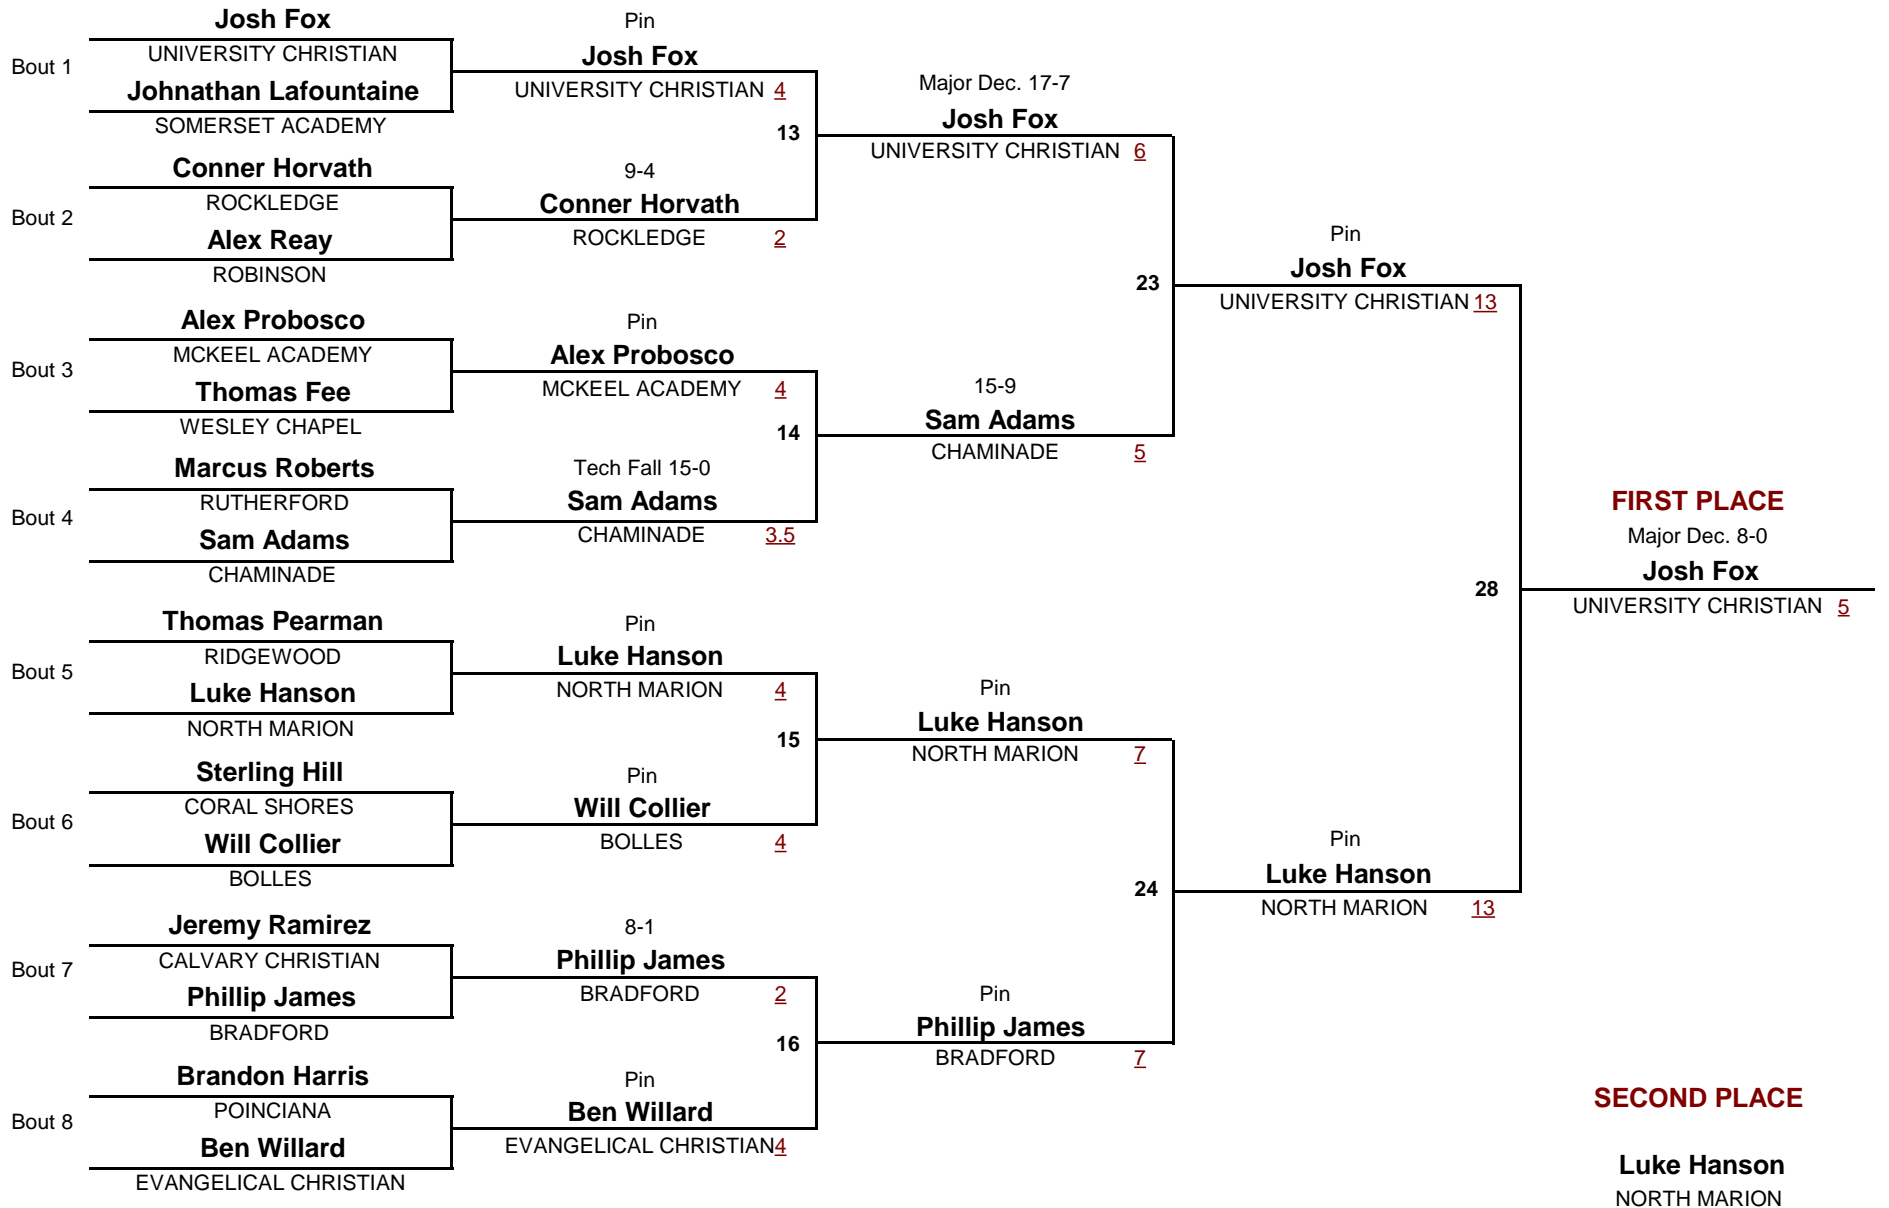

195

2012 CLASS 1A STATE CHAMPIONSHIPS

DIVISION

WEIGHT

1

Championship Rounds

CLASS 1A

DIVISION