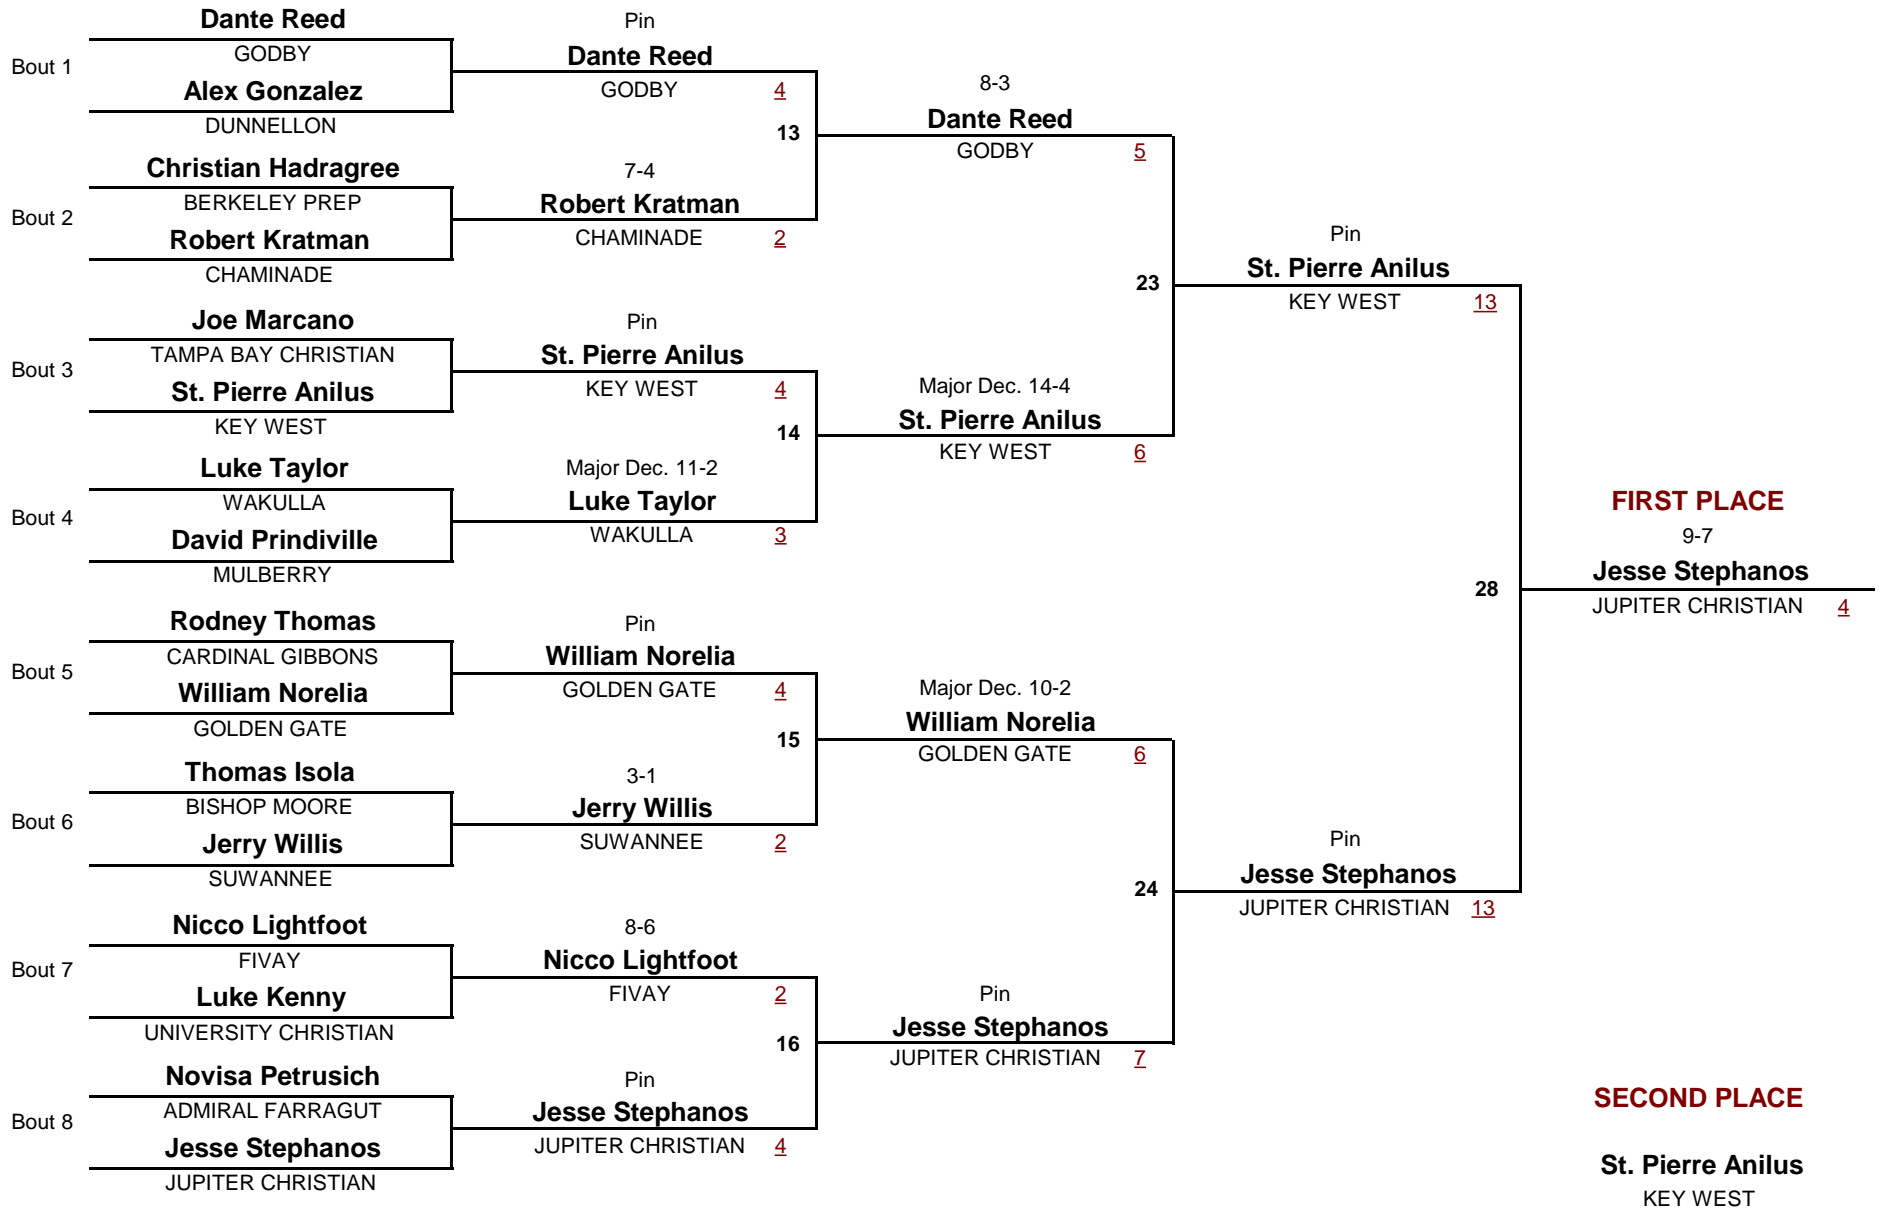

CLASS 1A

182

2012 CLASS 1A STATE CHAMPIONSHIPS

DIVISION

WEIGHT

1

Championship Rounds