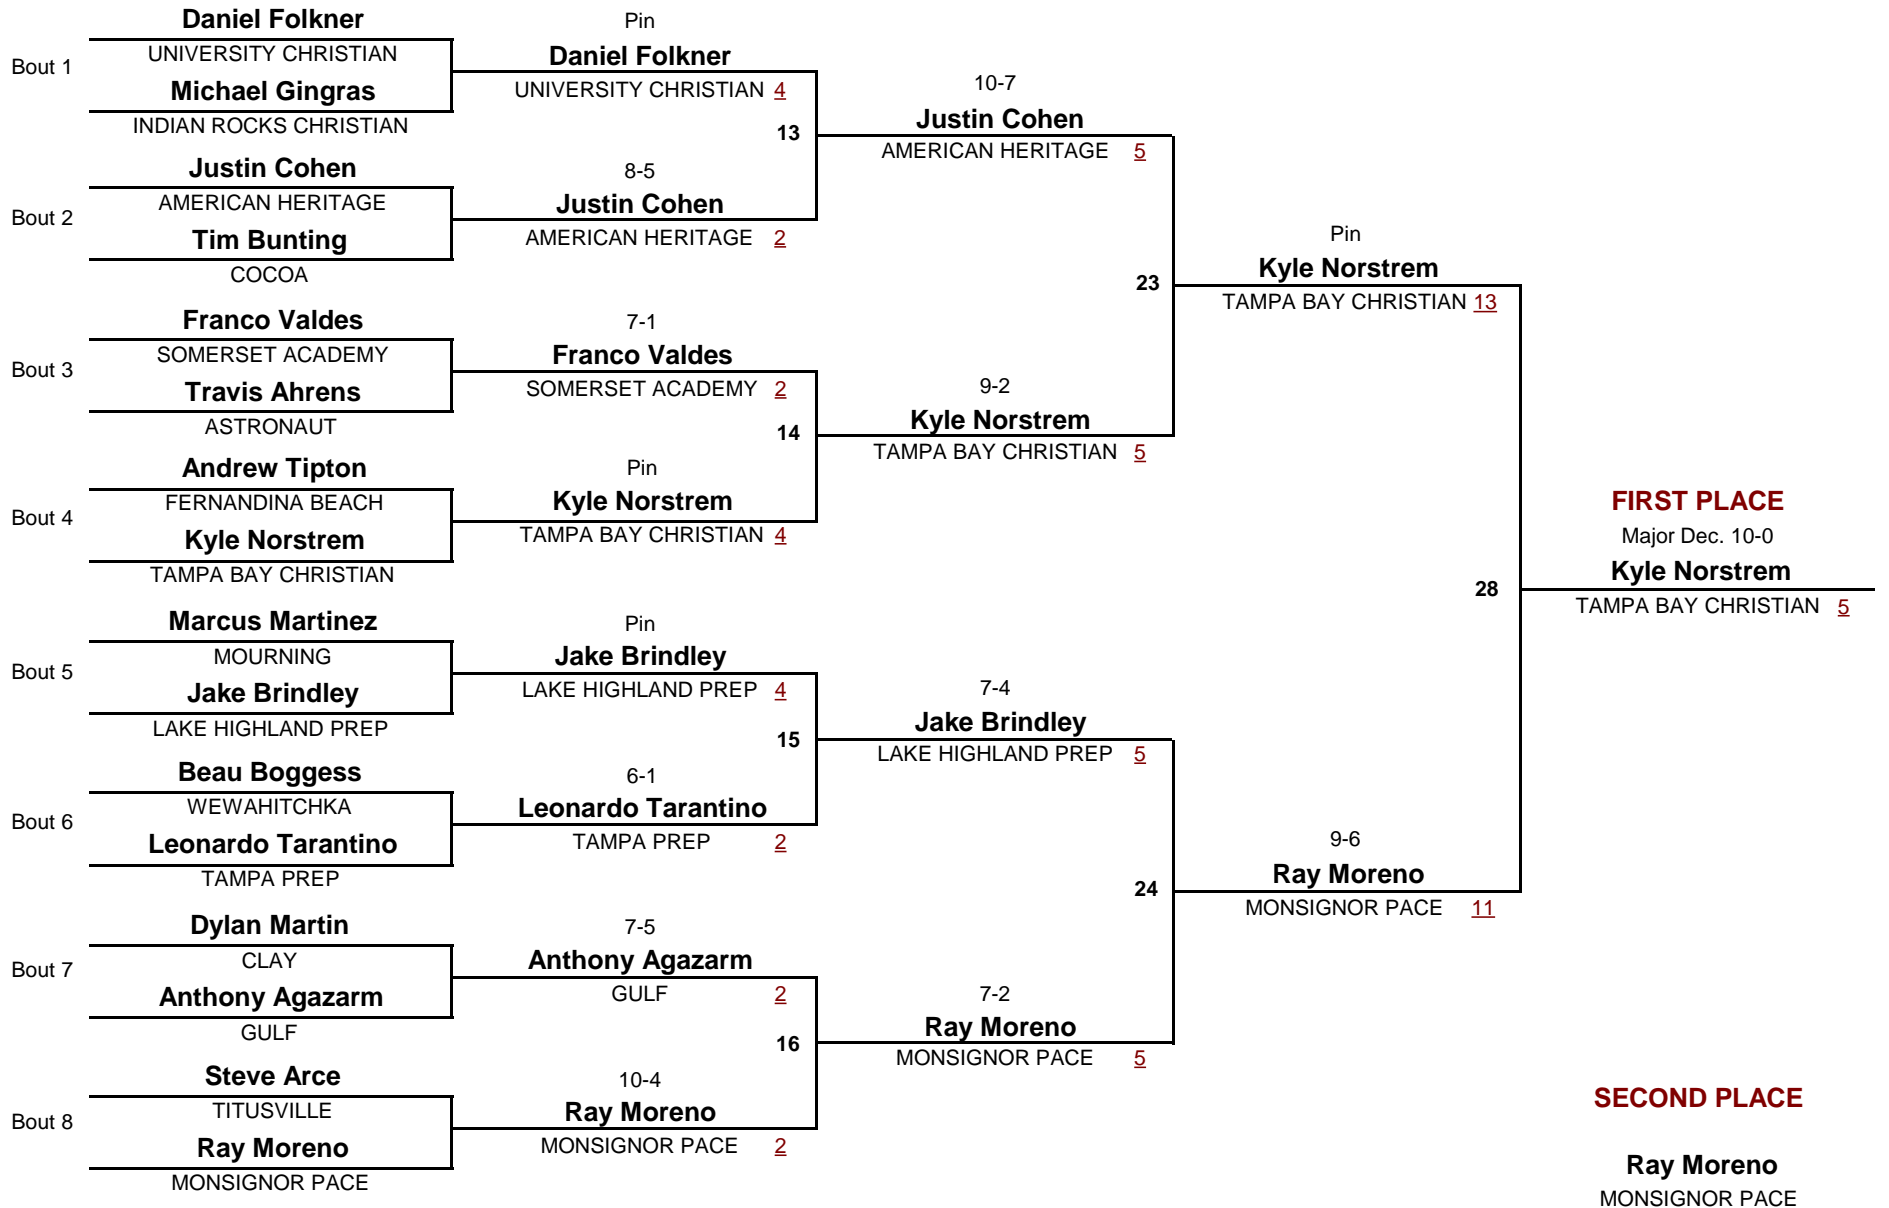

CLASS 1A

106

2012 CLASS 1A STATE CHAMPIONSHIPS

DIVISION

WEIGHT

1

Championship Rounds

CLASS 1A