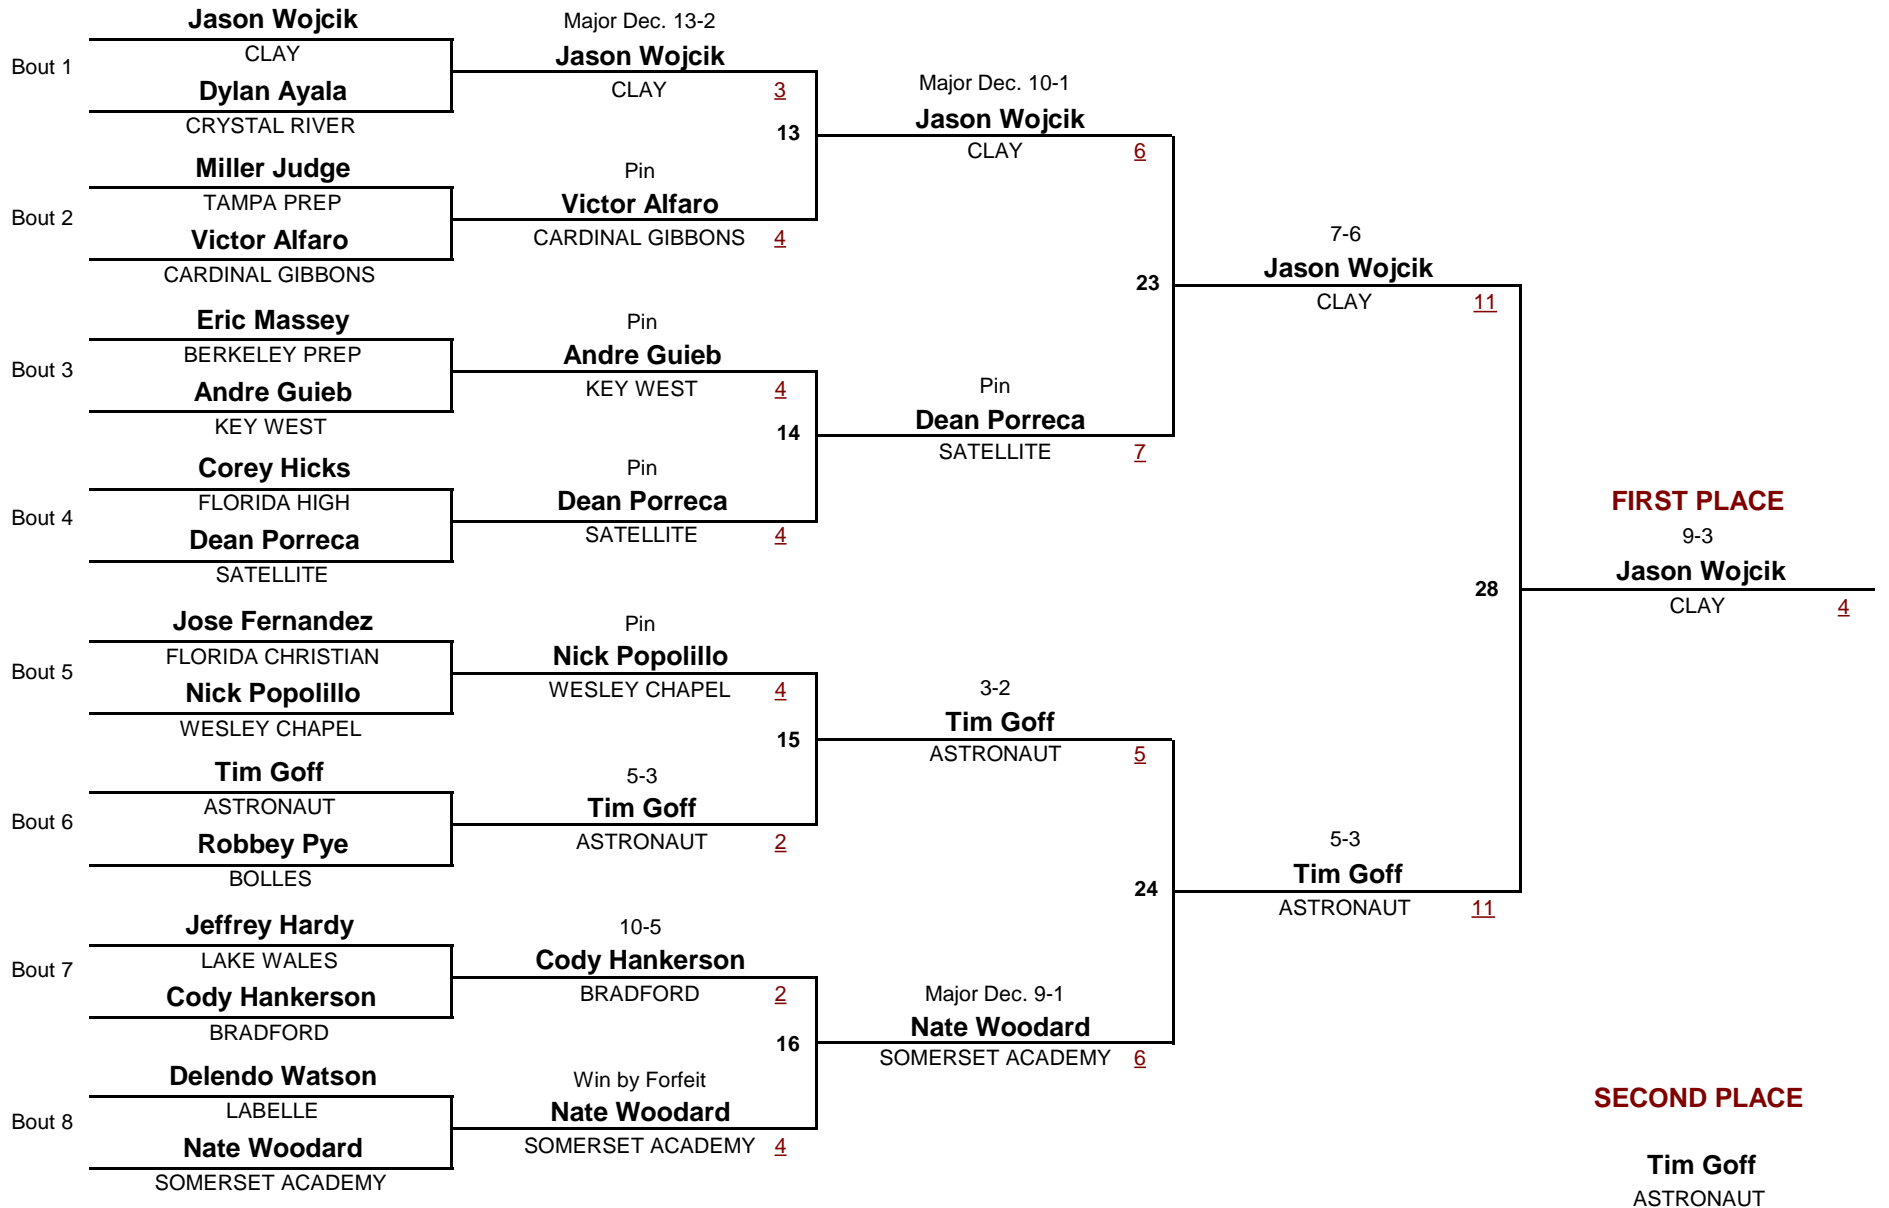

CLASS 1A

152

2012 CLASS 1A STATE CHAMPIONSHIPS

DIVISION

WEIGHT

1

Championship Rounds