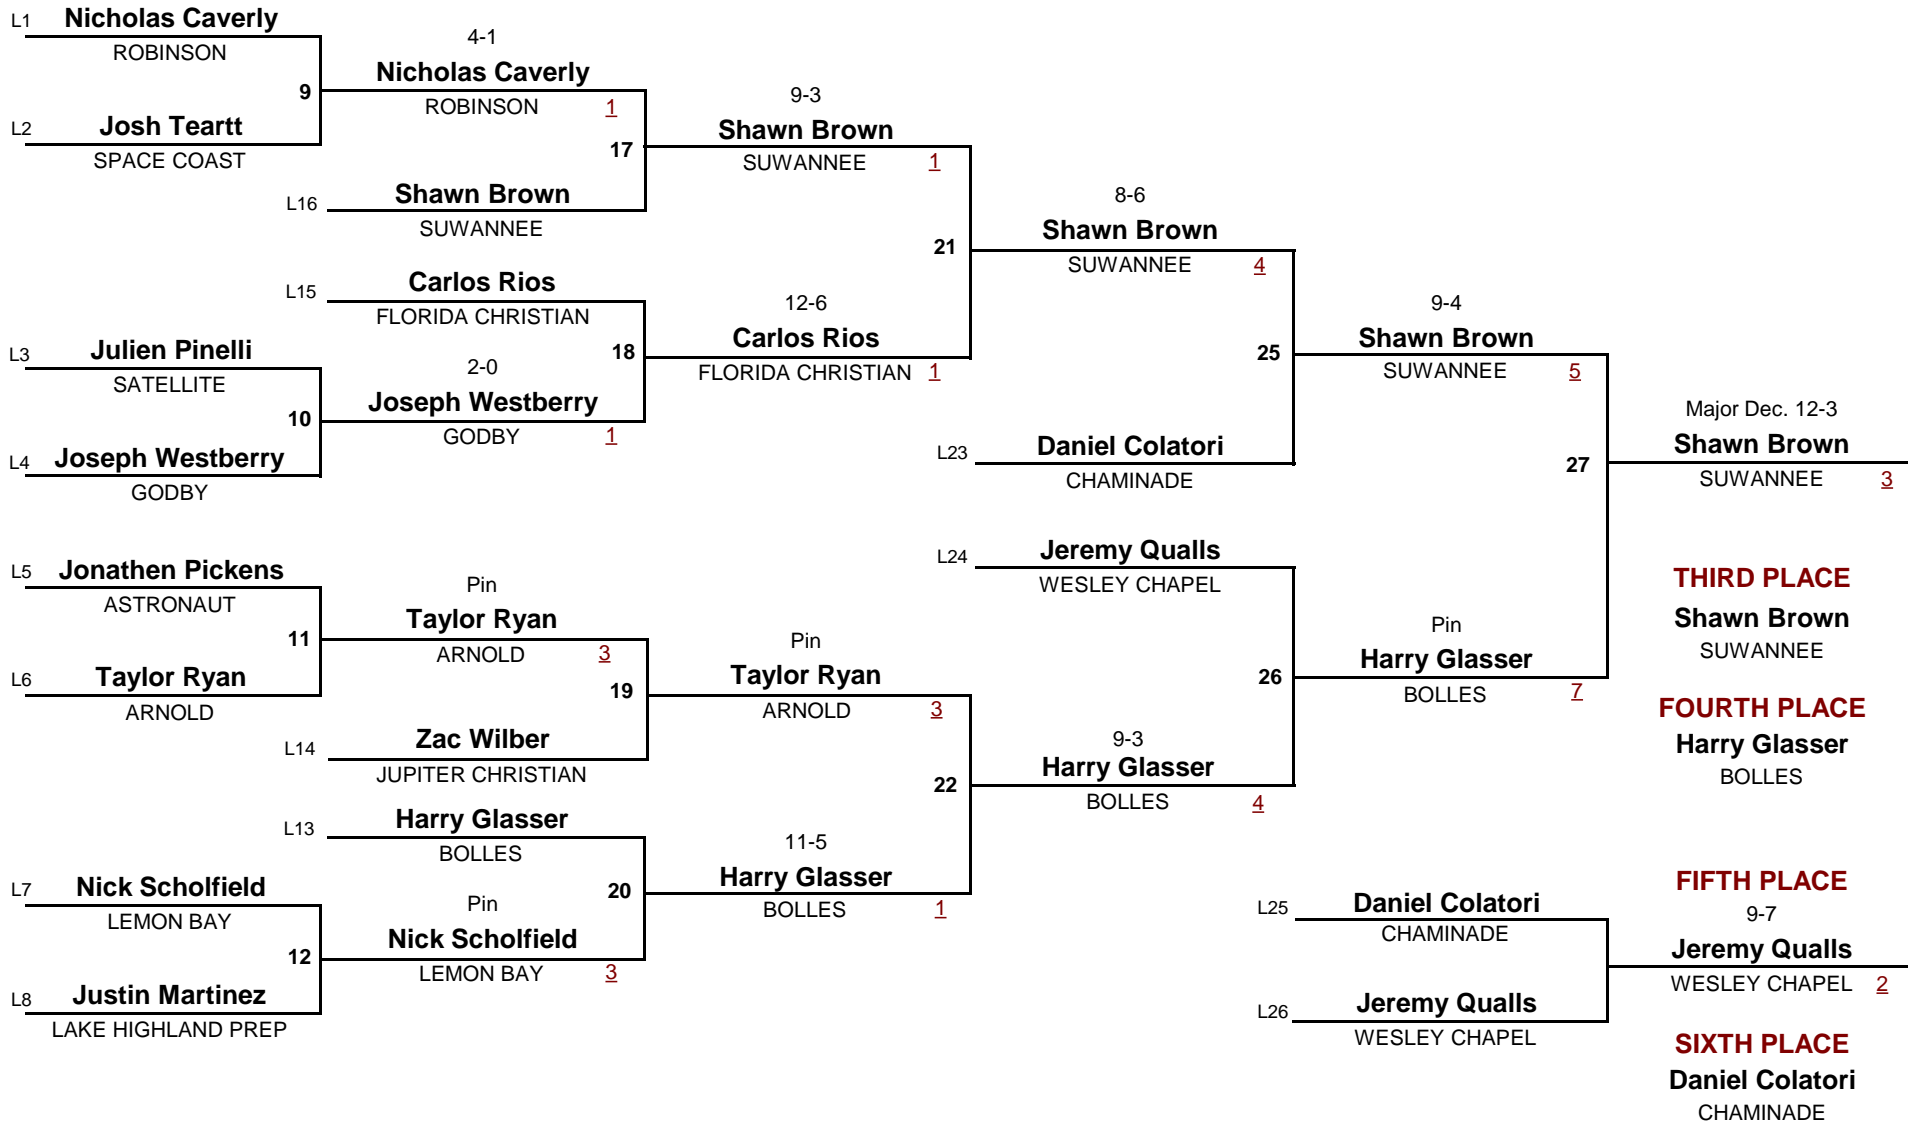

CLASS 1A

DIVISION

145

WEIGHT

2012 CLASS 1A STATE CHAMPIONSHIPS

Consolation Rounds