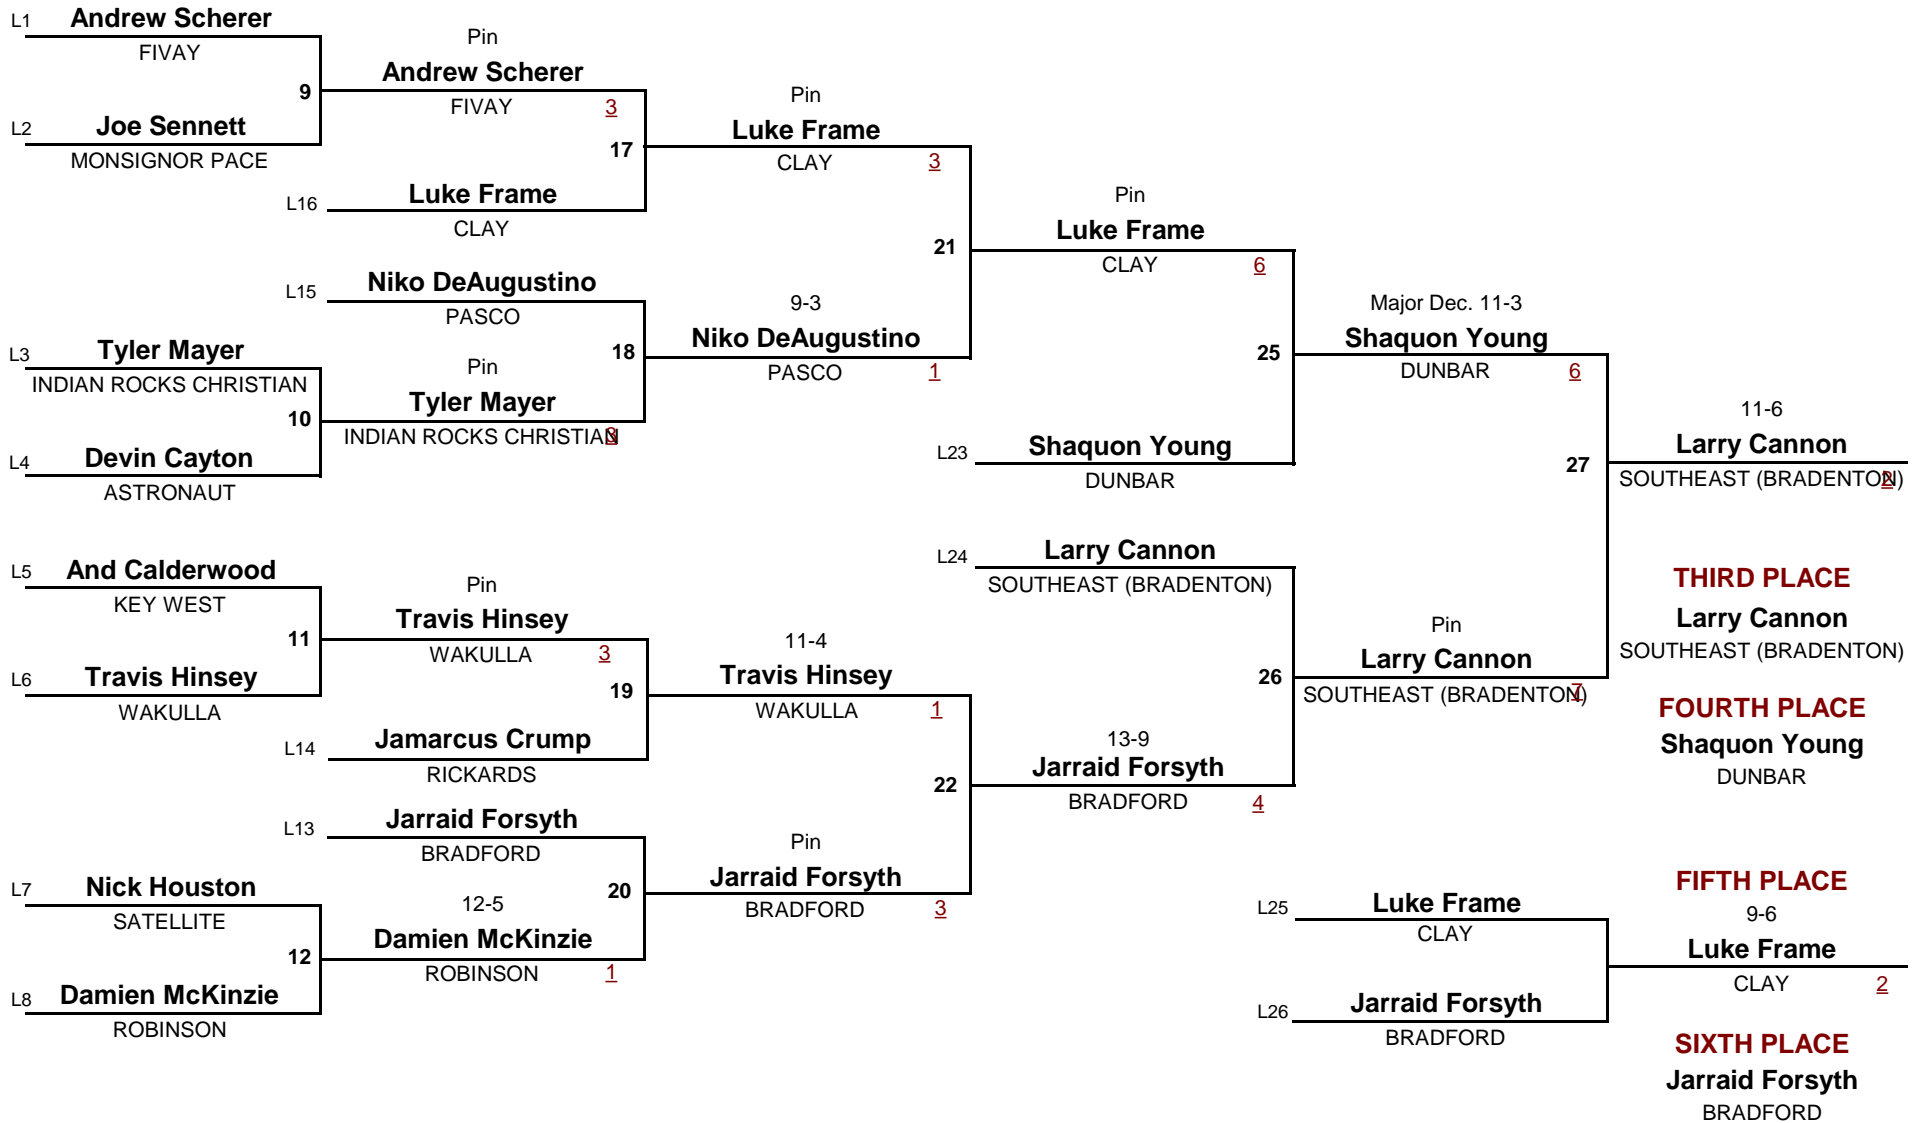

CLASS 1A

DIVISION

138

WEIGHT

2012 CLASS 1A STATE CHAMPIONSHIPS

Consolation Rounds

CLASS 1A

145