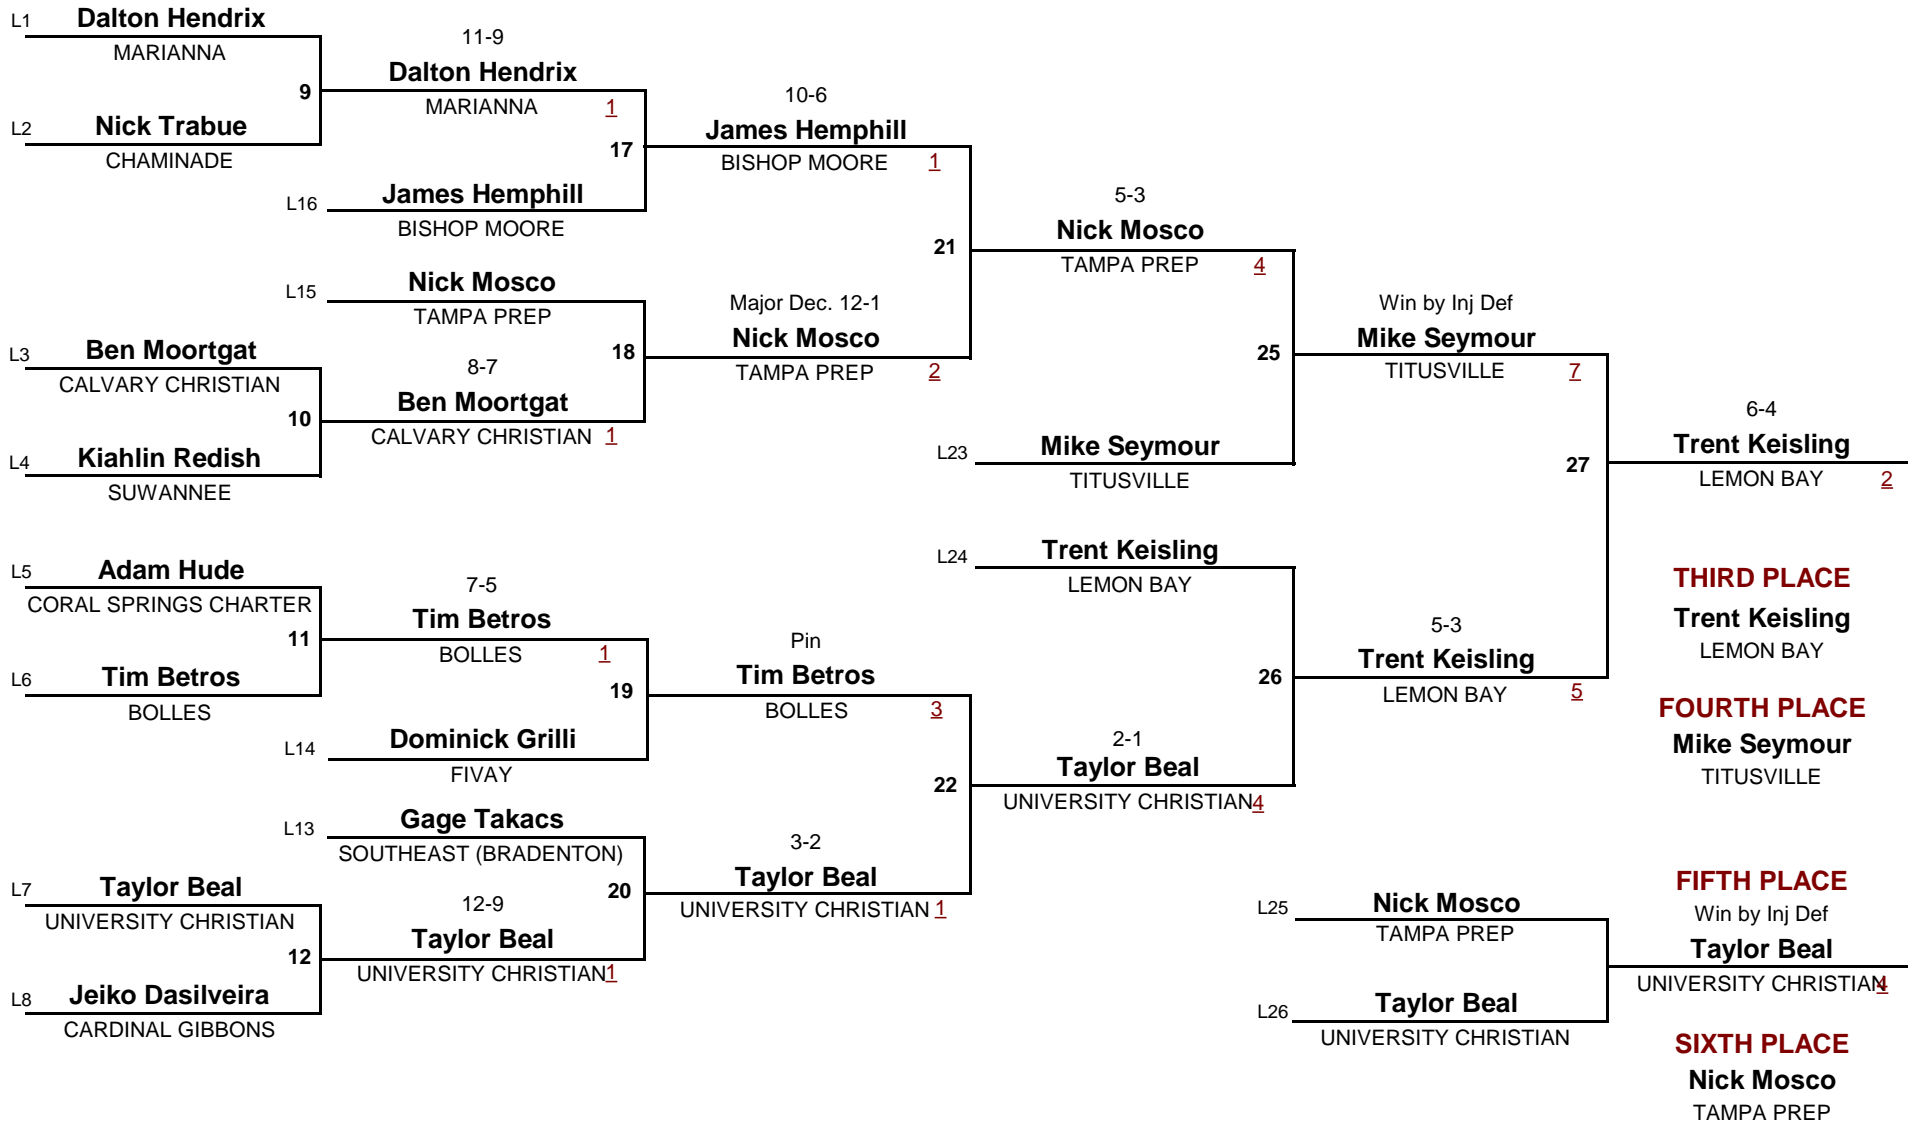

CLASS 1A

DIVISION

170

WEIGHT

2012 CLASS 1A STATE CHAMPIONSHIPS

Consolation Rounds