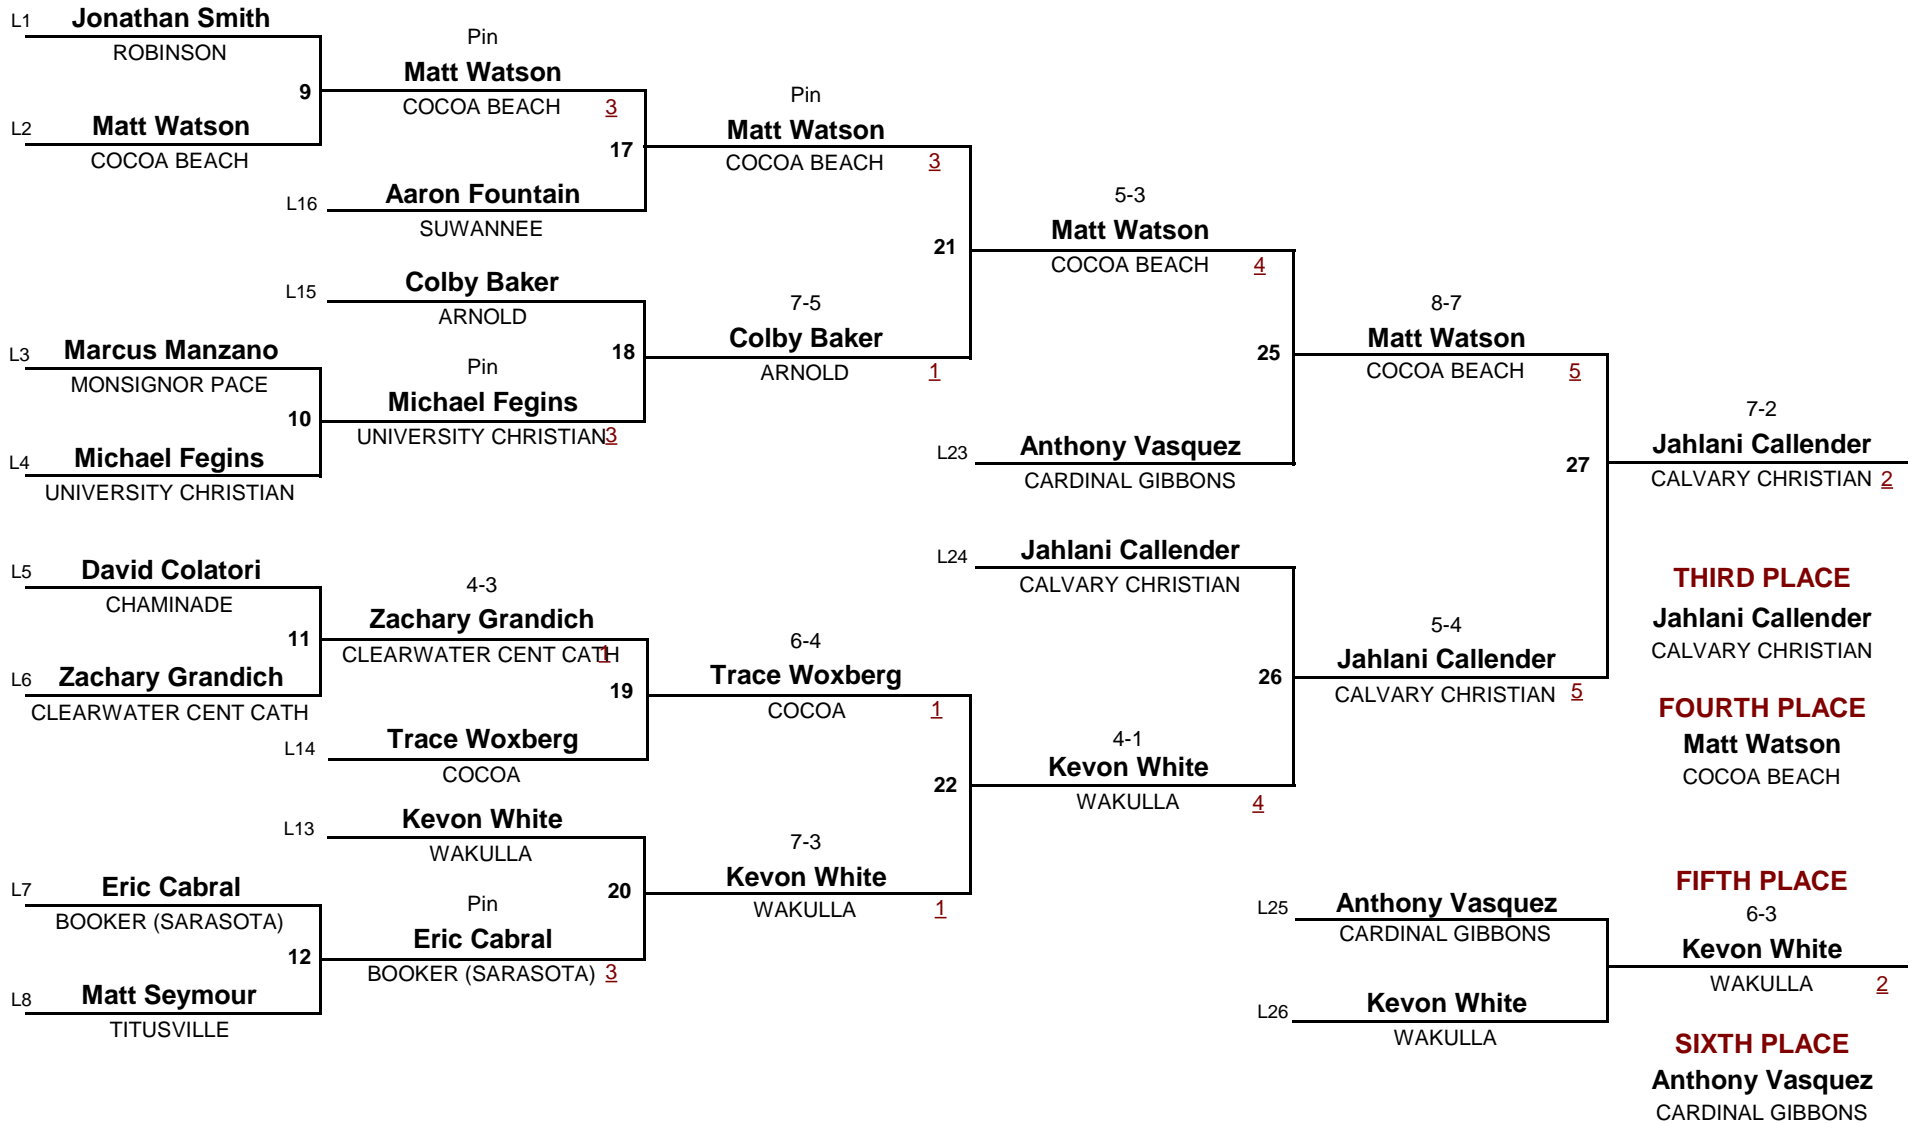

CLASS 1A

DIVISION

132

WEIGHT

2012 CLASS 1A STATE CHAMPIONSHIPS

Consolation Rounds