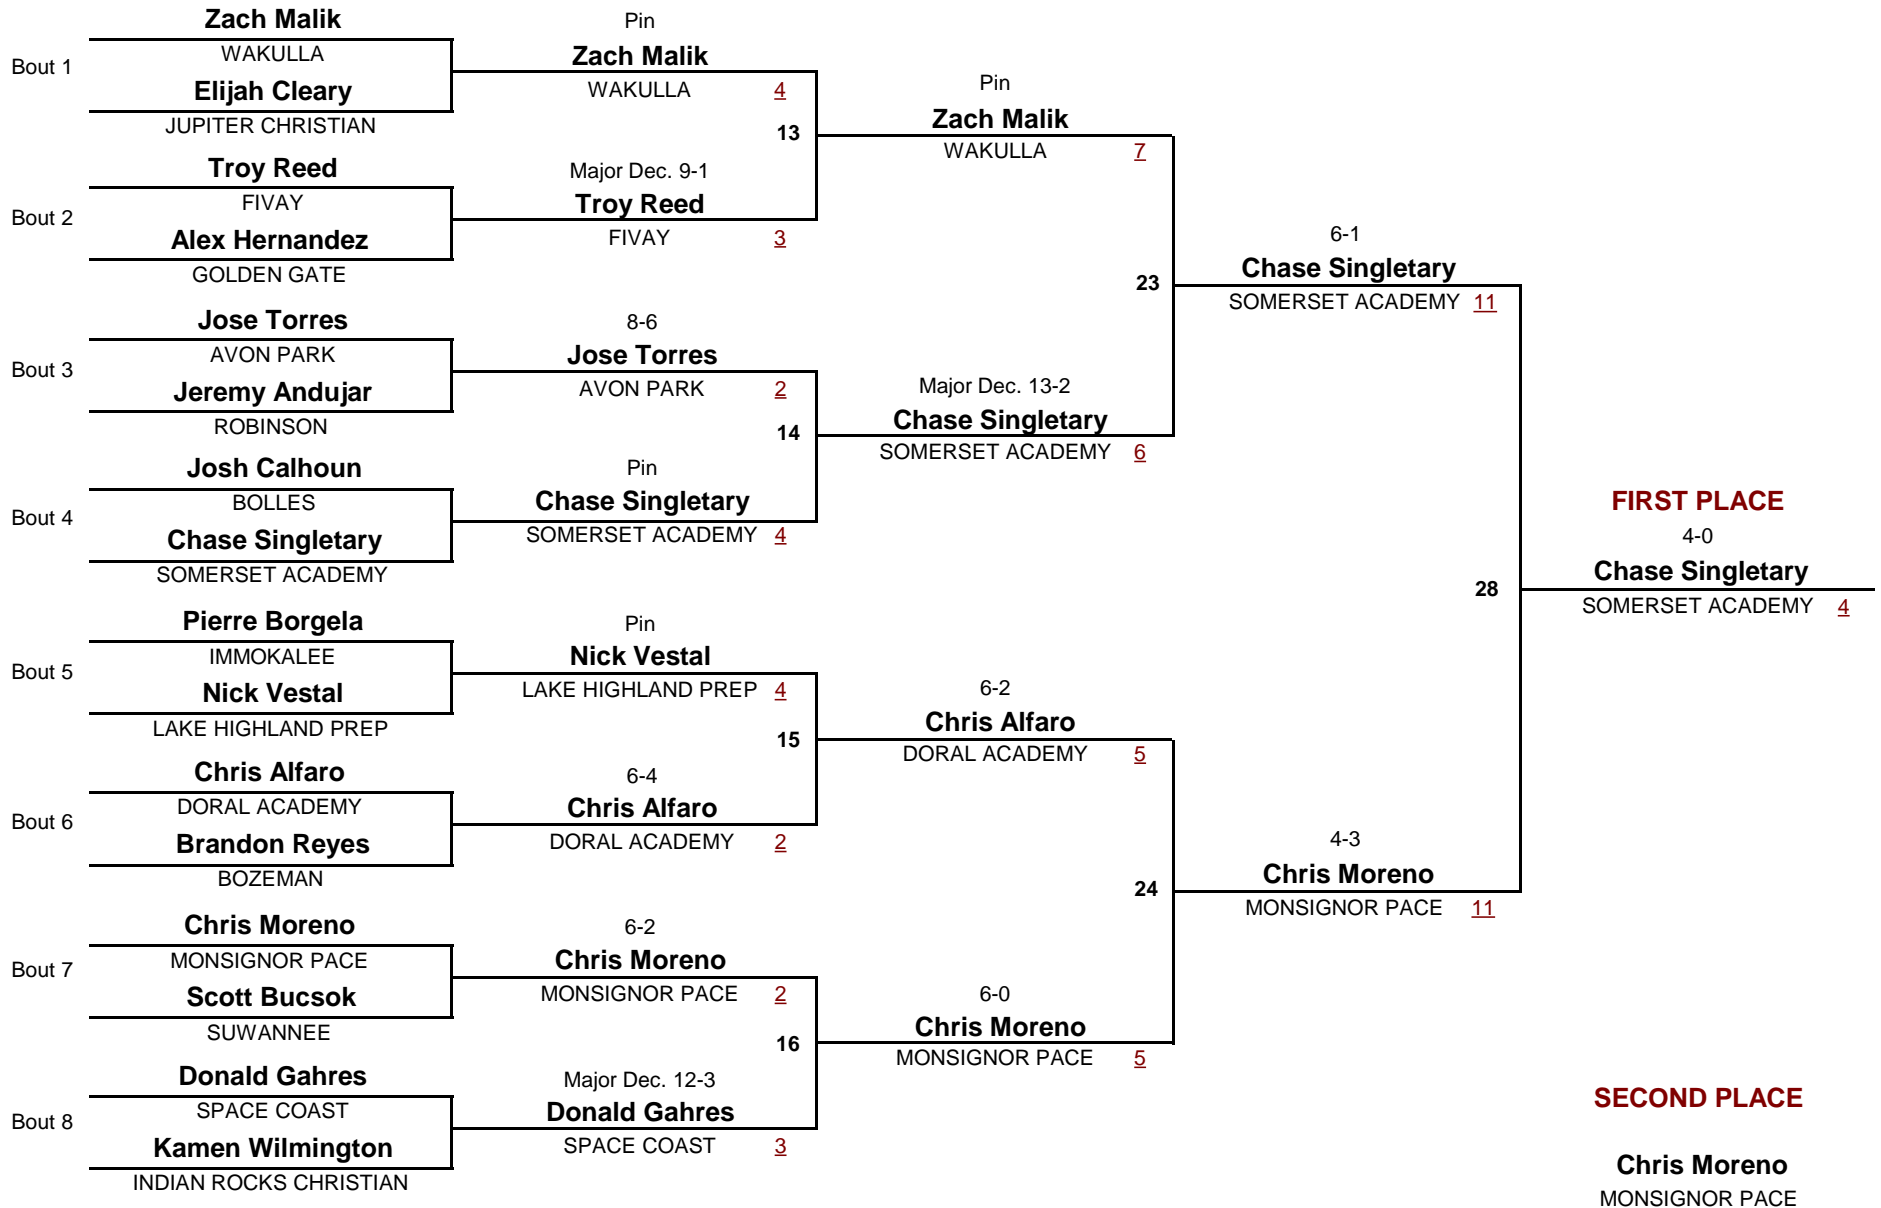

CLASS 1A

113

2012 CLASS 1A STATE CHAMPIONSHIPS

DIVISION

WEIGHT

1

Championship Rounds