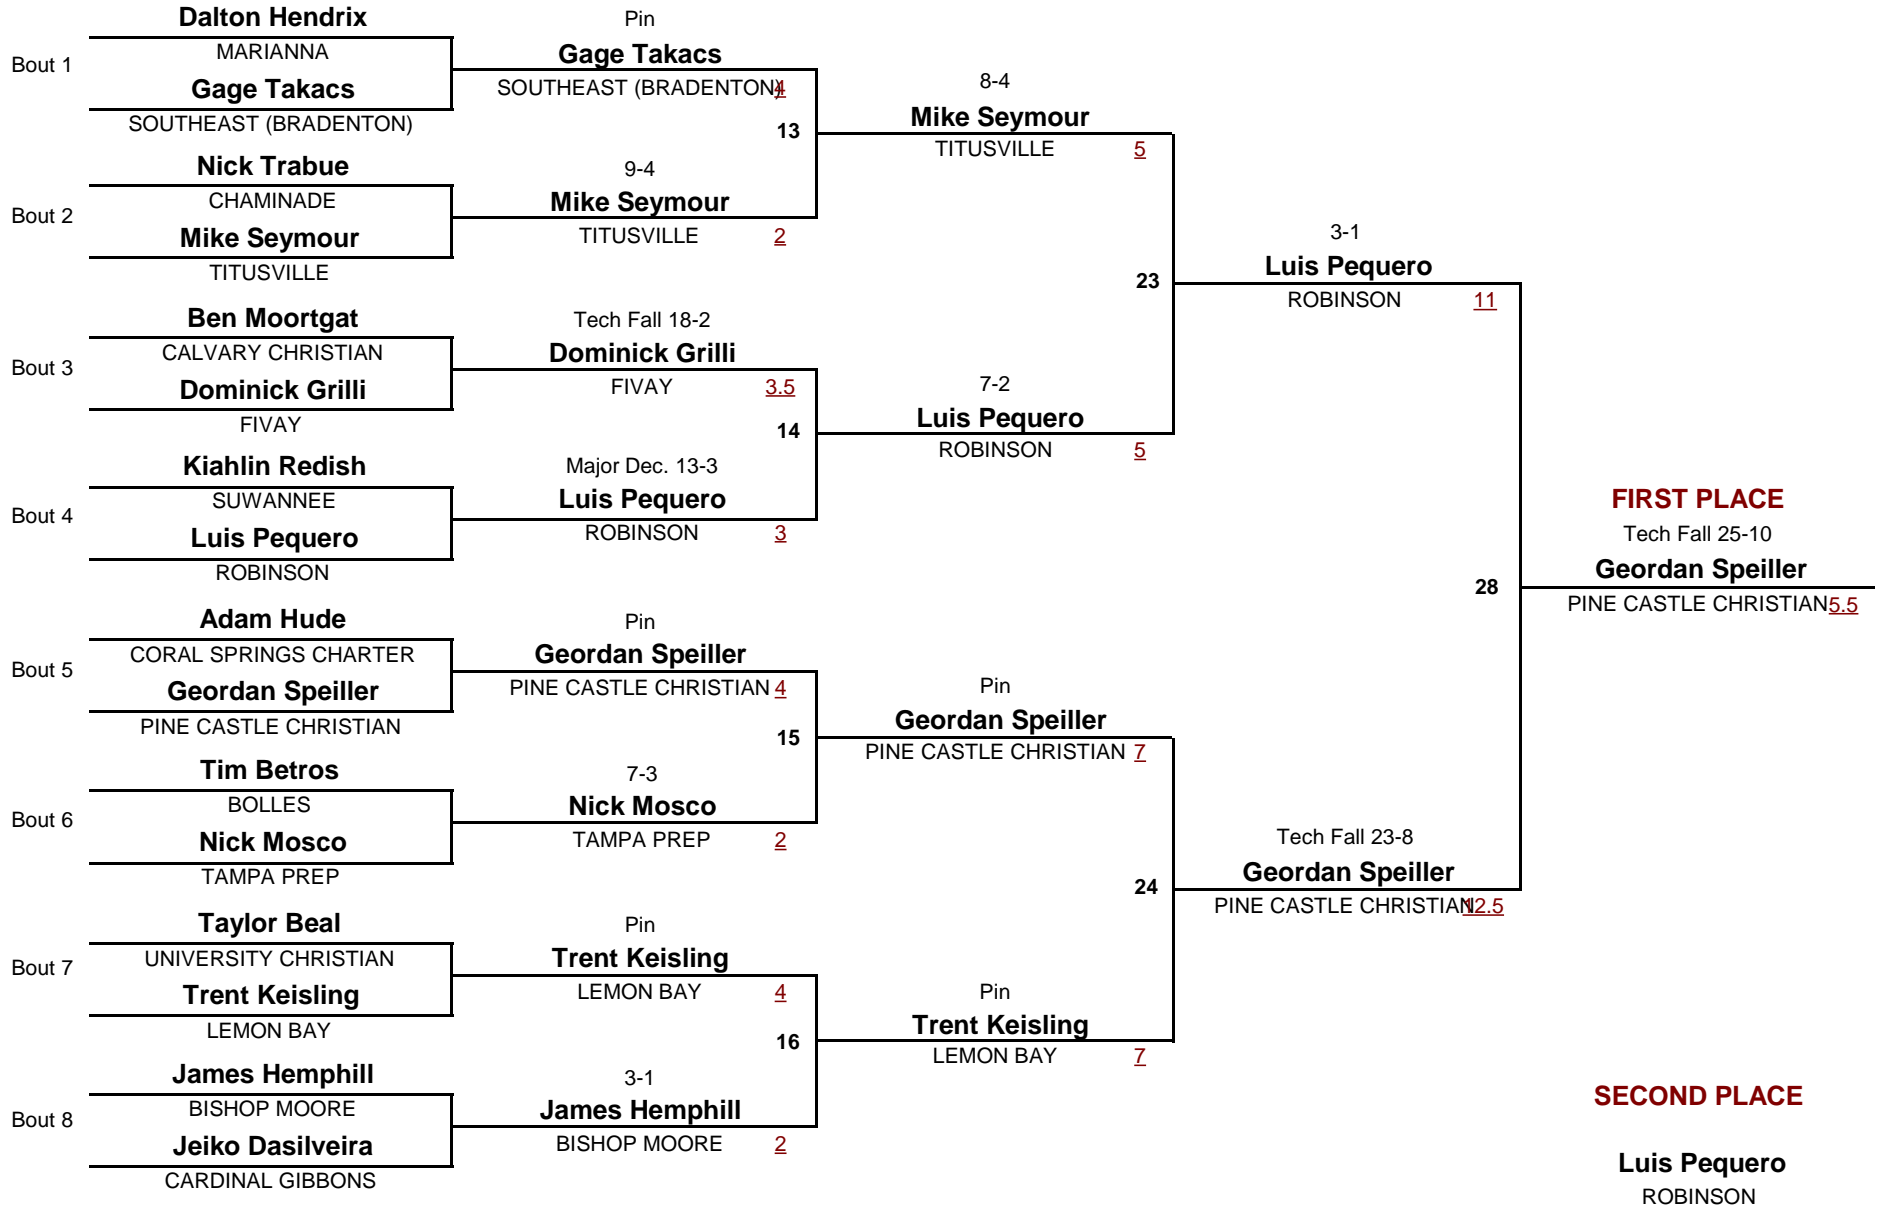

DIVISION

WEIGHT

1

Championship Rounds

CLASS 1A

DIVISION

170

WEIGHT