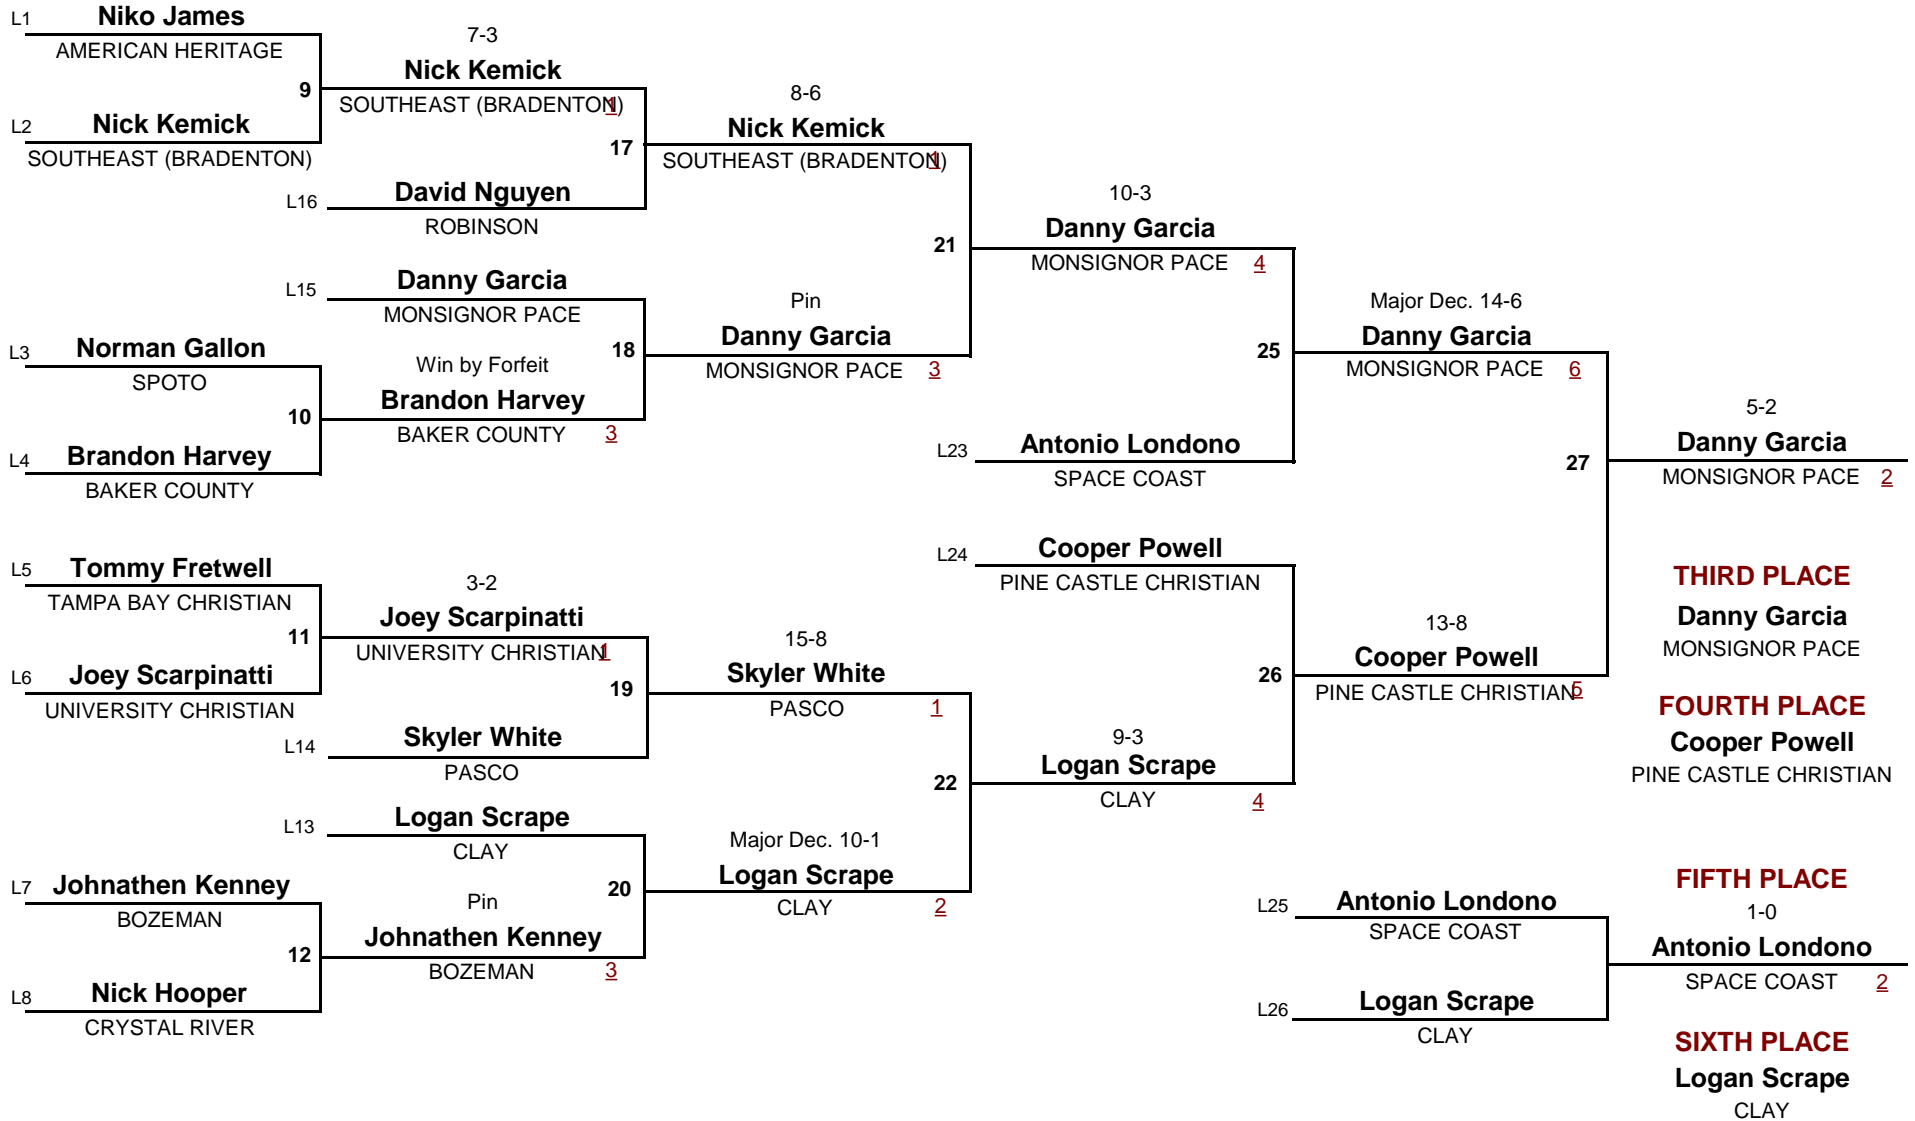

CLASS 1A

DIVISION

126

WEIGHT

2012 CLASS 1A STATE CHAMPIONSHIPS

Consolation Rounds