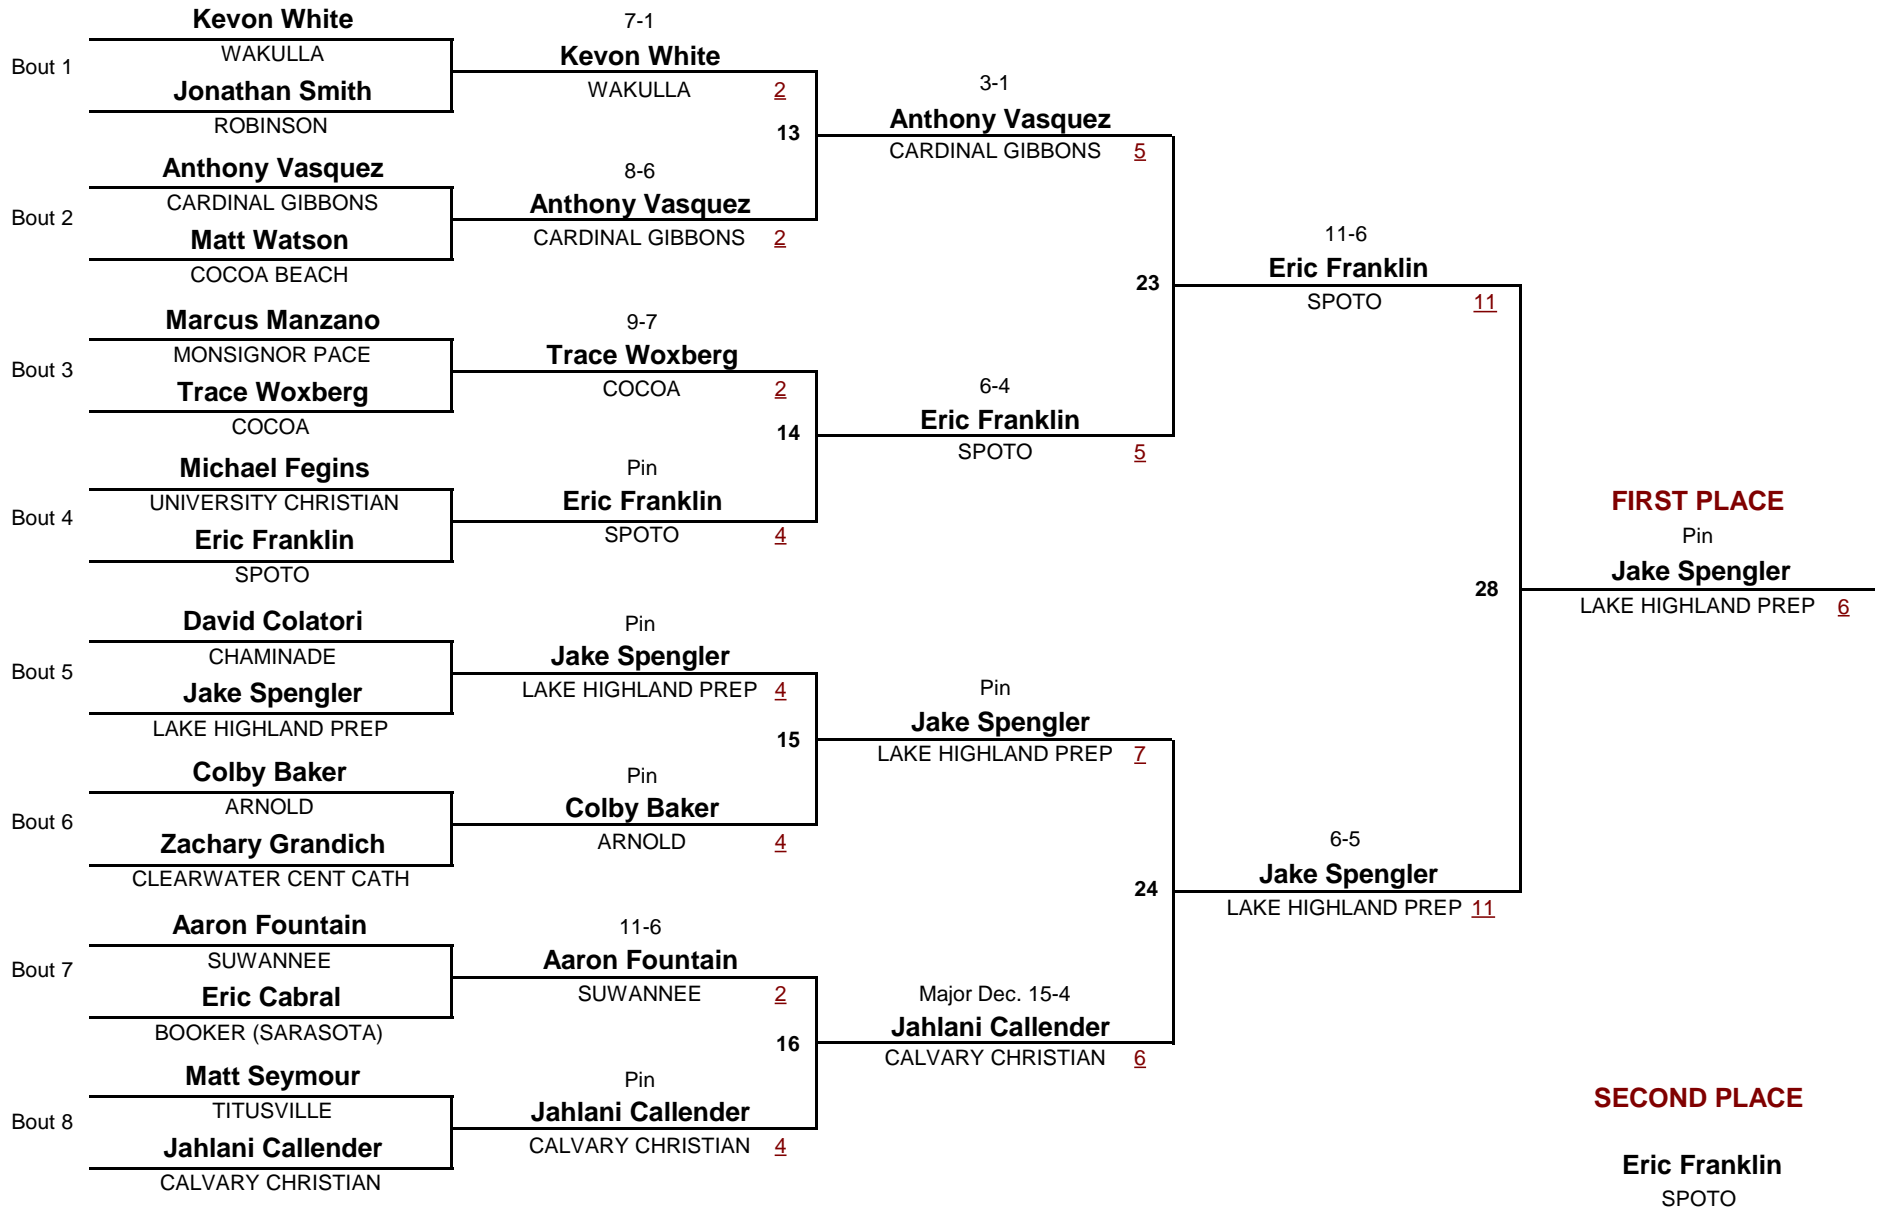

CLASS 1A

132

2012 CLASS 1A STATE CHAMPIONSHIPS

DIVISION

WEIGHT

1

Championship Rounds