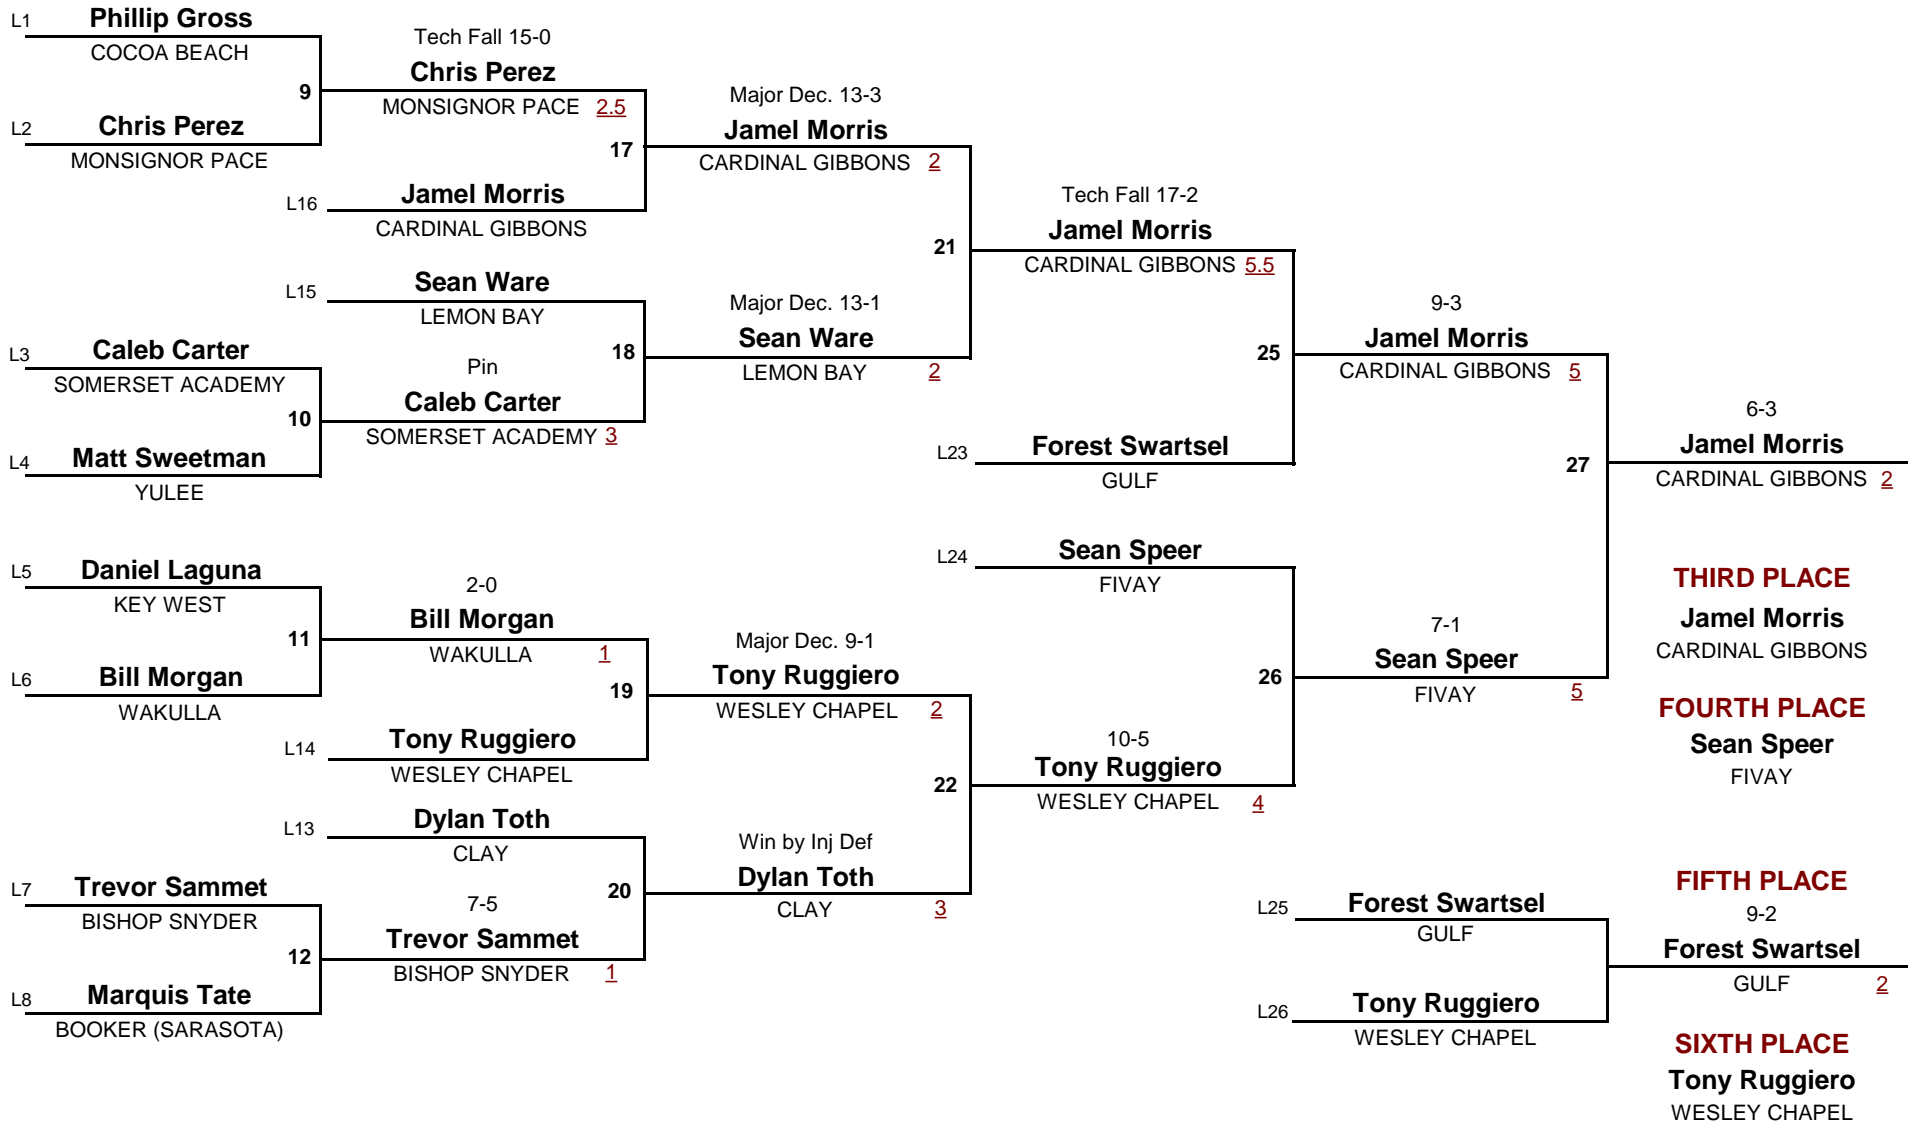

Championship Rounds

CLASS 1A

DIVISION

120

WEIGHT

2012 CLASS 1A STATE CHAMPIONSHIPS

Consolation Rounds

CLASS 1A