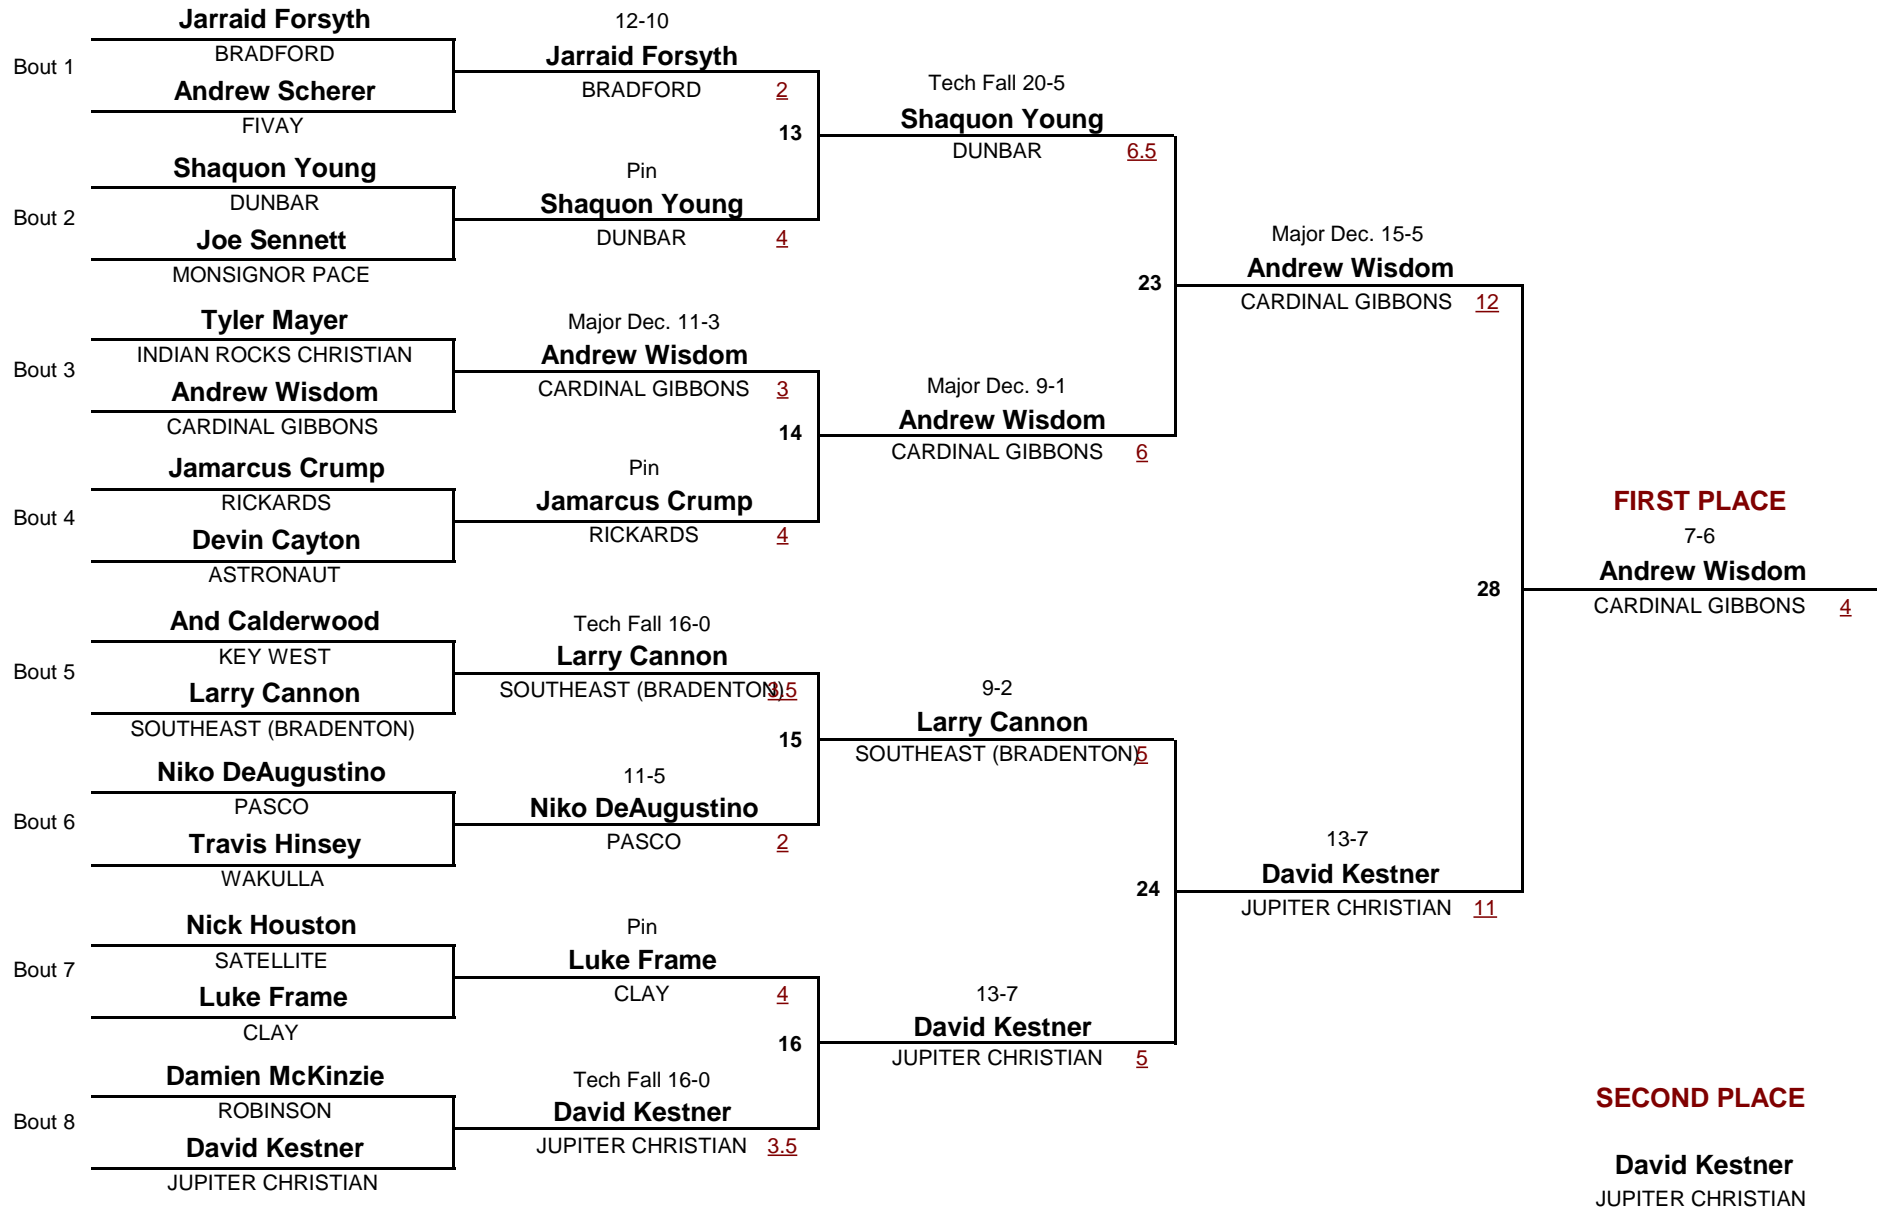

Consolation Rounds

CLASS 1A

138

2012 CLASS 1A STATE CHAMPIONSHIPS

DIVISION

WEIGHT

1

Championship Rounds