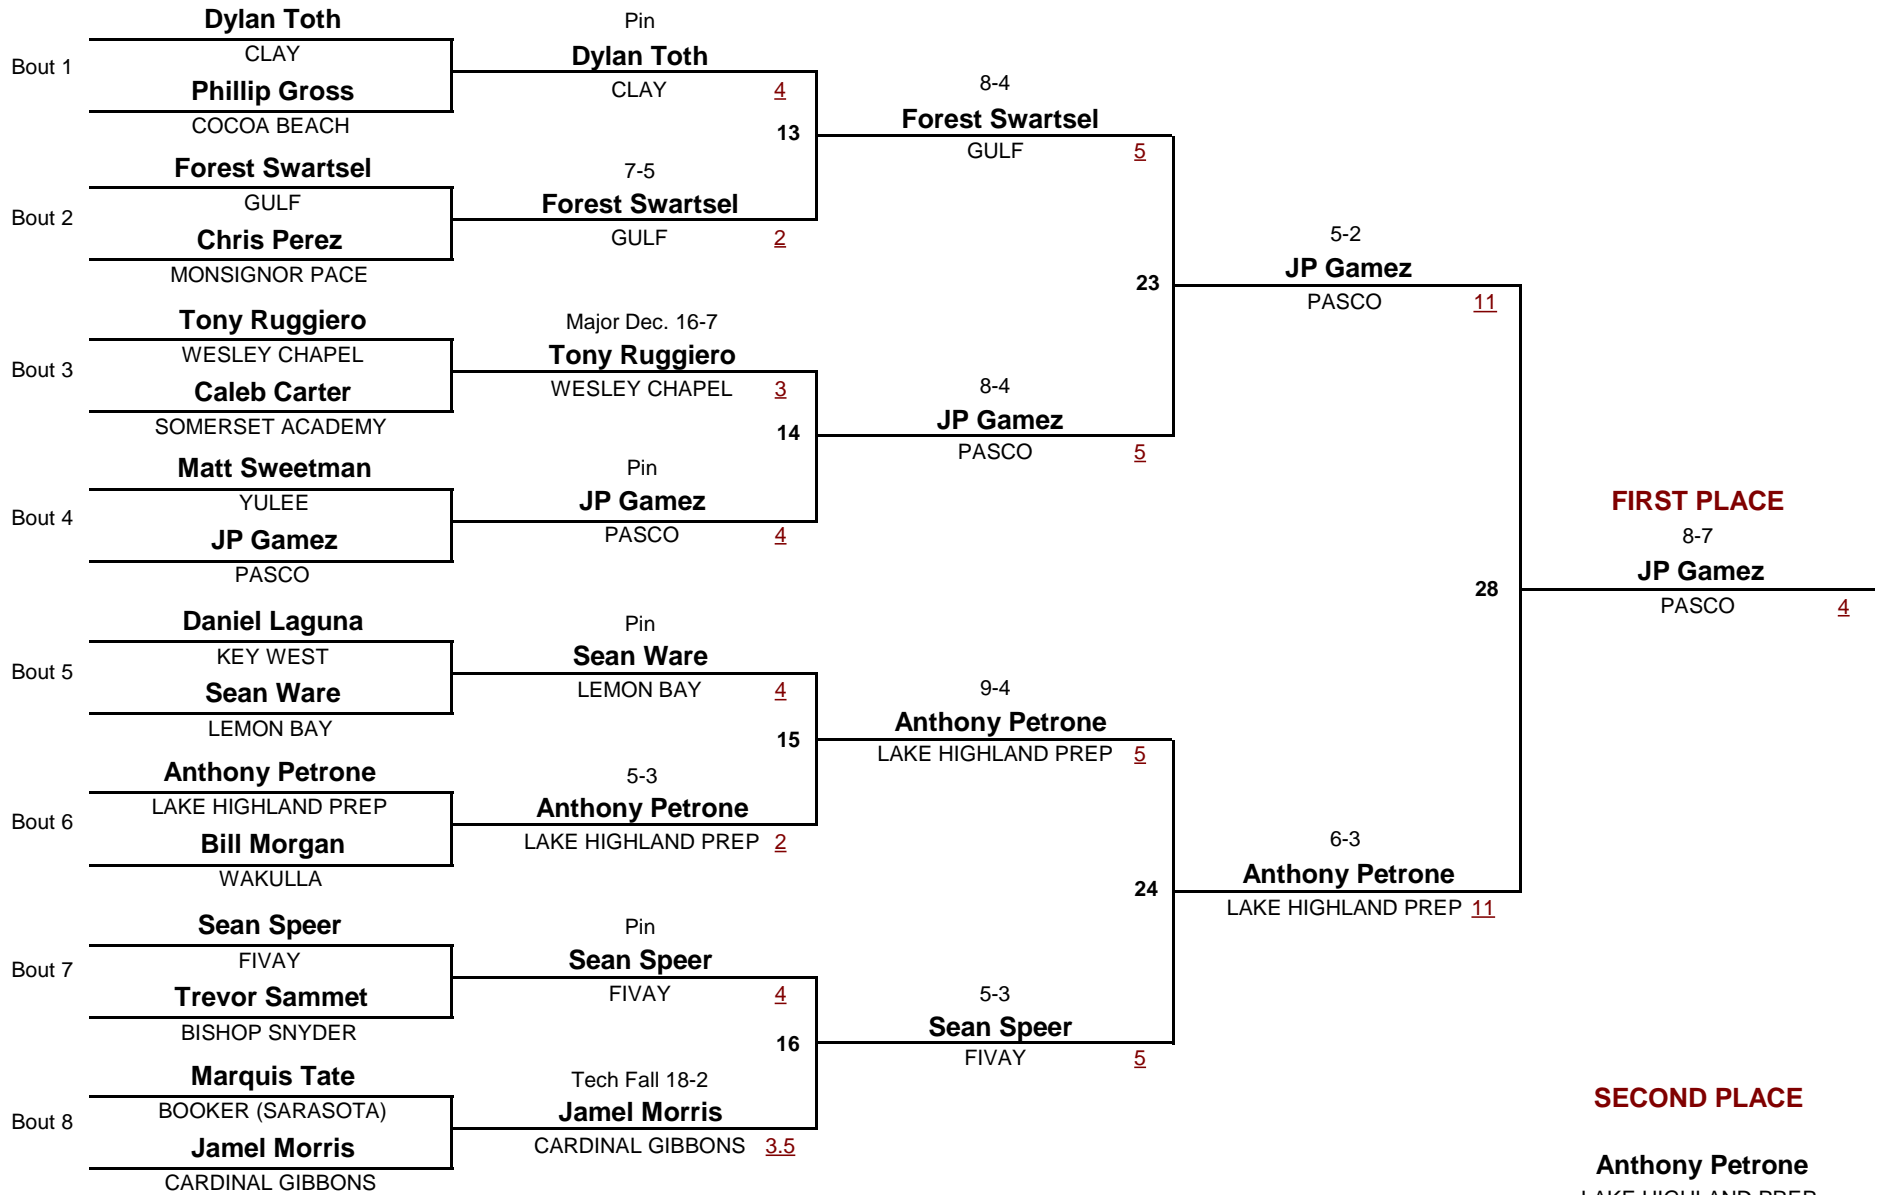

CLASS 1A

120

2012 CLASS 1A STATE CHAMPIONSHIPS

DIVISION

WEIGHT

1

Championship Rounds