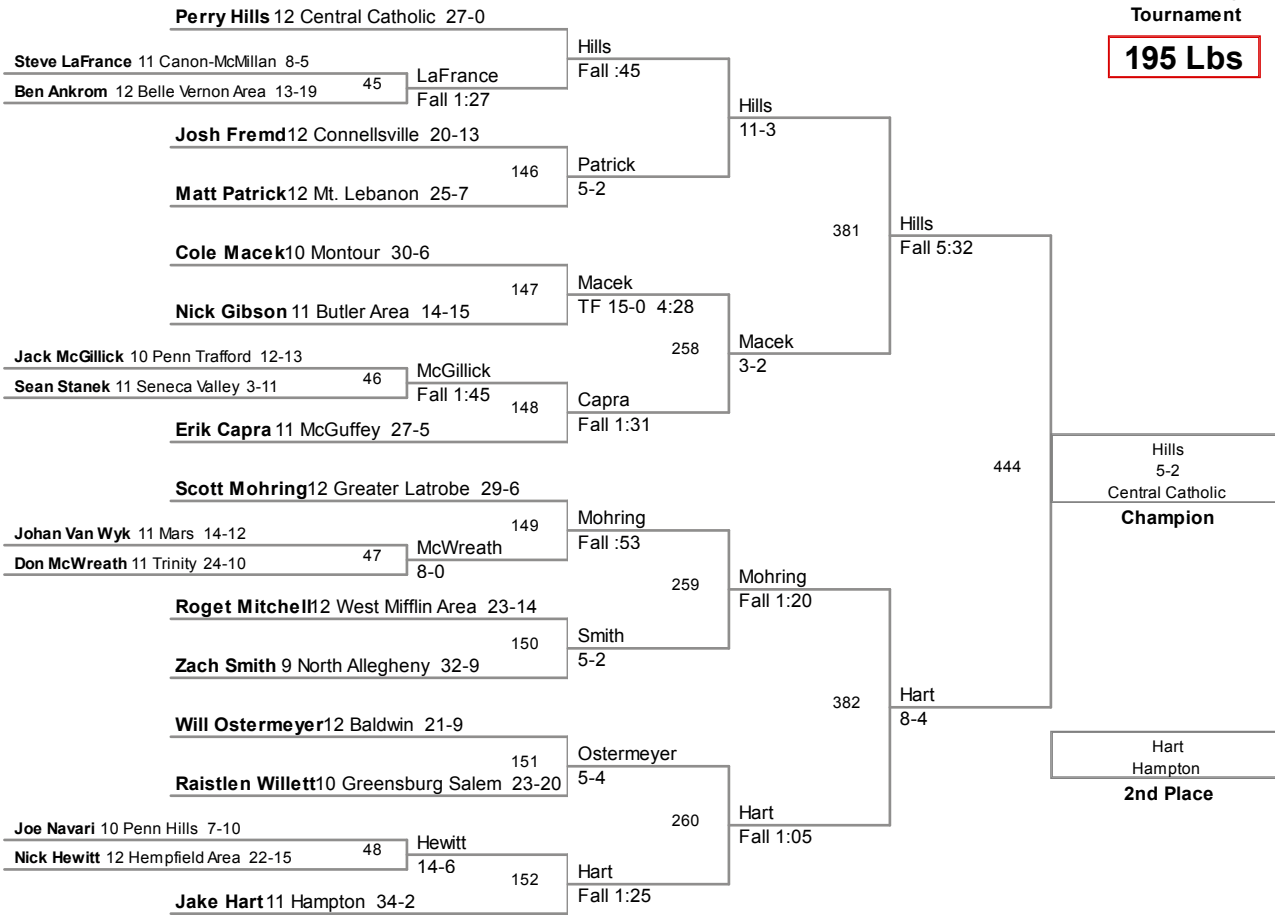

Team Scores *Tournament @ Sat, 3 Mar 2012 21:53:58*

Plc	Points	Team	CH	CO
33	12	Gateway	-	-
34	11	Penn Hills	-	-
35	10	Plum	-	-
36	8	West Allegheny	-	-
37	7	Shaler Area	-	-
38	6	Albert Gallatin	-	-
38	6	Baldwin	-	-
38	6	Indiana	-	-
38	6	Uniontown	-	-
42	3	Seneca Valley	-	-
43	2	McKeesport	-	-
44	0	Knoch	-	-
44	0	Mars	-	-
44	0	Moon Area	-	-

152 Lbs

160 Lbs

170 Lbs

182 Lbs

195 Lbs

220 Lbs

2012 SW AAA Regional
Tournament

285 Lbs