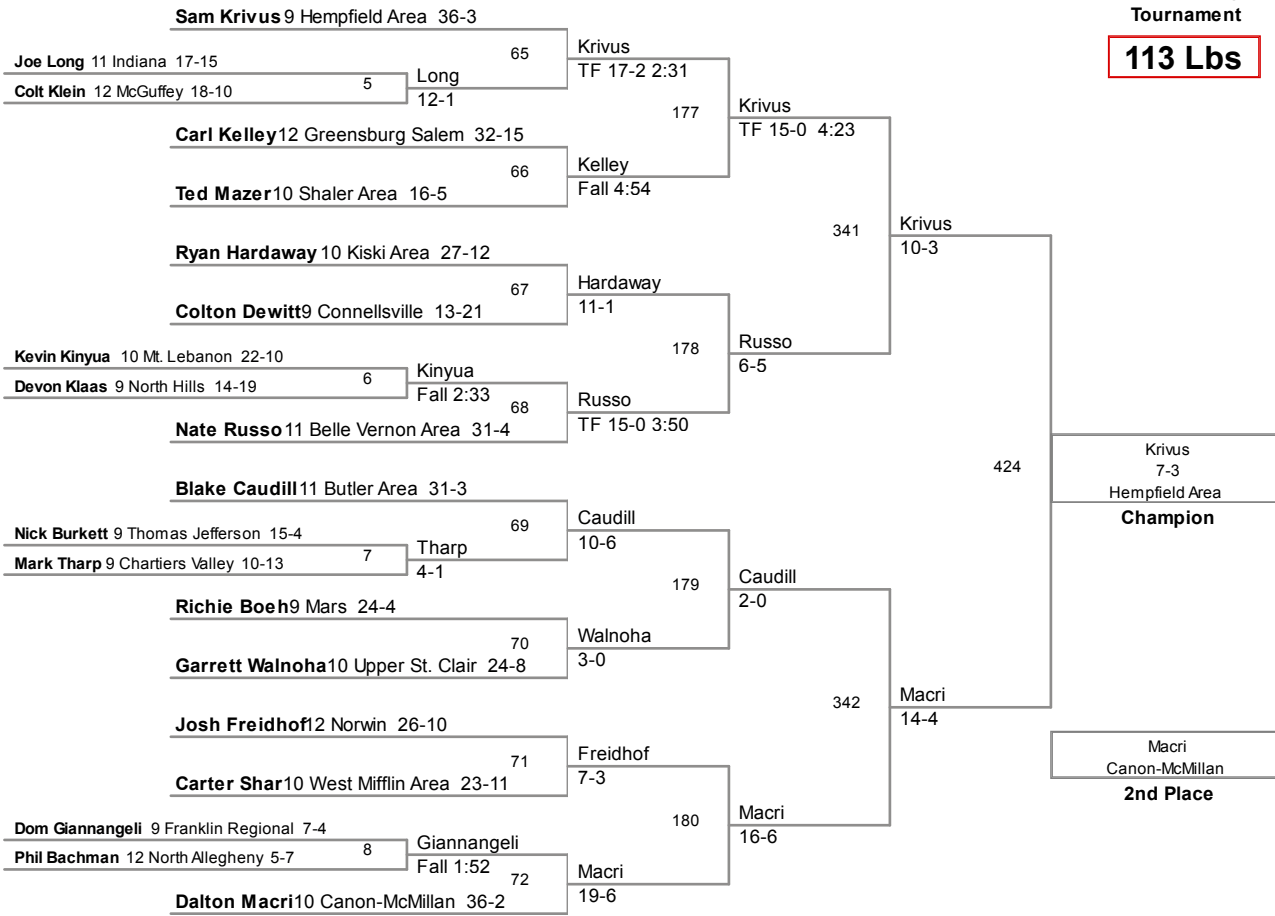

Plc	Points	Team	CH	CO
1	216.5	Canon-McMillan	-	-
2	112	Central Catholic	-	-
3	111	Franklin Regional	-	-
4	107.5	Hampton	-	-
5	94	Greensburg Salem	-	-
6	87.5	Kiski Area	-	-
7	77	Greater Latrobe	-	-
8	70.5	North Allegheny	-	-
9	66.5	Hempfield Area	-	-
10	62	Connellsville	-	-
11	58.5	Upper St. Clair	-	-
12	51	Butler Area	-	-
13	44.5	Ringgold	-	-
14	40.5	Peters Twp	-	-
15	39	Norwin	-	-
16	38.5	Belle Vernon Area	-	-
17	38	North Hills	-	-
18	34.5	Mt. Lebanon	-	-
19	28	Hopewell	-	-
20	25	Bethel Park	-	-
20	25	Pine-Richland	-	-
22	23	Penn Trafford	-	-
22	23	Waynesburg	-	-
24	21	Elizabeth Forward	-	-
25	20.5	Montour	-	-
26	19	Ambridge	-	-
26	19	West Mifflin Area	-	-
28	18	Chartiers Valley	-	-
29	16	McGuffey	-	-
29	16	Trinity	-	-
31	15	Fox Chapel	-	-
32	14	Thomas Jefferson	-	-

Team Scores *Tournament @ Sat, 3 Mar 2012 21:53:58*

Plc	Points	Team	CH	CO
33	12	Gateway	-	-
34	11	Penn Hills	-	-
35	10	Plum	-	-
36	8	West Allegheny	-	-
37	7	Shaler Area	-	-
38	6	Albert Gallatin	-	-
38	6	Baldwin	-	-
38	6	Indiana	-	-
38	6	Uniontown	-	-
42	3	Seneca Valley	-	-
43	2	McKeesport	-	-
44	0	Knoch	-	-
44	0	Mars	-	-
44	0	Moon Area	-	-

106 Lbs

113 Lbs

120 Lbs

2012 SW AAA Regional
Tournament

126 Lbs

132 Lbs

138 Lbs

145 Lbs

152 Lbs

160 Lbs

170 Lbs

182 Lbs

195 Lbs

220 Lbs

2012 SW AAA Regional
Tournament

285 Lbs