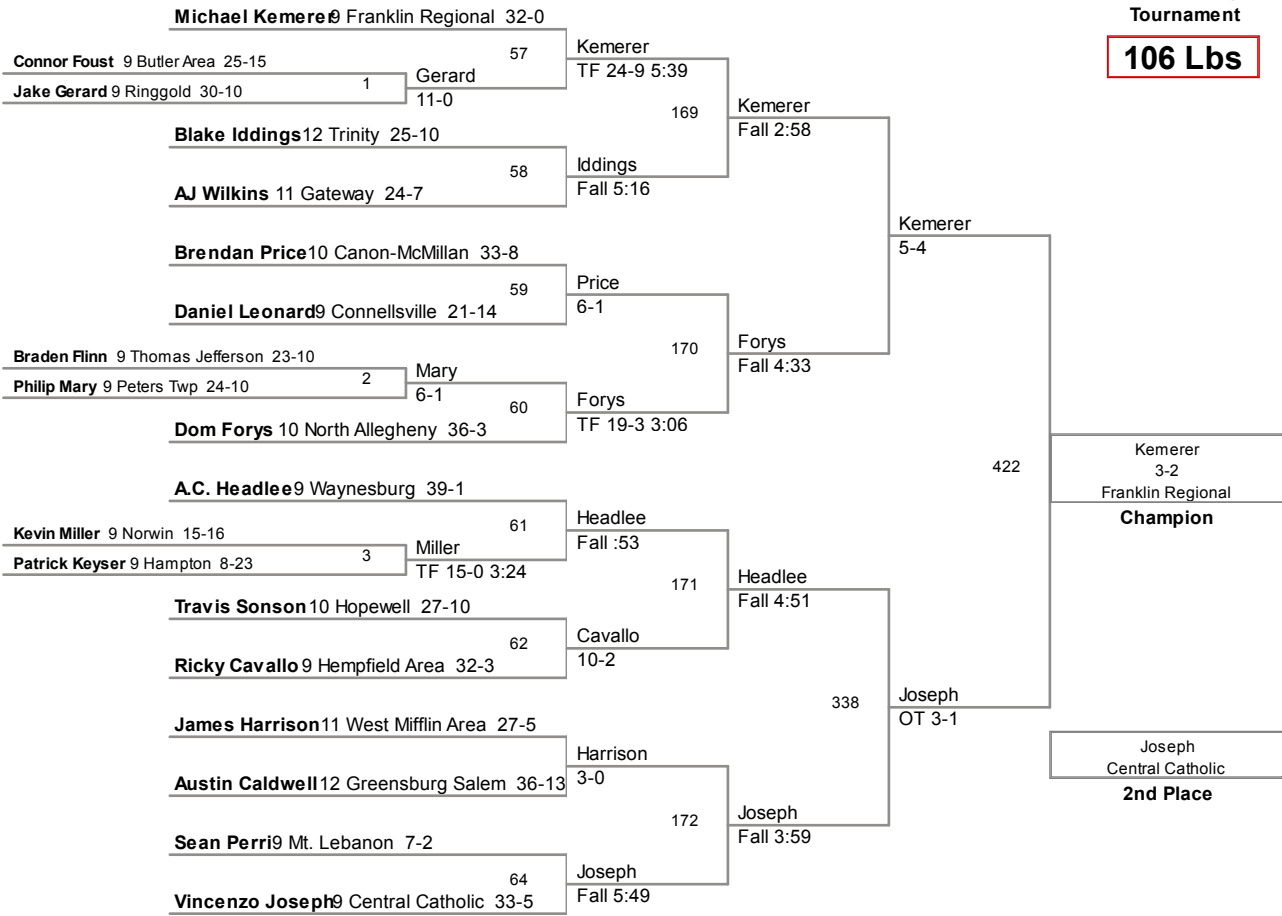

Plc	Points	Team	CH	CO
1	216.5	Canon-McMillan	-	-
2	112	Central Catholic	-	-
3	111	Franklin Regional	-	-
4	107.5	Hampton	-	-
5	94	Greensburg Salem	-	-
6	87.5	Kiski Area	-	-
7	77	Greater Latrobe	-	-
8	70.5	North Allegheny	-	-
9	66.5	Hempfield Area	-	-
10	62	Connellsville	-	-
11	58.5	Upper St. Clair	-	-
12	51	Butler Area	-	-
13	44.5	Ringgold	-	-
14	40.5	Peters Twp	-	-
15	39	Norwin	-	-
16	38.5	Belle Vernon Area	-	-
17	38	North Hills	-	-
18	34.5	Mt. Lebanon	-	-
19	28	Hopewell	-	-
20	25	Bethel Park	-	-
20	25	Pine-Richland	-	-
22	23	Penn Trafford	-	-
22	23	Waynesburg	-	-
24	21	Elizabeth Forward	-	-
25	20.5	Montour	-	-
26	19	Ambridge	-	-
26	19	West Mifflin Area	-	-
28	18	Chartiers Valley	-	-
29	16	McGuffey	-	-
29	16	Trinity	-	-
31	15	Fox Chapel	-	-
32	14	Thomas Jefferson	-	-

Team Scores *Tournament @ Sat, 3 Mar 2012 21:53:58*

Plc	Points	Team	CH	CO
33	12	Gateway	-	-
34	11	Penn Hills	-	-
35	10	Plum	-	-
36	8	West Allegheny	-	-
37	7	Shaler Area	-	-
38	6	Albert Gallatin	-	-
38	6	Baldwin	-	-
38	6	Indiana	-	-
38	6	Uniontown	-	-
42	3	Seneca Valley	-	-
43	2	McKeesport	-	-
44	0	Knoch	-	-
44	0	Mars	-	-
44	0	Moon Area	-	-

106 Lbs

113 Lbs

120 Lbs

2012 SW AAA Regional
Tournament

126 Lbs

132 Lbs

138 Lbs

145 Lbs