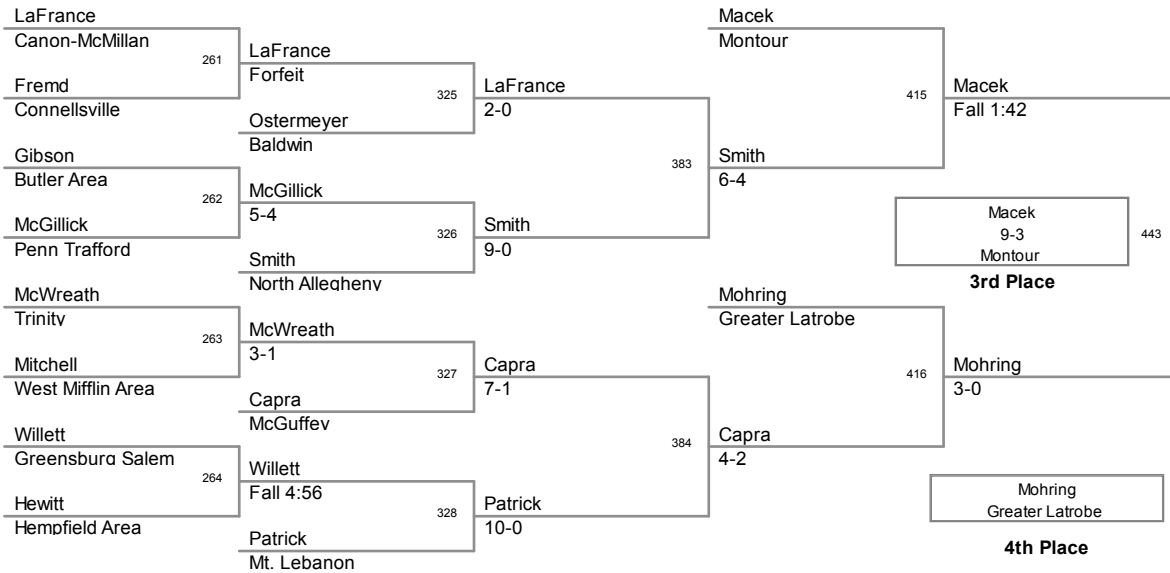

Plc	Points	Team	CH	CO
1	216.5	Canon-McMillan	-	-
2	112	Central Catholic	-	-
3	111	Franklin Regional	-	-
4	107.5	Hampton	-	-
5	94	Greensburg Salem	-	-
6	87.5	Kiski Area	-	-
7	77	Greater Latrobe	-	-
8	70.5	North Allegheny	-	-
9	66.5	Hempfield Area	-	-
10	62	Connellsville	-	-
11	58.5	Upper St. Clair	-	-
12	51	Butler Area	-	-
13	44.5	Ringgold	-	-
14	40.5	Peters Twp	-	-
15	39	Norwin	-	-
16	38.5	Belle Vernon Area	-	-
17	38	North Hills	-	-
18	34.5	Mt. Lebanon	-	-
19	28	Hopewell	-	-
20	25	Bethel Park	-	-
20	25	Pine-Richland	-	-
22	23	Penn Trafford	-	-
22	23	Waynesburg	-	-
24	21	Elizabeth Forward	-	-
25	20.5	Montour	-	-
26	19	Ambridge	-	-
26	19	West Mifflin Area	-	-
28	18	Chartiers Valley	-	-
29	16	McGuffey	-	-
29	16	Trinity	-	-
31	15	Fox Chapel	-	-
32	14	Thomas Jefferson	-	-

Team Scores *Tournament @ Sat, 3 Mar 2012 21:53:58*

Plc	Points	Team	CH	CO
33	12	Gateway	-	-
34	11	Penn Hills	-	-
35	10	Plum	-	-
36	8	West Allegheny	-	-
37	7	Shaler Area	-	-
38	6	Albert Gallatin	-	-
38	6	Baldwin	-	-
38	6	Indiana	-	-
38	6	Uniontown	-	-
42	3	Seneca Valley	-	-
43	2	McKeesport	-	-
44	0	Knoch	-	-
44	0	Mars	-	-
44	0	Moon Area	-	-

152 Lbs

160 Lbs

170 Lbs

182 Lbs

195 Lbs

220 Lbs

2012 SW AAA Regional
Tournament

285 Lbs