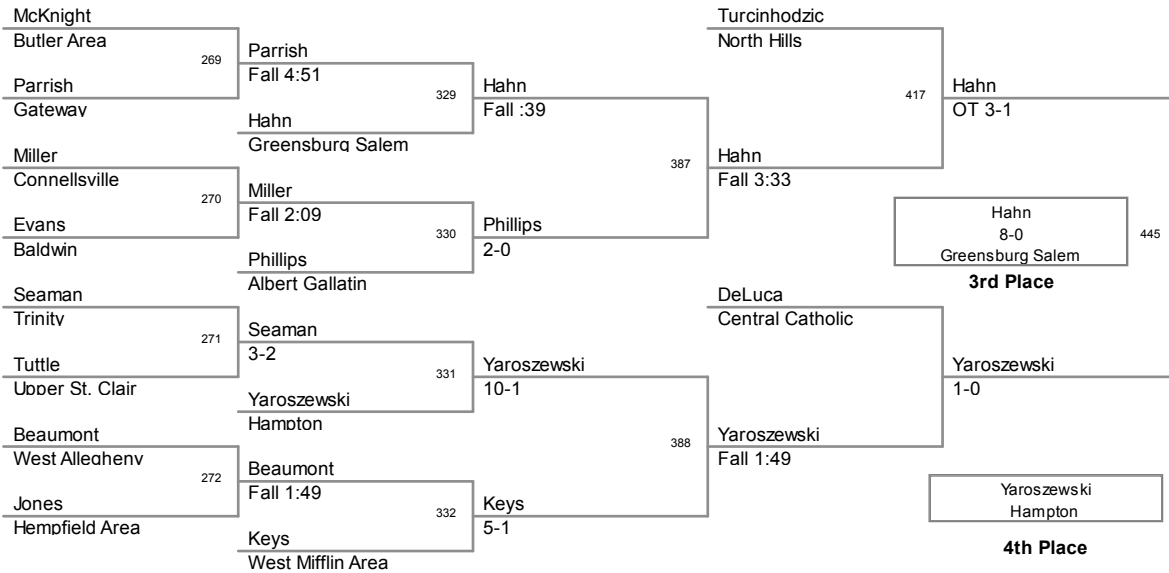

Team Scores *Tournament @ Sat, 3 Mar 2012 21:53:58*

Plc	Points	Team	CH	CO
33	12	Gateway	-	-
34	11	Penn Hills	-	-
35	10	Plum	-	-
36	8	West Allegheny	-	-
37	7	Shaler Area	-	-
38	6	Albert Gallatin	-	-
38	6	Baldwin	-	-
38	6	Indiana	-	-
38	6	Uniontown	-	-
42	3	Seneca Valley	-	-
43	2	McKeesport	-	-
44	0	Knoch	-	-
44	0	Mars	-	-
44	0	Moon Area	-	-

152 Lbs

160 Lbs

170 Lbs

182 Lbs

195 Lbs

220 Lbs

2012 SW AAA Regional
Tournament

285 Lbs