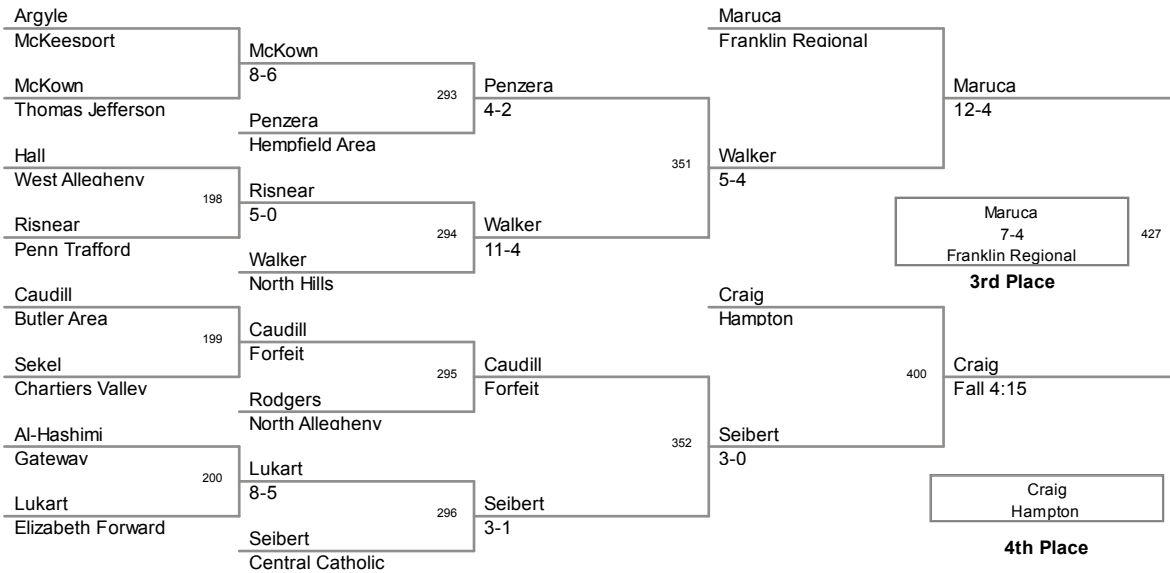

Team Scores *Tournament @ Sat, 3 Mar 2012 21:53:58*

Plc	Points	Team	CH	CO
33	12	Gateway	-	-
34	11	Penn Hills	-	-
35	10	Plum	-	-
36	8	West Allegheny	-	-
37	7	Shaler Area	-	-
38	6	Albert Gallatin	-	-
38	6	Baldwin	-	-
38	6	Indiana	-	-
38	6	Uniontown	-	-
42	3	Seneca Valley	-	-
43	2	McKeesport	-	-
44	0	Knoch	-	-
44	0	Mars	-	-
44	0	Moon Area	-	-

106 Lbs

113 Lbs

120 Lbs

2012 SW AAA Regional
Tournament

126 Lbs

132 Lbs

138 Lbs

145 Lbs