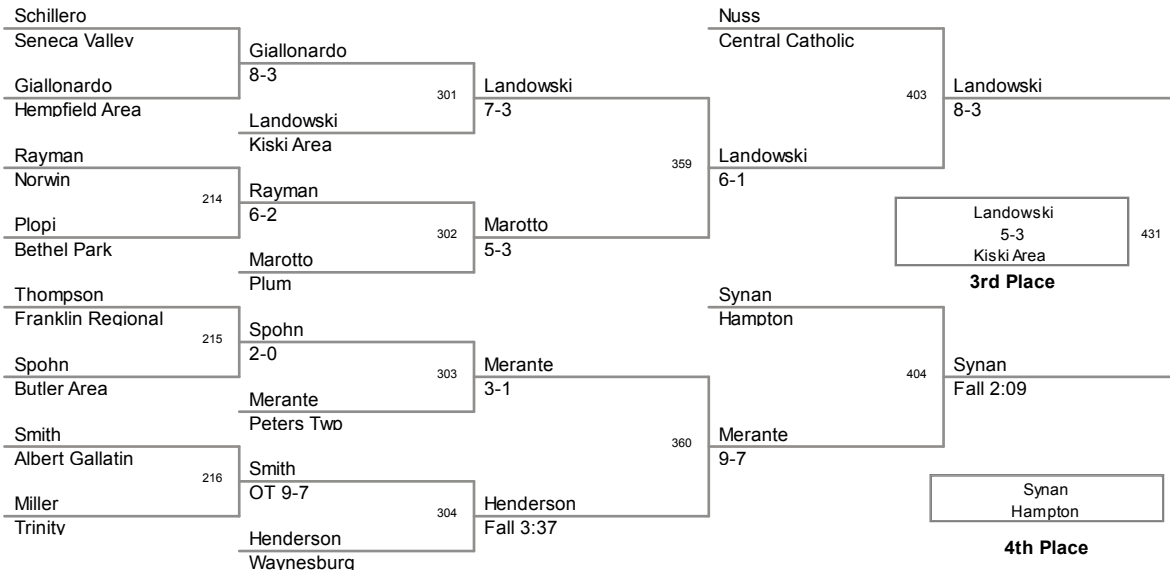

Team Scores *Tournament @ Sat, 3 Mar 2012 21:53:58*

Plc	Points	Team	CH	CO
33	12	Gateway	-	-
34	11	Penn Hills	-	-
35	10	Plum	-	-
36	8	West Allegheny	-	-
37	7	Shaler Area	-	-
38	6	Albert Gallatin	-	-
38	6	Baldwin	-	-
38	6	Indiana	-	-
38	6	Uniontown	-	-
42	3	Seneca Valley	-	-
43	2	McKeesport	-	-
44	0	Knoch	-	-
44	0	Mars	-	-
44	0	Moon Area	-	-

106 Lbs

113 Lbs

120 Lbs

2012 SW AAA Regional
Tournament

126 Lbs

132 Lbs

138 Lbs

145 Lbs