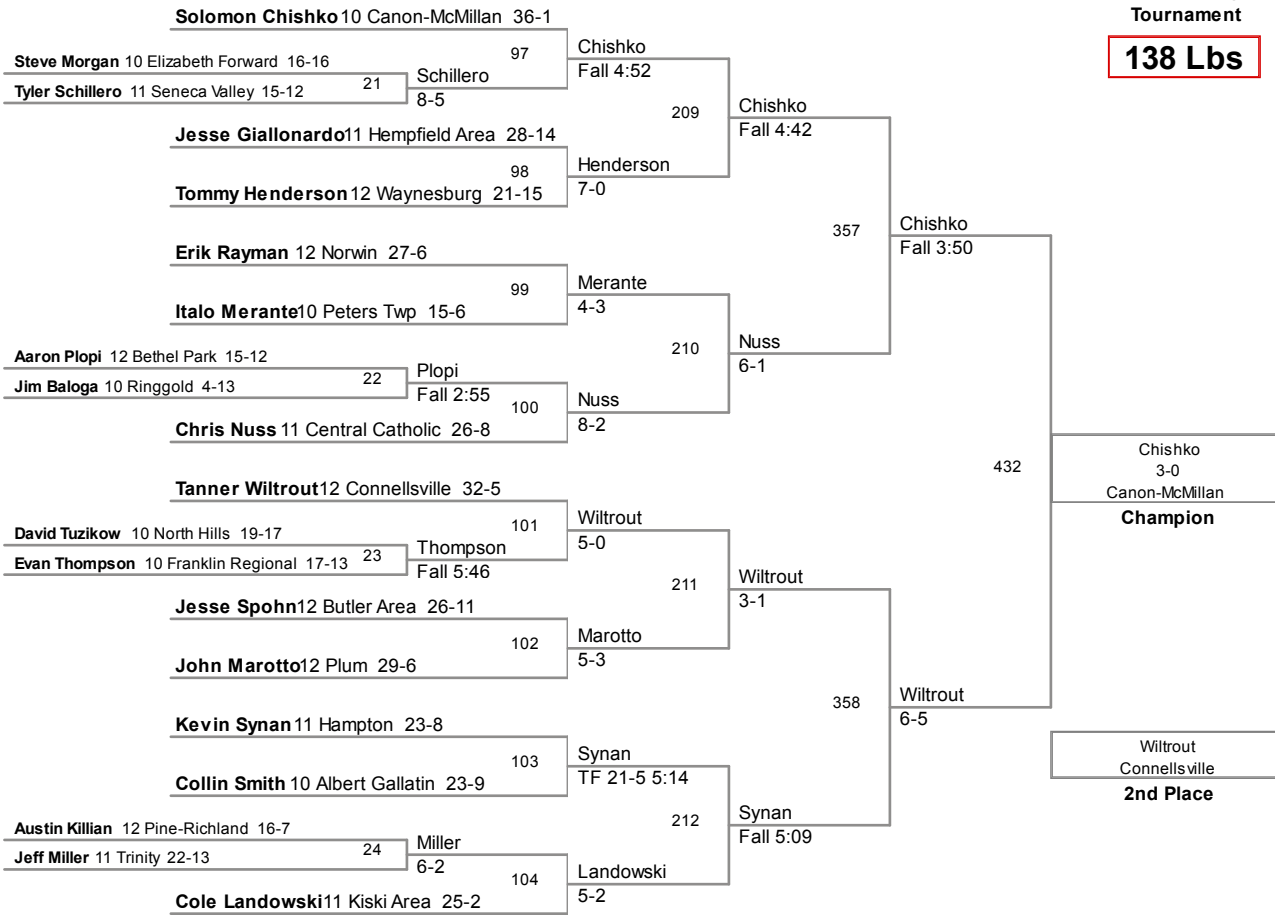

Team Scores *Tournament @ Sat, 3 Mar 2012 21:53:58*

Plc	Points	Team	CH	CO
33	12	Gateway	-	-
34	11	Penn Hills	-	-
35	10	Plum	-	-
36	8	West Allegheny	-	-
37	7	Shaler Area	-	-
38	6	Albert Gallatin	-	-
38	6	Baldwin	-	-
38	6	Indiana	-	-
38	6	Uniontown	-	-
42	3	Seneca Valley	-	-
43	2	McKeesport	-	-
44	0	Knoch	-	-
44	0	Mars	-	-
44	0	Moon Area	-	-

106 Lbs

113 Lbs

120 Lbs

2012 SW AAA Regional
Tournament

126 Lbs

132 Lbs

138 Lbs

145 Lbs