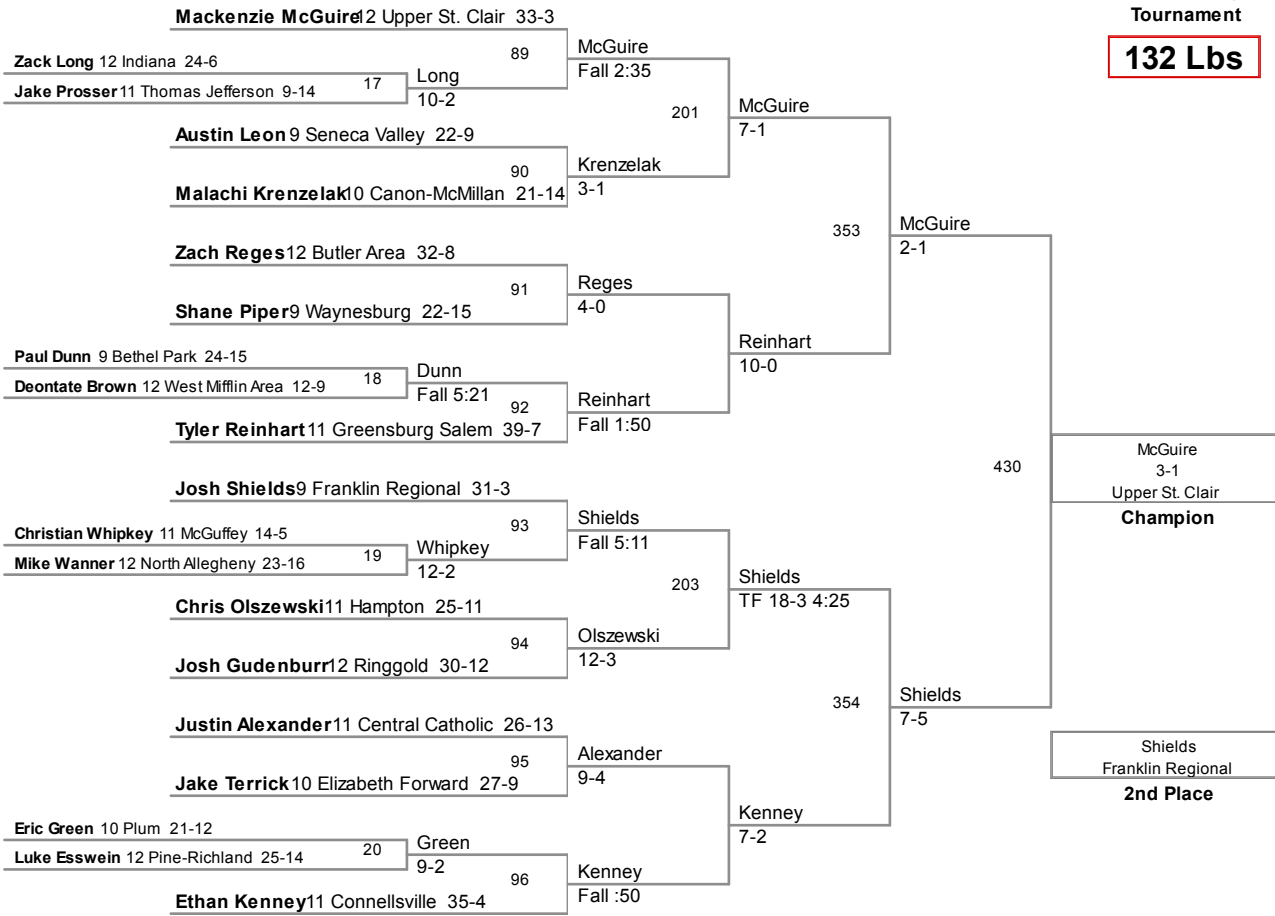

Team Scores *Tournament @ Sat, 3 Mar 2012 21:53:58*

Plc	Points	Team	CH	CO
33	12	Gateway	-	-
34	11	Penn Hills	-	-
35	10	Plum	-	-
36	8	West Allegheny	-	-
37	7	Shaler Area	-	-
38	6	Albert Gallatin	-	-
38	6	Baldwin	-	-
38	6	Indiana	-	-
38	6	Uniontown	-	-
42	3	Seneca Valley	-	-
43	2	McKeesport	-	-
44	0	Knoch	-	-
44	0	Mars	-	-
44	0	Moon Area	-	-

106 Lbs

113 Lbs

120 Lbs

2012 SW AAA Regional
Tournament

126 Lbs

132 Lbs

138 Lbs

145 Lbs