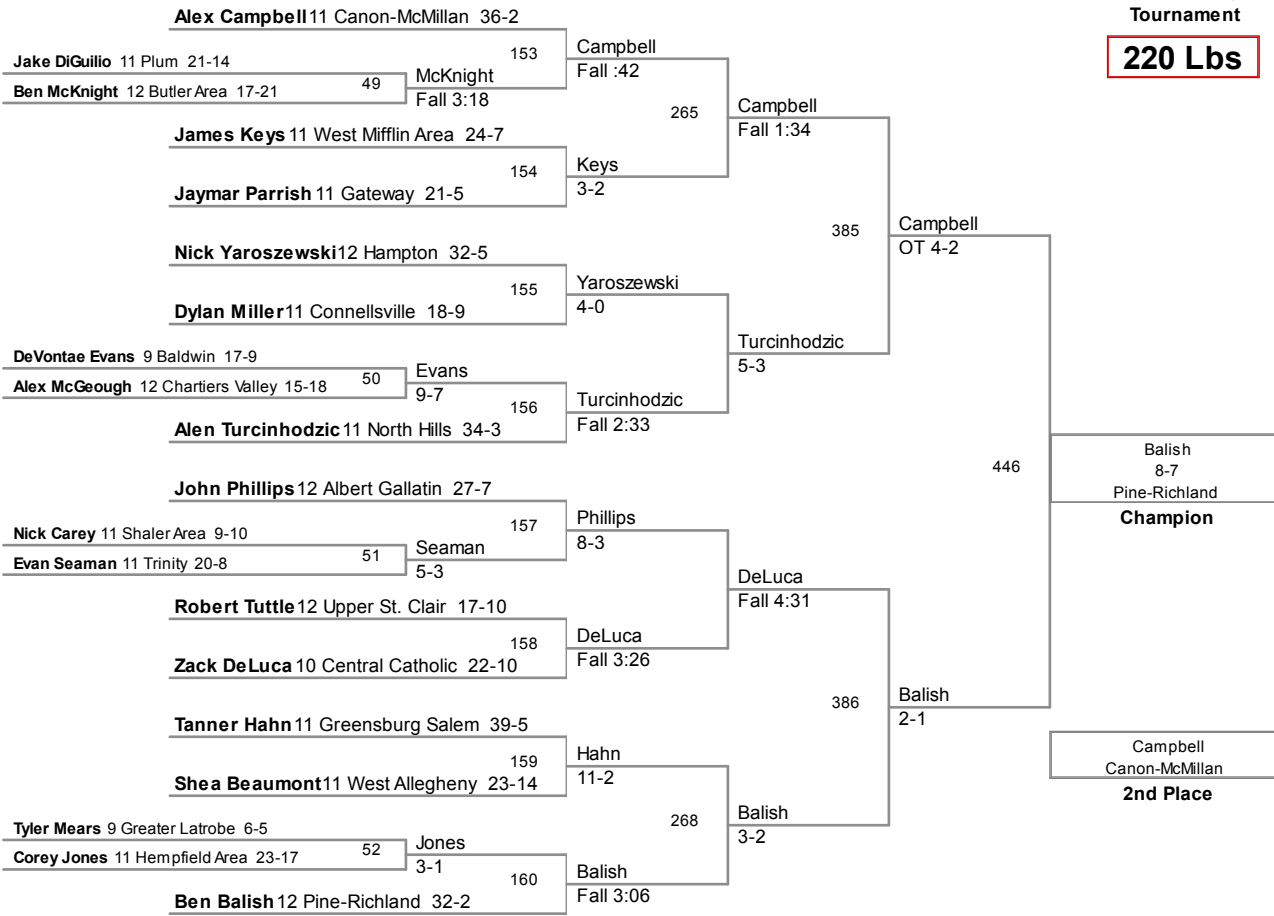

152 Lbs

160 Lbs

170 Lbs

182 Lbs

195 Lbs

220 Lbs

2012 SW AAA Regional
Tournament

285 Lbs