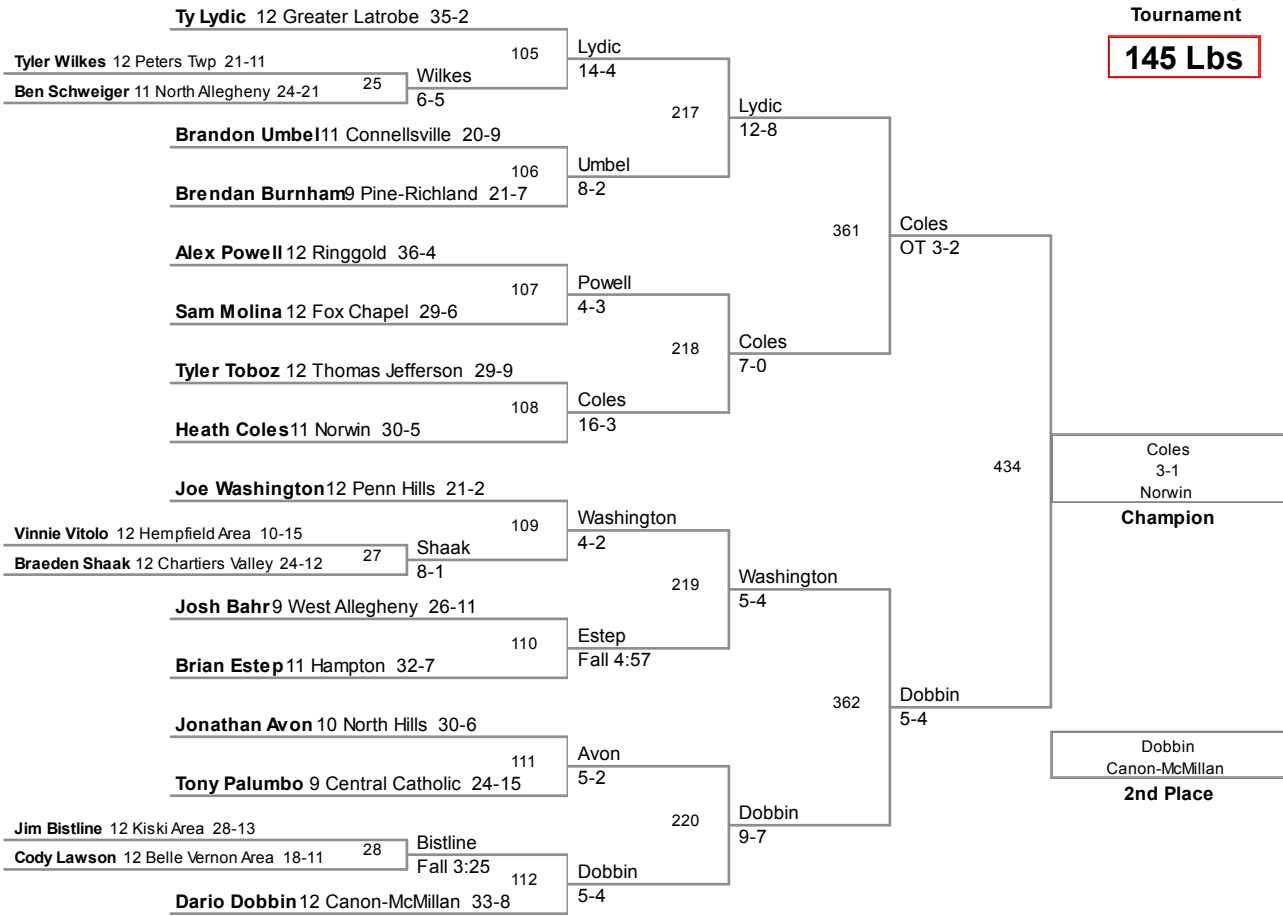

Plc	Points	Team	CH	CO
1	216.5	Canon-McMillan	-	-
2	112	Central Catholic	-	-
3	111	Franklin Regional	-	-
4	107.5	Hampton	-	-
5	94	Greensburg Salem	-	-
6	87.5	Kiski Area	-	-
7	77	Greater Latrobe	-	-
8	70.5	North Allegheny	-	-
9	66.5	Hempfield Area	-	-
10	62	Connellsville	-	-
11	58.5	Upper St. Clair	-	-
12	51	Butler Area	-	-
13	44.5	Ringgold	-	-
14	40.5	Peters Twp	-	-
15	39	Norwin	-	-
16	38.5	Belle Vernon Area	-	-
17	38	North Hills	-	-
18	34.5	Mt. Lebanon	-	-
19	28	Hopewell	-	-
20	25	Bethel Park	-	-
20	25	Pine-Richland	-	-
22	23	Penn Trafford	-	-
22	23	Waynesburg	-	-
24	21	Elizabeth Forward	-	-
25	20.5	Montour	-	-
26	19	Ambridge	-	-
26	19	West Mifflin Area	-	-
28	18	Chartiers Valley	-	-
29	16	McGuffey	-	-
29	16	Trinity	-	-
31	15	Fox Chapel	-	-
32	14	Thomas Jefferson	-	-

Team Scores *Tournament @ Sat, 3 Mar 2012 21:53:58*

Plc	Points	Team	CH	CO
33	12	Gateway	-	-
34	11	Penn Hills	-	-
35	10	Plum	-	-
36	8	West Allegheny	-	-
37	7	Shaler Area	-	-
38	6	Albert Gallatin	-	-
38	6	Baldwin	-	-
38	6	Indiana	-	-
38	6	Uniontown	-	-
42	3	Seneca Valley	-	-
43	2	McKeesport	-	-
44	0	Knoch	-	-
44	0	Mars	-	-
44	0	Moon Area	-	-

106 Lbs

113 Lbs

120 Lbs

2012 SW AAA Regional
Tournament

126 Lbs

132 Lbs

138 Lbs

145 Lbs