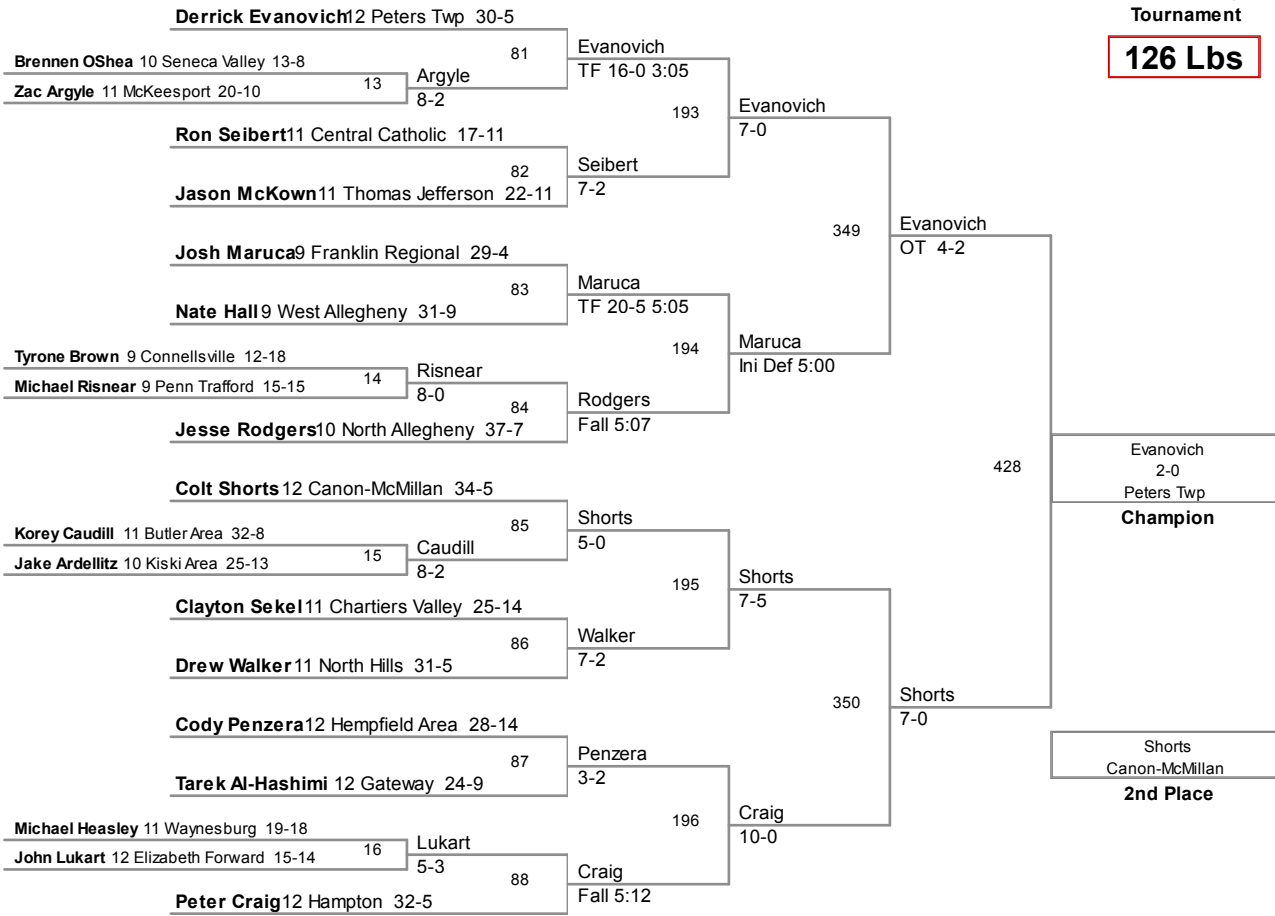

Team Scores *Tournament @ Sat, 3 Mar 2012 21:53:58*

Plc	Points	Team	CH	CO
33	12	Gateway	-	-
34	11	Penn Hills	-	-
35	10	Plum	-	-
36	8	West Allegheny	-	-
37	7	Shaler Area	-	-
38	6	Albert Gallatin	-	-
38	6	Baldwin	-	-
38	6	Indiana	-	-
38	6	Uniontown	-	-
42	3	Seneca Valley	-	-
43	2	McKeesport	-	-
44	0	Knoch	-	-
44	0	Mars	-	-
44	0	Moon Area	-	-

106 Lbs

113 Lbs

120 Lbs

2012 SW AAA Regional
Tournament

126 Lbs

132 Lbs

138 Lbs

145 Lbs