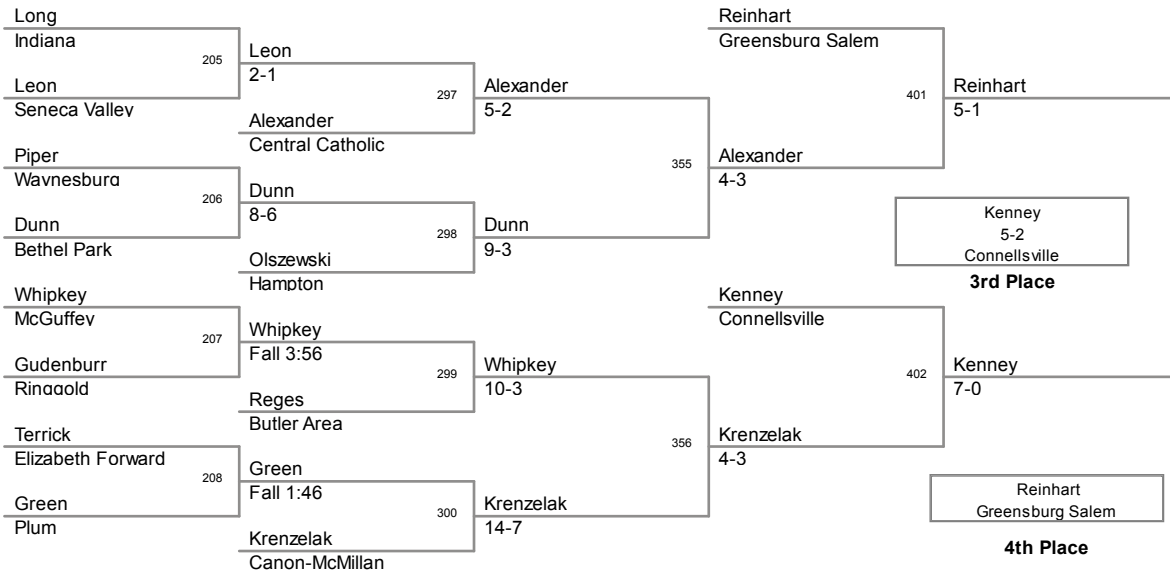

Team Scores *Tournament @ Sat, 3 Mar 2012 21:53:58*

Plc	Points	Team	CH	CO
33	12	Gateway	-	-
34	11	Penn Hills	-	-
35	10	Plum	-	-
36	8	West Allegheny	-	-
37	7	Shaler Area	-	-
38	6	Albert Gallatin	-	-
38	6	Baldwin	-	-
38	6	Indiana	-	-
38	6	Uniontown	-	-
42	3	Seneca Valley	-	-
43	2	McKeesport	-	-
44	0	Knoch	-	-
44	0	Mars	-	-
44	0	Moon Area	-	-

106 Lbs

113 Lbs

120 Lbs

2012 SW AAA Regional
Tournament

126 Lbs

132 Lbs

138 Lbs

145 Lbs