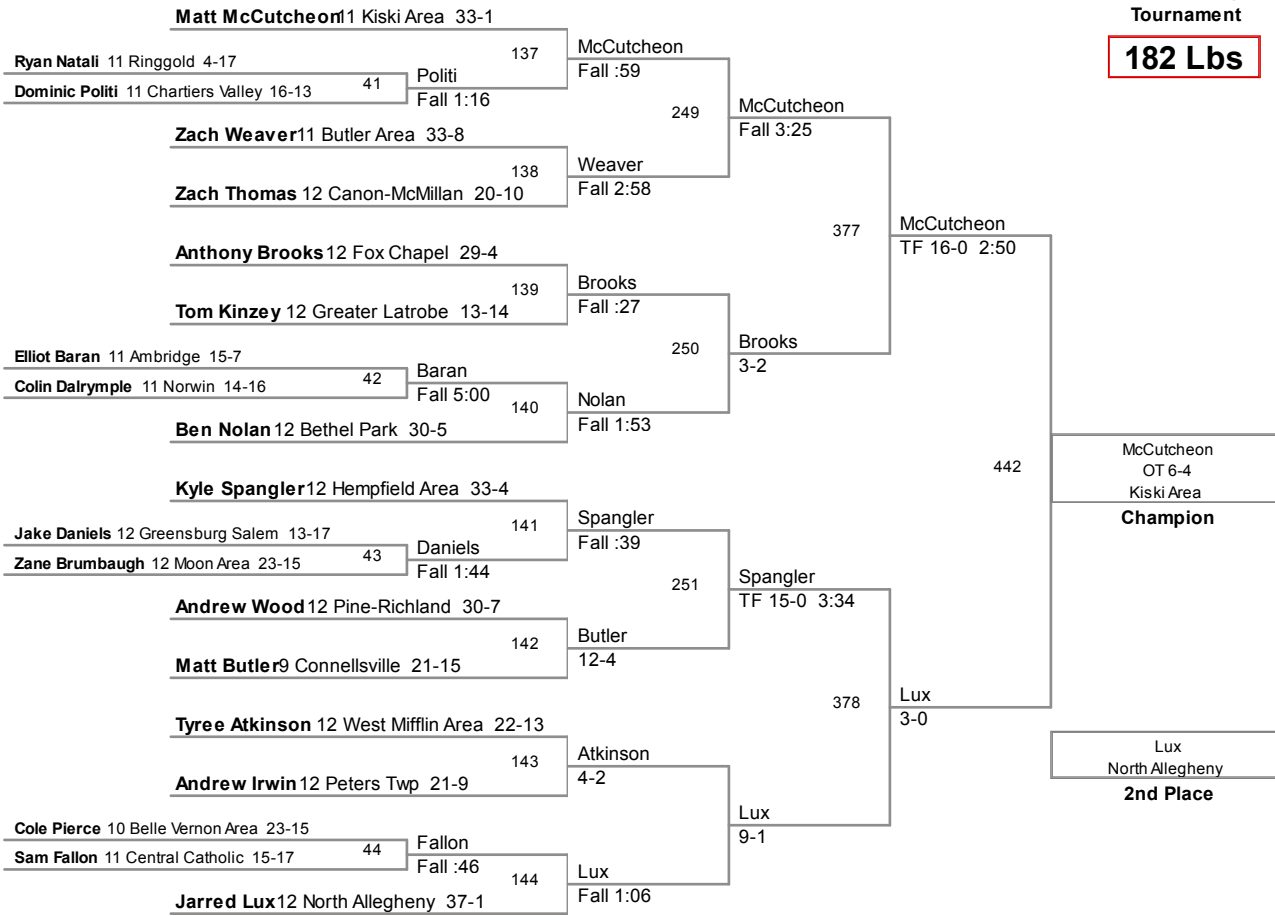

Plc	Points	Team	CH	CO
1	216.5	Canon-McMillan	-	-
2	112	Central Catholic	-	-
3	111	Franklin Regional	-	-
4	107.5	Hampton	-	-
5	94	Greensburg Salem	-	-
6	87.5	Kiski Area	-	-
7	77	Greater Latrobe	-	-
8	70.5	North Allegheny	-	-
9	66.5	Hempfield Area	-	-
10	62	Connellsville	-	-
11	58.5	Upper St. Clair	-	-
12	51	Butler Area	-	-
13	44.5	Ringgold	-	-
14	40.5	Peters Twp	-	-
15	39	Norwin	-	-
16	38.5	Belle Vernon Area	-	-
17	38	North Hills	-	-
18	34.5	Mt. Lebanon	-	-
19	28	Hopewell	-	-
20	25	Bethel Park	-	-
20	25	Pine-Richland	-	-
22	23	Penn Trafford	-	-
22	23	Waynesburg	-	-
24	21	Elizabeth Forward	-	-
25	20.5	Montour	-	-
26	19	Ambridge	-	-
26	19	West Mifflin Area	-	-
28	18	Chartiers Valley	-	-
29	16	McGuffey	-	-
29	16	Trinity	-	-
31	15	Fox Chapel	-	-
32	14	Thomas Jefferson	-	-

Team Scores *Tournament @ Sat, 3 Mar 2012 21:53:58*

Plc	Points	Team	CH	CO
33	12	Gateway	-	-
34	11	Penn Hills	-	-
35	10	Plum	-	-
36	8	West Allegheny	-	-
37	7	Shaler Area	-	-
38	6	Albert Gallatin	-	-
38	6	Baldwin	-	-
38	6	Indiana	-	-
38	6	Uniontown	-	-
42	3	Seneca Valley	-	-
43	2	McKeesport	-	-
44	0	Knoch	-	-
44	0	Mars	-	-
44	0	Moon Area	-	-

152 Lbs

160 Lbs

170 Lbs

182 Lbs

195 Lbs

220 Lbs

2012 SW AAA Regional
Tournament

285 Lbs