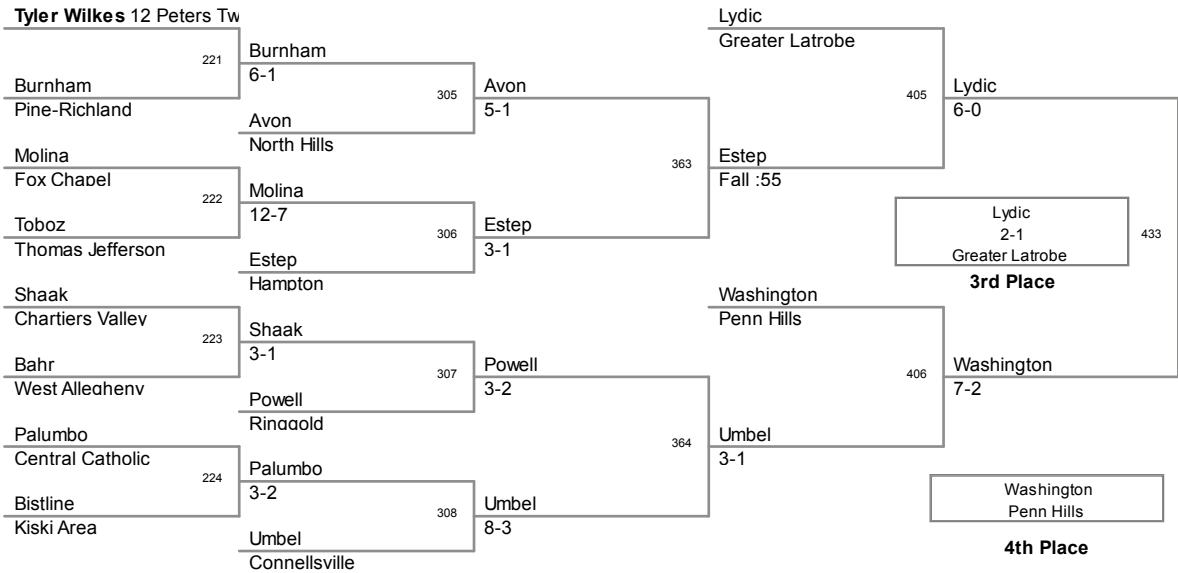

Plc	Points	Team	CH	CO
1	216.5	Canon-McMillan	-	-
2	112	Central Catholic	-	-
3	111	Franklin Regional	-	-
4	107.5	Hampton	-	-
5	94	Greensburg Salem	-	-
6	87.5	Kiski Area	-	-
7	77	Greater Latrobe	-	-
8	70.5	North Allegheny	-	-
9	66.5	Hempfield Area	-	-
10	62	Connellsville	-	-
11	58.5	Upper St. Clair	-	-
12	51	Butler Area	-	-
13	44.5	Ringgold	-	-
14	40.5	Peters Twp	-	-
15	39	Norwin	-	-
16	38.5	Belle Vernon Area	-	-
17	38	North Hills	-	-
18	34.5	Mt. Lebanon	-	-
19	28	Hopewell	-	-
20	25	Bethel Park	-	-
20	25	Pine-Richland	-	-
22	23	Penn Trafford	-	-
22	23	Waynesburg	-	-
24	21	Elizabeth Forward	-	-
25	20.5	Montour	-	-
26	19	Ambridge	-	-
26	19	West Mifflin Area	-	-
28	18	Chartiers Valley	-	-
29	16	McGuffey	-	-
29	16	Trinity	-	-
31	15	Fox Chapel	-	-
32	14	Thomas Jefferson	-	-

Team Scores *Tournament @ Sat, 3 Mar 2012 21:53:58*

Plc	Points	Team	CH	CO
33	12	Gateway	-	-
34	11	Penn Hills	-	-
35	10	Plum	-	-
36	8	West Allegheny	-	-
37	7	Shaler Area	-	-
38	6	Albert Gallatin	-	-
38	6	Baldwin	-	-
38	6	Indiana	-	-
38	6	Uniontown	-	-
42	3	Seneca Valley	-	-
43	2	McKeesport	-	-
44	0	Knoch	-	-
44	0	Mars	-	-
44	0	Moon Area	-	-

106 Lbs

113 Lbs

120 Lbs

2012 SW AAA Regional
Tournament

126 Lbs

132 Lbs

138 Lbs

145 Lbs