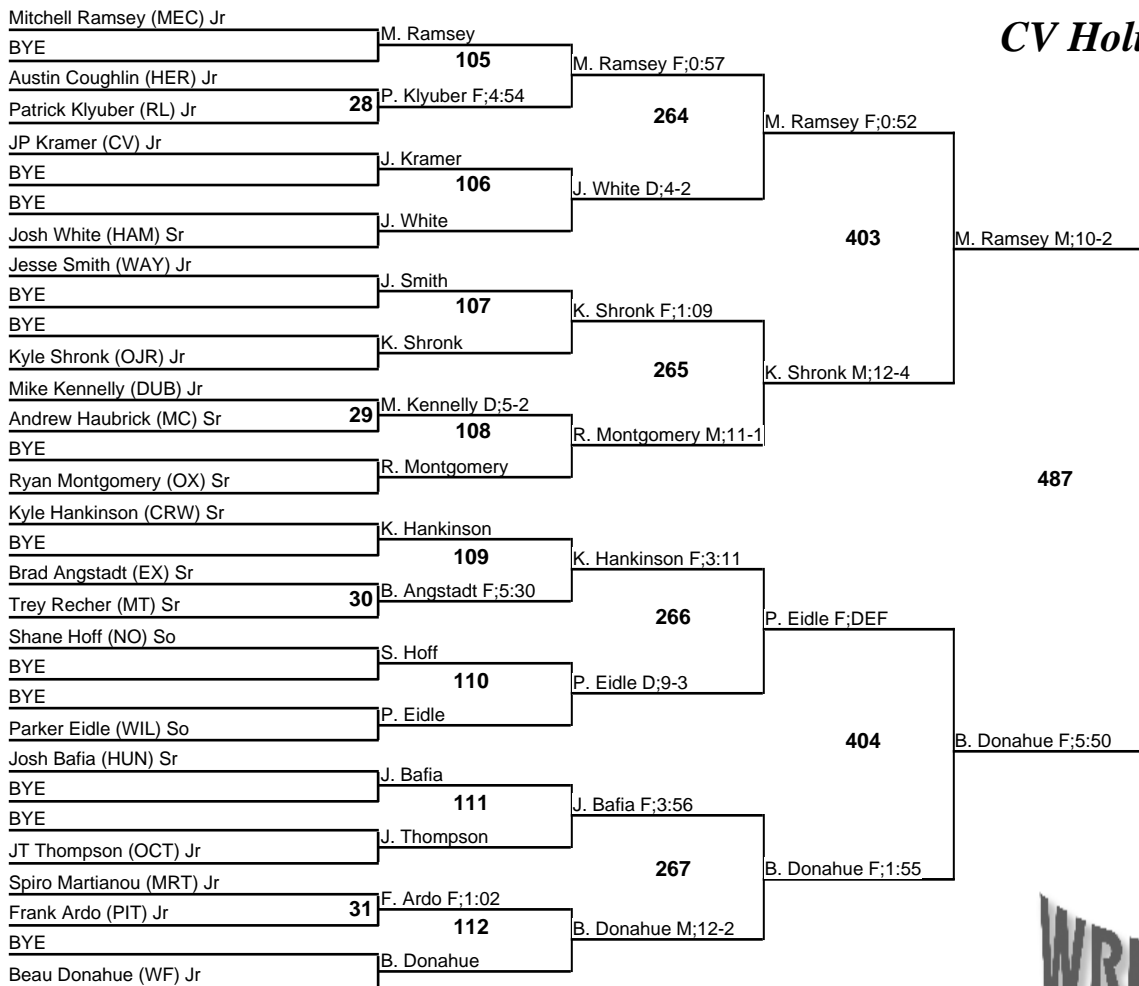

CV Holiday Classic

138

CV Holiday Classic

152

Lancaster Awards & Apparel

Champion

Third Place

Fifth Place

Seventh Place

CV Holiday Classic

160

CV Holiday Classic

170

CV Holiday Classic

220

Texas Roadhouse