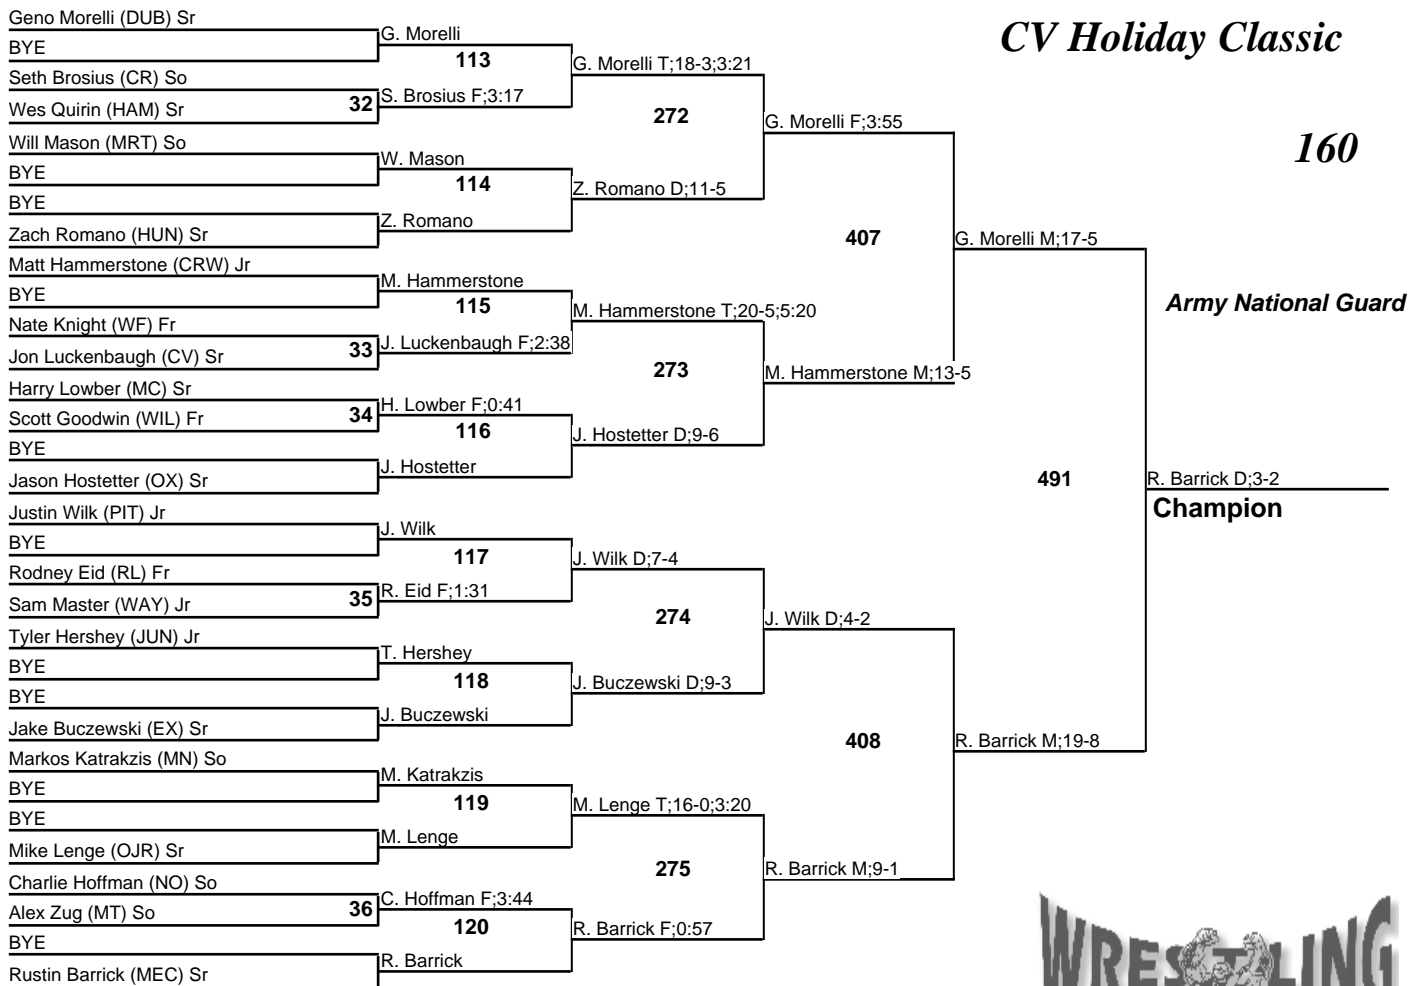

CV Holiday Classic

138

CV Holiday Classic

152

Lancaster Awards & Apparel

Champion

Third Place

Fifth Place

Seventh Place

CV Holiday Classic

160

CV Holiday Classic

170

CV Holiday Classic

220

Texas Roadhouse