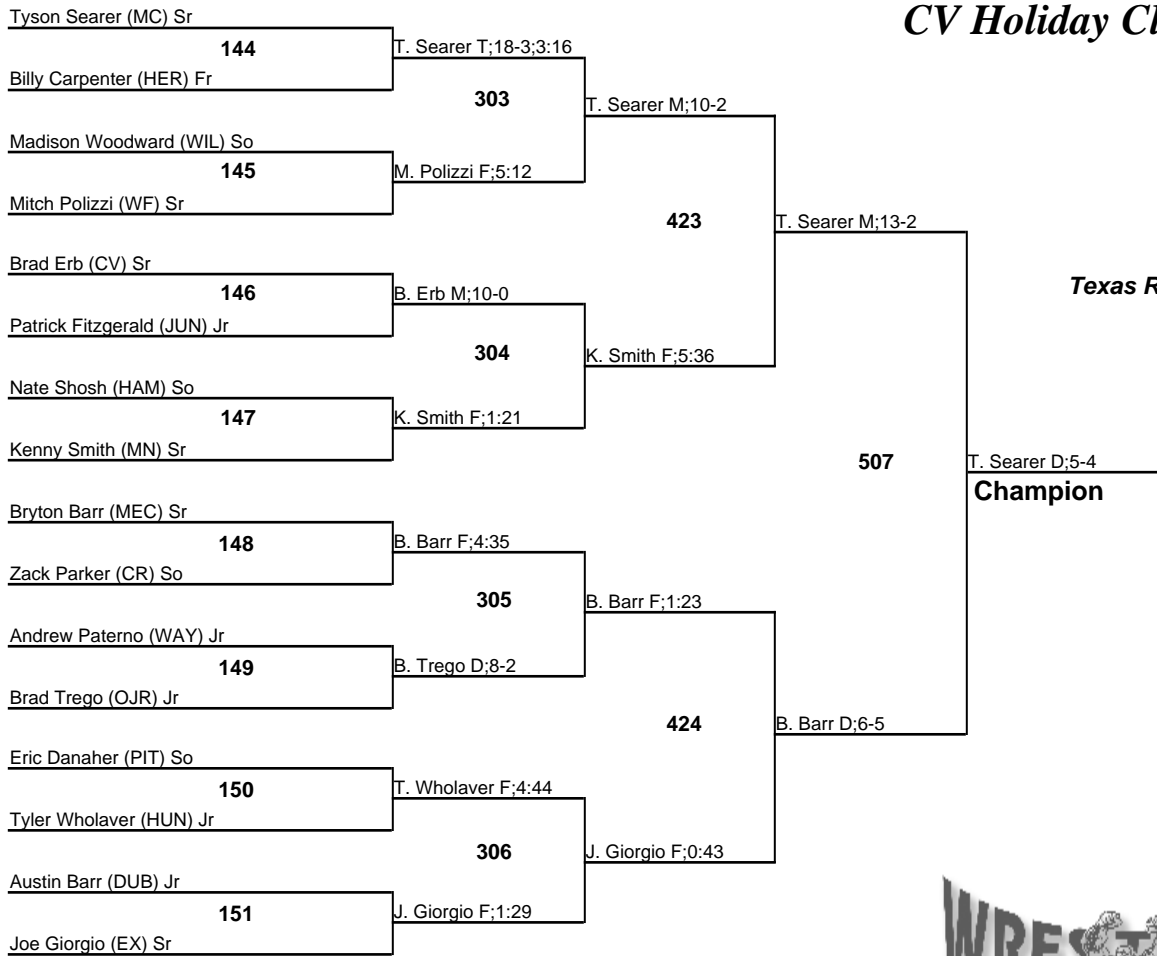

Seventh Place

CV Holiday Classic

160

CV Holiday Classic

170

CV Holiday Classic

220

Texas Roadhouse