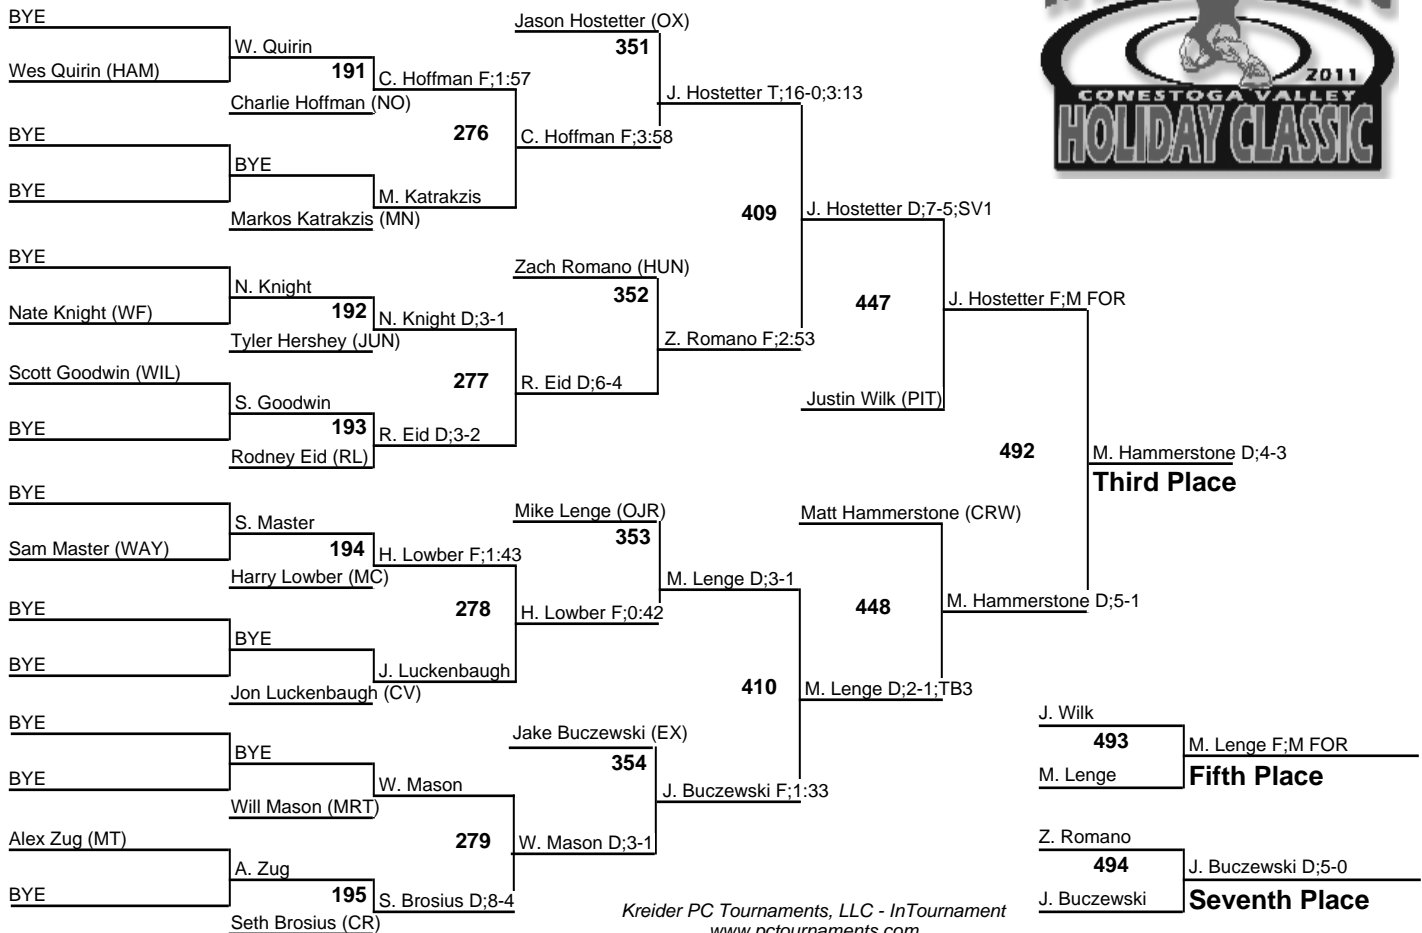

CV Holiday Classic

138

CV Holiday Classic

152

Lancaster Awards & Apparel

Champion

Third Place

Fifth Place

Seventh Place

CV Holiday Classic

160

CV Holiday Classic

170

CV Holiday Classic

220

Texas Roadhouse