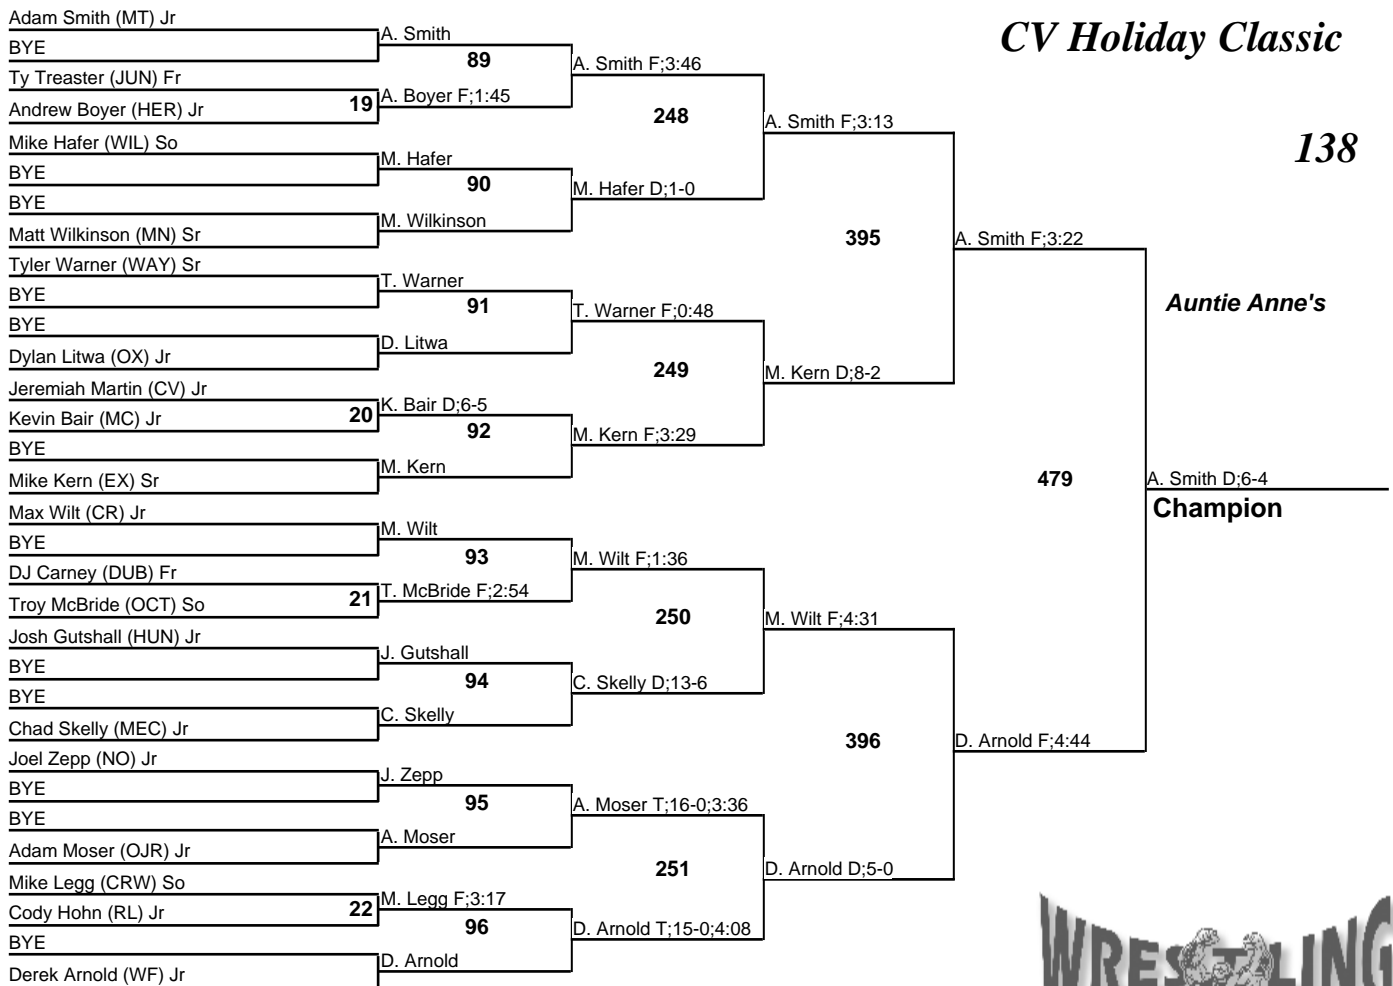

CV Holiday Classic

Team Standings

Plc	Score	School	CH	WB	1	2	3	4	5	6	7	8
1	227.0	Mechanicsburg	0	0	4	2	1	0	1	0	0	1
2	195.0	Owen J. Roberts	0	0	1	1	3	2	1	2	1	0
3	165.0	Manheim Township	0	0	2	1	1	2	1	0	0	0
4	143.0	DuBois	0	0	1	2	1	1	0	0	2	0
5	140.0	Marple Newtown	0	0	2	1	2	0	0	1	1	0
	140.0	Wilson	0	0	1	0	0	4	1	1	0	1
7	122.0	Westfield	0	0	0	3	0	0	1	1	2	0
8	119.5	Mifflin County	0	0	1	1	0	1	0	0	1	3
9	107.5	Exeter	0	0	0	0	1	1	2	0	2	1
10	104.0	Caesar Rodney	0	0	1	0	2	0	1	1	0	0
11	82.5	Juniata	0	0	1	1	0	1	0	0	1	0
12	79.5	Hamburg	0	0	0	0	1	0	1	1	1	1
13	79.0	Pittston	0	0	0	1	0	0	0	2	0	0
14	70.0	Huntingdon	0	0	0	0	0	0	1	1	0	2
15	69.5	Crestwood	0	0	0	0	1	0	0	1	0	2
16	55.0	Conestoga Valley	0	0	0	0	0	1	1	0	0	1
17	53.5	Octorara	0	0	0	1	0	0	1	1	0	0
18	53.0	Waynesboro	0	0	0	0	0	0	0	1	1	1
19	50.0	Red Lion	0	0	0	0	0	0	2	0	0	1
20	49.5	Oxford	0	0	0	0	1	1	0	0	0	0
21	43.0	Moorestown	0	0	0	0	0	0	0	0	1	0
22	38.0	New Oxford	0	0	0	0	0	0	0	1	0	0
23	31.0	Hershey	0	0	0	0	0	0	0	0	1	0

CV Holiday Classic

138

CV Holiday Classic

152

Lancaster Awards & Apparel

Champion

Third Place

Fifth Place

Seventh Place

CV Holiday Classic

160

CV Holiday Classic

170

CV Holiday Classic

220

Texas Roadhouse