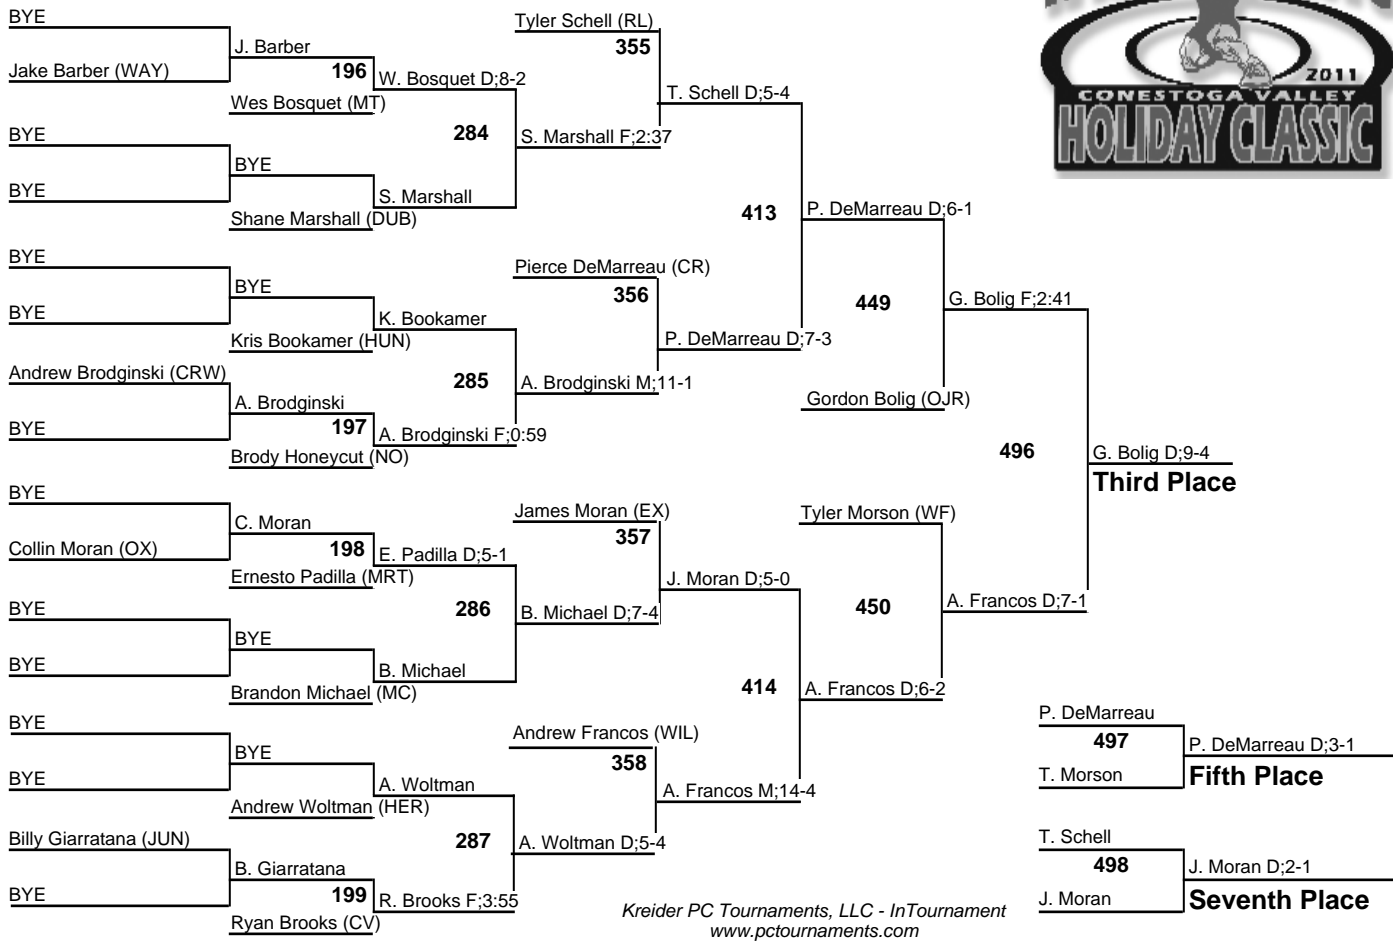

Seventh Place

CV Holiday Classic

160

CV Holiday Classic

170

CV Holiday Classic

220

Texas Roadhouse