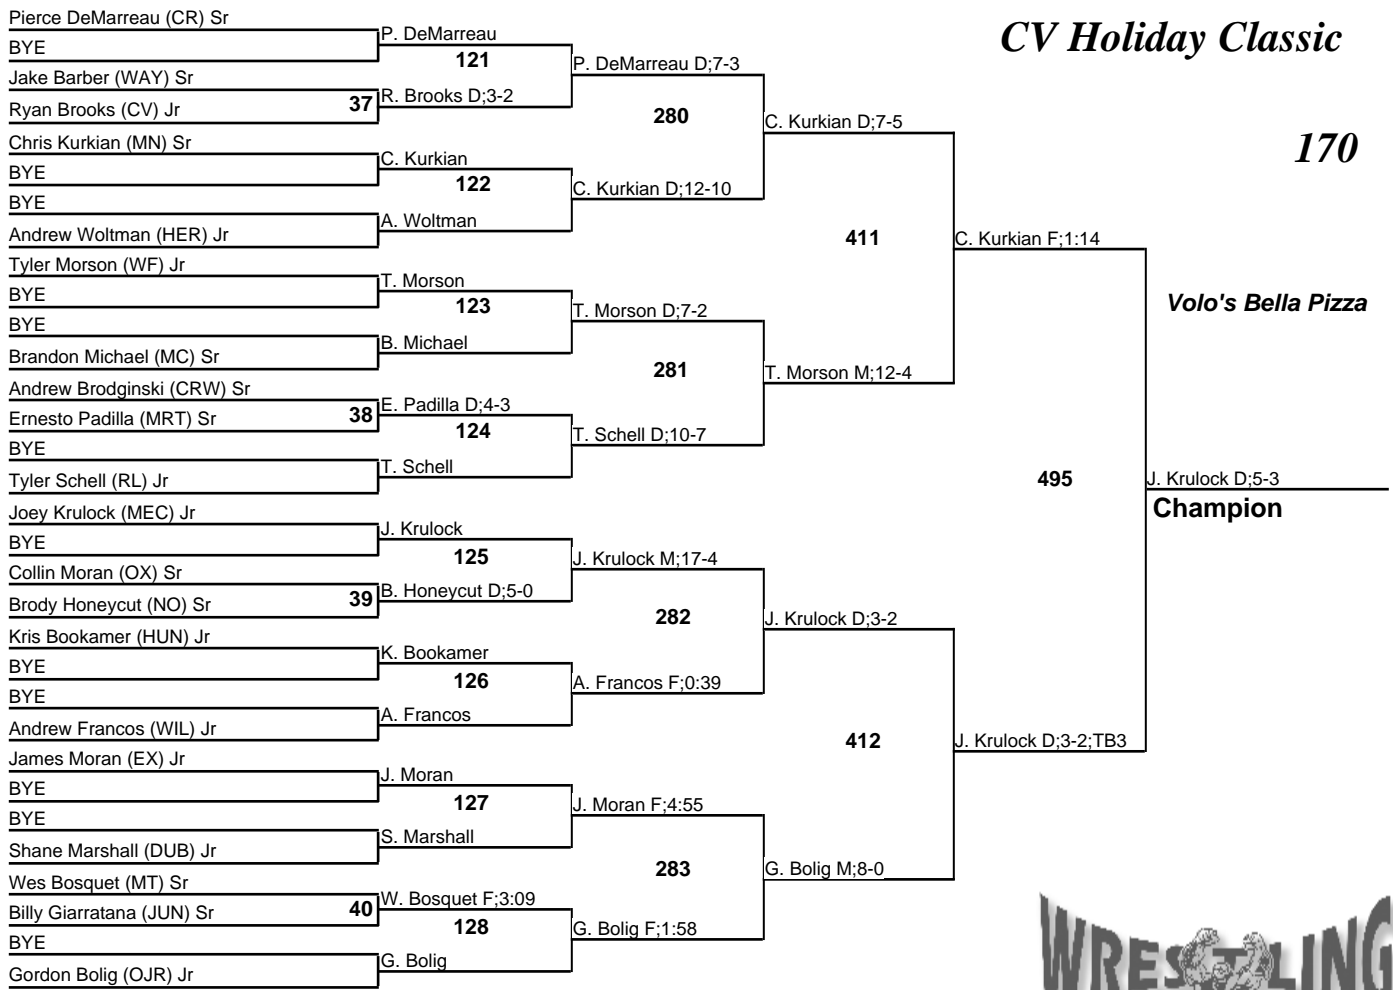

Seventh Place

CV Holiday Classic

160

CV Holiday Classic

170

CV Holiday Classic

220

Texas Roadhouse