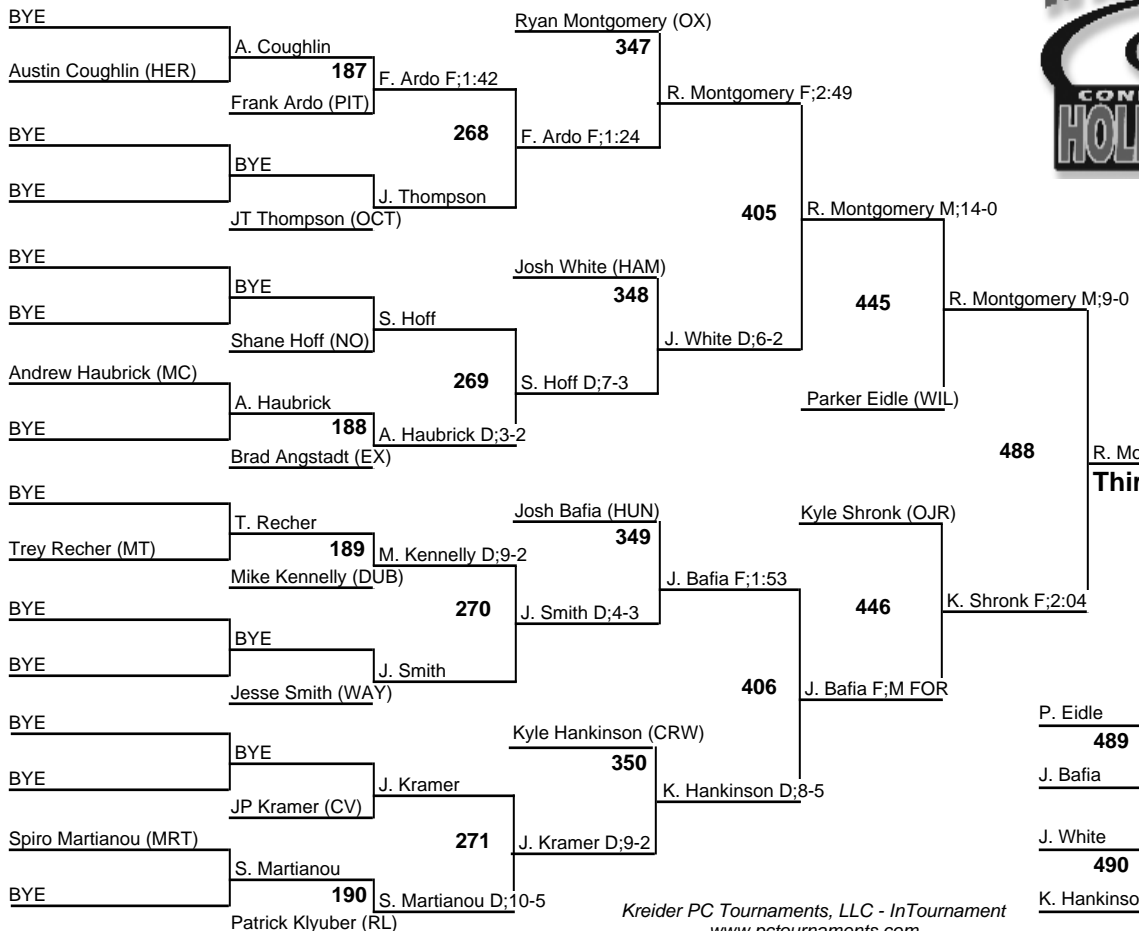

CV Holiday Classic

138

CV Holiday Classic

152

Lancaster Awards & Apparel

Champion

Third Place

Fifth Place

Seventh Place

CV Holiday Classic

160

CV Holiday Classic

170

CV Holiday Classic

220

Texas Roadhouse