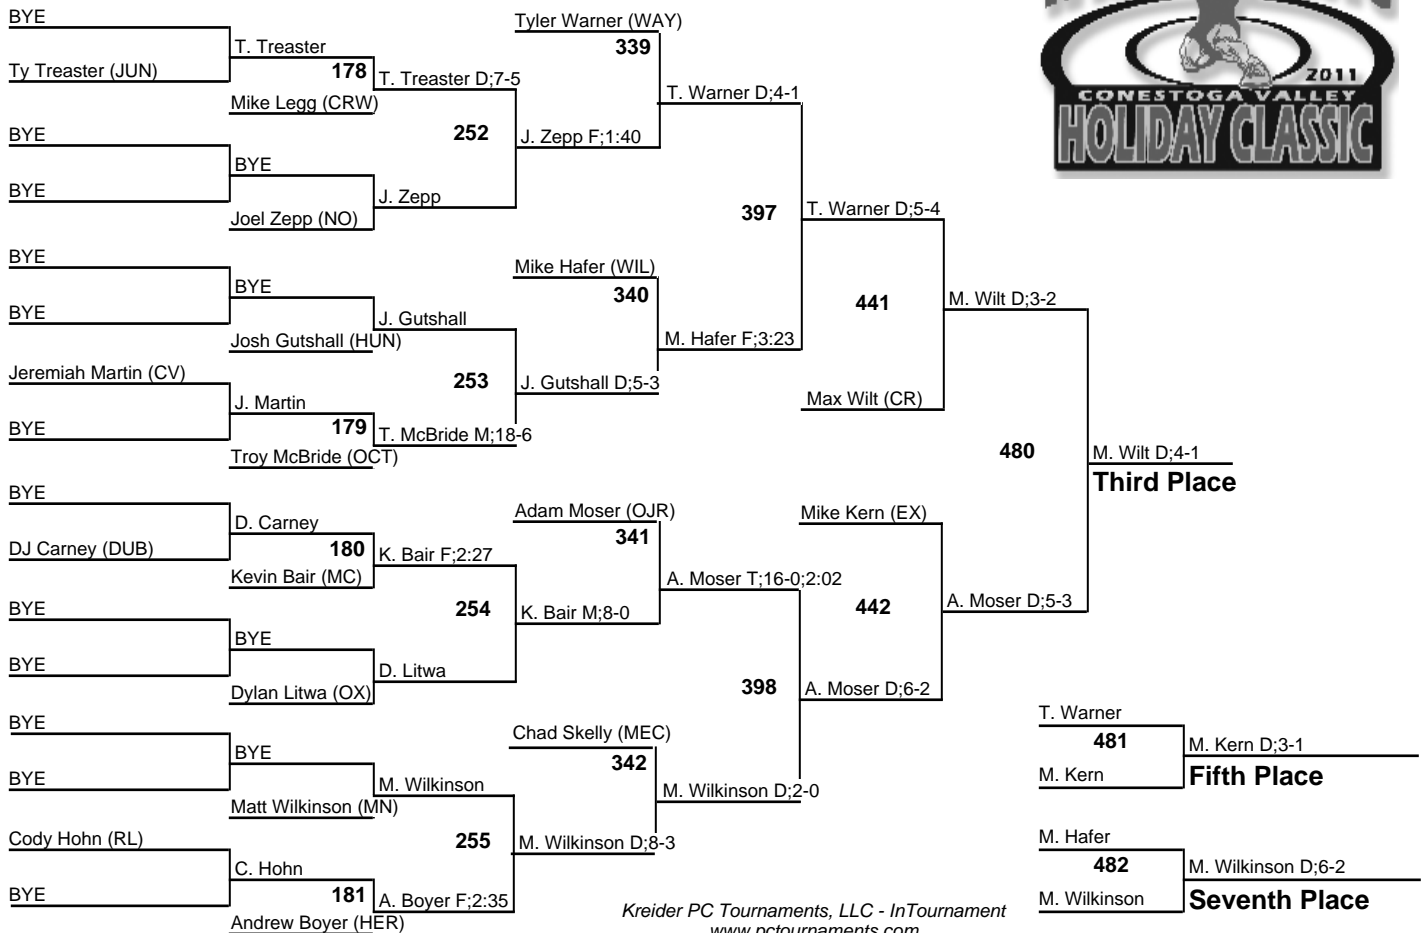

CV Holiday Classic

Team Standings

Plc	Score	School	CH	WB	1	2	3	4	5	6	7	8
1	227.0	Mechanicsburg	0	0	4	2	1	0	1	0	0	1
2	195.0	Owen J. Roberts	0	0	1	1	3	2	1	2	1	0
3	165.0	Manheim Township	0	0	2	1	1	2	1	0	0	0
4	143.0	DuBois	0	0	1	2	1	1	0	0	2	0
5	140.0	Marple Newtown	0	0	2	1	2	0	0	1	1	0
	140.0	Wilson	0	0	1	0	0	4	1	1	0	1
7	122.0	Westfield	0	0	0	3	0	0	1	1	2	0
8	119.5	Mifflin County	0	0	1	1	0	1	0	0	1	3
9	107.5	Exeter	0	0	0	0	1	1	2	0	2	1
10	104.0	Caesar Rodney	0	0	1	0	2	0	1	1	0	0
11	82.5	Juniata	0	0	1	1	0	1	0	0	1	0
12	79.5	Hamburg	0	0	0	0	1	0	1	1	1	1
13	79.0	Pittston	0	0	0	1	0	0	0	2	0	0
14	70.0	Huntingdon	0	0	0	0	0	0	1	1	0	2
15	69.5	Crestwood	0	0	0	0	1	0	0	1	0	2
16	55.0	Conestoga Valley	0	0	0	0	0	1	1	0	0	1
17	53.5	Octorara	0	0	0	1	0	0	1	1	0	0
18	53.0	Waynesboro	0	0	0	0	0	0	0	1	1	1
19	50.0	Red Lion	0	0	0	0	0	0	2	0	0	1
20	49.5	Oxford	0	0	0	0	1	1	0	0	0	0
21	43.0	Moorestown	0	0	0	0	0	0	0	0	1	0
22	38.0	New Oxford	0	0	0	0	0	0	0	1	0	0
23	31.0	Hershey	0	0	0	0	0	0	0	0	1	0

CV Holiday Classic

138

CV Holiday Classic

152

Lancaster Awards & Apparel

Champion

Third Place

Fifth Place

Seventh Place

CV Holiday Classic

160

CV Holiday Classic

170

CV Holiday Classic

220

Texas Roadhouse