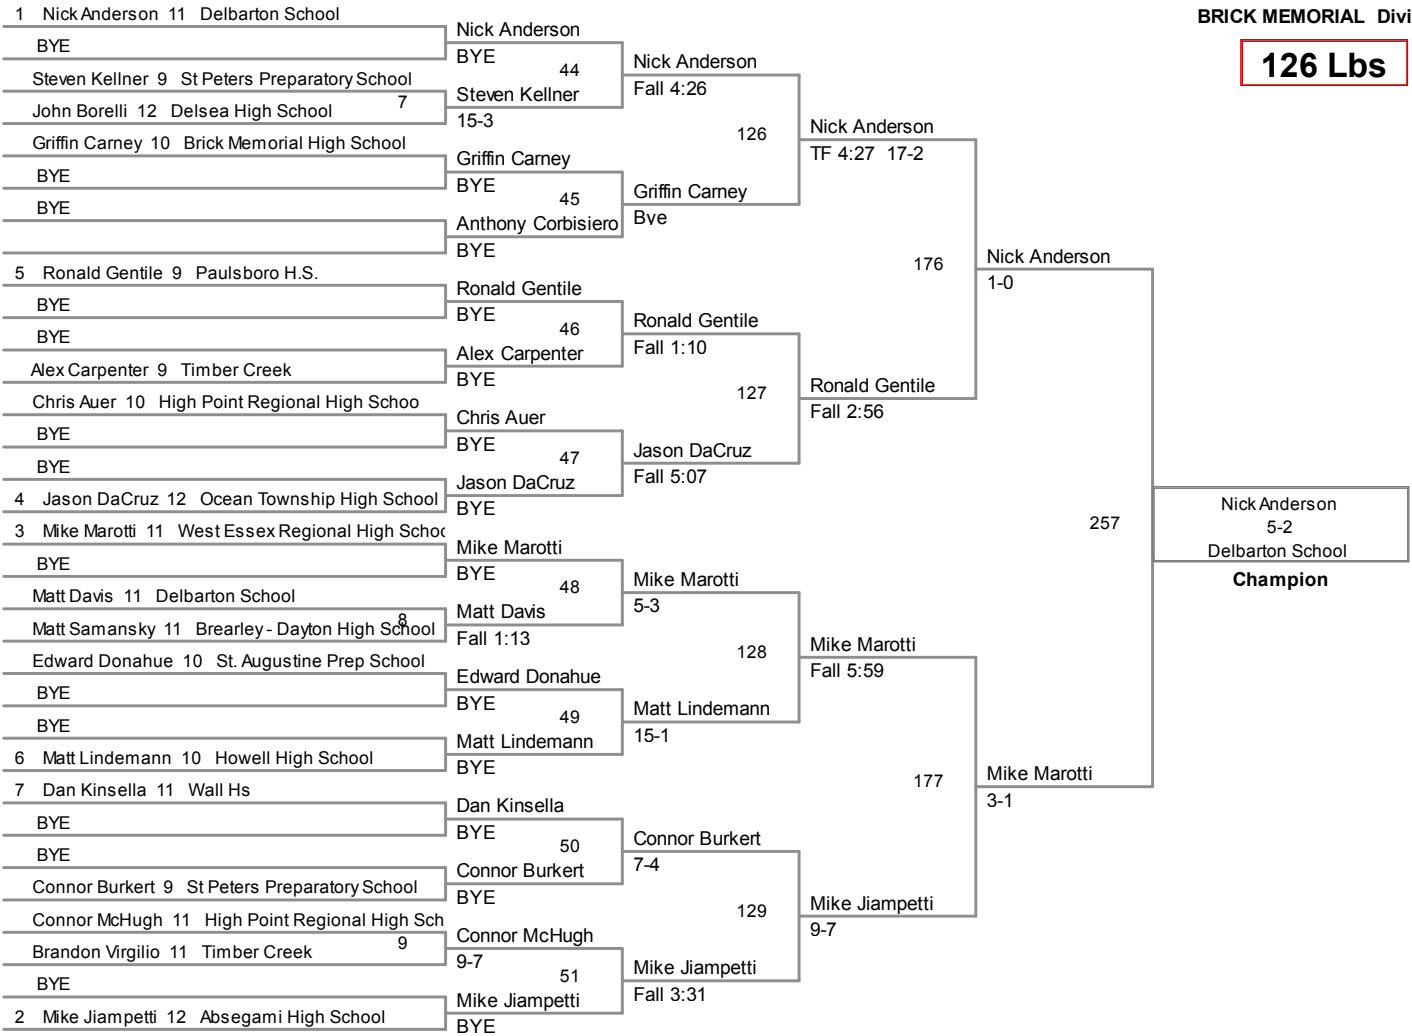

BRICK MEMORIAL CLASSIC
BRICK MEMORIAL Division

126 Lbs