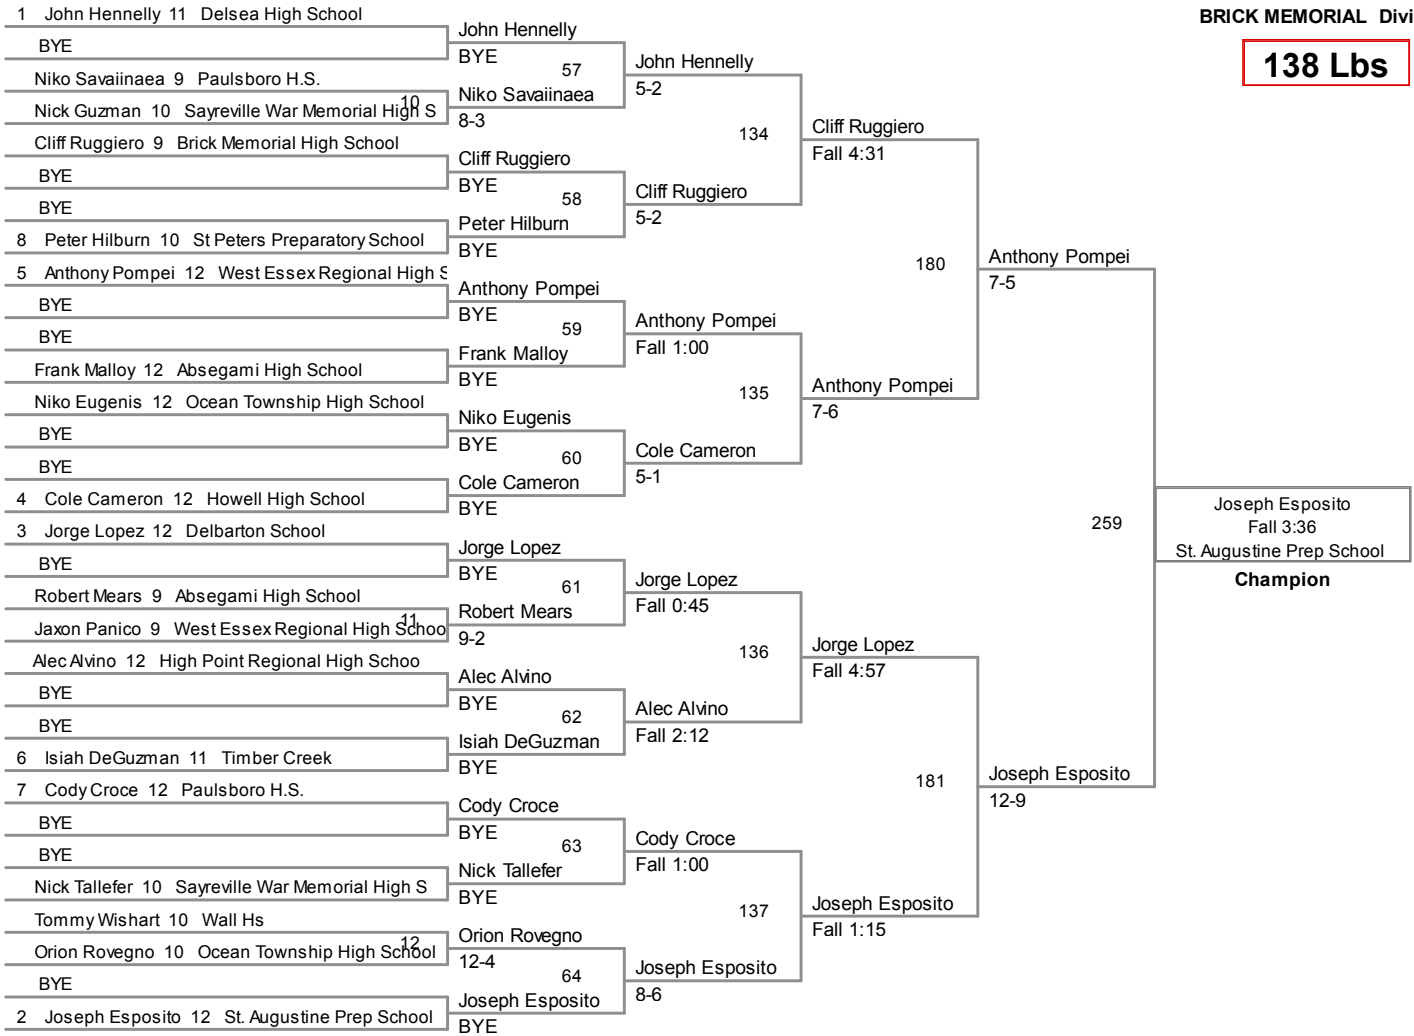

126 Lbs

BRICK MEMORIAL CLASSIC
BRICK MEMORIAL Division

132 Lbs

BRICK MEMORIAL CLASSIC
BRICK MEMORIAL Division

138 Lbs

BRICK MEMORIAL CLASSIC
BRICK MEMORIAL Division

145 Lbs

152 Lbs