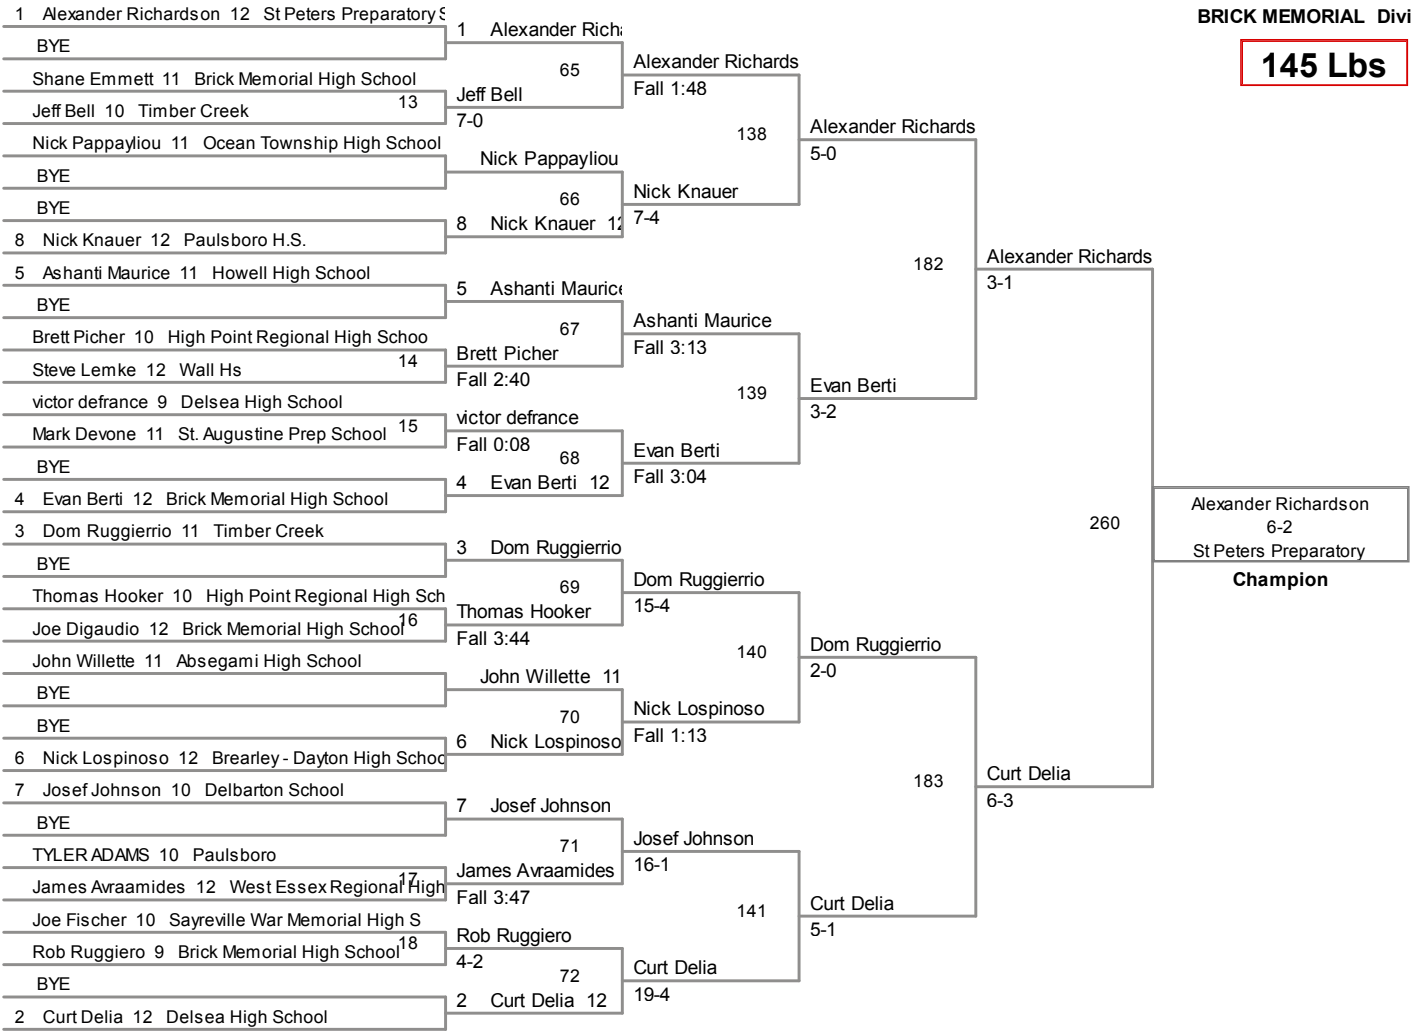

126 Lbs

BRICK MEMORIAL CLASSIC
BRICK MEMORIAL Division

132 Lbs

BRICK MEMORIAL CLASSIC
BRICK MEMORIAL Division

138 Lbs

BRICK MEMORIAL CLASSIC
BRICK MEMORIAL Division

145 Lbs

152 Lbs

BRICK MEMORIAL CLASSIC
BRICK MEMORIAL Division

160 Lbs

BRICK MEMORIAL CLASSIC
BRICK MEMORIAL Division

170 Lbs

BRICK MEMORIAL CLASSIC
BRICK MEMORIAL Division

182 Lbs

BRICK MEMORIAL CLASSIC
BRICK MEMORIAL Division