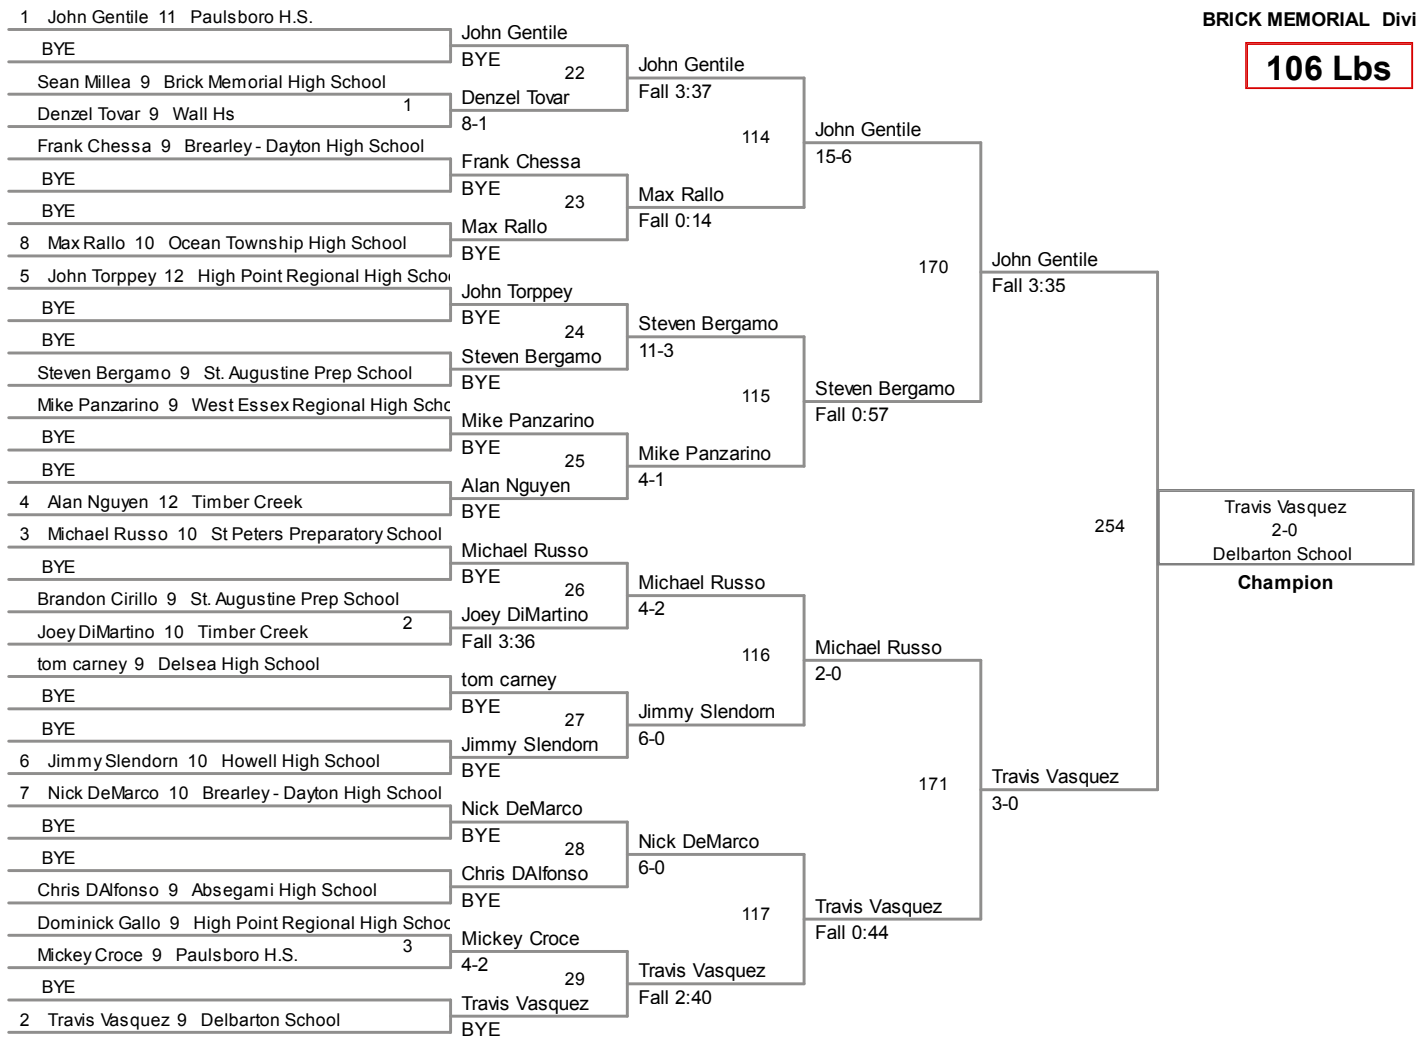

BRICK MEMORIAL CLASSIC
BRICK MEMORIAL Division

106 Lbs

BRICK MEMORIAL CLASSIC
BRICK MEMORIAL Division

113 Lbs

BRICK MEMORIAL CLASSIC
BRICK MEMORIAL Division

120 Lbs

BRICK MEMORIAL CLASSIC
BRICK MEMORIAL Division

126 Lbs

BRICK MEMORIAL CLASSIC
BRICK MEMORIAL Division

132 Lbs

BRICK MEMORIAL CLASSIC
BRICK MEMORIAL Division

138 Lbs

BRICK MEMORIAL CLASSIC
BRICK MEMORIAL Division

145 Lbs

152 Lbs