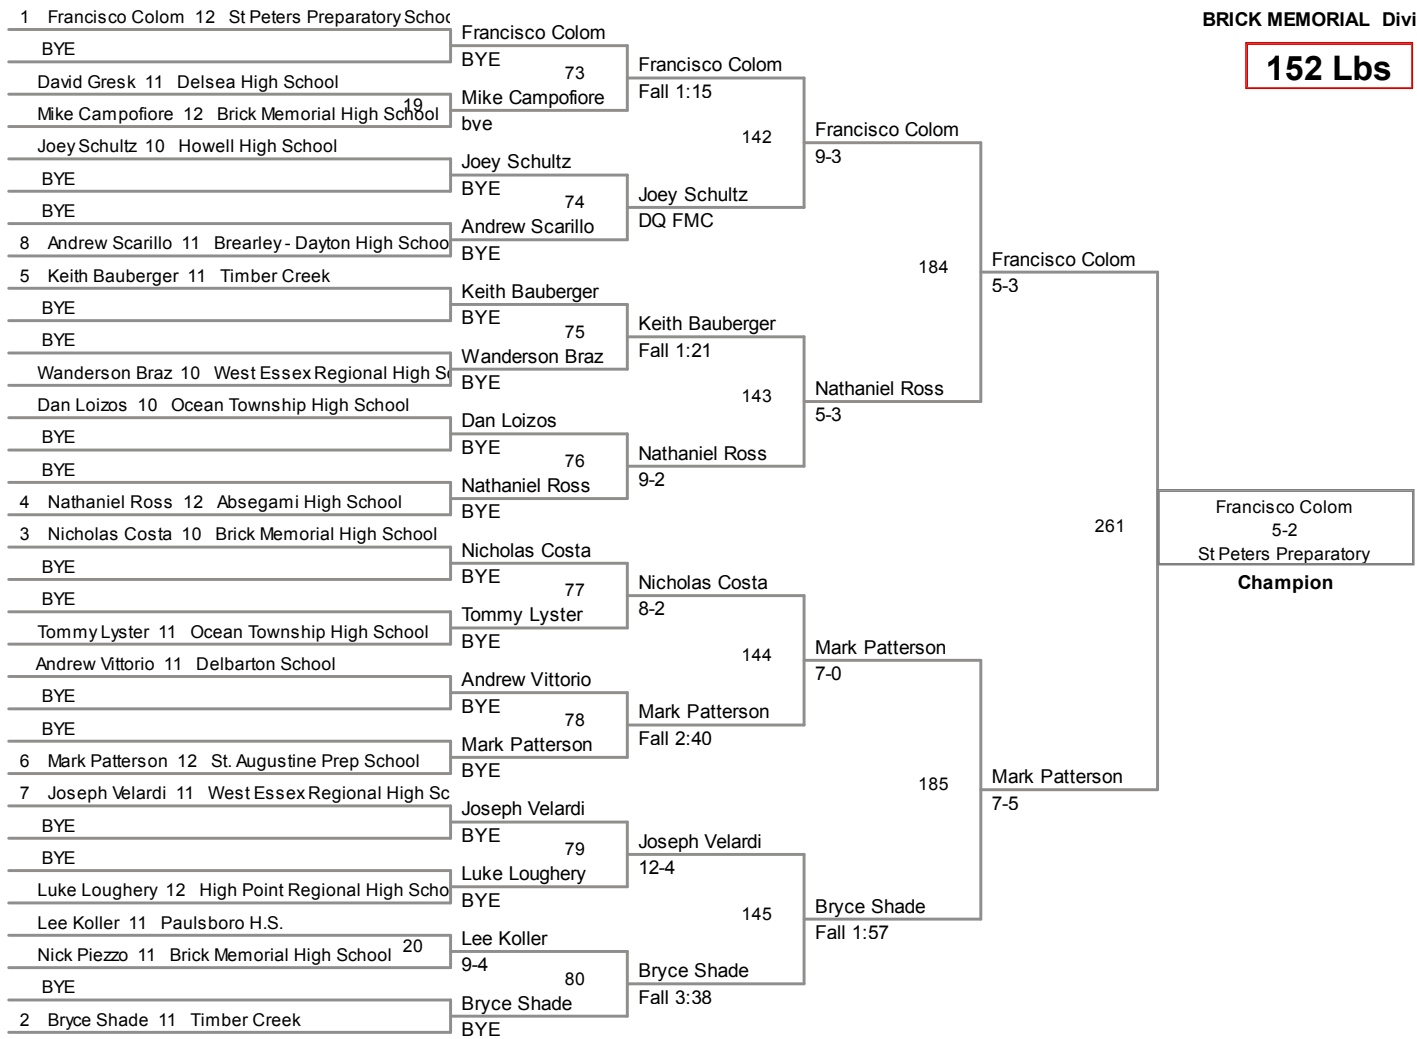

126 Lbs

BRICK MEMORIAL CLASSIC
BRICK MEMORIAL Division

132 Lbs

BRICK MEMORIAL CLASSIC
BRICK MEMORIAL Division

138 Lbs

BRICK MEMORIAL CLASSIC
BRICK MEMORIAL Division

145 Lbs

152 Lbs