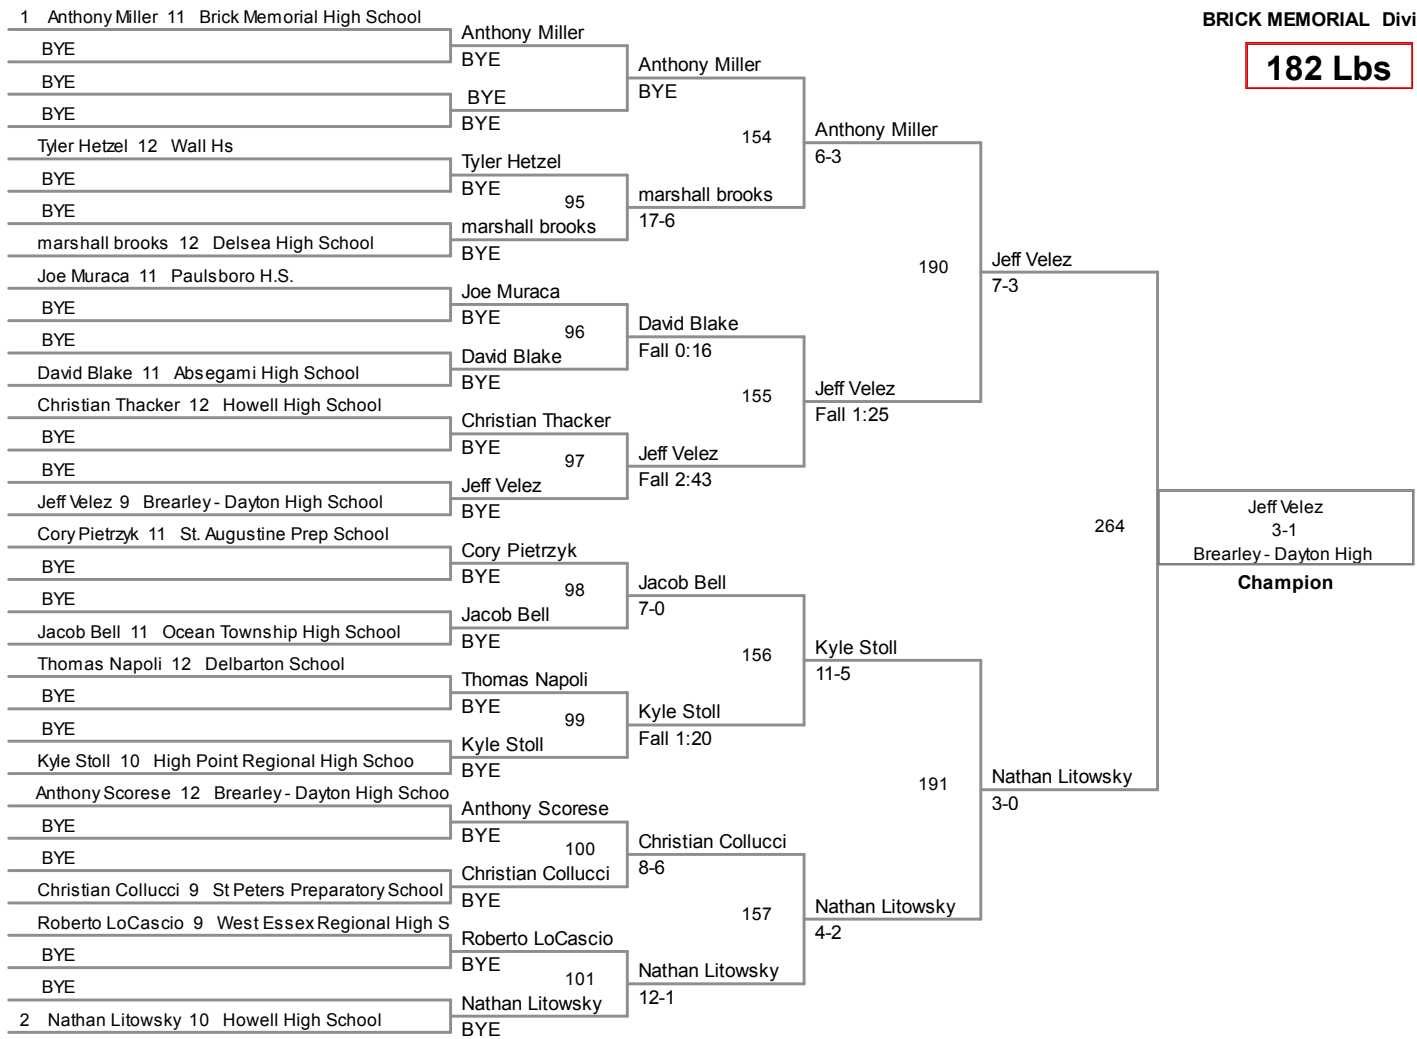

BRICK MEMORIAL CLASSIC
BRICK MEMORIAL Division

160 Lbs

BRICK MEMORIAL CLASSIC
BRICK MEMORIAL Division

170 Lbs

BRICK MEMORIAL CLASSIC
BRICK MEMORIAL Division

182 Lbs

BRICK MEMORIAL CLASSIC
BRICK MEMORIAL Division