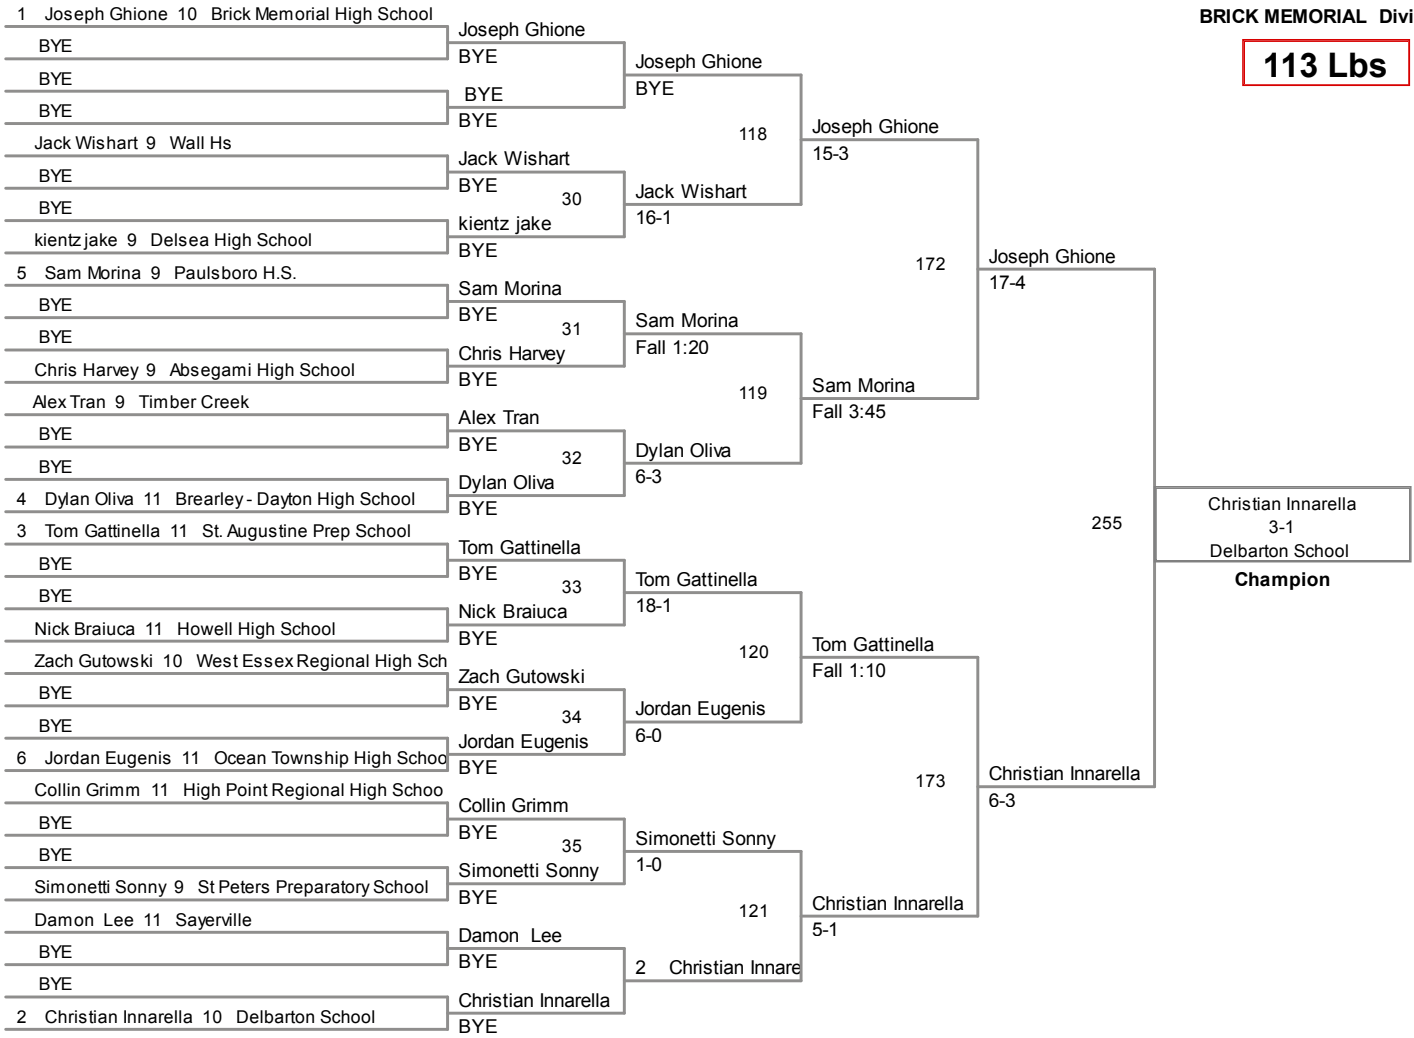

BRICK MEMORIAL CLASSIC
BRICK MEMORIAL Division

106 Lbs

BRICK MEMORIAL CLASSIC
BRICK MEMORIAL Division

113 Lbs

BRICK MEMORIAL CLASSIC
BRICK MEMORIAL Division

120 Lbs

BRICK MEMORIAL CLASSIC
BRICK MEMORIAL Division

285 Lbs