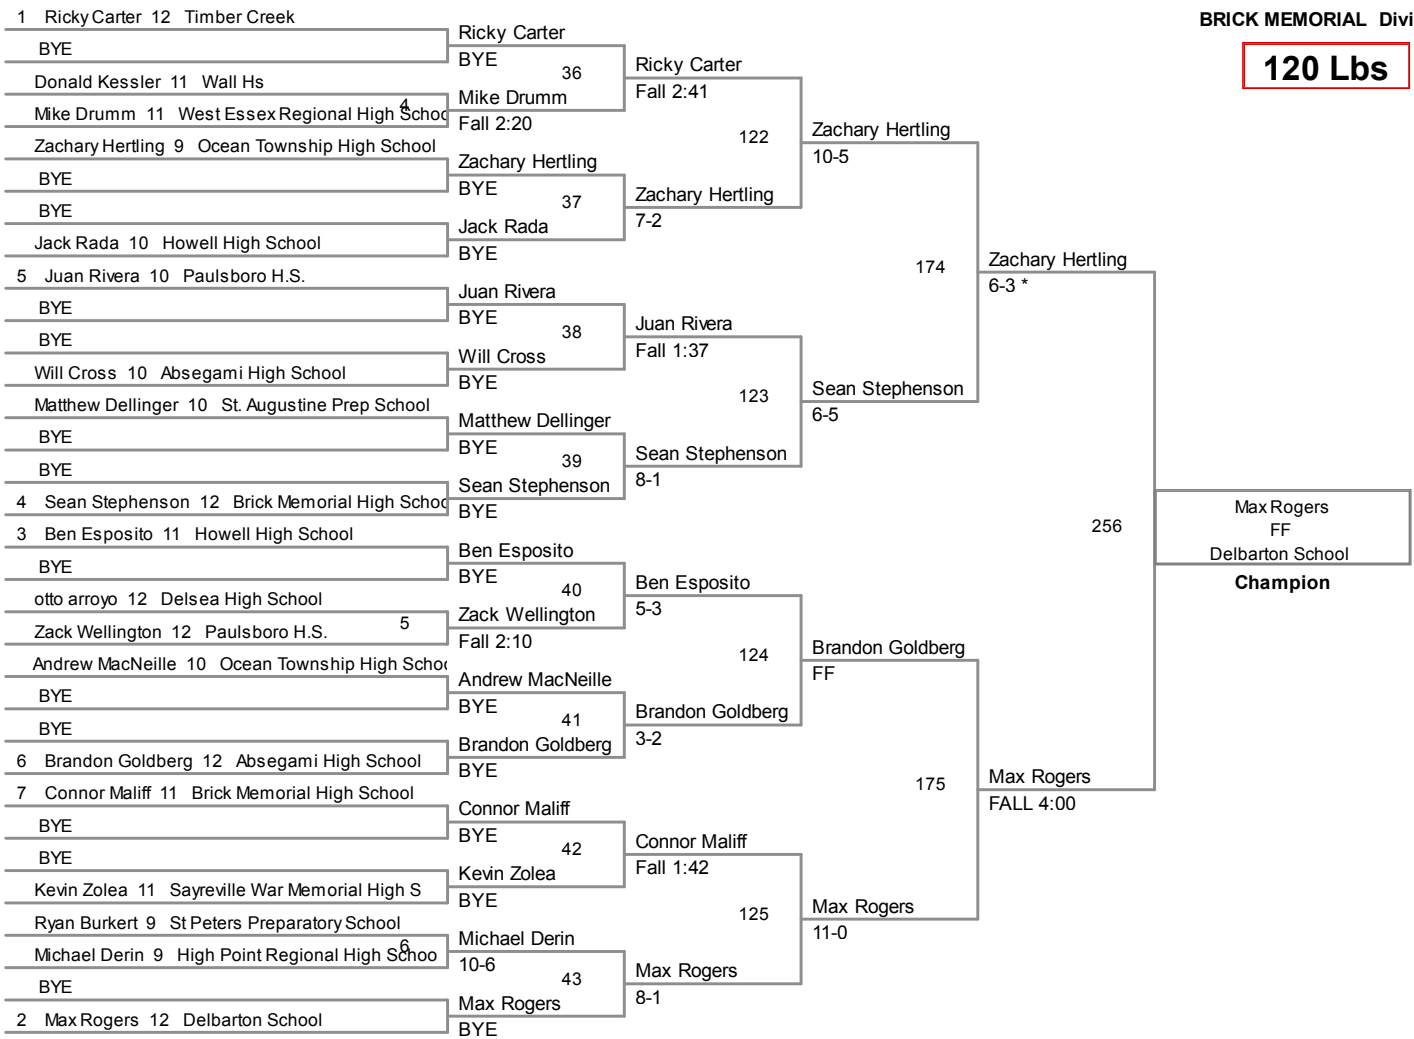

BRICK MEMORIAL CLASSIC
BRICK MEMORIAL Division

106 Lbs

BRICK MEMORIAL CLASSIC
BRICK MEMORIAL Division

113 Lbs

BRICK MEMORIAL CLASSIC
BRICK MEMORIAL Division

120 Lbs

BRICK MEMORIAL CLASSIC
BRICK MEMORIAL Division

126 Lbs

BRICK MEMORIAL CLASSIC
BRICK MEMORIAL Division

132 Lbs

BRICK MEMORIAL CLASSIC
BRICK MEMORIAL Division

138 Lbs

BRICK MEMORIAL CLASSIC
BRICK MEMORIAL Division

145 Lbs

152 Lbs