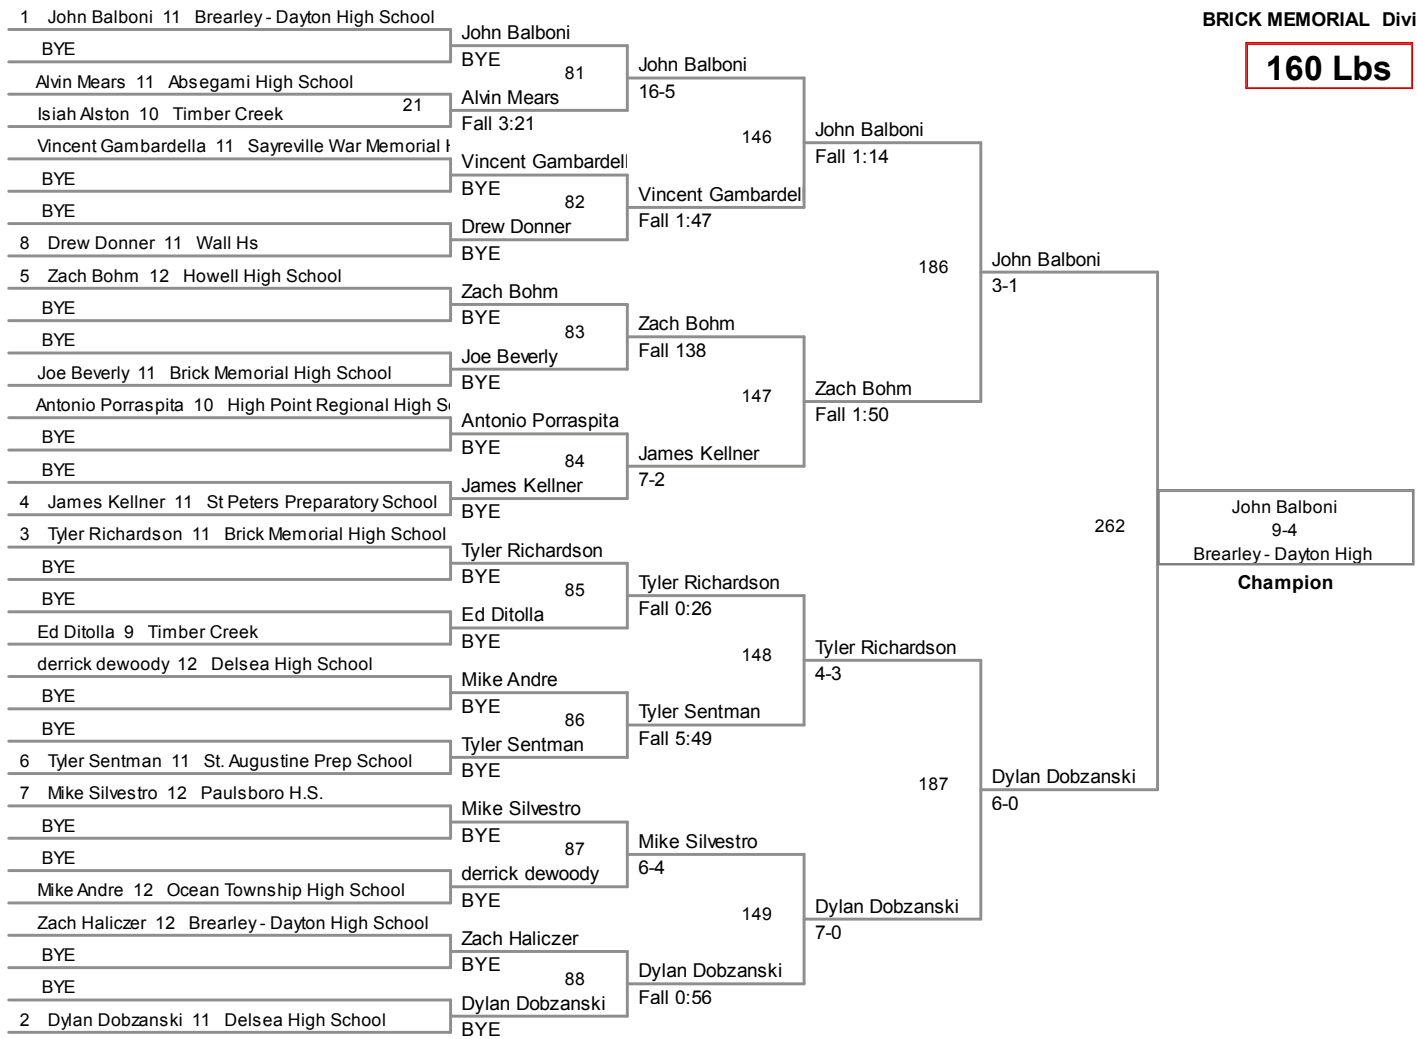

BRICK MEMORIAL CLASSIC
BRICK MEMORIAL Division

160 Lbs