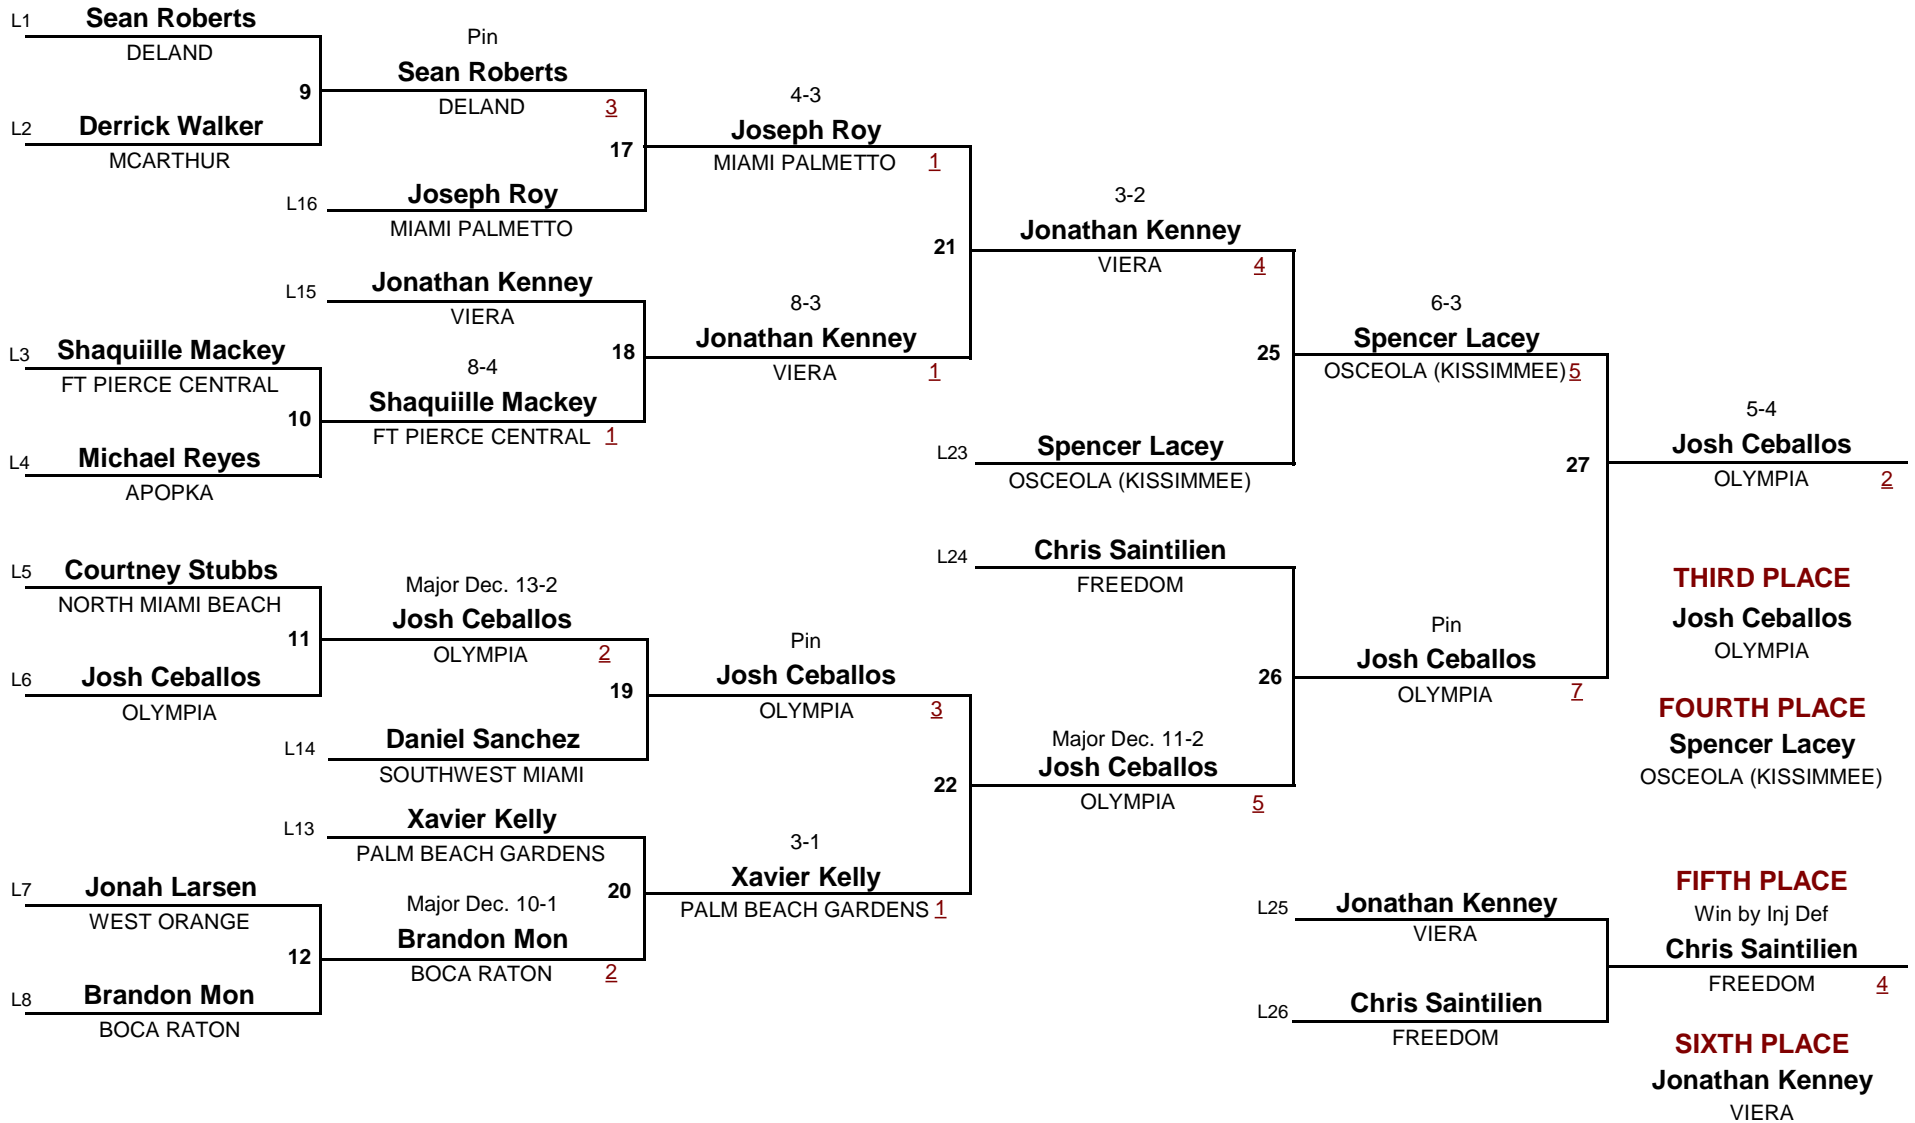

CLASS 3A

DIVISION

160

WEIGHT

2012 CLASS 3A STATE CHAMPIONSHIP

Consolation Rounds