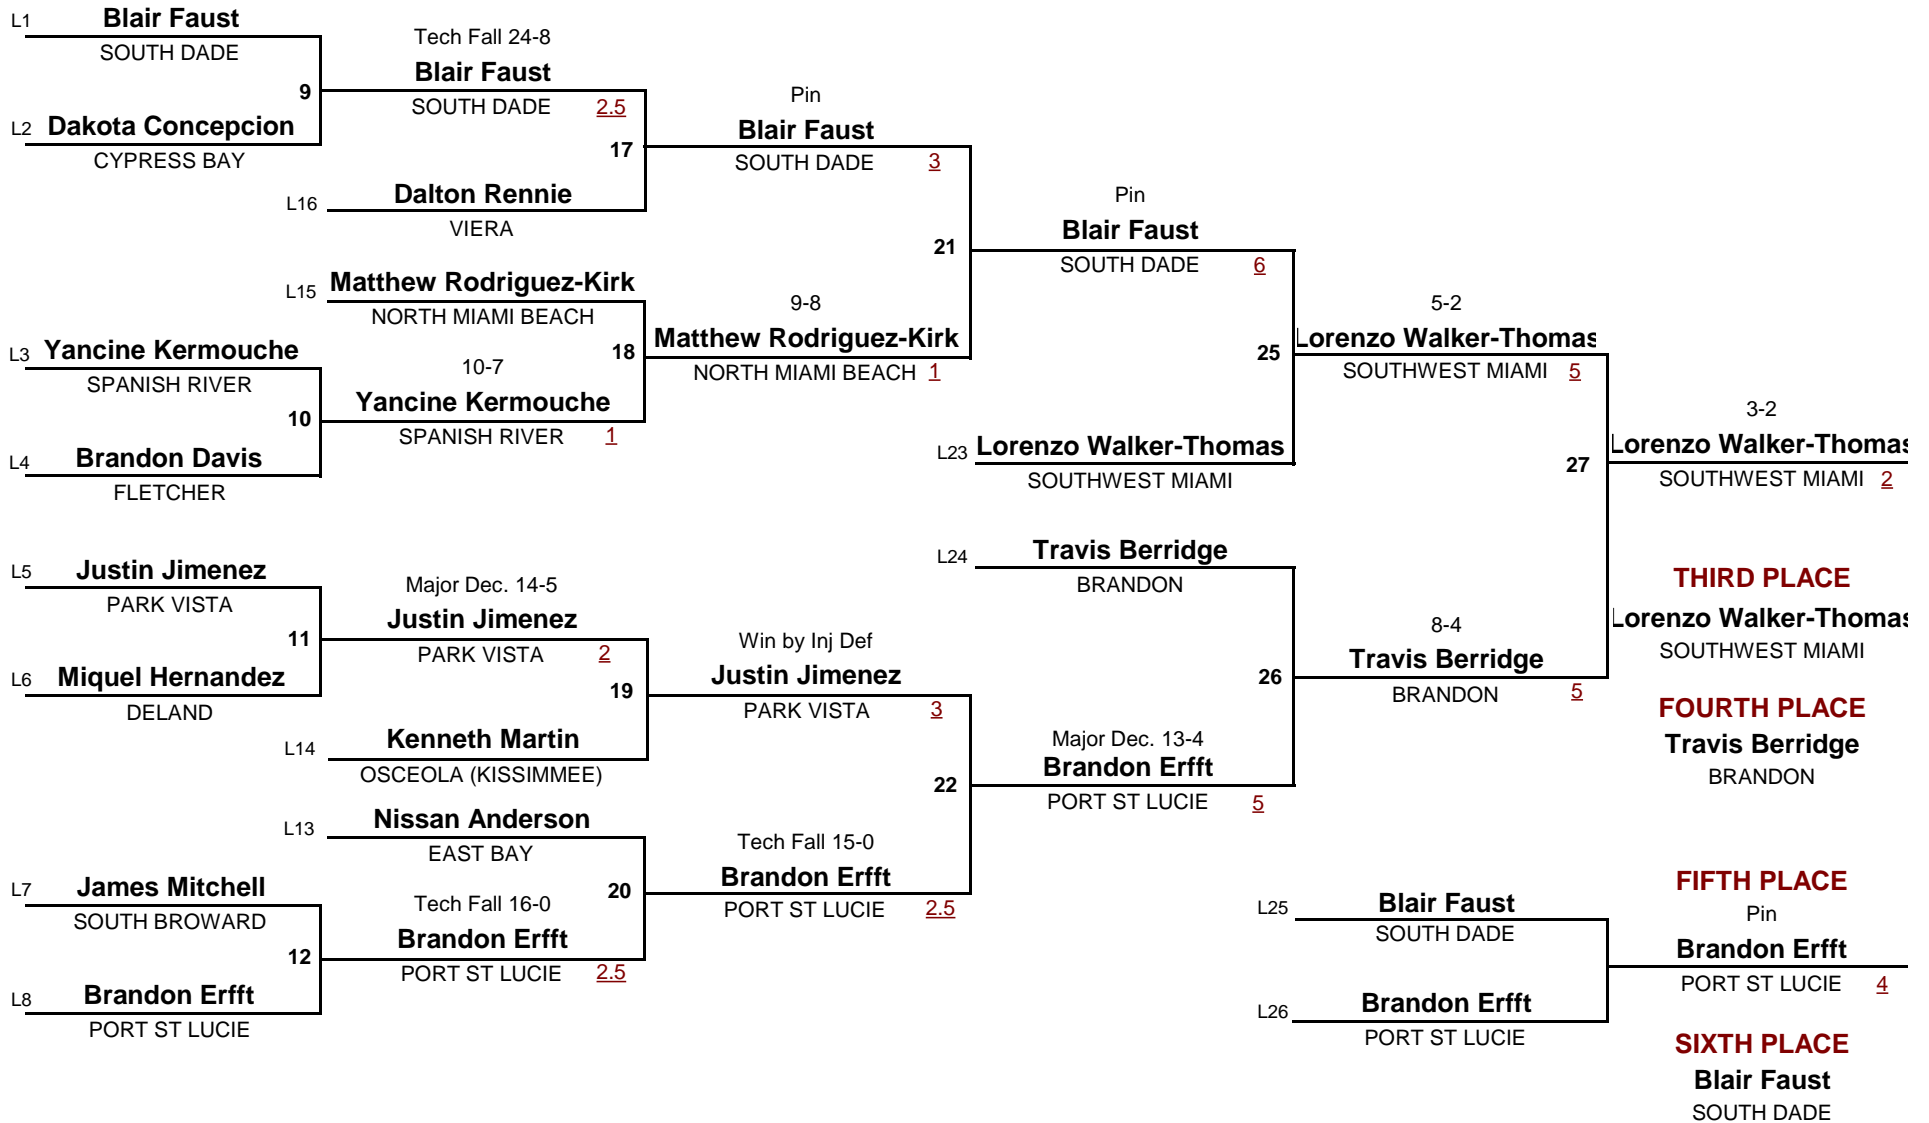

1

**Championship Rounds**

**CLASS 3A**

DIVISION

**152**

WEIGHT

**2012 CLASS 3A STATE CHAMPIONSHIP**

**Consolation Rounds**