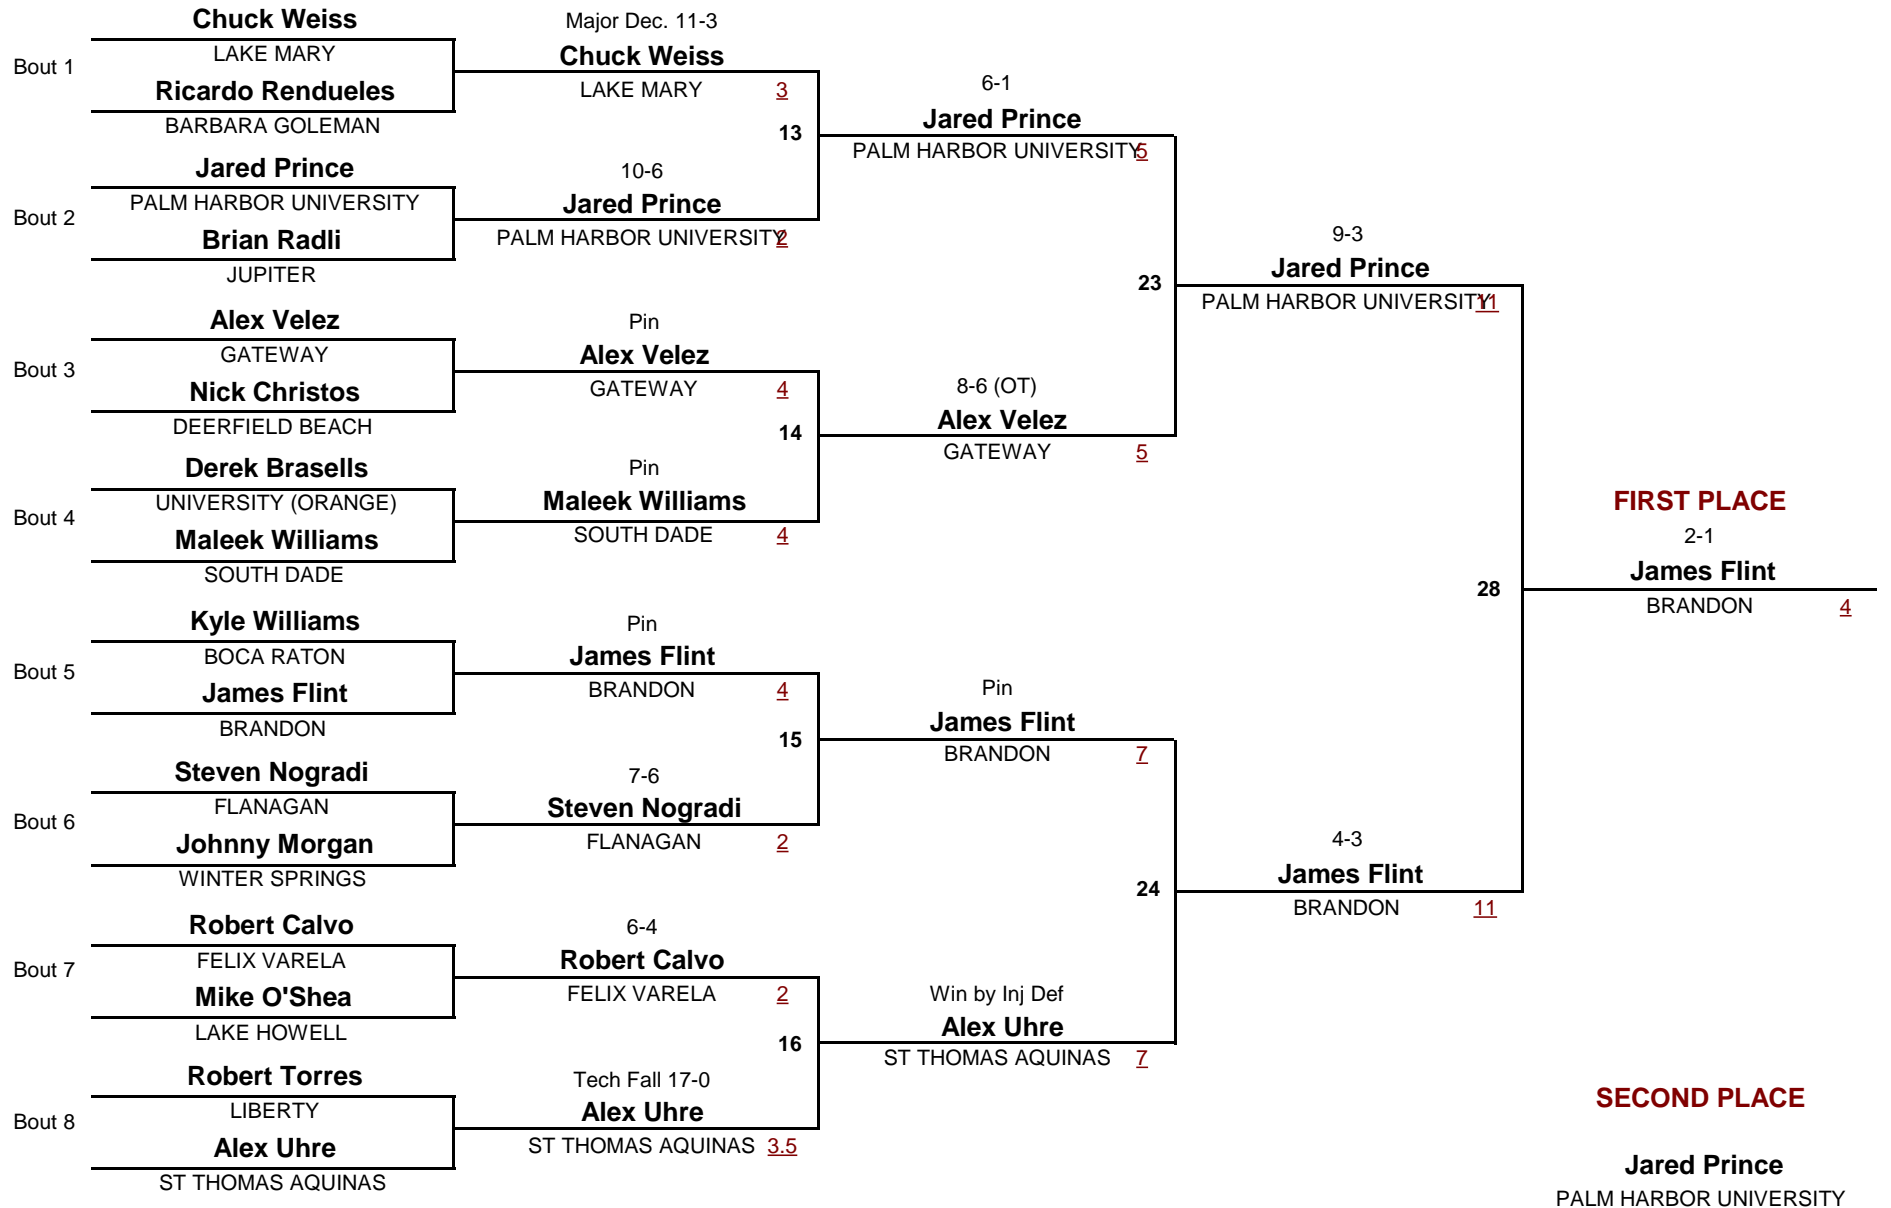

DIVISION

WEIGHT

1

**Championship Rounds**

**CLASS 3A**

DIVISION

**113**

WEIGHT