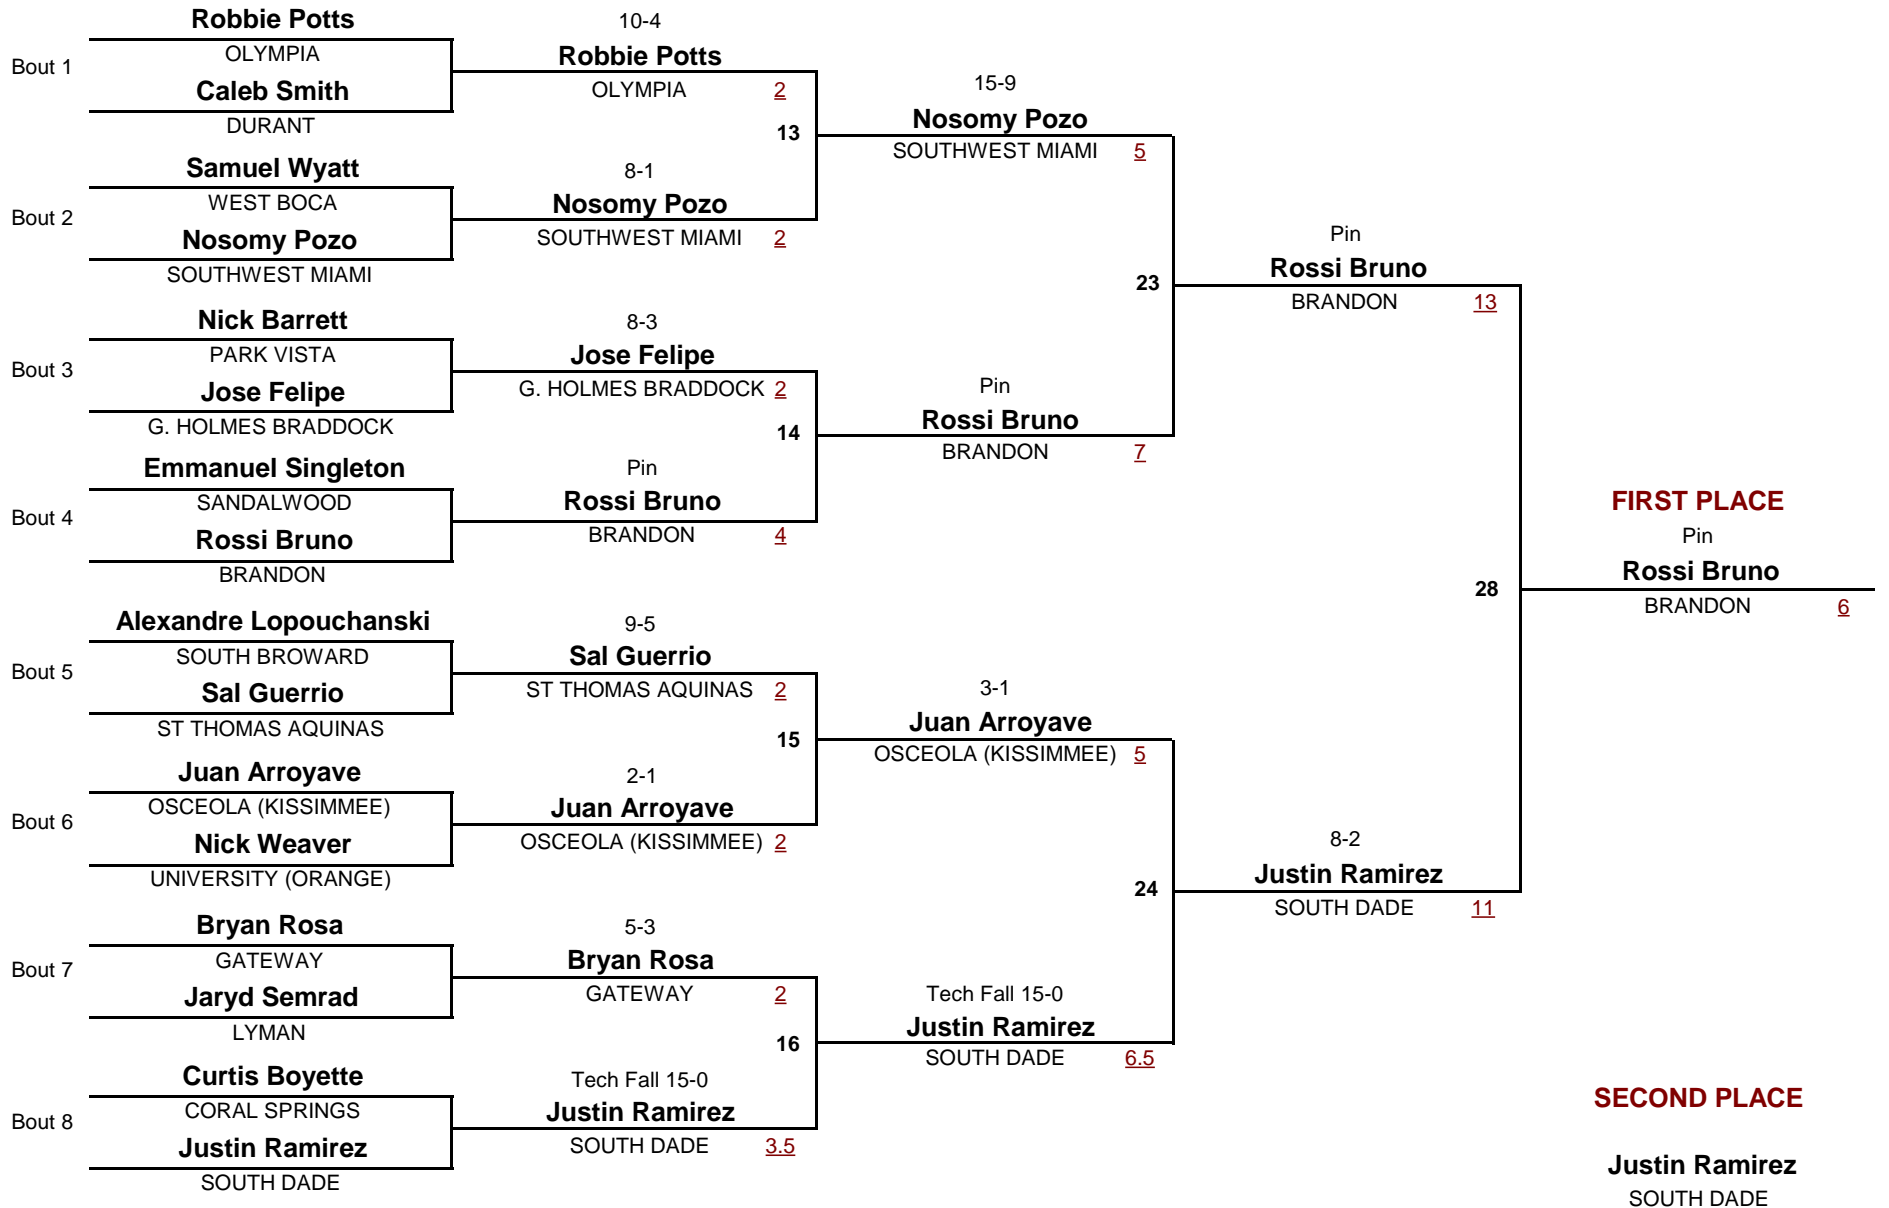

**126**

**2012 CLASS 3A STATE CHAMPIONSHIP**

DIVISION

WEIGHT

1

**Championship Rounds**

**CLASS 3A**

DIVISION