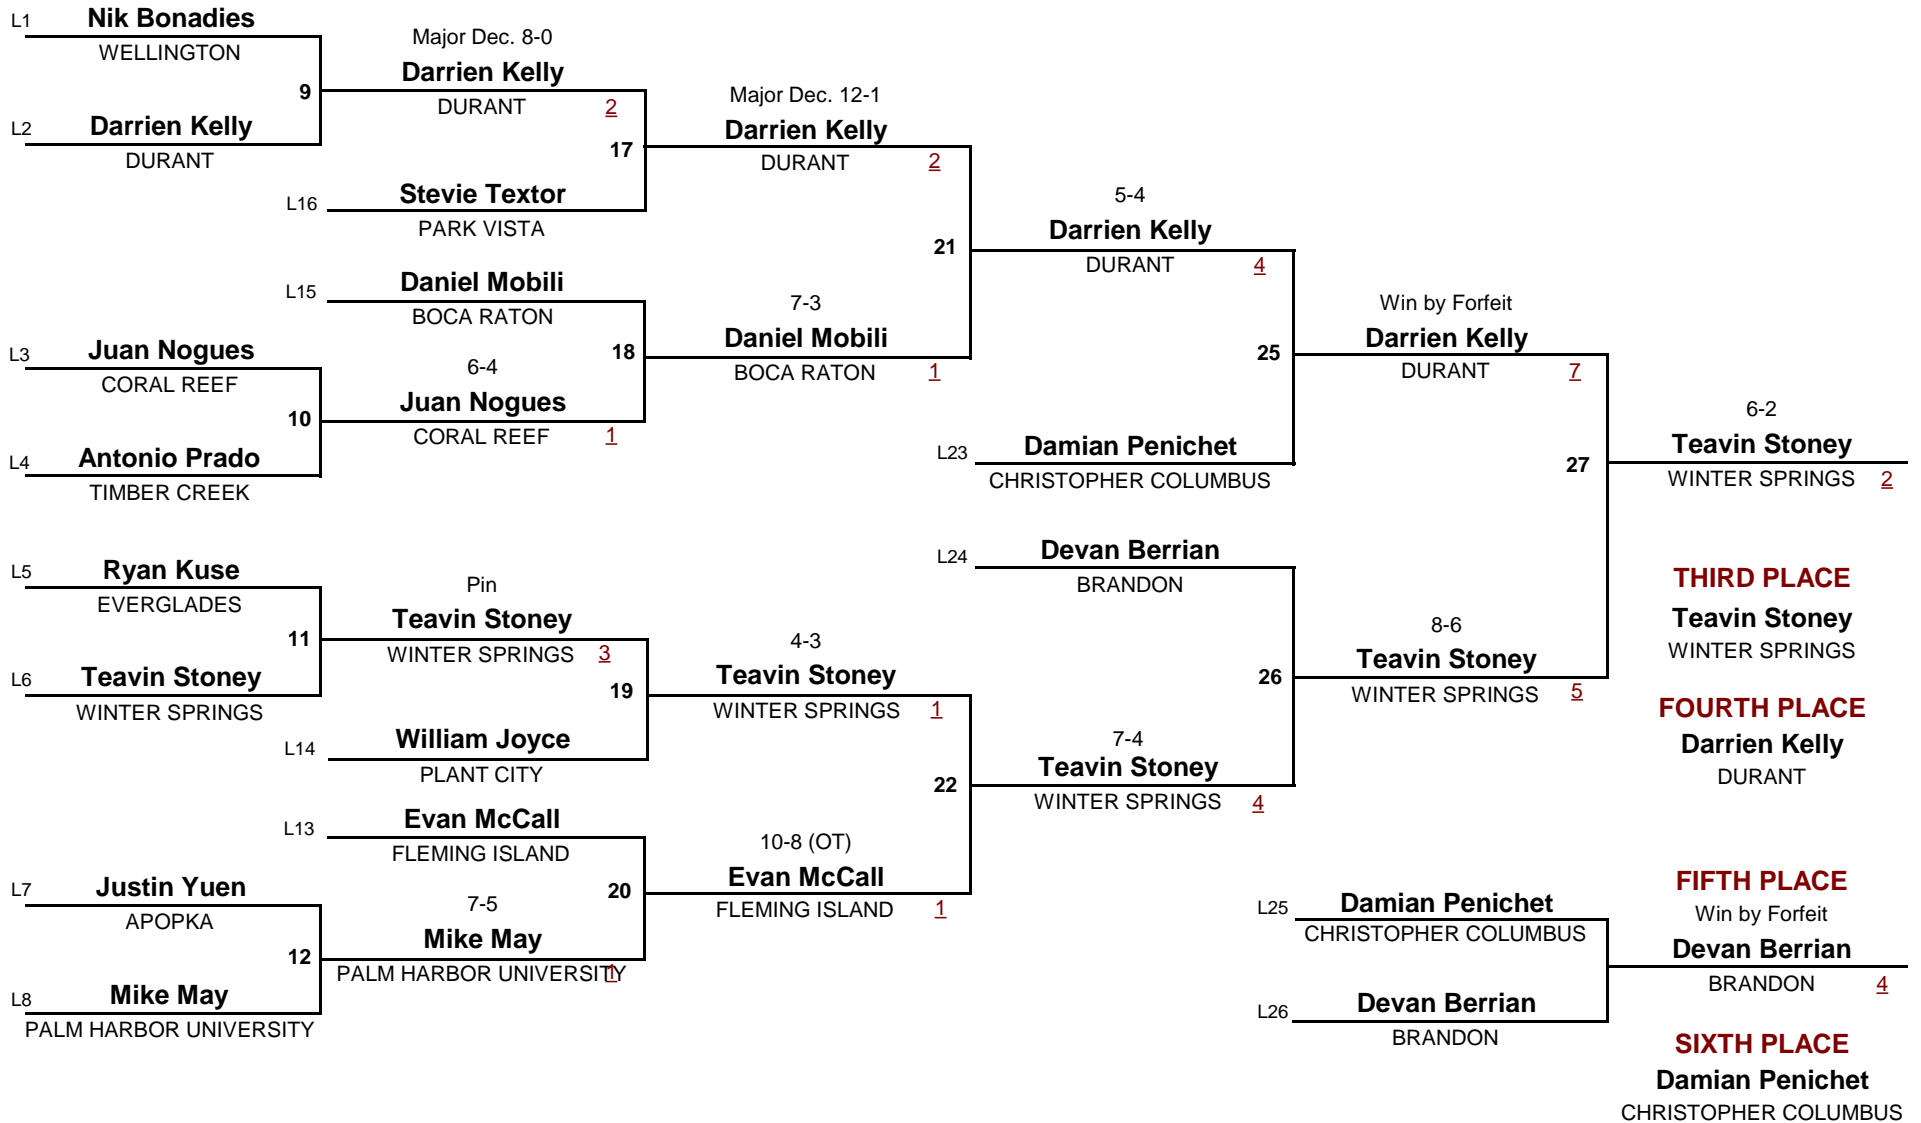

**Championship Rounds**

**CLASS 3A**

DIVISION

**120**

WEIGHT

**2012 CLASS 3A STATE CHAMPIONSHIP**

**Consolation Rounds**

**CLASS 3A**