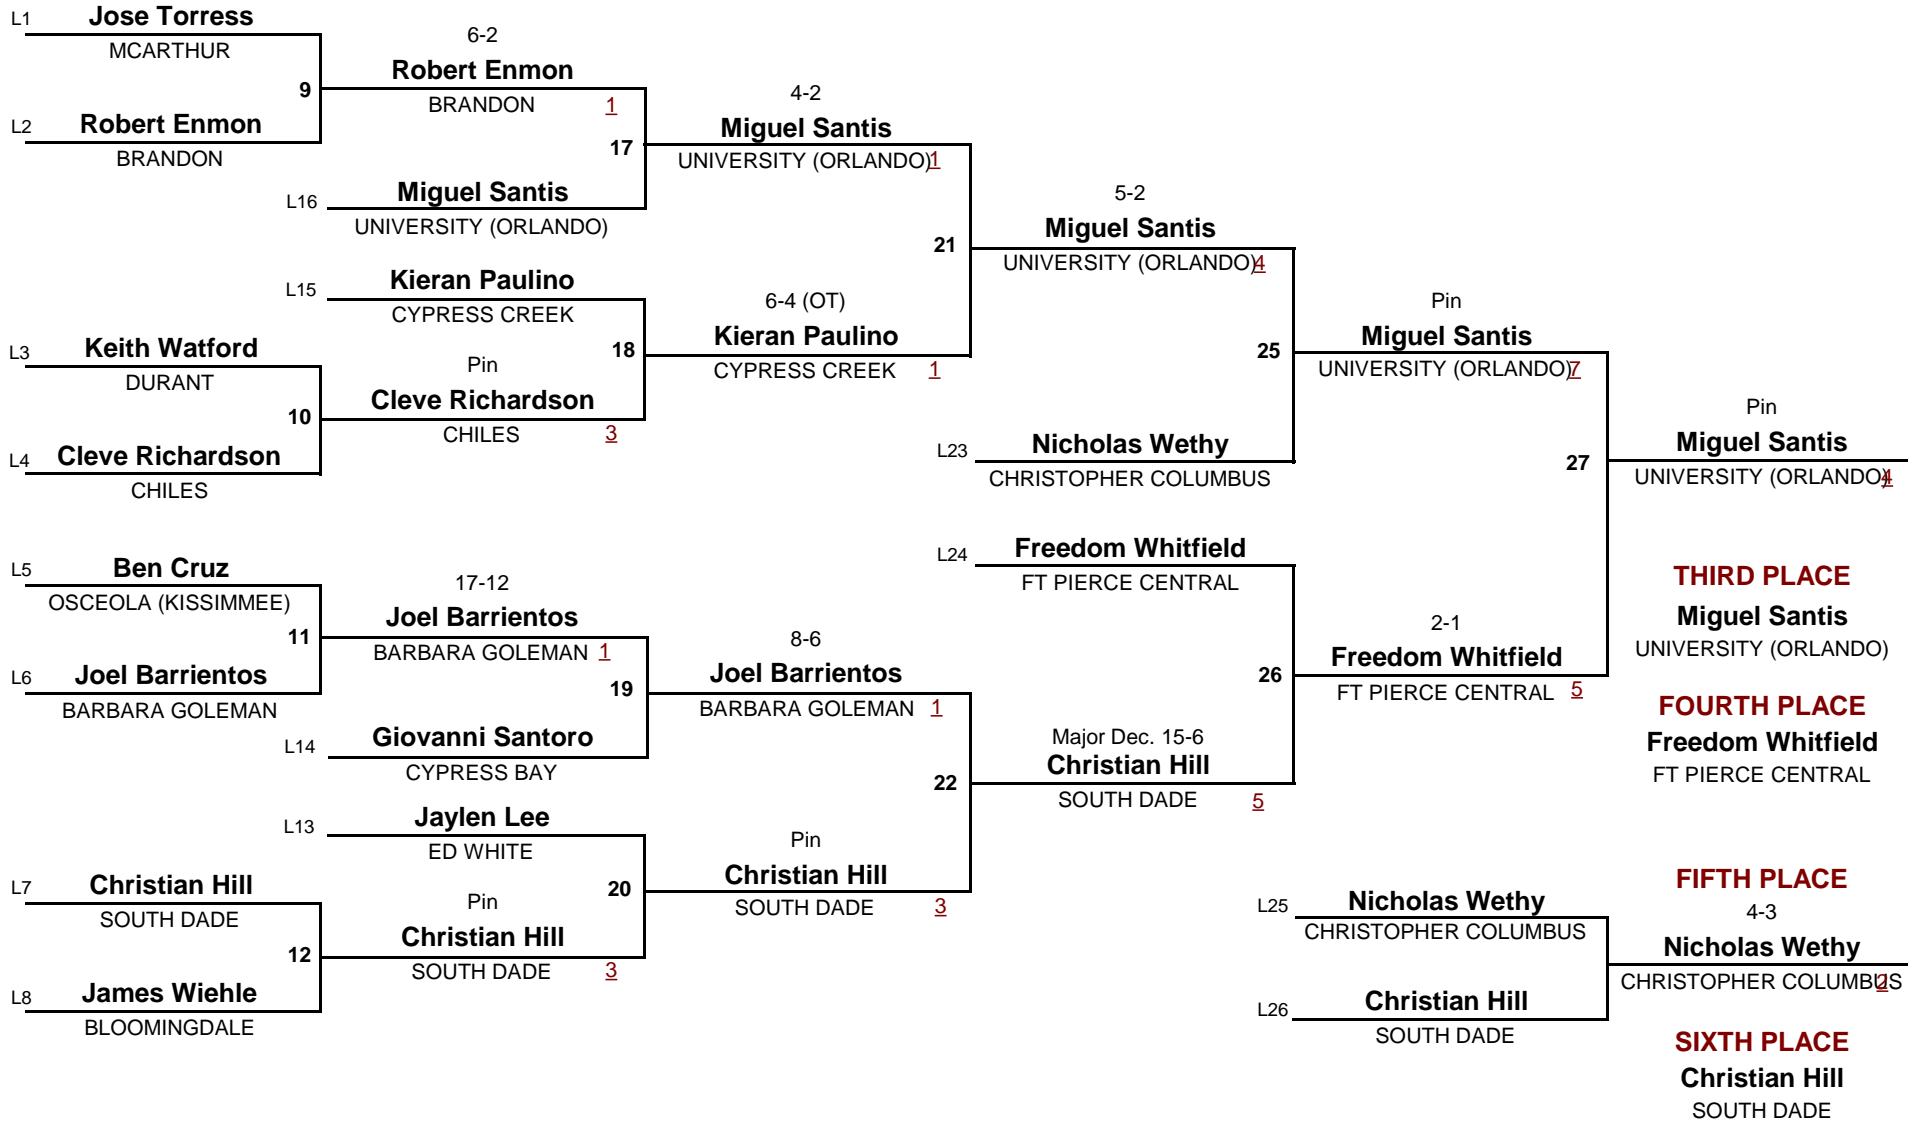

CLASS 3A

DIVISION

195

WEIGHT

2012 CLASS 3A STATE CHAMPIONSHIP

Consolation Rounds