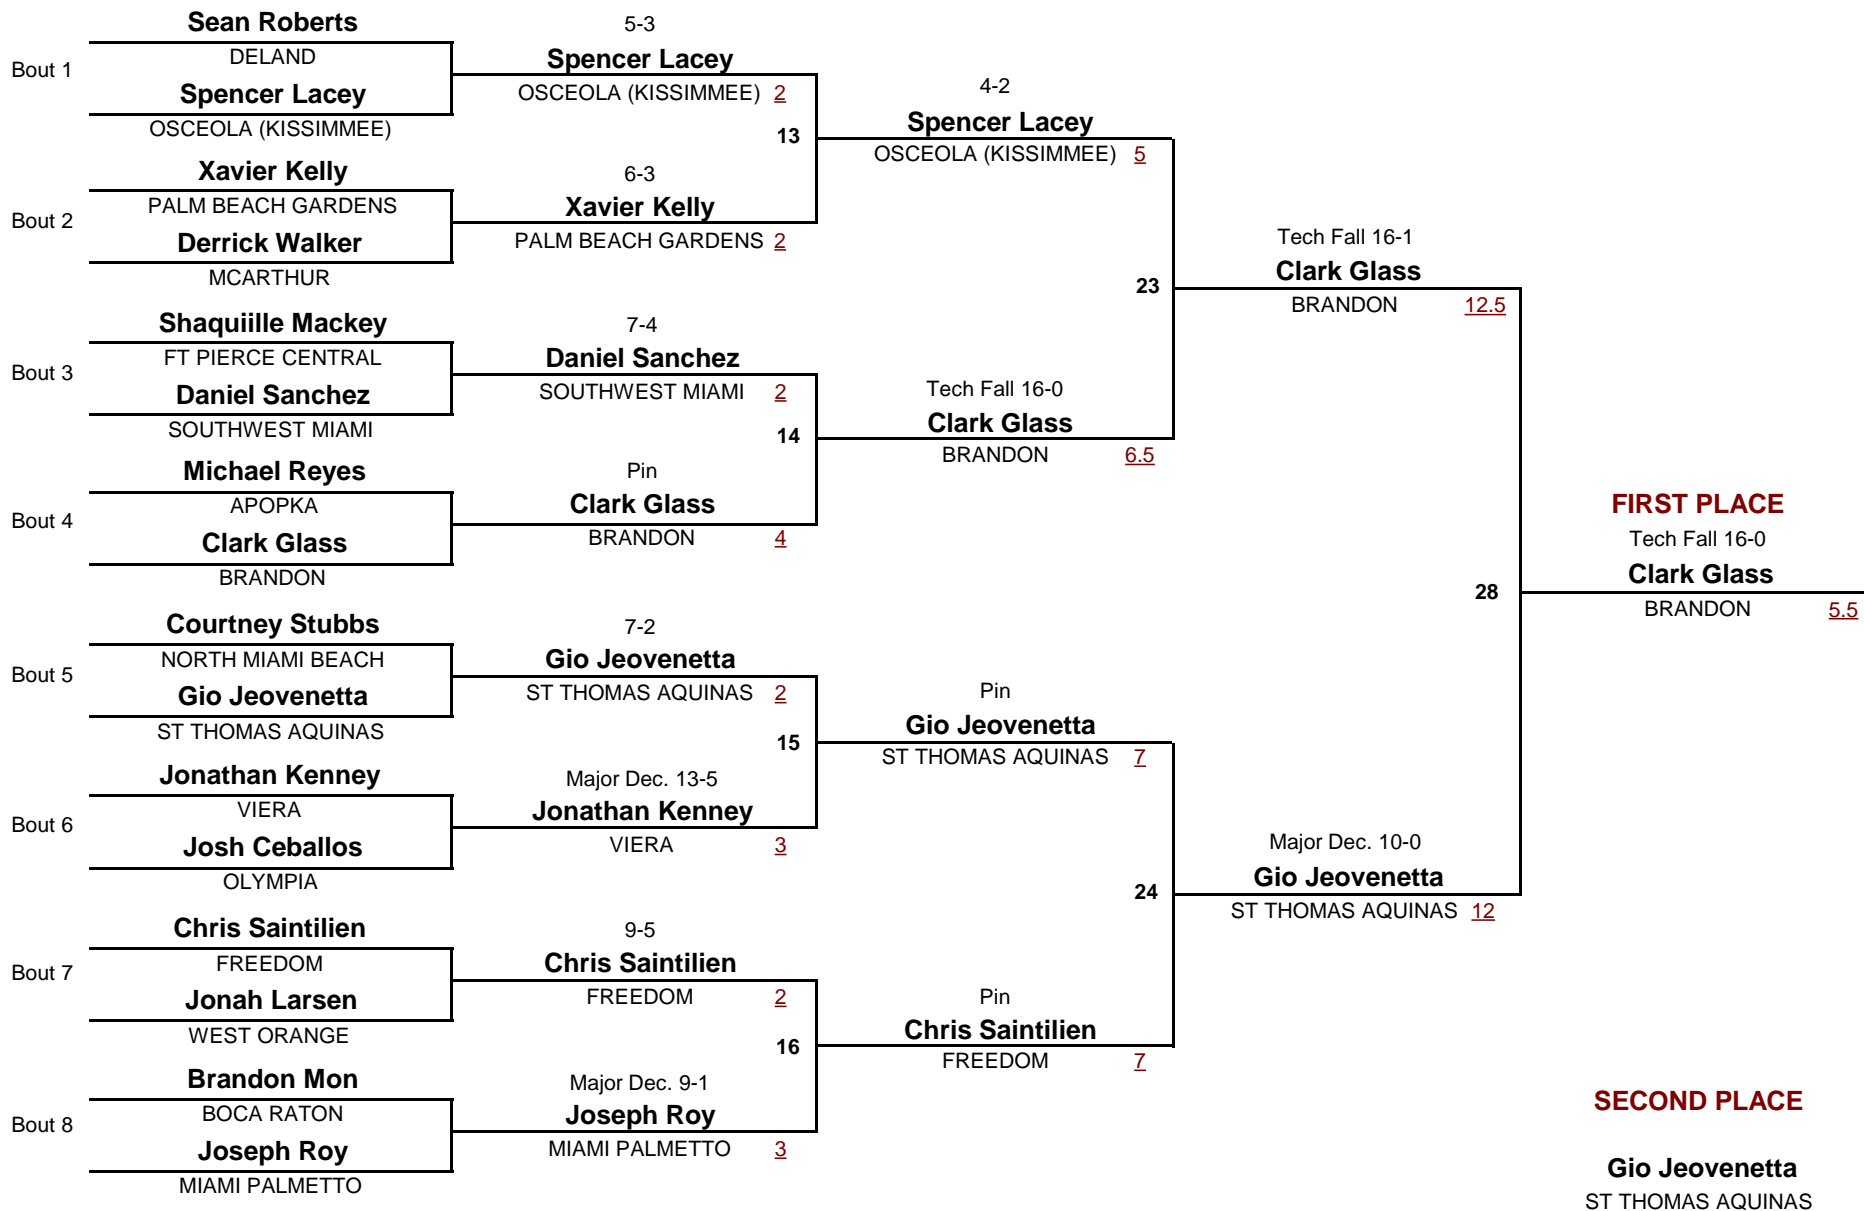

**CLASS 3A**

**160**

**2012 CLASS 3A STATE CHAMPIONSHIP**

DIVISION

WEIGHT

1

**Championship Rounds**

**CLASS 3A**