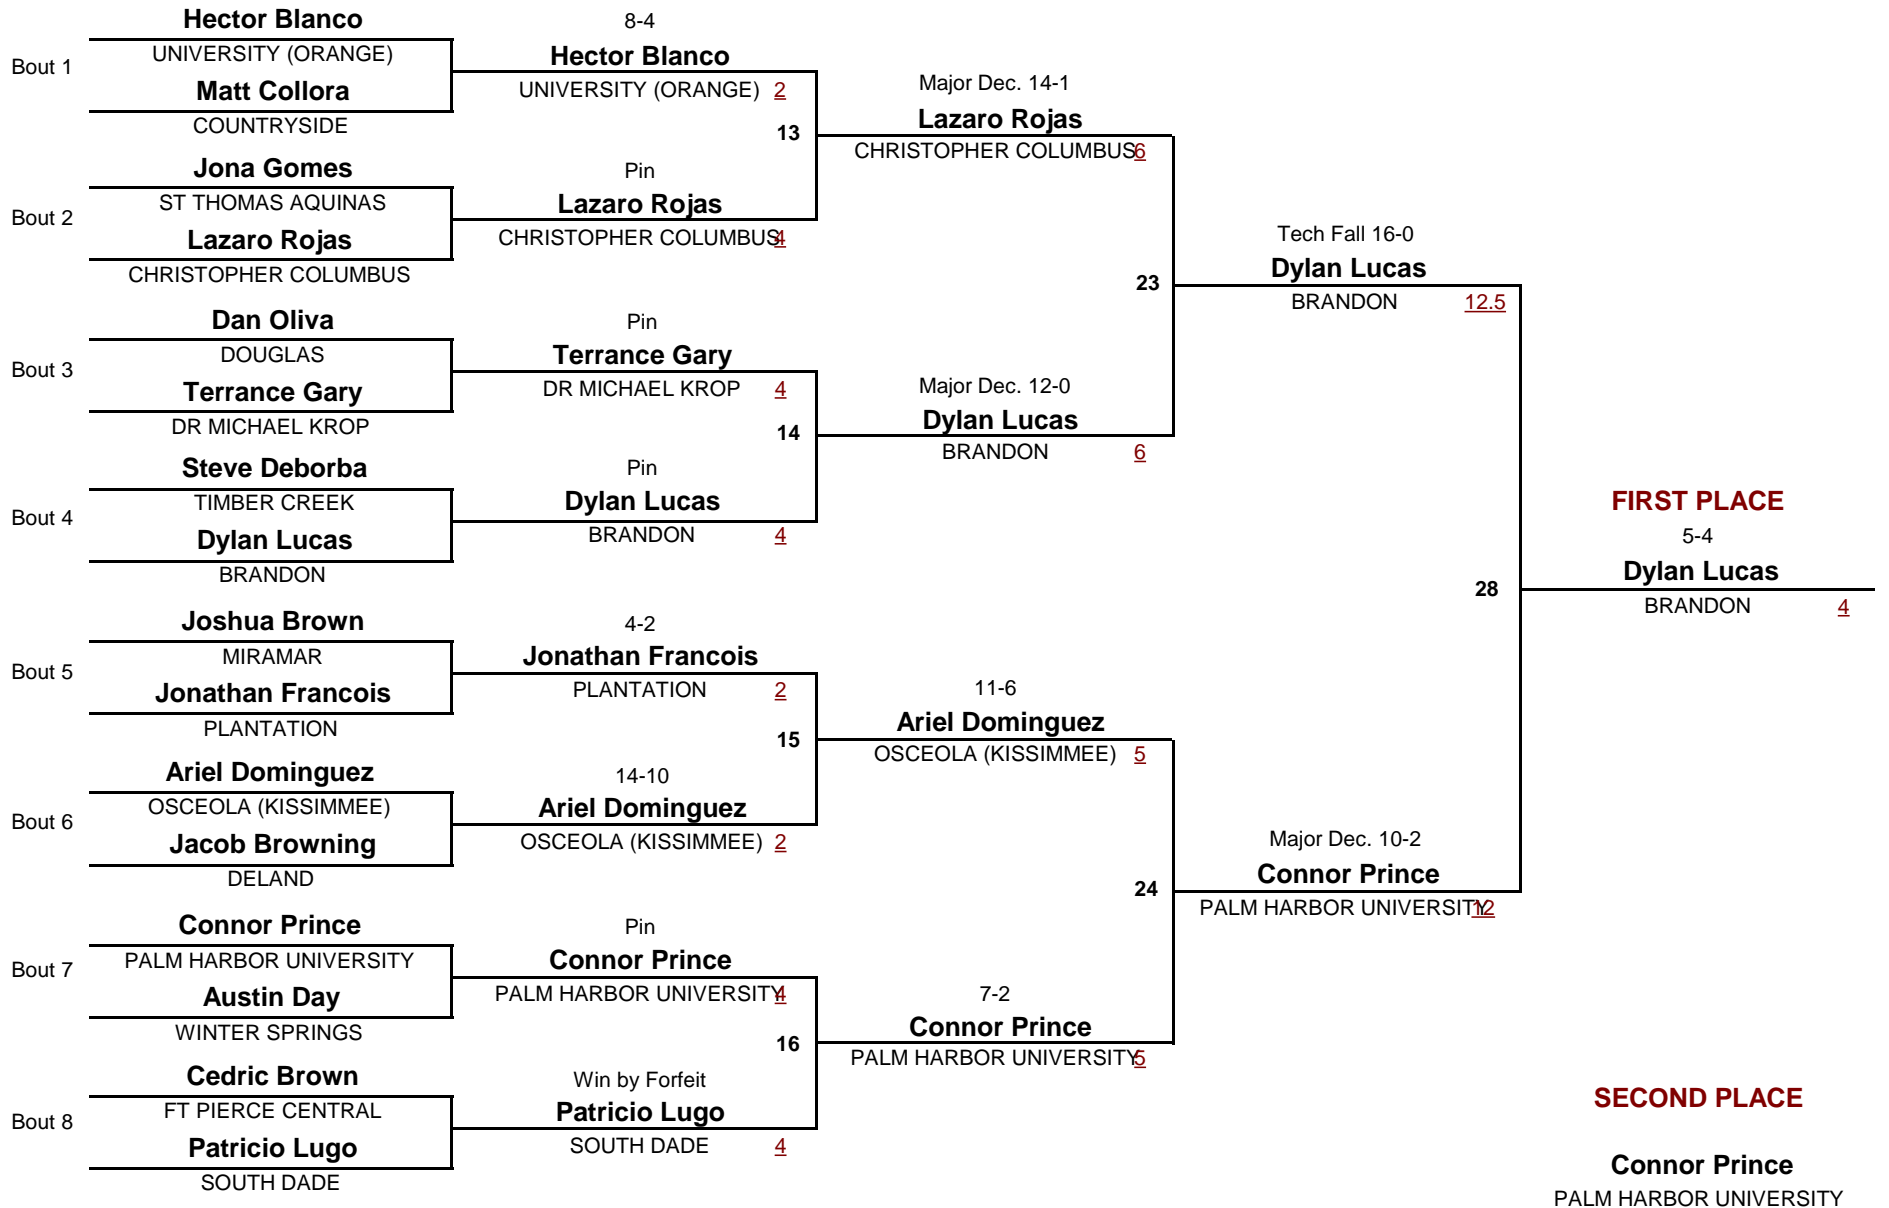

**CLASS 3A**

**106**

**2012 CLASS 3A STATE CHAMPIONSHIP**

DIVISION

WEIGHT

1

**Championship Rounds**

**CLASS 3A**