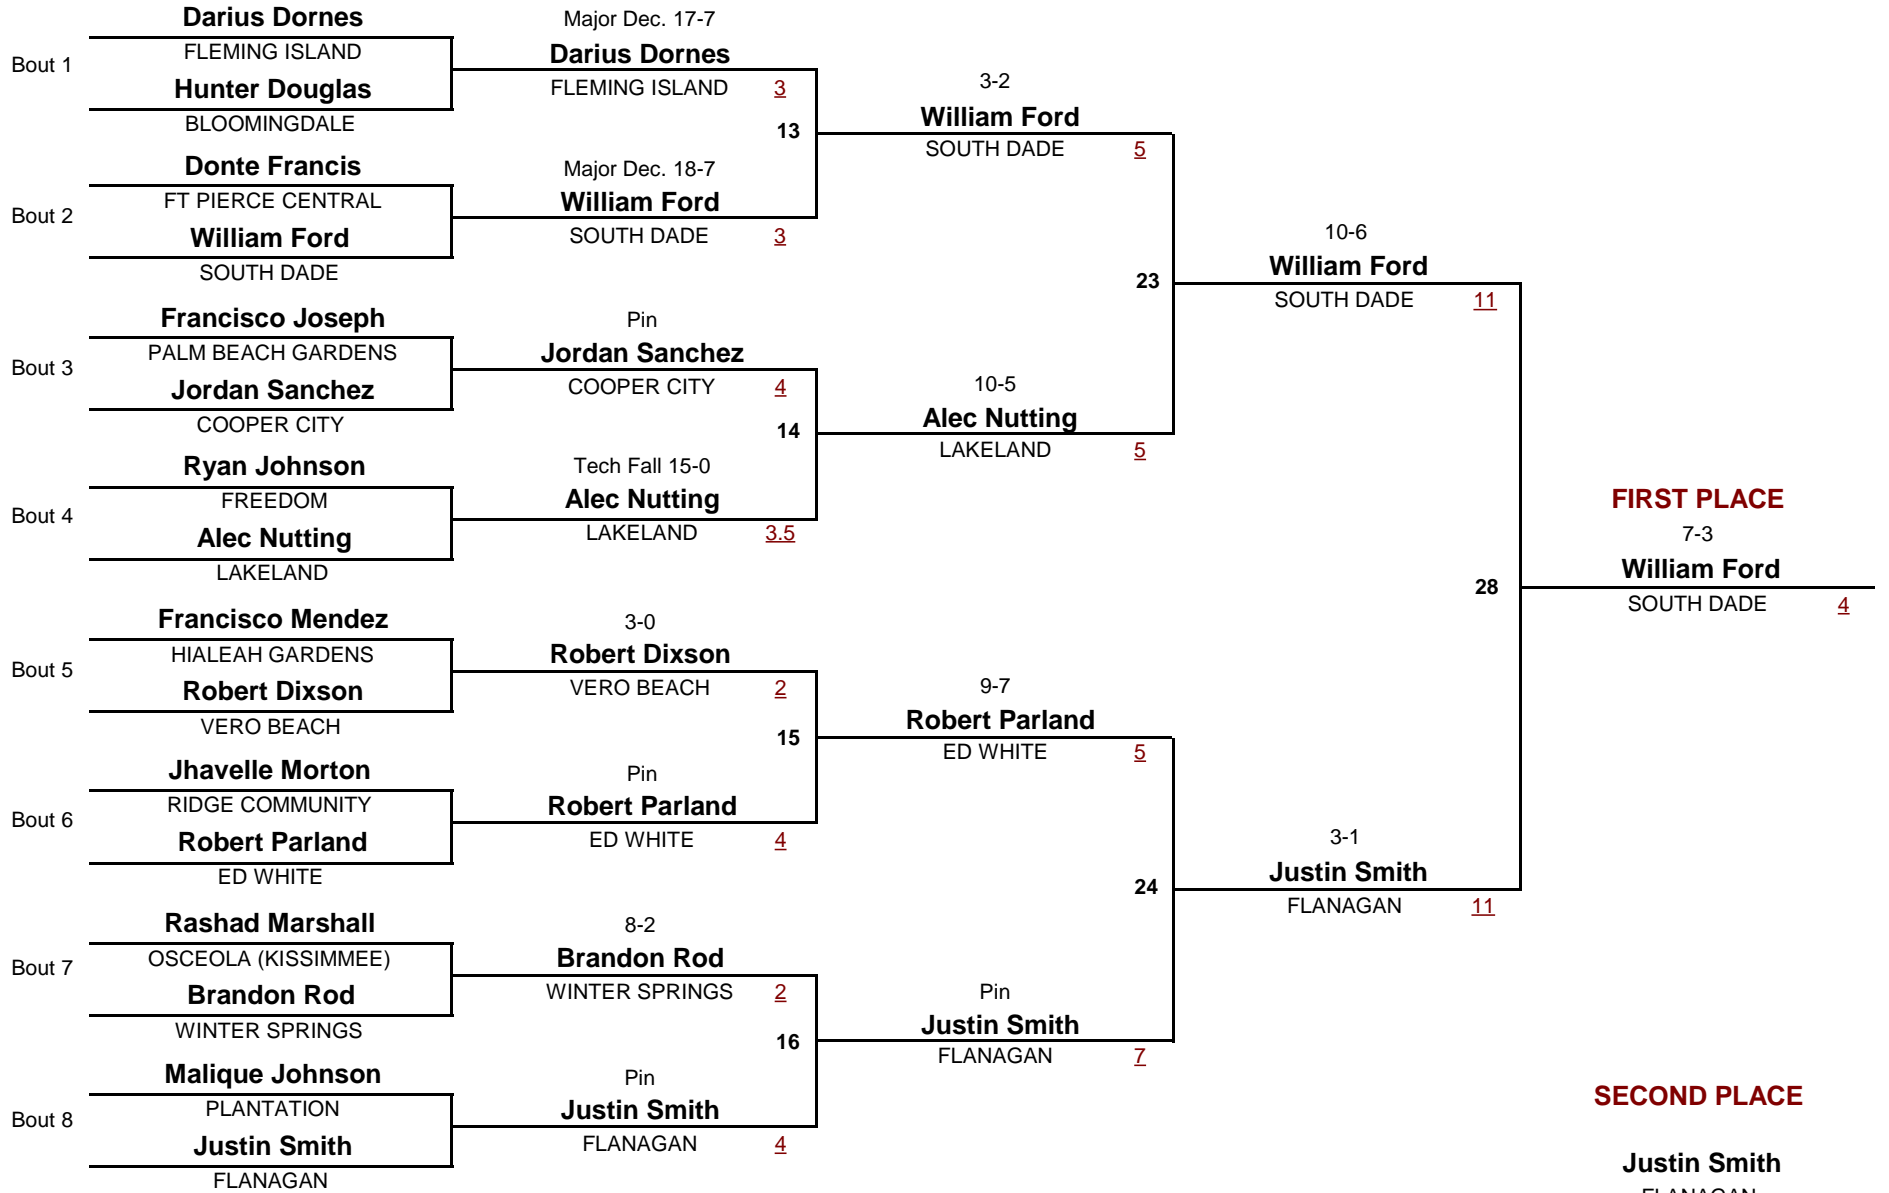

CLASS 3A

220

2012 CLASS 3A STATE CHAMPIONSHIP

DIVISION

WEIGHT

1

Championship Rounds