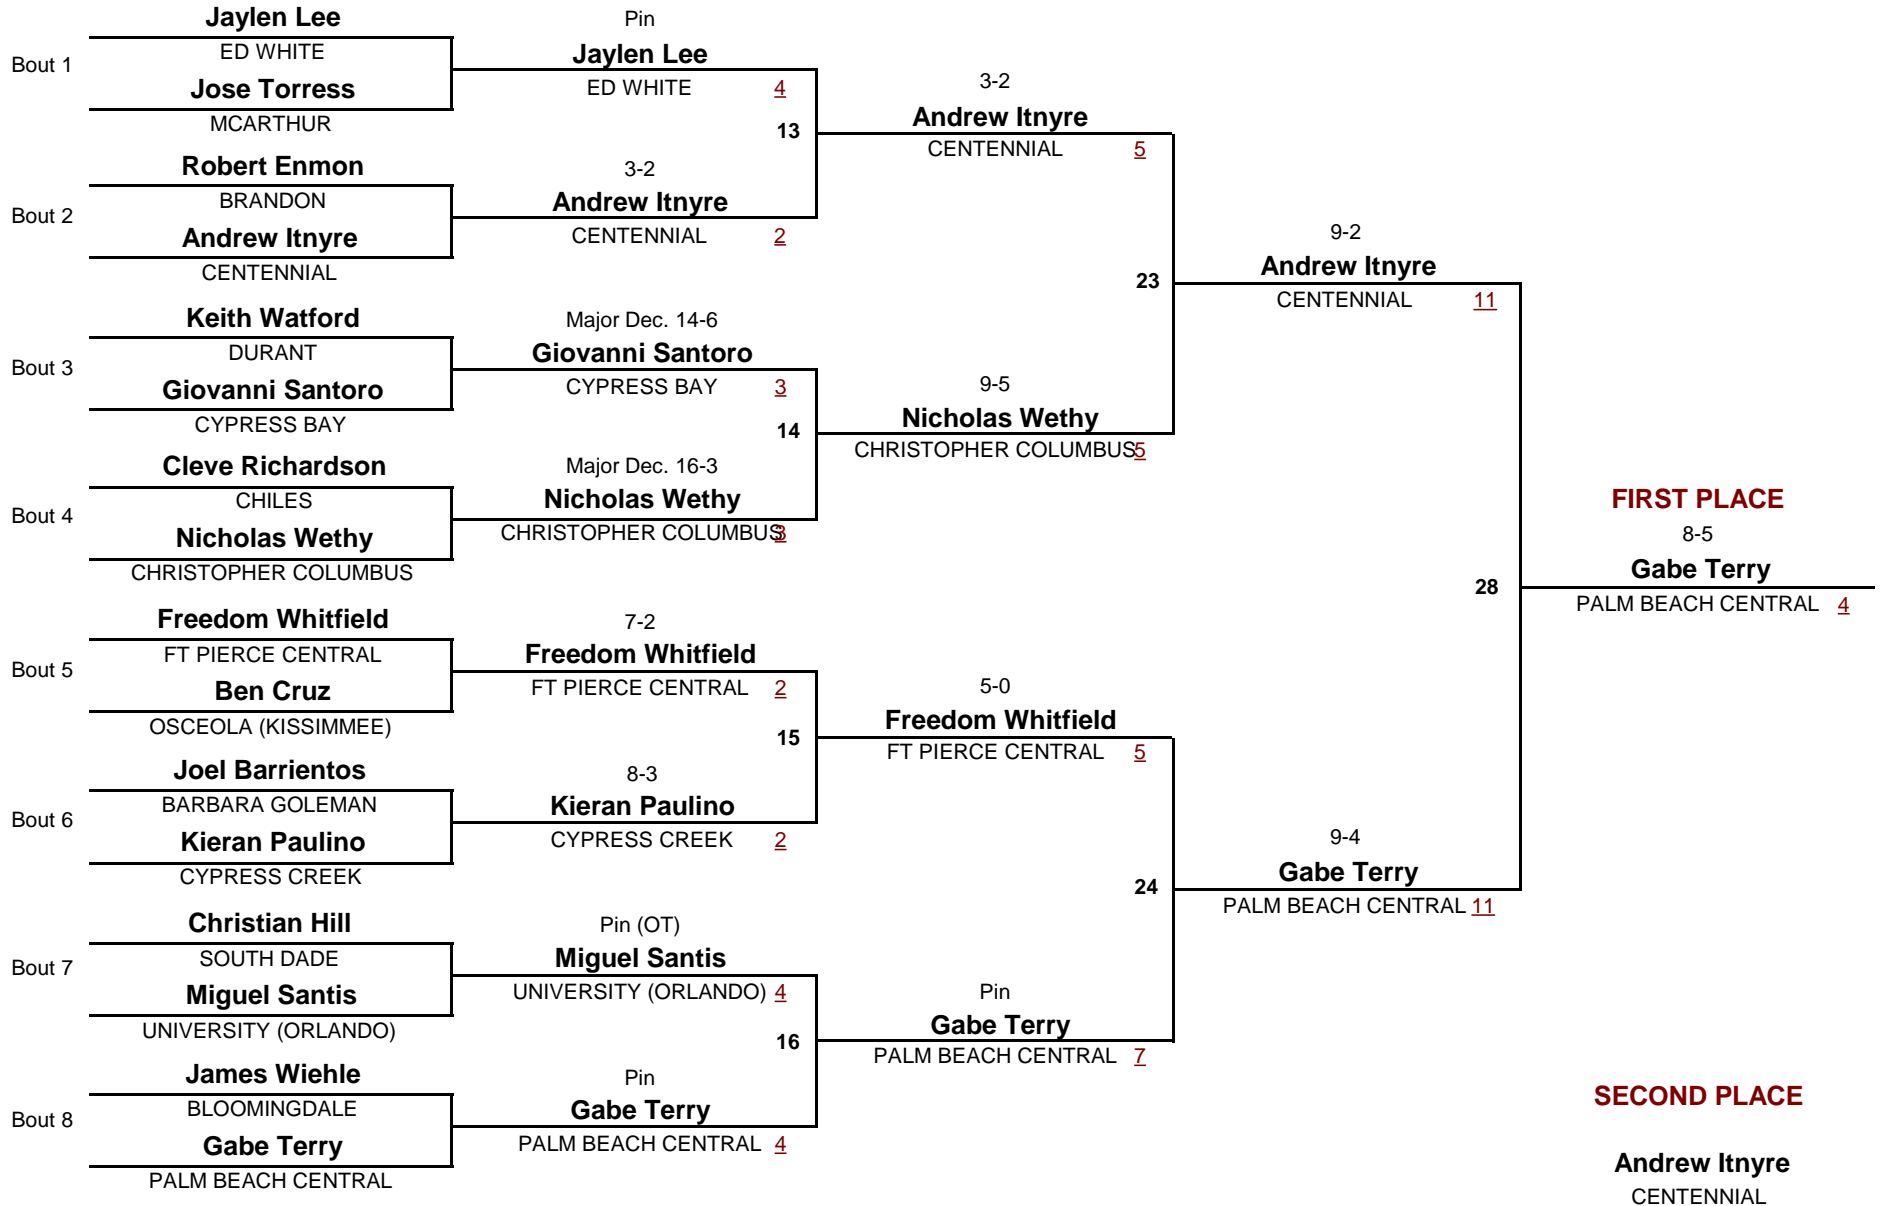

**195**

**2012 CLASS 3A STATE CHAMPIONSHIP**

DIVISION

WEIGHT

1

**Championship Rounds**

**CLASS 3A**

DIVISION