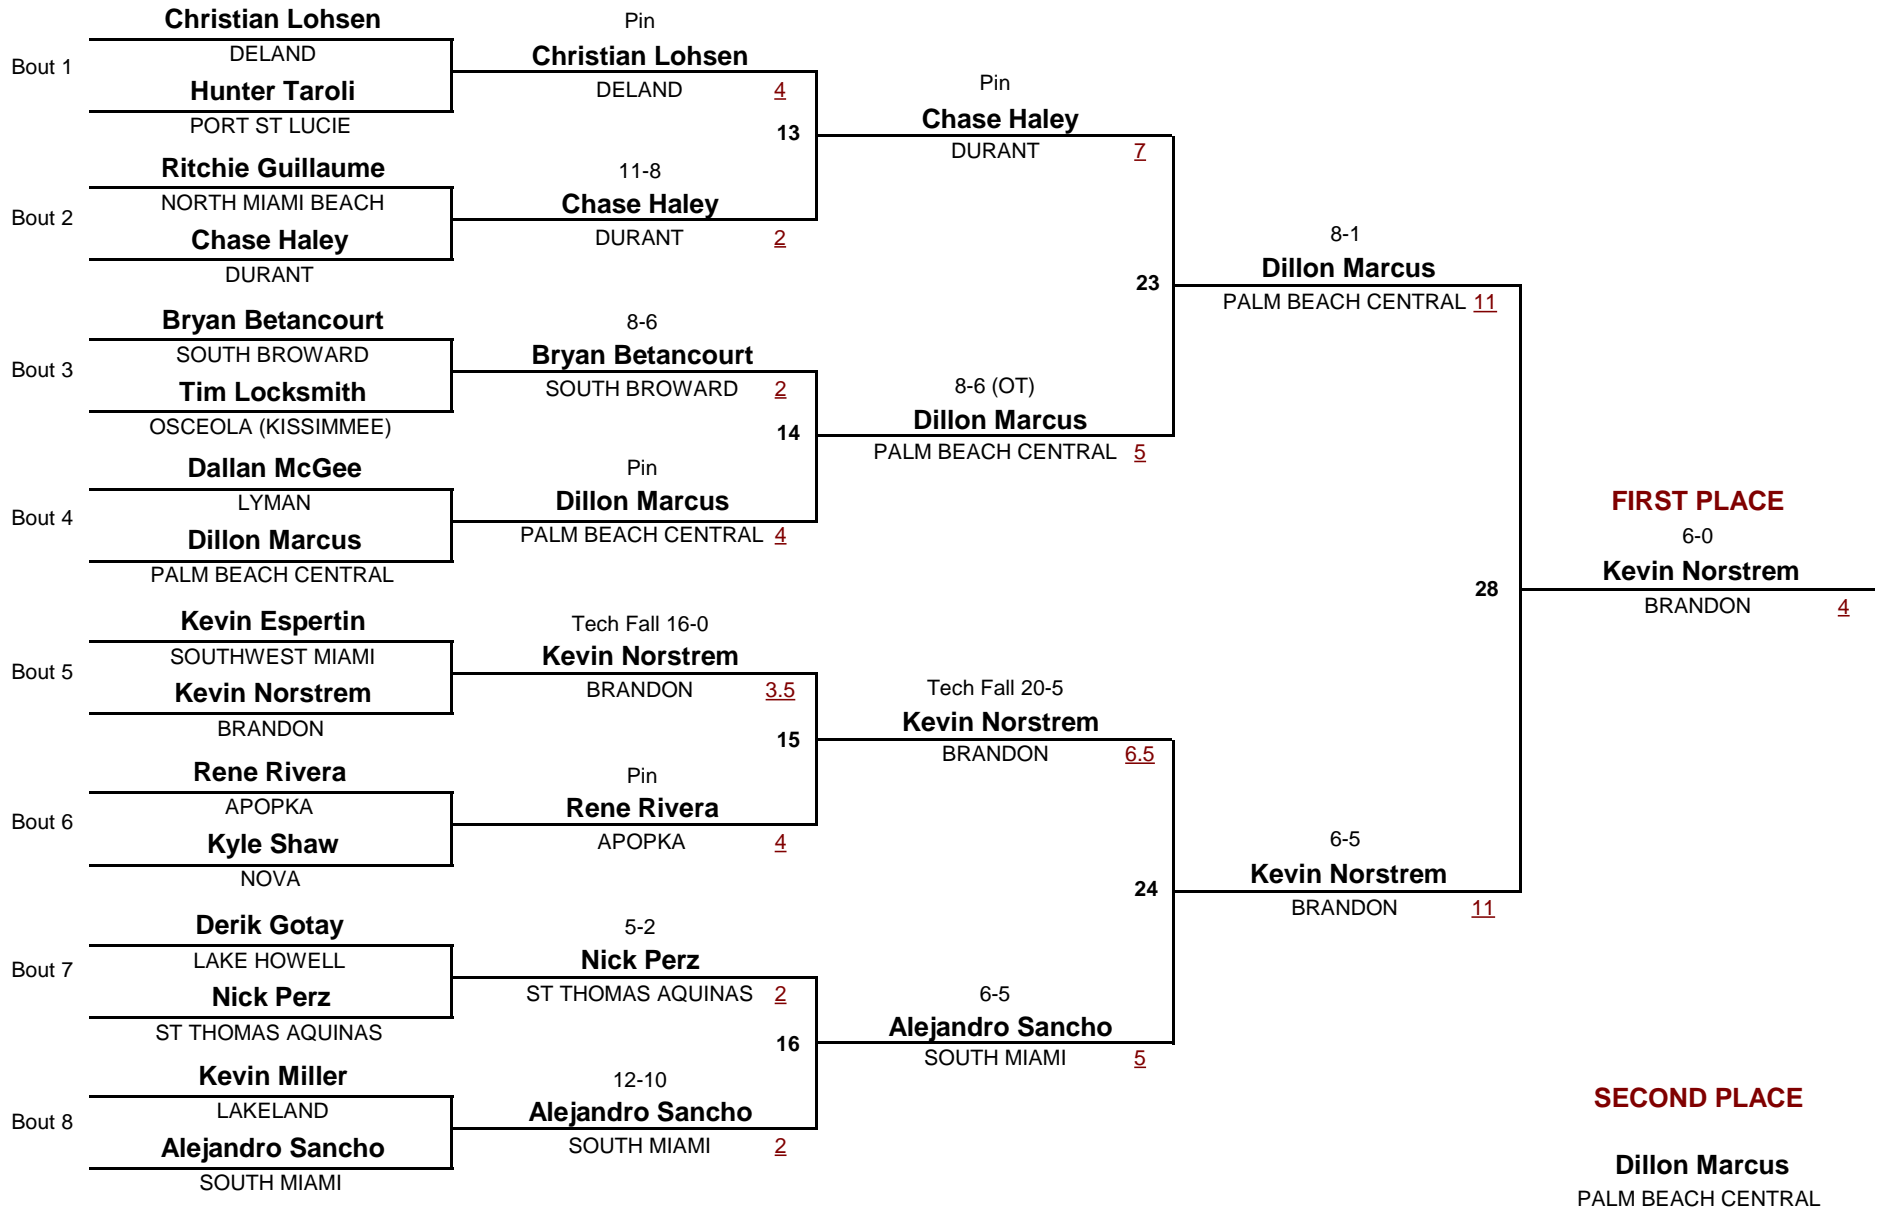

CLASS 3A

132

2012 CLASS 3A STATE CHAMPIONSHIP

DIVISION

WEIGHT

1

Championship Rounds