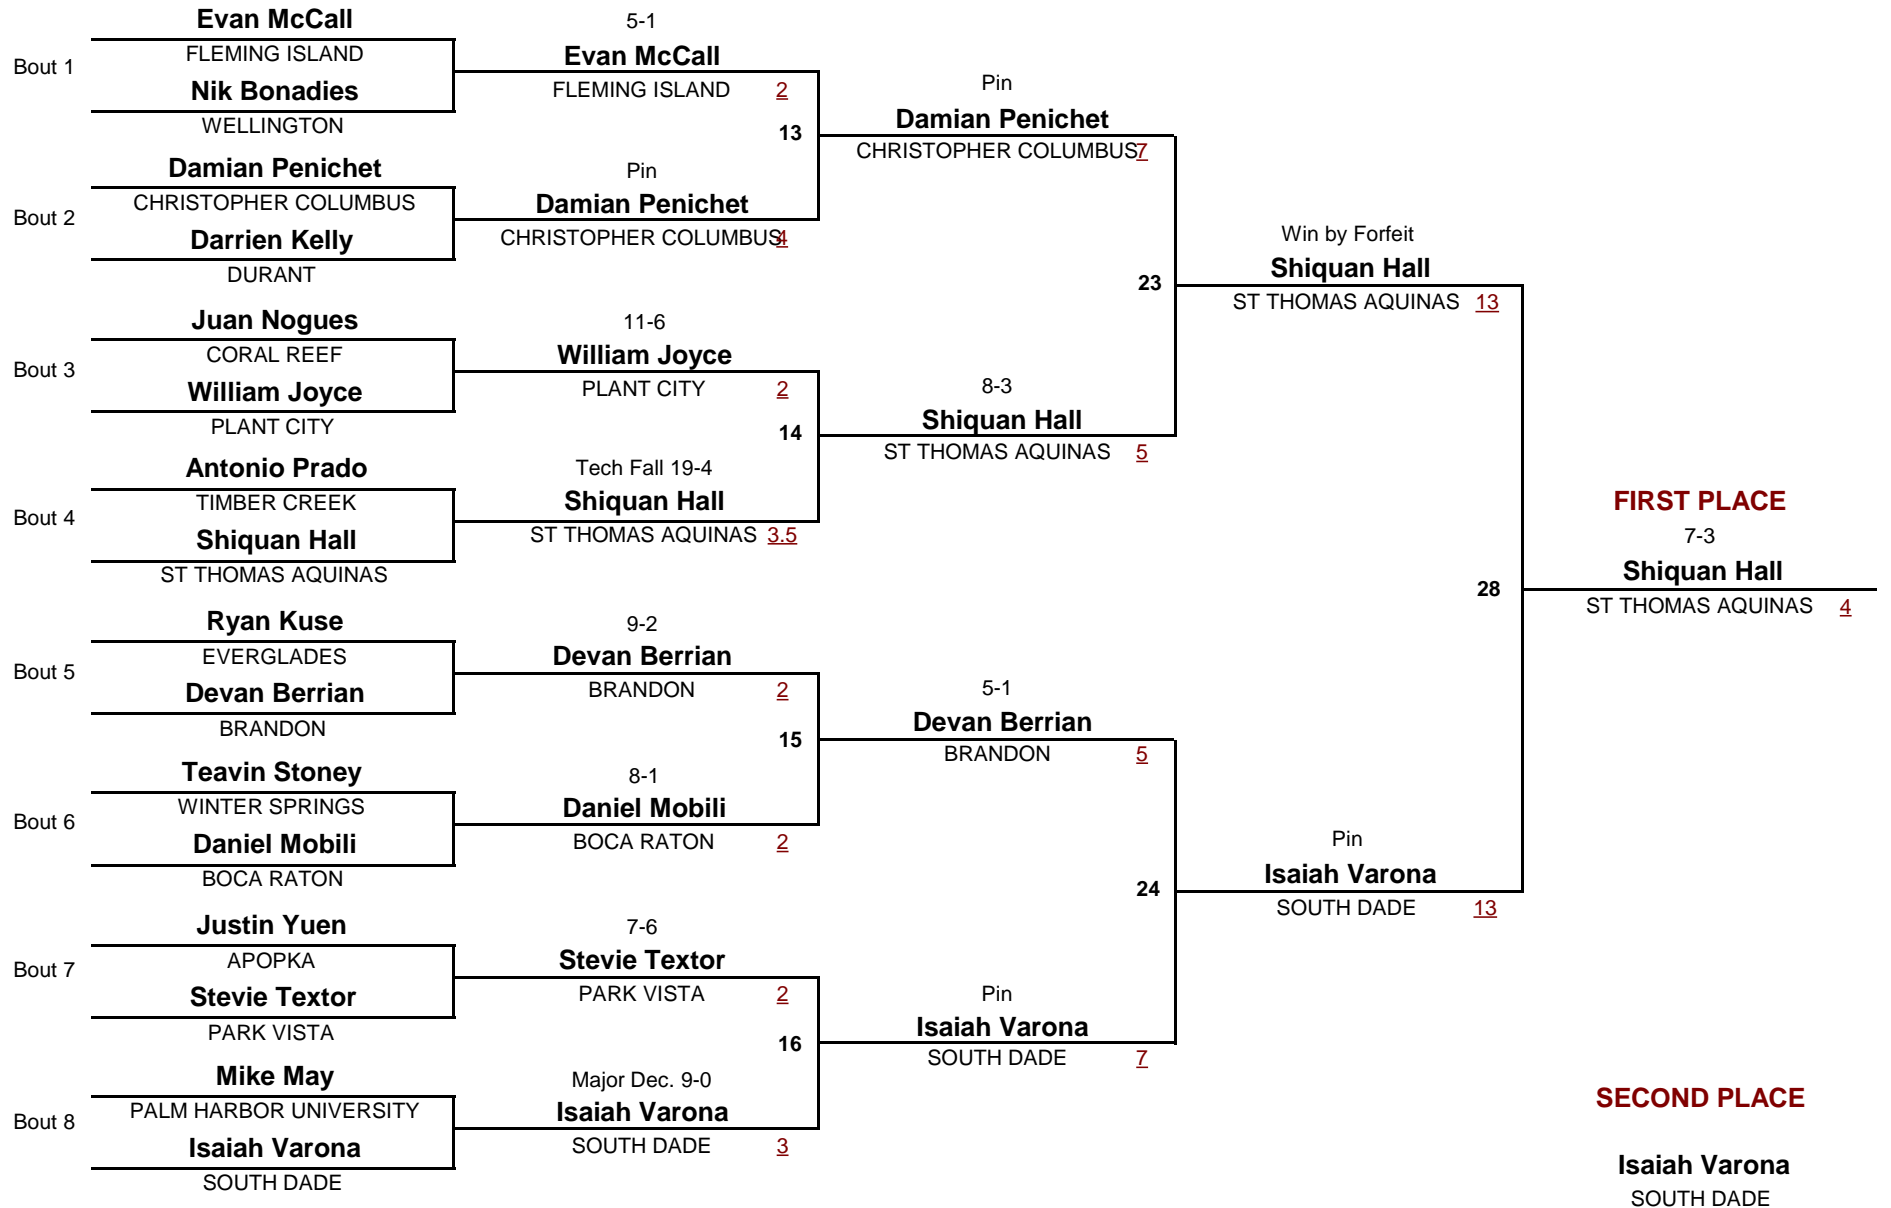

CLASS 3A

120

2012 CLASS 3A STATE CHAMPIONSHIP

DIVISION

WEIGHT

1

Championship Rounds