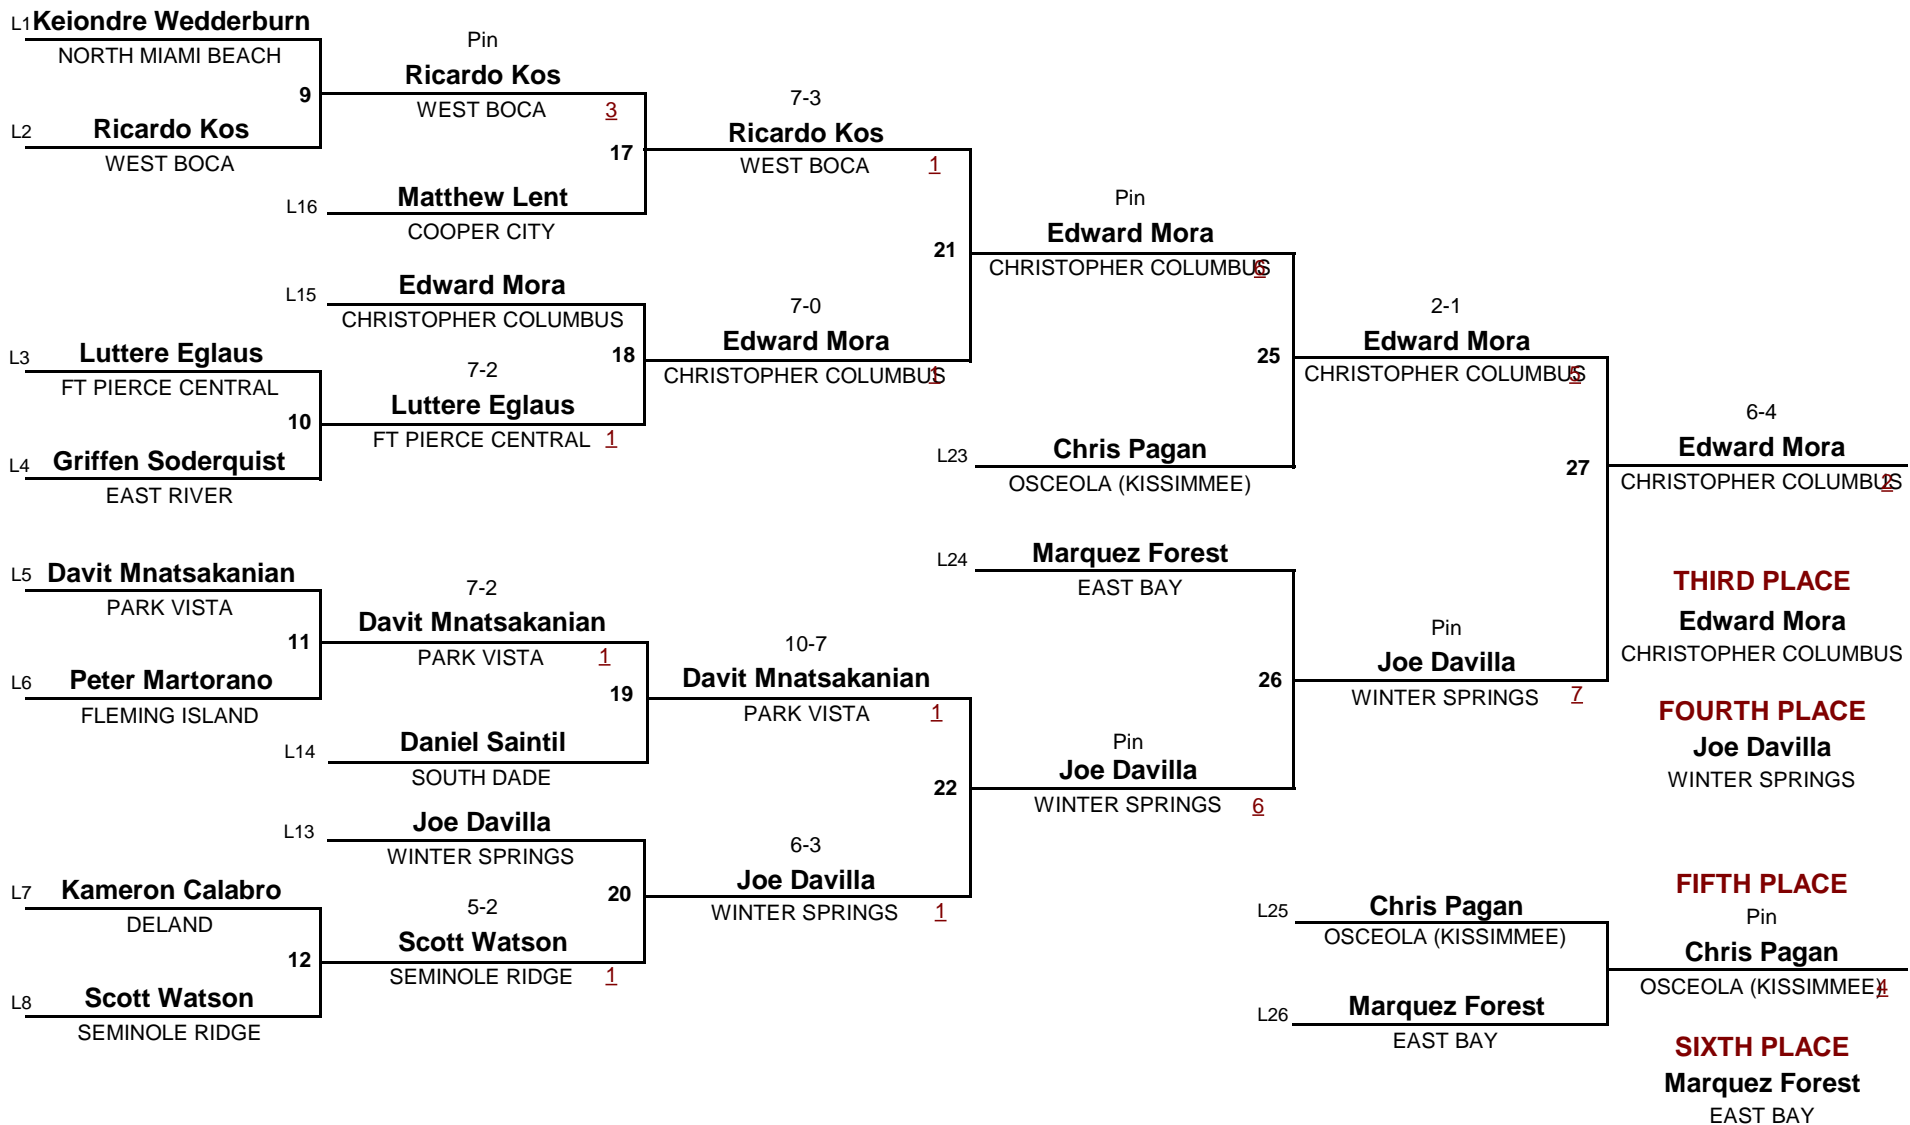

CLASS 3A

DIVISION

170

WEIGHT

2012 CLASS 3A STATE CHAMPIONSHIP

Consolation Rounds