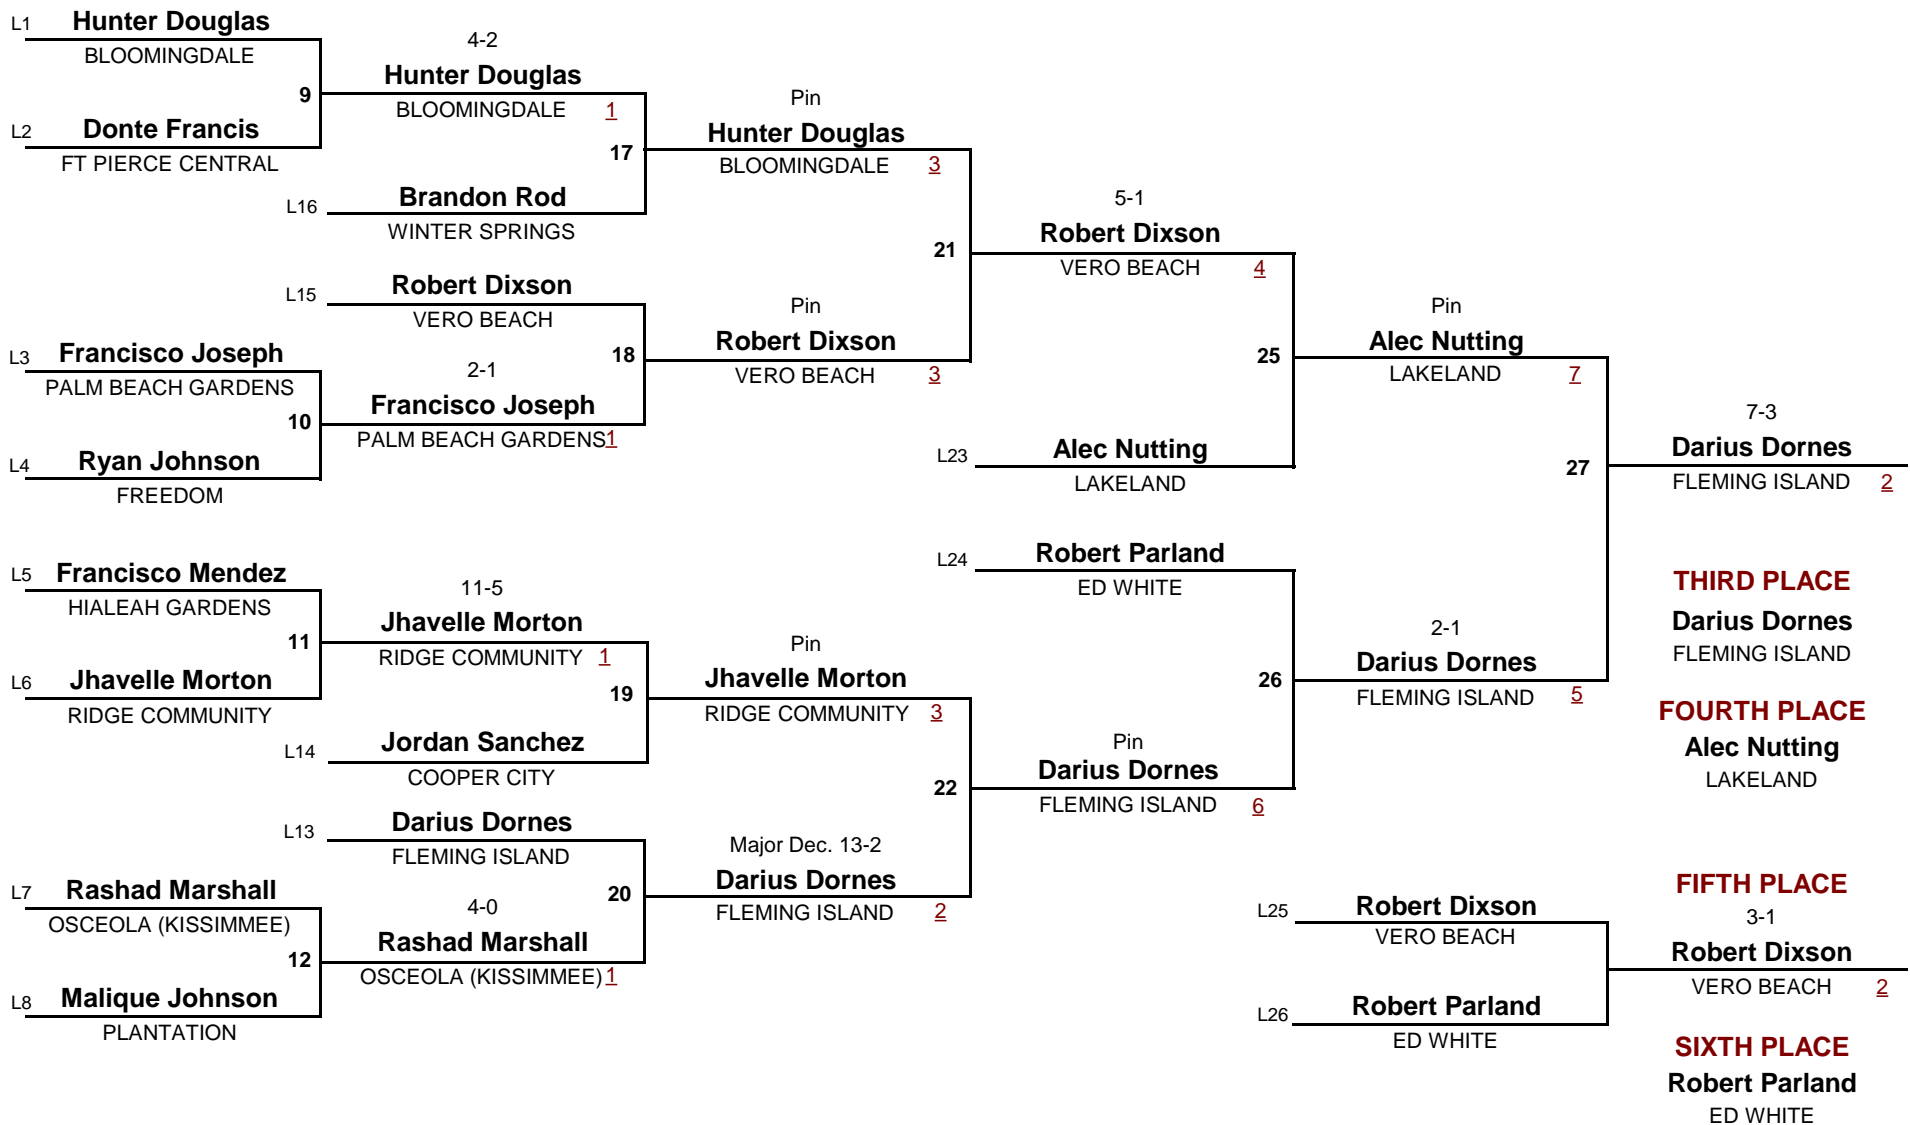

CLASS 3A

DIVISION

220

WEIGHT

2012 CLASS 3A STATE CHAMPIONSHIP

Consolation Rounds