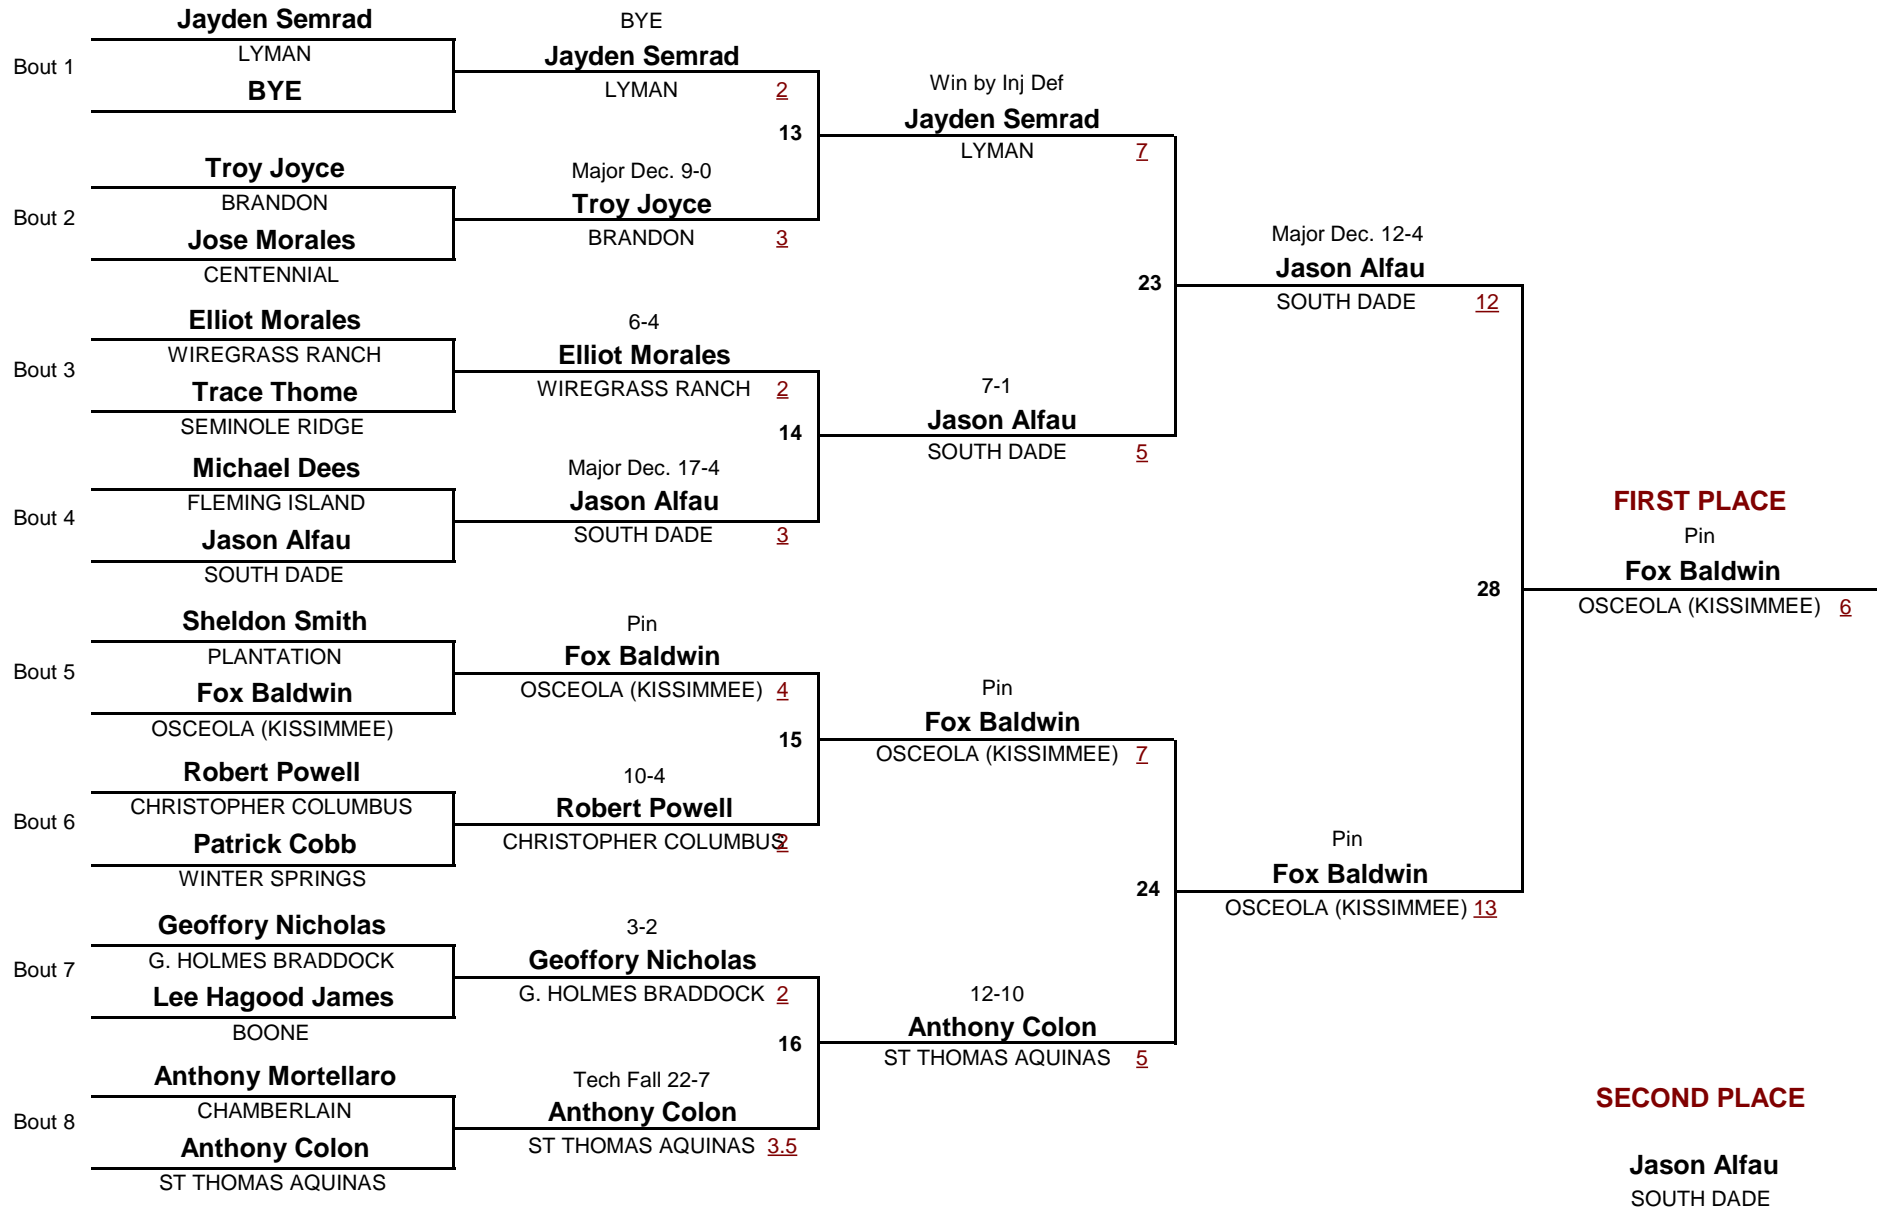

**Consolation Rounds**

**CLASS 3A**

**138**

**2012 CLASS 3A STATE CHAMPIONSHIP**

DIVISION

WEIGHT

1

**Championship Rounds**