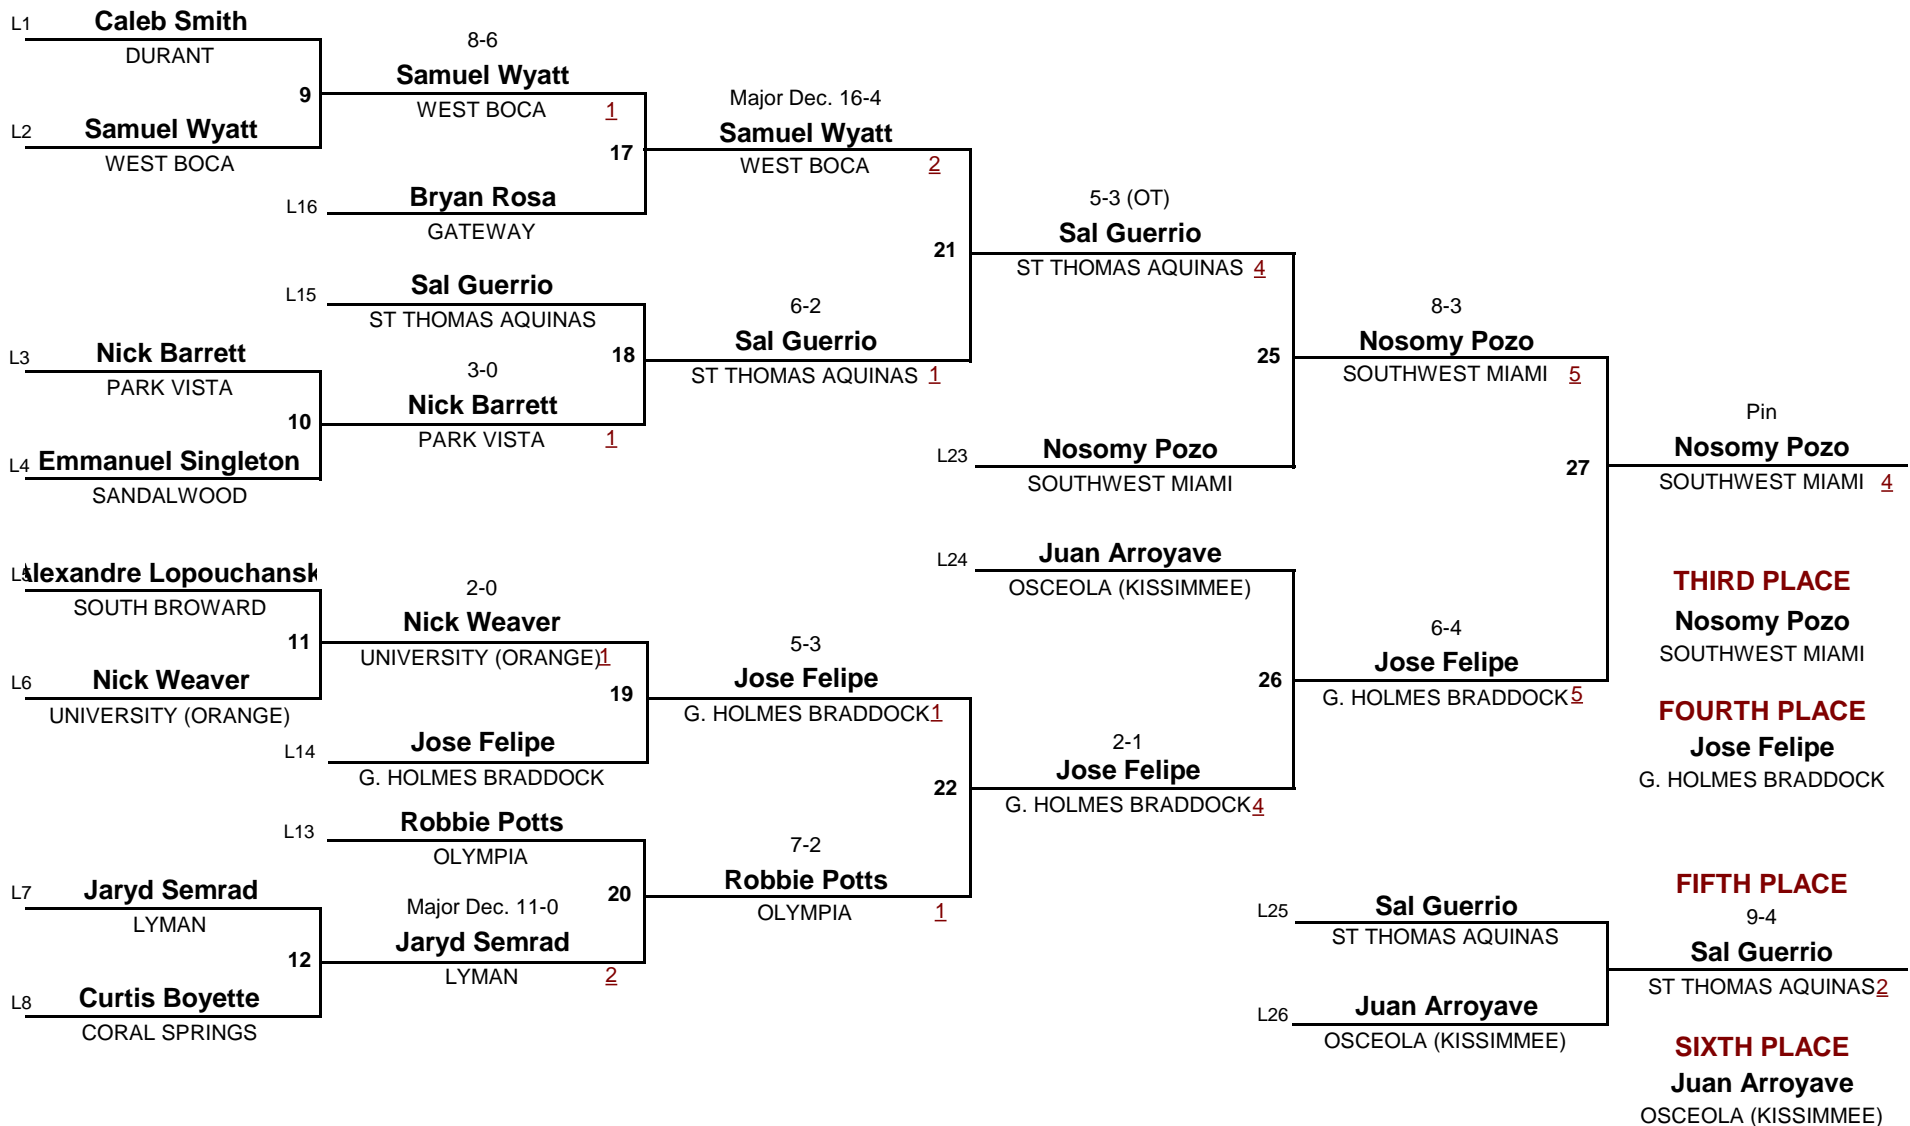

CLASS 3A

DIVISION

126

WEIGHT

2012 CLASS 3A STATE CHAMPIONSHIP

Consolation Rounds