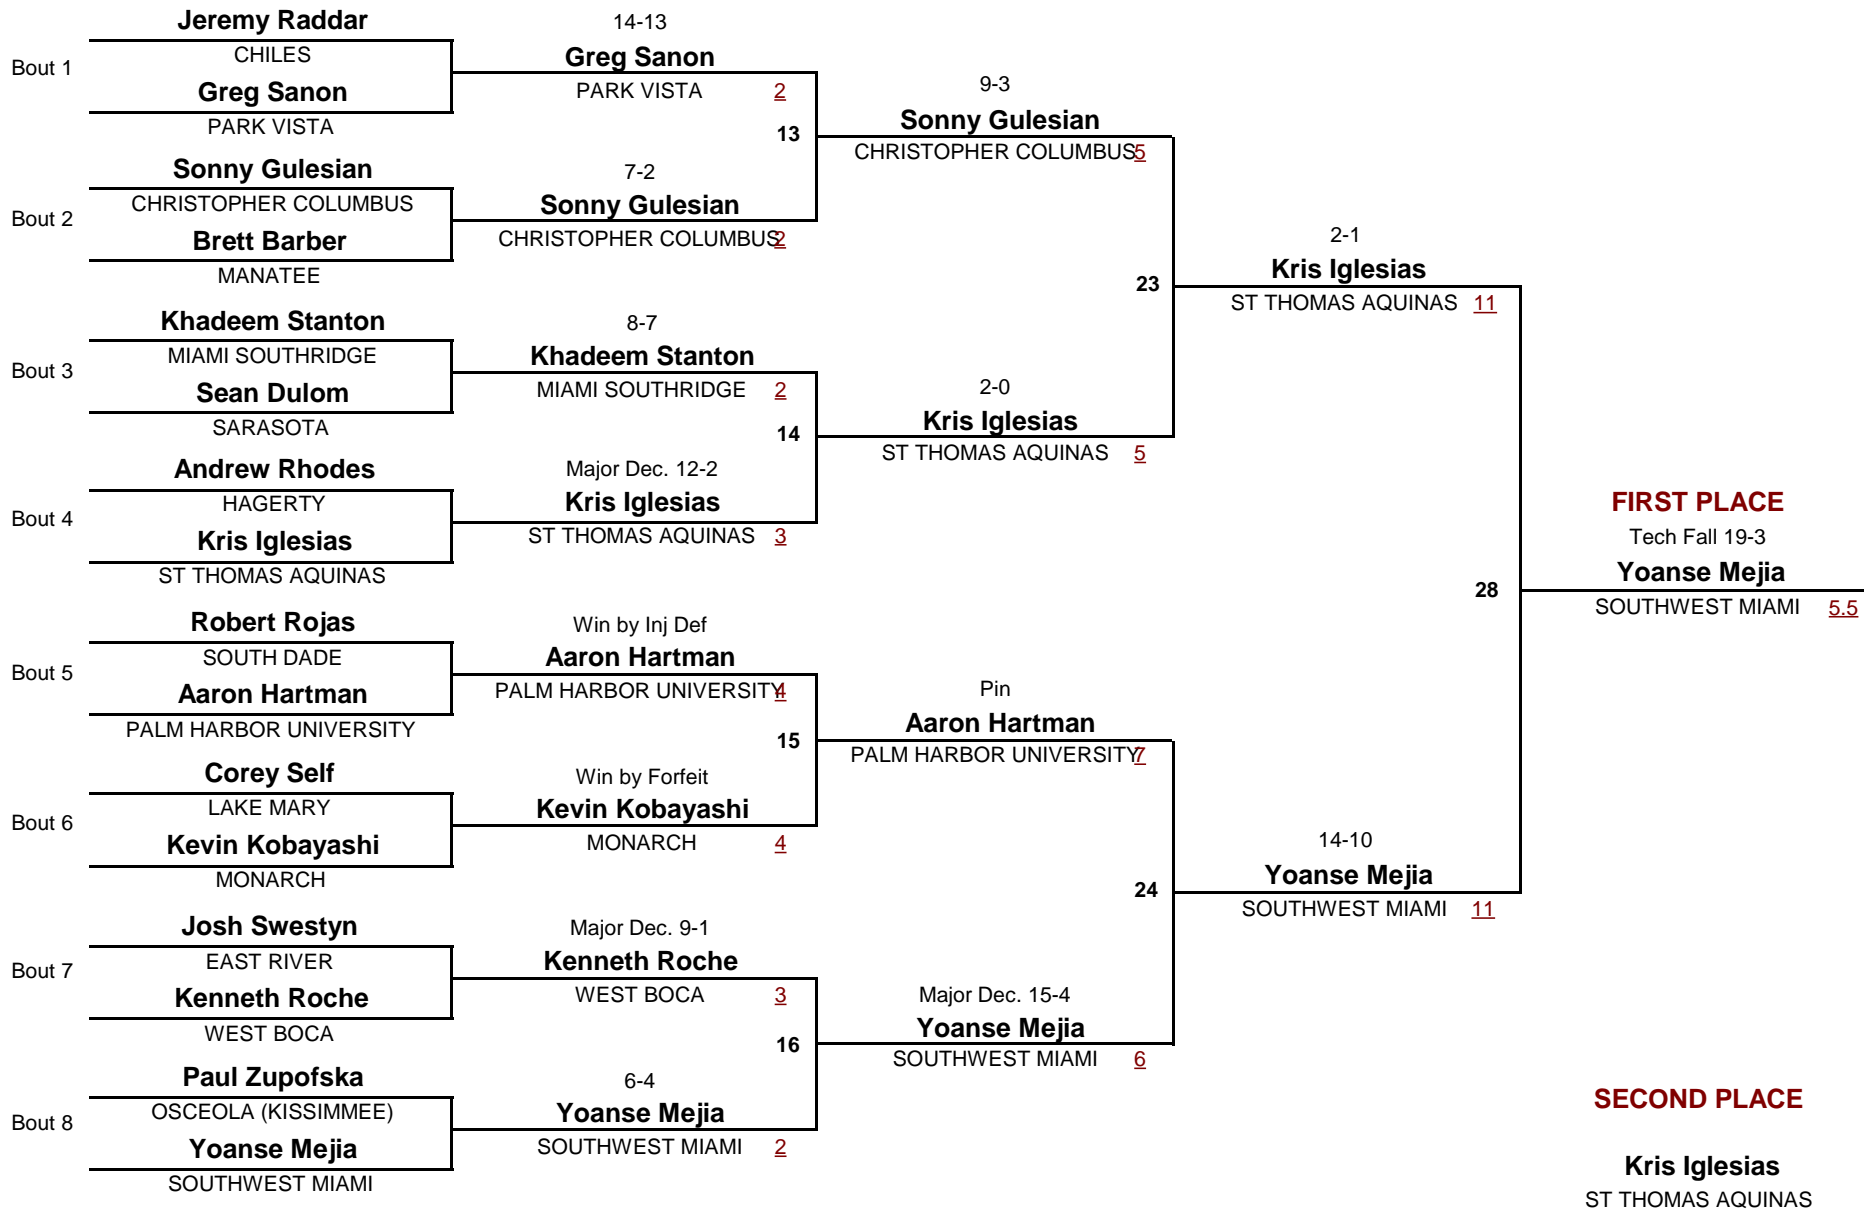

CLASS 3A

145

2012 CLASS 3A STATE CHAMPIONSHIP

DIVISION

WEIGHT

1

Championship Rounds