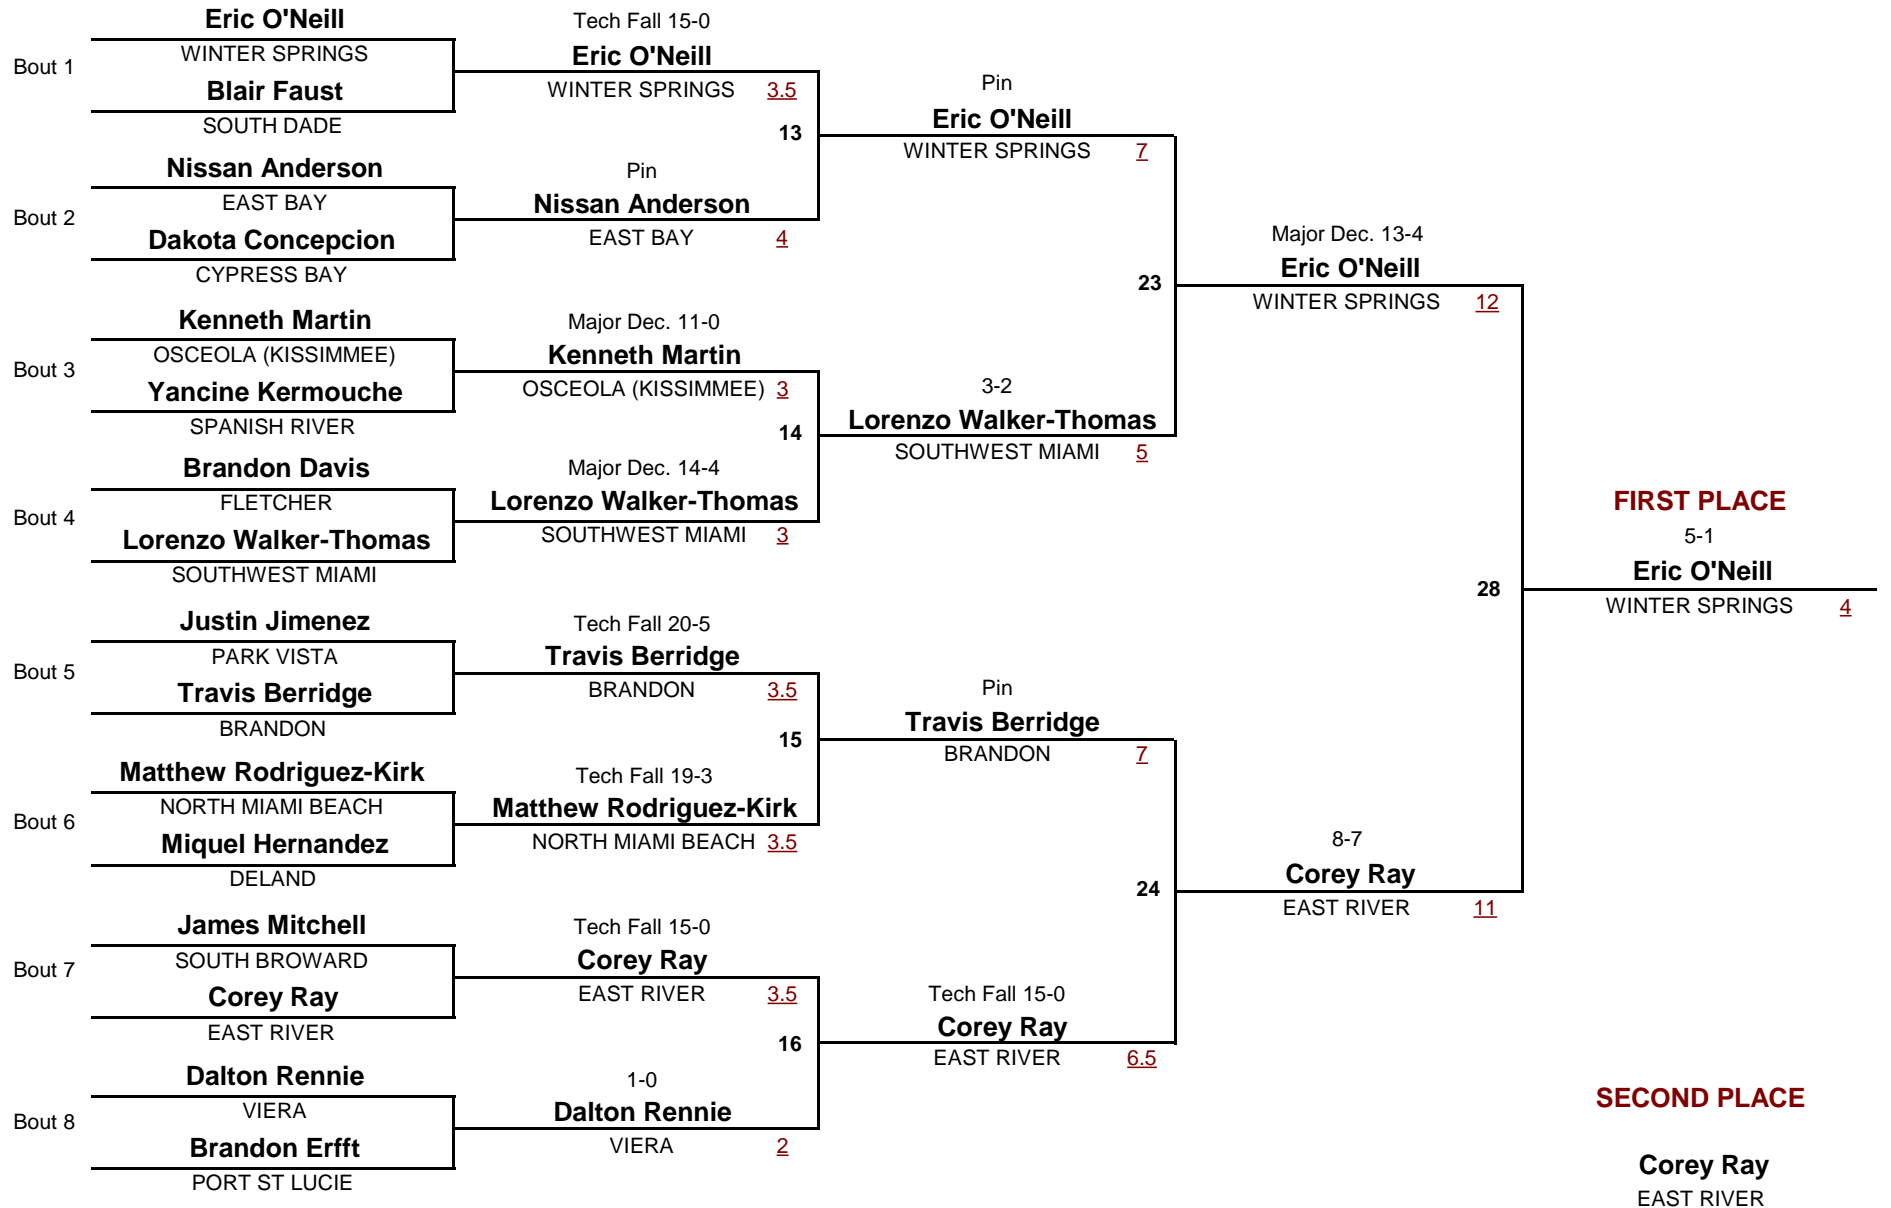

CLASS 3A

152

2012 CLASS 3A STATE CHAMPIONSHIP

DIVISION

WEIGHT

1

Championship Rounds