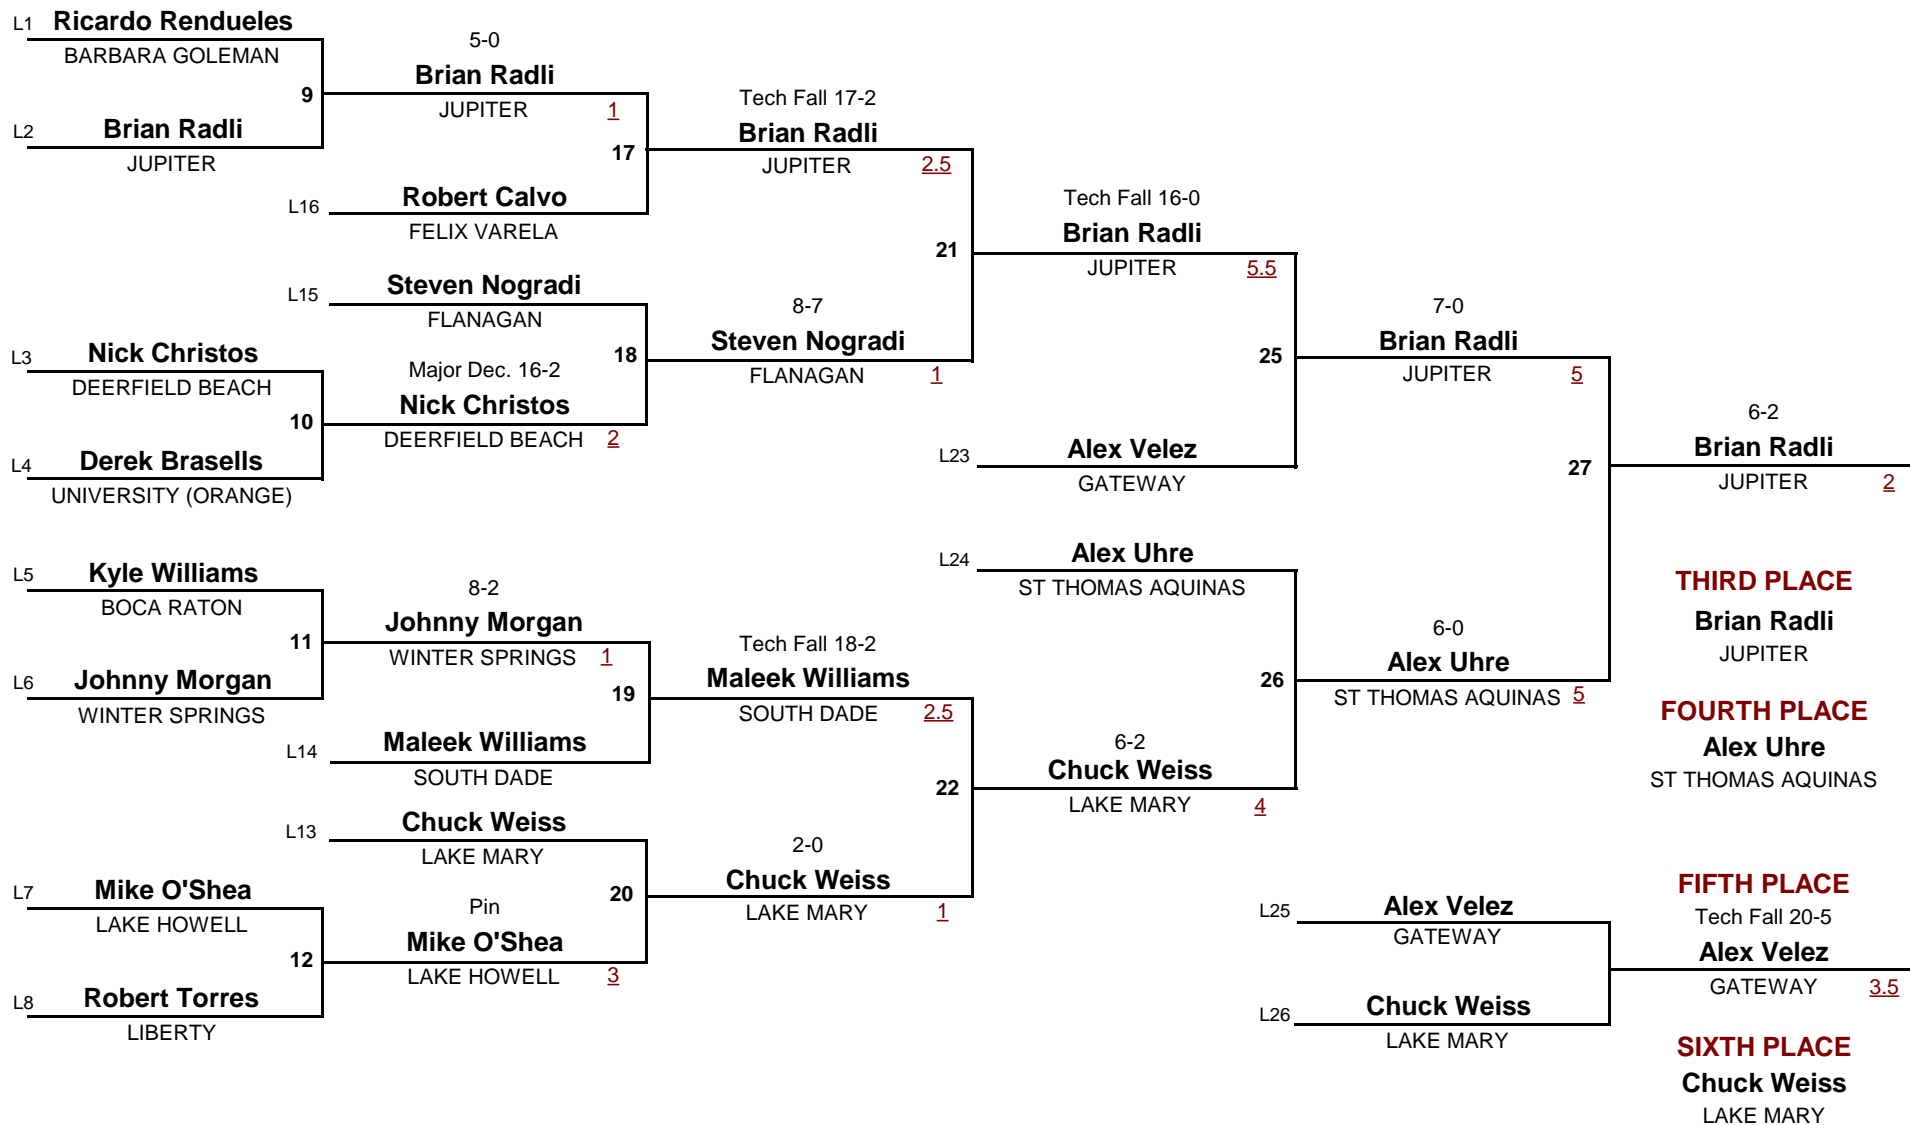

CLASS 3A

DIVISION

113

WEIGHT

2012 CLASS 3A STATE CHAMPIONSHIP

Consolation Rounds