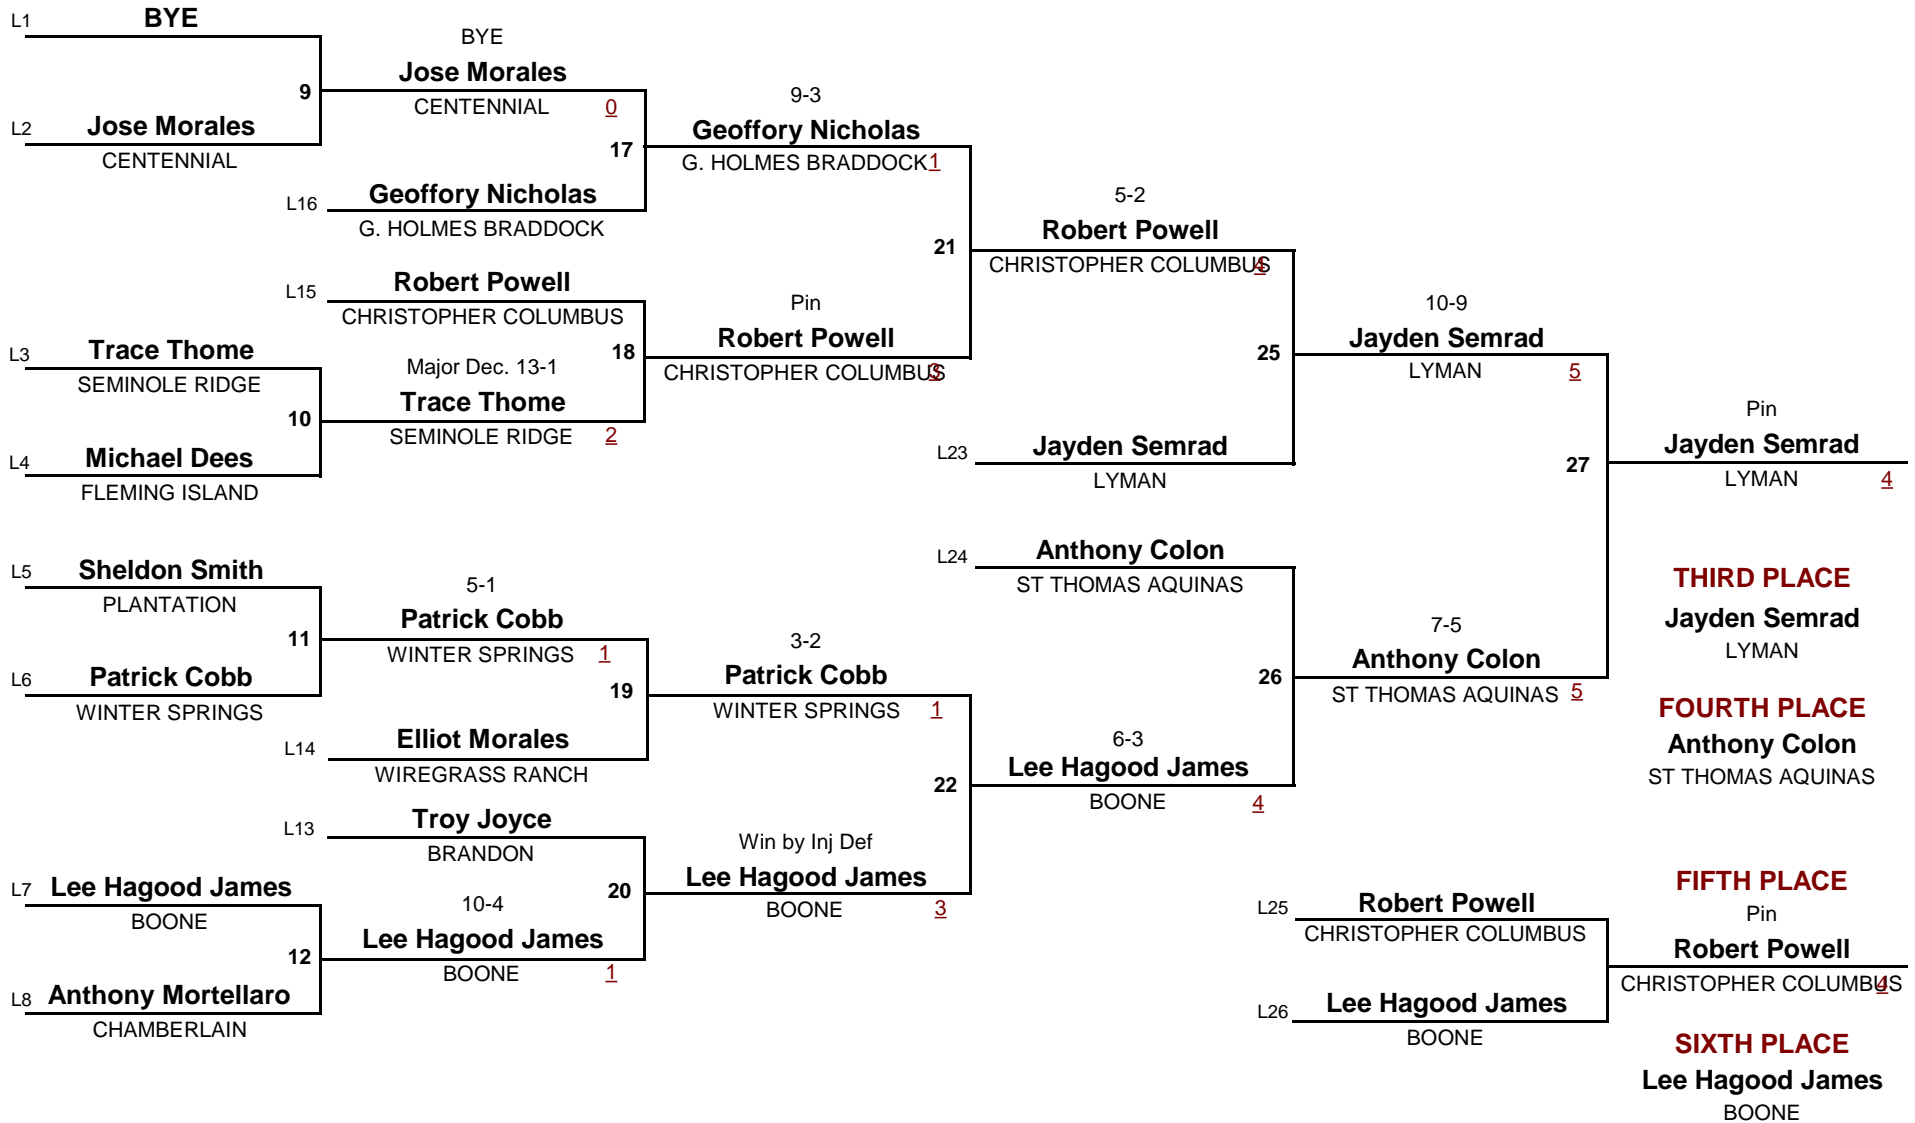

**CLASS 3A**

DIVISION

**138**

WEIGHT

**2012 CLASS 3A STATE CHAMPIONSHIP**

**Consolation Rounds**

**CLASS 3A**

**145**