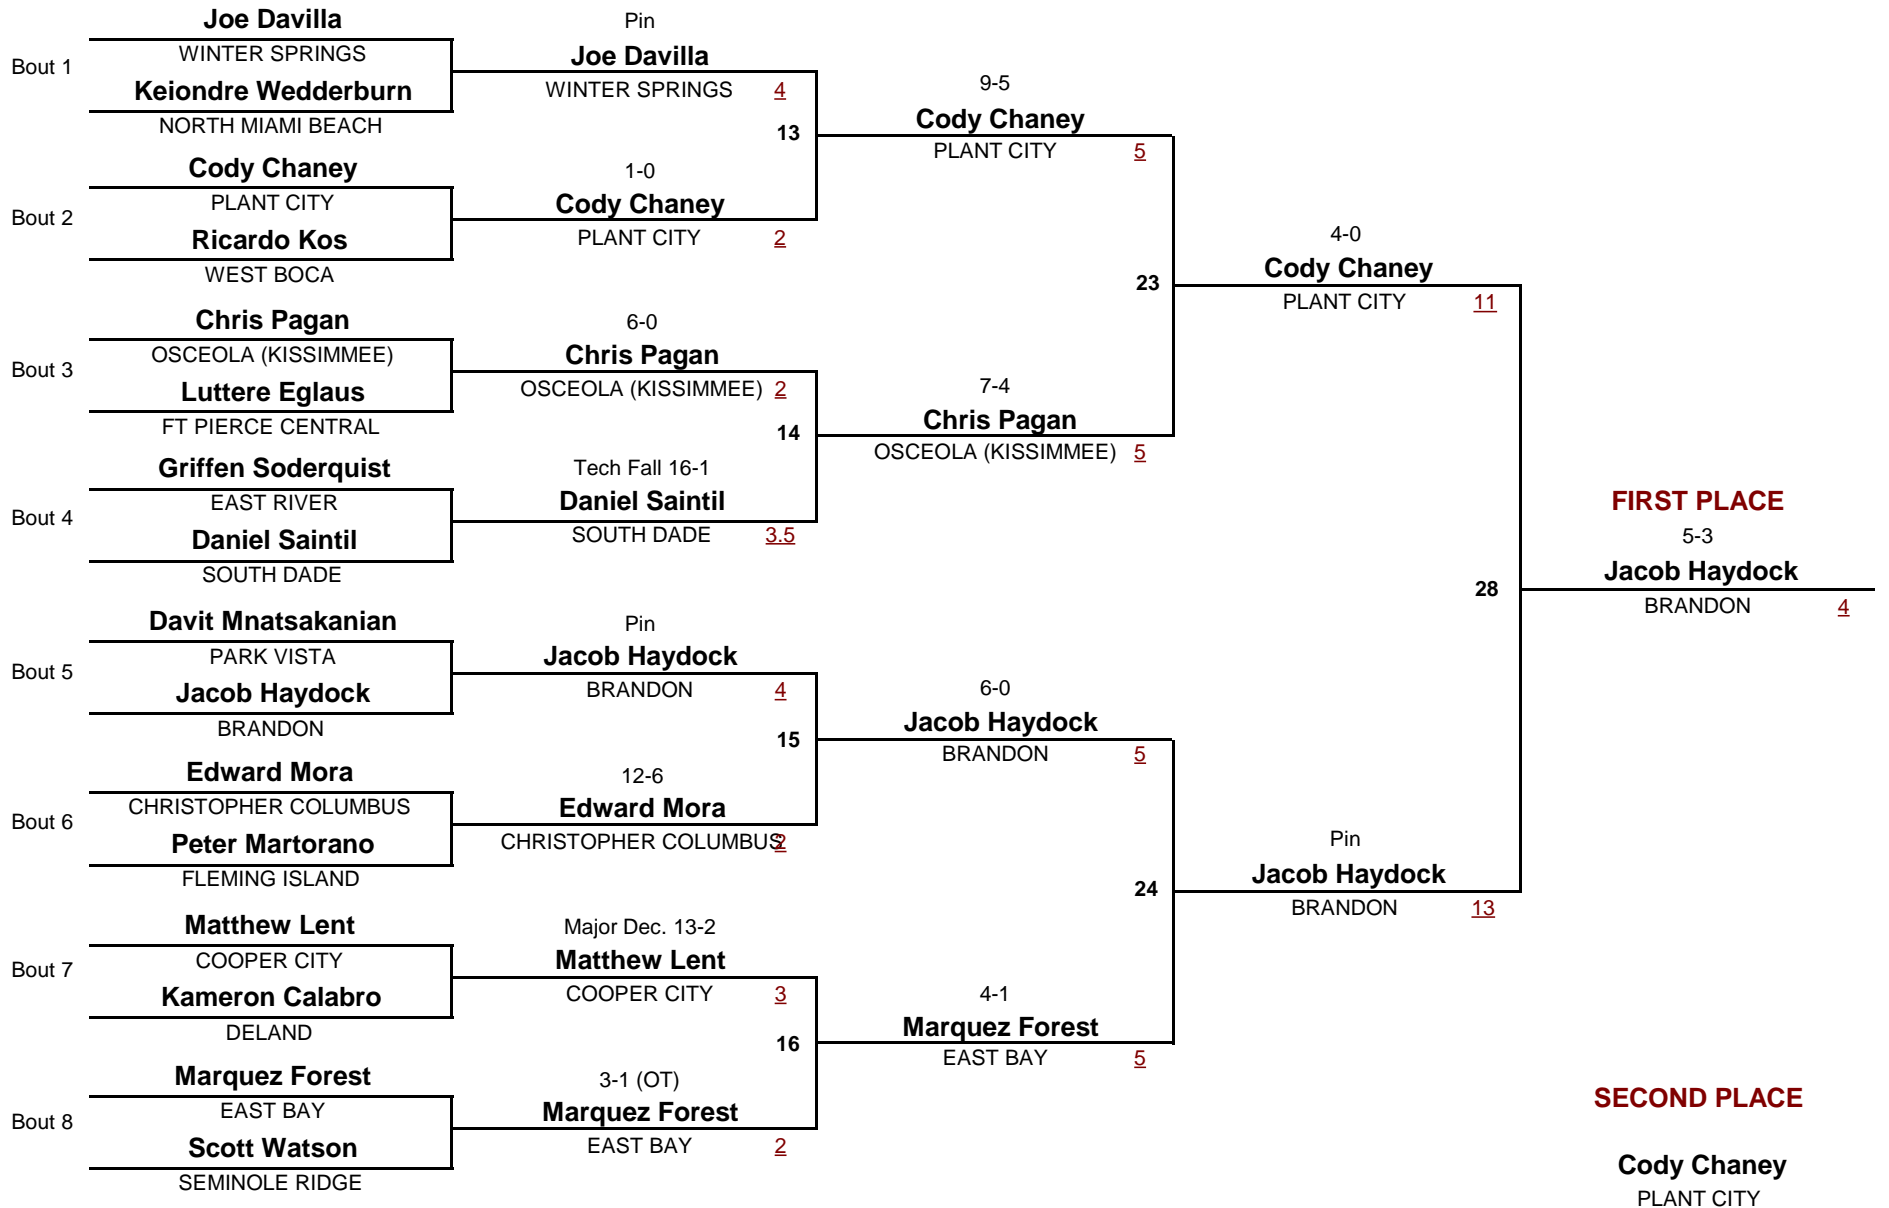

DIVISION

WEIGHT

1

**Championship Rounds**

**CLASS 3A**

DIVISION

**170**

WEIGHT