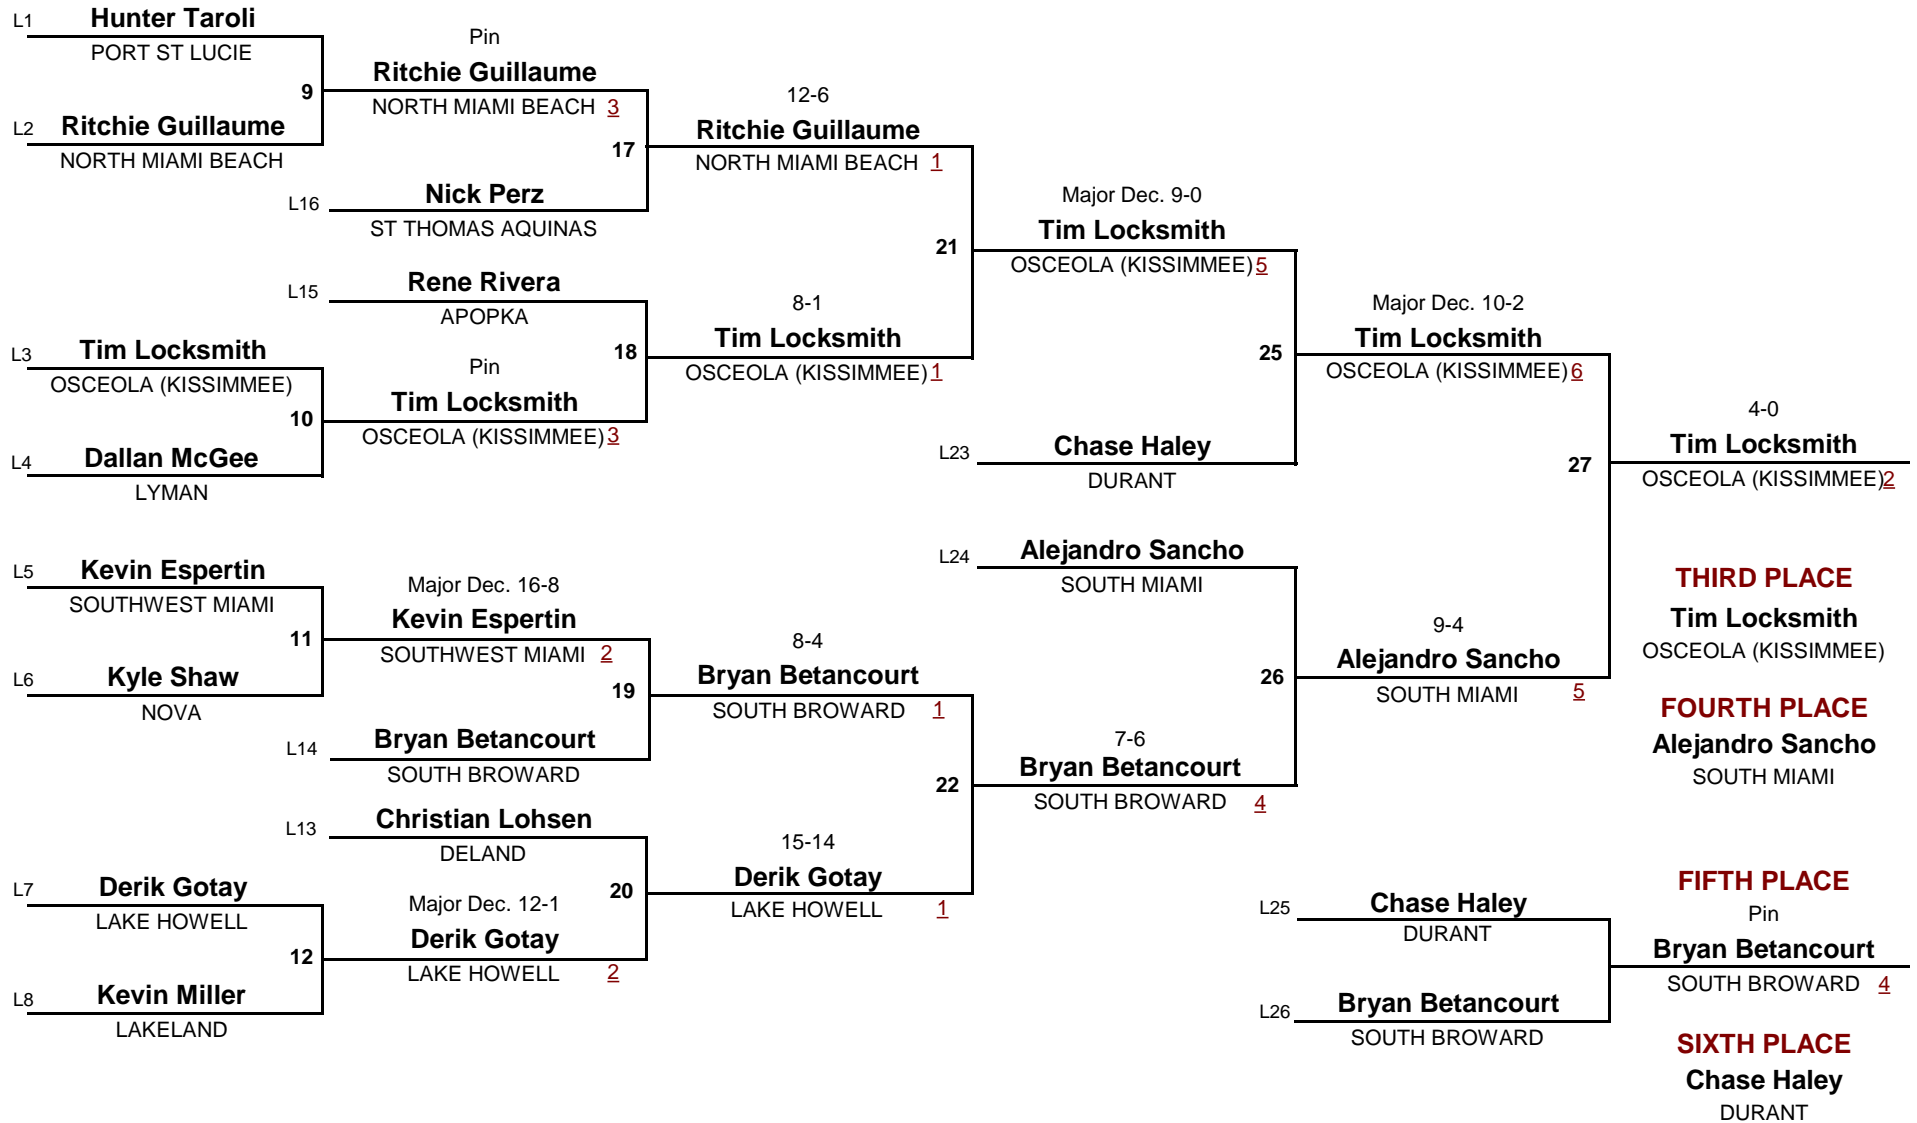

CLASS 3A

DIVISION

132

WEIGHT

2012 CLASS 3A STATE CHAMPIONSHIP

Consolation Rounds