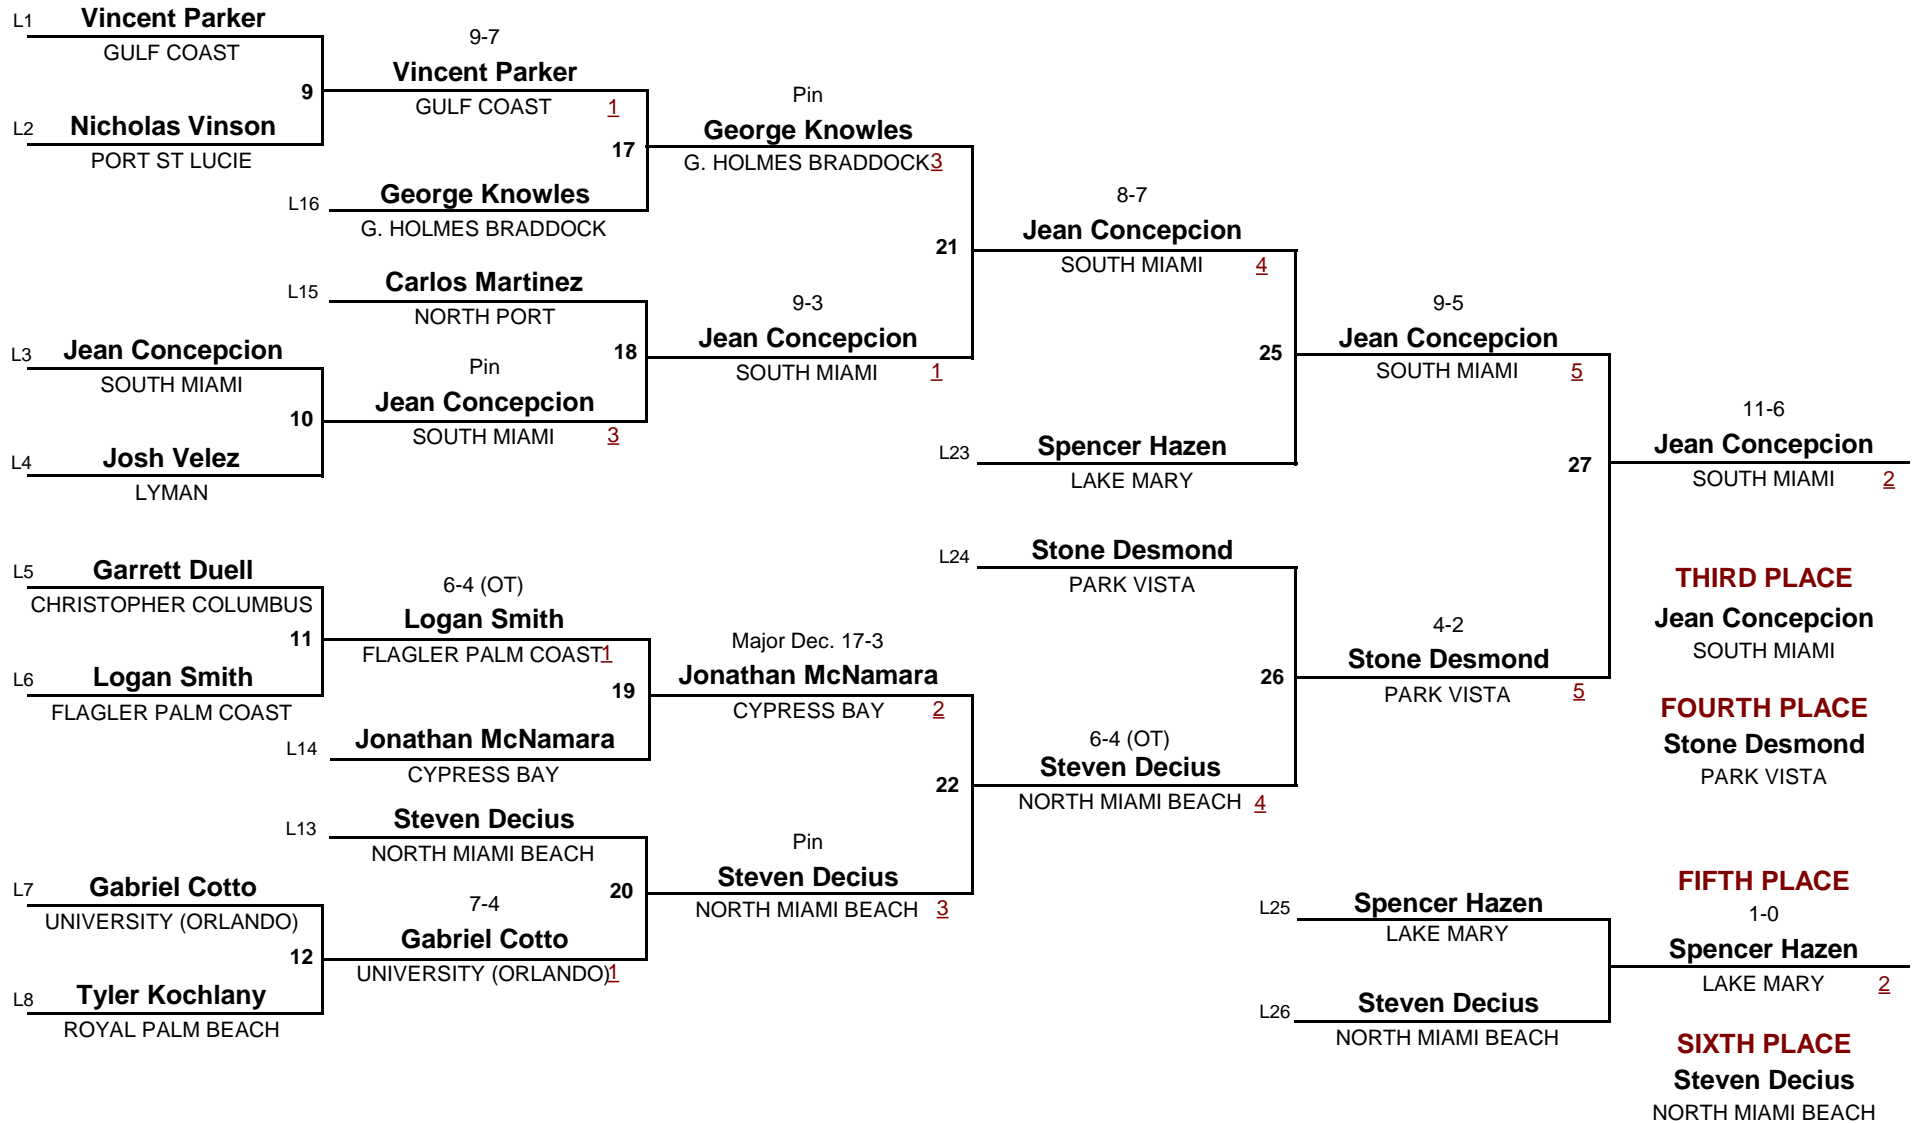

**Championship Rounds**

**CLASS 3A**

DIVISION

**182**

WEIGHT

**2012 CLASS 3A STATE CHAMPIONSHIP**

**Consolation Rounds**

**CLASS 3A**