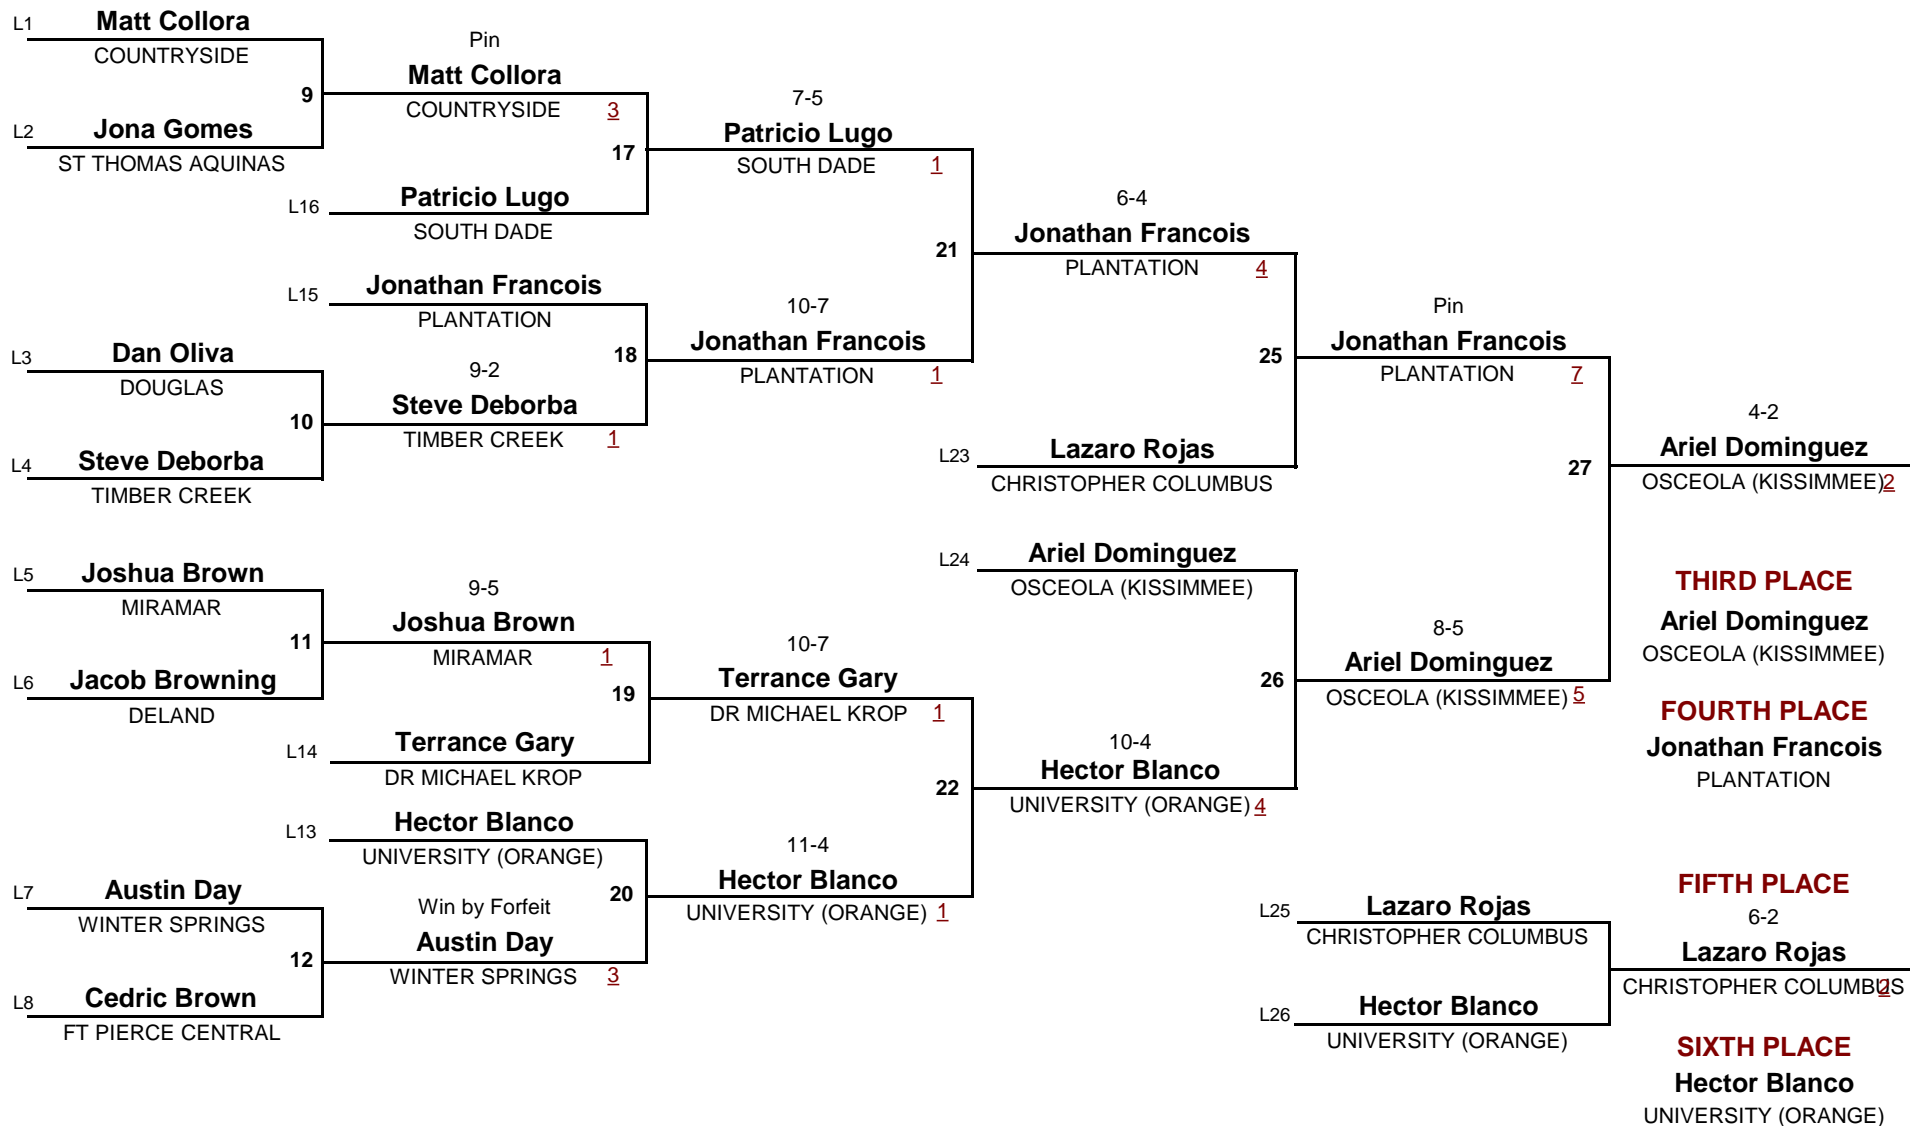

CLASS 3A

DIVISION

106

WEIGHT

2012 CLASS 3A STATE CHAMPIONSHIP

Consolation Rounds