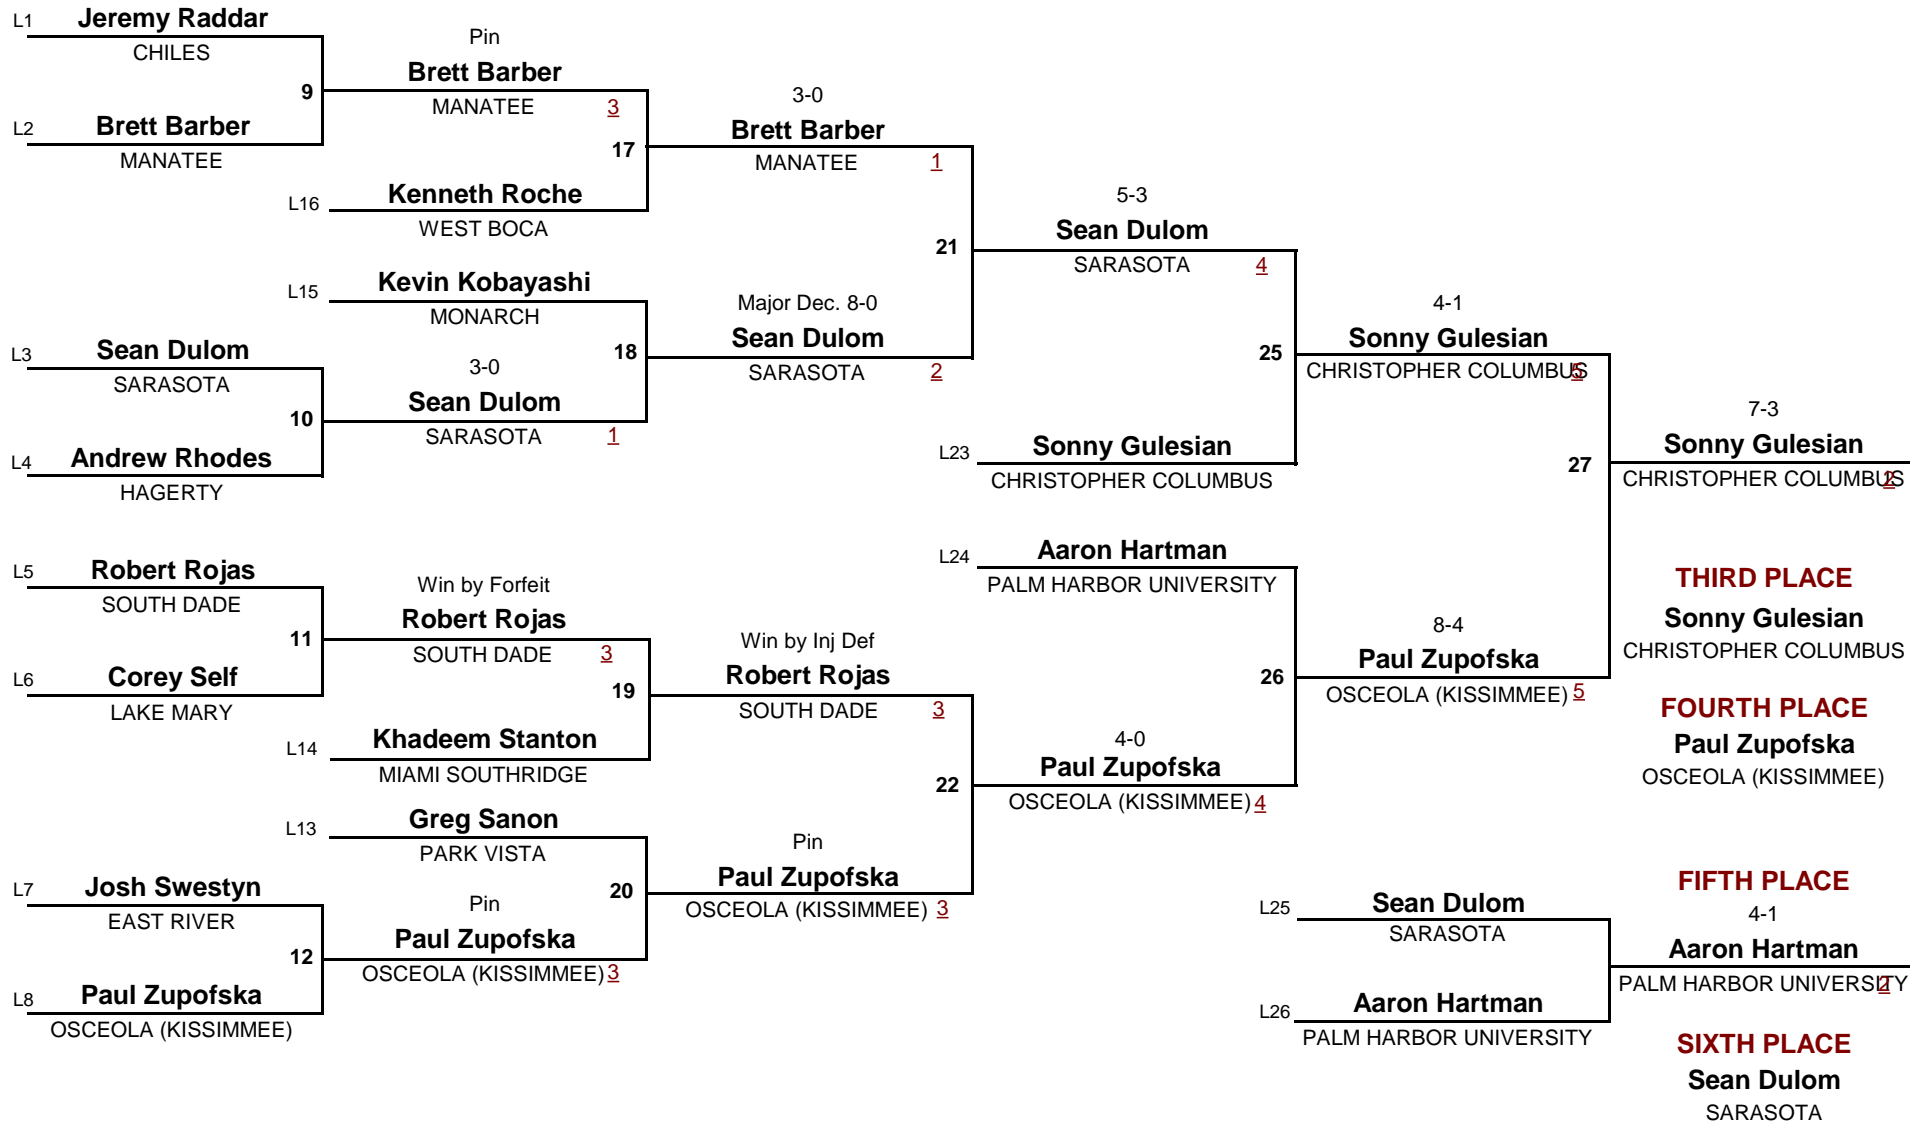

CLASS 3A

DIVISION

145

WEIGHT

2012 CLASS 3A STATE CHAMPIONSHIP

Consolation Rounds