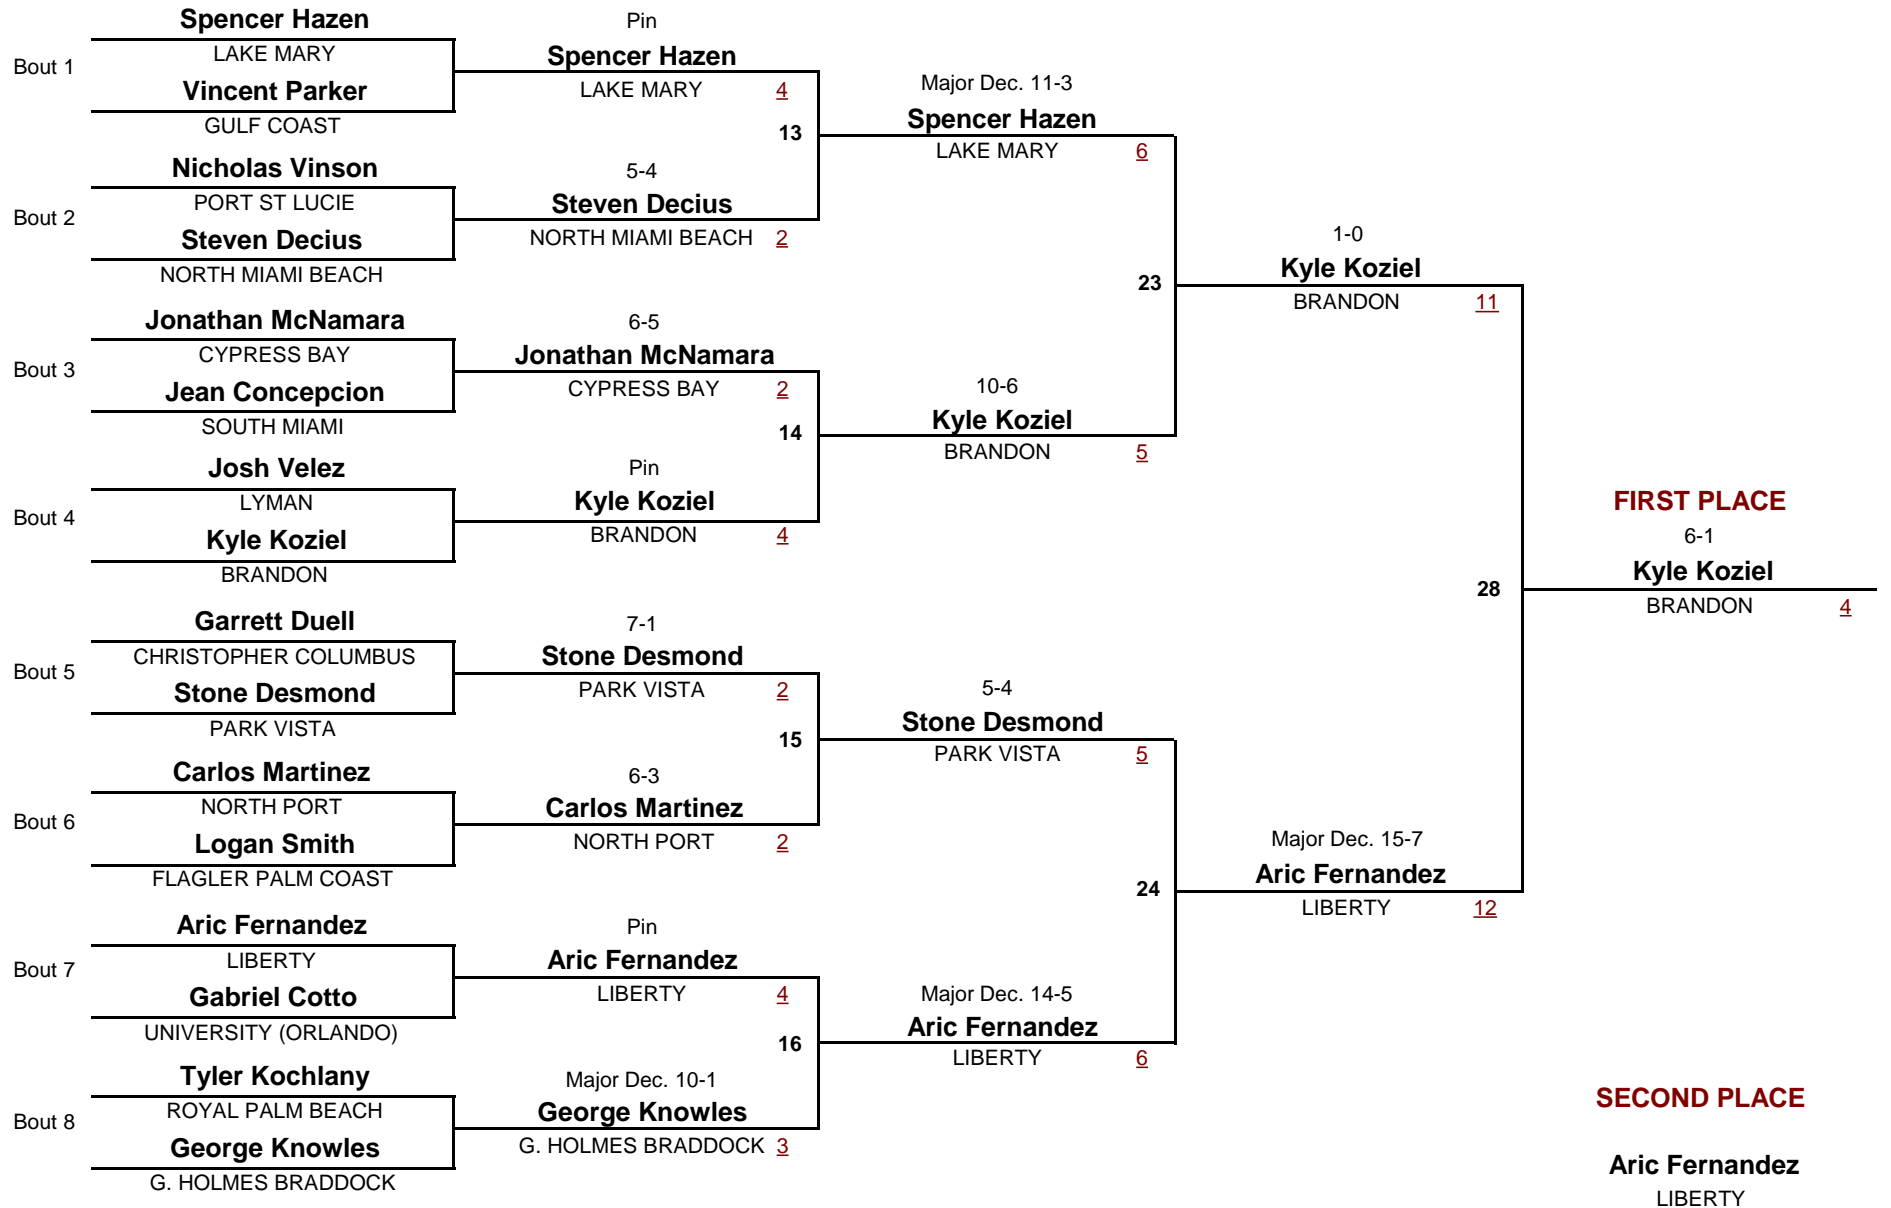

CLASS 3A

182

2012 CLASS 3A STATE CHAMPIONSHIP

DIVISION

WEIGHT

1

Championship Rounds