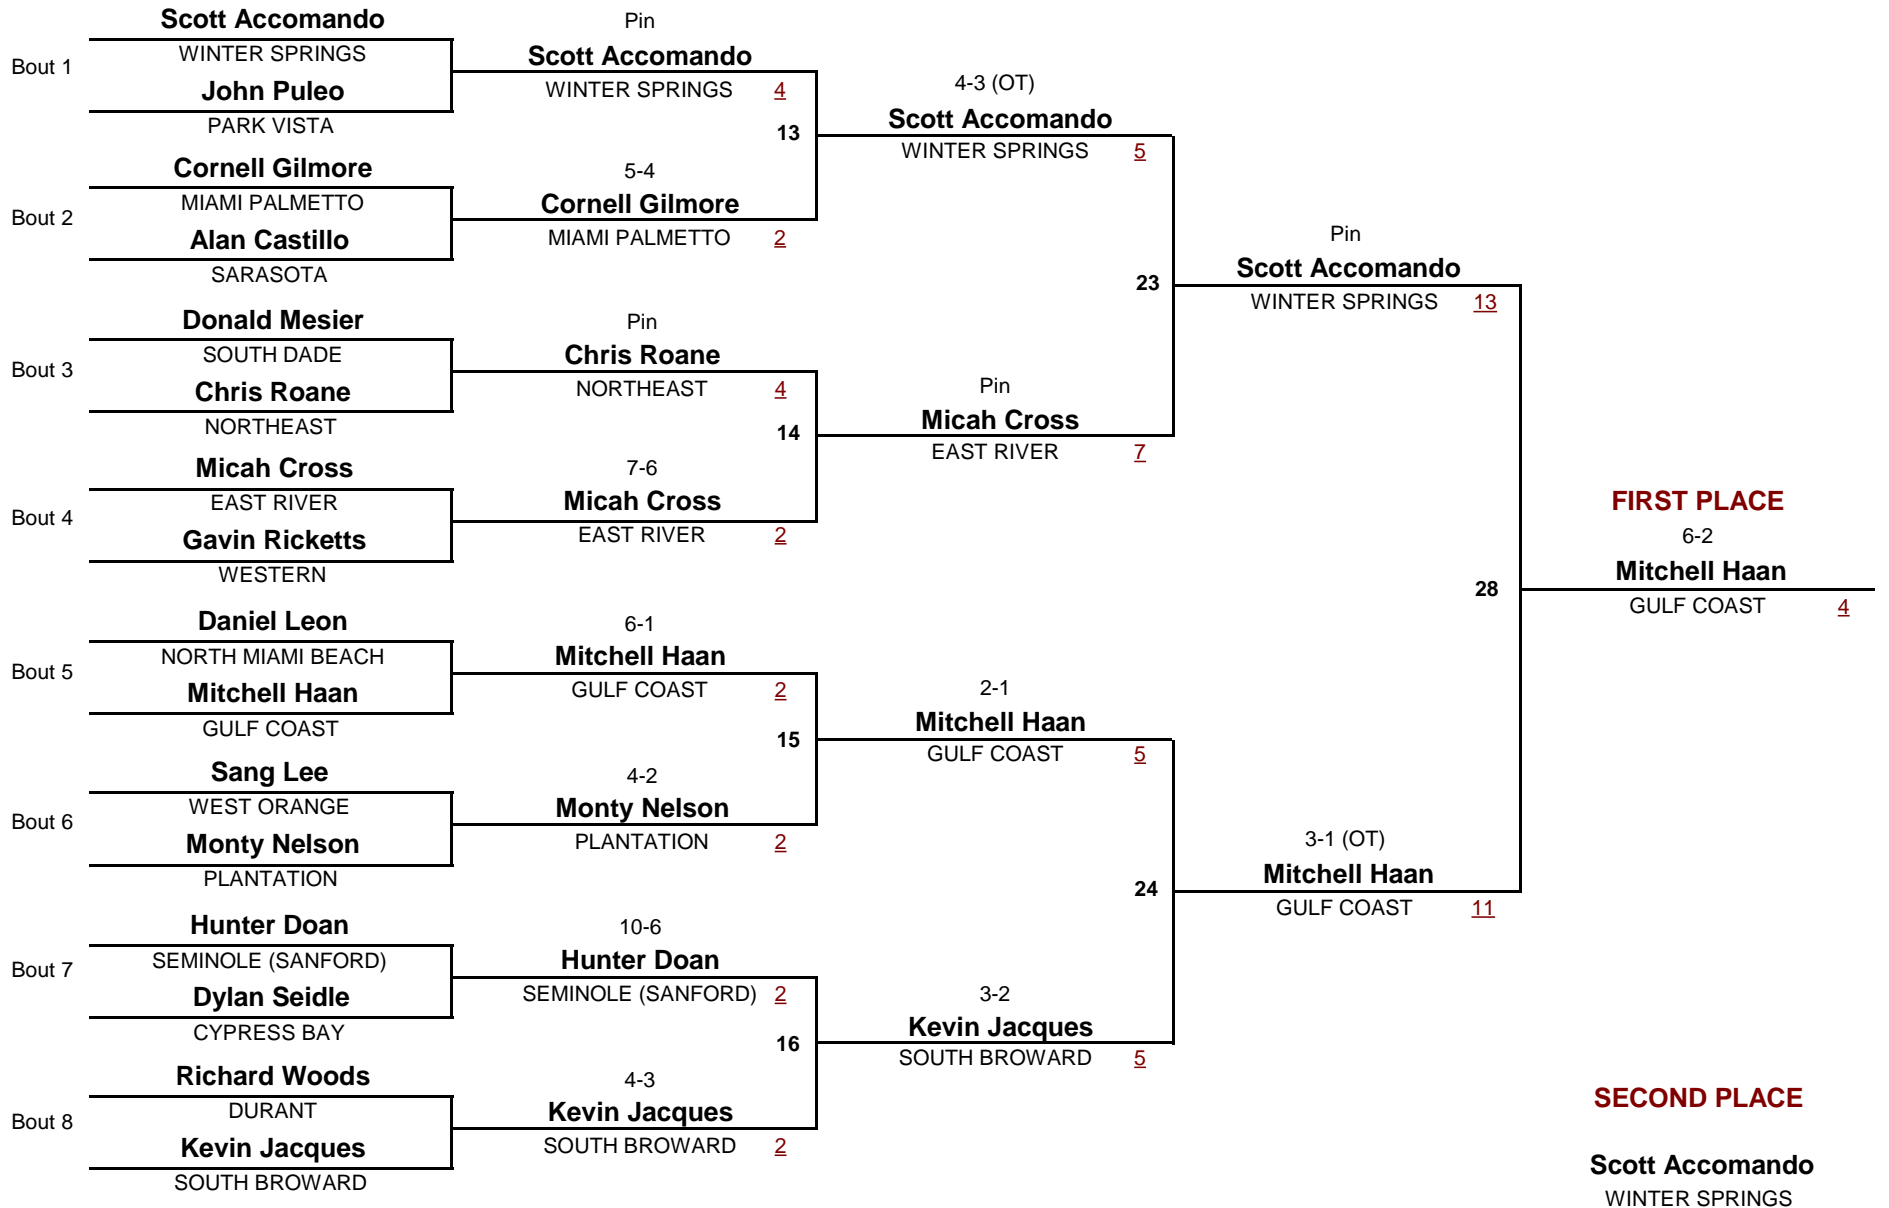

**Consolation Rounds**

**CLASS 3A**

**285**

**2012 CLASS 3A STATE CHAMPIONSHIP**

DIVISION

WEIGHT

1

**Championship Rounds**