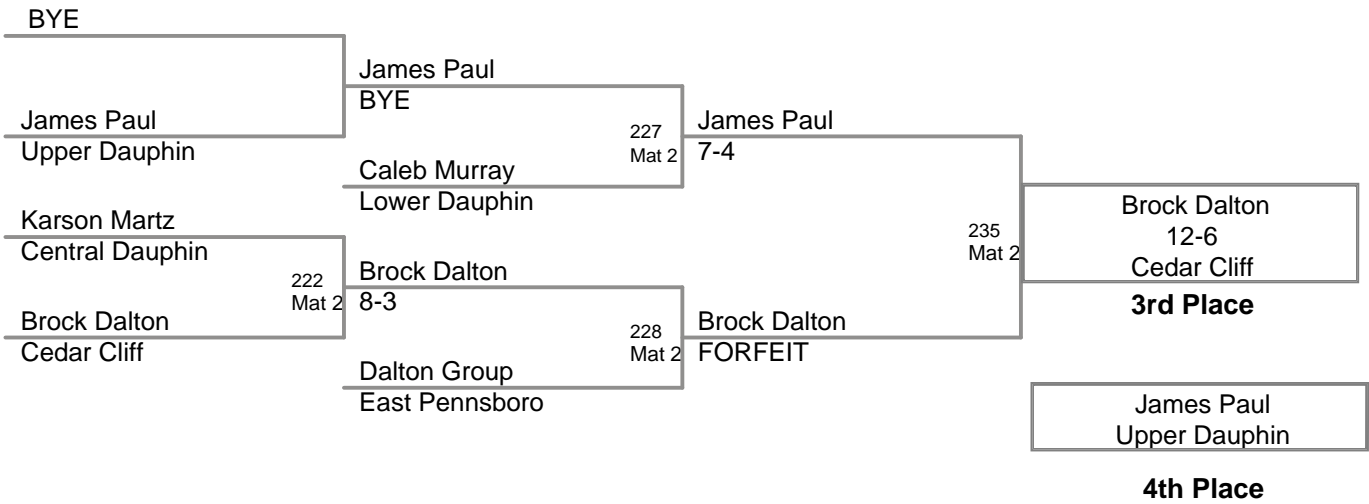

**CPWA Varsity  
Varsity (on Mat 3)**

**95 Lbs**

CPWA Varsity  
Varsity (on Mat 4)

**100 Lbs**

**CPWA Varsity  
Varsity (on Mat 2)**

**110 Lbs**

**CPWA Varsity  
Varsity (on Mat 3)**

**120 Lbs**