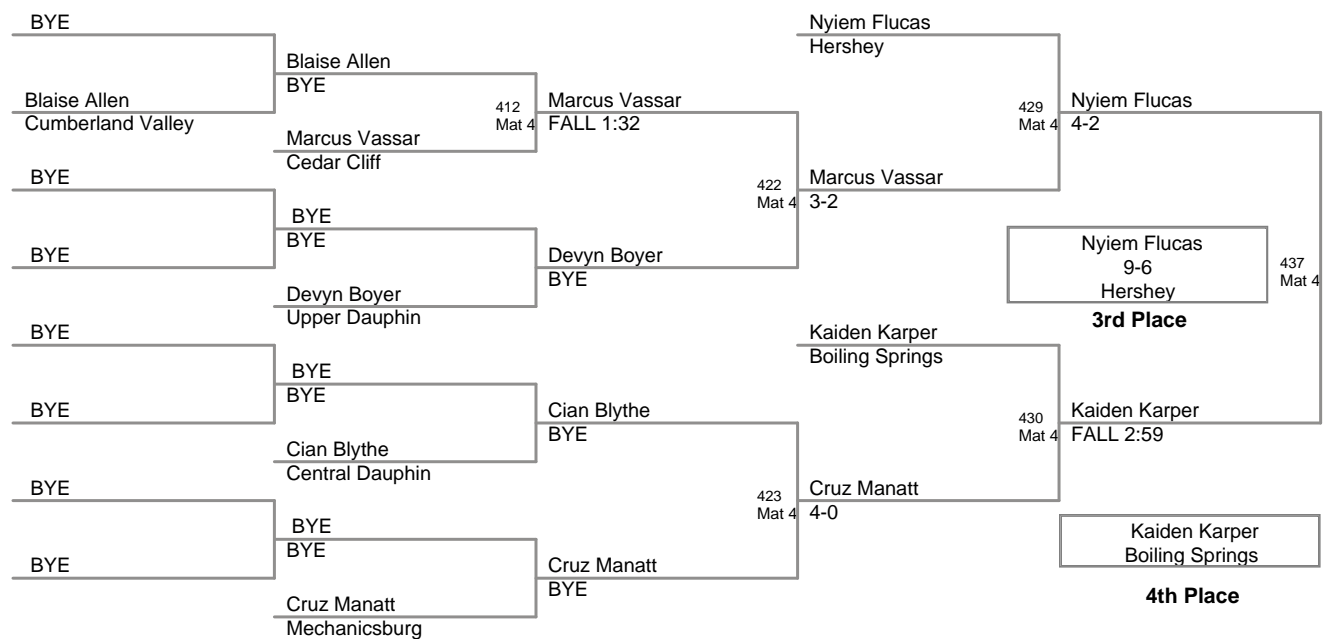

**CPWA Varsity  
Varsity (on Mat 5)**

**74 Lbs**

**CPWA Varsity  
Varsity (on Mat 5)**

**78 Lbs**

**CPWA Varsity  
Varsity (on Mat 1)**

**82 Lbs**

**CPWA Varsity  
Varsity (on Mat 2)**

**86 Lbs**

**CPWA Varsity  
Varsity (on Mat 3)**

**95 Lbs**

CPWA Varsity  
Varsity (on Mat 4)

**100 Lbs**

**CPWA Varsity  
Varsity (on Mat 2)**

**110 Lbs**

**CPWA Varsity  
Varsity (on Mat 3)**

**120 Lbs**