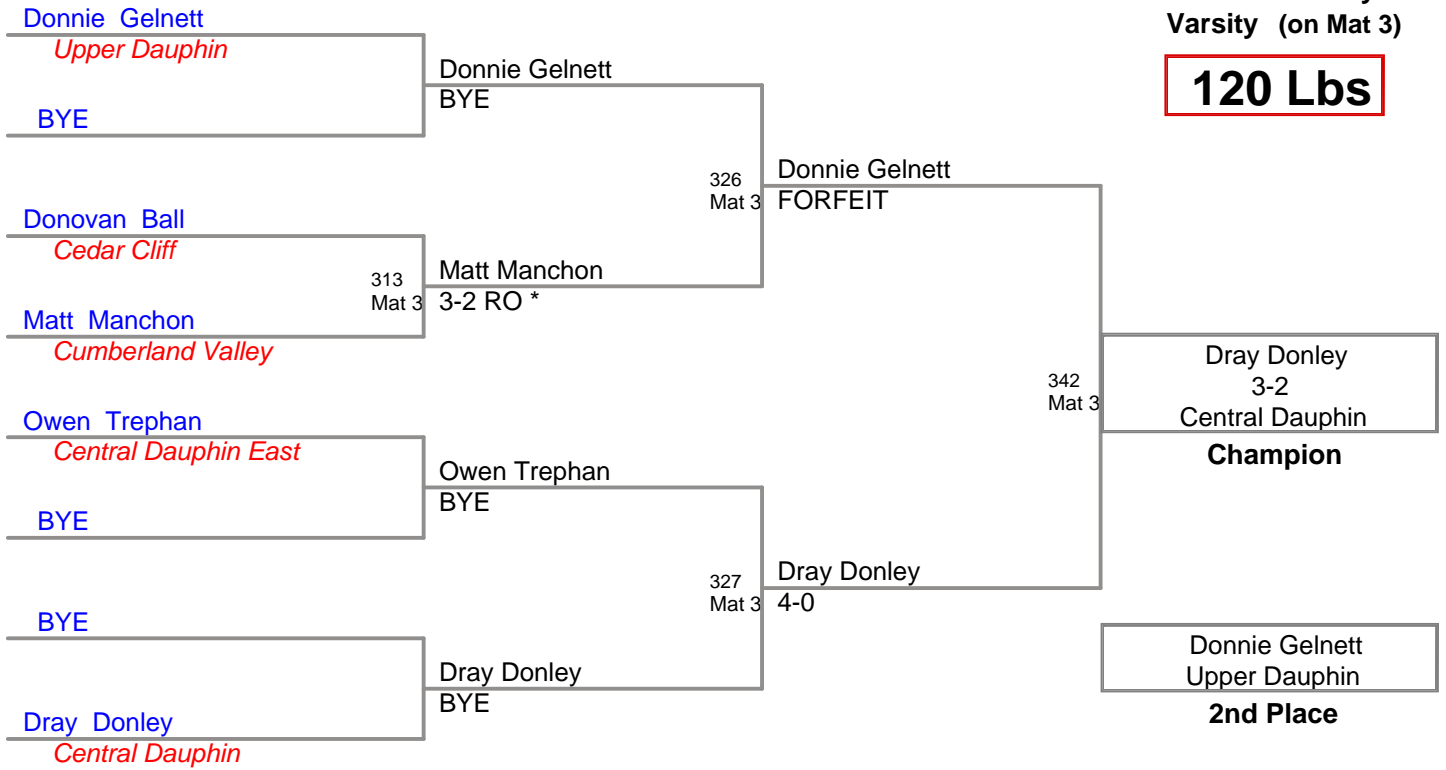

**CPWA Varsity  
Varsity (on Mat 3)**

**95 Lbs**

CPWA Varsity  
Varsity (on Mat 4)

**100 Lbs**

**CPWA Varsity  
Varsity (on Mat 2)**

**110 Lbs**

**CPWA Varsity  
Varsity (on Mat 3)**

**120 Lbs**