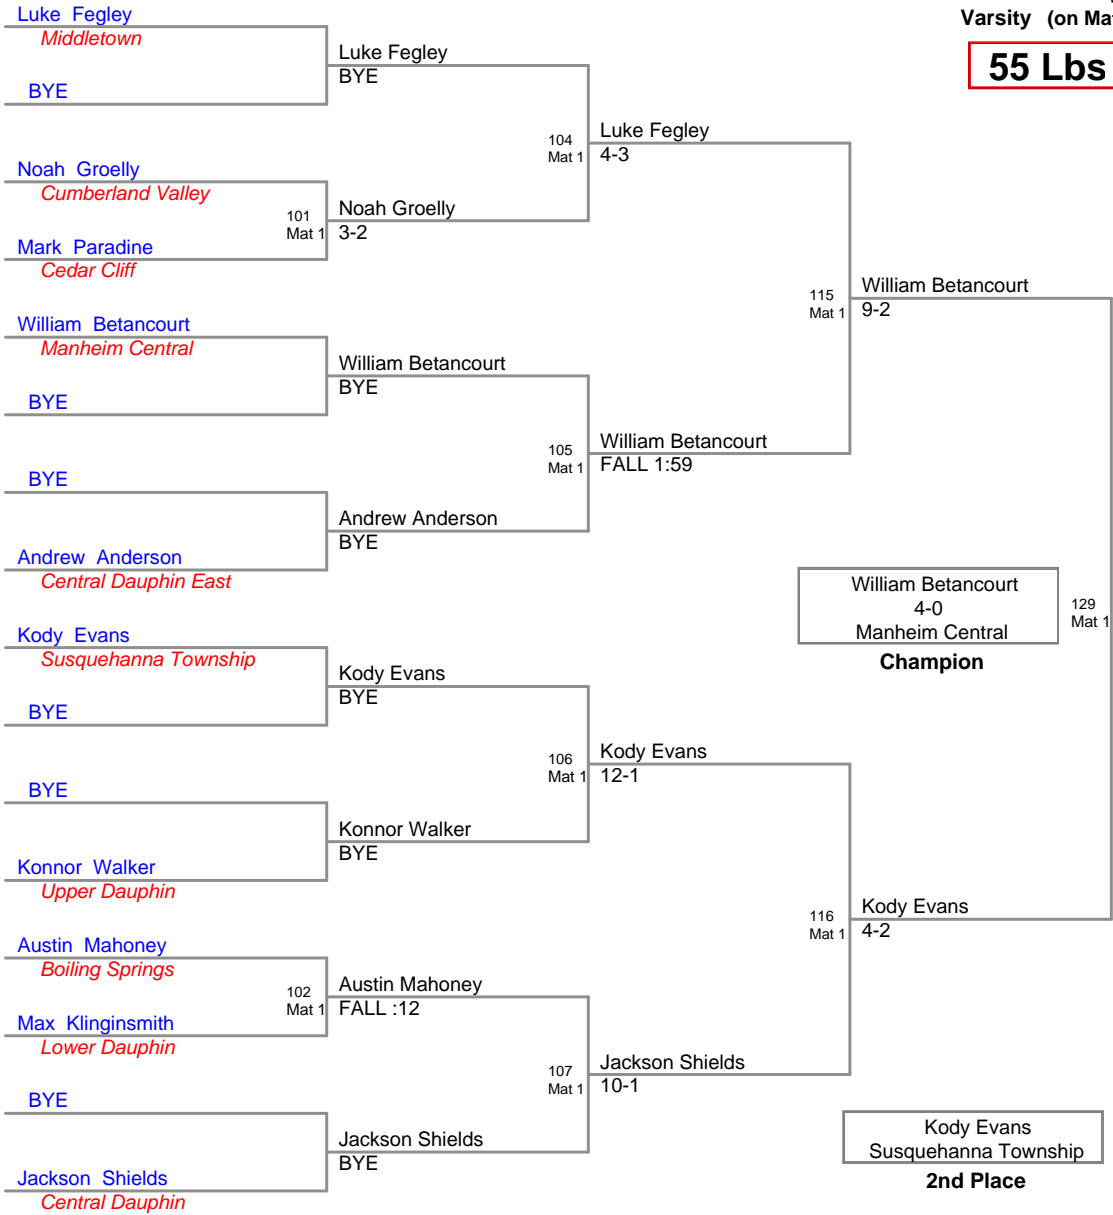

**CPWA Varsity  
Varsity (on Mat 2)**

**45 Lbs**

**CPWA Varsity  
Varsity (on Mat 4)**

**48 Lbs**

**CPWA Varsity  
Varsity (on Mat 5)**

**52 Lbs**

**CPWA Varsity  
Varsity (on Mat 1)**

**55 Lbs**

CPWA Varsity  
Varsity (on Mat 2)

**59 Lbs**

**CPWA Varsity  
Varsity (on Mat 4)**

**63 Lbs**

**CPWA Varsity  
Varsity (on Mat 3)**

**67 Lbs**

CPWA Varsity  
Varsity (on Mat 3)

**71 Lbs**