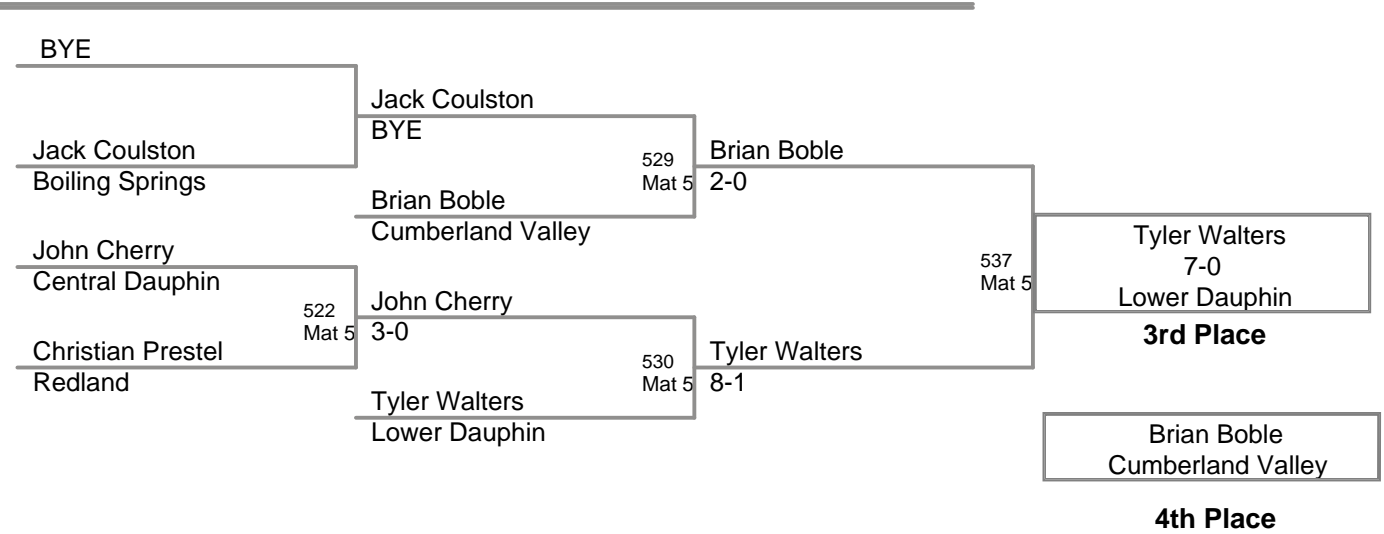

**CPWA Varsity
Varsity (on Mat 5)**

78 Lbs