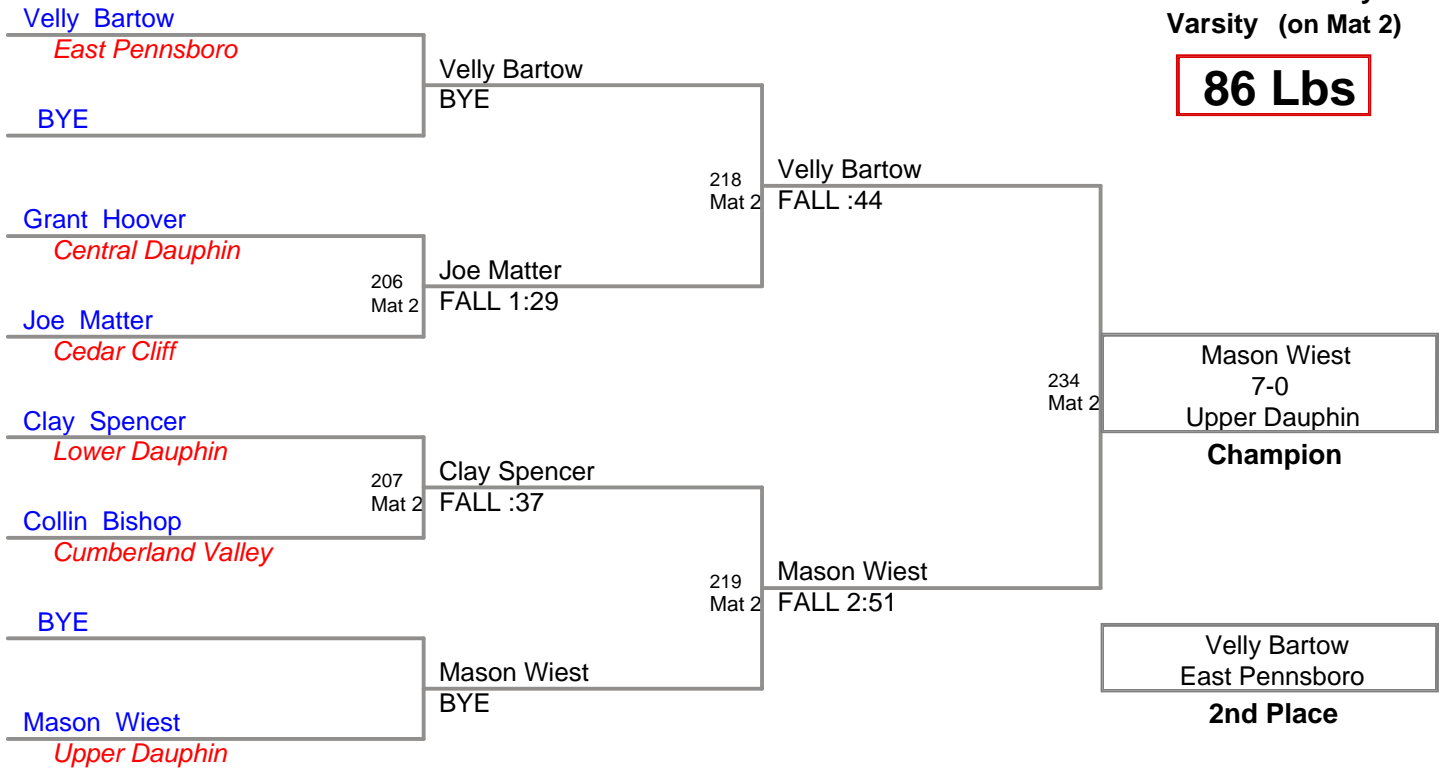

**CPWA Varsity  
Varsity (on Mat 5)**

**74 Lbs**

**CPWA Varsity  
Varsity (on Mat 5)**

**78 Lbs**

**CPWA Varsity  
Varsity (on Mat 1)**

**82 Lbs**

**CPWA Varsity  
Varsity (on Mat 2)**

**86 Lbs**

**CPWA Varsity  
Varsity (on Mat 3)**

**95 Lbs**

CPWA Varsity  
Varsity (on Mat 4)

**100 Lbs**

**CPWA Varsity  
Varsity (on Mat 2)**

**110 Lbs**

**CPWA Varsity  
Varsity (on Mat 3)**

**120 Lbs**