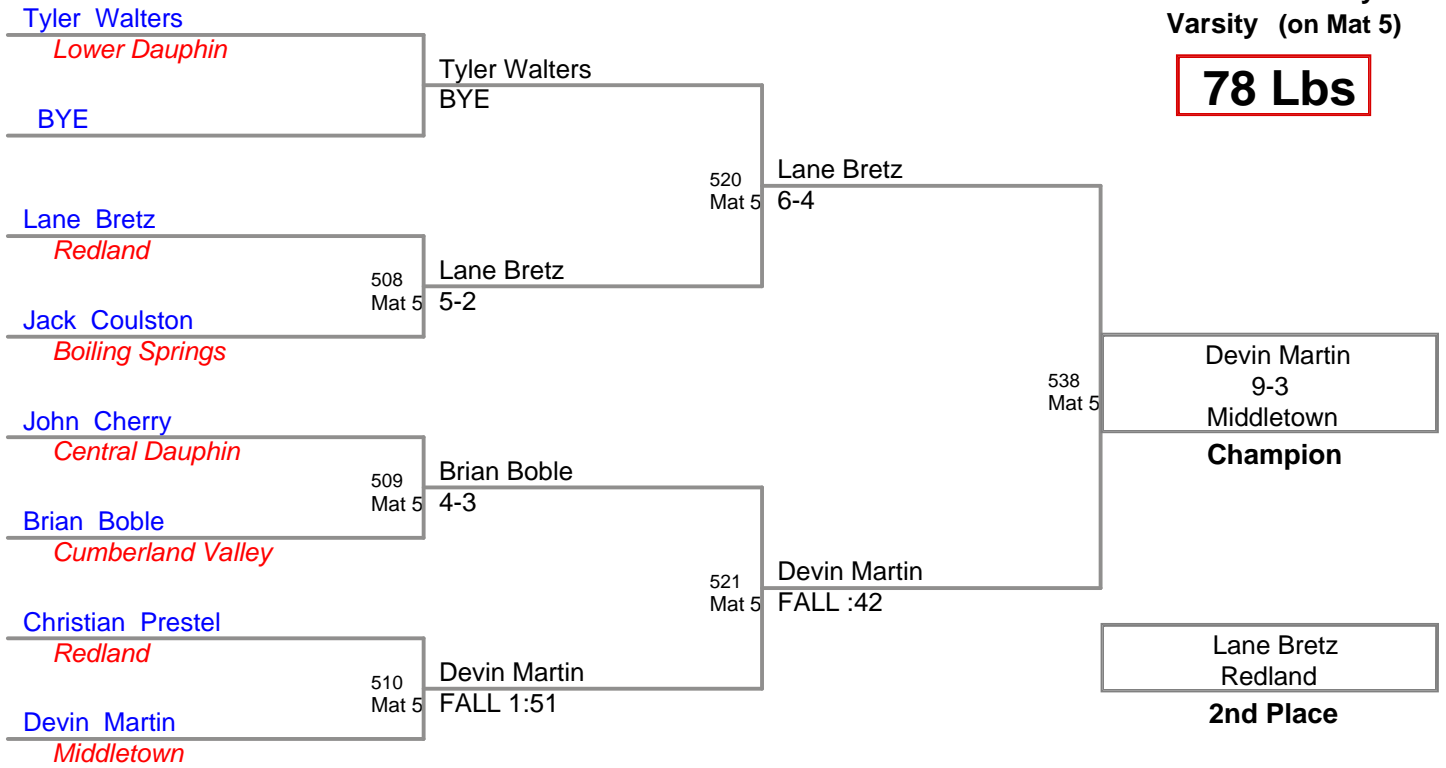

**CPWA Varsity
Varsity (on Mat 5)**

78 Lbs