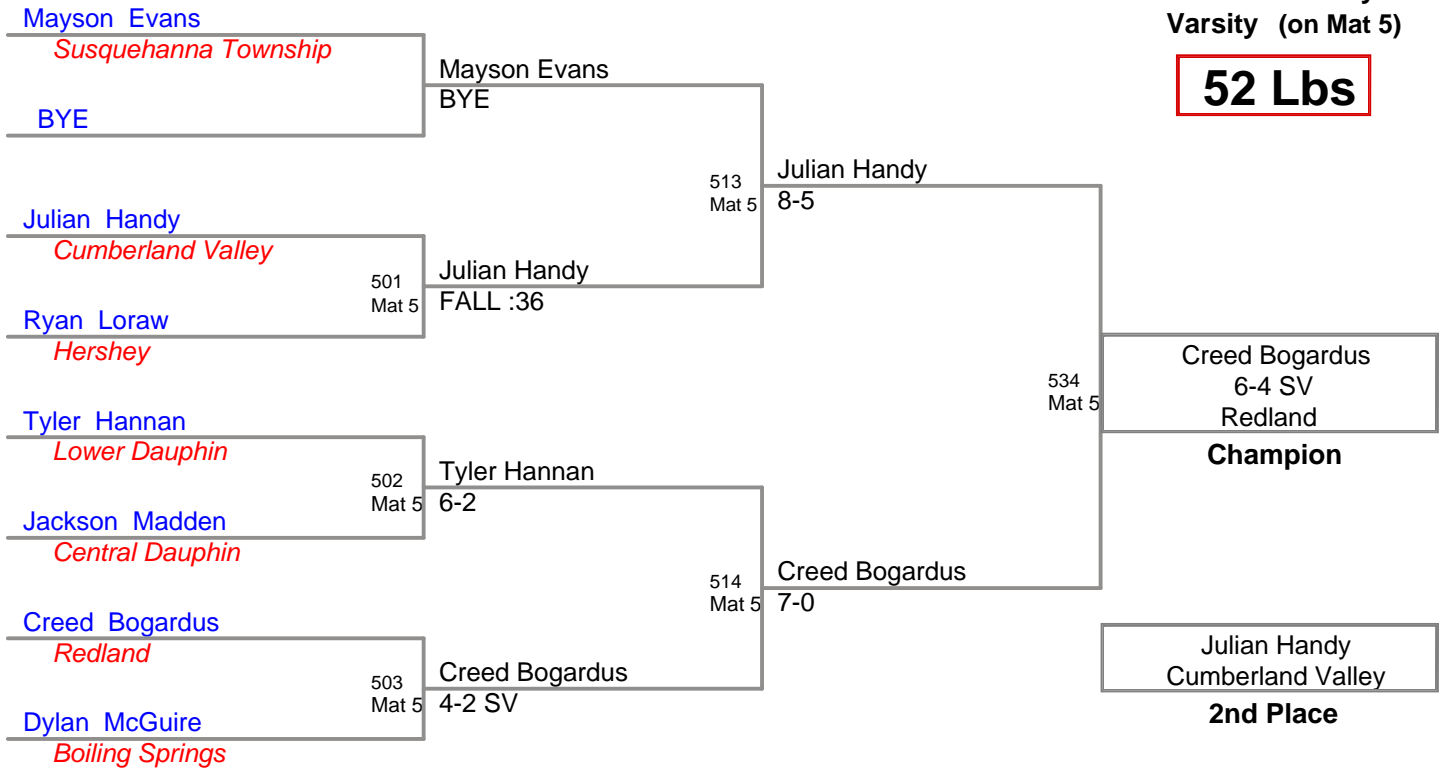

**CPWA Varsity  
Varsity (on Mat 2)**

**45 Lbs**

**CPWA Varsity  
Varsity (on Mat 4)**

**48 Lbs**

**CPWA Varsity  
Varsity (on Mat 5)**

**52 Lbs**

**CPWA Varsity  
Varsity (on Mat 1)**

**55 Lbs**