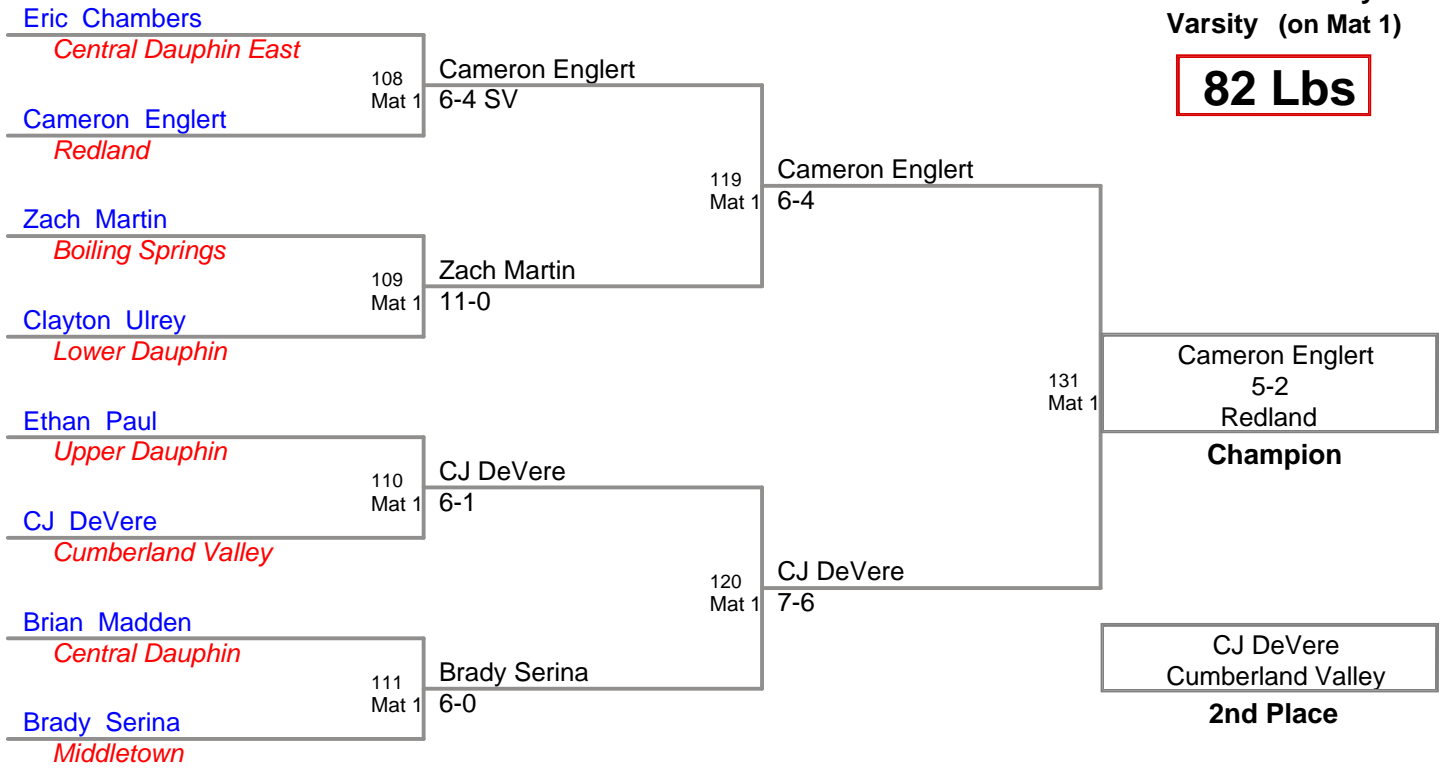

**CPWA Varsity  
Varsity (on Mat 5)**

**74 Lbs**

**CPWA Varsity  
Varsity (on Mat 5)**

**78 Lbs**

**CPWA Varsity  
Varsity (on Mat 1)**

**82 Lbs**

**CPWA Varsity  
Varsity (on Mat 2)**

**86 Lbs**