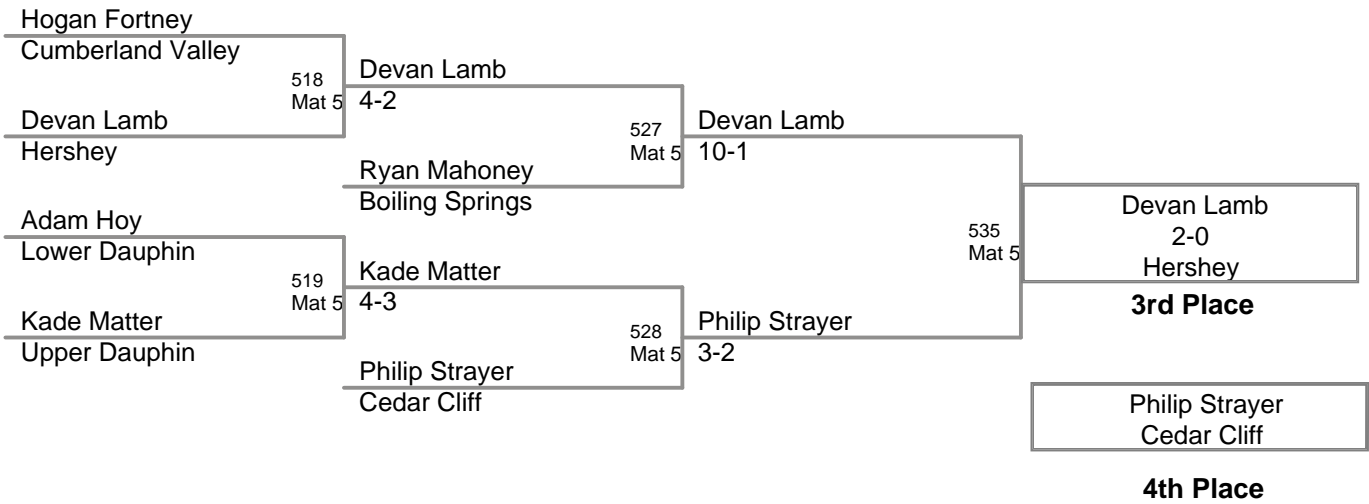

CPWA Varsity  
Varsity (on Mat 2)

**59 Lbs**

**CPWA Varsity  
Varsity (on Mat 4)**

**63 Lbs**

**CPWA Varsity  
Varsity (on Mat 3)**

**67 Lbs**

CPWA Varsity  
Varsity (on Mat 3)

**71 Lbs**

**CPWA Varsity  
Varsity (on Mat 5)**

**74 Lbs**

**CPWA Varsity  
Varsity (on Mat 5)**

**78 Lbs**

**CPWA Varsity  
Varsity (on Mat 1)**

**82 Lbs**

**CPWA Varsity  
Varsity (on Mat 2)**

**86 Lbs**