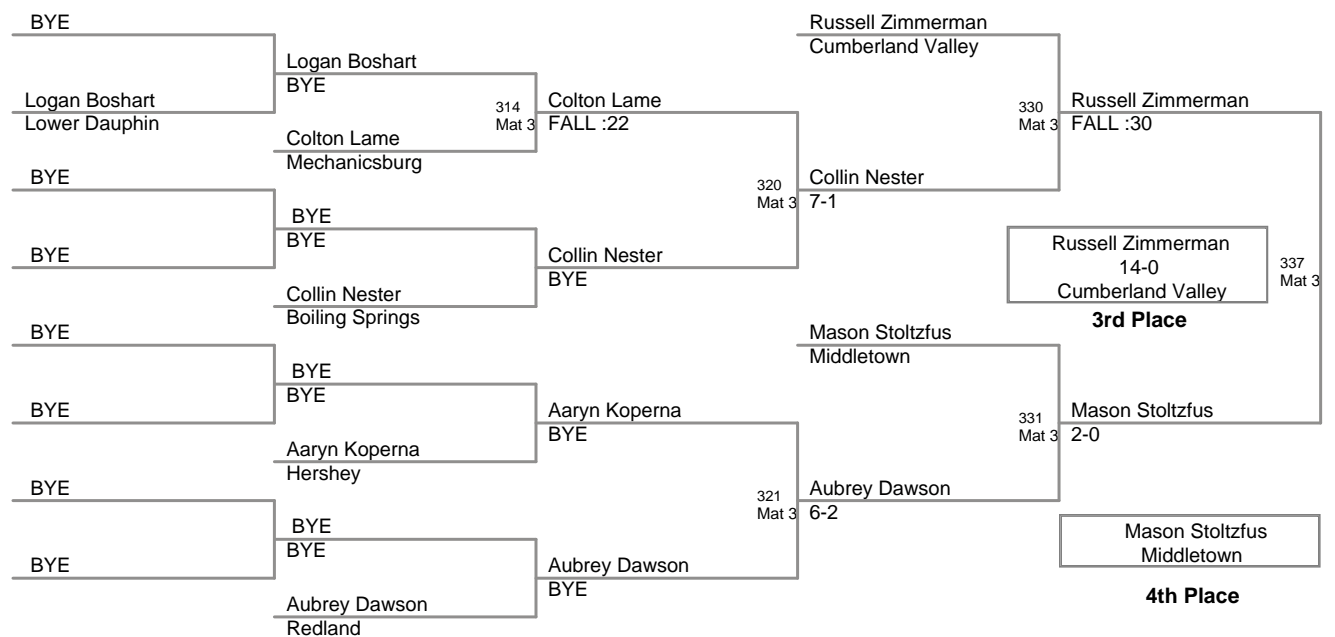

CPWA Varsity  
Varsity (on Mat 2)

**59 Lbs**

**CPWA Varsity  
Varsity (on Mat 4)**

**63 Lbs**

**CPWA Varsity  
Varsity (on Mat 3)**

**67 Lbs**

CPWA Varsity  
Varsity (on Mat 3)

**71 Lbs**