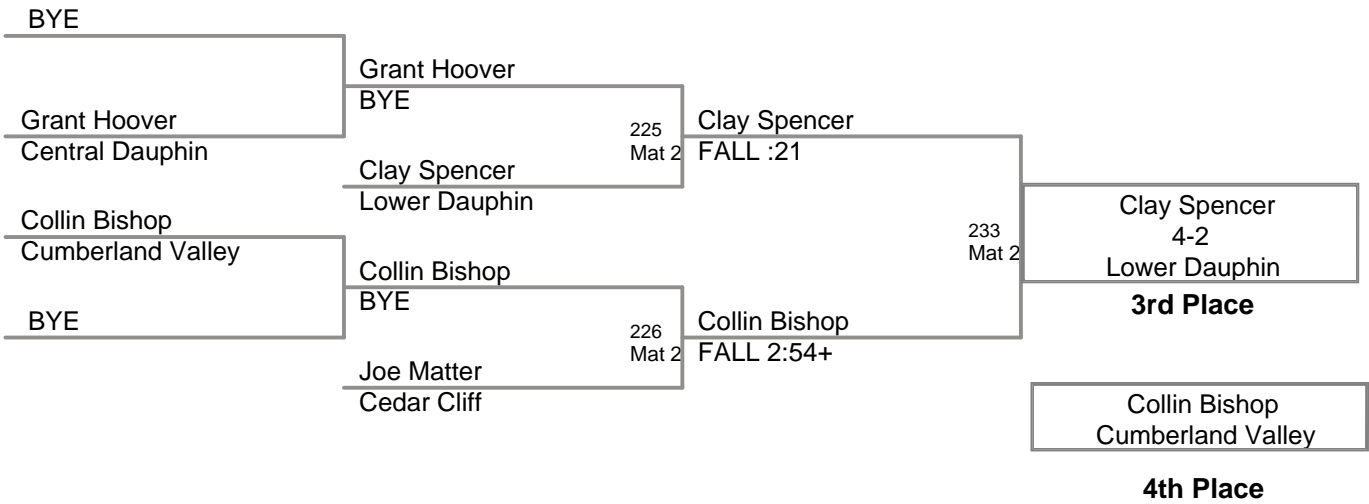

**CPWA Varsity  
Varsity (on Mat 5)**

**74 Lbs**

**CPWA Varsity  
Varsity (on Mat 5)**

**78 Lbs**

**CPWA Varsity  
Varsity (on Mat 1)**

**82 Lbs**

**CPWA Varsity  
Varsity (on Mat 2)**

**86 Lbs**