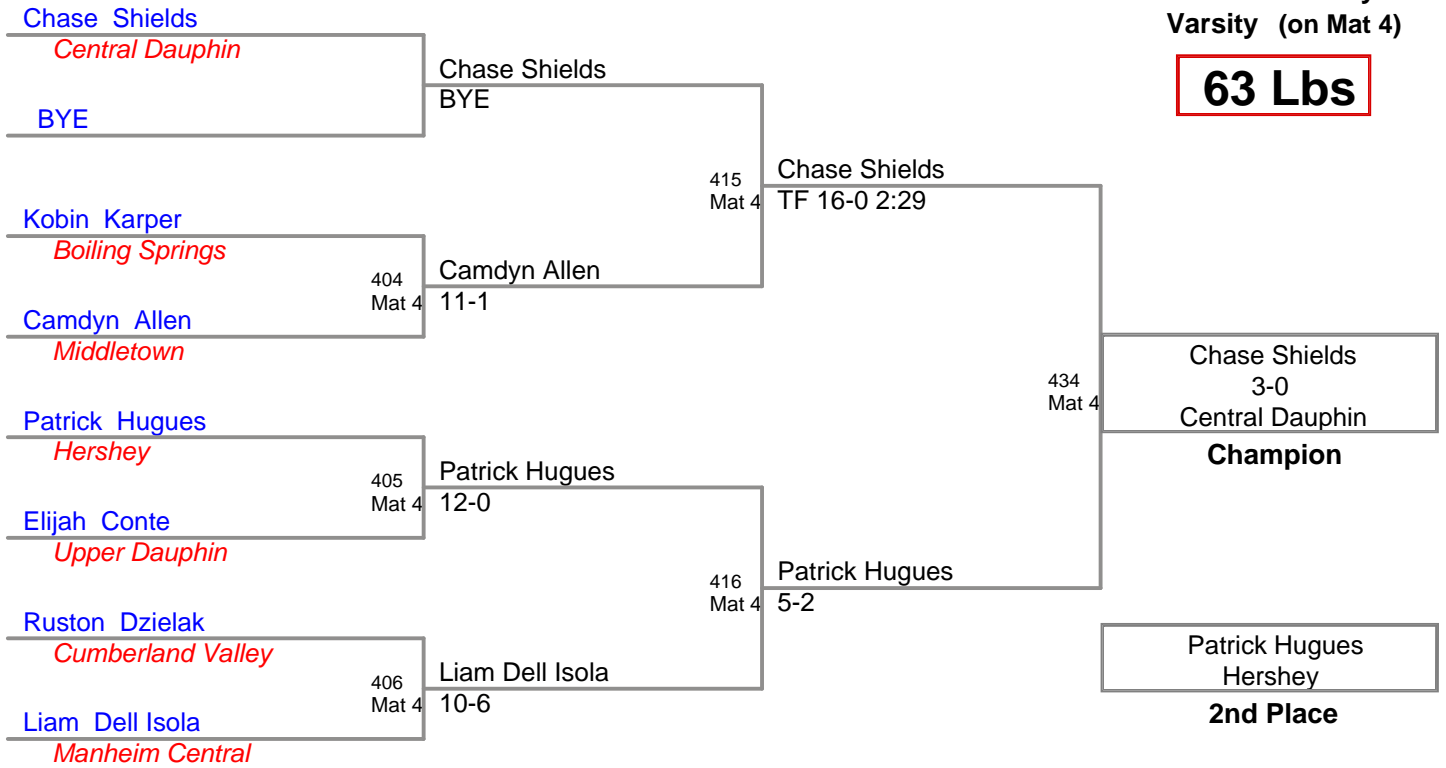

**CPWA Varsity  
Varsity (on Mat 2)**

**45 Lbs**

**CPWA Varsity  
Varsity (on Mat 4)**

**48 Lbs**

**CPWA Varsity  
Varsity (on Mat 5)**

**52 Lbs**

**CPWA Varsity  
Varsity (on Mat 1)**

**55 Lbs**

CPWA Varsity  
Varsity (on Mat 2)

**59 Lbs**

**CPWA Varsity  
Varsity (on Mat 4)**

**63 Lbs**

**CPWA Varsity  
Varsity (on Mat 3)**

**67 Lbs**

CPWA Varsity  
Varsity (on Mat 3)

**71 Lbs**