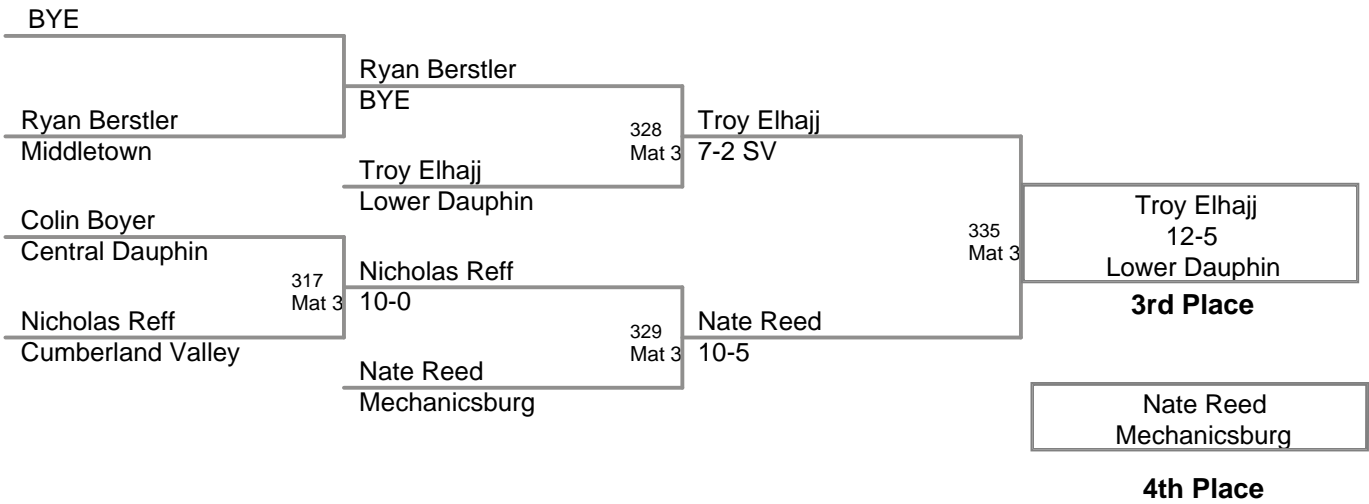

CPWA Varsity  
Varsity (on Mat 2)

**59 Lbs**

**CPWA Varsity  
Varsity (on Mat 4)**

**63 Lbs**

**CPWA Varsity  
Varsity (on Mat 3)**

**67 Lbs**

CPWA Varsity  
Varsity (on Mat 3)

**71 Lbs**