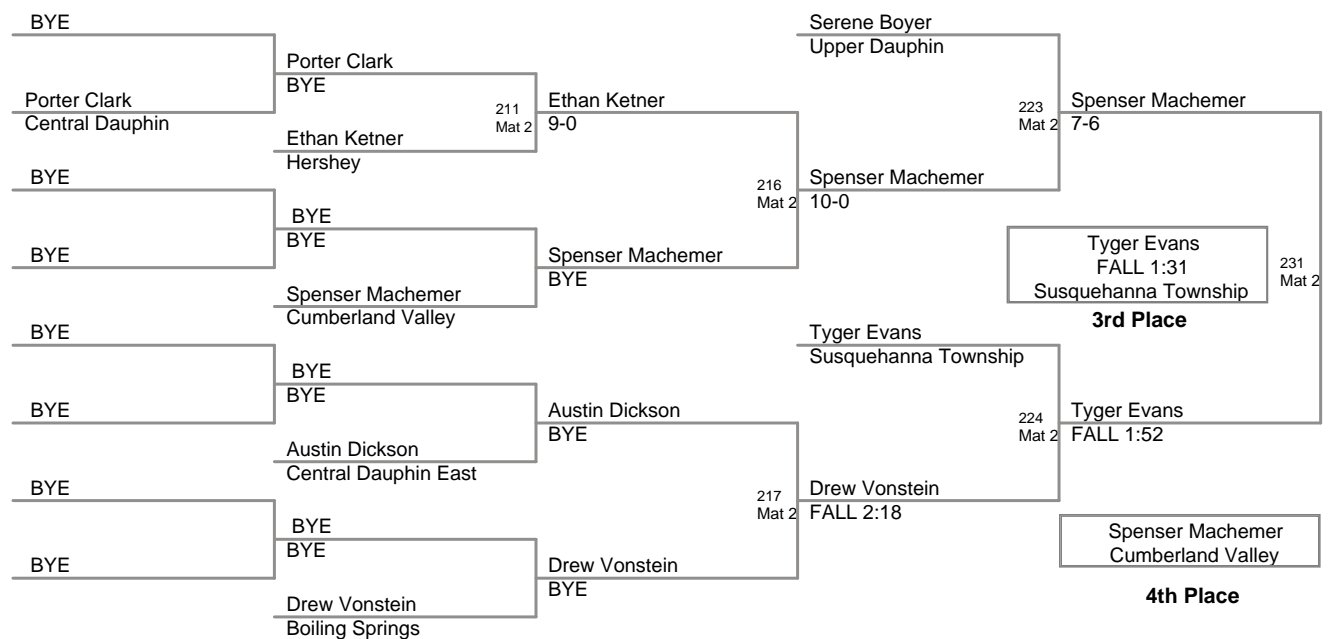

CPWA Varsity
Varsity (on Mat 2)

59 Lbs