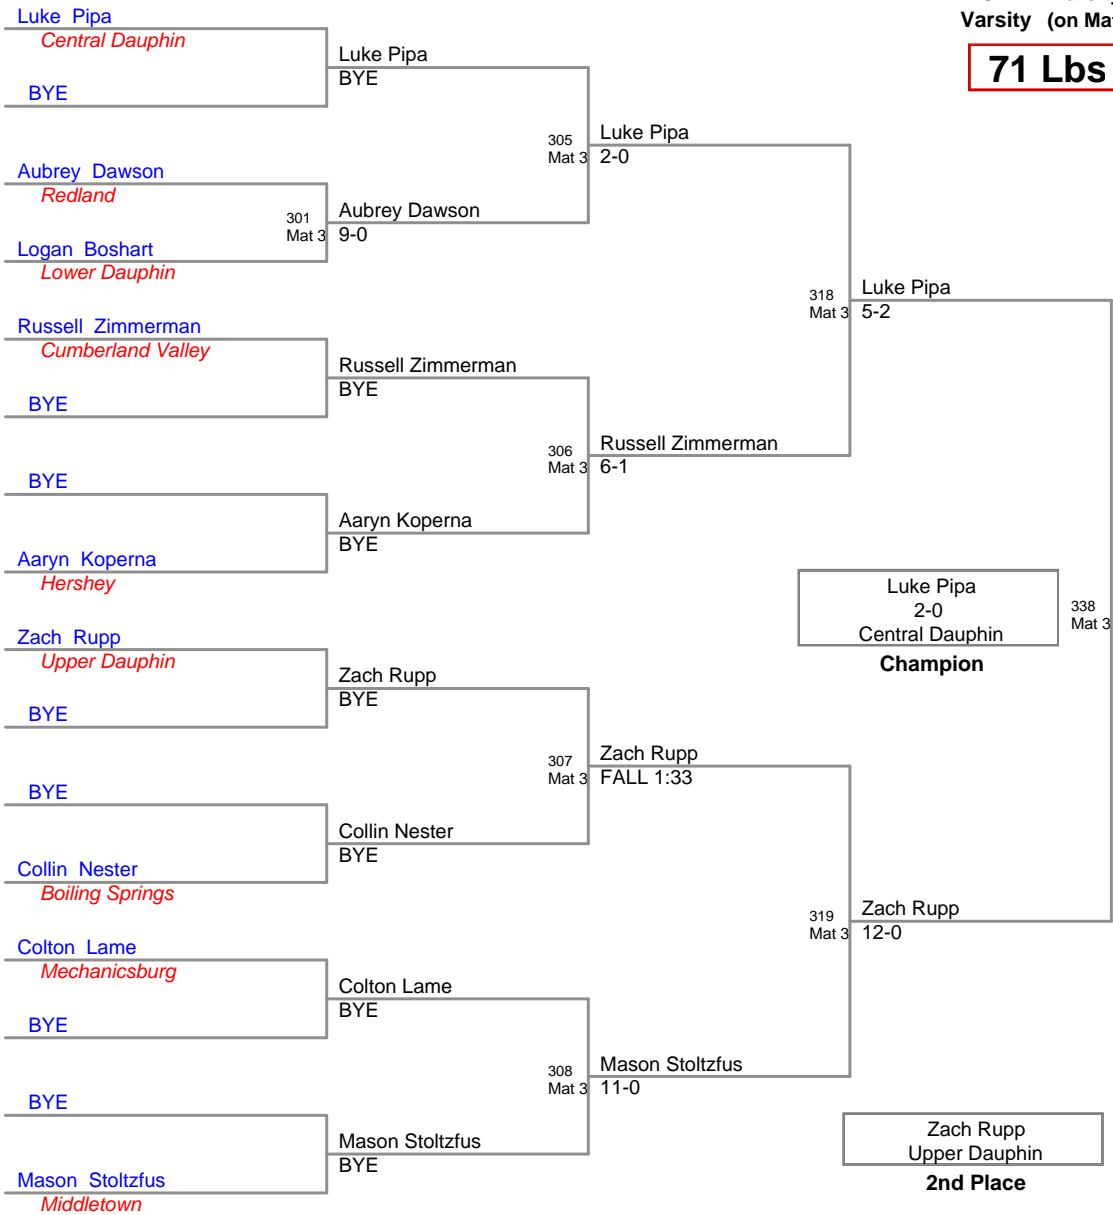

CPWA Varsity  
Varsity (on Mat 2)

**59 Lbs**

**CPWA Varsity  
Varsity (on Mat 4)**

**63 Lbs**

**CPWA Varsity  
Varsity (on Mat 3)**

**67 Lbs**

CPWA Varsity  
Varsity (on Mat 3)

**71 Lbs**

**CPWA Varsity  
Varsity (on Mat 5)**

**74 Lbs**

**CPWA Varsity  
Varsity (on Mat 5)**

**78 Lbs**

**CPWA Varsity  
Varsity (on Mat 1)**

**82 Lbs**

**CPWA Varsity  
Varsity (on Mat 2)**

**86 Lbs**