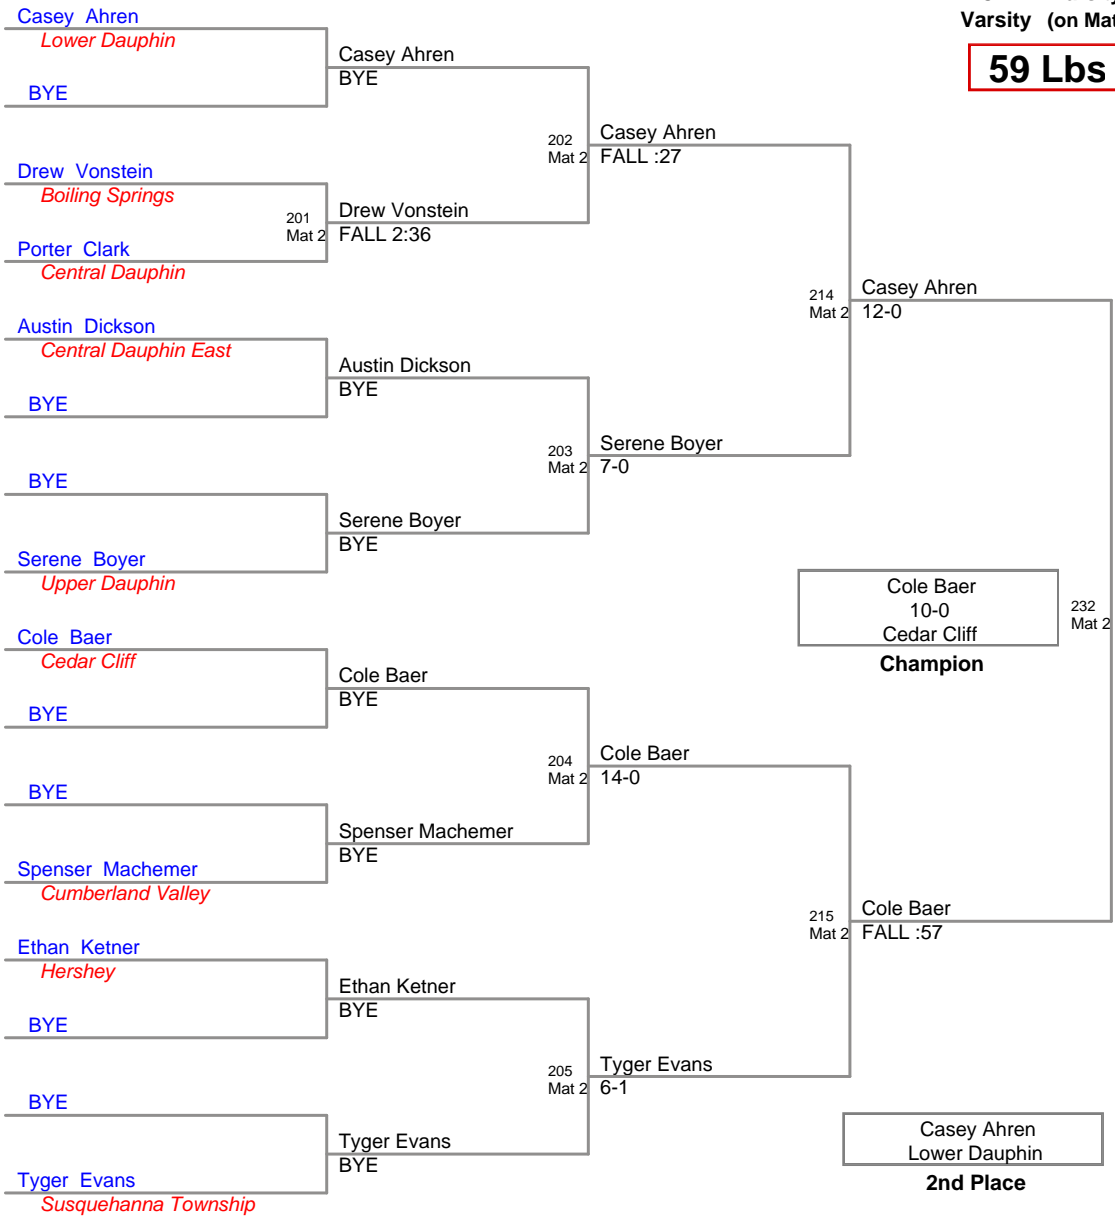

**CPWA Varsity  
Varsity (on Mat 2)**

**45 Lbs**

**CPWA Varsity  
Varsity (on Mat 4)**

**48 Lbs**

**CPWA Varsity  
Varsity (on Mat 5)**

**52 Lbs**

**CPWA Varsity  
Varsity (on Mat 1)**

**55 Lbs**

CPWA Varsity  
Varsity (on Mat 2)

**59 Lbs**

**CPWA Varsity  
Varsity (on Mat 4)**

**63 Lbs**

**CPWA Varsity  
Varsity (on Mat 3)**

**67 Lbs**

CPWA Varsity  
Varsity (on Mat 3)

**71 Lbs**