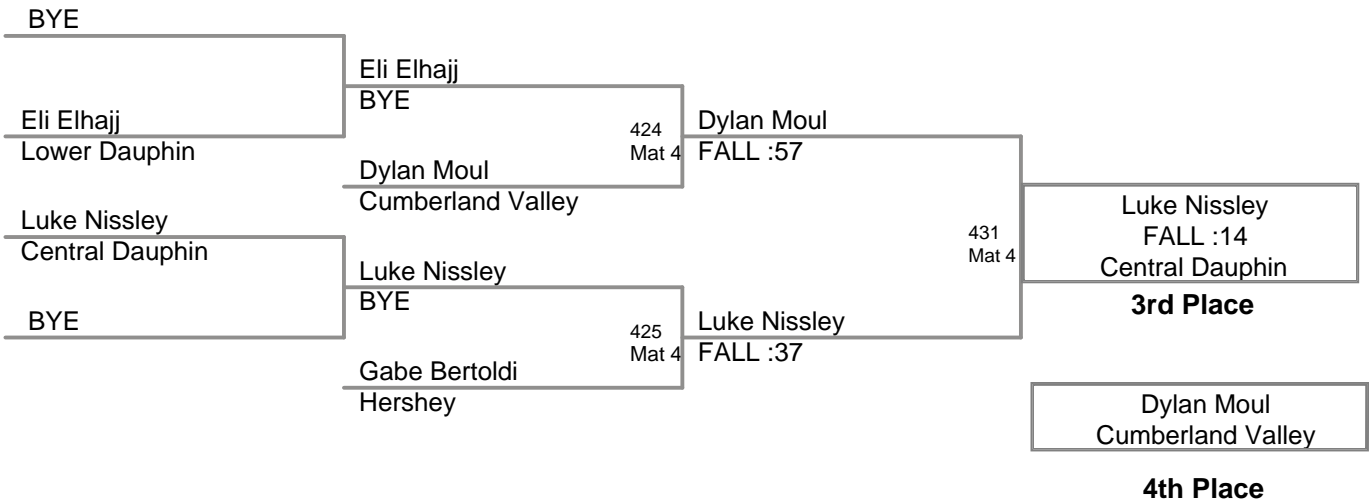

**CPWA Varsity  
Varsity (on Mat 2)**

**45 Lbs**

**CPWA Varsity  
Varsity (on Mat 4)**

**48 Lbs**

**CPWA Varsity  
Varsity (on Mat 5)**

**52 Lbs**

**CPWA Varsity  
Varsity (on Mat 1)**

**55 Lbs**