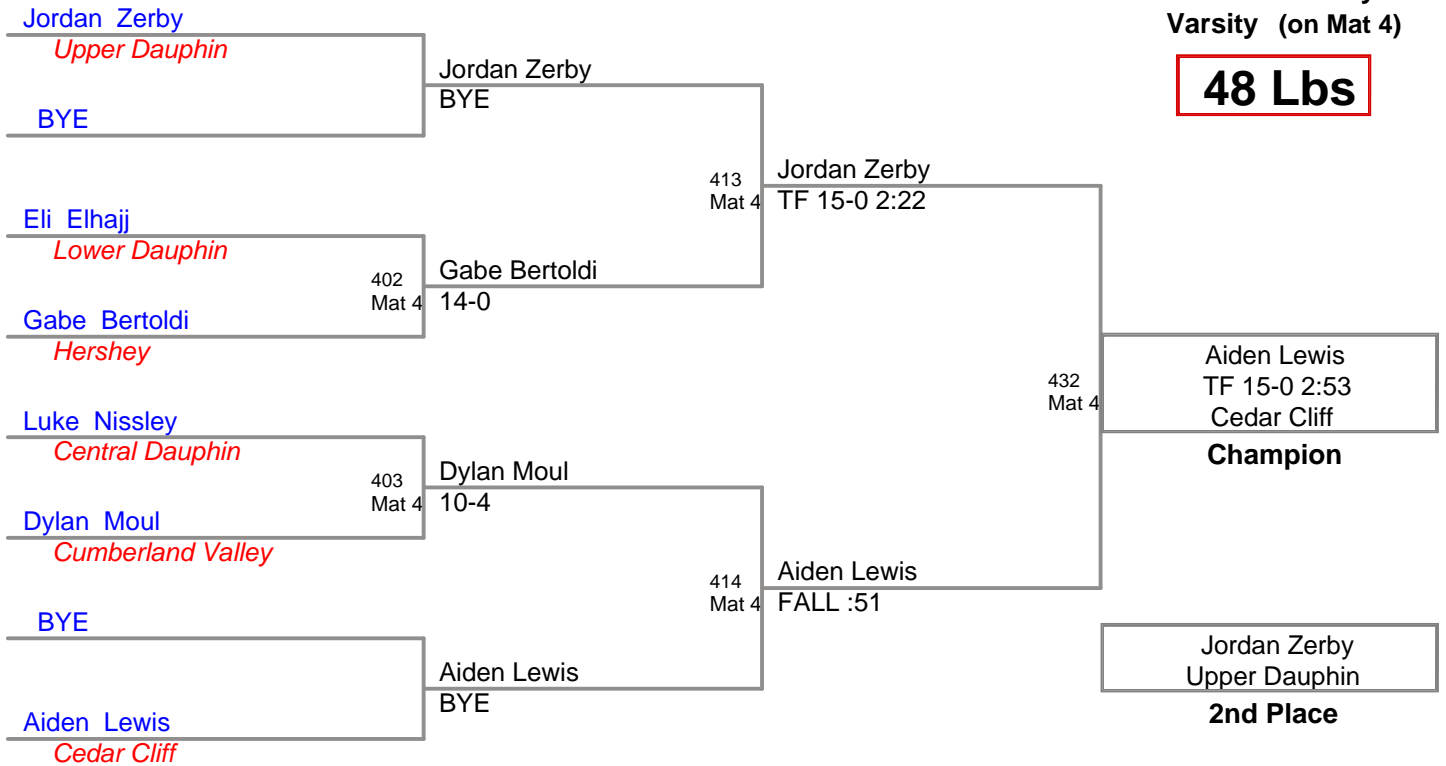

**CPWA Varsity  
Varsity (on Mat 2)**

**45 Lbs**

**CPWA Varsity  
Varsity (on Mat 4)**

**48 Lbs**

**CPWA Varsity  
Varsity (on Mat 5)**

**52 Lbs**

**CPWA Varsity  
Varsity (on Mat 1)**

**55 Lbs**