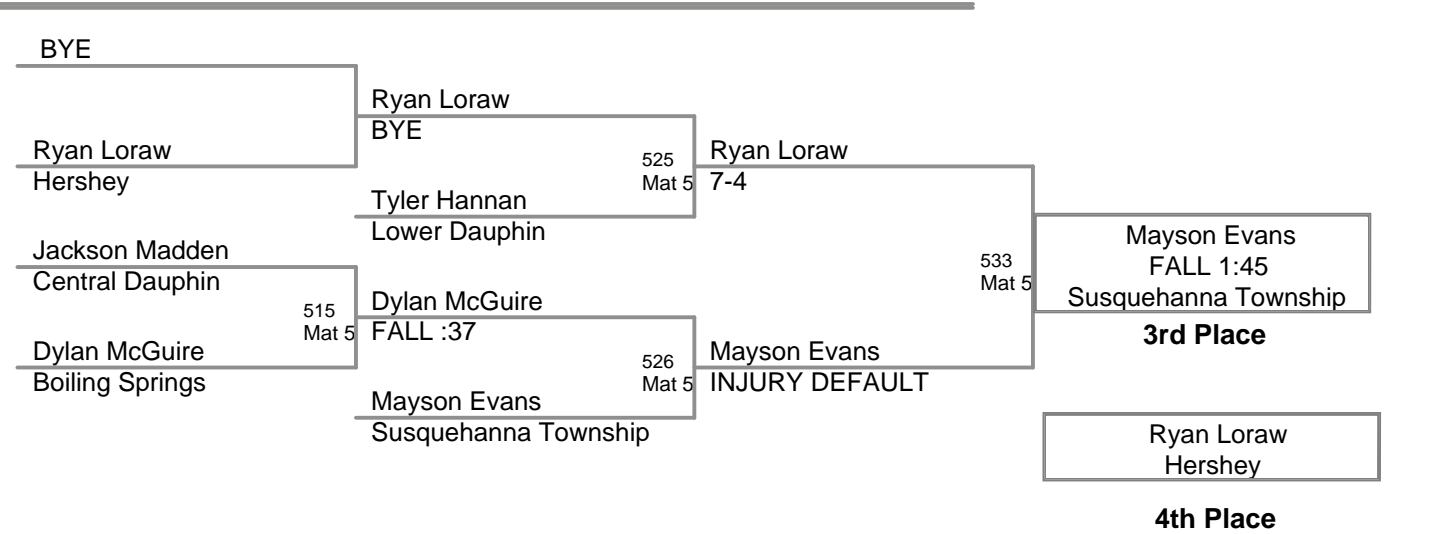

**CPWA Varsity  
Varsity (on Mat 2)**

**45 Lbs**

**CPWA Varsity  
Varsity (on Mat 4)**

**48 Lbs**

**CPWA Varsity  
Varsity (on Mat 5)**

**52 Lbs**

**CPWA Varsity  
Varsity (on Mat 1)**

**55 Lbs**