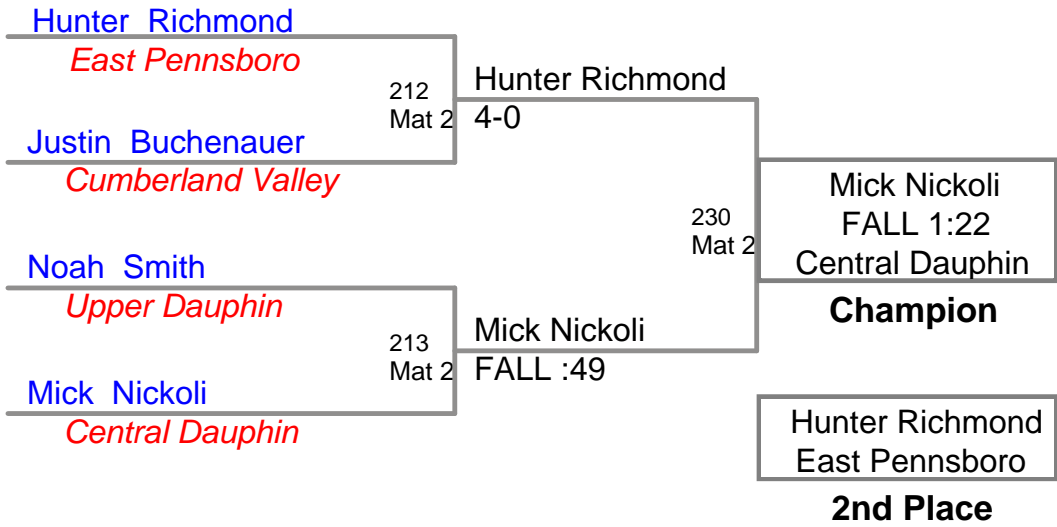

**CPWA Varsity  
Varsity (on Mat 2)**

**45 Lbs**

**CPWA Varsity  
Varsity (on Mat 4)**

**48 Lbs**

**CPWA Varsity  
Varsity (on Mat 5)**

**52 Lbs**

**CPWA Varsity  
Varsity (on Mat 1)**

**55 Lbs**