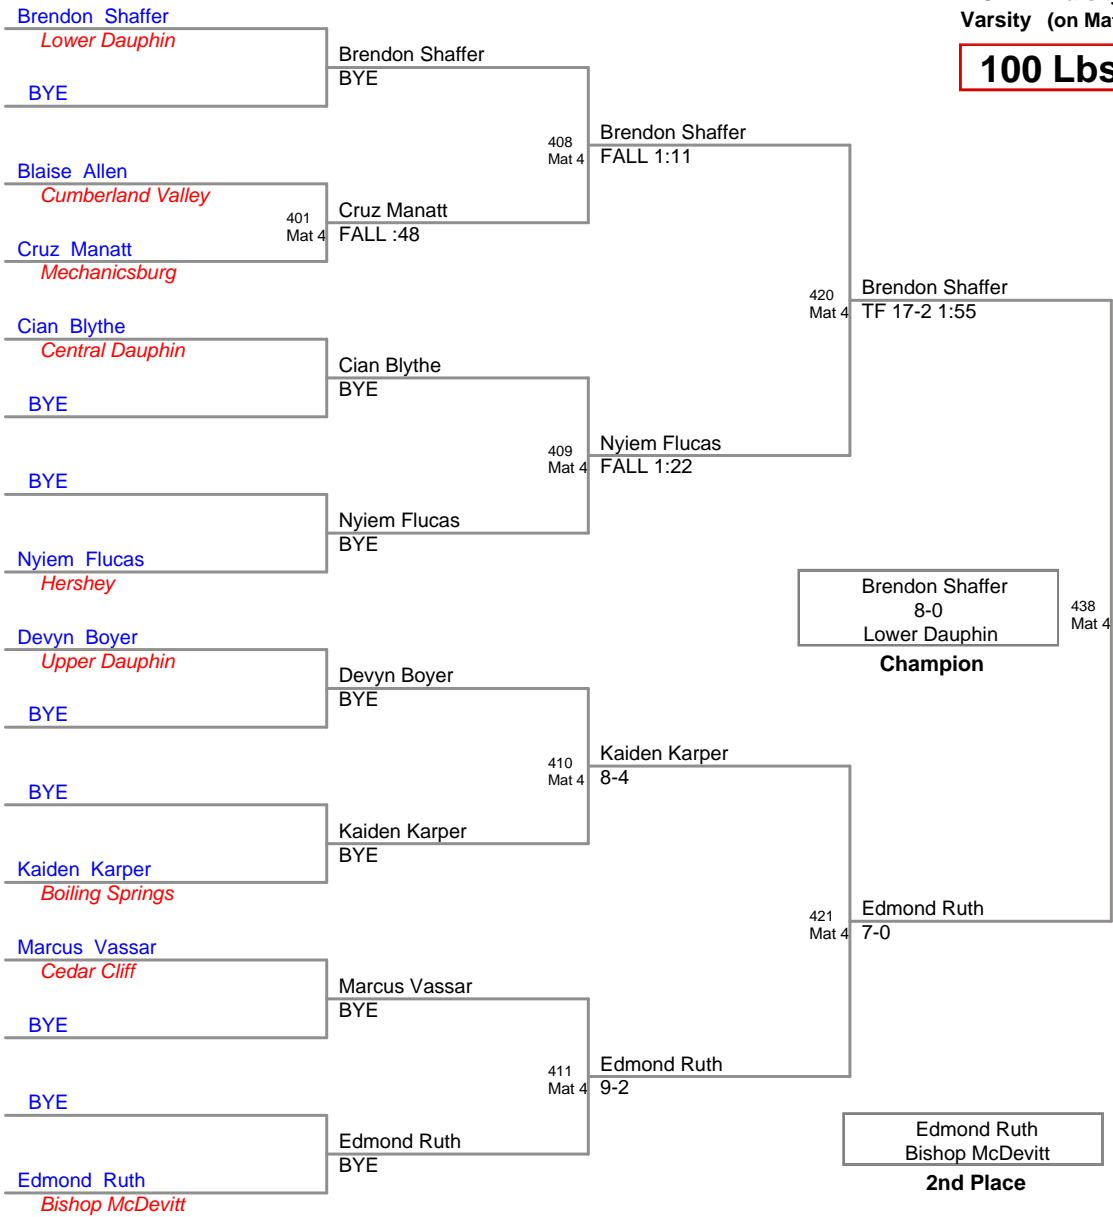

CPWA Varsity
Varsity (on Mat 4)

100 Lbs