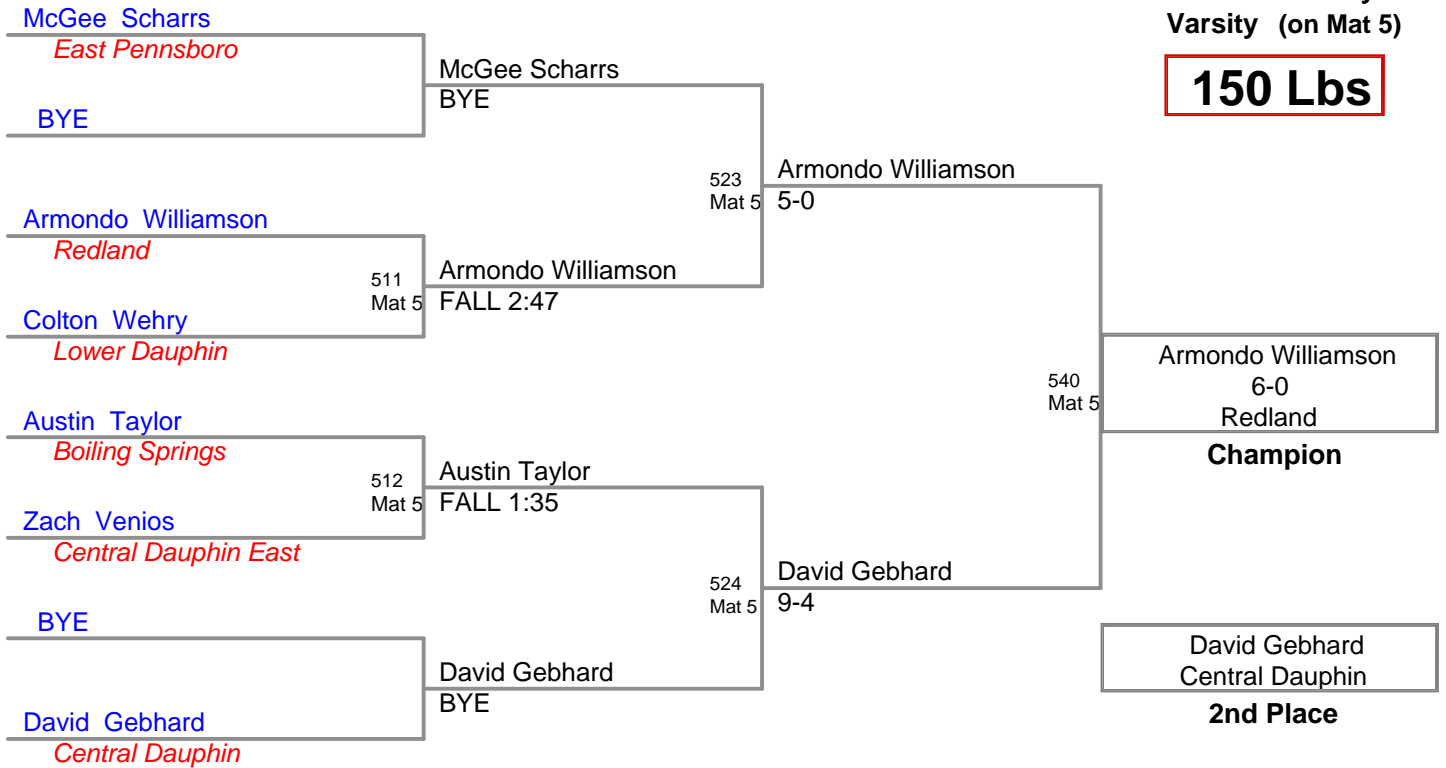

**CPWA Varsity
Varsity (on Mat 5)**

150 Lbs