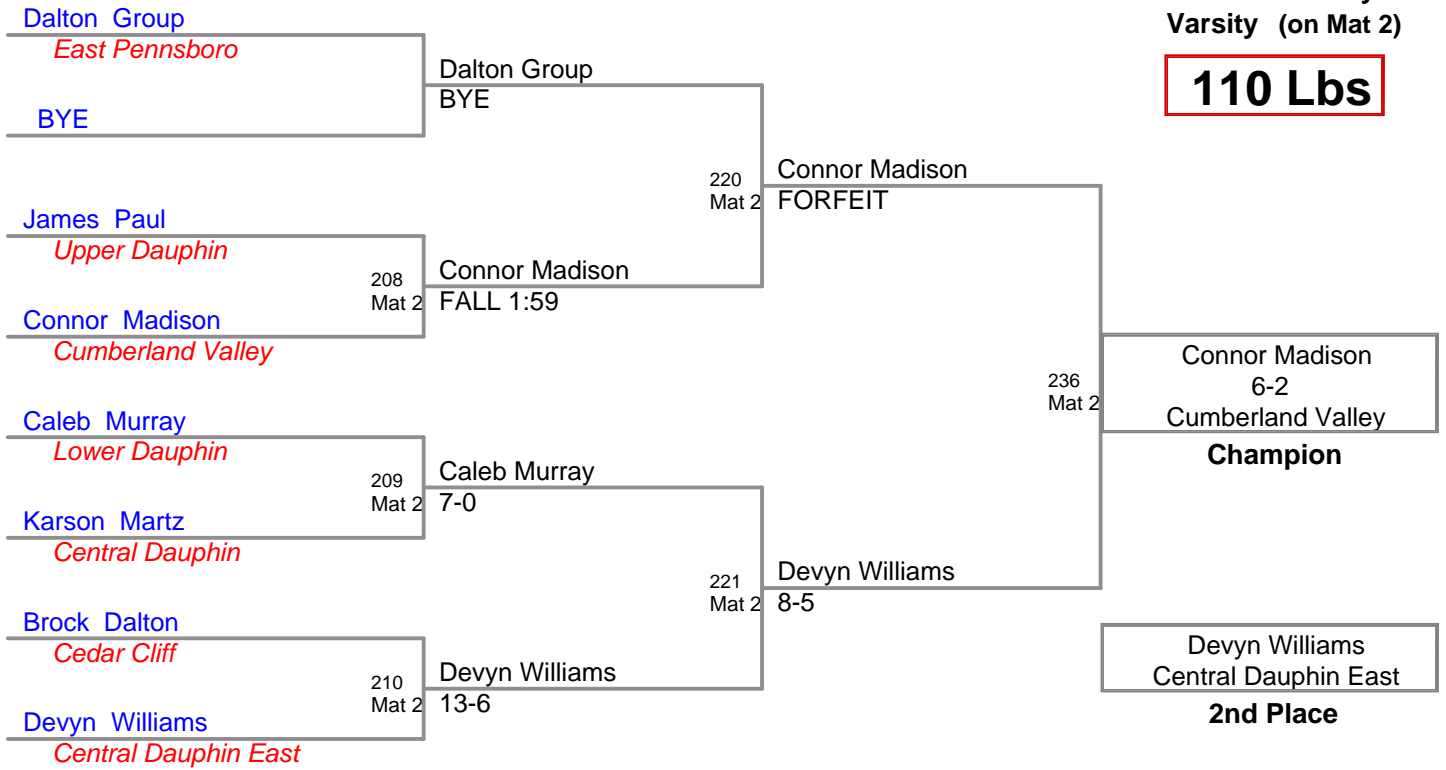

**CPWA Varsity  
Varsity (on Mat 3)**

**95 Lbs**

CPWA Varsity  
Varsity (on Mat 4)

**100 Lbs**

**CPWA Varsity  
Varsity (on Mat 2)**

**110 Lbs**

**CPWA Varsity  
Varsity (on Mat 3)**

**120 Lbs**