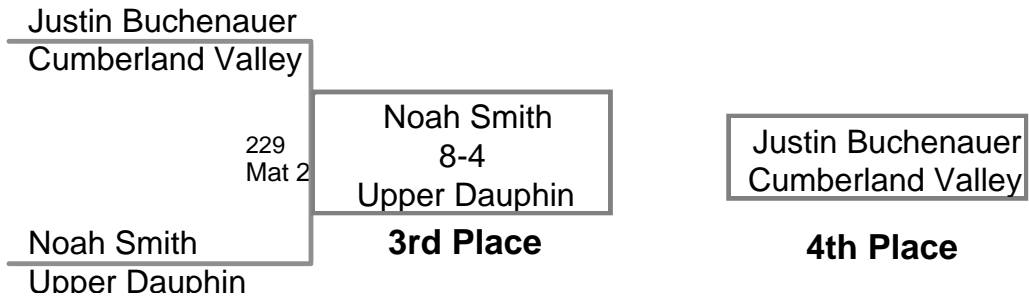

**CPWA Varsity  
Varsity (on Mat 2)**

**45 Lbs**

**CPWA Varsity  
Varsity (on Mat 4)**

**48 Lbs**

**CPWA Varsity  
Varsity (on Mat 5)**

**52 Lbs**

**CPWA Varsity  
Varsity (on Mat 1)**

**55 Lbs**