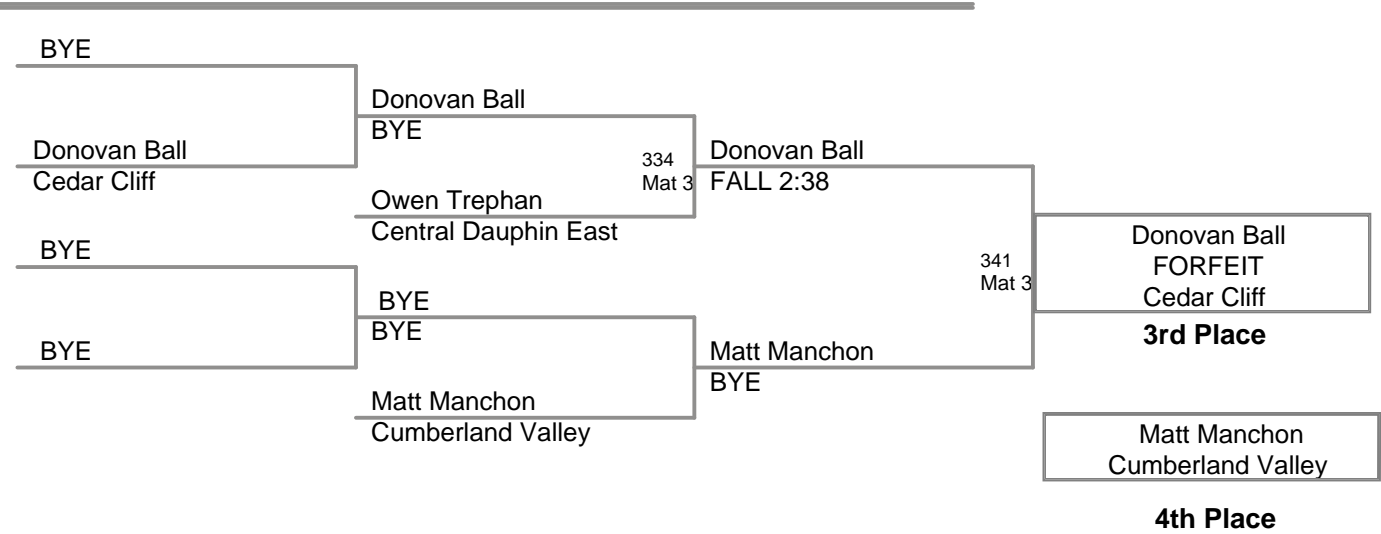

**CPWA Varsity  
Varsity (on Mat 3)**

**95 Lbs**

CPWA Varsity  
Varsity (on Mat 4)

**100 Lbs**

**CPWA Varsity  
Varsity (on Mat 2)**

**110 Lbs**

**CPWA Varsity  
Varsity (on Mat 3)**

**120 Lbs**