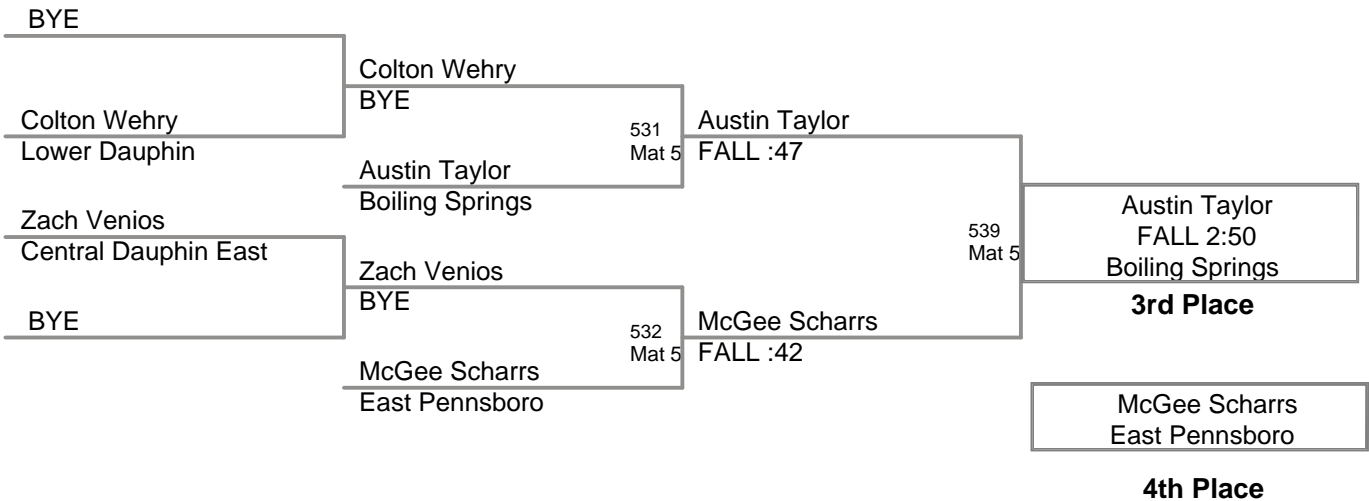

**CPWA Varsity
Varsity (on Mat 5)**

150 Lbs