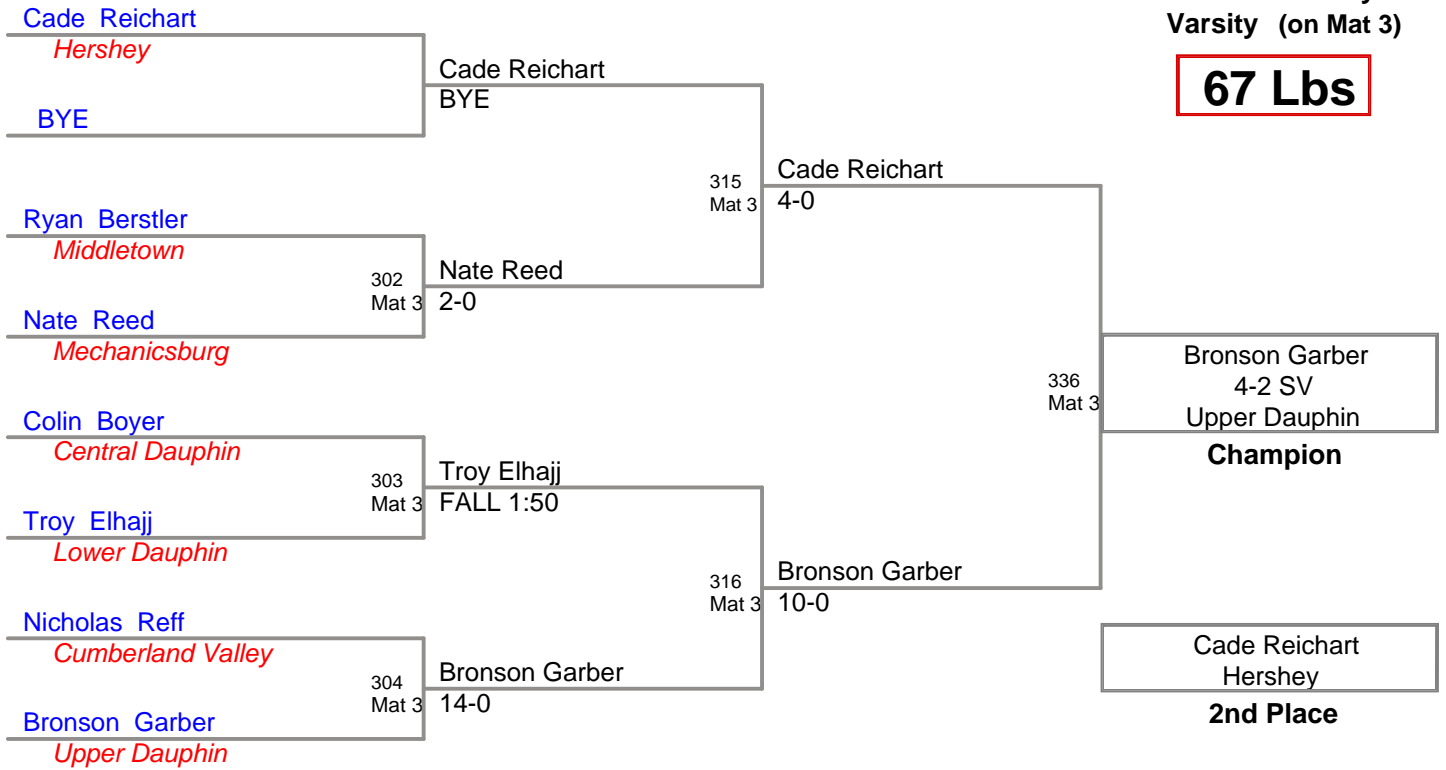

CPWA Varsity  
Varsity (on Mat 2)

**59 Lbs**

**CPWA Varsity  
Varsity (on Mat 4)**

**63 Lbs**

**CPWA Varsity  
Varsity (on Mat 3)**

**67 Lbs**

CPWA Varsity  
Varsity (on Mat 3)

**71 Lbs**