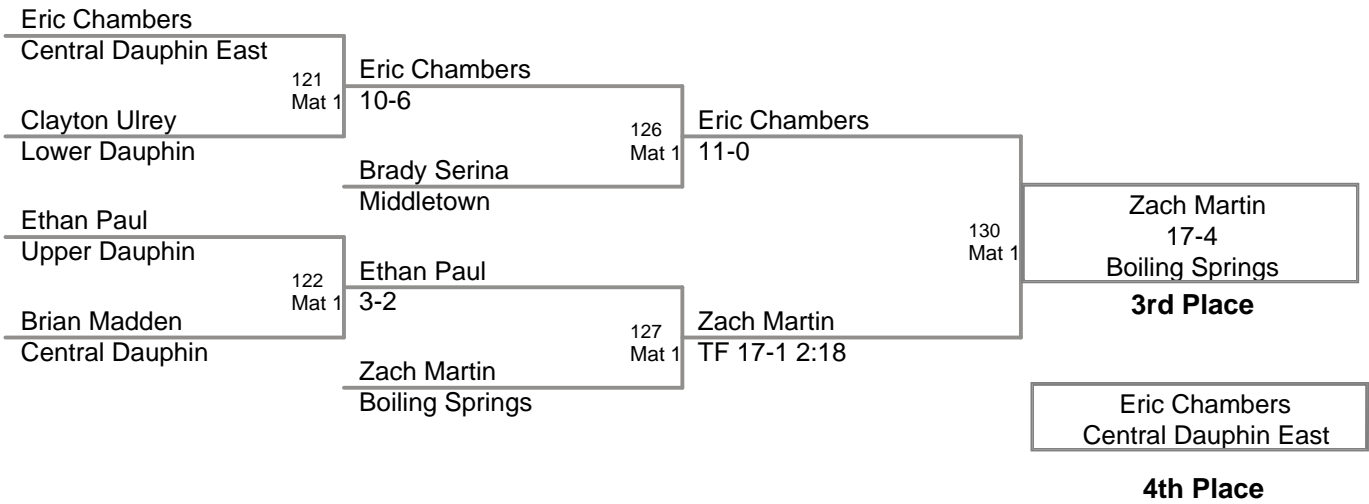

**CPWA Varsity  
Varsity (on Mat 5)**

**74 Lbs**

**CPWA Varsity  
Varsity (on Mat 5)**

**78 Lbs**

**CPWA Varsity  
Varsity (on Mat 1)**

**82 Lbs**

**CPWA Varsity  
Varsity (on Mat 2)**

**86 Lbs**