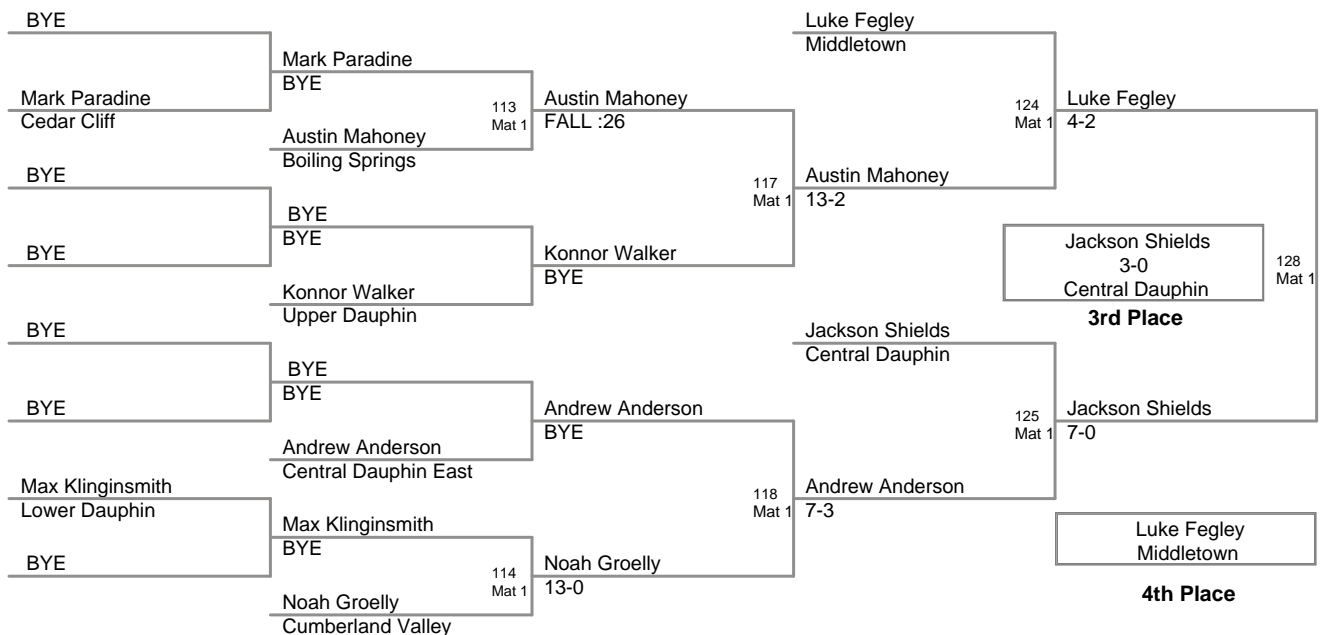

**CPWA Varsity  
Varsity (on Mat 2)**

**45 Lbs**

**CPWA Varsity  
Varsity (on Mat 4)**

**48 Lbs**

**CPWA Varsity  
Varsity (on Mat 5)**

**52 Lbs**

**CPWA Varsity  
Varsity (on Mat 1)**

**55 Lbs**