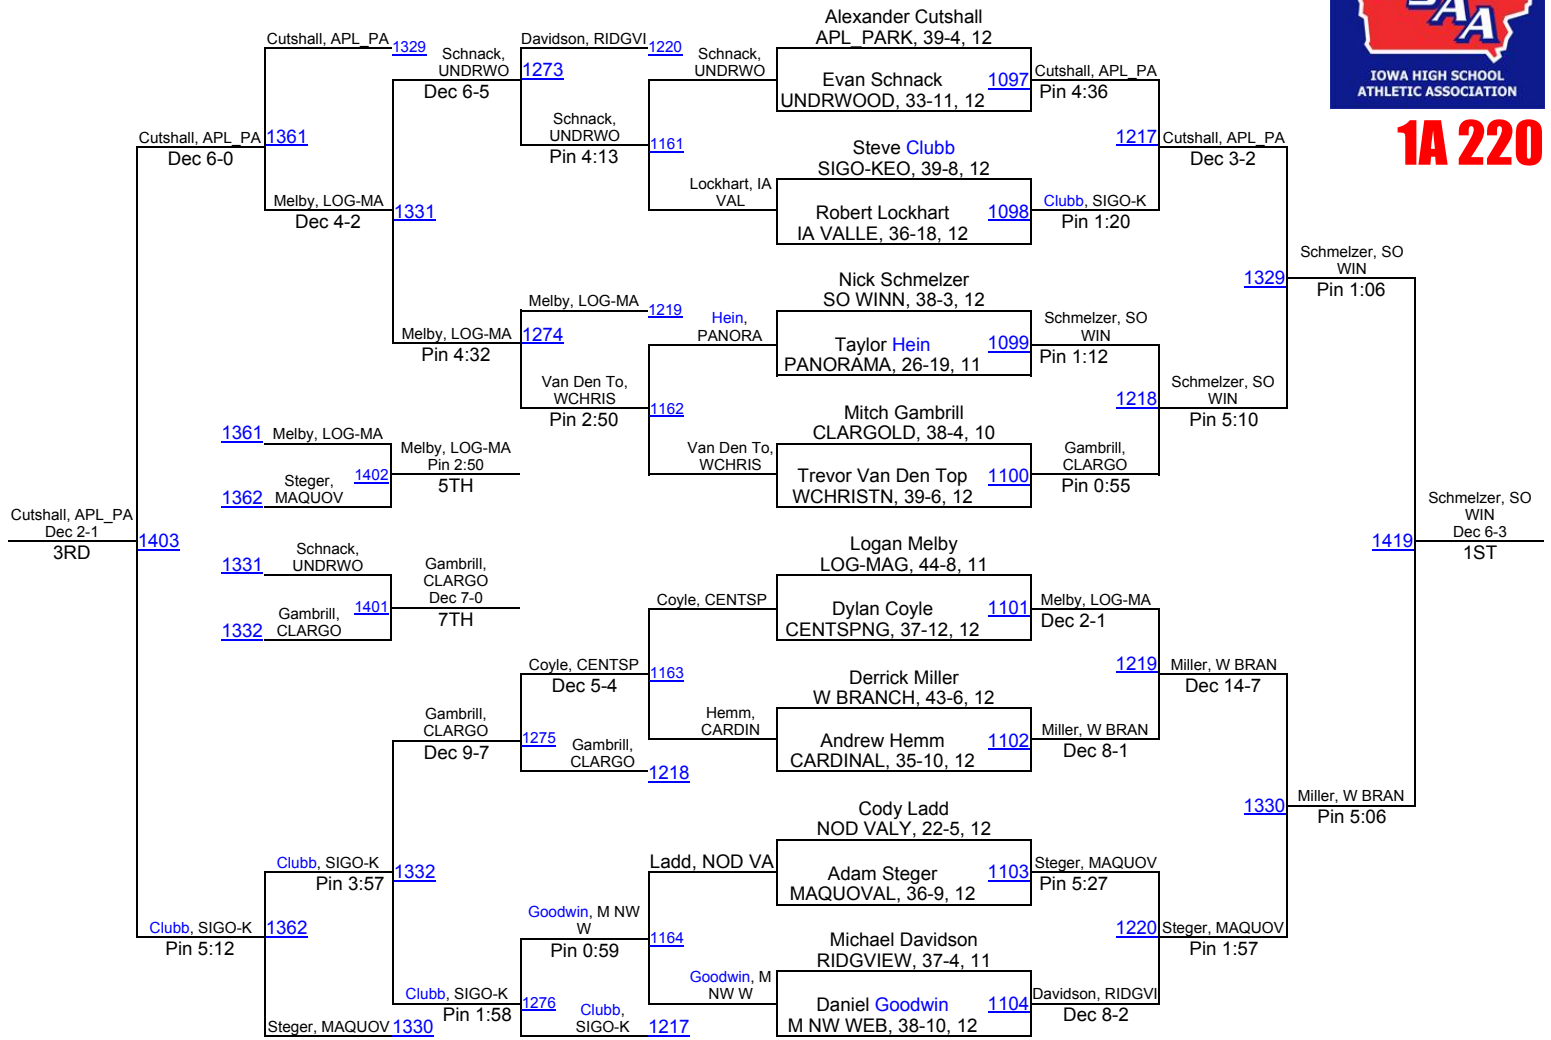

Iowa High School State Championships

1A 220