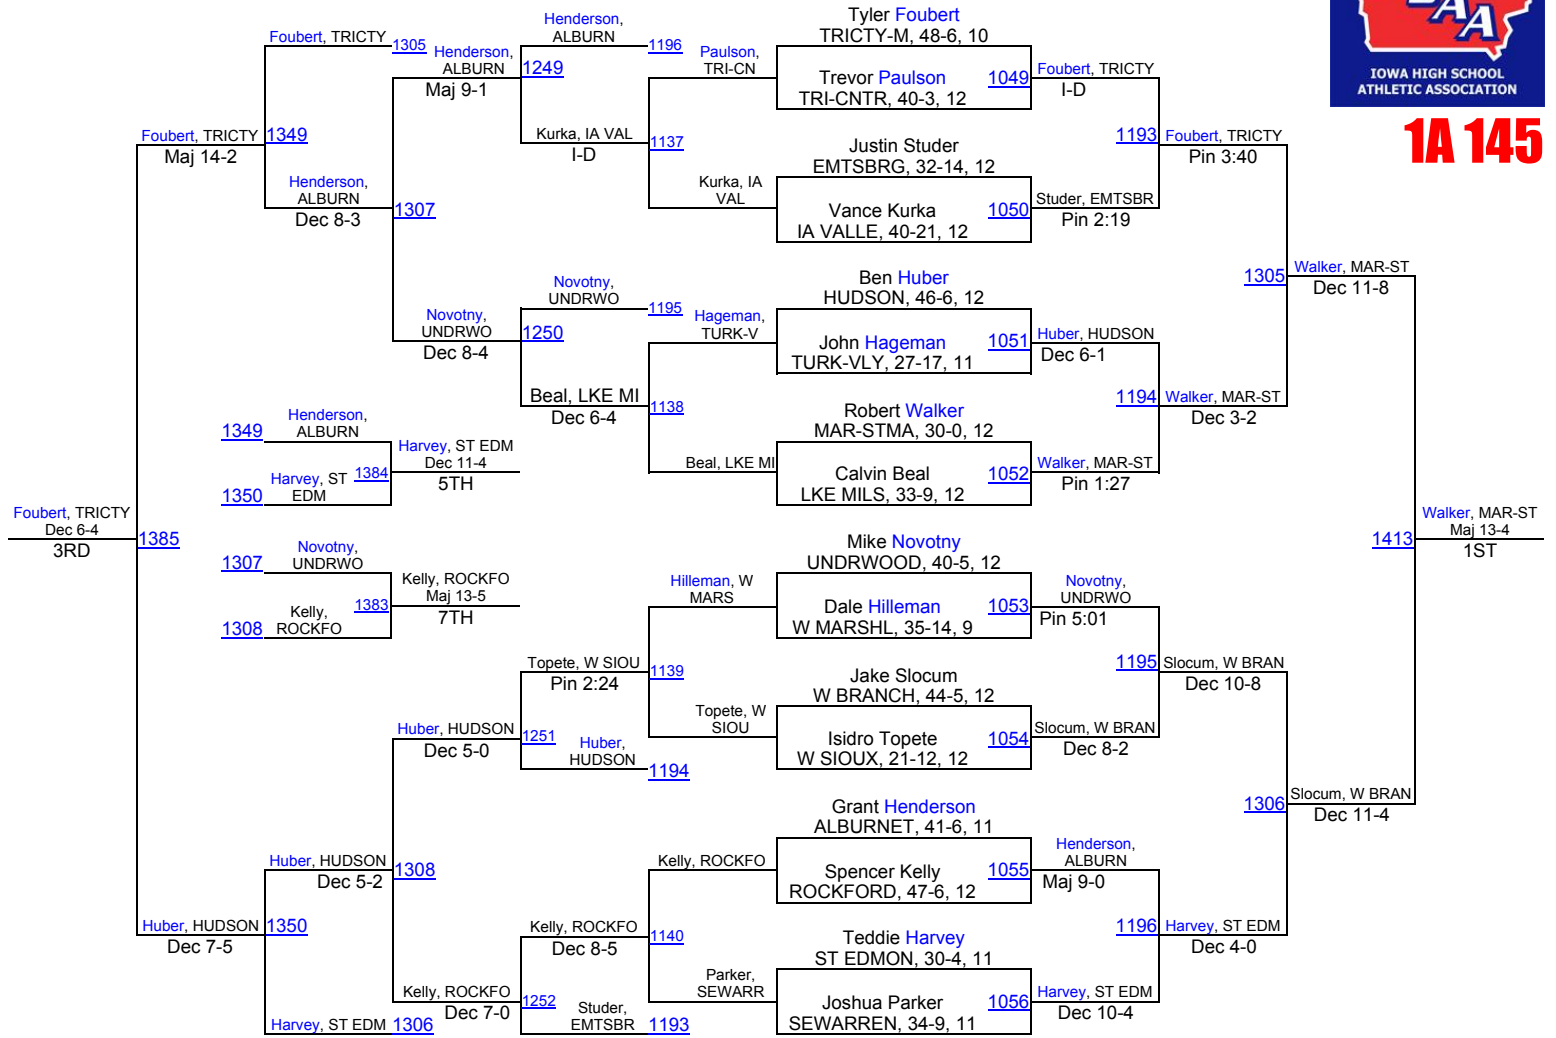

Iowa High School State Championships

1A 145