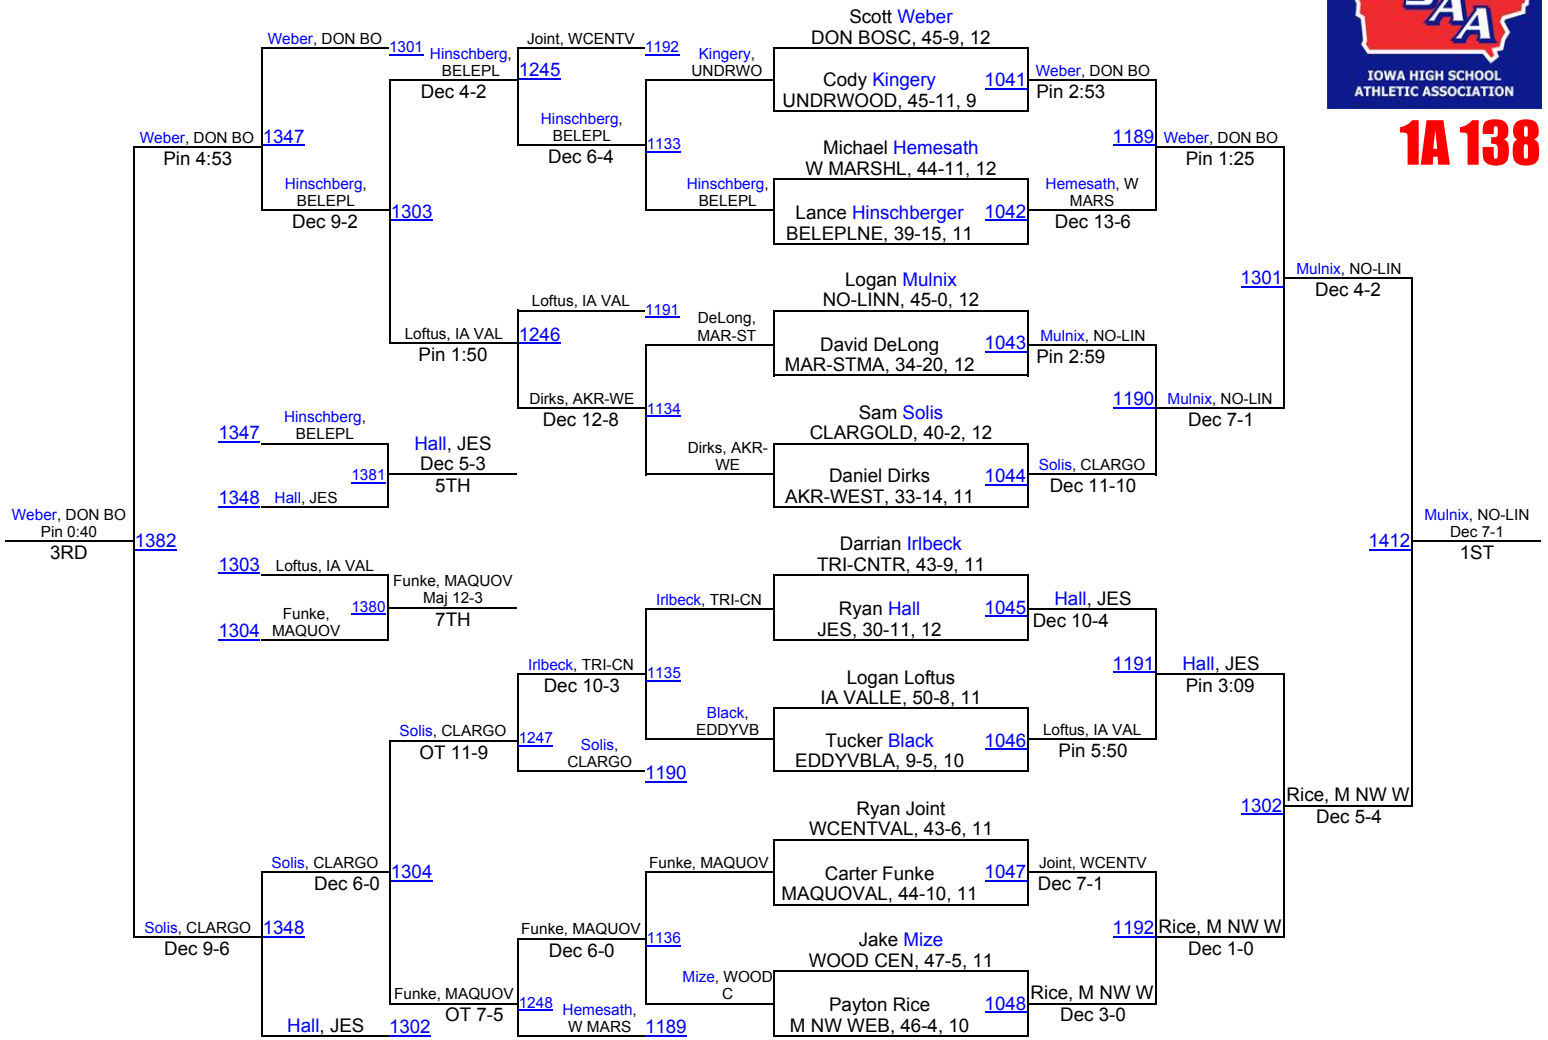

Iowa High School State Championships

1A 138