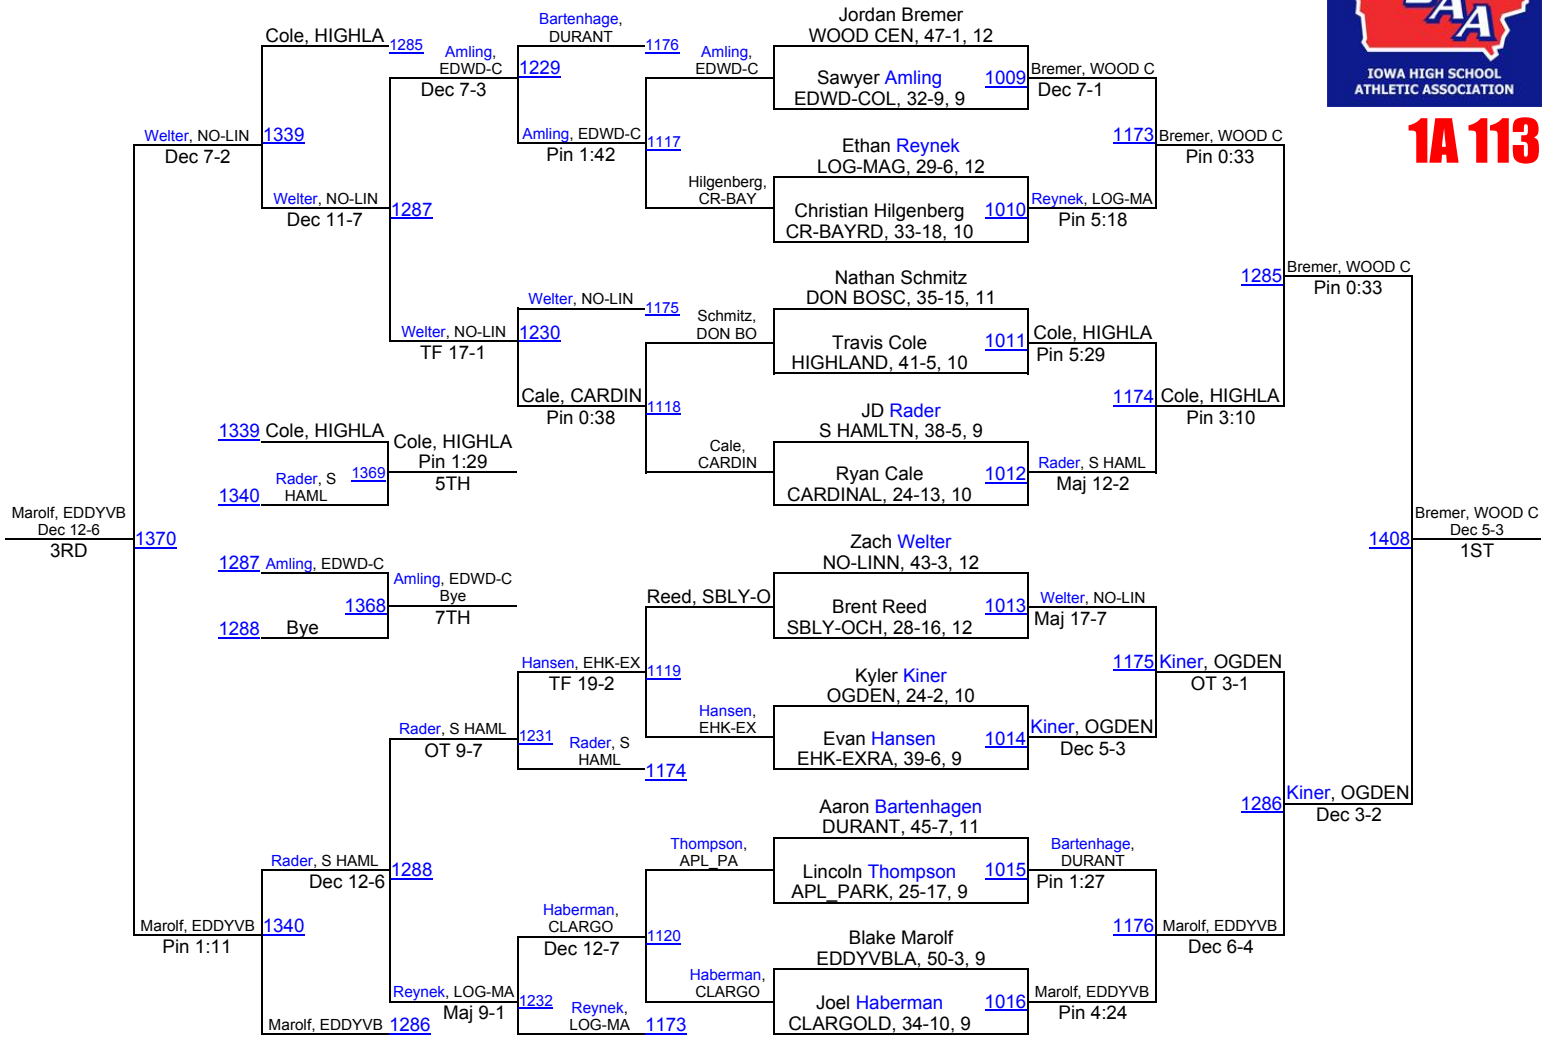

# Iowa High School State Championships

**1A 113**