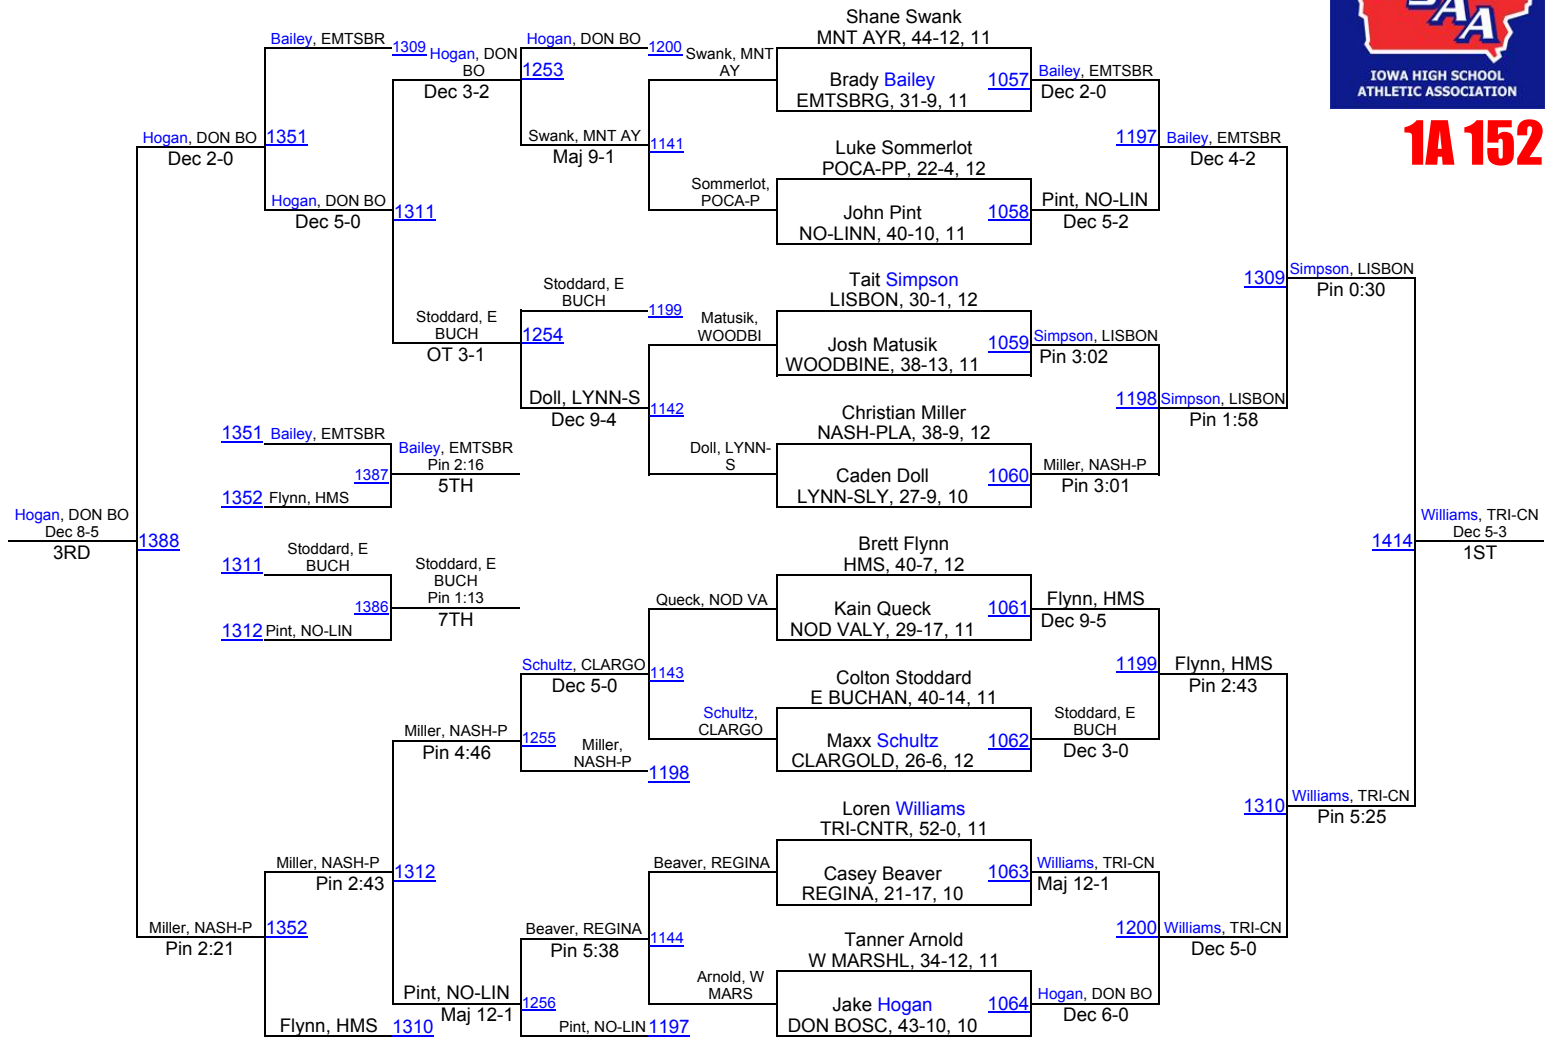

Iowa High School State Championships

1A 152