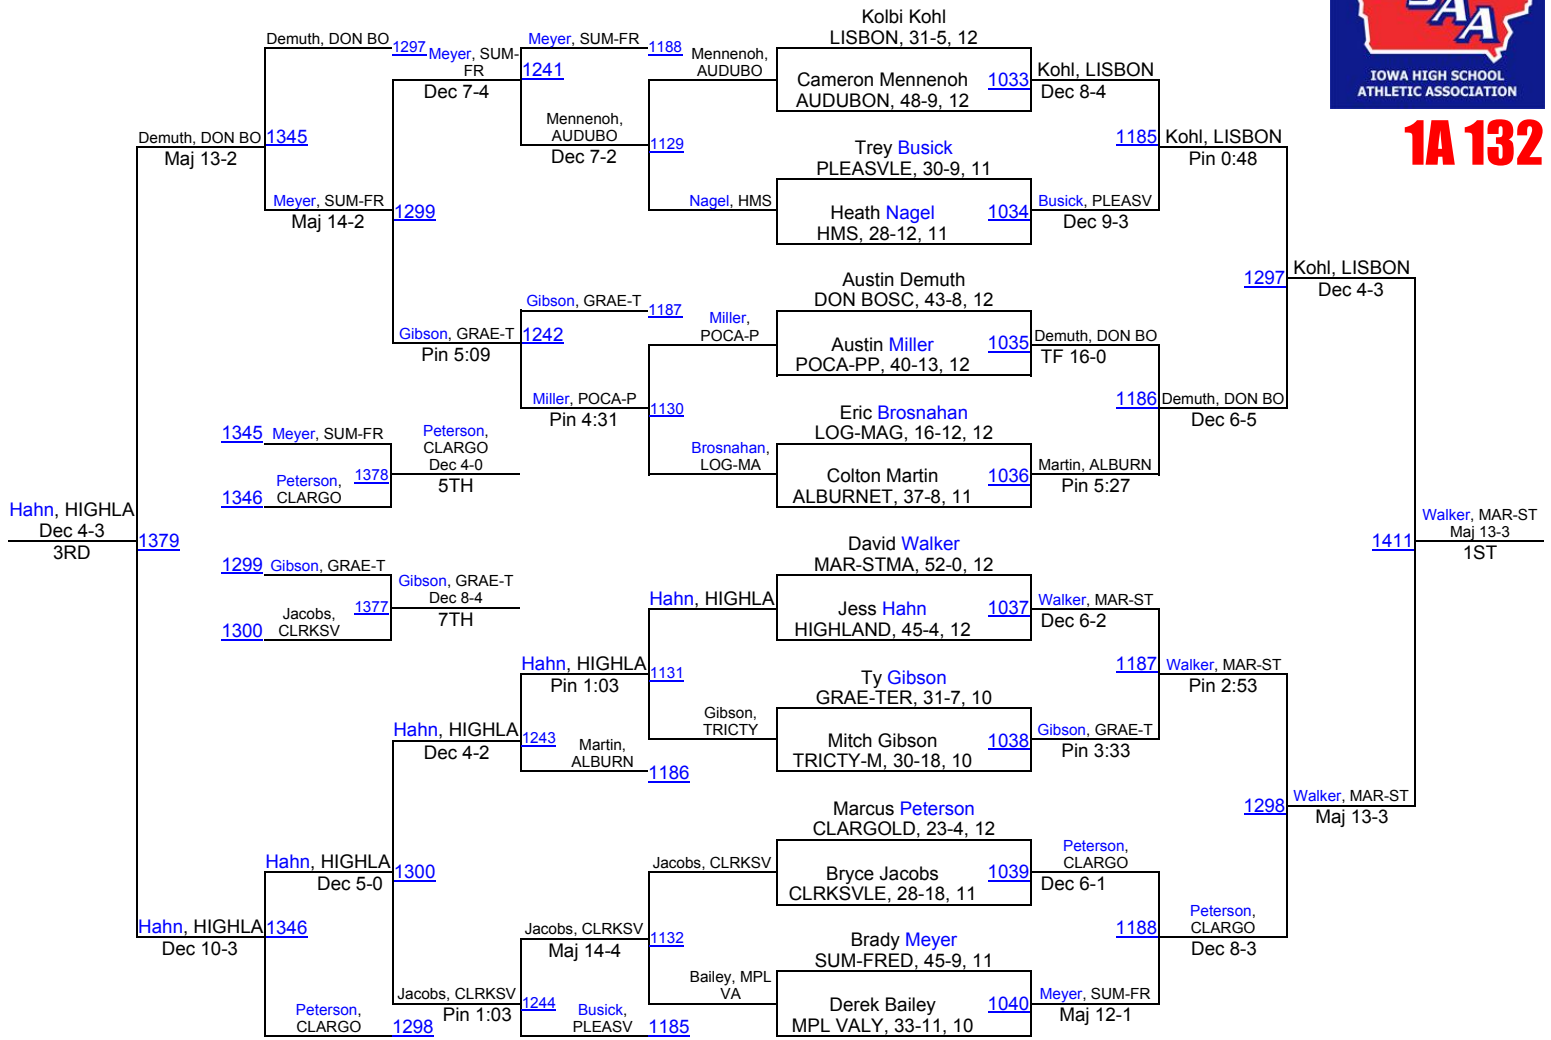

Iowa High School State Championships

1A 132