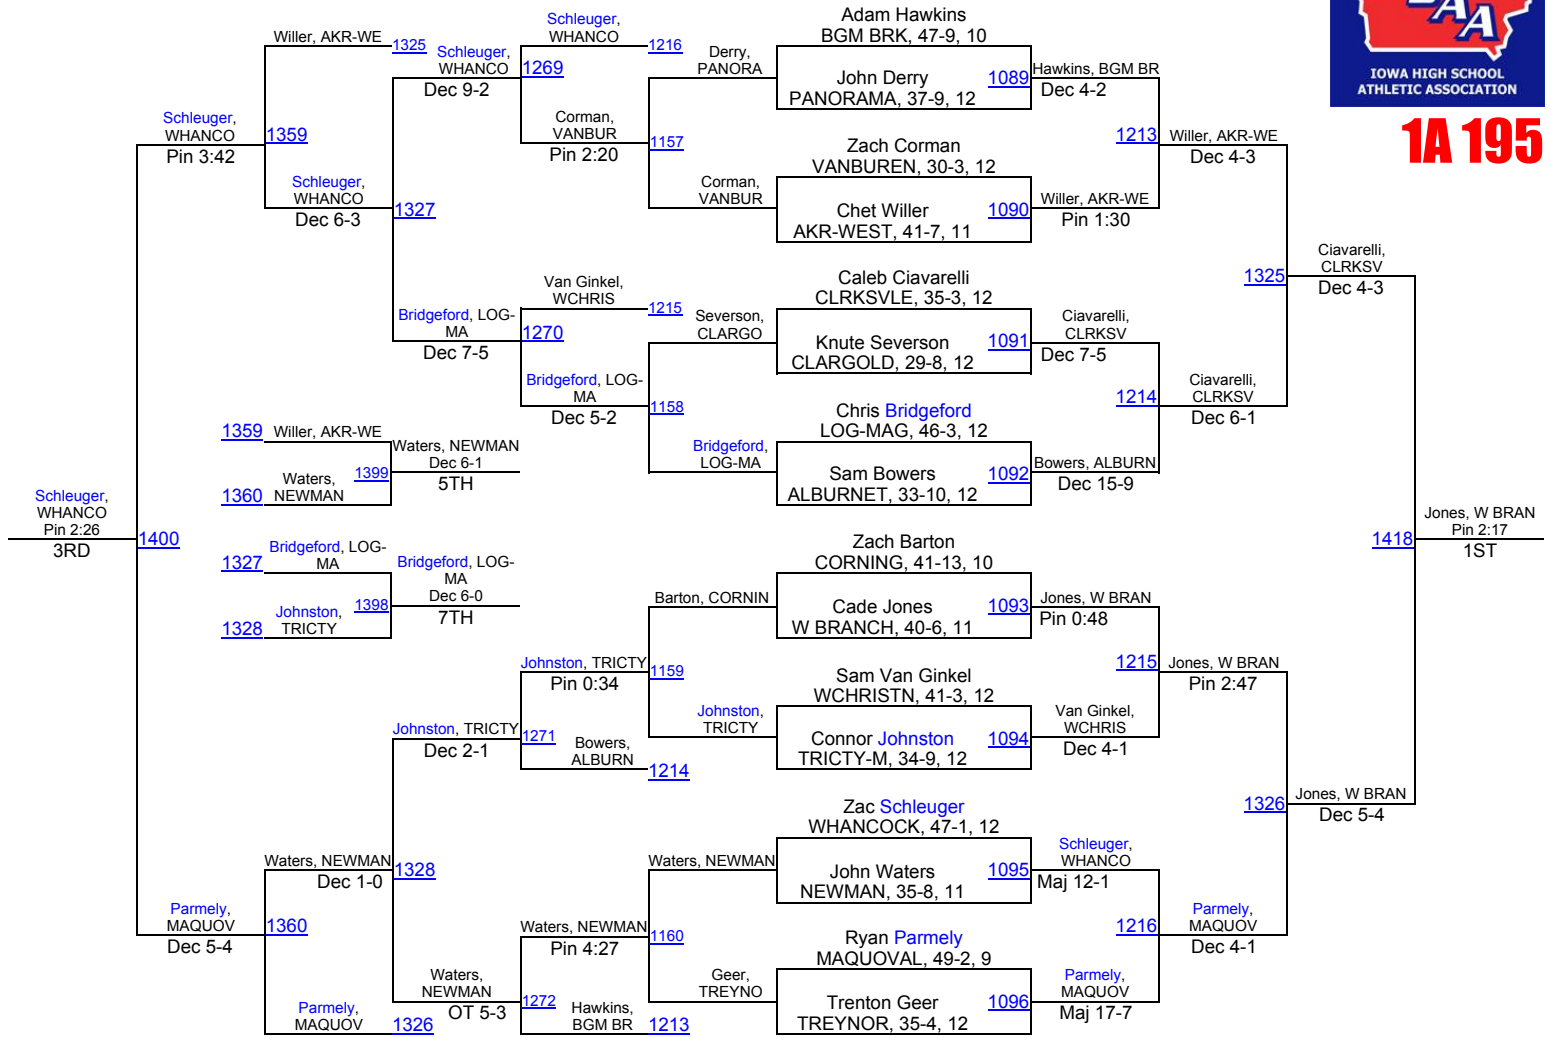

Iowa High School State Championships

1A 195